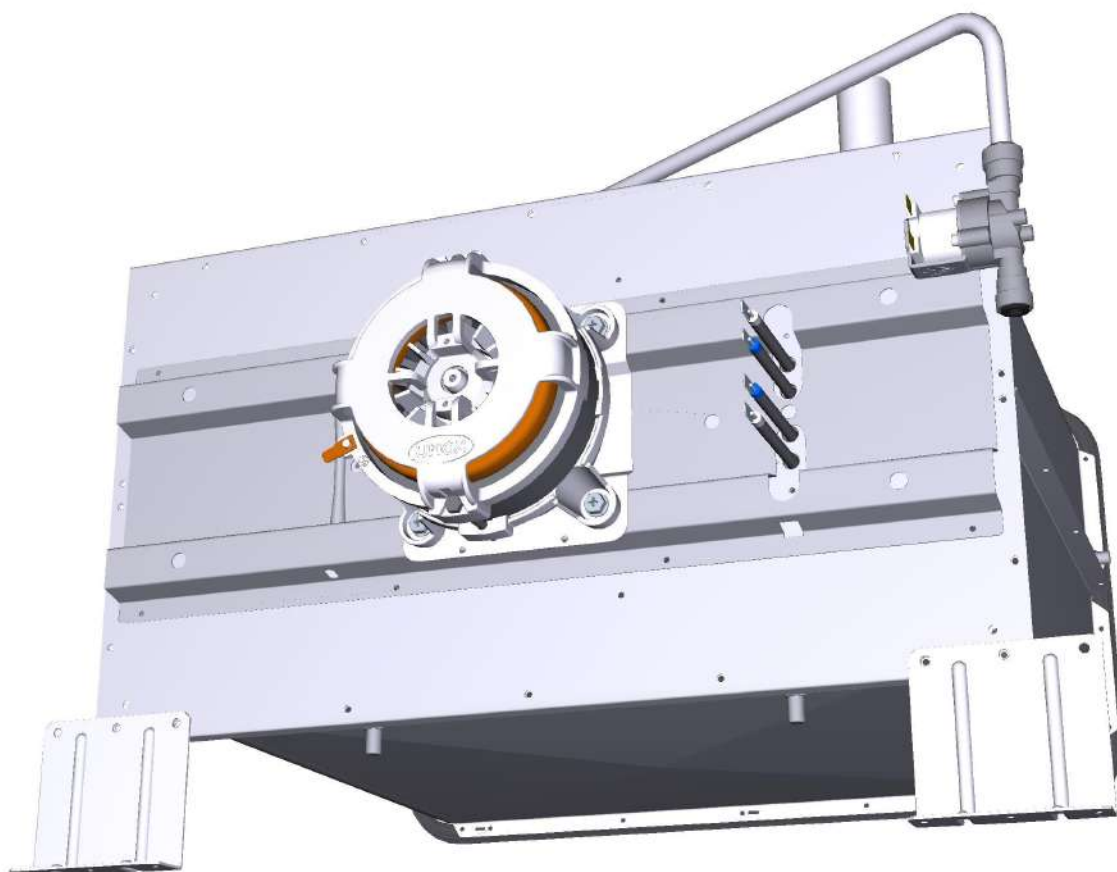

Зип Общепит

ASM3401A/0.D00 Cooking chamber

vsezip.ru

+7(812)987-08-81

ASM3401A/0.D00 - Cooking chamber

REAR