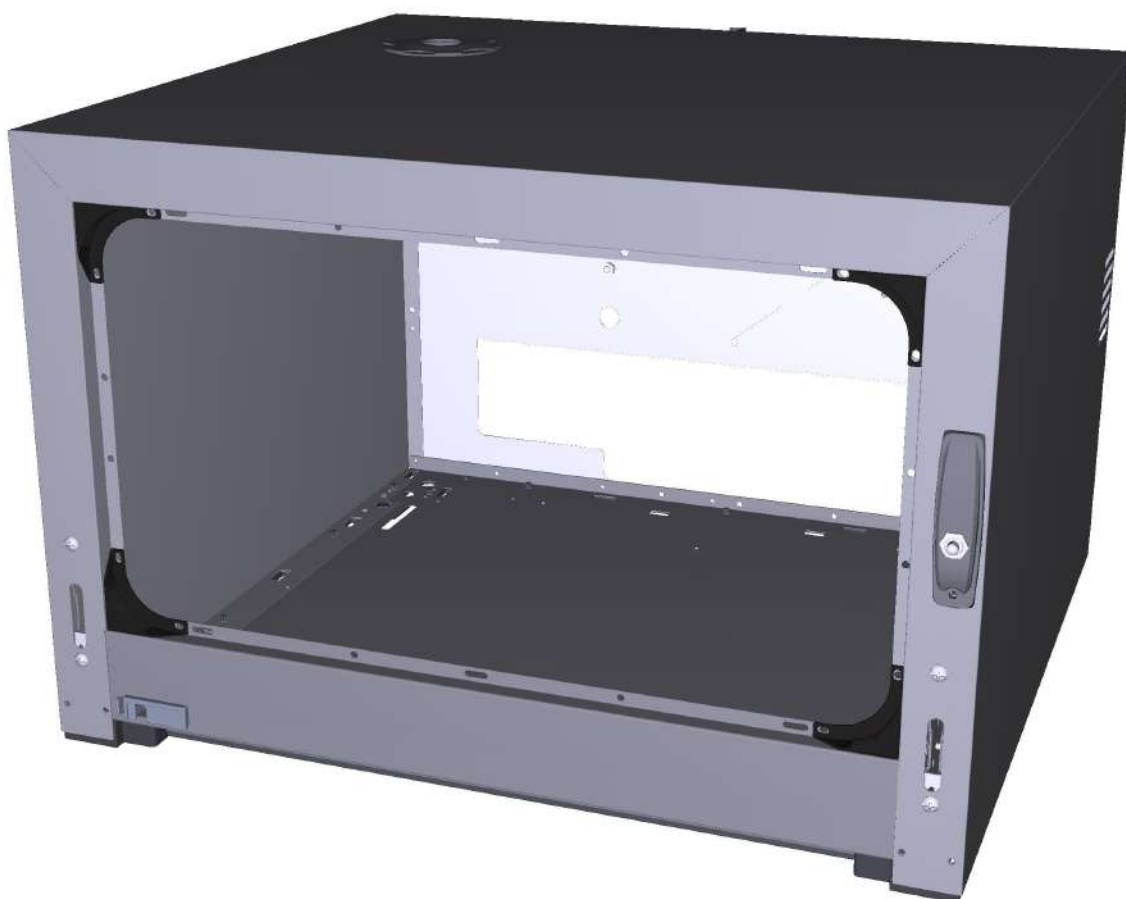

Зип Общепит **ASM3407A/0.D00 External cover**

vsezip.ru

+7(812)987-08-81

ASM3407A/0.D00 - External cover

FRONT