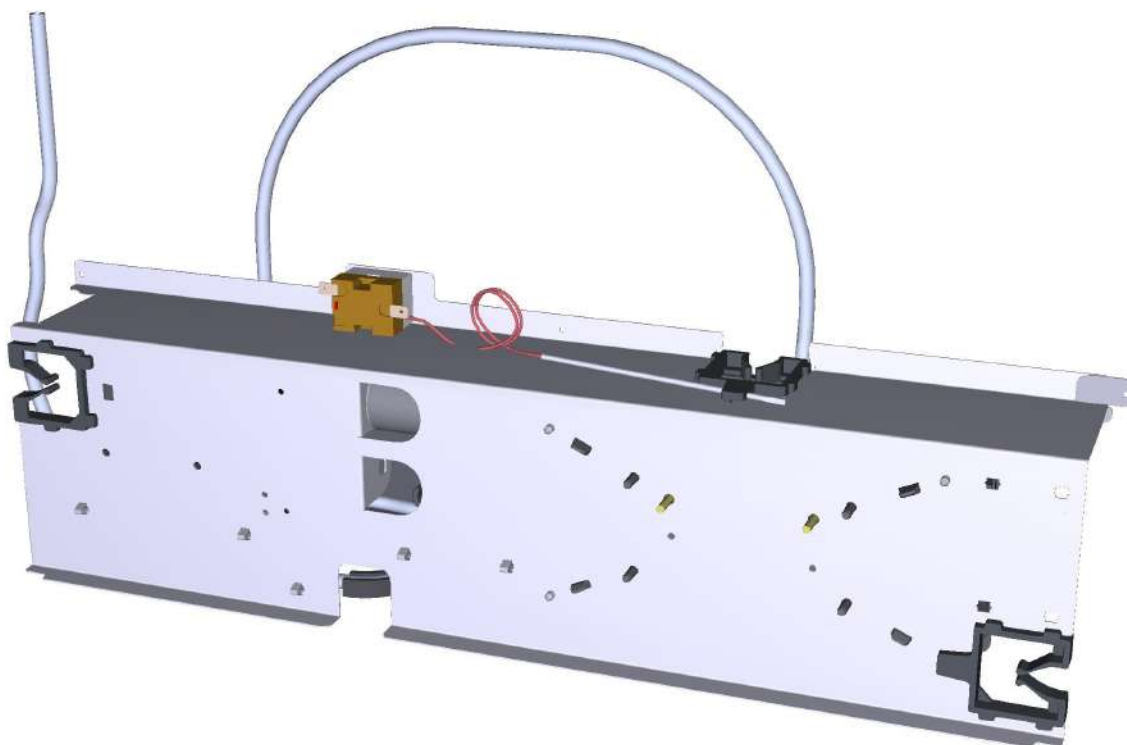

Зип Общепит

ASM3438A/0.D00 Electrical system

vsezip.ru

+7(812)987-08-81

ASM3438A/0.D00 - Electrical system

FRONT