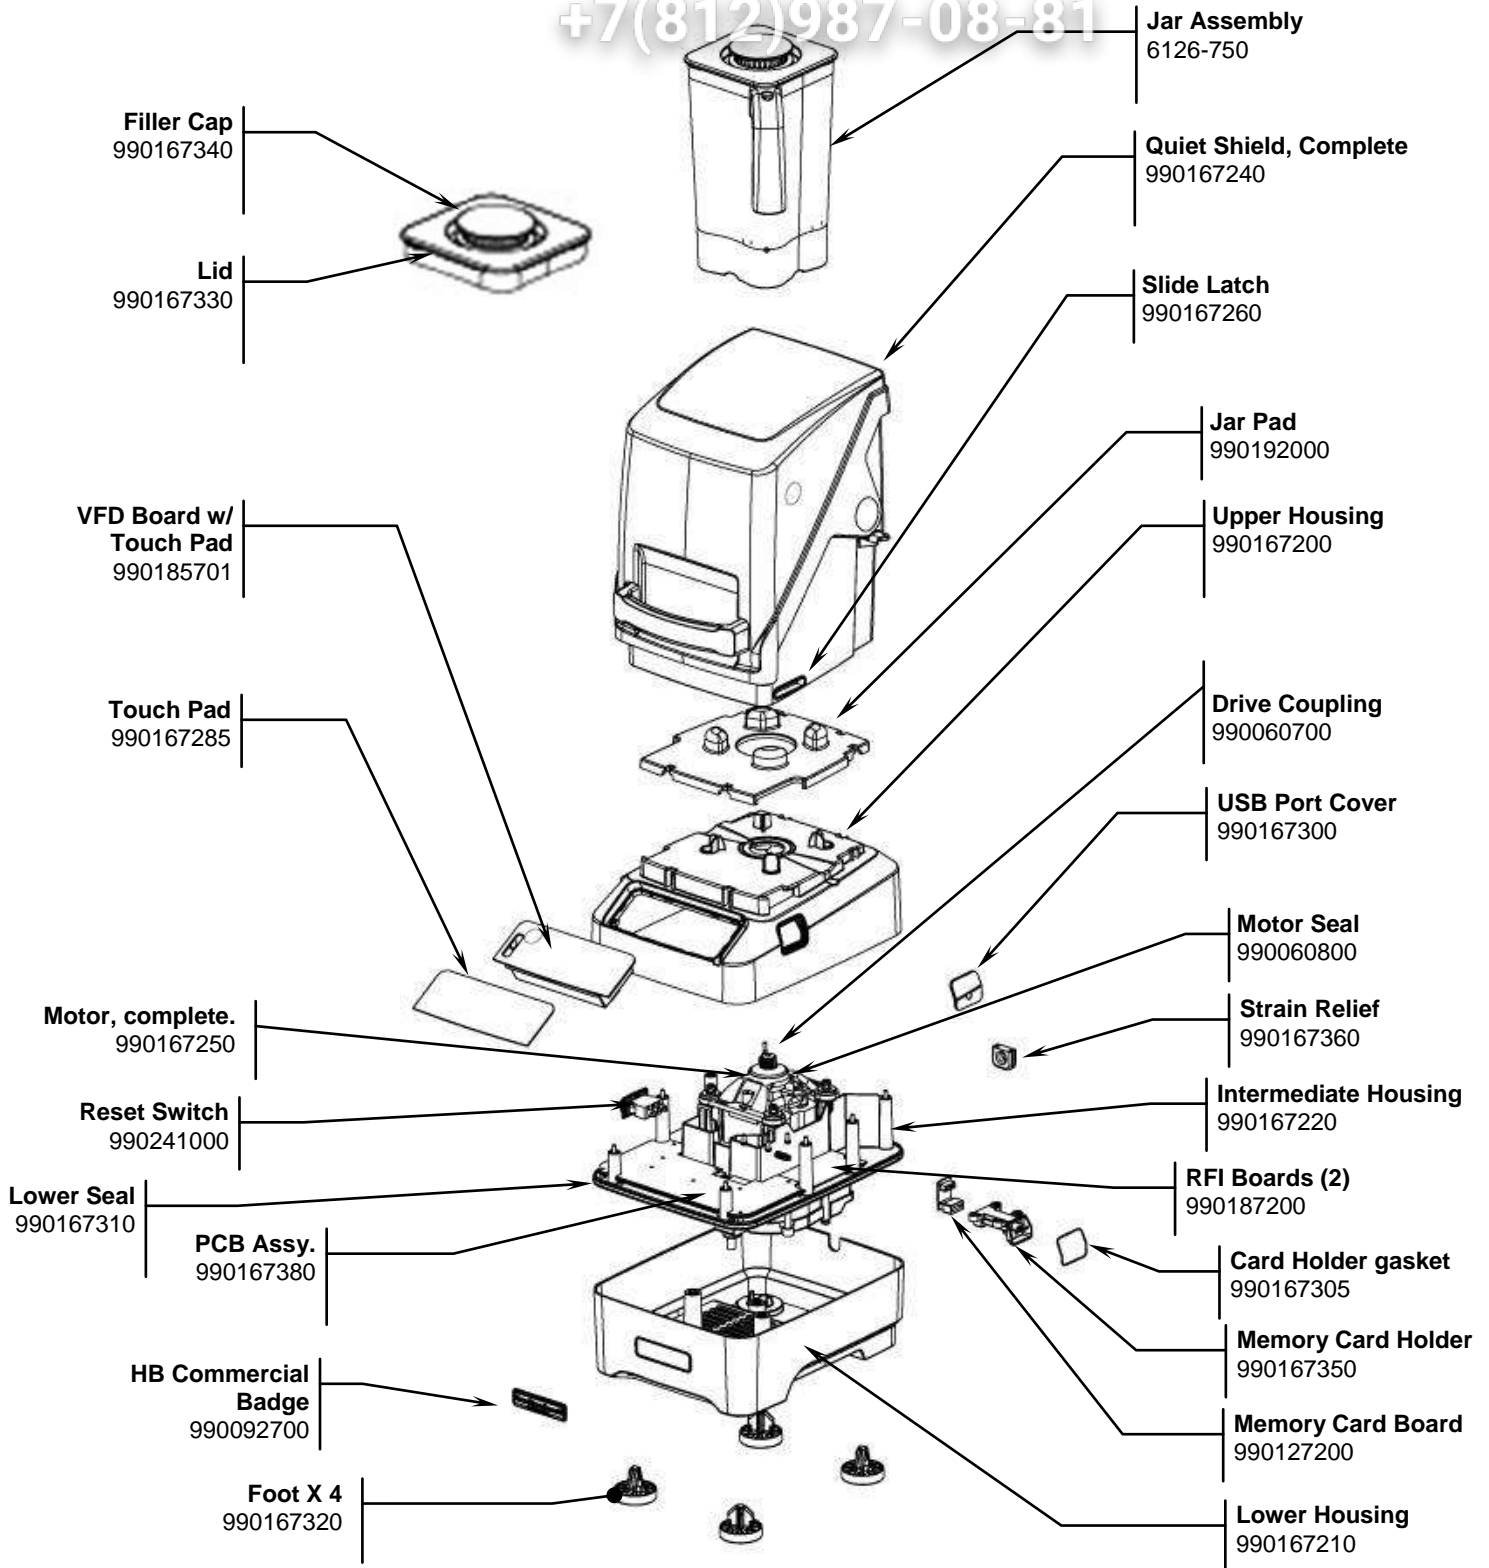

## Replacement Parts

+7(812)987-08-81

 <p>Hamilton Beach 4421 Waterfront Drive Glen Allen, VA 23060</p>	Revision Description: Replace Reset Switch part number.		Request Number: DOC7419		Revision Date: 1/31/2017		Approved by: DOC7419	
	Issue Code(s):		Page: 1 of 3		Document #: 540009407		Rev: C	

**+7(812)987-08-81**  
**Replacement Parts**

**Power Cord**  
 990167370

**Motor brush set**  
 990167235

**Cutter Assembly**  
 98650

 4421 Waterfront Drive Glen Allen, VA 23060	Revision Description:	Replace Reset Switch part number.						
	Request Number:	DOC7419	Revision Date:	1/31/2017	Approved by:	DOC7419		
	Issue Code(s):		Page:	2 of 3	Document #:	<b>540009407</b>	Rev:	<b>C</b>

**+7(812)987-08-81**  
**Accessories**

**Container Washer**  
 BCR100

**Jar Assembly**  
 6126-755-CN

 4421 Waterfront Drive Glen Allen, VA 23060	Revision Description:		Replace Reset Switch part number.					
	Request Number:	DOC7419	Revision Date:	1/31/2017	Approved by:	DOC7419		
	Issue Code(s):		Page:	3 of 3	Document #:	<b>540009407</b>	Rev:	<b>C</b>