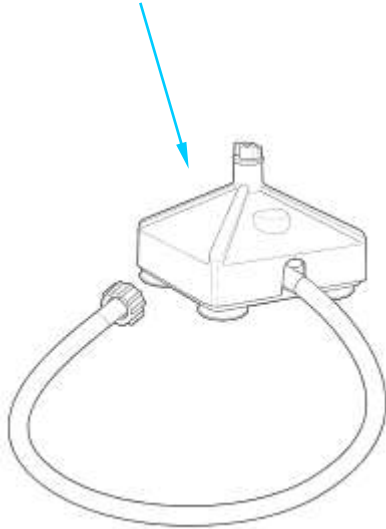

Parts and Accessories Diagram
HBH750-CE

PROPRIETARY RIGHTS NOTICE This document and all information contained within it is the property of Hamilton Beach Brands, Inc. (HBB). It is confidential and proprietary and has been provided to you for a limited purpose. It must be returned or destroyed upon request. Disclosure, reproduction or use of this document and any information contained within it, in full or in part, for any purpose is forbidden without the prior written consent of HBB. No photographs may be taken of any article fabricated or assembled from this document without the prior written consent of HBB.

+7(812)987-08-81
Accessories

Container Washer
BCR100

Jar Assembly
6126-755-CN

  4421 Waterfront Drive Glen Allen, VA 23060	Revision Description:		Replace Reset Switch part number.					
	Request Number:	DOC7419	Revision Date:	1/31/2017	Approved by:	DOC7419		
	Issue Code(s):		Page:	3 of 3	Document #:	540009407	Rev:	C