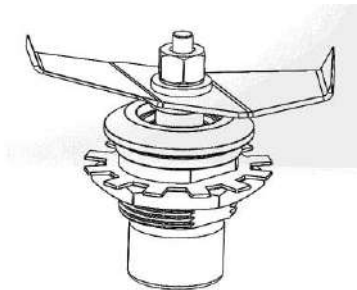

**Parts and Accessories Diagram**  
**HBH750-CE**

**PROPRIETARY RIGHTS NOTICE** This document and all information contained within it is the property of Hamilton Beach Brands, Inc. (HBB). It is confidential and proprietary and has been provided to you for a limited purpose. It must be returned or destroyed upon request. Disclosure, reproduction or use of this document and any information contained within it, in full or in part, for any purpose is forbidden without the prior written consent of HBB. No photographs may be taken of any article fabricated or assembled from this document without the prior written consent of HBB.

**+7(812)987-08-81**  
**Replacement Parts**

**Power Cord**  
 990167370

**Motor brush set**  
 990167235

**Cutter Assembly**  
 98650

 4421 Waterfront Drive Glen Allen, VA 23060	Revision Description:	Replace Reset Switch part number.						
	Request Number:	DOC7419	Revision Date:	1/31/2017	Approved by:	DOC7419		
	Issue Code(s):		Page:	2 of 3	Document #:	<b>540009407</b>	Rev:	<b>C</b>