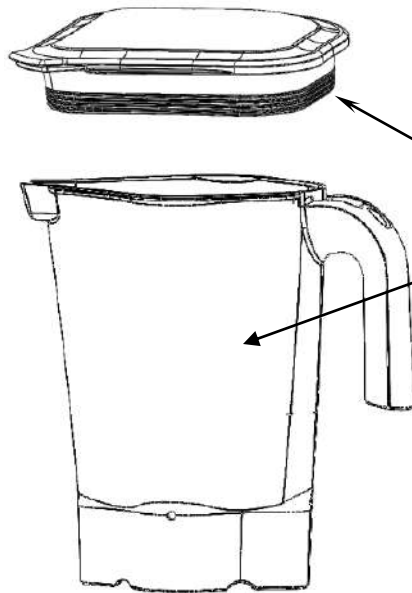

Parts and Accessories Diagram
HBH750-CE

PROPRIETARY RIGHTS NOTICE This document and all information contained within it is the property of Hamilton Beach Brands, Inc. (HBB). It is confidential and proprietary and has been provided to you for a limited purpose. It must be returned or destroyed upon request. Disclosure, reproduction or use of this document and any information contained within it, in full or in part, for any purpose is forbidden without the prior written consent of HBB. No photographs may be taken of any article fabricated or assembled from this document without the prior written consent of HBB.

+7(812)987-08-81
Accessories

Container Washer
BCR100

Jar Assembly
6126-755-CN

  4421 Waterfront Drive Glen Allen, VA 23060	Revision Description:		Replace Reset Switch part number.					
	Request Number:	DOC7419	Revision Date:	1/31/2017	Approved by:	DOC7419		
	Issue Code(s):		Page:	3 of 3	Document #:	540009407	Rev:	C