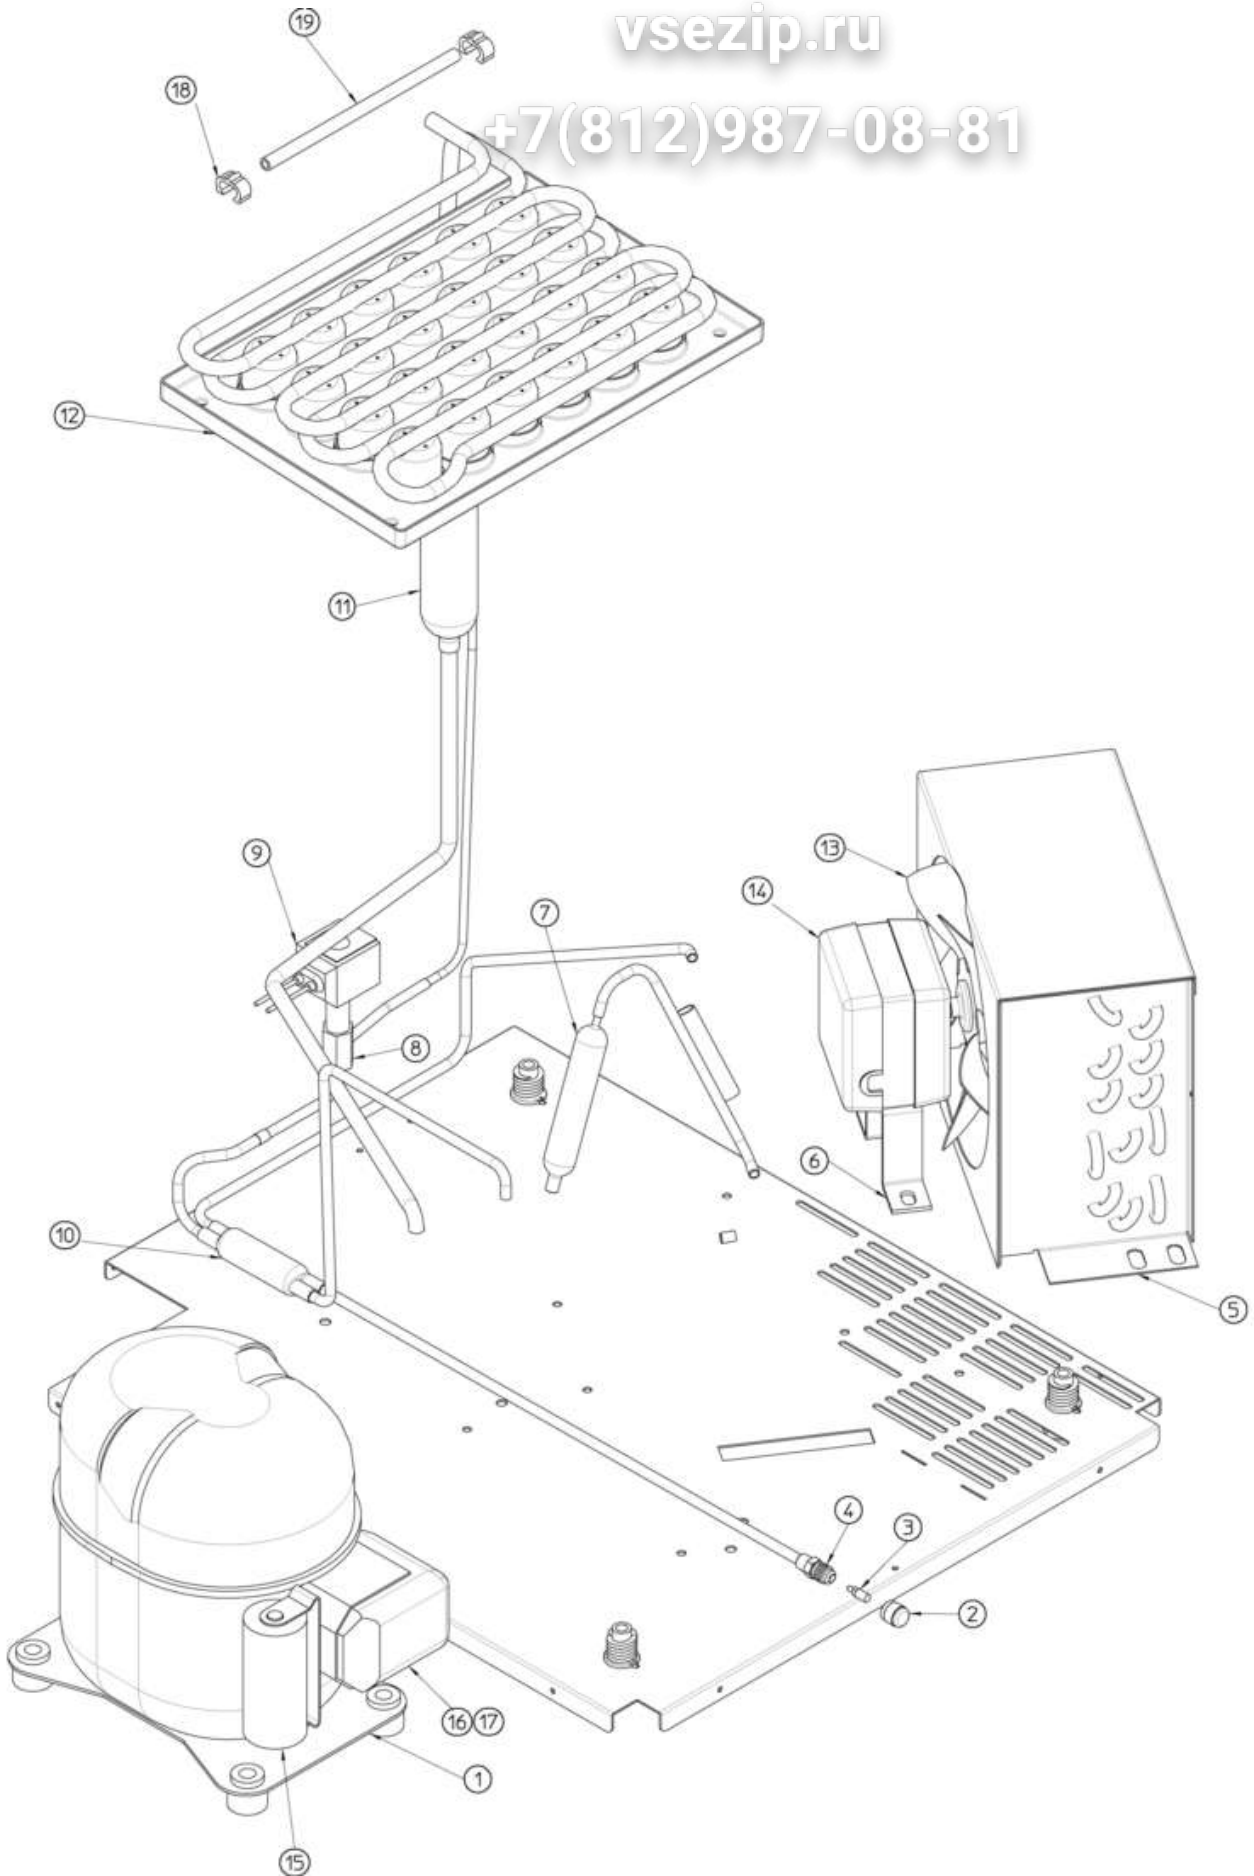

Pos	Code	Description
0001	SC702671 00	BASAMENTO BIM-3515
0002	SC650382 01	LEG
0003	SC782119 01R	STORAGE BIN ASSY
0004	SC722566 00	LEFT SIDE PANEL
0005	SC661070 00	PLASTIC PROTECTION
0006	SC702705 00	WATER HOOK UP PANEL
0007	SC702666 00	REAR PANEL
0008	SC742033 05	EVAPORATOR PLASTIC COVER
0009	SC781536 05R	FRONT PANEL ASSY
0010	SC660388 01	CURTAIN BRACKET (RIGHT)
0011	SC660750 05	EVAPORATOR HOUSING
0012	SC660388 00	CURTAIN BRACKET (LEFT)
0013	SC732017 00	BULB HOLDER
0014	SC460047 00	SPRING
0015	SC660741 00	PLASTIC PLUG
0016	SC784457 06R	CURTAIN ASSY
0017	SC660816 00	SHOCK ABSORBER
0018	SC660286 00	BUSHING
0019	SC661220 01	GRAY DOOR RAL 7075
0020	SC722564 00	FRONT PANEL
0021	SC661092 00	PLASTIC HOUSING (#)
0022	SC661092 02	PLASTIC COVER (#)
0023	SC722567 00	RIGHT SIDE PANEL

+7(812)987-08-81

Pos	Code	Description
0001	SC670106 04	USE SC670106 15
0001	SC670106 14	USE SC670106 16
0002	SC650106 00	CAP
0003	SC670012 00	VALVE CORE
0004	SC650109 00	VALVE BODY
0005	SC620545 00	CONDENSER, AIR
0006	SC620419 61	BRACKET, MOTOR
0007	SC630003 05	DRIER
0008	SC620306 27	HOT GAS VALVE BODY
0009	SC620306 48	HOT GAS VALVE COIL
0010	SC630137 01	MECHANICAL FILTER
0011	SC784444 21	SUCTION LINE ASSY
0012	SC784615 01	EVAPORATOR ASSY
0013	SC620419 39	BLADE
0014	SC620419 02	FAN MOTOR ATEX
0015	SC620167 00	START.CAP. - 8640162
0015	SC620167 07	START CAP. - 8640164
0016	SC620057 78	RELAY - 8662662
0016	SC620057 82	STARTING RELAY 230/60/1
0017	SC620478 16	PROTECTOR - 8570602
0018	SC660386 00	SPRING
0019	SC741114 01R	BULB HOLDER