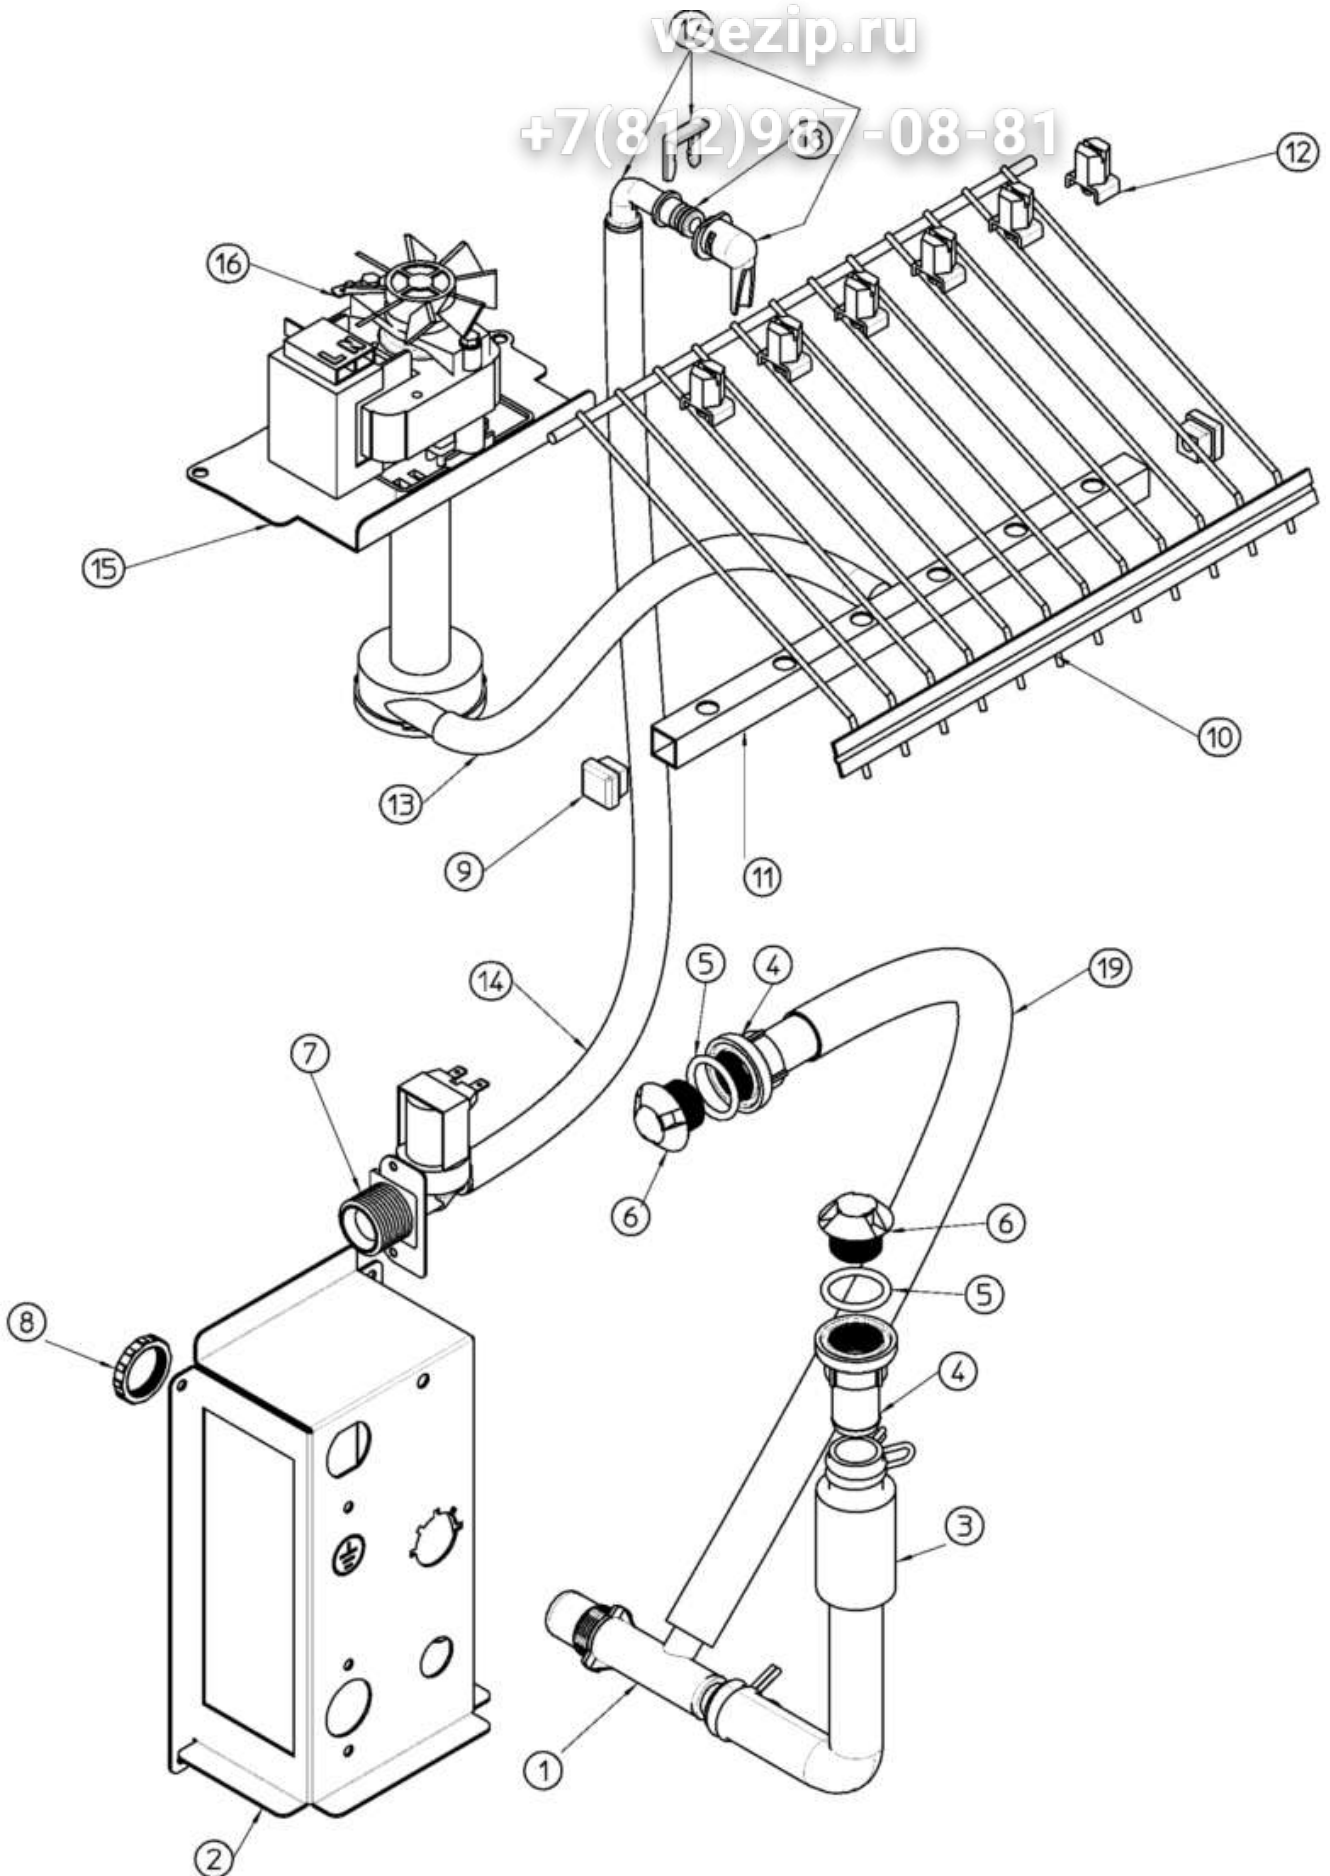

usezip.ru

+7(812)987-08-81

Pos	Code	Description
0001	SC660224 00	TEE TUBE
0001	SC660993 00	FITTING
0002	SC610148 10	TUBE
0003	SC660219 02	DRAIN FITTING
0004	SC640134 00	O RING
0005	SC660211 01	DRAIN FILTER
0006	SC660535 00	PLASTIC NUT
0007	SC650105 65	WATER INLET VALVE
0008	SC660558 00R	SPRAY NOZZLE (PACK OF 10 PCS)
0009	SC660557 00	SPRAY CUP
0010	SC661082 00	SPRAY BAR & CHUTE
0011	SC640041 31	O RING OR 2031 (WRAS-FDA)
0012	SC793172 00R	WATER INLET ASSY
0013	SC620423 01R	WATER PUMP - 230/50/1
0013	SC620433 01	WATER PUMP - 230/60/1
0014	SC724485 00	METAL BRACKET
0015	SC610204 01	USE SC610204 03
0016	SC281900 01	TUBE 16X10
0017	SC610170 00	DRAIN HOSE

vsezip.ru
+7(812)987-08-81

vsezip.ru

+7(812)987-08-81

Pos	Code	Description
0001	SC660224 00	TEE TUBE
0001	SC660993 00	FITTING
0002	SC702705 00	WATER HOOK UP PANEL
0003	SC610148 10	TUBE
0004	SC660219 02	DRAIN FITTING
0005	SC640134 00	O RING
0006	SC660211 01	DRAIN FILTER
0007	SC650105 65	WATER INLET VALVE
0008	SC660535 00	PLASTIC NUT
0009	SC660557 00	SPRAY CUP
0012	SC660558 00R	SPRAY NOZZLE (PACK OF 10 PCS)
0013	SC610204 01	USE SC610204 03
0014	SC281900 01	TUBE 16X10
0015	SC724485 00	METAL BRACKET
0016	SC620423 01R	WATER PUMP - 230/50/1
0016	SC620433 01	WATER PUMP - 230/60/1
0017	SC793172 00R	WATER INLET ASSY
0018	SC640041 31	O RING OR 2031 (WRAS-FDA)
0019	SC610170 00	DRAIN HOSE