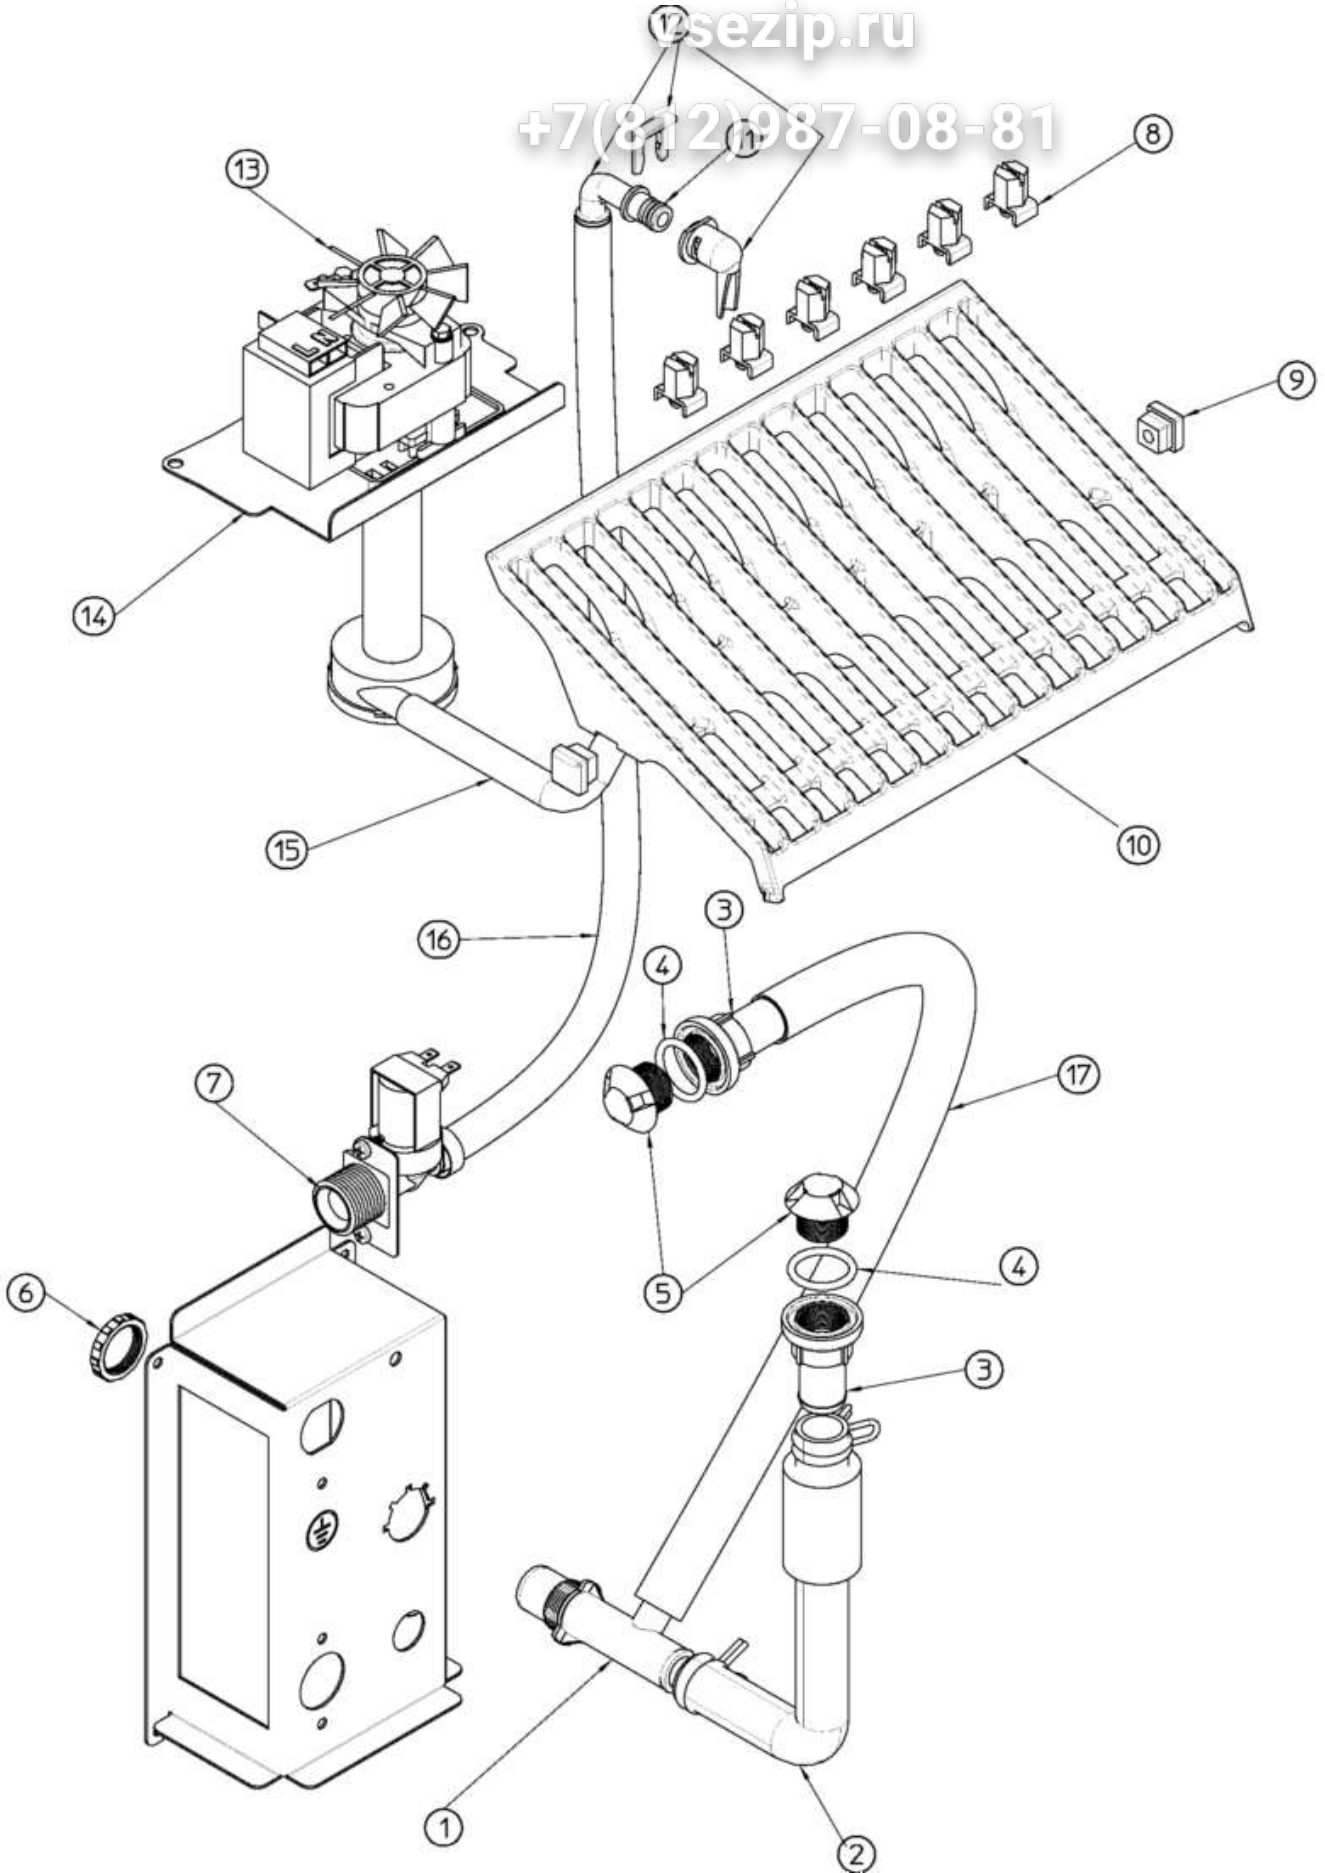

usezip.ru

+7(812)987-08-81