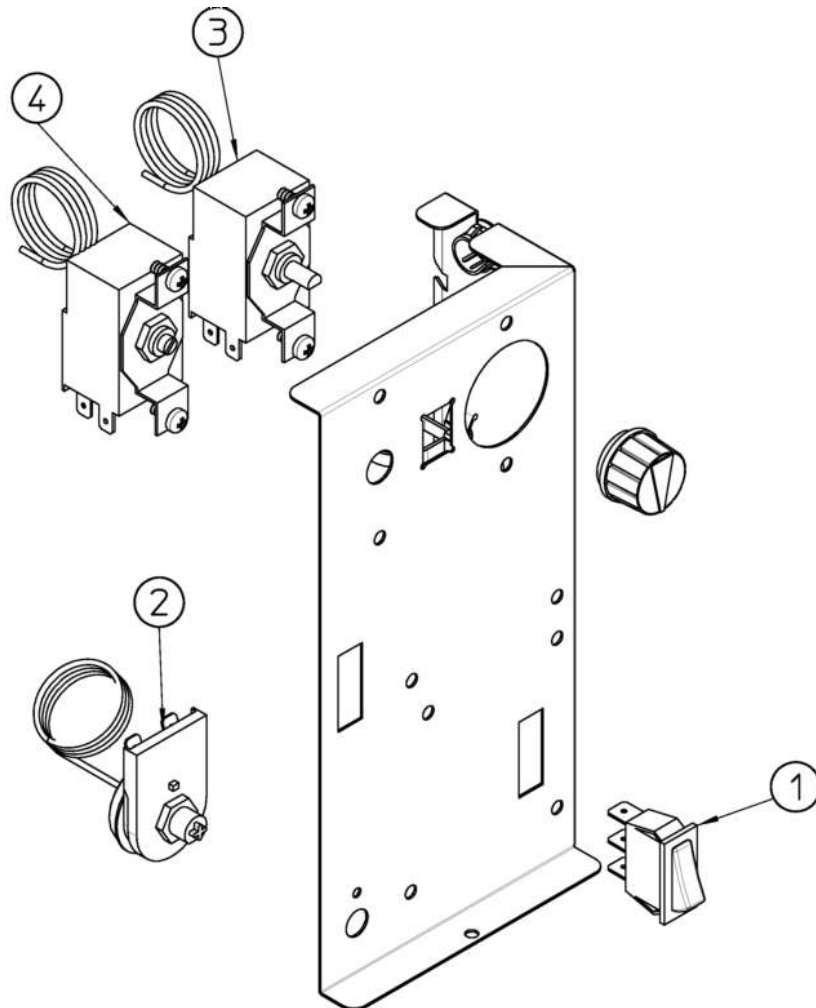

usezip.ru

+7(812)987-08-81

Pos	Code	Description
0001	SC660224 00	TEE TUBE
0001	SC660993 00	FITTING
0002	SC610148 10	TUBE
0003	SC660219 02	DRAIN FITTING
0004	SC640134 00	O RING
0005	SC660211 01	DRAIN FILTER
0006	SC660535 00	PLASTIC NUT
0007	SC650105 65	WATER INLET VALVE
0008	SC660558 00R	SPRAY NOZZLE (PACK OF 10 PCS)
0009	SC660557 00	SPRAY CUP
0010	SC661082 00	SPRAY BAR & CHUTE
0011	SC640041 31	O RING OR 2031 (WRAS-FDA)
0012	SC793172 00R	WATER INLET ASSY
0013	SC620423 01R	WATER PUMP - 230/50/1
0013	SC620433 01	WATER PUMP - 230/60/1
0014	SC724485 00	METAL BRACKET
0015	SC610204 01	USE SC610204 03
0016	SC281900 01	TUBE 16X10
0017	SC610170 00	DRAIN HOSE

vsezip.ru
+7(812)987-08-81

vsezip.ru

+7(812)987-08-81

Pos	Code	Description
0001	SC660224 00	TEE TUBE
0001	SC660993 00	FITTING
0002	SC702705 00	WATER HOOK UP PANEL
0003	SC610148 10	TUBE
0004	SC660219 02	DRAIN FITTING
0005	SC640134 00	O RING
0006	SC660211 01	DRAIN FILTER
0007	SC650105 65	WATER INLET VALVE
0008	SC660535 00	PLASTIC NUT
0009	SC660557 00	SPRAY CUP
0012	SC660558 00R	SPRAY NOZZLE (PACK OF 10 PCS)
0013	SC610204 01	USE SC610204 03
0014	SC281900 01	TUBE 16X10
0015	SC724485 00	METAL BRACKET
0016	SC620423 01R	WATER PUMP - 230/50/1
0016	SC620433 01	WATER PUMP - 230/60/1
0017	SC793172 00R	WATER INLET ASSY
0018	SC640041 31	O RING OR 2031 (WRAS-FDA)
0019	SC610170 00	DRAIN HOSE