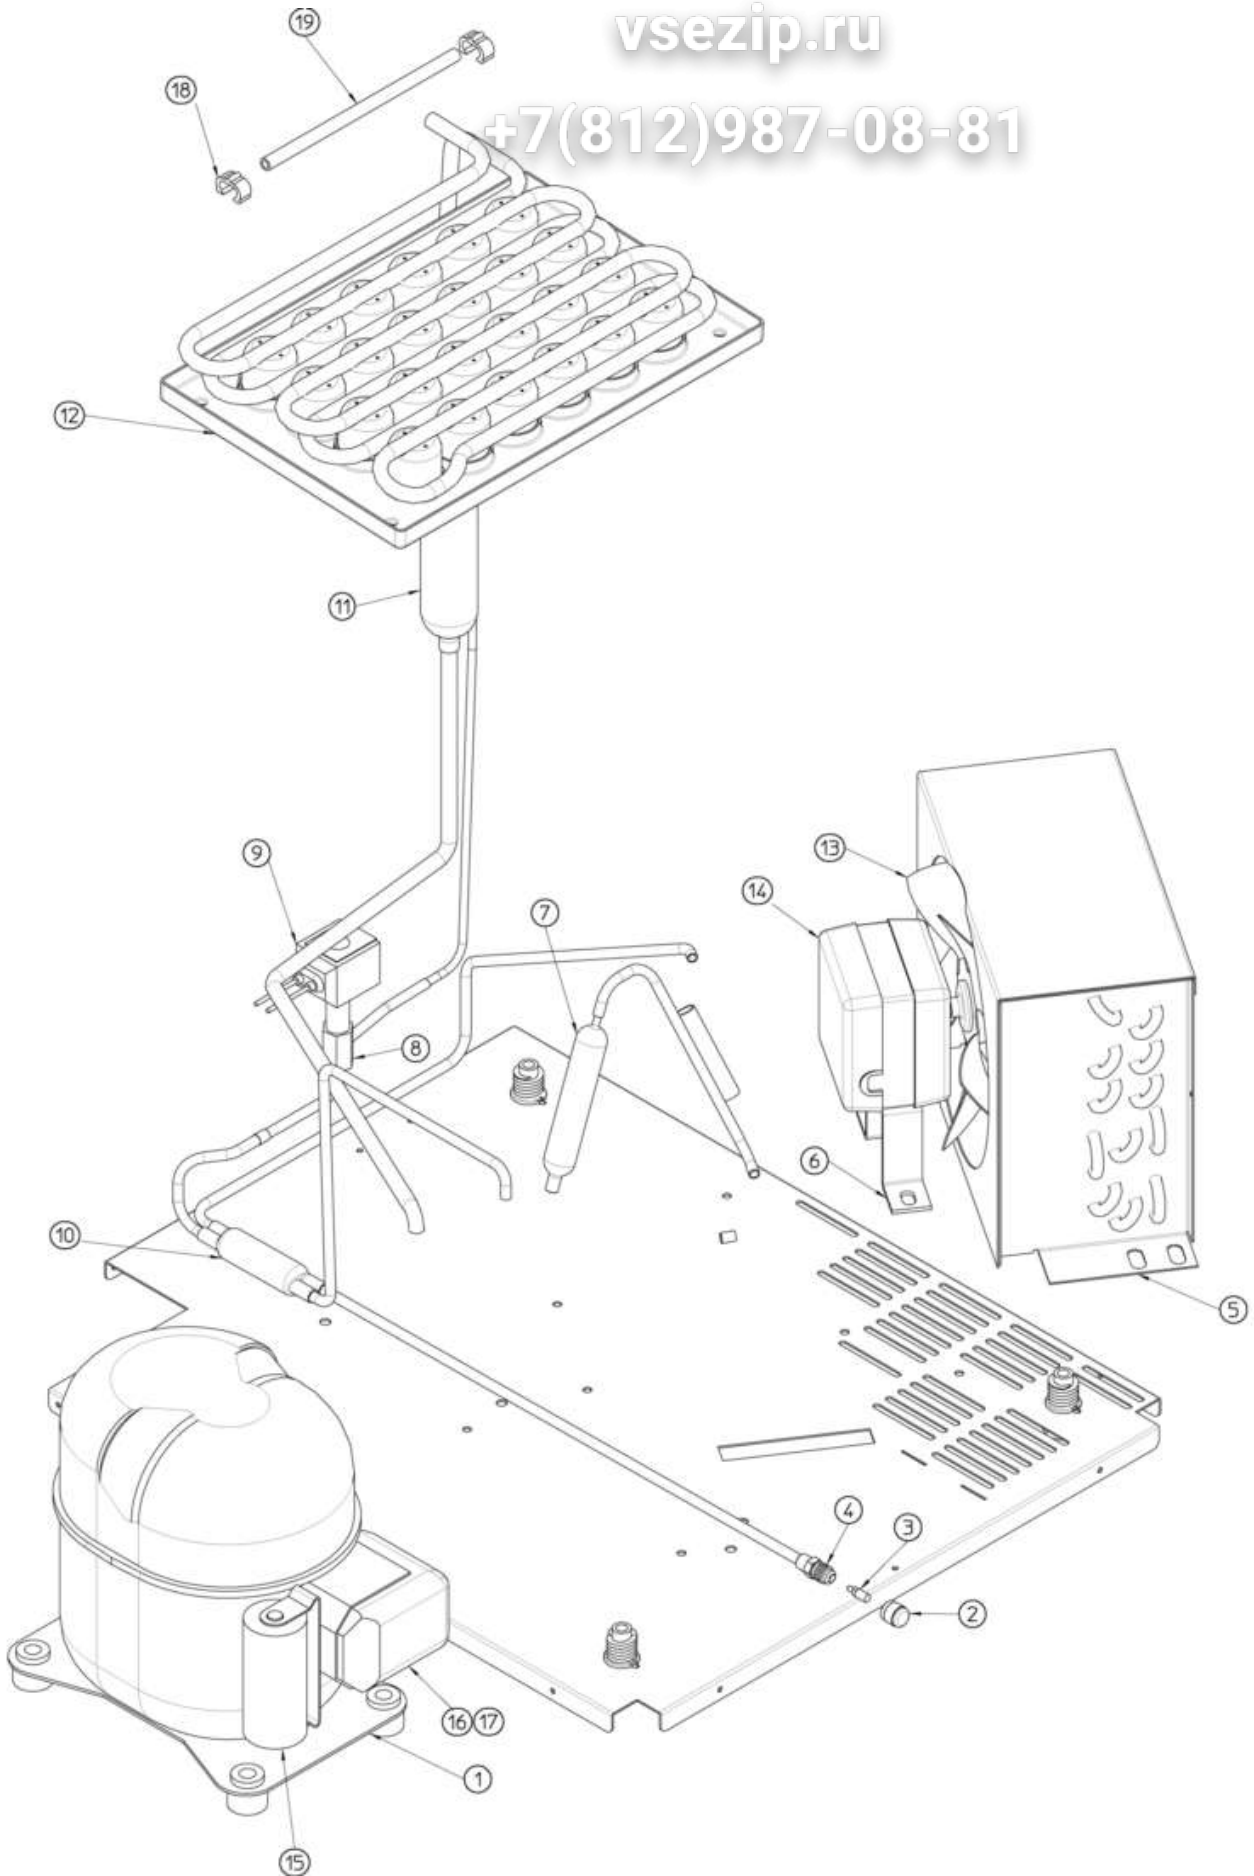

Pos	Code	Description
0001	SC702671 00	BASAMENTO BIM-3515
0002	SC650382 01	LEG
0003	SC782119 01R	STORAGE BIN ASSY
0004	SC722566 00	LEFT SIDE PANEL
0005	SC661070 00	PLASTIC PROTECTION
0006	SC702705 00	WATER HOOK UP PANEL
0007	SC702666 00	REAR PANEL
0008	SC742033 05	EVAPORATOR PLASTIC COVER
0009	SC781536 05R	FRONT PANEL ASSY
0010	SC660388 01	CURTAIN BRACKET (RIGHT)
0011	SC660750 05	EVAPORATOR HOUSING
0012	SC660388 00	CURTAIN BRACKET (LEFT)
0013	SC732017 00	BULB HOLDER
0014	SC460047 00	SPRING
0015	SC660741 00	PLASTIC PLUG
0016	SC784457 06R	CURTAIN ASSY
0017	SC660816 00	SHOCK ABSORBER
0018	SC660286 00	BUSHING
0019	SC661220 01	GRAY DOOR RAL 7075
0020	SC722564 00	FRONT PANEL
0021	SC661092 00	PLASTIC HOUSING (#)
0022	SC661092 02	PLASTIC COVER (#)
0023	SC722567 00	RIGHT SIDE PANEL

+7(812)987-08-81

vsezip.ru

Pos	Code	Description
0001	SC670106 04	USE SC670106 15
0001	SC670106 14	USE SC670106 16
0002	SC650106 00	CAP
0003	SC670012 00	VALVE CORE
0004	SC650109 00	VALVE BODY
0005	SC620545 00	CONDENSER, AIR
0006	SC620419 61	BRACKET, MOTOR
0007	SC630003 05	DRIER
0008	SC620306 27	HOT GAS VALVE BODY
0009	SC620306 48	HOT GAS VALVE COIL
0010	SC630137 01	MECHANICAL FILTER
0011	SC784444 21	SUCTION LINE ASSY
0012	SC784615 01	EVAPORATOR ASSY
0013	SC620419 39	BLADE
0014	SC620419 02	FAN MOTOR ATEX
0015	SC620167 00	START.CAP. - 8640162
0015	SC620167 07	START CAP. - 8640164
0016	SC620057 78	RELAY - 8662662
0016	SC620057 82	STARTING RELAY 230/60/1
0017	SC620478 16	PROTECTOR - 8570602
0018	SC660386 00	SPRING
0019	SC741114 01R	BULB HOLDER