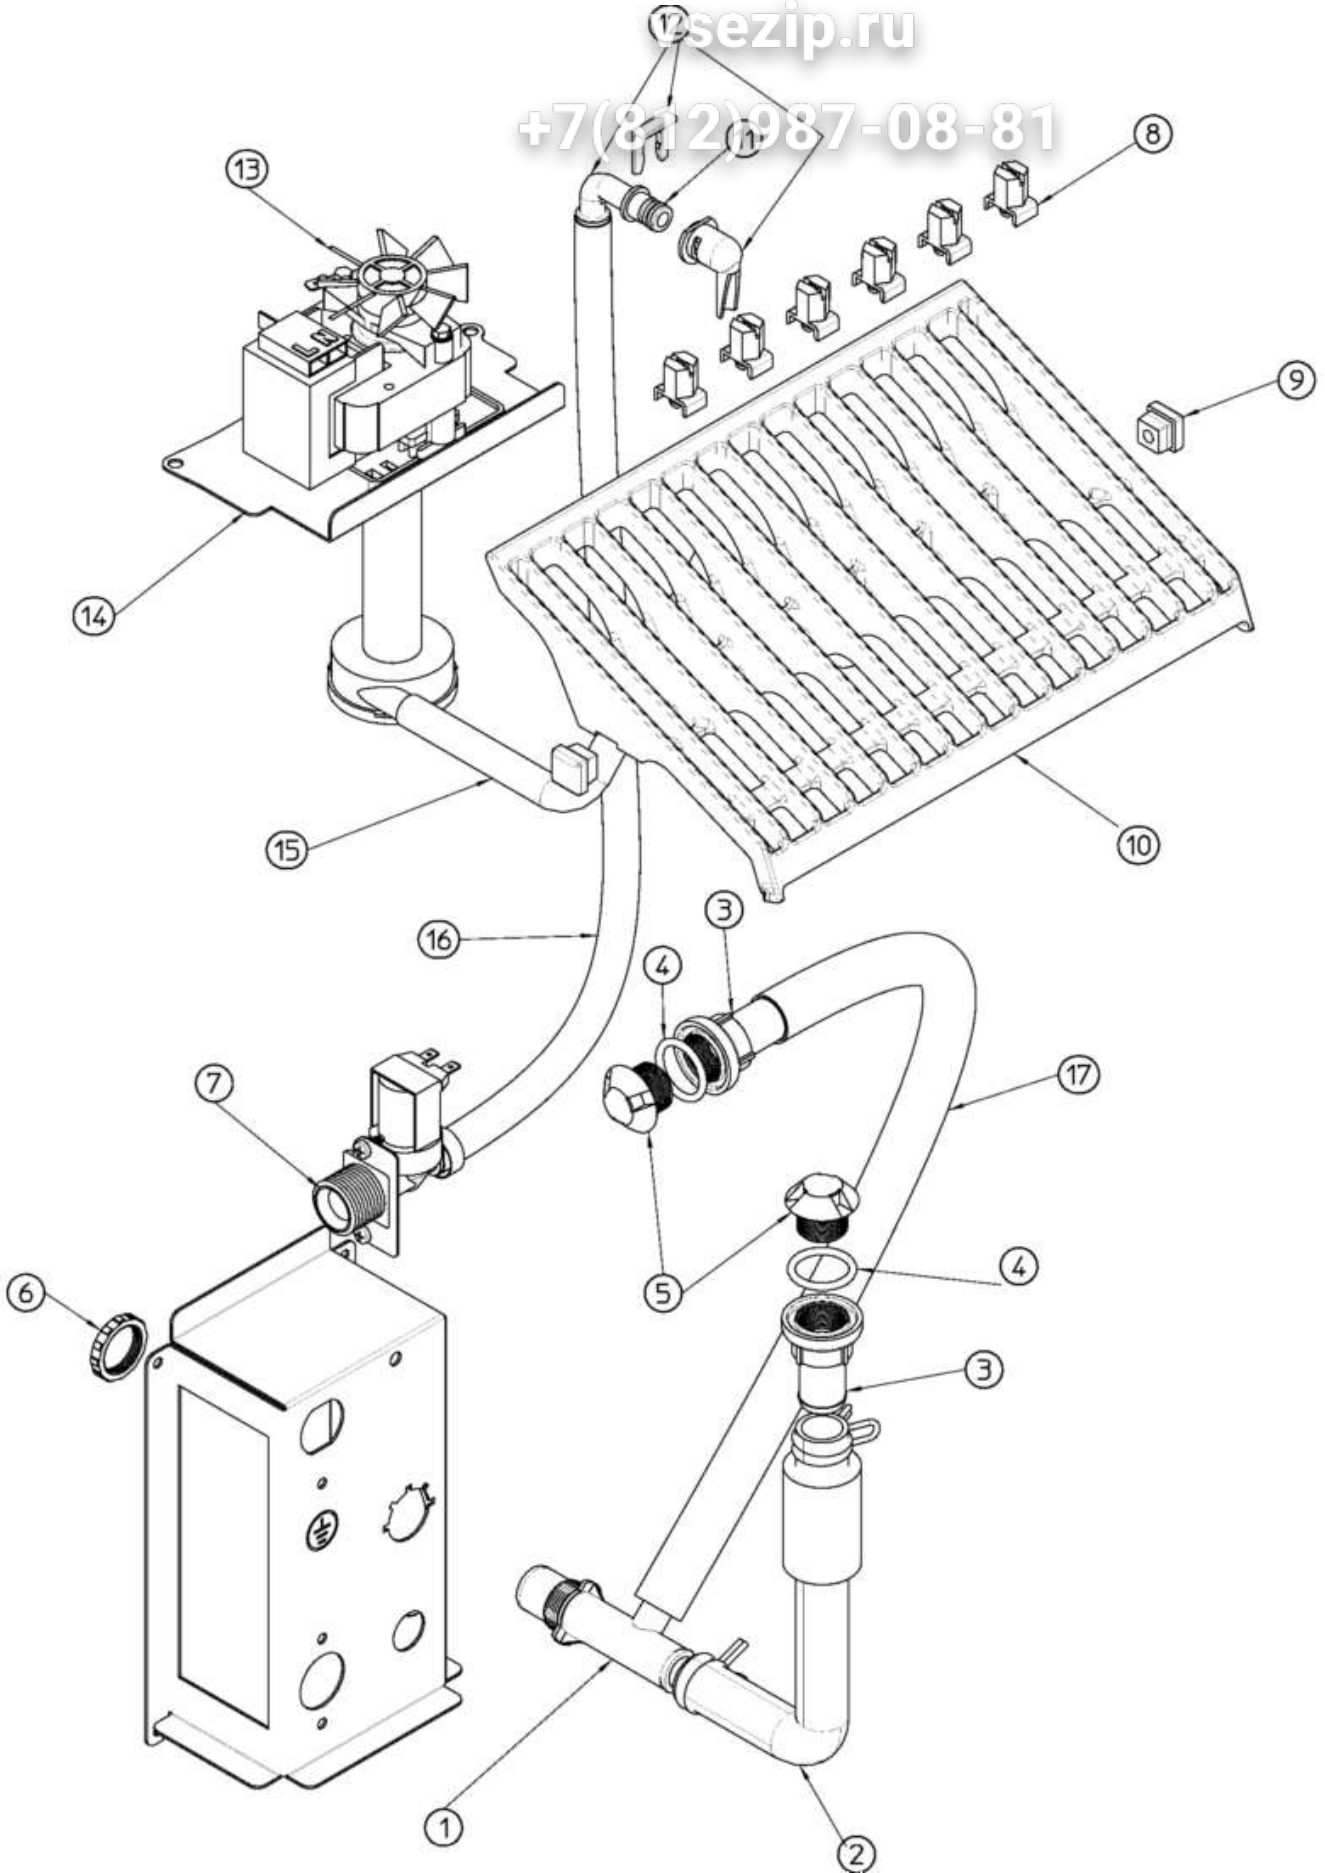

vsezip.ru

+7(812)987-08-81

Pos	Code	Description
0001	SC620389 00	WATER COOLED CONDENSER
0002	SC670100 01	COMPRESSOR - 230/50/1
0002	SC670100 08	COMPRESSOR - 230/50-60/1
0003	SC650106 00	CAP
0004	SC670012 00	VALVE CORE
0005	SC650109 00	VALVE BODY
0006	SC630020 01	STRAINER
0007	SC620075 00	PRESSOSTAT
0008	SC630003 05	DRIER
0009	SC630137 01	MECHANICAL FILTER
0010	SC620306 27	HOT GAS VALVE BODY
0011	SC620306 48	HOT GAS VALVE COIL
0012	SC650105 65	WATER INLET VALVE
0013	SC784444 21	SUCTION LINE ASSY
0013	SC784444 38	ASSY ACCUMUL.SALD.B-4015
0014	SC784615 01	EVAPORATOR ASSY
0015	SCCUB 102661	START CAPACITOR
0016	SCCUB 405177	STARTING RELAY 230/50/1
0016	SCCUB 405178	STARTING RELAY 230/60/1
0017	SCCUB 102190	PROTECTOR
0017	SCCUB 102200	PROTECTOR
0018	SC660386 00	SPRING
0019	SC741114 01R	BULB HOLDER

usezip.ru

+7(812)987-08-81

Pos	Code	Description
0001	SC660224 00	TEE TUBE
0001	SC660993 00	FITTING
0002	SC610148 10	TUBE
0003	SC660219 02	DRAIN FITTING
0004	SC640134 00	O RING
0005	SC660211 01	DRAIN FILTER
0006	SC660535 00	PLASTIC NUT
0007	SC650105 65	WATER INLET VALVE
0008	SC660558 00R	SPRAY NOZZLE ( PACK OF 10 PCS)
0009	SC660557 00	SPRAY CUP
0010	SC661082 00	SPRAY BAR & CHUTE
0011	SC640041 31	O RING OR 2031 (WRAS-FDA)
0012	SC793172 00R	WATER INLET ASSY
0013	SC620423 01R	WATER PUMP - 230/50/1
0013	SC620433 01	WATER PUMP - 230/60/1
0014	SC724485 00	METAL BRACKET
0015	SC610204 01	USE SC610204 03
0016	SC281900 01	TUBE 16X10
0017	SC610170 00	DRAIN HOSE