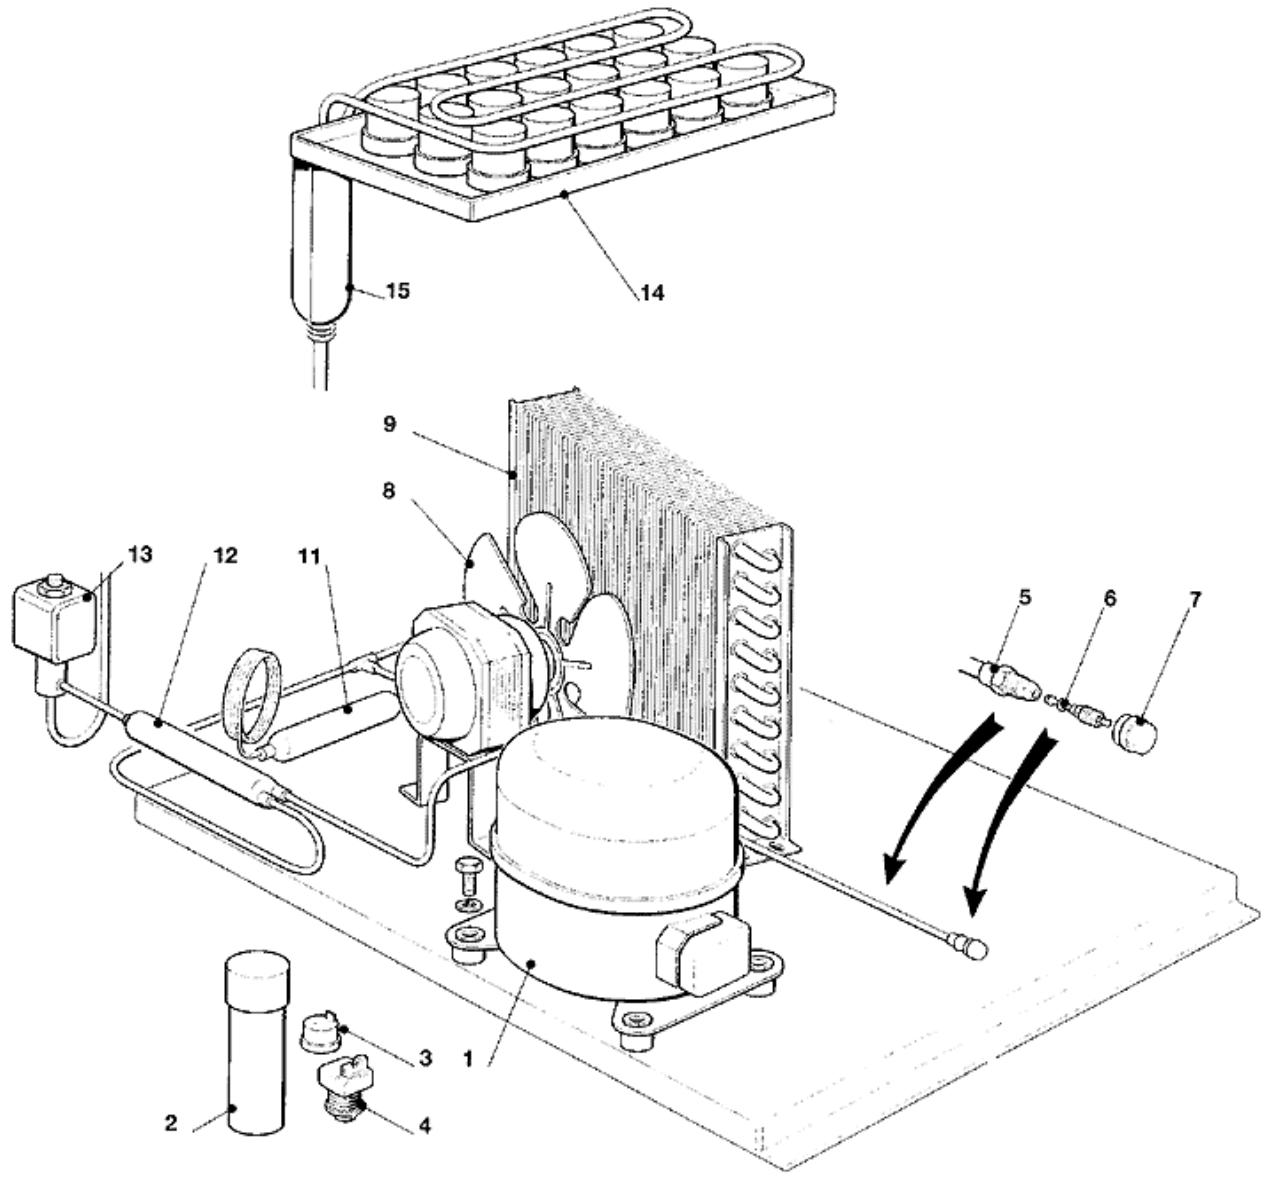

Зип Общепит

vsezip.ru

+7(812)987-08-81