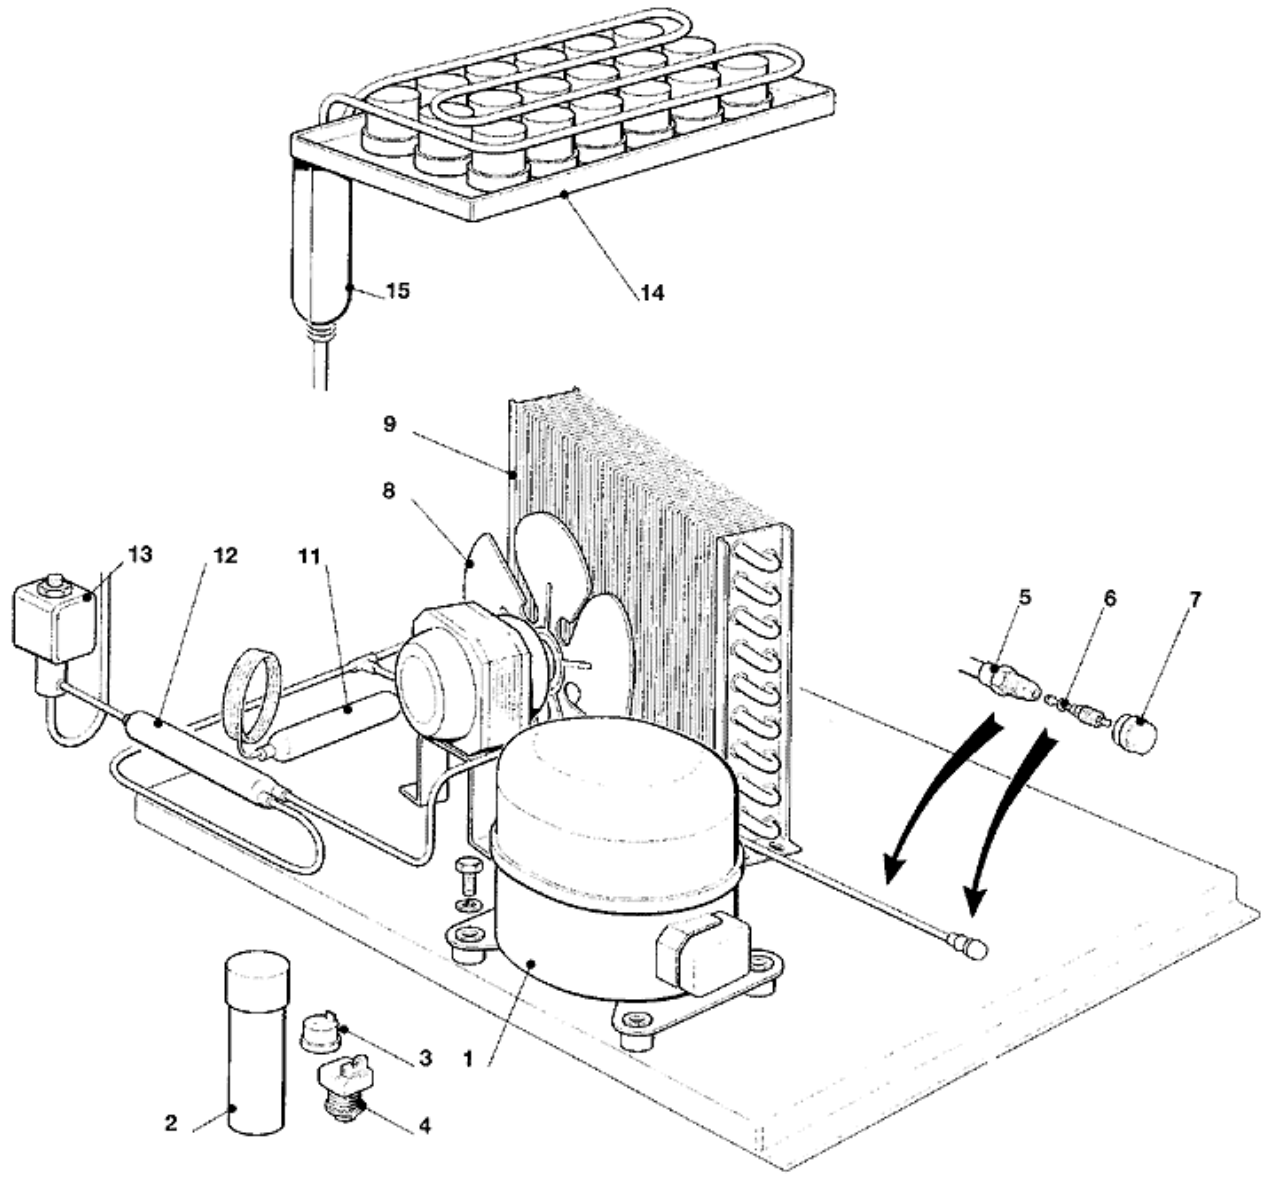

**BARLINE50 - UNIT PANELS - FROM S.N. 2249 TO S.N. 2411**

Зип Общепит

vsezip.ru

+7(812)987-08-81

Pos	Code	Description
0001	SC781406 10	UNIT BASE ASSY
0002	SC660638 00	LEG
0003	SC782096 10R	NO LONGER AVAILABLE
0004	SC660661 01R	NO LONGER AVAILABLE
0005	SC784457 04R	NO LONGER AVAILABLE
0007	SC724399 00	BRACKET STORAGE BIN
0008	SC702254 01	METAL STRIP
0009	SC660801 01	LEFT SIDE GUIDE
0010	SC660801 00	RIGHT SIDE GUIDE
0011	SC660816 00	SHOCK ABSORBER
0012	SC722000 00	FRONT PANEL
0013	SC661223 00	GRAY DOOR RAL 7075
0014	SC660286 00	BUSHING
0015	SC721993 00	LEFT SIDE PANEL
0016	SC721992 00	RIGHT SIDE PANEL
0017	SC702249 00	NO LONGER AVAILABLE
0018	SC702248 00	BRACKET
0019	SC741075 02	NO LONGER AVAILABLE
0022	SC722436 00	TOP PANEL
0023	SC660528 01	NO LONGER AVAILABLE
0024	SC660528 00	NO LONGER AVAILABLE
0025	SC732017 00	BULB HOLDER

+7(812)987-08-81

Pos	Code	Description
0001	SC781406 10	UNIT BASE ASSY
0002	SC660638 00	LEG
0003	SC782096 10R	NO LONGER AVAILABLE
0004	SC660661 03	NO LONGER AVAILABLE
0005	SC784457 04R	NO LONGER AVAILABLE
0007	SC724399 00	BRACKET STORAGE BIN
0008	SC702254 01	METAL STRIP
0009	SC660801 01	LEFT SIDE GUIDE
0010	SC660801 00	RIGHT SIDE GUIDE
0011	SC660816 00	SHOCK ABSORBER
0012	SC722000 00	FRONT PANEL
0013	SC661223 00	GRAY DOOR RAL 7075
0014	SC660286 00	BUSHING
0015	SC721993 00	LEFT SIDE PANEL
0016	SC721992 00	RIGHT SIDE PANEL
0017	SC702249 00	NO LONGER AVAILABLE
0018	SC702248 00	BRACKET
0019	SC741075 02	NO LONGER AVAILABLE
0022	SC722436 00	TOP PANEL
0023	SC660528 01	NO LONGER AVAILABLE
0024	SC660528 00	NO LONGER AVAILABLE
0025	SC732017 00	BULB HOLDER
0026	SC660741 00	PLASTIC PLUG
0027	SC460047 00	SPRING