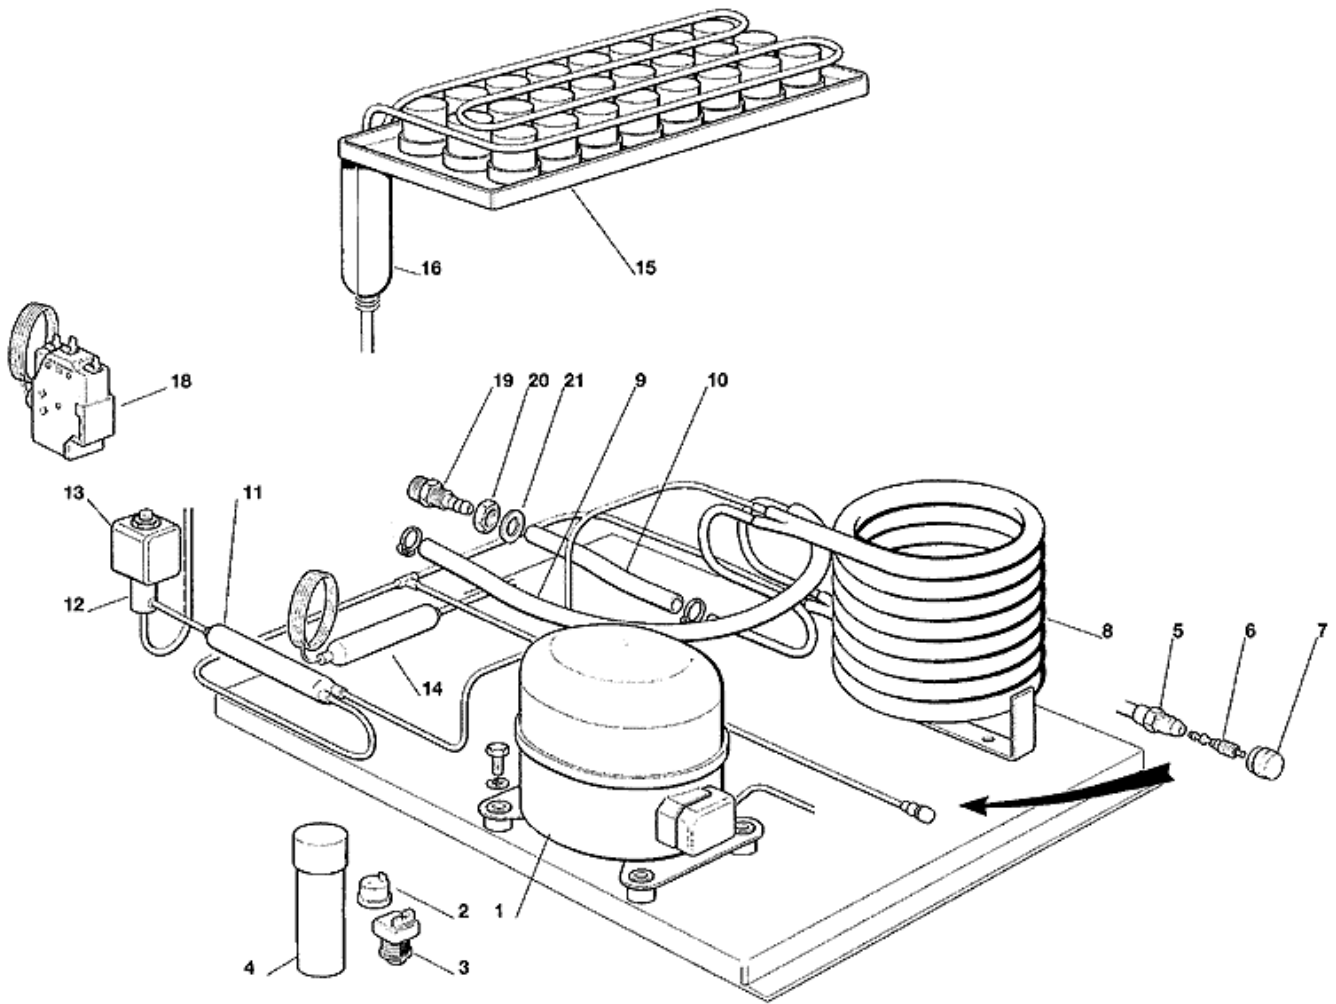

Pos	Code	Description
0001	SC670100 01	COMPRESSOR - 230/50/1
0001	SC670100 08	COMPRESSOR - 230/50-60/1
0002	SCCUB 102190	PROTECTOR
0002	SCCUB 102200	PROTECTOR
0003	SCCUB 405177	STARTING RELAY 230/50/1
0003	SCCUB 405178	STARTING RELAY 230/60/1
0004	SCCUB 102661	START CAPACITOR
0005	SC650109 00	VALVE BODY
0006	SC670012 00	VALVE CORE
0007	SC650106 00	CAP
0008	SC620389 00	WATER COOLED CONDENSER
0009	SC281900 01	TUBE 16X10
0010	SC281900 01	TUBE 16X10
0011	SC630137 01	MECHANICAL FILTER
0012	SC620306 27	HOT GAS VALVE BODY
0013	SC620306 48	HOT GAS VALVE COIL
0014	SC630003 05	DRIER
0015	SC784477 02	EVAPORATOR PLATEN ASSY
0016	SC784444 10	SECTION LINE/ACCUMULATOR
0018	SC620075 00	PRESSOSTAT
0019	SC660291 00	TEE TUBE (D13)
0020	SC400030 01	NUT
0021	SC400031 00	WASHER