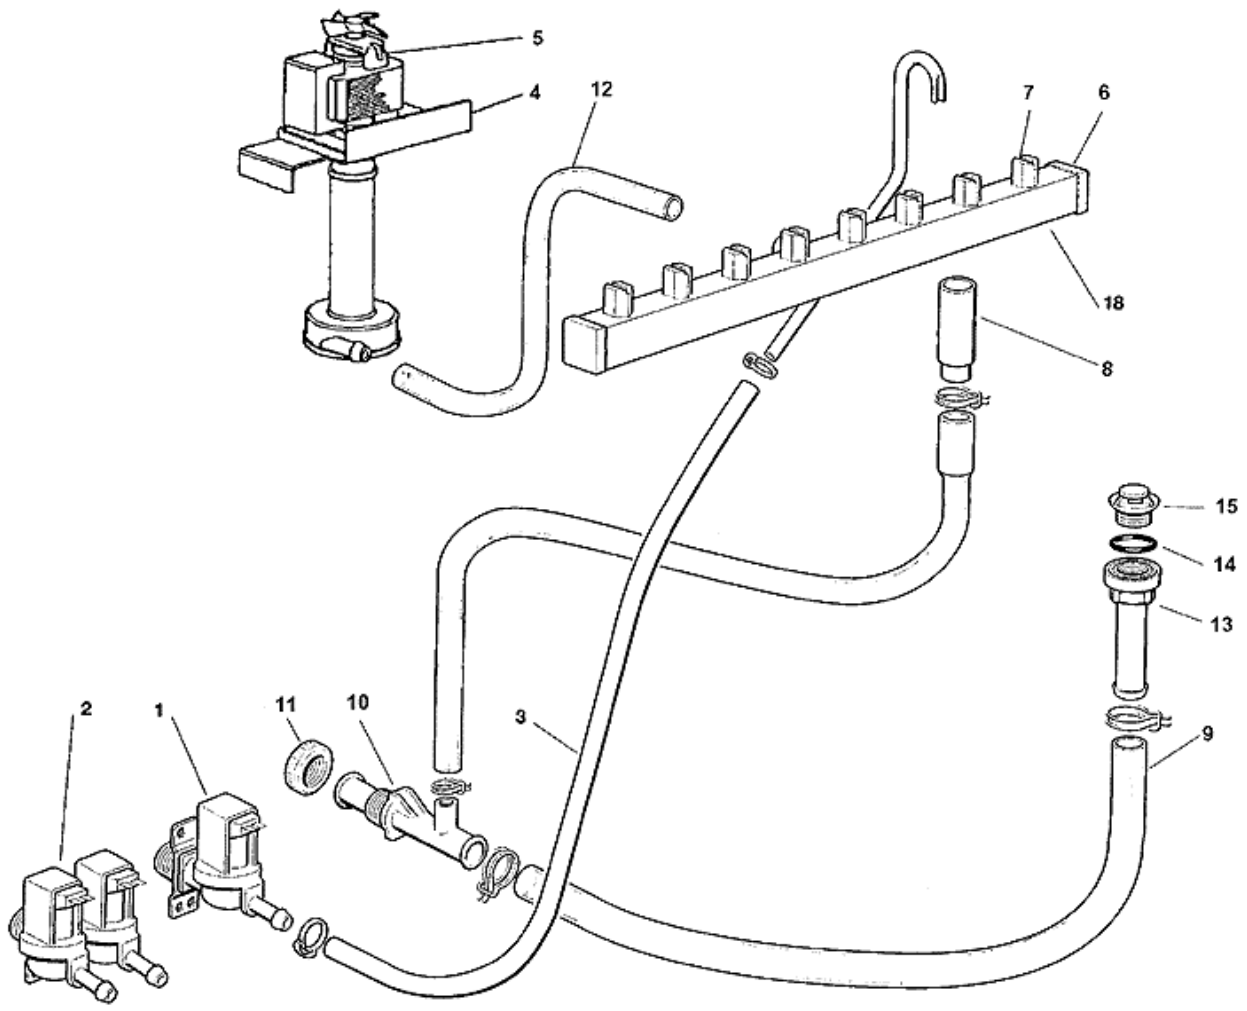

Этот документ

vsezip.ru

+7(812)987-08-81