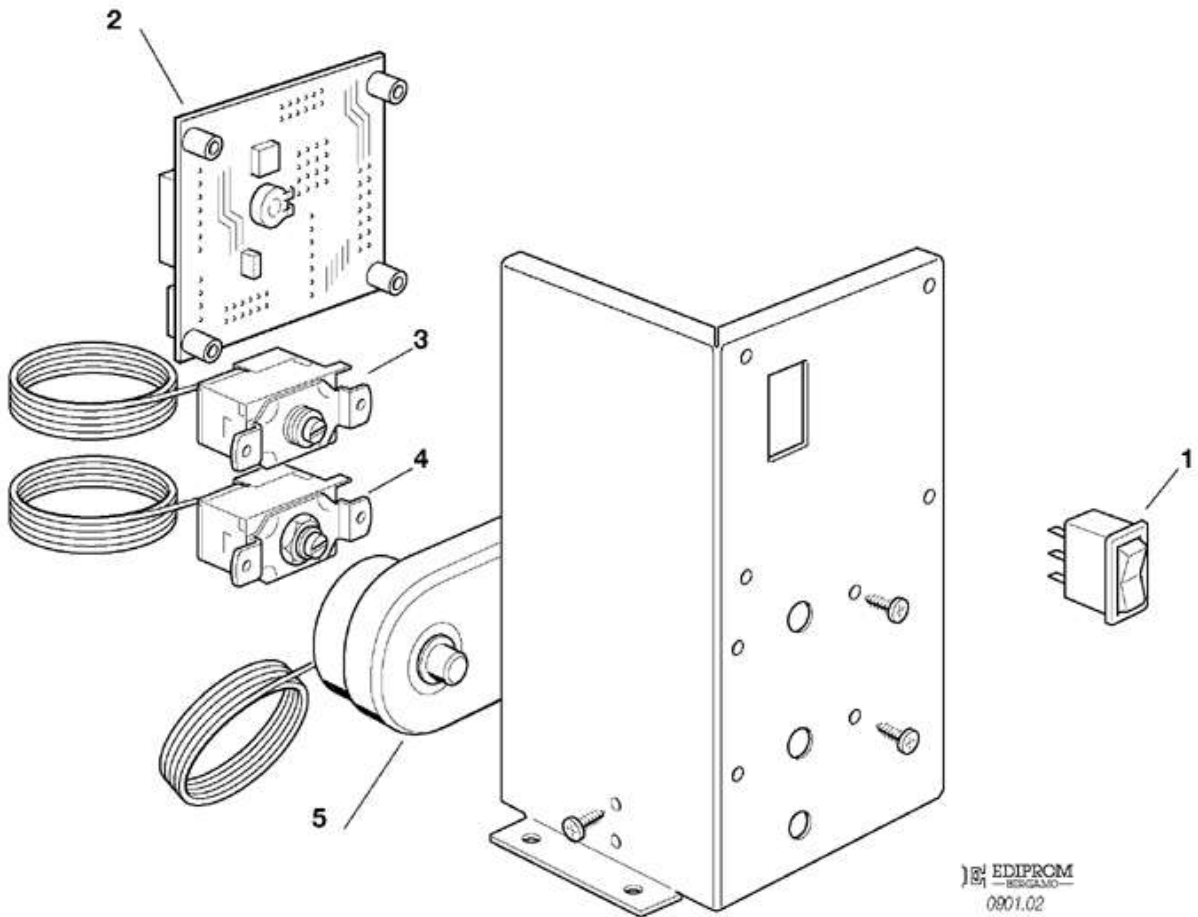

EDIPROM
BERGAMO
0901.02