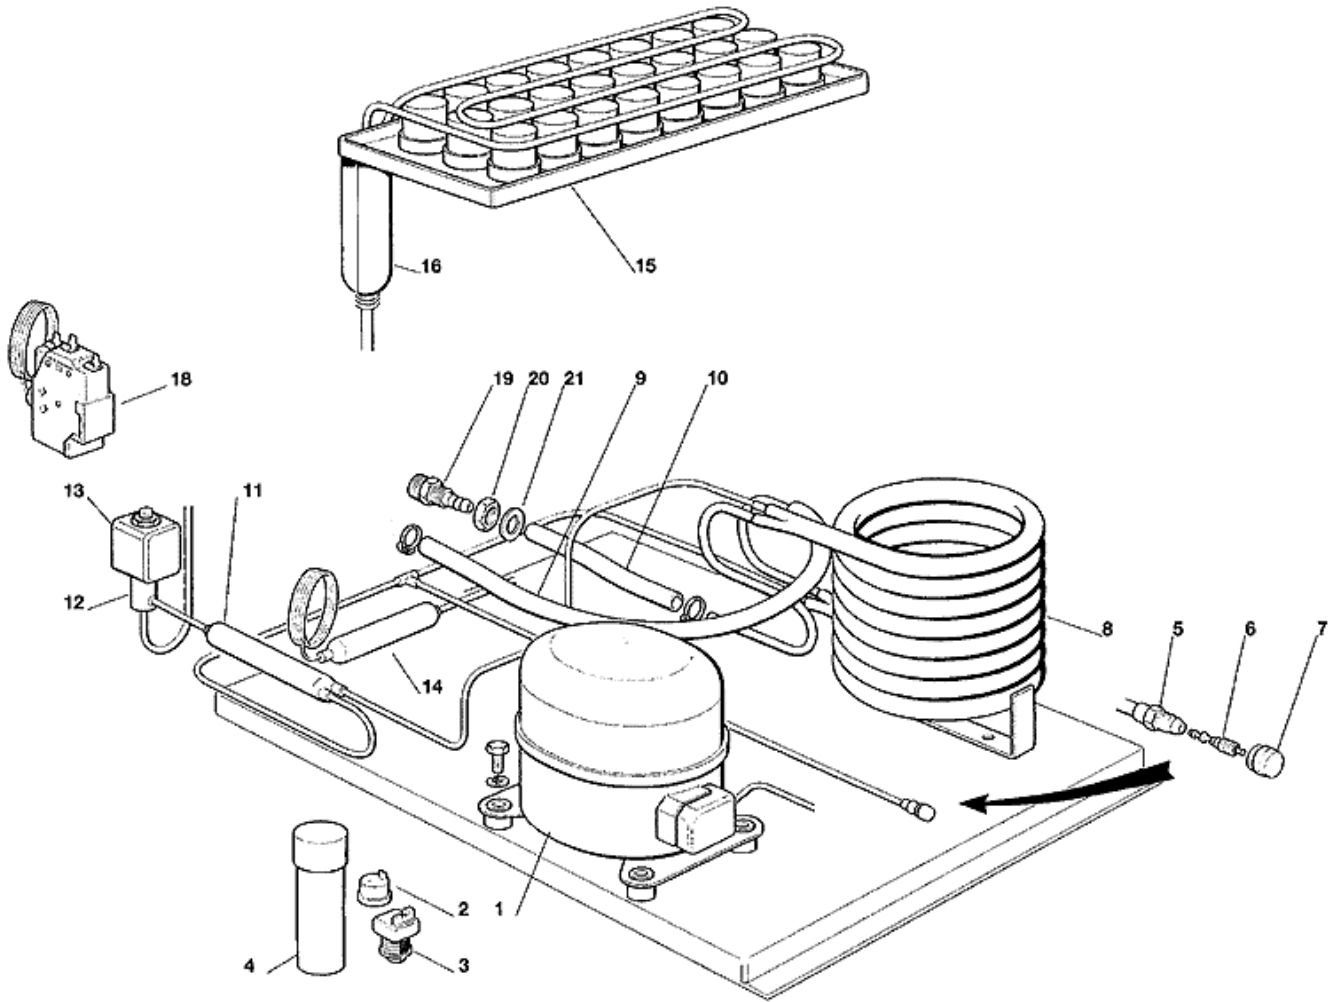

vsezip.ru

+7(812)987-08-81