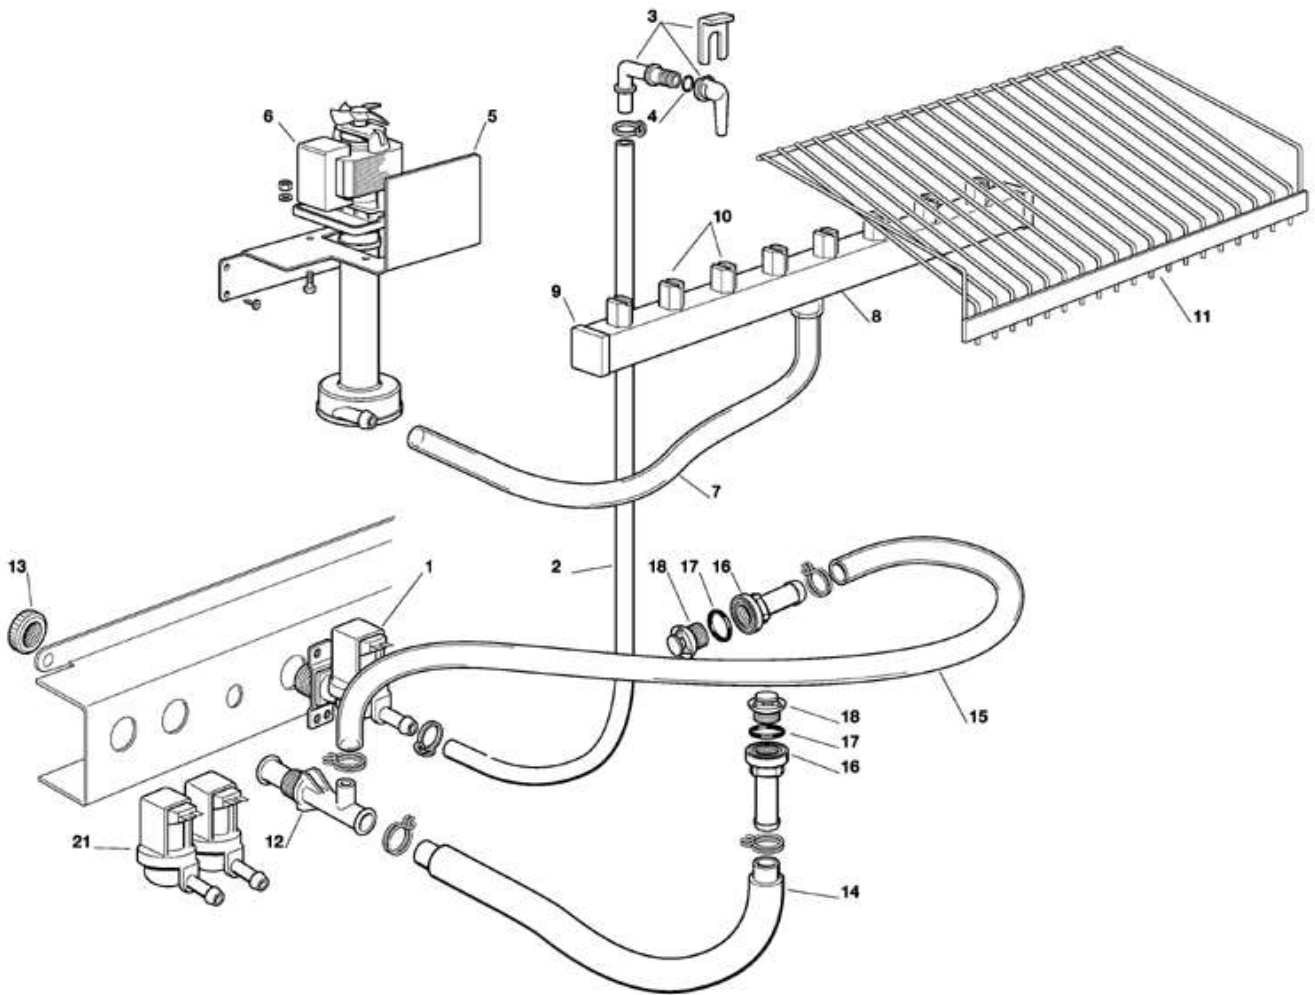

Этот документ

vsezip.ru

+7(812)987-08-81

Pos	Code	Description
0001	SC650105 66	WATER INLET VALVE ASSY
0002	SC650105 70	WATER INLET VALVE
0003	SC281900 01	TUBE 16X10
0004	SC724345 00	NO LONGER AVAILABLE
0005	SC620433 01	WATER PUMP - 230/60/1
0005	SC620433 08R	WATER PUMP - 230/50/1
0006	SC660557 00	SPRAY CUP
0007	SC660558 00R	SPRAY NOZZLE ( PACK OF 10 PCS)
0008	SC660698 02	NO LONGER AVAILABLE
0009	SC610148 10	TUBE
0010	SC660224 00	TEE TUBE
0011	SC660535 00	PLASTIC NUT
0012	SC610197 00	TUBE
0013	SC660219 01	BIN DRAIN
0014	SC640134 00	O RING
0015	SC660211 01	DRAIN FILTER
0018	SC650665 23	NO LONGER AVAILABLE
0018	SC650665 24	SPRAY BAR

Pos	Code	Description
0001	SC650105 66	WATER INLET VALVE ASSY
0002	SC281900 01	TUBE 16X10
0003	SC793172 00R	WATER INLET ASSY
0004	SC640041 31	O RING OR 2031 (WRAS-FDA)
0005	SC724407 00	PUMP BRACKET
0006	SC620433 08R	WATER PUMP - 230/50/1
0007	SC610150 04	USE SC610150 08
0008	SC650665 23	NO LONGER AVAILABLE
0008	SC650665 24	SPRAY BAR
0009	SC660557 00	SPRAY CUP
0010	SC660558 00R	SPRAY NOZZLE ( PACK OF 10 PCS)
0011	SC650741 00	CUBE DEFLECTOR - LARGE
0011	SC650741 01	USE SC661082 05
0012	SC660224 00	TEE TUBE
0013	SC660535 00	PLASTIC NUT
0014	SC610148 10	TUBE
0015	SC610191 02	TUBE
0016	SC660219 01	BIN DRAIN
0017	SC640134 00	O RING
0018	SC660211 01	DRAIN FILTER
0021	SC650105 70	WATER INLET VALVE