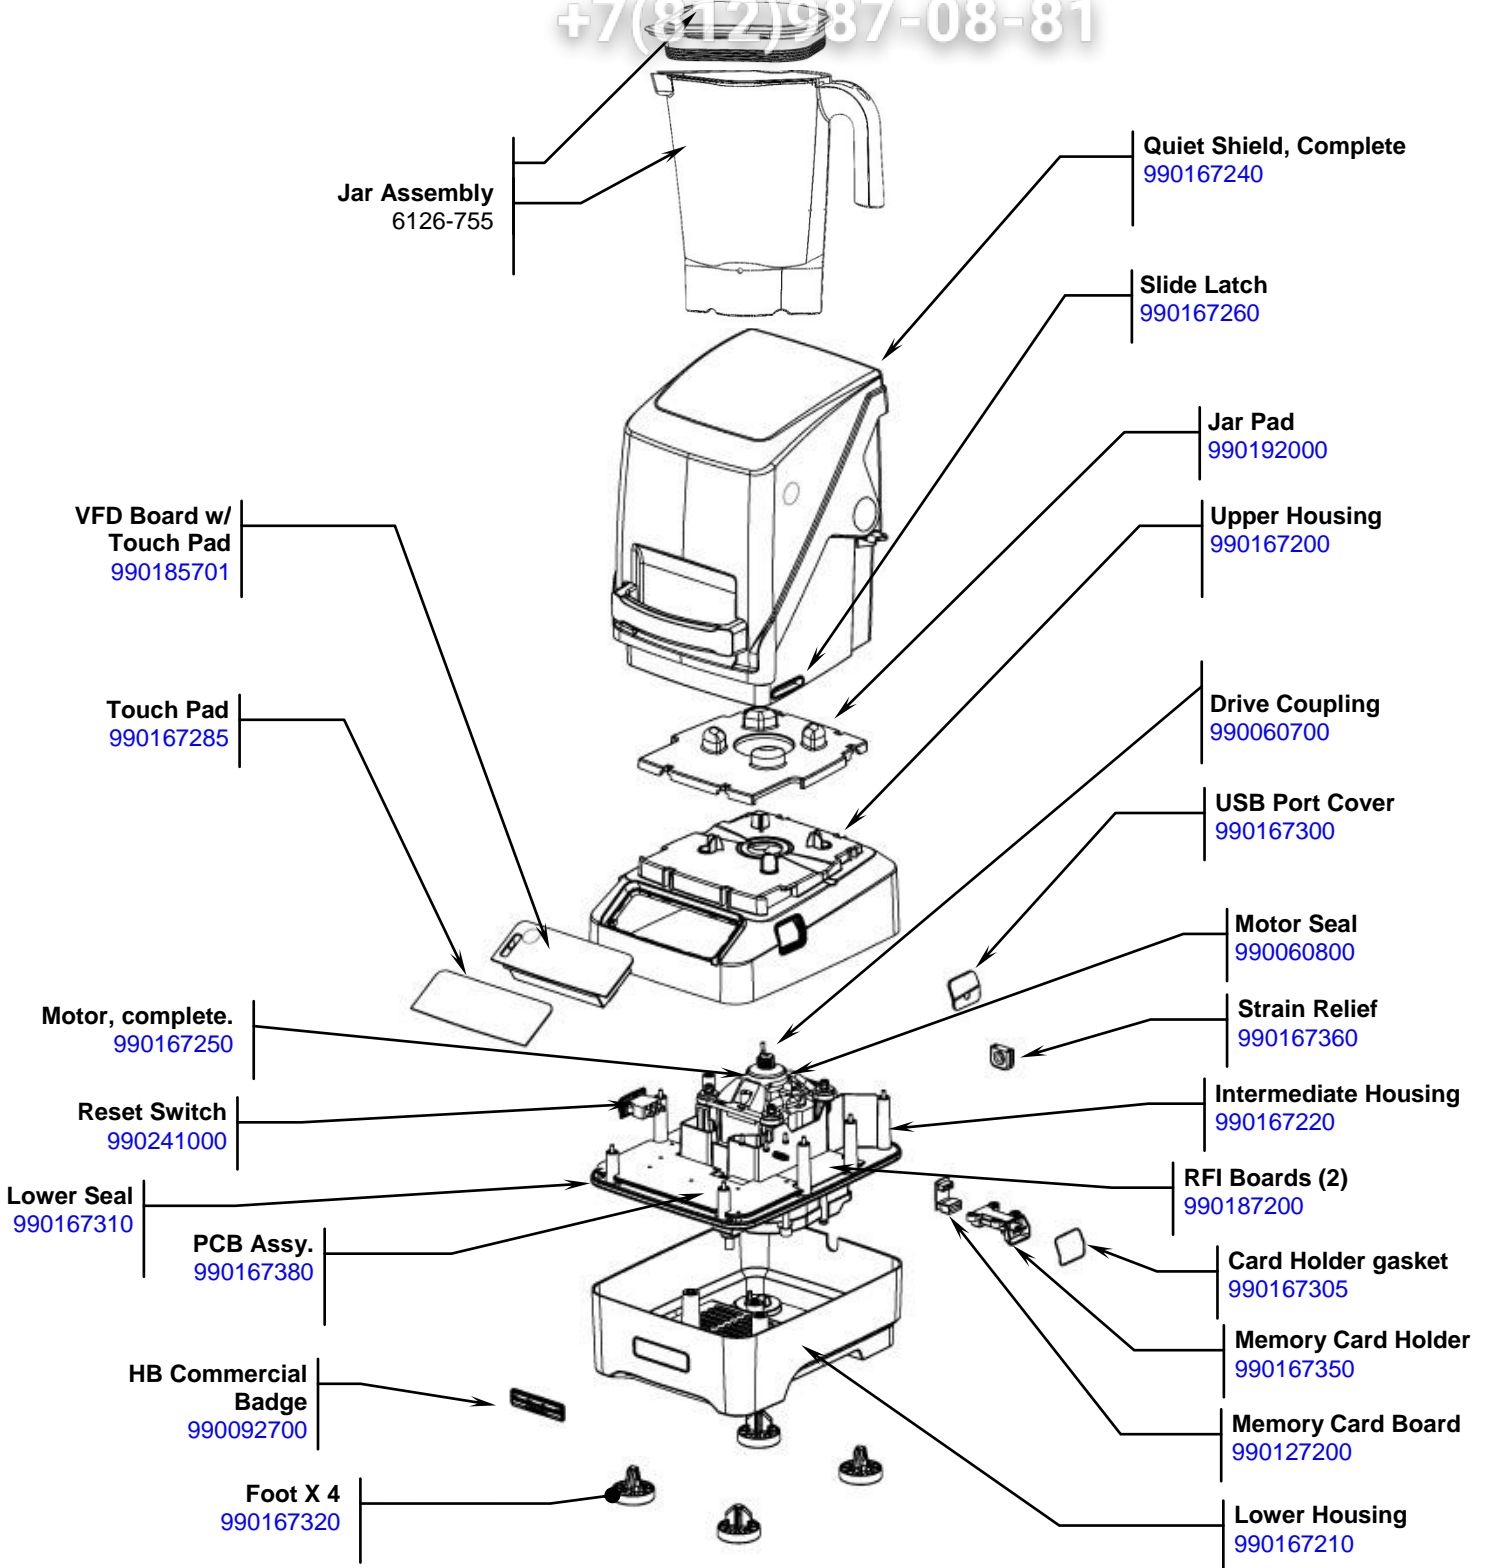

Replacement Parts

+7(812)987-08-81

 Hamilton Beach 4421 Waterfront Drive Glen Allen, VA 23060	Revision Description:	Replace Reset Switch part number.				
	Request Number:	DOC7419	Revision Date:	1/31/2017	Approved by:	DOC7419
	Issue Code(s):		Page:	1 of 3	Document #:	540009407
					Rev:	B

+7(812)987-08-81
Replacement Parts

Power Cord
 990167370

Cutter Assembly
 98650

4421 Waterfront Drive Glen Allen, VA 23060	Revision Description:		Replace Reset Switch part number.					
	Request Number:	DOC7419	Revision Date:	1/31/2017	Approved by:	DOC7419		
	Issue Code(s):		Page:	2 of 3	Document #:	540009407	Rev:	B

+7(812)987-08-81
Accessories

<p>Hamilton Beach 4421 Waterfront Drive Glen Allen, VA 23060</p>	Revision Description:		Replace Reset Switch part number.					
	Request Number:	DOC7419	Revision Date:	1/31/2017	Approved by:	DOC7419		
	Issue Code(s):		Page:	3 of 3	Document #:	540009407	Rev:	B