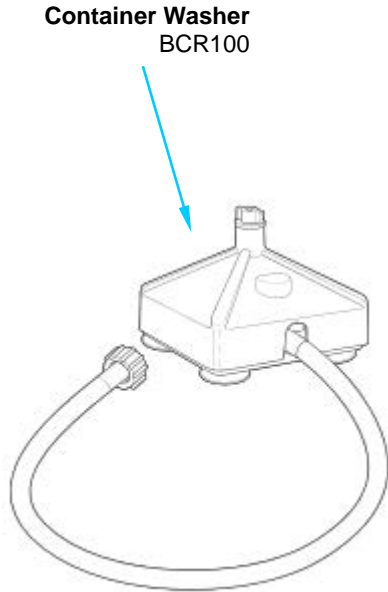

Parts and Accessories Diagram
HBH755-CE

PROPRIETARY RIGHTS NOTICE This document and all information contained within it is the property of Hamilton Beach Brands, Inc. (HBB). It is confidential and proprietary and has been provided to you for a limited purpose. It must be returned or destroyed upon request. Disclosure, reproduction or use of this document and any information contained within it, in full or in part, for any purpose is forbidden without the prior written consent of HBB. No photographs may be taken of any article fabricated or assembled from this document without the prior written consent of HBB.

+7(812)987-08-81
Accessories

Hamilton Beach 4421 Waterfront Drive Glen Allen, VA 23060	Revision Description:		Replace Reset Switch part number.					
	Request Number:	DOC7419	Revision Date:	1/31/2017	Approved by:	DOC7419		
	Issue Code(s):		Page:	3 of 3	Document #:	540009407	Rev:	B