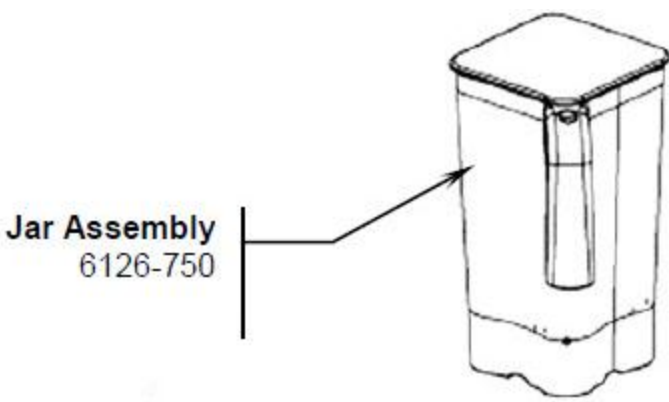

Parts and Accessories Diagram
HBH755-CE

PROPRIETARY RIGHTS NOTICE This document and all information contained within it is the property of Hamilton Beach Brands, Inc. (HBB). It is confidential and proprietary and has been provided to you for a limited purpose. It must be returned or destroyed upon request. Disclosure, reproduction or use of this document and any information contained within it, in full or in part, for any purpose is forbidden without the prior written consent of HBB. No photographs may be taken of any article fabricated or assembled from this document without the prior written consent of HBB.

+7(812)987-08-81
Accessories

Hamilton Beach 4421 Waterfront Drive Glen Allen, VA 23060	Revision Description:		Replace Reset Switch part number.					
	Request Number:	DOC7419	Revision Date:	1/31/2017	Approved by:	DOC7419		
	Issue Code(s):		Page:	3 of 3	Document #:	540009407	Rev:	B