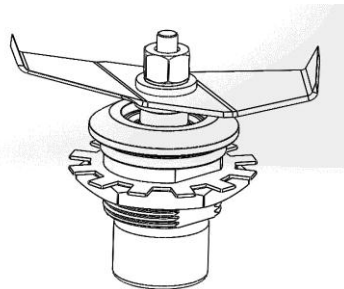

Replacement Parts

+7(812)987-08-81

 Hamilton Beach 4421 Waterfront Drive Glen Allen, VA 23060	Revision Description:	Replace Reset Switch part number.				
	Request Number:	DOC7419	Revision Date:	1/31/2017	Approved by:	DOC7419
	Issue Code(s):		Page:	1 of 3	Document #:	540009407
					Rev:	B

+7(812)987-08-81
Replacement Parts

Power Cord
 990167370

Cutter Assembly
 98650

4421 Waterfront Drive Glen Allen, VA 23060	Revision Description:		Replace Reset Switch part number.					
	Request Number:	DOC7419	Revision Date:	1/31/2017	Approved by:	DOC7419		
	Issue Code(s):		Page:	2 of 3	Document #:	540009407	Rev:	B