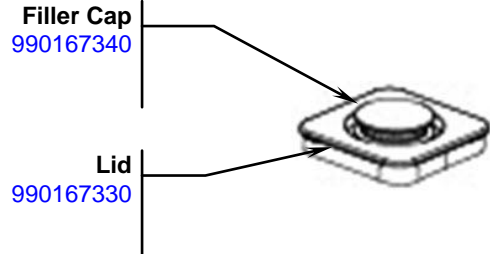

Parts and Accessories Diagram
HBH755-CE

PROPRIETARY RIGHTS NOTICE This document and all information contained within it is the property of Hamilton Beach Brands, Inc. (HBB). It is confidential and proprietary and has been provided to you for a limited purpose. It must be returned or destroyed upon request. Disclosure, reproduction or use of this document and any information contained within it, in full or in part, for any purpose is forbidden without the prior written consent of HBB. No photographs may be taken of any article fabricated or assembled from this document without the prior written consent of HBB.

+7(812)987-08-81
Accessories

Hamilton Beach 4421 Waterfront Drive Glen Allen, VA 23060	Revision Description:		Replace Reset Switch part number.					
	Request Number:	DOC7419	Revision Date:	1/31/2017	Approved by:	DOC7419		
	Issue Code(s):		Page:	3 of 3	Document #:	540009407	Rev:	B