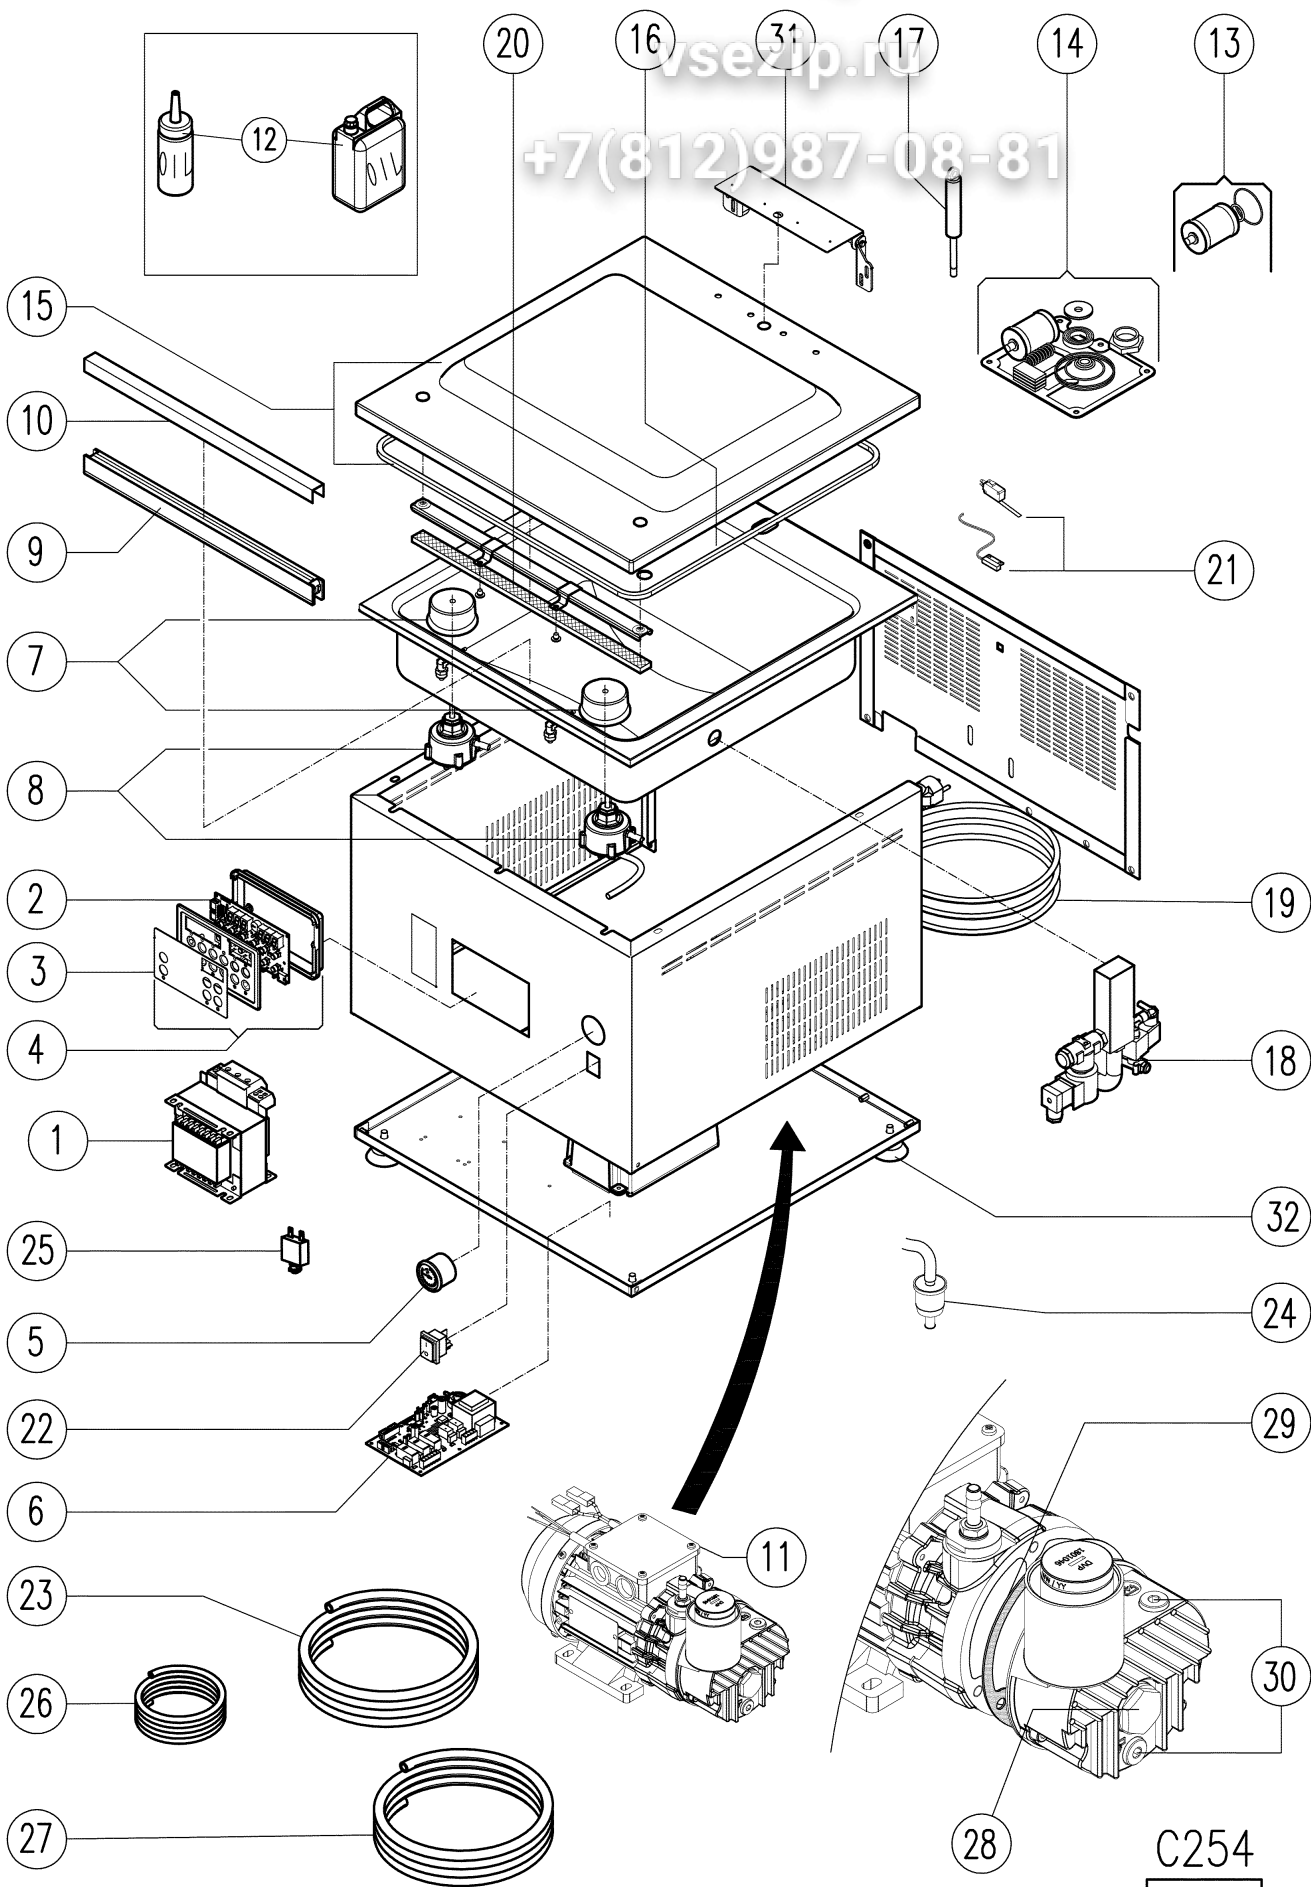

C254 - ITLAC254000141

Зип Общепит

N.	Item Code	M.U.	Description
01	1604098	PZ.	TRANSFORMER 200VA 230/10-12-16V
02	1604123	PZ.	COMMAND BOARD N059.0
03	1604124	PZ.	CONTROLS STICKER C-SERIES
04	1604125	PZ.	COMPLETE CONTROL PANEL N039 C-SERIES
05	1604105	PZ.	VACUUM GAUGE D=40
06	1604449	PZ.	POWER BOARD L084 230V C-SERIES
07	1604056	PZ.	PROTECTIVE CAP (2 PCS) EVOX/C-SERIES/SPACE/IDEA/FC30-36-41 CHEF VAC/IDEA OEM
08	1604126	PZ.	ASSEMBLY PISTON (2 PCS) C-SERIES C254
09	1604129	PZ.	SEALING BAR 259X30X20 C254
10	1604427	PZ.	HAVANA TEFLON BAND L=65MM (1 MT) IDEA-IDEA OEM/ MC/NEW/V.2010/400G-DG/VM98/F420/C-SERIES/FC30-36-41 CHEF VAC
11	1604132	PZ.	VACUUM PUMP LC 4 230V 50/60HZ
12	1600500	PZ.	PUMP OIL ORV40 1L
12	1601037	PZ.	PUMP OIL ORV40 10L
12	1601422	PZ.	PUMP OIL ORV40 250ML
13	1601009	PZ.	REPAIR KIT MINOR FOR PUMP LB4-LC4-LA6(K9601057) (EXHAUST FILTER)
14	1600847	PZ.	MAJOR KIT FOR VACUUM PUMP LB4 (K9601057/1)
14	1601609	PZ.	REPAIR KIT MAJOR FOR VACUUM PUMP LC4(K9601070/1)
15	1604137	PZ.	LID C254
16	1604018	PZ.	BLACK COVER SEAL 2 MT
17	1604142	PZ.	GAS PRESSURE SPRINGS (1 PC) 198.155.25
18	1604146	PZ.	SOLENOID VALVE UNIT C254 230V
19	1603292	PZ.	POWER CABLE 3X1X3000 SHUKO EUR
20	1603623	PZ.	SILICON RUBBER 29X8X255
21	1603692	PZ.	REED CONTACT MC-N
22	1604071	PZ.	MAIN SWITCH 20A
23	1604410	PZ.	D8X6 BLUE HOSE (3 MT) ELLASTOLAN
24	1601815	PZ.	VACUUM PUMP EXHAUST FILTER CP30/EVP30
25	1602045	PZ.	THERMIC CIRCUIT BREAKER SM7160 16A
26	1604591	PZ.	WHITE SIL. TUBE D2X6 FOR SENSOR (1 MT)
27	1604375	PZ.	ARMORVIN HOSE D=16 (1 MT)
28	1605140	PZ.	OIL SIGHT LC4/LB4 (1105005)
29	1605142	PZ.	TANK GASKET PUMP LC4
30	1604699	PZ.	HEX EMBEDDED LID 1/8" (2 PCS.) (LB4)
31	1605054	PZ.	LID HINGE SUPPORT LERICA C-SERIES / IDEA OEM
32	1605135	PZ.	SAFETY RUBBER NUBS (4 PCS) C254/C308/C310/C312/C412/FC300

C254 - ITLAC254000141

Зип Общепит

vsezip.ru

+7(812)987-08-81

C254
1955