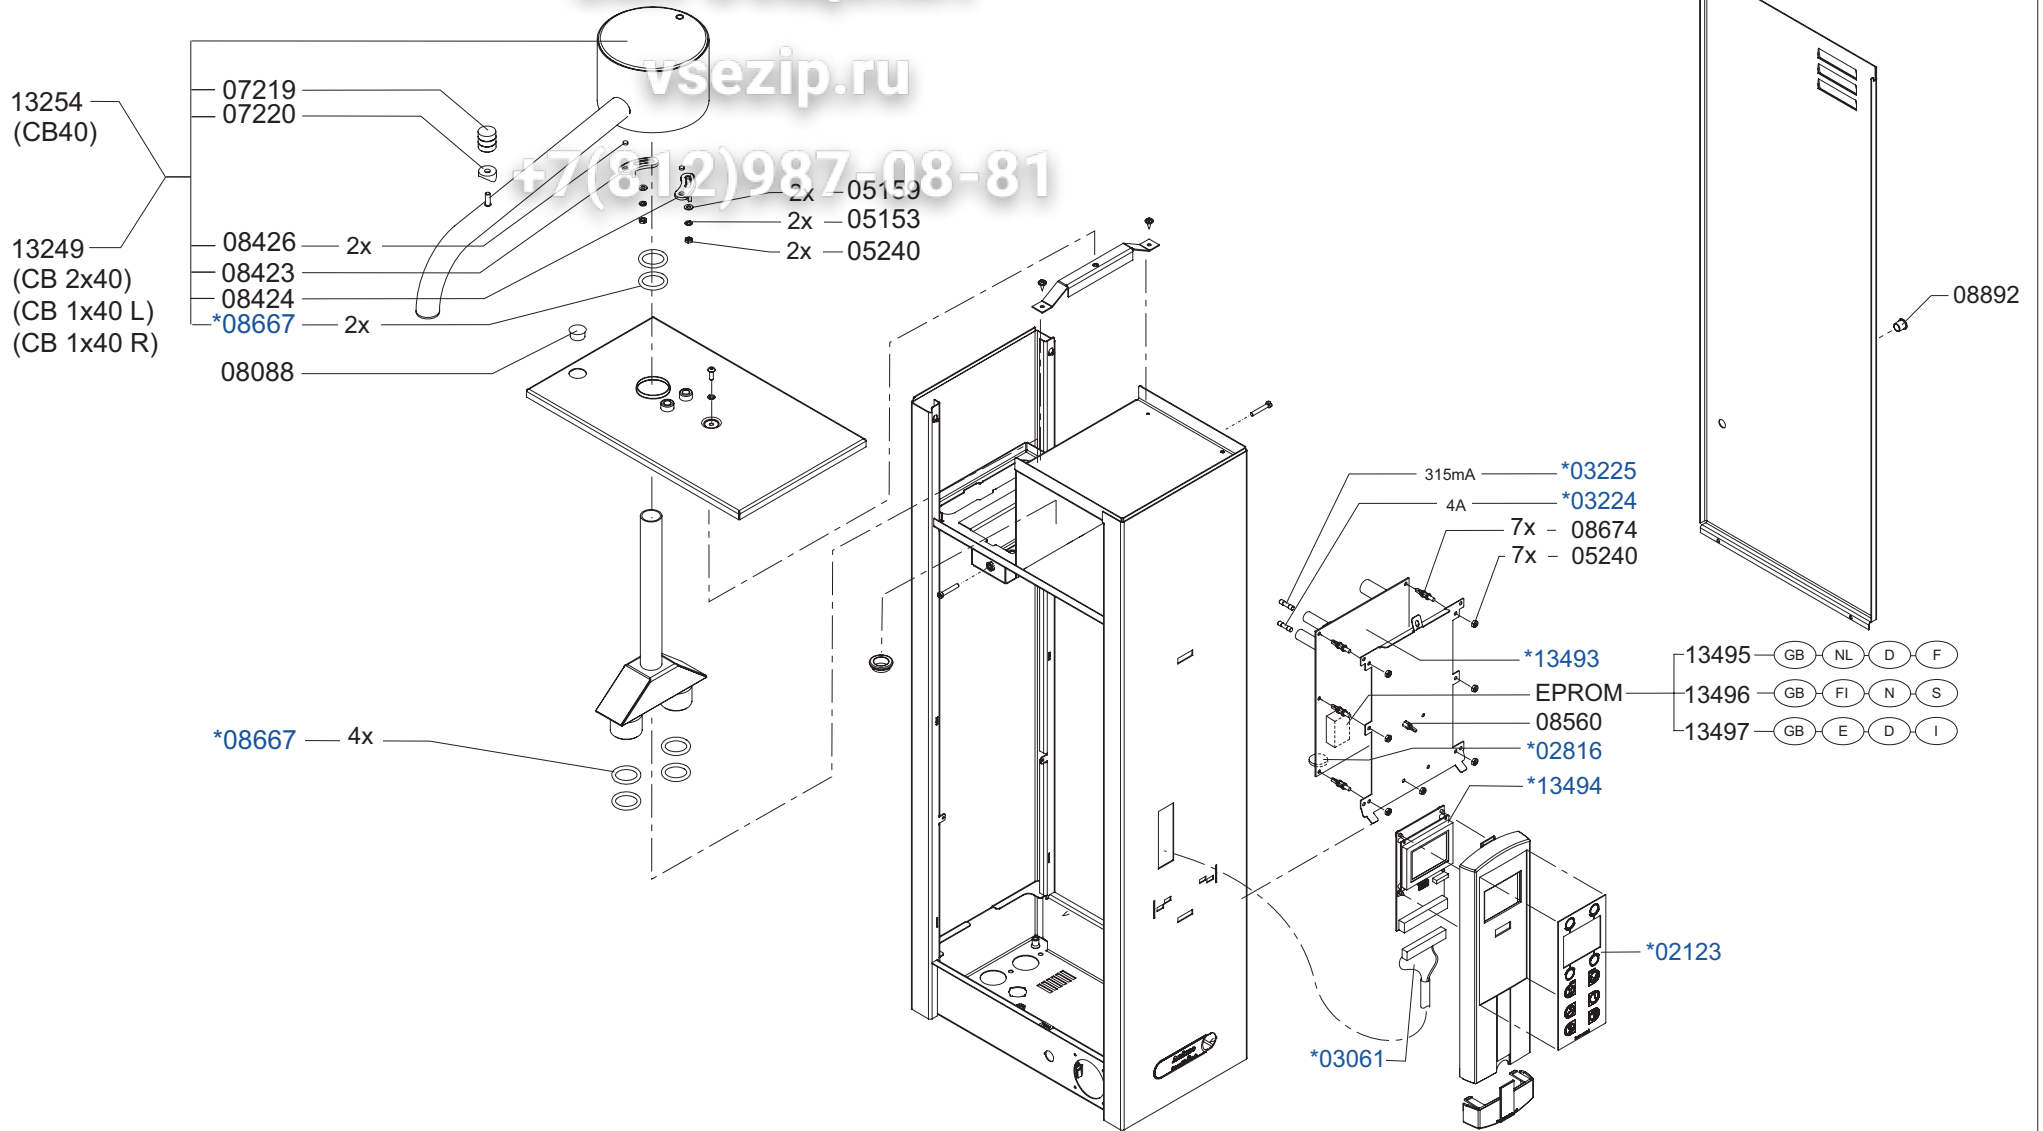

Зип Общепит

vsezip.ru

+7(812)987-08-81

* = Recommended Spare Parts

Type : CB 2x40, CB1x40 L/R, CB 40
Artikel : 10750, 10755, 10760, 10765

From mach. nr. : 1P 00244
Date : 01-2006

Page : 3-4
Rev. : 0

Drawer: MT
Date : 03-04-2006

Rated voltage : 3N~380-415V 50-60Hz 18.200W

Spare Parts Info

***** **Animo** *****
Assen - Holland