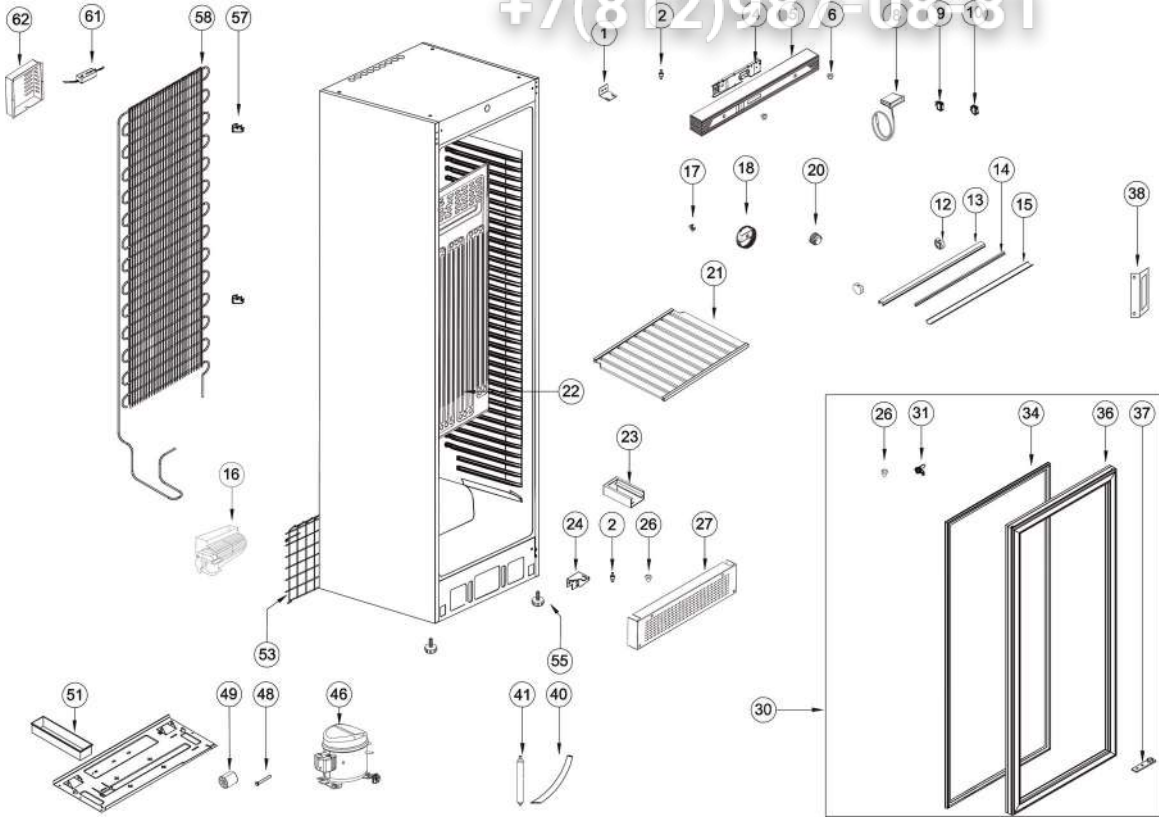

16103 / CPV1380

vsezip.ru

+7(812)987-08-81

Position	ItemNo	Descriptio..
01	12961	Top Hinge Base Left/Right
02	12911	Pin For Hinge
04	13813	Control Panel 2015 Black
05	10948	Cover For Control Panel 2015 B
06	13824	Control Panel Cover For Screw
08	13790	Thermometer Analog Black 1.2M
09	13644	Green Control Lamp
10	13737	Light Switch
12	15510	End Cap LED Light
13	15597	LED Light Base
14	15647	LED Strip 390 mm 2700K/13LM
15	15600	LED Light Cover
16	13531	Fan Motor Int/Ext
17	13894	Probe Holder
18	14004	Thermostat K50-P1115
20	14025	Thermostat Knob SCU
21	15249	Wooden Shelf 496x385
22	14346	Evaporator Black
24	12732	Bottom Hinge
26	12863	Hinge Bush
27	10817	Bottom Grill Black Hex
31	10721	Lock With Keys
34	12064	Door Gasket Black 585x1620
36	11953	Door Black Frame And Gasket
37	12808	Door Hinge Bracket
38	12665	Handle
40	11442	Drain Pipe
41	15721	Filter Drier 20 G
46	11735	Compressor HXK55AA R600A
48	14614	Pin For Big Roller
49	14608	Big Roller
51	11470	Drip Tray
52	11123	Grill Cover For Fan Motor
53	11238	Rear Grill Black
55	14570	Adjustable Screw Foot
57	14199	Holder For Condenser 2015
58	14079	Condenser
61	15631	LED Power Supply 12V 18W
62	15347	Cover For Ballast

2022-01-29

16103 / CPV1380

vsezip.ru

+7(812)987-08-81

<b>TEFCOLD</b> ®	Date: 201208
Model: CPV1380-I	Rev. no.: 02
Exploded view	Rev. by: rfj
Drawing no.:	