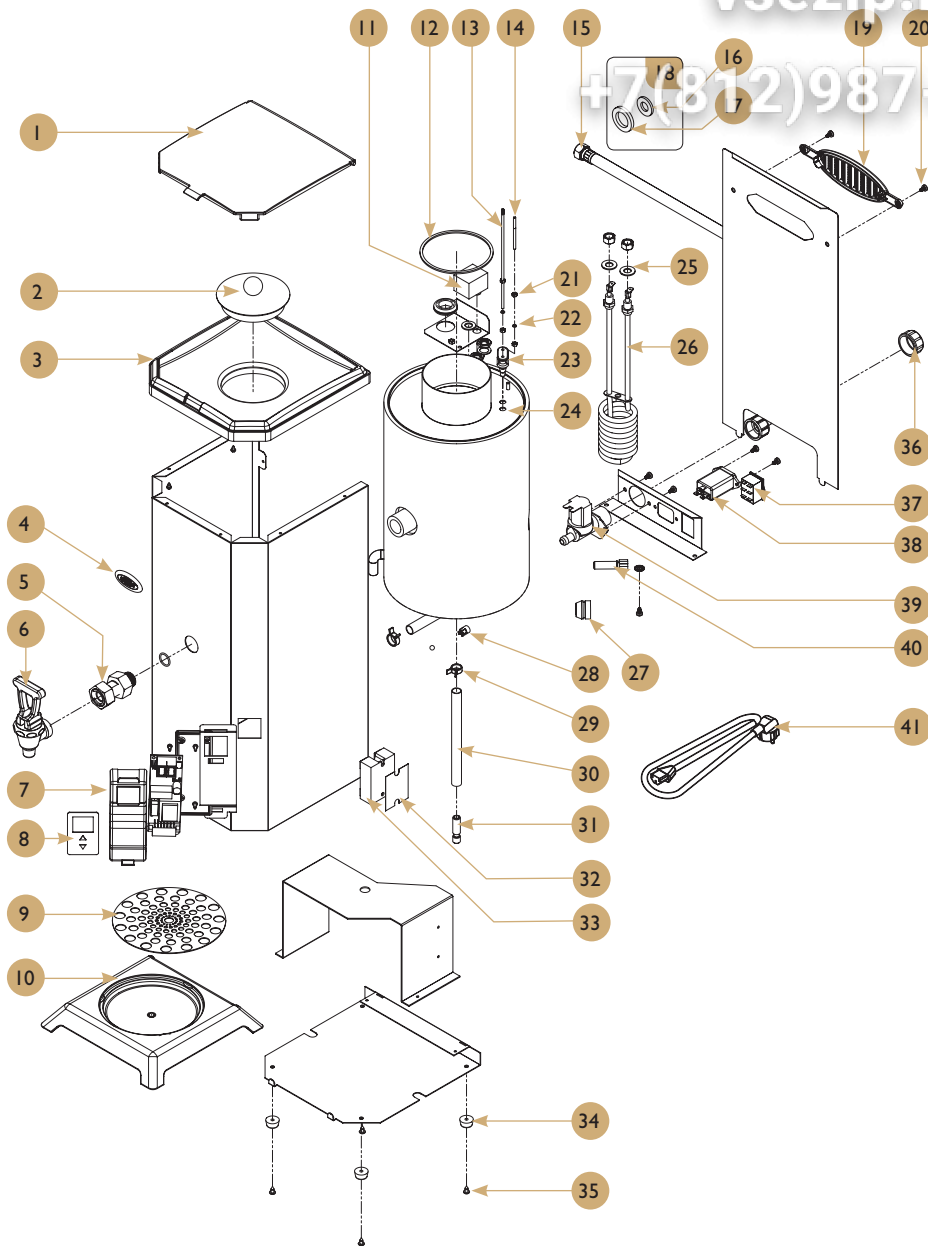

Drawing

Spare parts list

POS.	PCS	Part No.	Description
1	1	1304061	Lid plastic HVA
2	1	1031301	HVA lid
3	1	1304062	Top plastic HVA
4	1	160970	CQ sticker
5	1	1802120	Connection faucet short
6	1	120200-02	Faucet metal black top
7	1	1031641	Electronic unit PCB HVA
8	1	1603853	Membrane switch HVA
9	1	253207	Drip tray insert
10	1	1304063	Drip tray HVA
11	1	220221	High limit switch short with connect
12	1	1206589	Gasket tank
13	1	1205303	Sensor HVA tall(160mm)
14	1	1205302	Sensor short (55mm)
15	1	1505042	Inlet hose 3/4"-1/2"
16	1	1206604	Gasket DIA18mm x 9mm D2mm
17	1	1206603	Gasket DIA23.5mm x 15mm D3mm
18	1	2760094	Gasket set for inlet hose
19	1	120422	Air vent
20	2	1402150	Screw T20 M4x8mm
21	4	1401101-01	Nut M3
22	2	1461008	Spring washer M3
23	1	1605362	Double seal level sensor
24	1	1203527	Tank complete HVA
25	1	1206507	Fiber washer
26	1	1601311	Element 2200W/230V with SS nuts
27	1	1605361	Seal NTC
28	1	1206123	Non return valve
29	3	140330	Clamp 13.3mm
30	Sale in M	150501	Silicon hose 8X12mm
31	1	1403400	PP plug for drainage hose
32	1	1206581	Seal solid state
33	1	1604203/1604201	Solid state 25A
34	4	120320	Rubber feet V2
35	1	1402163	Screw T20 M4x8mm
36	1	1403401	Inlet valve plug with silicon seal
37	1	160801-04	Rocker switch single
38	1	160571	Emi fliter with AC socket
39	1	120624-01	Single valve 2.5L/min
40	1	711000	NTC thermistor belong
41	1	160565	Power cord european 16A250V