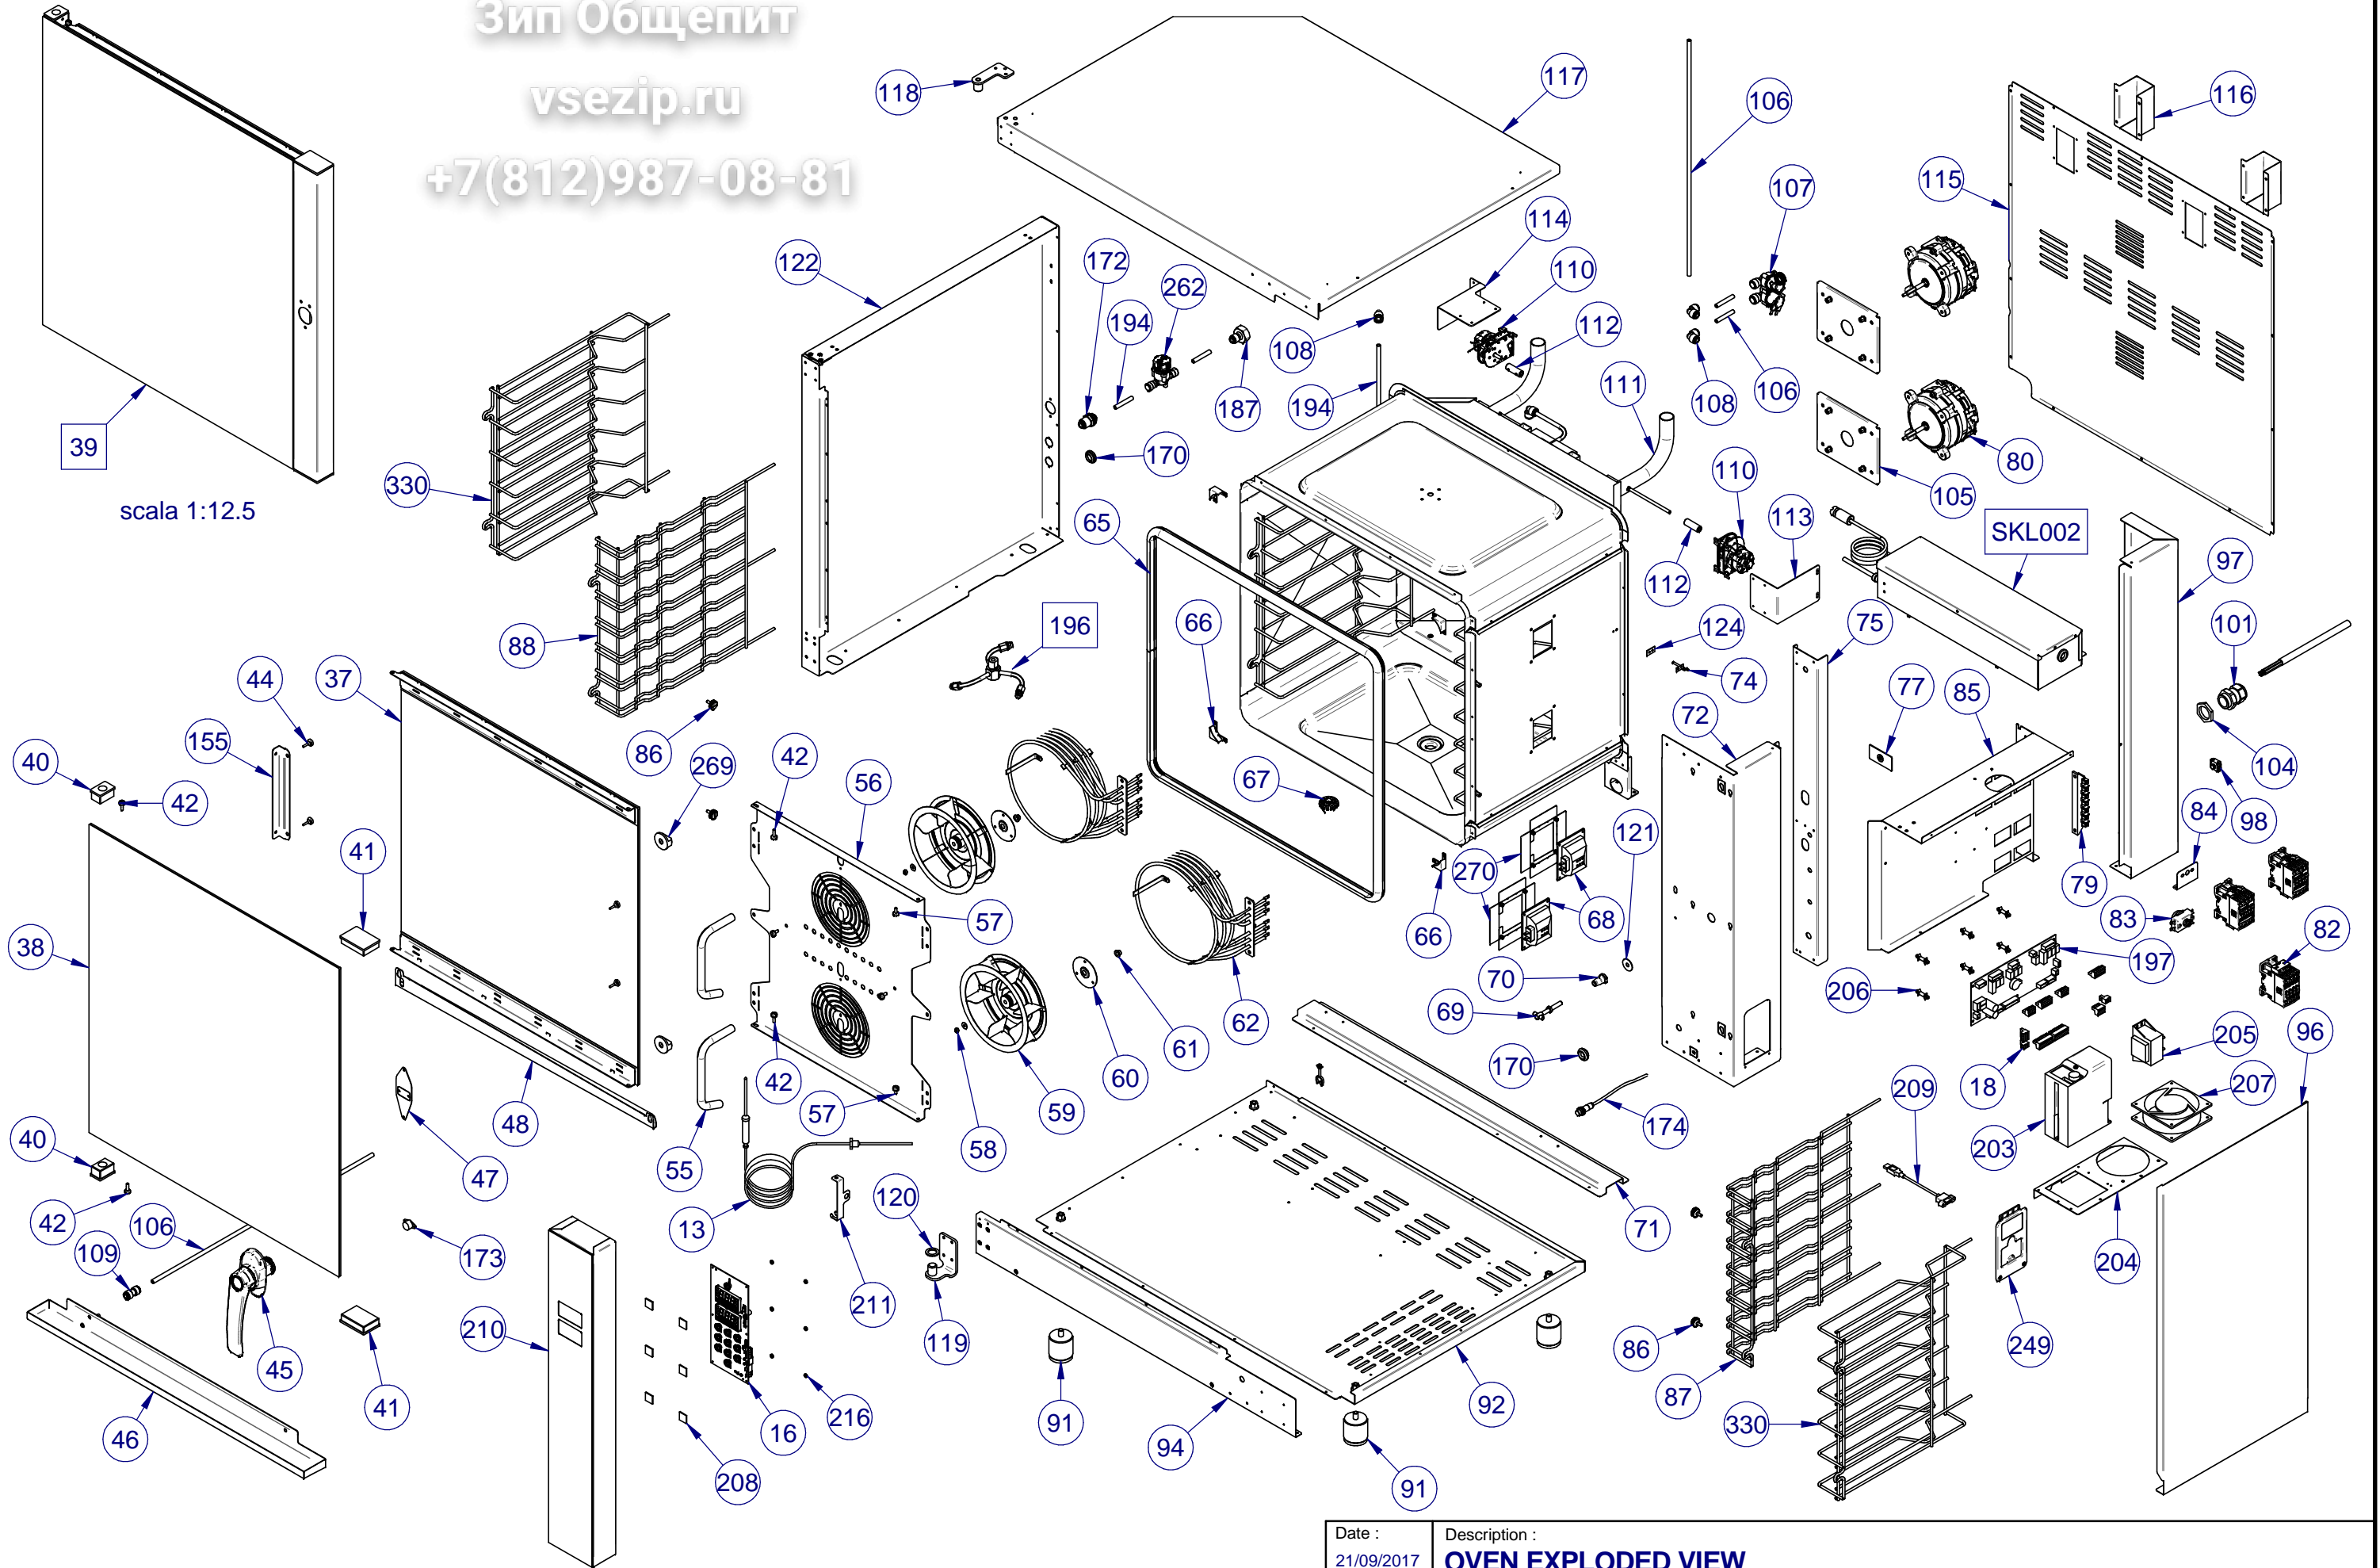

Зип Общепит

vsezip.ru

+7(812)987-08-81

scala 1:12.5

Date : 21/09/2017	Description : OVEN EXPLODED VIEW
Model :	Name: M06S, SP07S

Scale :
1:12.5

Reserved property :
A3

Drawing by:
MATTEO P.