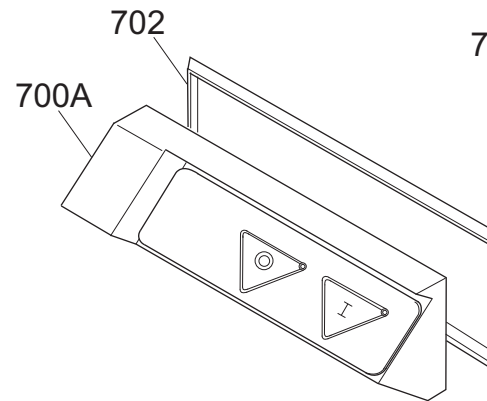

Ver. 1-PHASE

Da / From 12.2018

Зип Общепит
vsezip.ru
+7(812)987-08-81

Ver. 1-PHASE

Da / From

Fino a / Until 11.2018

Fino a

RIF. 704AMN FUORI PRODUZIONE
ORDINARE RIF. 700B+704BMN

REF. 704AMN NO MORE AVAILABLE
PLEASE ORDER REF. 700B+704BMN

RIF. 704AT
ORDINARE

REF. 704AT
PLEASE ORDER