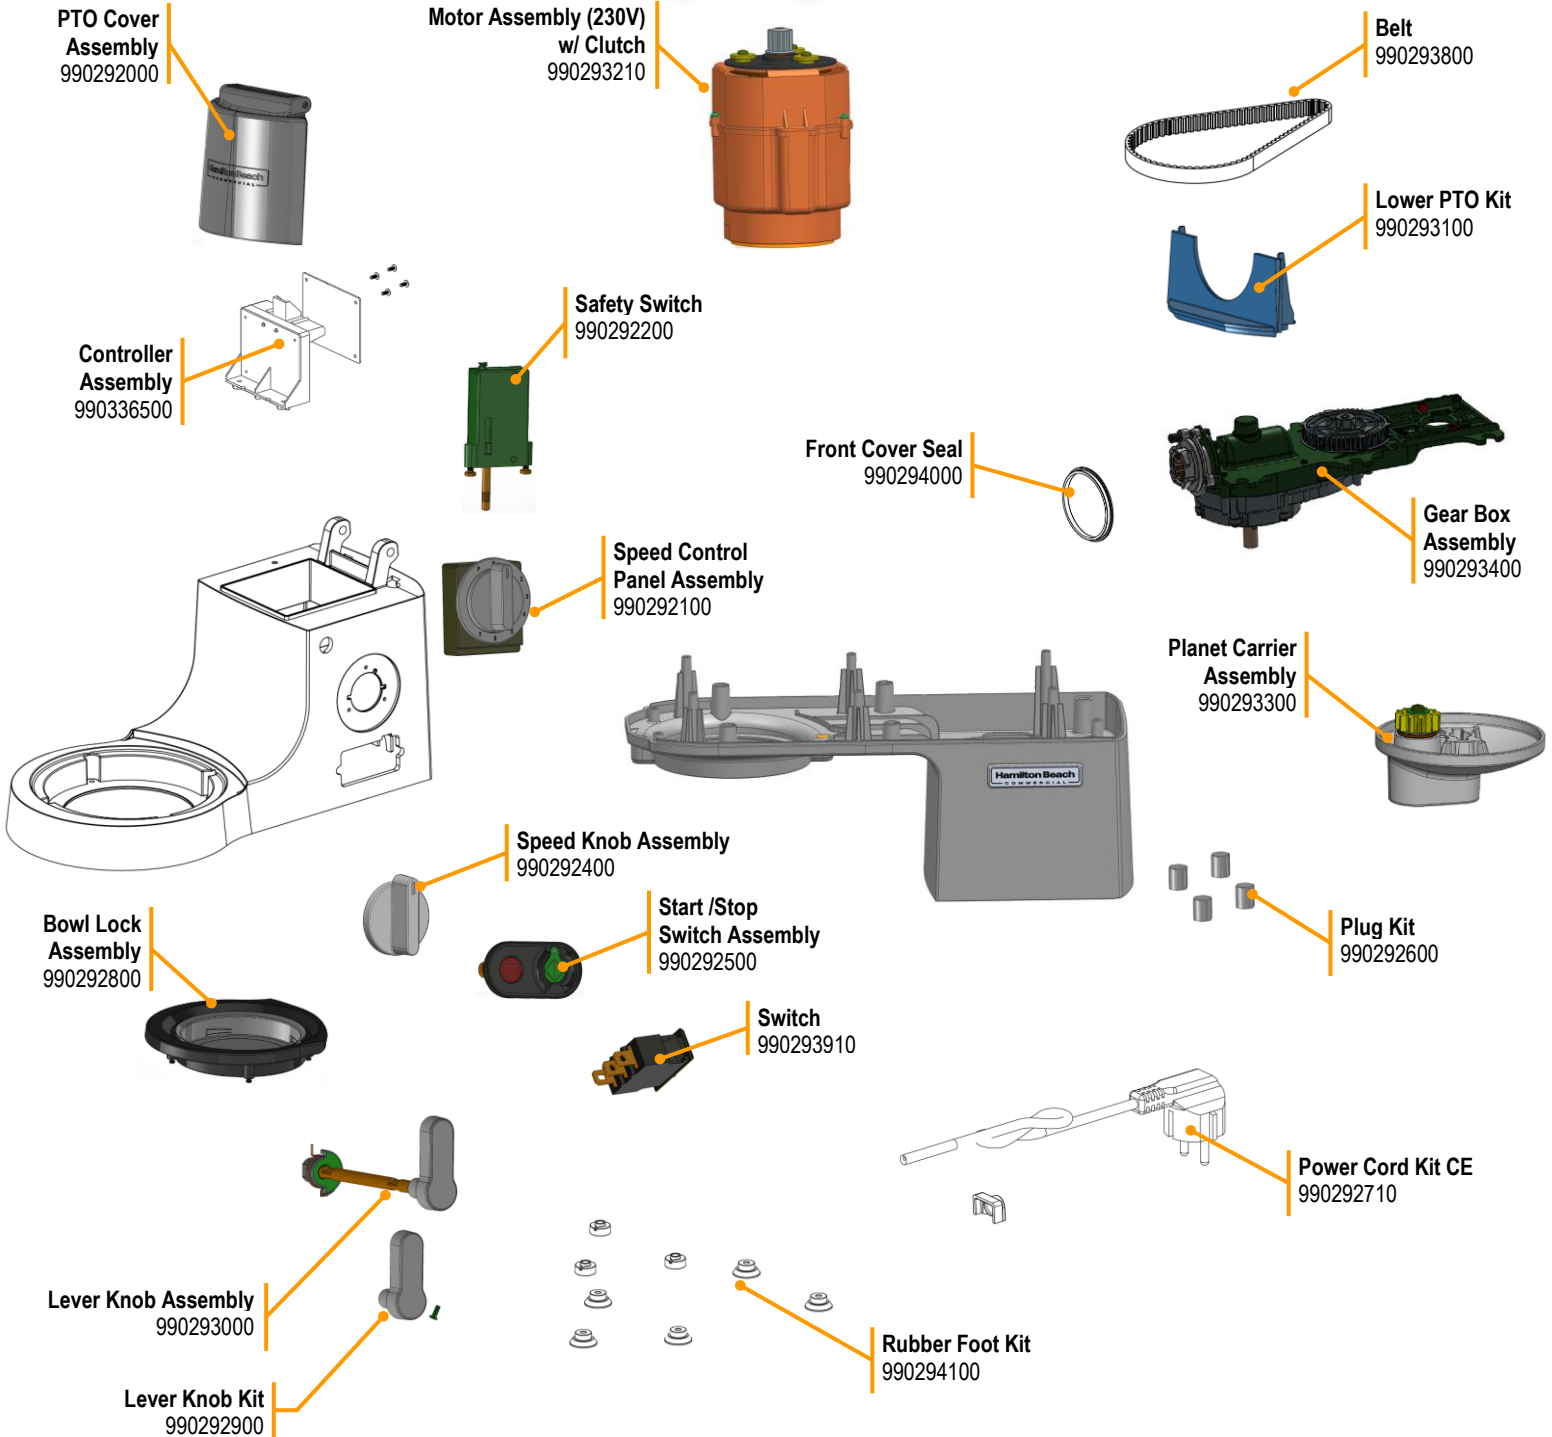

Parts and Accessories Diagram Model CPM800-CE (230V)

PROPRIETARY RIGHTS NOTICE This document and all information contained within it is the property of Hamilton Beach Brands, Inc. (HBB). It is confidential and proprietary and has been provided to you for a limited purpose. It must be returned or destroyed upon request. Disclosure, reproduction or use of this document and any information contained within it, in full or in part, for any purpose is forbidden without the prior written consent of HBB. No photographs may be taken of any article fabricated or assembled from this document without the prior written consent of HBB.

Replacement Parts

+7(812)987-08-81

 4421 Waterfront Drive Glen Allen, VA 23060	Revision Description: Create new CARE part.					
	Request Number:	DOC10184	Revision Date:	09/05/2019	Approved by:	DOC10184
	Issue Code(s):		Page:	1 of 2	Document #:	540097100
					Rev:	E