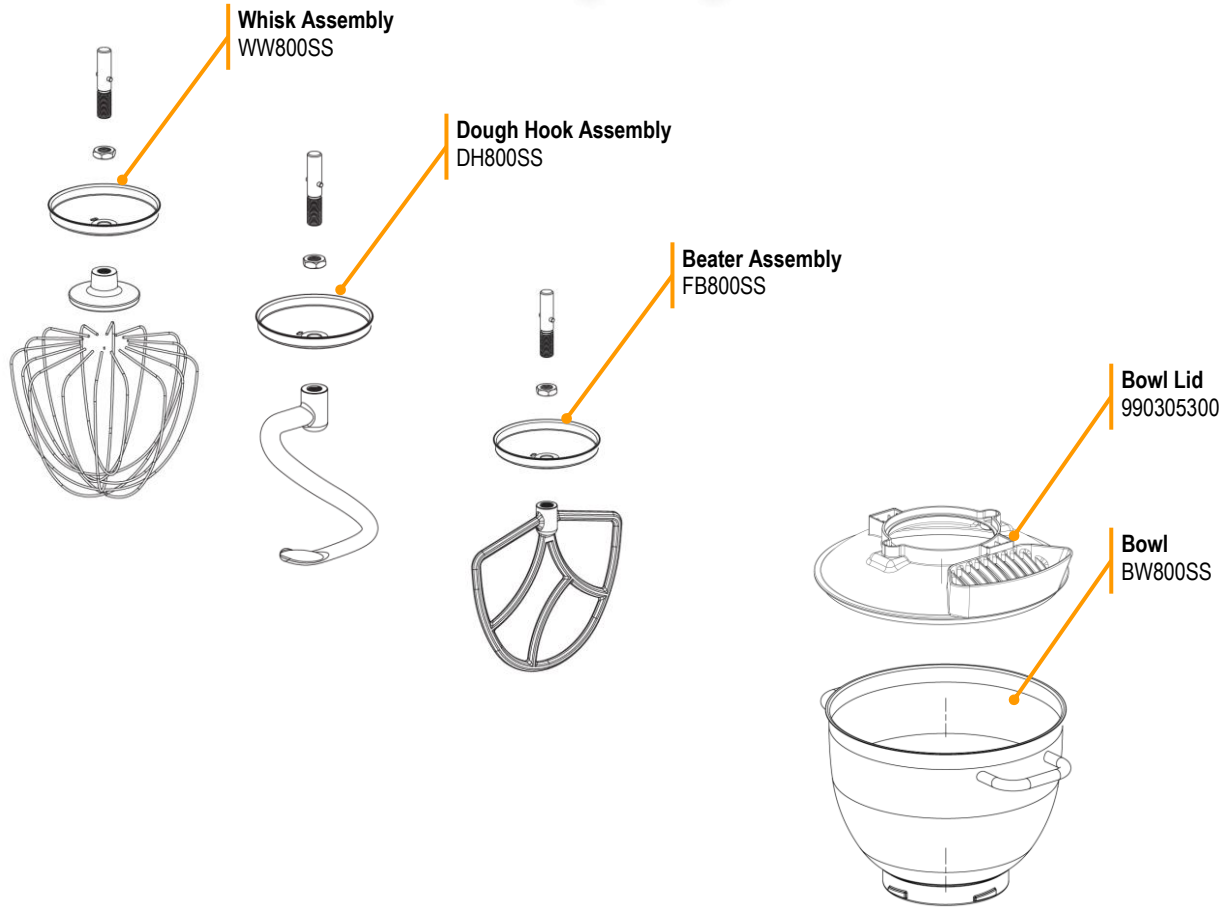

Parts and Accessories Diagram Model CPM800-CE (230V)

PROPRIETARY RIGHTS NOTICE This document and all information contained within it is the property of Hamilton Beach Brands, Inc. (HBB). It is confidential and proprietary and has been provided to you for a limited purpose. It must be returned or destroyed upon request. Disclosure, reproduction or use of this document and any information contained within it, in full or in part, for any purpose is forbidden without the prior written consent of HBB. No photographs may be taken of any article fabricated or assembled from this document without the prior written consent of HBB.

+7(812)987-08-81

  4421 Waterfront Drive Glen Allen, VA 23060	Revision Description:	Create new CARE part.						
	Request Number:	DOC10184	Revision Date:	09/05/2019	Approved by:	DOC10184		
	Issue Code(s):		Page:	2 of 2	Document #:	540097100	Rev:	E