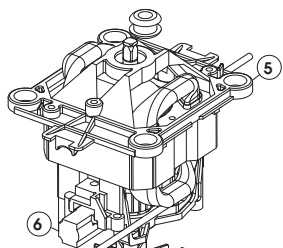

Vita-Prep® 3, Vita-Prep® & Vita-Pro®

vsezip.ru

+7(812)987-08

11