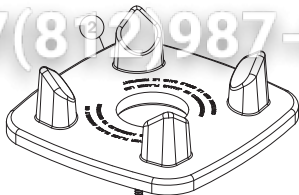

vsezip.ru

+7(812)987-08

11