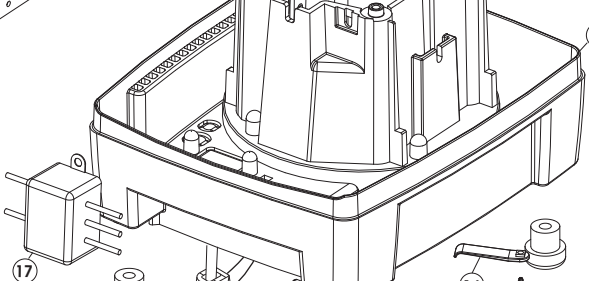

NOTE: Other than the drive socket, blade assembly and retainer nut, this unit is not user serviceable.

Items Sold Separately:

Vita-Prep® 3, Vita-Prep® & Vita-Pro®

vsezip.ru

+7(812)987-08

11

Vita-Prep® 3, Vita-Prep®, & Vita-Pro® Parts List 120V, 120V (Taiwan), 120V EMC (Taiwan)