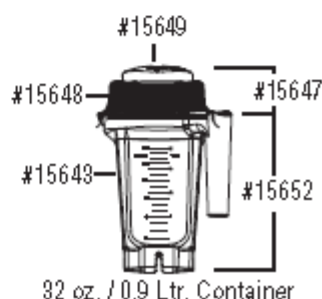

Vita-Pro® and Vita-Prep®

NOTE: Vita-Mix blenders come in several similar styles. Please be sure you are following the parts list for your blender model.

Зип Общепит

ysezip.ru

(718) 987-08

Item #	Part
755	Lid plug for 64 oz. / 2.0 Ltr. polycarbonate container
1192	Lid only (no plug) for 64 oz. / 2.0 Ltr. polycarbonate container
1191	Lid assembly for 64 oz. / 2.0 Ltr. polycarbonate container
1195	64 oz. / 2.0 Ltr. polycarbonate container, wet blade & lid assemblies
758	64 oz. / 2.0 Ltr. polycarbonate container only
1159	Lid plug for 48 oz. / 1.4 Ltr. polycarbonate/stackable container
15526	Lid only (no plug) for 48 oz. / 1.4 Ltr. polycarbonate/stackable container
15507	Lid assembly for 48 oz. / 1.4 Ltr. polycarbonate/stackable container
15504	48 oz. / 1.4 Ltr. polycarbonate/stackable container, wet blade & lid assemblies
15502	48 oz. / 1.4 Ltr. polycarbonate/stackable container only
1152	Blade agitator assembly (wet blade)
836	Heavy-duty retainer nut
791	Sound-reducing centering pad
891	Drive socket
PLS207	Variable speed control knob / timer control knob
760	Accelerator Tool
PLS112	Rubber Feet
XDM034	Use and Care manual (not shown)

NOTE: Other than the drive socket, blade assembly and retainer nut, this unit is not user serviceable.

Items Sold Separately: