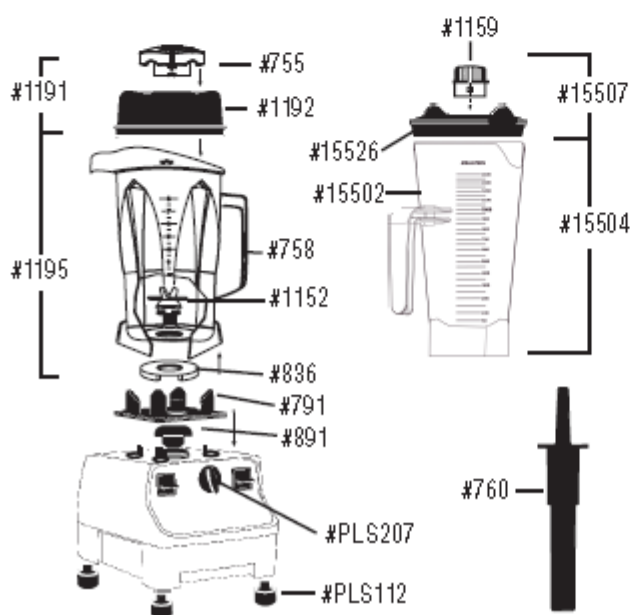

Vita-Pro® and Vita-Prep®

NOTE: Vita-Mix blenders come in several similar styles. Please be sure you are following the parts list for your blender model.

Зип Общепит

ysezip.ru

(718) 987-08

Item #	Part
755	Lid plug for 64 oz. / 2.0 Ltr. polycarbonate container
1192	Lid only (no plug) for 64 oz. / 2.0 Ltr. polycarbonate container
1191	Lid assembly for 64 oz. / 2.0 Ltr. polycarbonate container
1195	64 oz. / 2.0 Ltr. polycarbonate container, wet blade & lid assemblies
758	64 oz. / 2.0 Ltr. polycarbonate container only
1159	Lid plug for 48 oz. / 1.4 Ltr. polycarbonate/stackable container
15526	Lid only (no plug) for 48 oz. / 1.4 Ltr. polycarbonate/stackable container
15507	Lid assembly for 48 oz. / 1.4 Ltr. polycarbonate/stackable container
15504	48 oz. / 1.4 Ltr. polycarbonate/stackable container, wet blade & lid assemblies
15502	48 oz. / 1.4 Ltr. polycarbonate/stackable container only
1152	Blade agitator assembly (wet blade)
836	Heavy-duty retainer nut
791	Sound-reducing centering pad
891	Drive socket
PLS207	Variable speed control knob / timer control knob
760	Accelerator Tool
PLS112	Rubber Feet
XDM034	Use and Care manual (not shown)

NOTE: Other than the drive socket, blade assembly and retainer nut, this unit is not user serviceable.

Items Sold Separately: