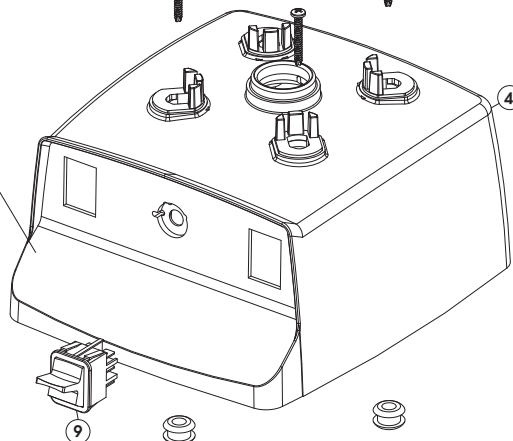

NOTE: Other than the drive socket, blade assembly and retainer nut, this unit is not user serviceable.

Items Sold Separately:

Vita-Prep® 3, Vita-Prep® & Vita-Pro®

vsezip.ru

+7(812)987-08

11

Vita-Prep® 3, Vita-Prep®, & Vita-Pro® Parts List 120V, 120V (Taiwan), 120V EMC (Taiwan)

NO.	NEW PART NO.	OLD PART NO.	DESCRIPTION
1	891	891	Drive Socket Assembly
1	15546	15546	Drive Socket Assembly (Set of 2)
1	15547	15547	Drive Socket Assembly (Set of 5)
2	791	791	Centering Pad
3	15726	FST102	Upper Shell Retainer Screws (4)
4	15757	PLS107	Upper Base Shell - Grey
4	15728	PLS111	Upper Base Shell - Black
5	15711	ASY216	Vita-Prep 3 Motor Assembly
5	15710	ASY209	Vita-Prep 3 Motor Assembly
5	15674	ASY154	Variable Speed Motor Assembly
5	15676	ASY143	Variable Speed Motor Assembly*
5	15670	ASY131	Variable Speed Motor Assembly
6	764	764	Brush Replacement Kit
7	15763	CTL111	Speed Control Circuit Board & Rotary Switch
7	15762	CTL103	Speed Control Circuit Board & Rotary Switch
8	15732	PLS207	Control Knob
9	15758	CTL104	On/Off Switch
10	15764	CTL105	High/Low Switch - Variable
11	LBL543	LBL543	Vita-Prep 3 Label
11	LBL219	LBL219	Vita-Prep Label
11	LBL119	LBL119	Vita-Pro Label
12	824	824	Thermal Protector Kit
NOT SHOWN	15515	15515	Thermal Switch Assembly Kit*
13	15760	ASY101	Base Frame Assembly
14	793	793	Cord Retainer Clip & Screw
NOT SHOWN	15759	CTL109	Power Resistor*
NOT SHOWN	15761	CTL112	Circuit Breaker*
15	15735	CTL151	Circuit Breaker
16	By Country	By Country	Power Cord
16	15756	WIR100	Power Cord
16	15737	PLG117	Power Cord
16	15738	PLG133	Power Cord
17	15739	CTL509	EMI Filter