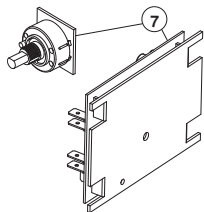

NOTE: Other than the drive socket, blade assembly and retainer nut, this unit is not user serviceable.

Items Sold Separately:

Vita-Prep® 3, Vita-Prep® & Vita-Pro®

vsezip.ru

+7(812)987-08

11

Vita-Prep® 3, Vita-Prep®, & Vita-Pro® Parts List 120V, 120V (Taiwan), 120V EMC (Taiwan)

NO.	NEW PART NO.	OLD PART NO.	DESCRIPTION
1	891	891	Drive Socket Assembly
1	15546	15546	Drive Socket Assembly (Set of 2)
1	15547	15547	Drive Socket Assembly (Set of 5)
2	791	791	Centering Pad
3	15726	FST102	Upper Shell Retainer Screws (4)
4	15757	PLS107	Upper Base Shell - Grey
4	15728	PLS111	Upper Base Shell - Black
5	15711	ASY216	Vita-Prep 3 Motor Assembly
5	15710	ASY209	Vita-Prep 3 Motor Assembly
5	15674	ASY154	Variable Speed Motor Assembly
5	15676	ASY143	Variable Speed Motor Assembly*
5	15670	ASY131	Variable Speed Motor Assembly
6	764	764	Brush Replacement Kit
7	15763	CTL111	Speed Control Circuit Board & Rotary Switch
7	15762	CTL103	Speed Control Circuit Board & Rotary Switch
8	15732	PLS207	Control Knob
9	15758	CTL104	On/Off Switch
10	15764	CTL105	High/Low Switch - Variable
11	LBL543	LBL543	Vita-Prep 3 Label
11	LBL219	LBL219	Vita-Prep Label
11	LBL119	LBL119	Vita-Pro Label
12	824	824	Thermal Protector Kit
NOT SHOWN	15515	15515	Thermal Switch Assembly Kit*
13	15760	ASY101	Base Frame Assembly
14	793	793	Cord Retainer Clip & Screw
NOT SHOWN	15759	CTL109	Power Resistor*
NOT SHOWN	15761	CTL112	Circuit Breaker*
15	15735	CTL151	Circuit Breaker
16	By Country	By Country	Power Cord
16	15756	WIR100	Power Cord
16	15737	PLG117	Power Cord
16	15738	PLG133	Power Cord
17	15739	CTL509	EMI Filter