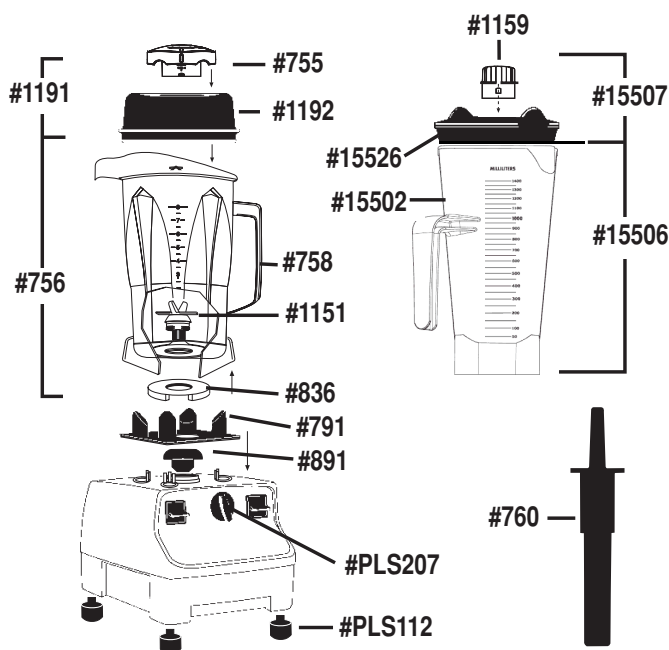

## BarBoss® and Drink Machines

**NOTE:** Vita-Mix® blenders come in several similar styles. Please be sure you are following the parts list for your blender model.

Item #	Part
755	Lid plug for 64 oz. / 2.0 Ltr. polycarbonate container
1192	Lid only (no plug) for 64 oz. / 2.0 Ltr. polycarbonate container
1191	Lid assembly for 64 oz. / 2.0 Ltr. polycarbonate container
756	64 oz. / 2.0 Ltr. polycarbonate container, ice blade & lid assemblies
758	64 oz. / 2.0 Ltr. polycarbonate container only
1159	Lid plug for 48 oz. / 1.4 Ltr. polycarbonate/stackable container
15526	Lid only (no plug) for 48 oz. / 1.4 Ltr. polycarbonate/stackable container
15507	Lid assembly for 48 oz. / 1.4 Ltr. polycarbonate/stackable container
15506	48 oz. / 1.4 Ltr. polycarbonate/stackable container, ice blade & lid assemblies
15502	48 oz. / 1.4 Ltr. polycarbonate/stackable container only
1151	Blade agitator assembly (ice blade)
836	Heavy-duty retainer nut
791	Sound-reducing centering pad
891	Drive socket
PLS207	Variable speed control knob / timer control knob
760	Accelerator Tool
PLS112	Rubber Feet
XDM034	Use and Care manual (not shown)

**NOTE:** Other than the drive socket, blade assembly and retainer nut, this unit is not user serviceable.

### Items Sold Separately:

#15596 - Retainer Nut Wrench

PLS145 - One-Piece Lid

32 oz. / 0.9 Ltr. Container

\*Machines before Serial No. 000768A059210356