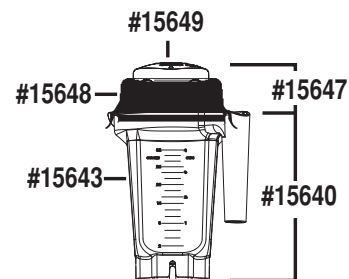

### Items Sold Separately:

#15596 - Retainer Nut Wrench

PLS145 - One-Piece Lid

32 oz. / 0.9 Ltr. Container