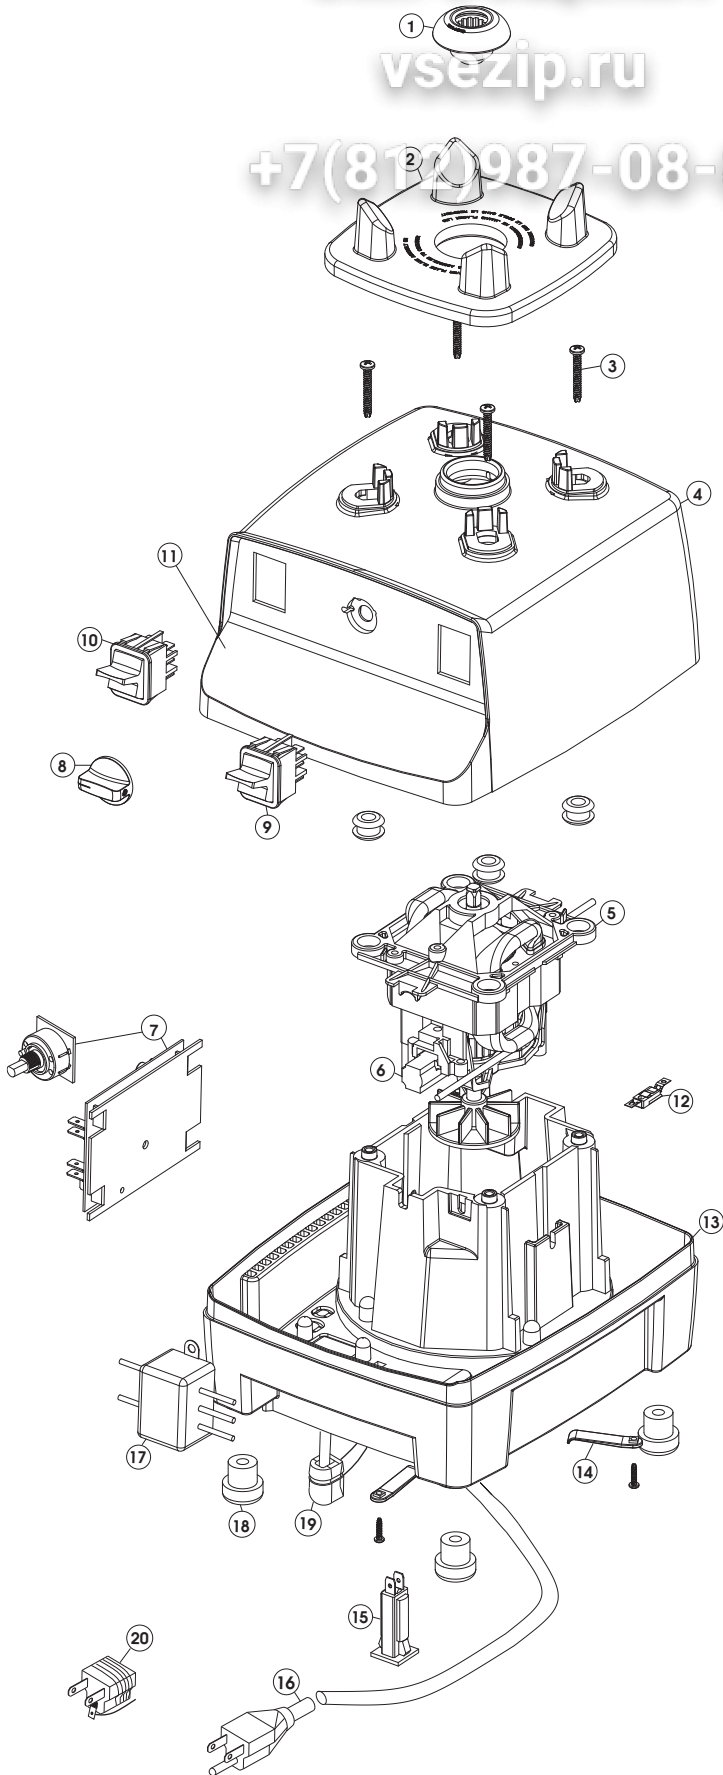

### Items Sold Separately:

#15596 - Retainer Nut Wrench

PLS145 - One-Piece Lid

32 oz. / 0.9 Ltr. Container

# Drink Machine Variable Speed Parts List – 100V (Japan), 120V, 120V (Taiwan), 120V EMC (Taiwan), 220/240V

NO.	NEW PART NO.	OLD PART NO.	DESCRIPTION	VOLTAGE	QTY./PACK
1	891	891	Drive Socket Assembly	All	1
1	15546	15546	Drive Socket Assembly (Set of 2)	All	2
1	15547	15547	Drive Socket Assembly (Set of 5)	All	5
2	791	791	Centering Pad	All	1
3	15726	FST102	Upper Shell Retainer Screws (4)	All	4
4	15757	PLS107	Upper Base Shell - Grey	All	1
4	15728	PLS111	Upper Base Shell - Black	All	1
5	15674	ASY154	Variable Speed Motor Assembly	220/240V	1
5	15676	ASY143	Variable Speed Motor Assembly*	220/240V	1
5	15670	ASY131	Variable Speed Motor Assembly	100/120/120V EMC	1
6	764	764	Brush Replacement Kit	All	2
7	15763	CTL111	Speed Control Circuit Board & Rotary Switch	220/240V	1
7	15762	CTL103	Speed Control Circuit Board & Rotary Switch	100/120/120V EMC	1
8	15732	PLS207	Control Knob	All	1
9	15758	CTL104	On/Off Switch	All	1
10	15764	CTL105	High/Low Switch - Variable	All	1
11	LBL102	LBL102	Variable Speed Drink Machine Label	All	1
12	824	824	Thermal Protector Kit	100/120/120V EMC	1
NOT SHOWN	15515	15515	Thermal Switch Assembly Kit*	220/240V	1
13	15760	ASY101	Base Frame Assembly	All	1
14	793	793	Cord Retainer Clip & Screw	All	4
NOT SHOWN	15759	CTL109	Power Resistor*	220/240V	1
NOT SHOWN	15761	CTL112	Circuit Breaker*	220/240V	1
15	15735	CTL151	Circuit Breaker	220/240V	1
16	By Country	By Country	Power Cord	220/240V	1
16	15756	WIR100	Power Cord	120V	1
16	15737	PLG117	Power Cord	100V	1
16	15738	PLG133	Power Cord	120V EMC	1
17	15739	CTL509	EMI Filter	220/240V	1
17	15740	CTL131	EMI Filter	100V	1
17	15741	CTL515	EMI Filter	120V EMC	1
18	794	794	Rubber Feet (4)	All	4
19	15742	FST815	Power Cord Strain Relief	220/240V	1
19	15743	CON800	Power Cord Strain Relief	100/120/120V EMC	1
20	15745	CTL125	Japanese Adapter	100V	1
NOT SHOWN	15748	n/a	Base Frame Channel (3)	All	3