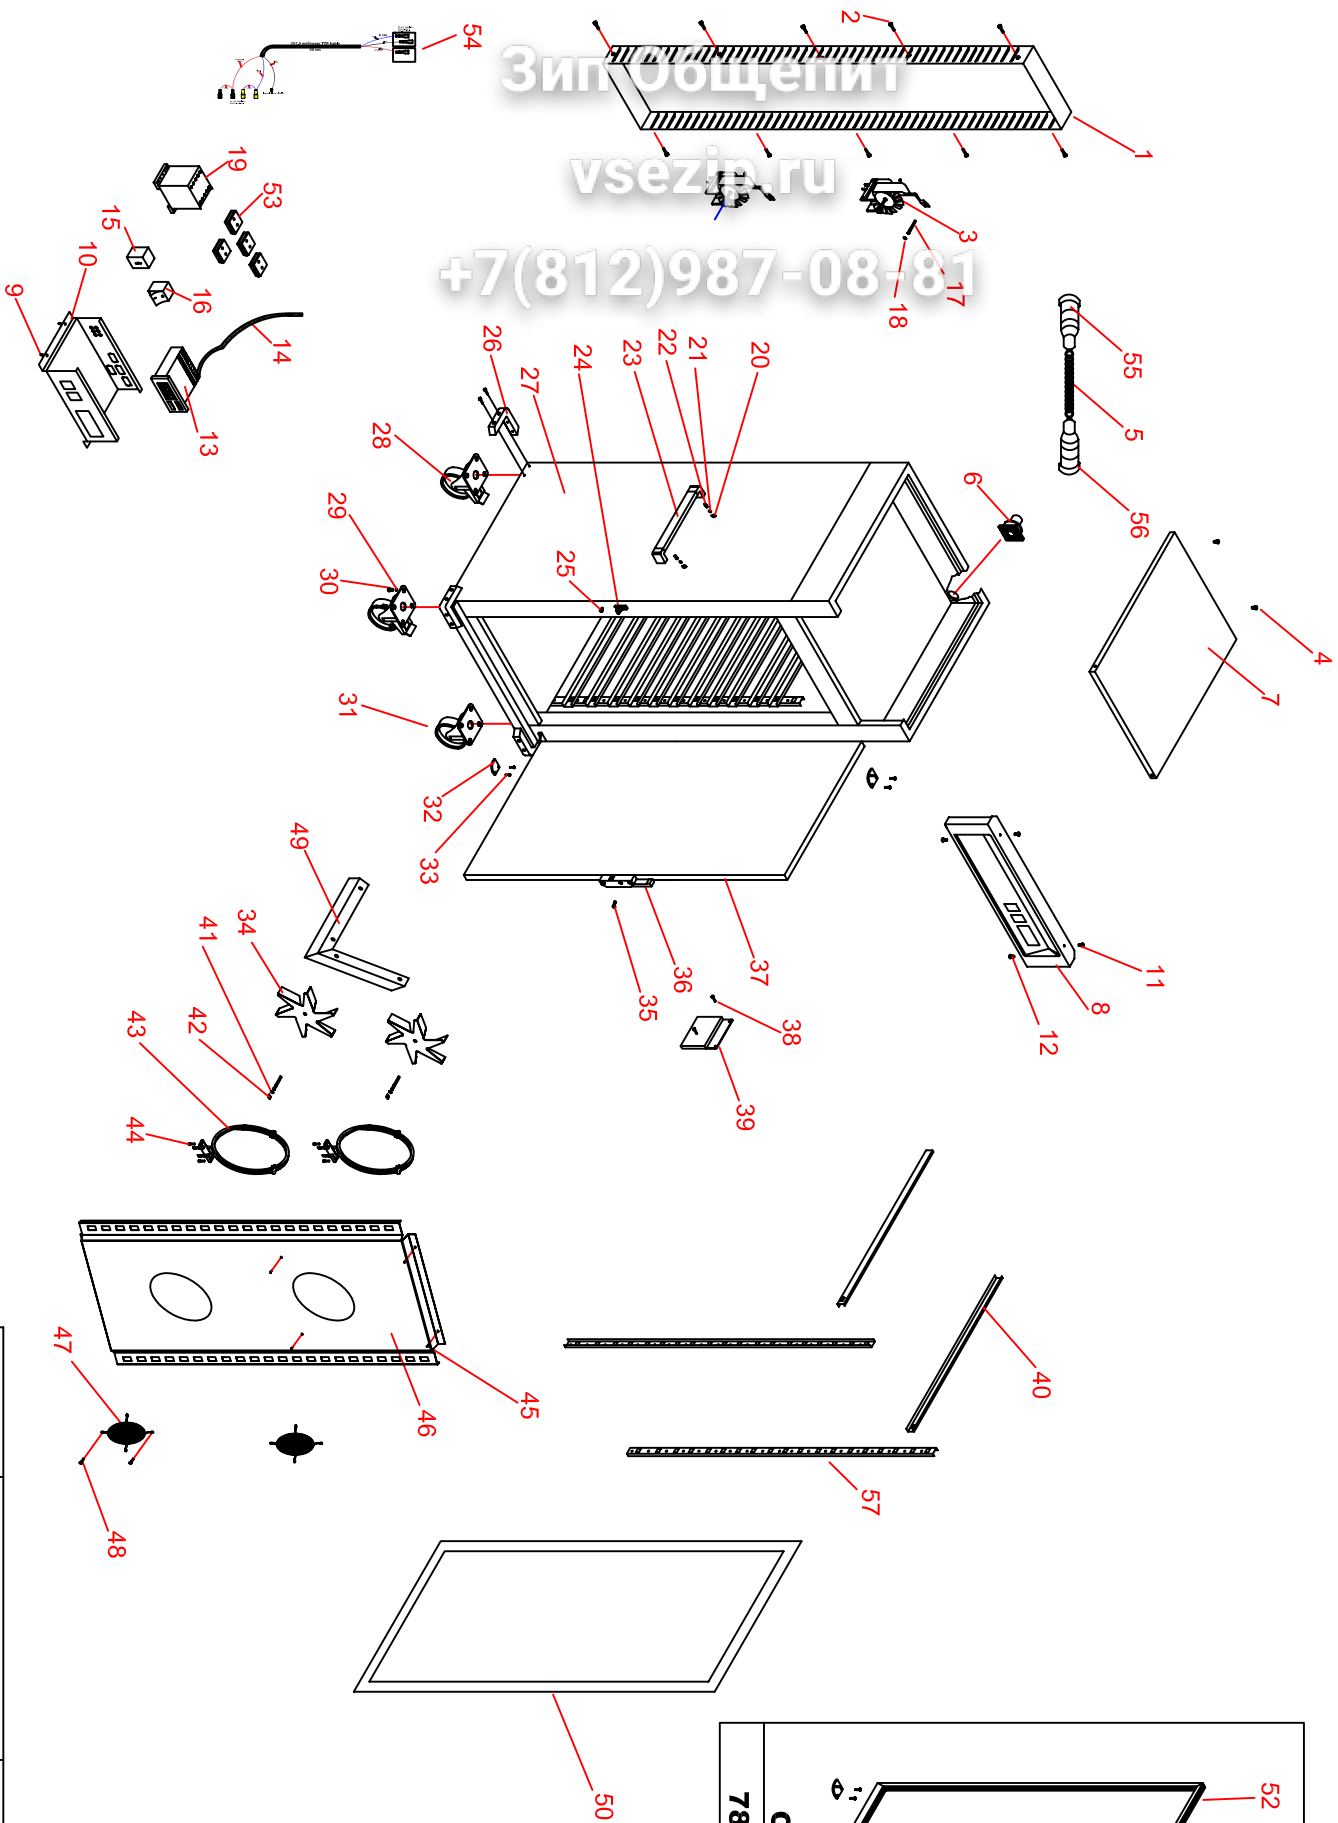

Зип Общепит

vsezip.ru

+7(812)987-08-81

01 / 27.02.2006	Genel revizyon yapıldı.
Rev./Tarih	Açıklamalar
Çizen/Drawn by	İsım/Name
E. DİRİCE	İmza/Sign.
Kontrol/Checked by	Tarih/Date
Y. AKIN /İMDEDE	15.04.2005
Onay/Approval	
Y. ŞİTLİÇİ	15.04.2005
Ölçek/Scale	
OBAC 70180	ODIC
OBAC 70180	FRANCE
	Kod / Code : 7868.70180.01
	Resim No: 395.000.00
	aysberg
	SOGUTMA METAL SAN. TIC. AS