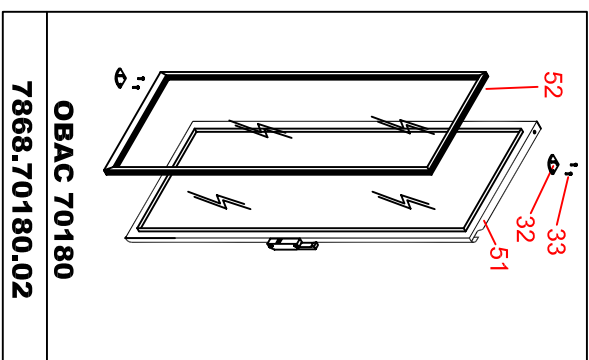

Зип Общепит

vsezip.ru

+7(812)987-08-81

01 / 27.02.2006	Genel revizyon yapıldı.
Rev./Tarih	Açıklamalar
Çizen/Drawn by	İsım/Name
E. DİRİCE	İmza/Sign.
Kontrol/Checked by	Tarih/Date
Y. AKIN /İMDEDE	15.04.2005
Onay/Approval	
Y. ŞİTLİÇİ	15.04.2005
Ölçek/Scale	
OBAC 70180	ODIC
OBAC 70180	FRANCE
	Kod / Code : 7868.70180.01
	Resim No: 395.000.00
	aysberg
	SOGUTMA METAL SAN. TIC. AS