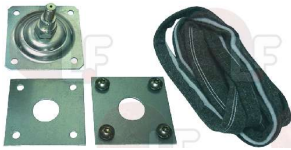

3063108 KIT PIN FOR DRUM

for Dryer (GIRBAU) SEI12
for Dryer (IPSO) DR25 - DR35
for Dryer (PRIMUS) DA11 - DA13 - DA15
for Dryer (WHIRLPOOL) SACE11 - SACE13 - SACE17
SWE111 - SWE131 - SWE151