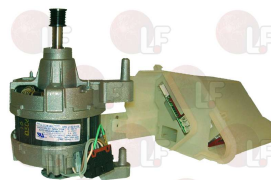

3340026 MOTOR AND MOTOR CONTROL BOARD SET

mod. AHV 2-42-P-09 - 0-380
380 HZ / 250V
for Washing machine (PRIMUS) P6 - P7
for Washing machine (WHIRLPOOL) WACS6 - WACS7
WAC17 - WAC8