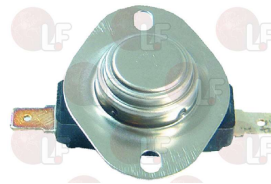

PRIMUS RSPM409433

3744038 CONTACT THERMOSTAT 150° C

mounting distance 40 mm  
for Dryer (IMESA) ES5EGC - ES5EGE - ES5EIC  
ES5EIE  
for Dryer (PRIMUS) DAM5  
for Dryer (WHIRLPOOL) AGB204/WP - AGB205/WP  
AGB206/WP - AGB207/WP - SACE5 - SE5GC - SE5GE  
SE5IC - SE5IE