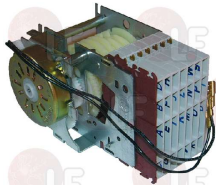

Suitable for:

PRIMUS **ЗПИП** общепит

Suitable for:

Reversing switches

3210023 REVERSING SWITCH PR1840

for Washing machine (PRIMUS) F10 - F6 - F7 - RS10
RS16 - RS22 - RS7
for Washing machine (WHIRLPOOL) WAC11 - WAC17
WAC23 - WAC8