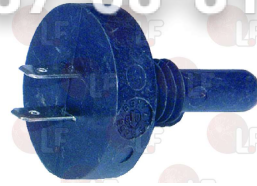

Suitable for:

5045222 TEMPERATURE PROBE PT1000

cable length 3 m
for Dryer (PRIMUS) T24 - T9

PRIMUS 516092

PRIMUS Общепит

Suitable for:

3327171 THERMISTOR FOR TEMPERATURE PROBE

for Dryer (PRIMUS) DA11 - DA13 - DA15 - DA9
for Dryer (WHIRLPOOL) SACE11 - SACE13 - SACE17
SACE8 - SWE111 - SWE131 - SWE151