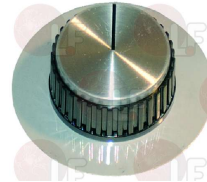

Suitable for:

Suitable for:

Thermostats

7104441 RANCO ADJUSTABLE THERMOSTAT 88°C±135°C
bulb ø 8x195 mm - capillary length 295 mm
for Dryer (PRIMUS) D14 - SWE140

7104463 THERMOSTAT PUSH-BUTTON
for Dryer (PRIMUS) D14 - SWE140

+7(812)987-08-81

PRIMUS RSPM400780

PRIMUS RSPM400777

3444825 THERMOSTAT PSP01 230V 50Hz
frame dimensions 95x95 mm
for Washing machine (POLIMATIC) FS33 - FS40 - FS55
XS22
for Washing machine (PRIMUS) FS33 - FS40 - FS55
XS22

3444006 THERMOSTAT TR2 0-210°C
D-shaped pin ø 6x4.6 mm
capillary length 1000 mm - 15A 250V
bulb ø 5x140 mm