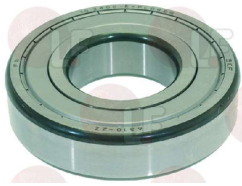

Suitable for:

3063013 BEARING 6310 2Z

for Washing machine (DANUBE) GF23 - GF26
for Washing machine (GIRBAU) HS6017 - WR23 - WR26
for Washing machine (GRANDIMPIANTI) GF23 - GF26 - WR26
for Washing machine (IPSO) WFF135 - WFF150
WFF165 - WFF185 - WFF235 - WF135 - WF150
WF165 - WF185 - WF235
for Washing machine (MARENO) FM12 - FM18E - FM18G
FM18V - FM8
for Washing machine (POLIMATIC) FS16 - RS18 - RS22
for Washing machine (PRIMUS) FS16 - RS18 - RS22
for Washing machine (WHIRLPOOL) LWS160 - WACS17
WAC17/23