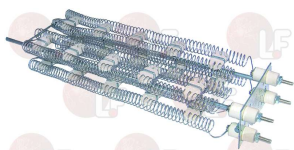

PRIMUS RSPM405253

3355893 HEATING ELEMENT 6000W 230/400V
dimensions 360x90x50 mm
for Dryer (IPSO) CD165 - CD220 - CD350
for Dryer (POLIMATIC) T11 - T13 - T16 - T24 - T35
for Dryer (PRIMUS) T11 - T13 - T16 - T24 - T35
T9