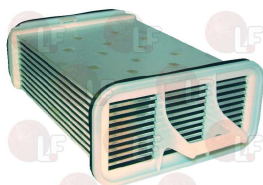

3123129 FILTER FOR CONDENSER
length 360 mm/width.240 mm
for Dryer (ASKO) TDC44
for Dryer (IMESA) ES5EGC
for Dryer (PRIMUS) DAMC5
for Dryer (WHIRLPOOL) AGB205 - SACE5