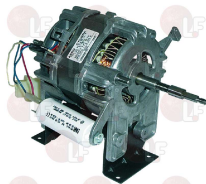

PRIMUS 8061824

3340037 MOTOR VENTILATOR IMPELLER

\varnothing 115 mm - thickness 43 mm

PRIMUS 8055200

PRIMUS 8065305

3340028 THREE-PHASE MOTOR HANNING

230/400 V - 50 Hz
for Washing machine (PRIMUS) F10 - RS10
for Washing machine (WHIRLPOOL) LW100 - WAC11