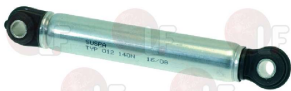

PRIMUS 326270001064

3007010 SHOCK ABSORBER TYP 012 140N
for Washing machine (DANUBE) GF10 - GF15 - GF18
GF8
for Washing machine (GRANDIMPIANTI) WFEC11
WFEC18 - WFEC8 - WFM11 - WFM18 - WFM6 - WFM6S
for Washing machine (IPSO) HF150 - HF185 - HW131
HW164 - HW64 - HW72 - HW75 - HW94
for Washing machine (PRIMUS) FS10 - FS7 - P6 - P7
for Washing machine (WHIRLPOOL) WACS11 - WACS6
WACS7 - WACS8