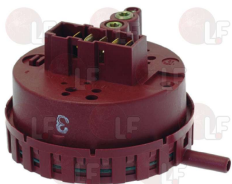

PRIMUS PRI340000074

3320158 PRESSURE SWITCH 87/35-310/265
for Washing machine (ASKO) WMC55 - WMP55
for Washing machine (GRANDIMPIANTI) WFEC5
for Washing machine (IMESA) LM5EGDP - LM5EGDV
LM5EIDP - LM5EIDV
for Washing machine (PRIMUS) PW5
for Washing machine (WHIRLPOOL) AGB200/WP
AGB201/WP - AGB202/WP - AGB203/WP