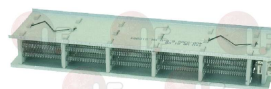

Suitable for:

3355893 HEATING ELEMENT 6000W 230/400V
dimensions 360x90x50 mm
for Dryer (IPSO) CD165 - CD220 - CD350
for Dryer (POLIMATIC) T11 - T13 - T16 - T24 - T35
for Dryer (PRIMUS) T11 - T13 - T16 - T24 - T35
T9