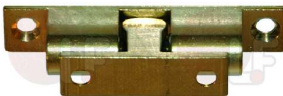

Suitable for:

3454027 3-PHASE CONTACTOR

for motor 24V-2.2Kw
for Dryer (PRIMUS) DA11 - DA13 - DA15
for Dryer (WHIRLPOOL) SACE11 - SACE13 - SACE17
SWE111 - SWE131 - SWE151

PRIMUS RSPM413614

PRIMUS Общепит

Suitable for:

vsezip.ru

+7(812)987-08-81

Door catches

3242625 DOOR HOOK

for Washing machine (PRIMUS) P5
for Washing machine (WHIRLPOOL) LWS51M

PRIMUS BLO0005407800

3242638 HOOK PRESSURE SPRING

PRIMUS BLO0008126400

PRIMUS BLO0008126400

3242637 PLASTIC FINGER

for hook

PRIMUS BLO0003851300

7104461 MECHANICAL DOOR LOCK

for Dryer (PRIMUS) T24

PRIMUS 514530

7104465 LOCK PLATE

for Dryer (PRIMUS) T24

PRIMUS 524366