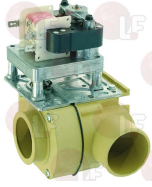

PRIMUS PRI340055051

PRIMUS 101014

Suitable for:

3120295 DRAIN SOLENOID VALVE MDP-0-2RA

normally OPEN - 220/240V 50/60Hz 24AMP
inlet \varnothing 50 mm - outlet \varnothing 50 mm
for Washing machine (GRANDIMPIANTI) WFM6 - WFM6S
for Washing machine (POLIMATIC) P65 - P75
for Washing machine (PRIMUS) P6 - P7