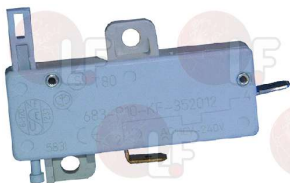

PRIMUS PRI610032077

3242636 COMPLETE LOCK 220V

PRIMUS PRI610057077

3242652 CONTROL ARM

for lock

PRIMUS PRI610000135

Suitable for:

3803013 DOOR CONTACT
110-240V
for lock mod.682-P10