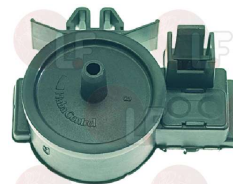

PRIMUS 8064275

PRIMUS 8064348

3320209 SAFETY PRESSURE SWITCH
for Washing machine (ASKO) WMC55 - WMP55
for Washing machine (GRANDIMPIANTI) WFEC5
for Washing machine (IMESA) LM5EGDP - LM5EGDV
LM5EIDP - LM5EIDV
for Washing machine (PRIMUS) PW5
for Washing machine (WHIRLPOOL) AGB200/WP
AGB201/WP - AGB202/WP - AGB203/WP