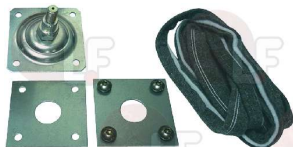

3063108 KIT PIN FOR DRUM

for Dryer (GIRBAU) SEI12
for Dryer (IPSO) DR25 - DR35
for Dryer (PRIMUS) DA11 - DA13 - DA15
for Dryer (WHIRLPOOL) SACE11 - SACE13 - SACE17
SWE111 - SWE131 - SWE151