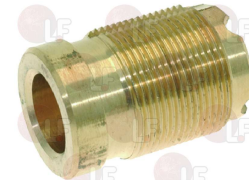

PRIMUS 323622641243

3242507 SCREW BUSHING FOR DOOR HANDLE

ø external 30 mm - ø internal 18 mm - height 45 mm
for Washing machine (GRANDIMPIANTI) WFM33 - WFM40
WFM55
for Washing machine (POLIMATIC) FS33 - FS40 - FS55
for Washing machine (PRIMUS) FS33 - FS40 - FS55