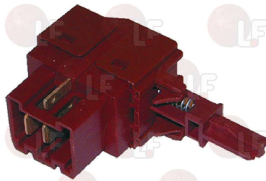

Switches

7104459 BIPOLAR REVERSING SWITCH
for DRIER PRIMUS T24

PRIMUS 100388

5054351 BIPOLAR SWITCH
mounting hole 14x28 mm
for DRIER PRIMUS T9-11-13

PRIMUS 506045

3319640 DOOR OPENING SWITCH
for Washing machine (PRIMUS) P5
for Washing machine (WHIRLPOOL) LWS51M