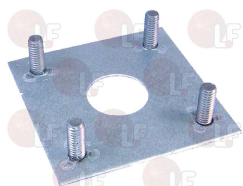

5044504 ROLLER BEARING NU2215 ECP

for Washing machine (PRIMUS) F22 - WACS17

PRIMUS PRI608000079

3063095 SPACER

PRIMUS RSP430352

3063106 WHEEL FOR BASKET SUPPORT

for Dryer (IMESA) ES5
 for Dryer (PRIMUS) DAM5
 for Dryer (WHIRLPOOL) AGB205 - AGB207 - SACES