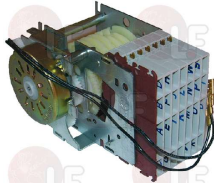

Reversing switches

3210023 REVERSING SWITCH PR1840

for Washing machine (PRIMUS) F10 - F6 - F7 - RS10
RS16 - RS22 - RS7
for Washing machine (WHIRLPOOL) WAC11 - WAC17
WAC23 - WAC8