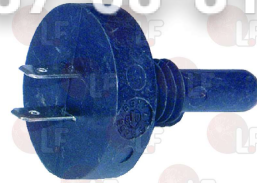

Suitable for:

5045222 TEMPERATURE PROBE PT1000

cable length 3 m
for Dryer (PRIMUS) T24 - T9

PRIMUS 516092

PRIMUS Общепит

Suitable for:

3327171 THERMISTOR FOR TEMPERATURE PROBE

for Dryer (PRIMUS) DA11 - DA13 - DA15 - DA9
for Dryer (WHIRLPOOL) SACE11 - SACE13 - SACE17
SACE8 - SWE111 - SWE131 - SWE151