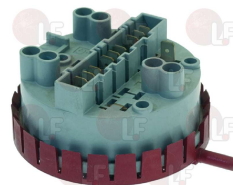

PRIMUS PRI340000076

PRIMUS PRI340000076

3320219 PRESSOSTAT 250V 16A
3 levels: 150/80 - 240/100 - 285/160

PRIMUS PRI340000075

PRIMUS PRI340001075

3320162 PRESSURE SWITCH 520/370-445/350-210/160
16A 250V
for Washing machine (GRANDIMPIANTI) WM22000
for Washing machine (POLIMATIC) FS33 - FS40 - FS55
XS22
for Washing machine (PRIMUS) FS33 - FS40 - FS55
XS22