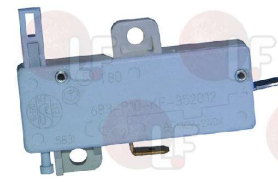

3803013 DOOR CONTACT

110-240V
for lock mod.682-P10