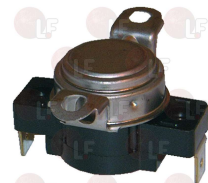

PRIMUS RSP510701

PRIMUS RSP62641

3744029 SAFETY THERMOSTAT 300°C

for Dryer (PRIMUS)
for Dryer (WHIRLPOOL)