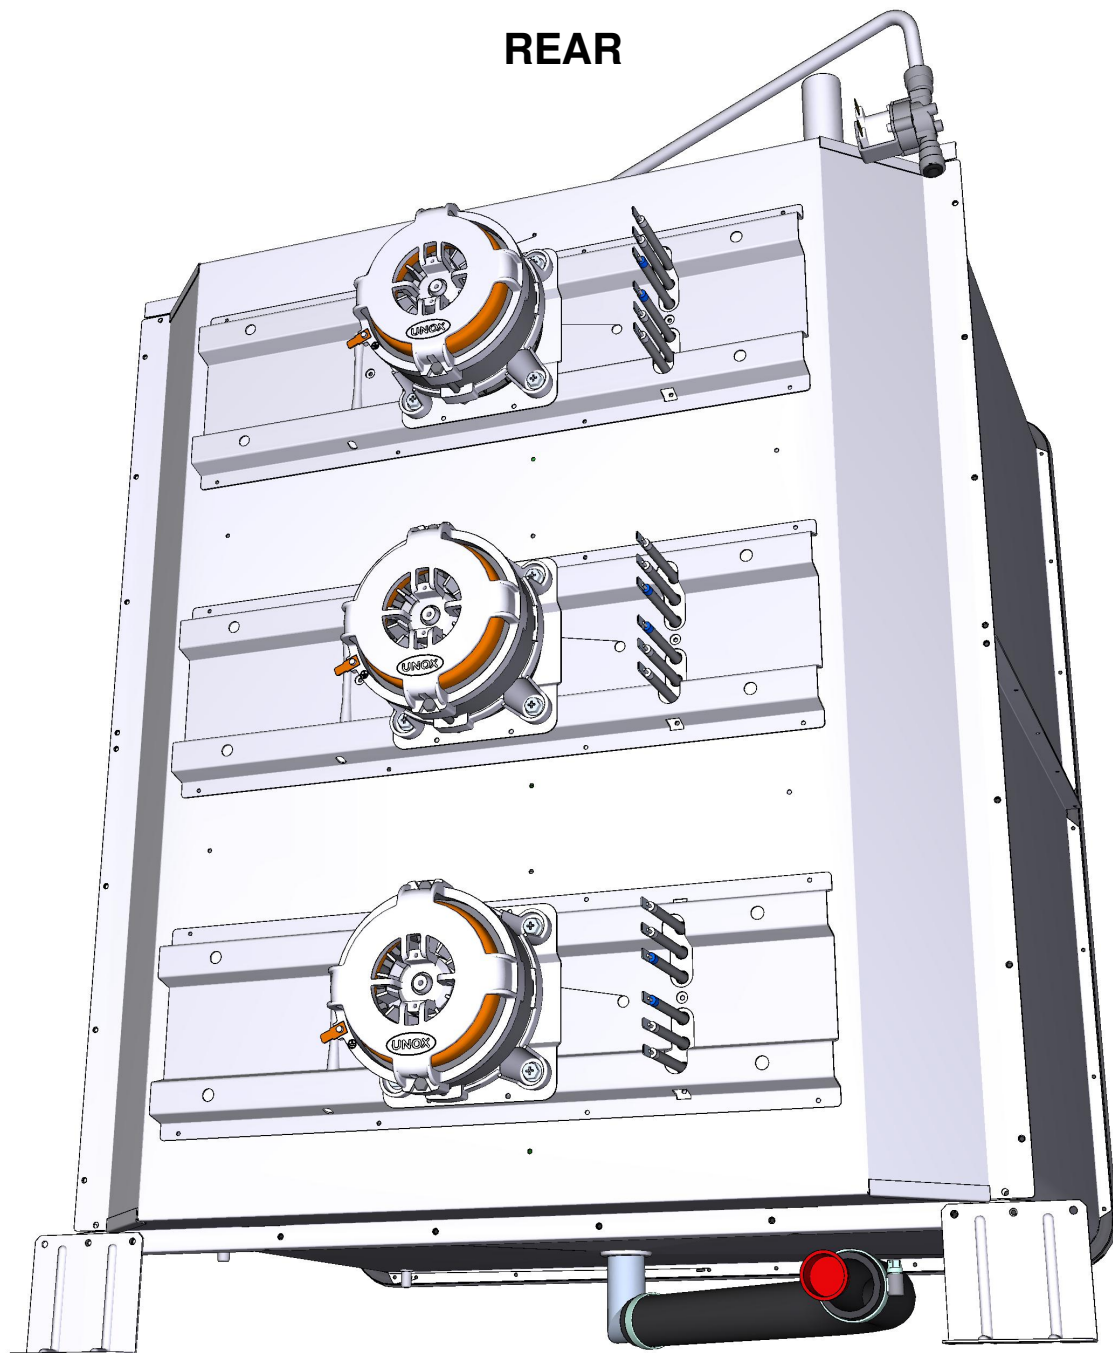

Зип Общежит

ASM3406B/0.D00 Cooking chamber

vsezip.ru

+7(812)987-08-81

ASM3406B/0.D00 - Cooking chamber

REAR