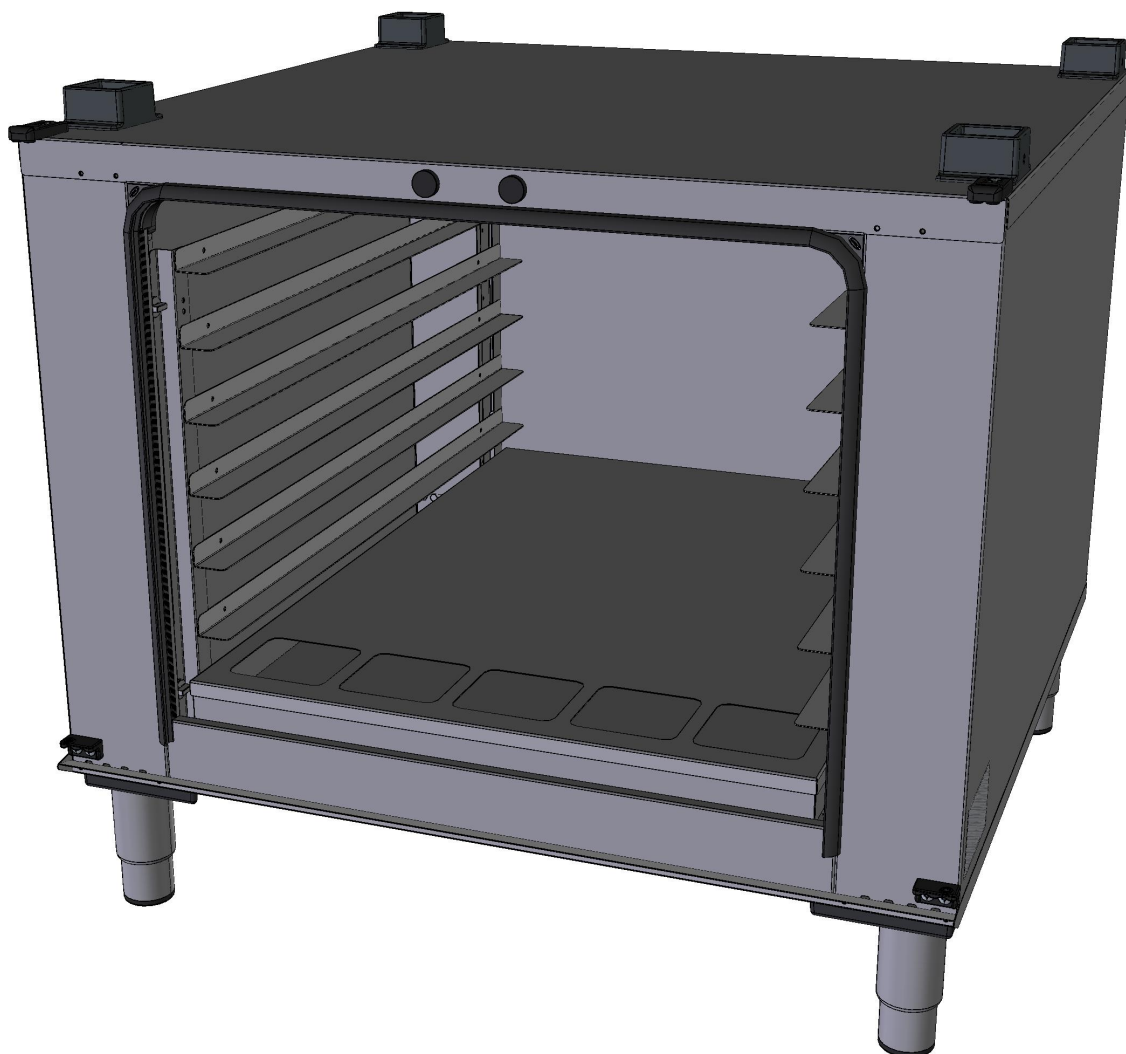

Зип Общепит **ASM2992A/0.D00 External cover**

vsezip.ru

+7(812)987-08-81

ASM2992A/0.D00 - External cover

FRONT