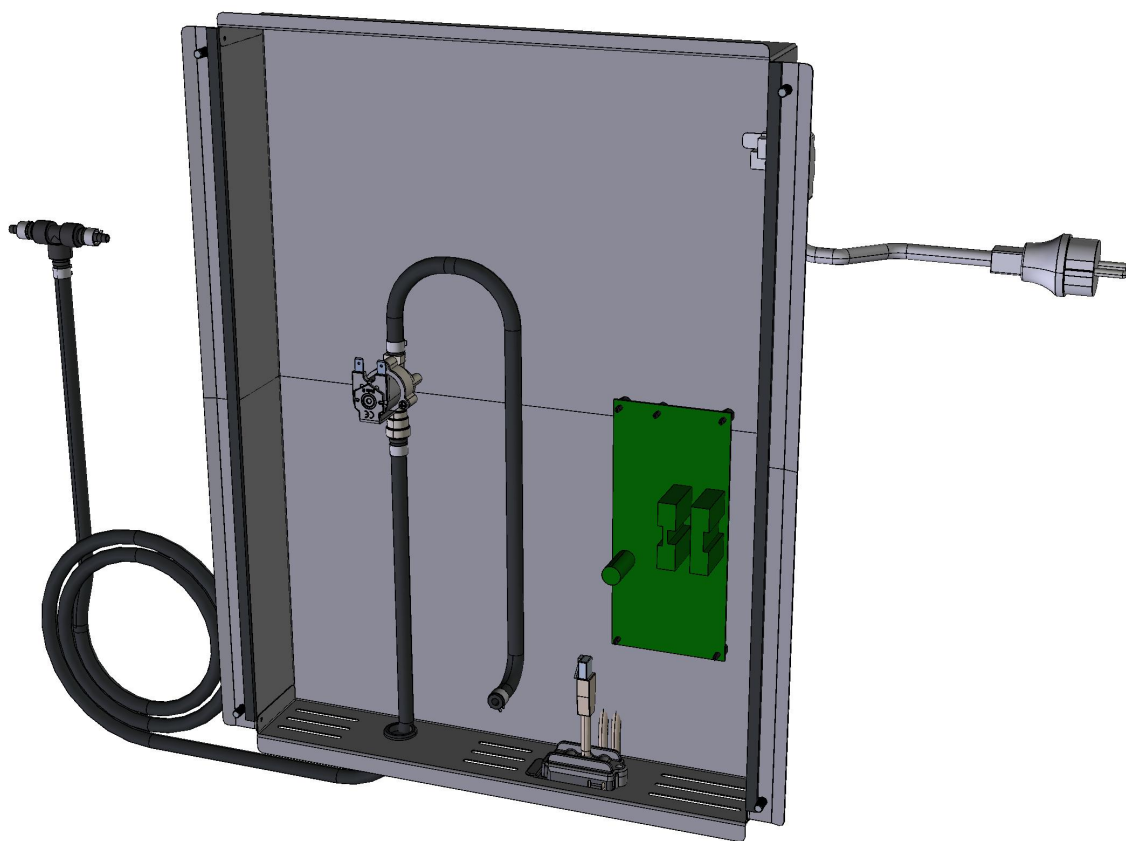

Зип Общепит

ASM2997B/0.D00 General overview

vsezip.ru

+7(812)987-08-81

ASM2997B/0.D00 - General overview

FRONT