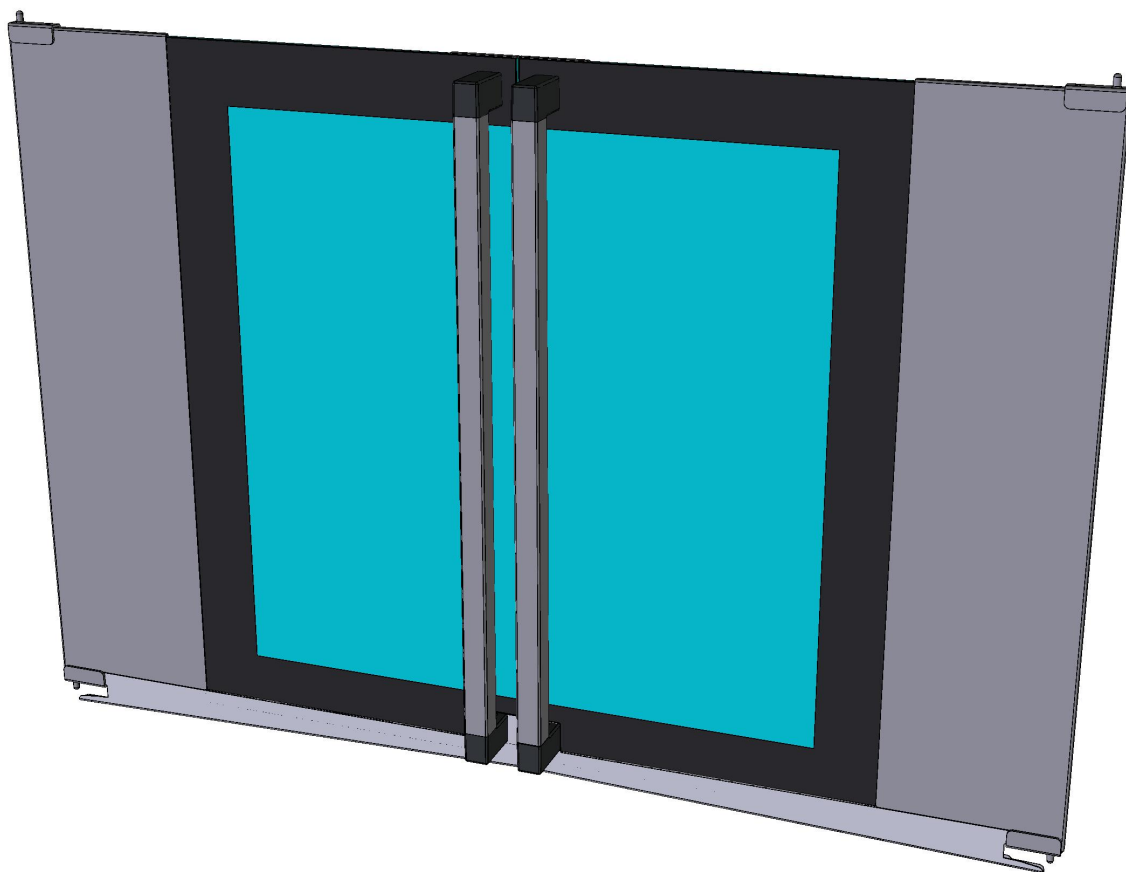

Зип Общепит

ASM2994A/0.D00 General overview

vsezip.ru

+7(812)987-08-81

ASM2994A/0.D00 - General overview

FRONT