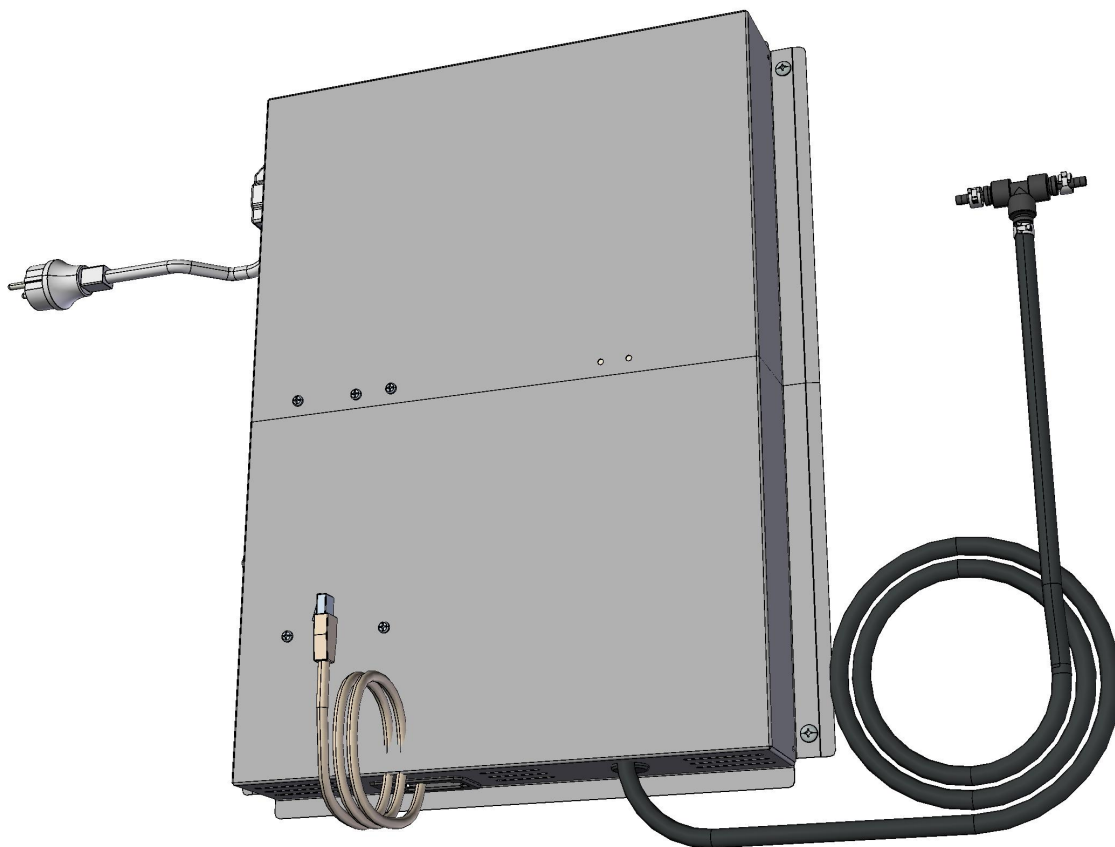

Зип Общепит

ASM2997B/0.D00 General overview

vsezip.ru

+7(812)987-08-81

ASM2997B/0.D00 - General overview

REAR