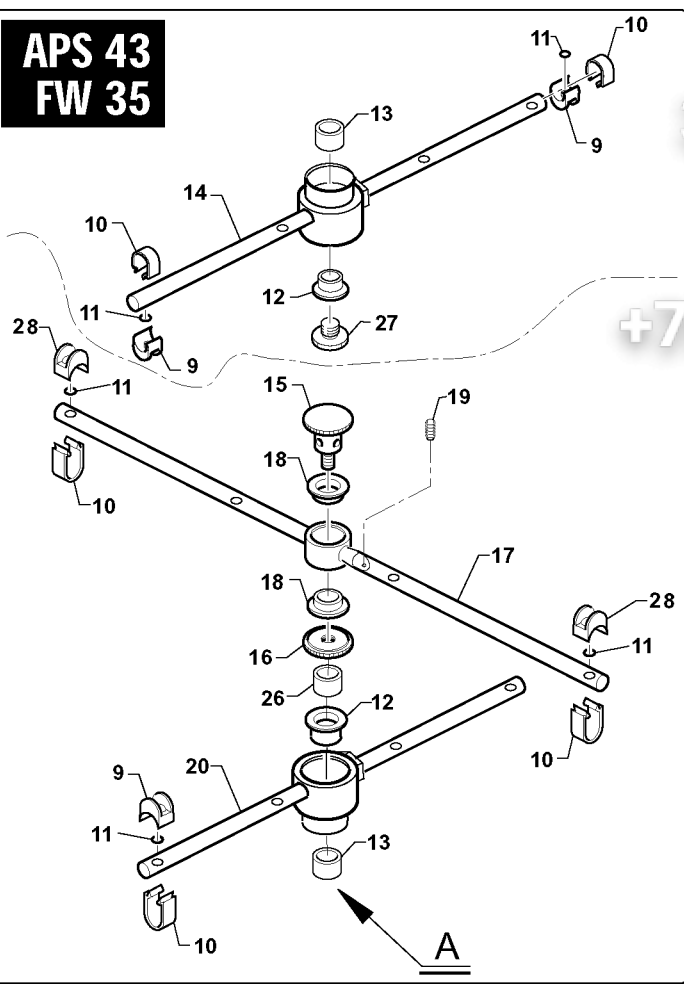

**APS 43
FW 35**

**APS 48-48 B
FW 40-40 B**

**APS 53
FW 45**

Ed. 01/2004
Rev.
Data