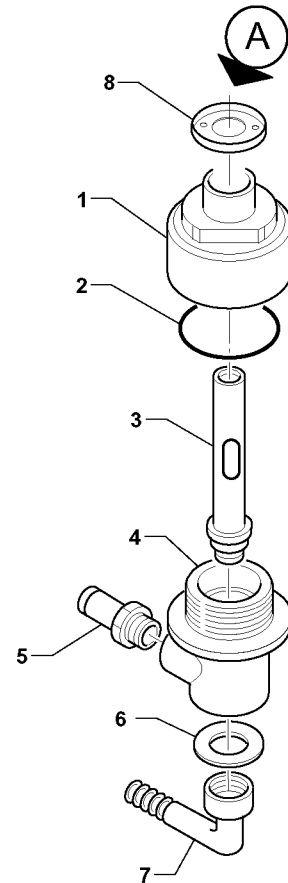

**APS 43
FW 35**

**APS 48-48 B
FW 40-40 B**

**APS 53
FW 45**

Ed. 01/2004
Rev.
Data