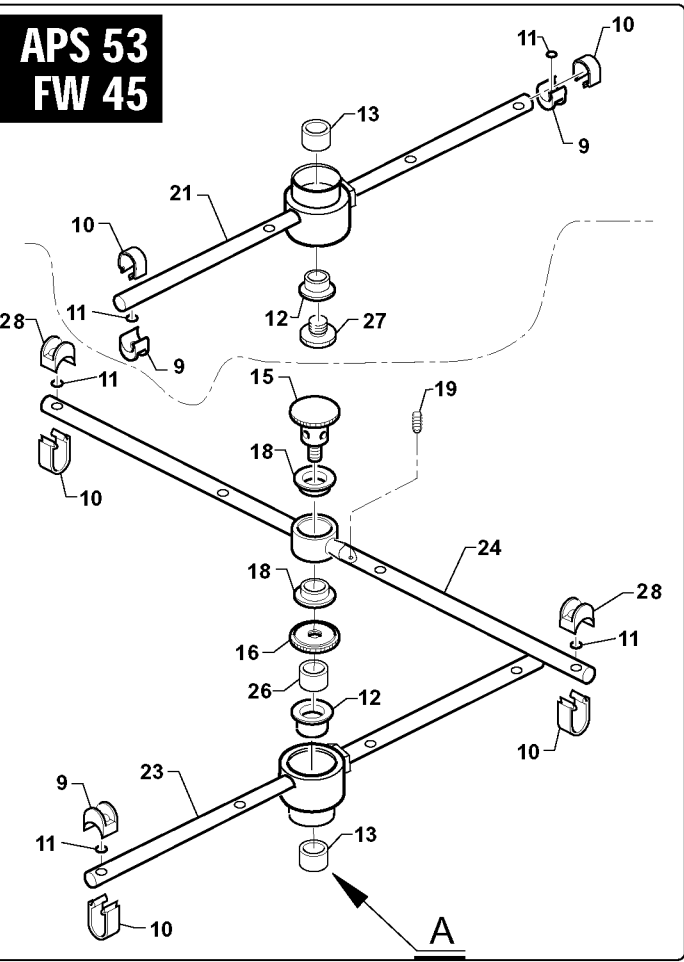

**APS 43
FW 35**

**APS 48-48 B
FW 40-40 B**

**APS 53
FW 45**

Ed. 01/2004
Rev.
Data