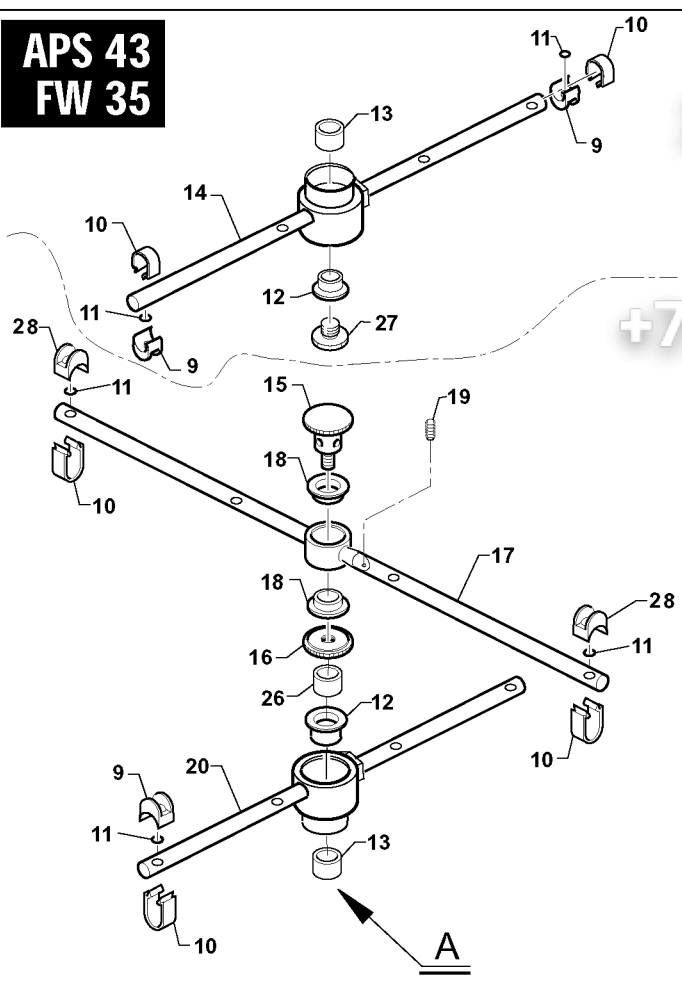

**APS 43
FW 35**

**APS 48-48 B
FW 40-40 B**

**APS 53
FW 45**

Ed.	01/2004
Rev.	
Data