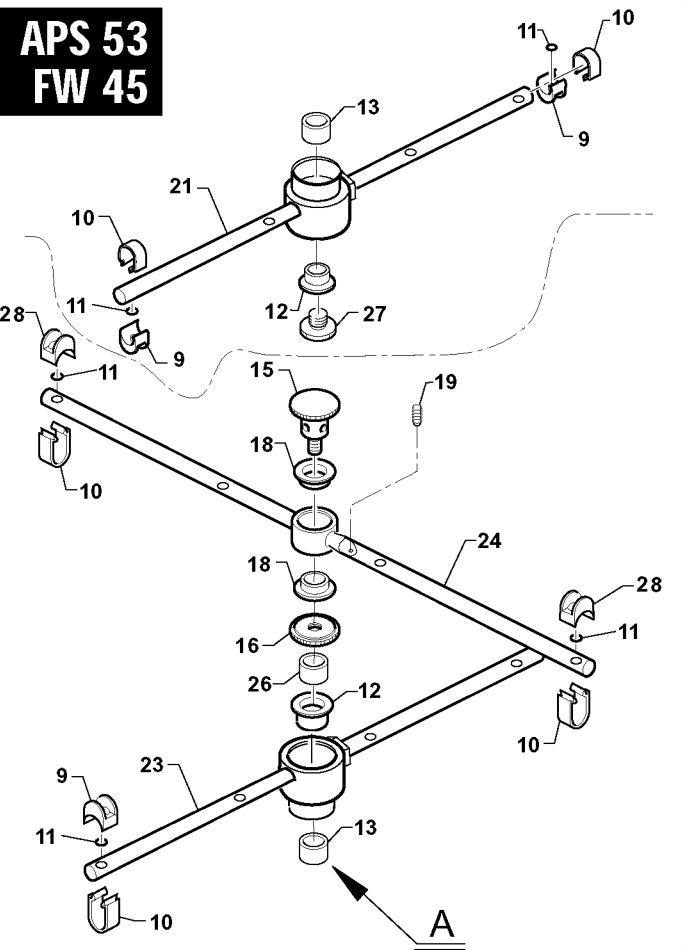

**APS 43
FW 35**

**APS 48-48 B
FW 40-40 B**

**APS 53
FW 45**

Ed.	01/2004
Rev.	
Data