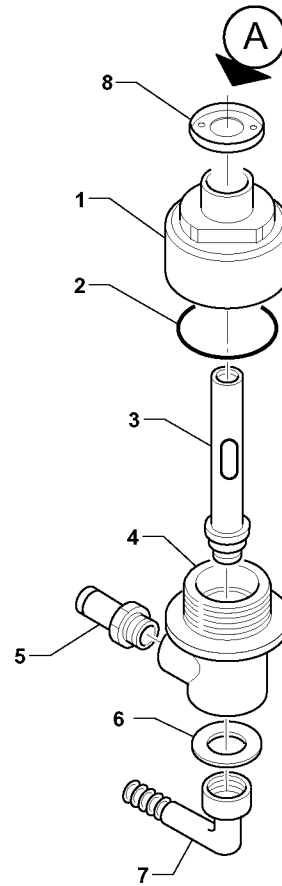

**APS 43
FW 35**

**APS 48-48 B
FW 40-40 B**

**APS 53
FW 45**

Ed.	01/2004
Rev.	
Data