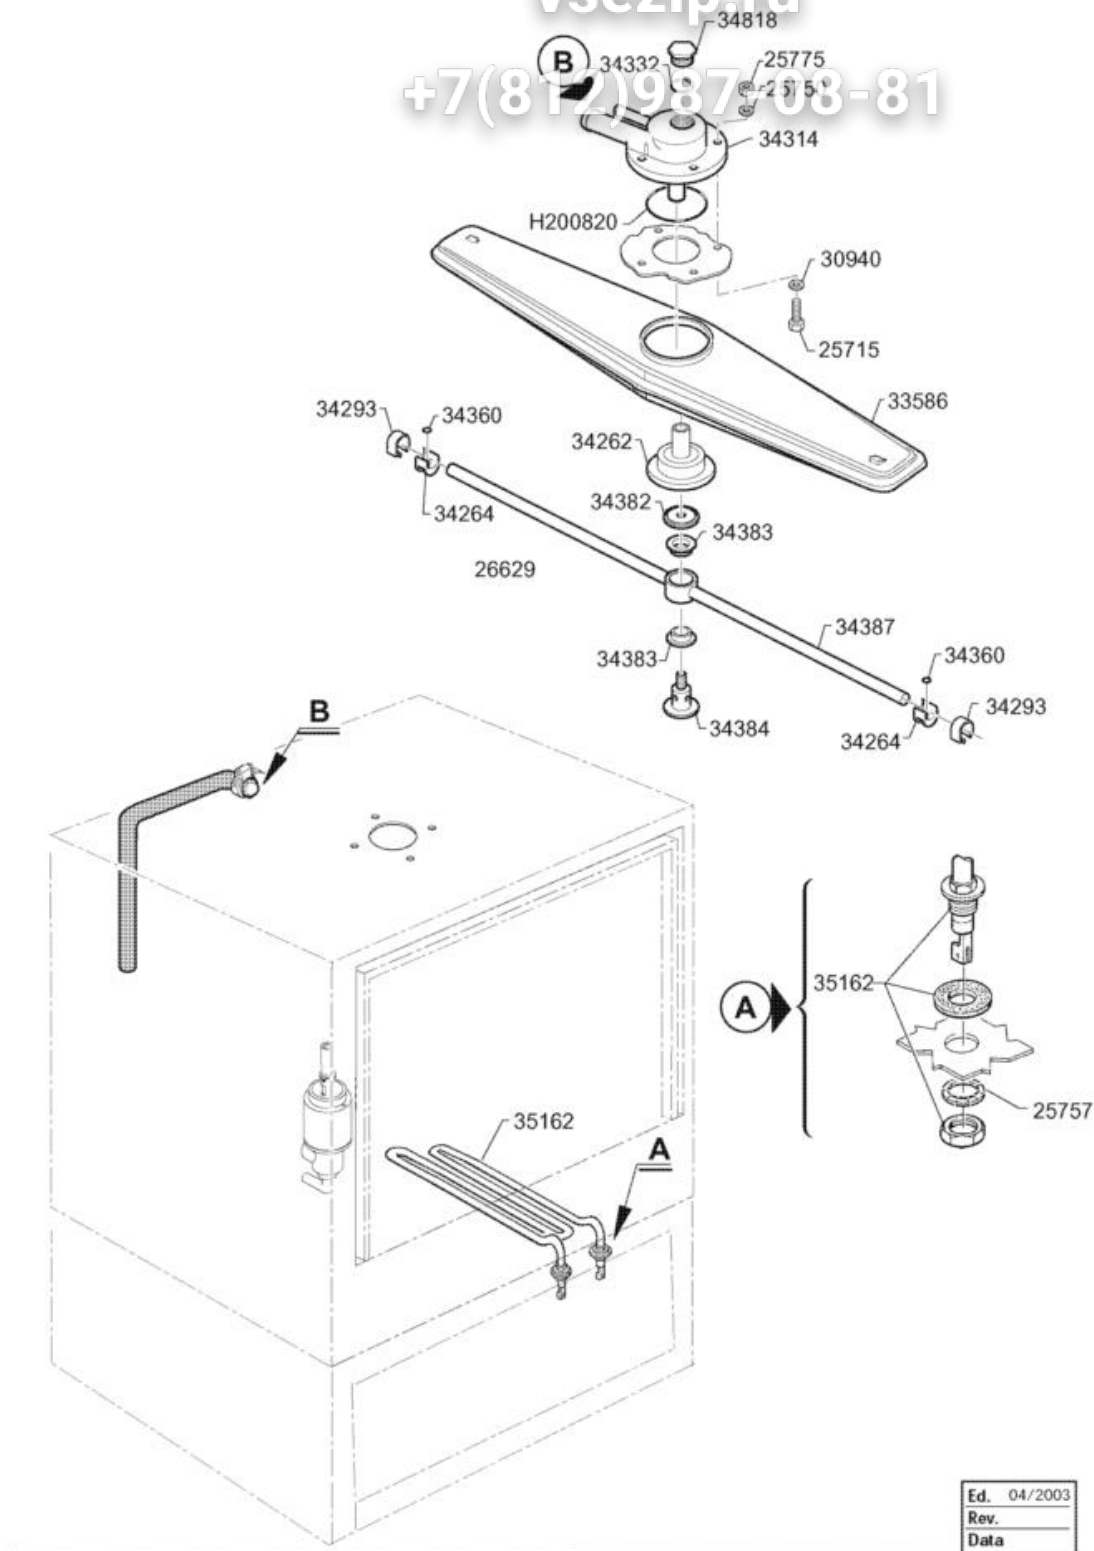

vsezip.ru

+7(812)987-08-81