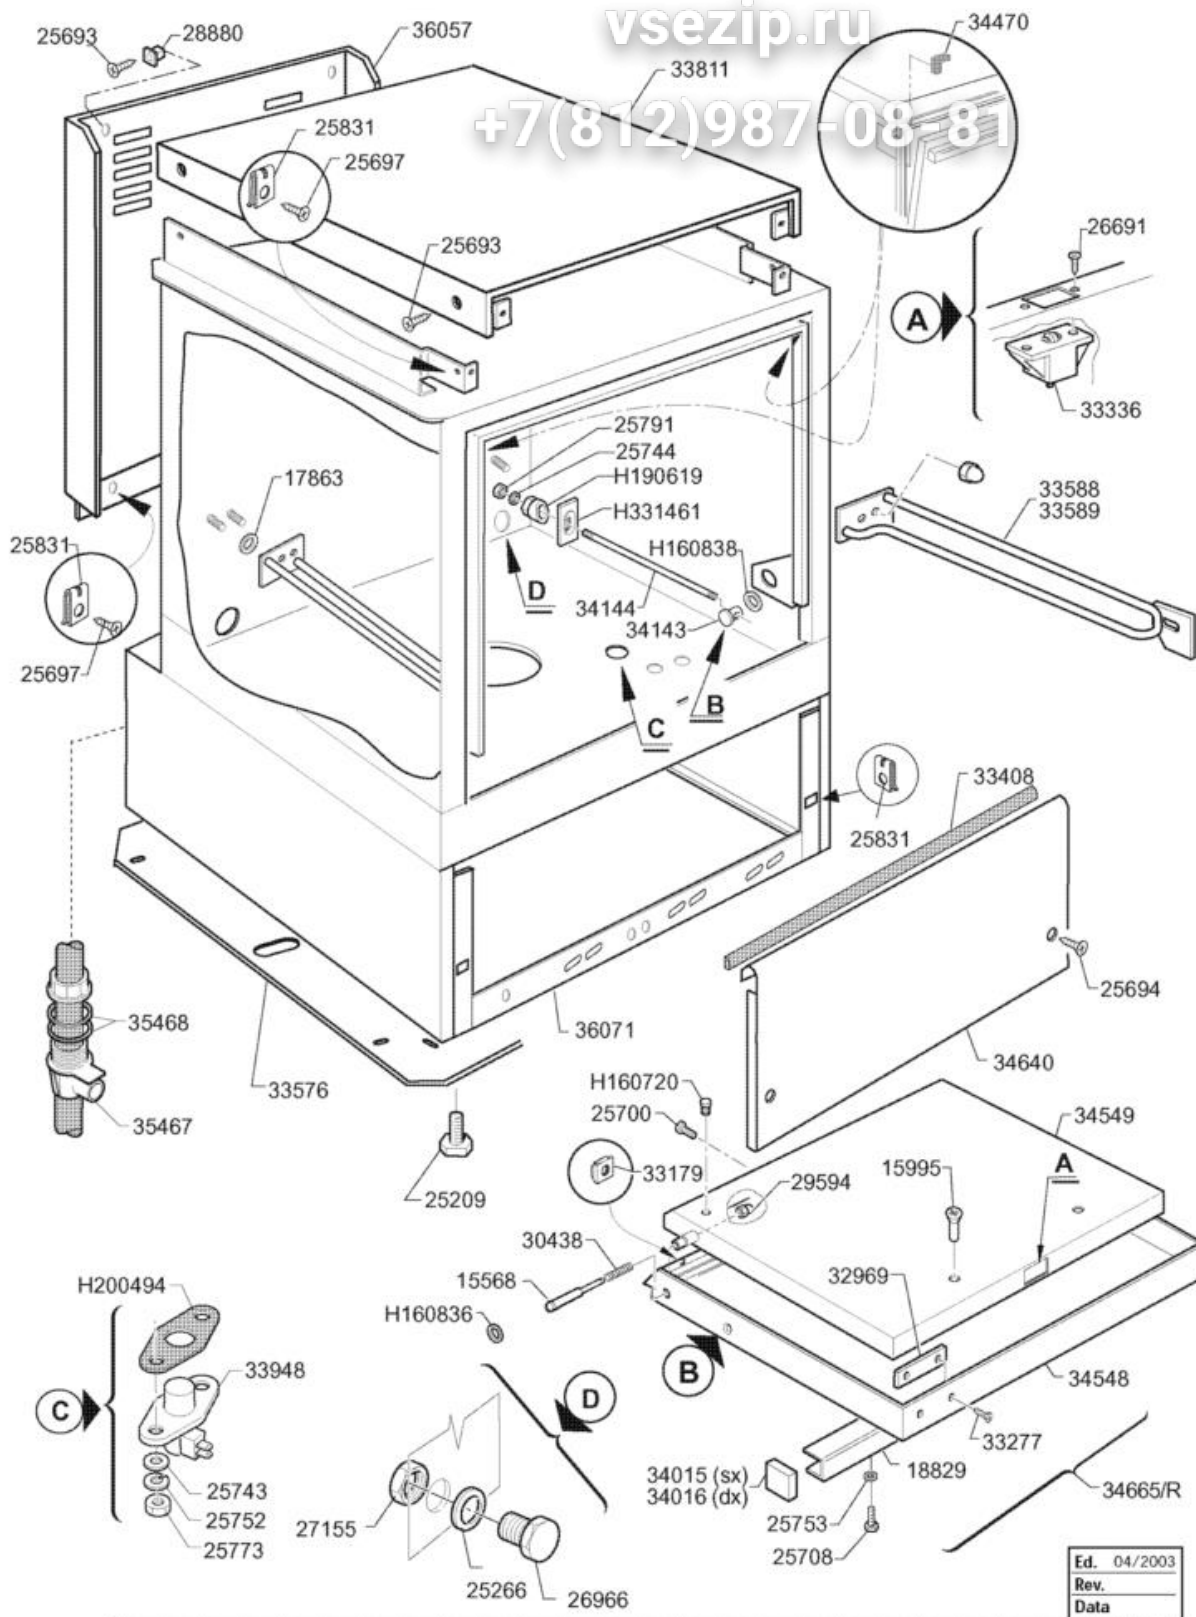

vsezip.ru

+7(812)987-08-81

Code	Description
15568	MOBILE DOWEL FOR DOOR
15995	BUSH SPRING FIX. HANDLE STS
17863	SPACER GUIDE
18829	HANDLE FOR DOOR STS/APS/C 60
25209	FEET, HEXAG. BASE
25266	FLAT GASKET 18 X 10 X 2
25693	SELF-TAPPING SCREW BEVEL H. 4,2X13
25694	SELF-TAPPING SCREW BEVEL H. 4,2X19
25697	SELF-TAPPING SCREW CHEESE D747H.ROS
25700	SCREW CHEESE-H. 4 X 8 KNURLED
25708	SCREW HEX.HD M 5 X 10 SS
25743	SPACER, FLAT, DIAM. 4
25744	SPACER, FLAT, DIAM.5
25752	TOOTHED SPACER DIAM.4 D.E.
25753	TOOTHED SPACER.DIAM.5 D.E.
25773	NUTS 4 MA SS 18/8
25791	SELF-LOCKING NUT 5 MA LOWER SIDE
25831	PLATE FOR SELFTHREAD. SCREW SIDES 7
26691	SCREW TS M 4 X 8
26966	HOLE CLOSING PLUG
27155	PLASTIC NUT10 M
28880	NUT SCREW
29594	NUT BLIND 4 MA
30438	SPRING FOR PIN AND DOOR
32969	MAGNET FOR CONTACT M350 AP
33179	ENCLOSED NUT 4MA
33277	SELF-TAPPING SCREW TSP 2,9 X 9,5
33336	ROLLER DOOR LATCH
33408	NEOPREN ADHESIVE GASKET 8 X 4
33576	LOWER GUARD, STS/APS/C 60
33588	RACK GUIDE, RIGHT 53/60
33589	RACK GUIDE, LEFT 53/60
33811	UPPER PANEL C 60
33948	BIMET. THERMOSTAT, DOUBLE CONTACT
34015	PLUG END HANDLE, LEFT
34016	PLUG END HANDLE, RIGHT
34143	PIN FOR ROD DOOR
34144	ROD FOR DOOR 60-80
34470	RUBBER PROTECT.CORNER, TANK LABYR.
34548	DOOR CASING, APS/STS/C60/98
34549	INNER DOOR PANEL C 43 ALTA
34640	TANK. FRONT PAN. C60/98
34665/R	DOOR ASSEMBLY CPL C/STS 60 L572xH423
35467	CABLE CLAMP 5024/2/15/26 STEAB
35468	WASHER FOR CABLE CLAMP 35467

Code	Description
36057	REAR PANEL 60 BT AIR GAP
36071	TANK-BASE STAND 60 BT/02
H160720	SNAP PLUG HEYCO D.8
H160836	RING X PIN SP08(COD 34143)
H160838	RING X DOOR PIN
H190619	DOOR CATCH +LF/FC+
H200494	GASKET FOR DOUBLE-THERMOSTAT
H331461	TIE ROD PLATE FOR G65/BC

Code	Description
H150833	CABLE CLAMP EGB PA268/RO
H160121	HOSE, BLACK RUBBER D. 5 X 9
H450134	ELASTIC HOSE CLIP 2-WIRE D. 3 8,3
H450137	COLLAR COUPLING WITH BASE 31900
H463033	INDIC.PLATE, 3-PHASE LINE