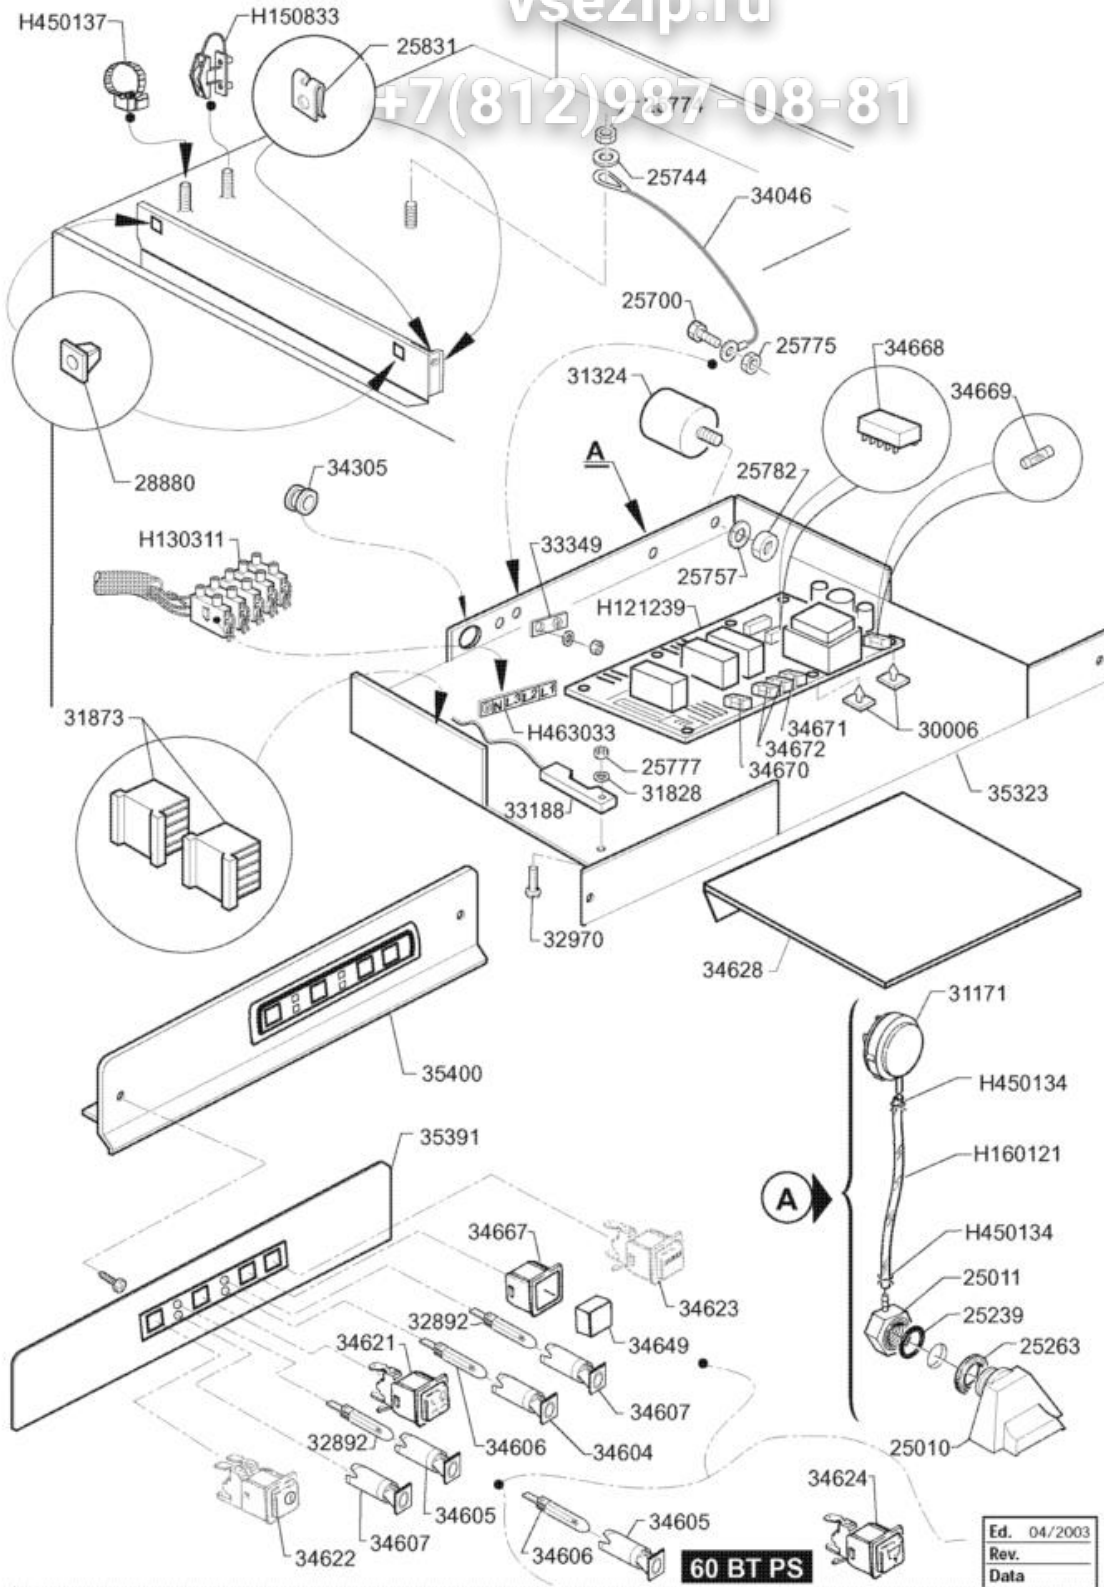

vsezip.ru

+7(812)987-08-81