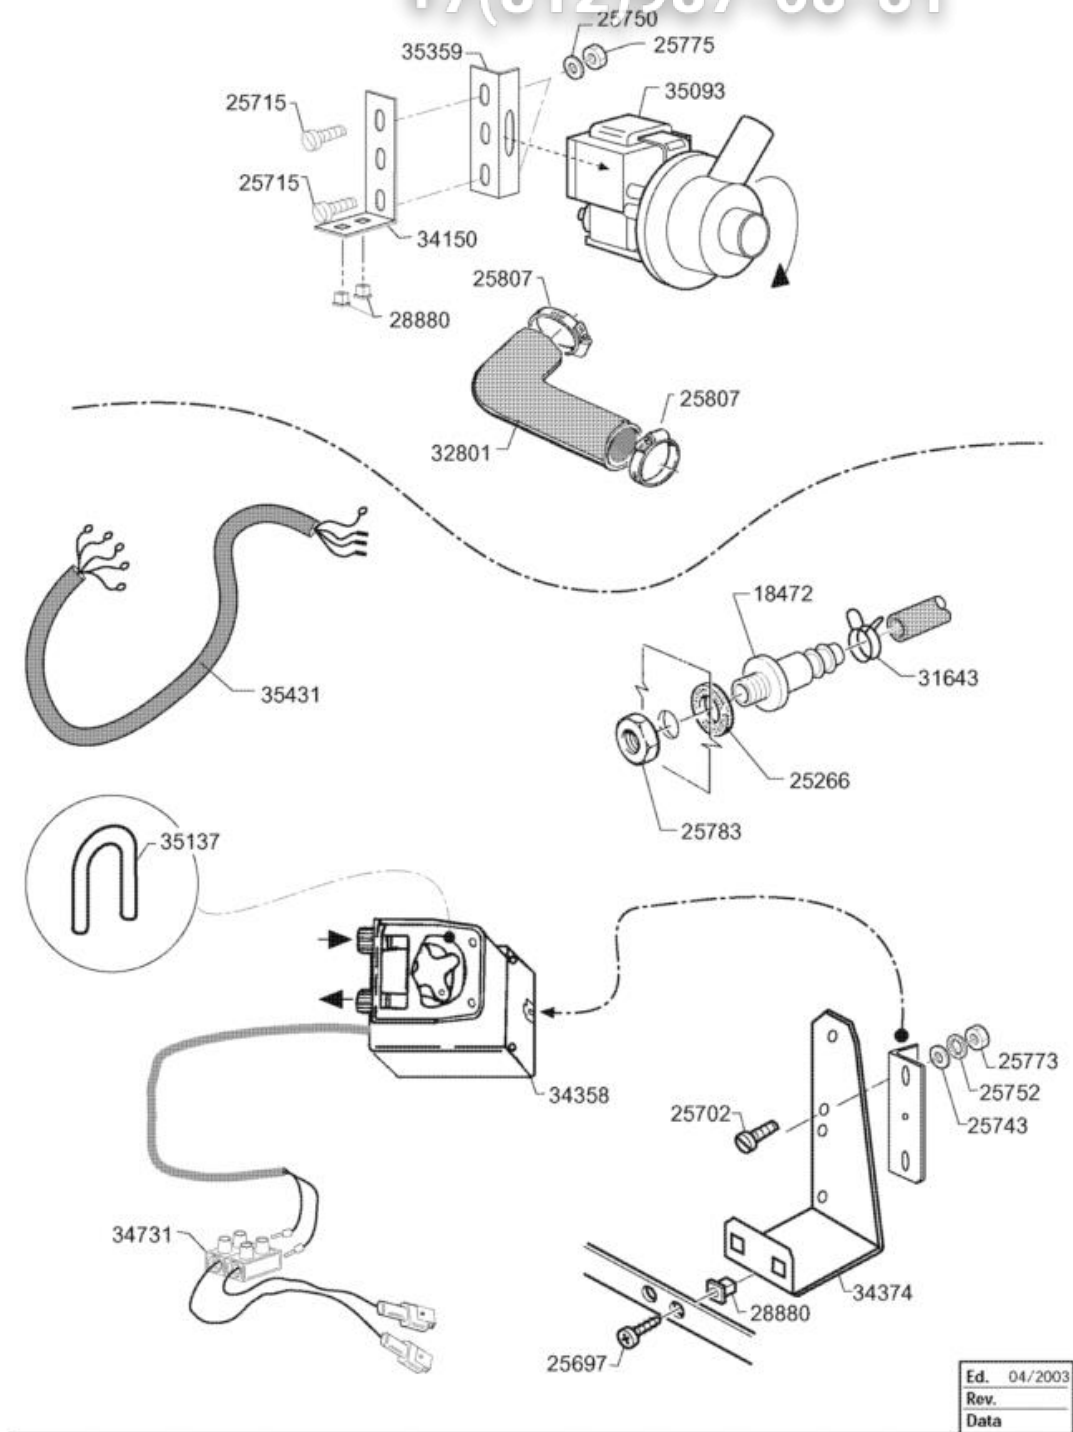

vsezip.ru

87(812)987-08-81

Ed.	04/2003
Rev.	
Data	

Code	Description
00162	ROLL TUBE 6X4 RILSAN
00166	ROLL TUBE TRANSP. 4X7
00182	HOSE 11X19 CASE. 15' BLUE
15229	LOCK NUT AID DISPENSER
18394	SCREW CONTROL DISPENSER
18750	SQUARE, RINSE AGENT DISPENSER
21428	RINSE AID DISPENSER, (2-28252)
25046	UPPER DISPENSER ASSEMBLY
25047	LOWER DISPENSER ASSEMBLY
25211	NON RETURN VALVE RINSE AID DISP.
25251	GASKET OR 2012
25757	TOOTHED SPACER DIAM. 12 D.E.D787
25803	HOSE CLIP 13-20 ABA
25818	CYLINDER SPRING (WIRE)
28252	FITTING SUCTION DISPENSER
31596	DIAPHRAGM, DISPENSER
31643	HOSE CLIP 7,3-7,8
31991	SPRING GUIDE FOR DISPENSER
32243	GASKET OR 3156
32280	OVAL HD. CROSS-SL. SCREW 4 X 13
32831	GASKET OR 2062

vsezip.ru

+7(812)987-08-81

vsezip.ru

+7(812)987-08-81

Code	Description
18472	FITTING INJECT. DETERGENT AP
25266	FLAT GASKET 18 X 10 X 2
25697	SELF-TAPPING SCREW CHEESE D7.7 H. ROS
25702	SCREW CHEESE-H. KNURLED 4X14
25715	SCREW HEX.HD M 6 X 16 SS
25743	SPACER, FLAT, DIAM. 4
25750	SPACER, SPLITTED, DIAM. 6
25752	TOOTHED SPACER DIAM.4 D.E.
25773	NUTS 4 MA SS 18/8
25775	NUT 6 MA
25783	NUT 10 MA
25807	HOSE CLIP 26-38 ABA
28880	NUT SCREW
31643	HOSE CLIP 7,3-7,8
32801	SUCTION SLEEVE, DRAIN PUMP C/STS 60
34150	BRACKET, DRAIN PUMP
34358	DETERGENT PUMP PERISTALSISTIC
34374	FIXING BRACKET, DETERG.PUMP
34731	ELECT.CONN. TERMINAL FOR AUTOC.
35093	DRAIN PUMP HANNING TYPE DPS 25
35137	PUMP HOSE DET.SEKO PG3
35359	HOLDER. HANNING DRAIN.P. C/STS60
35431	CABLE LOOM PS/PD FOR PCB