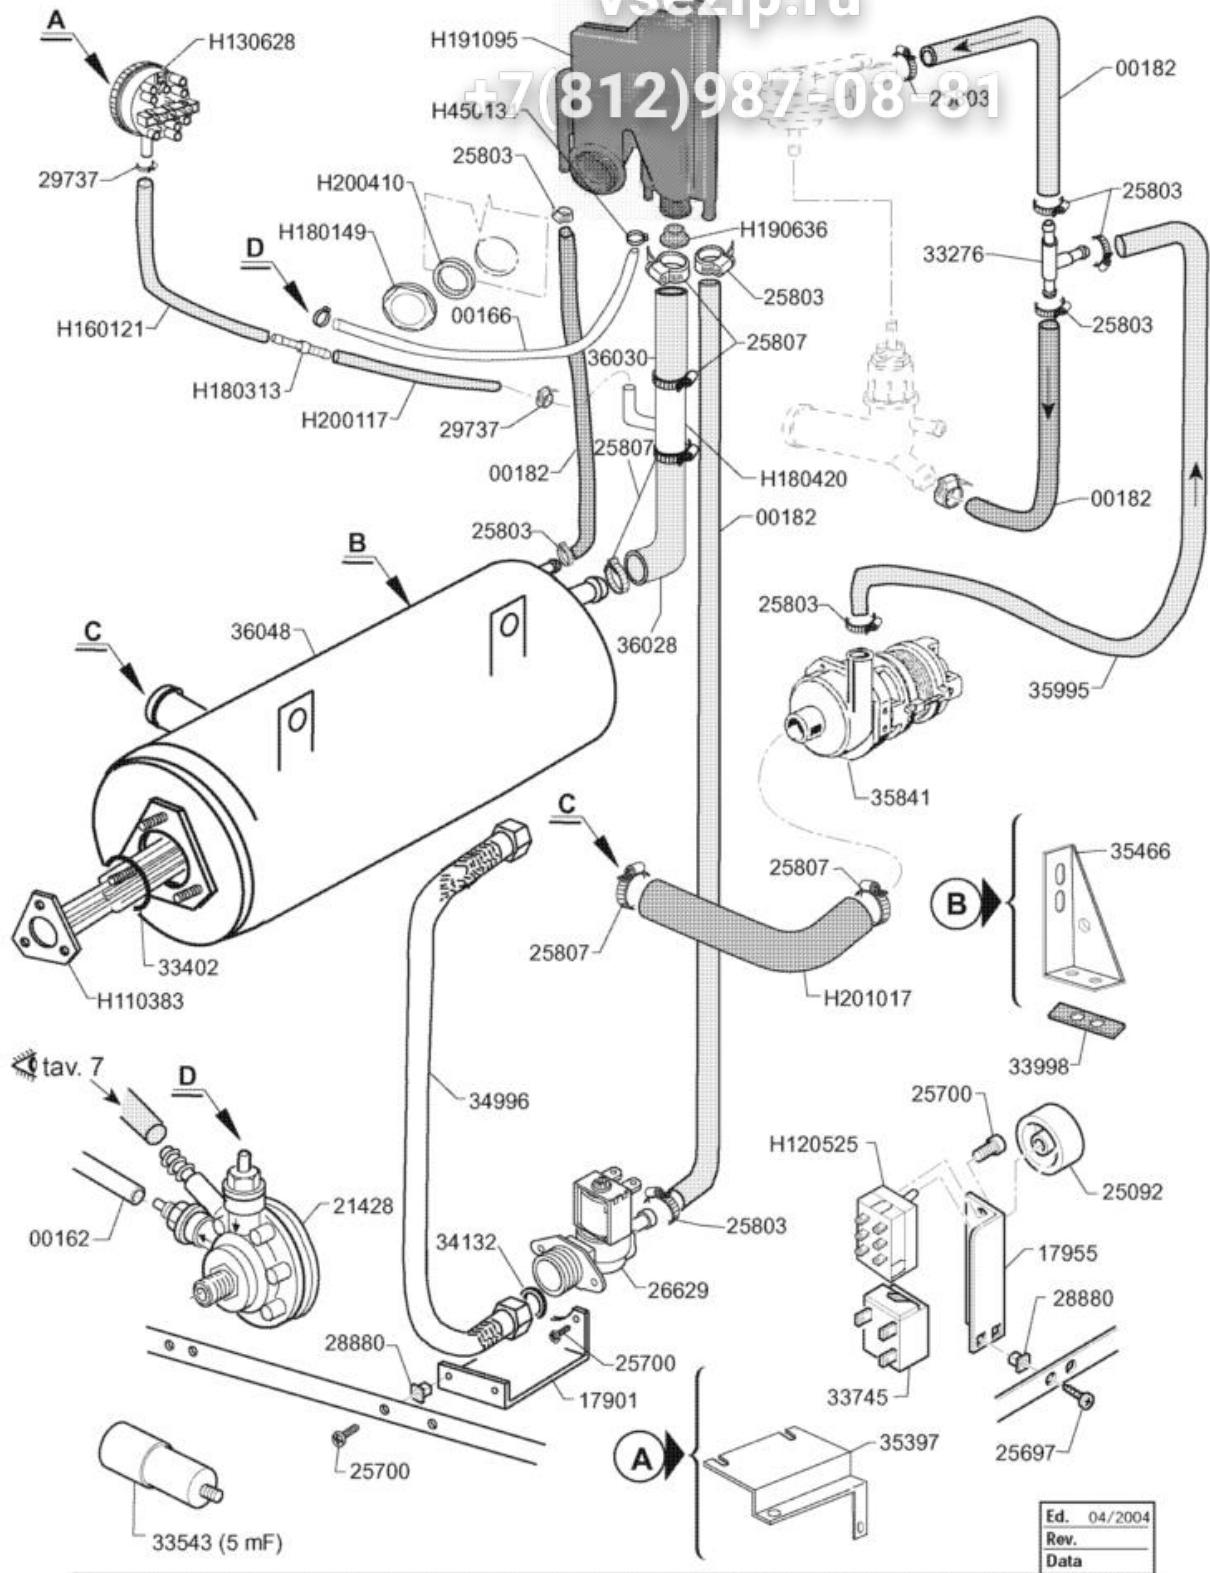

vsezip.ru

+7(812)987-08-81