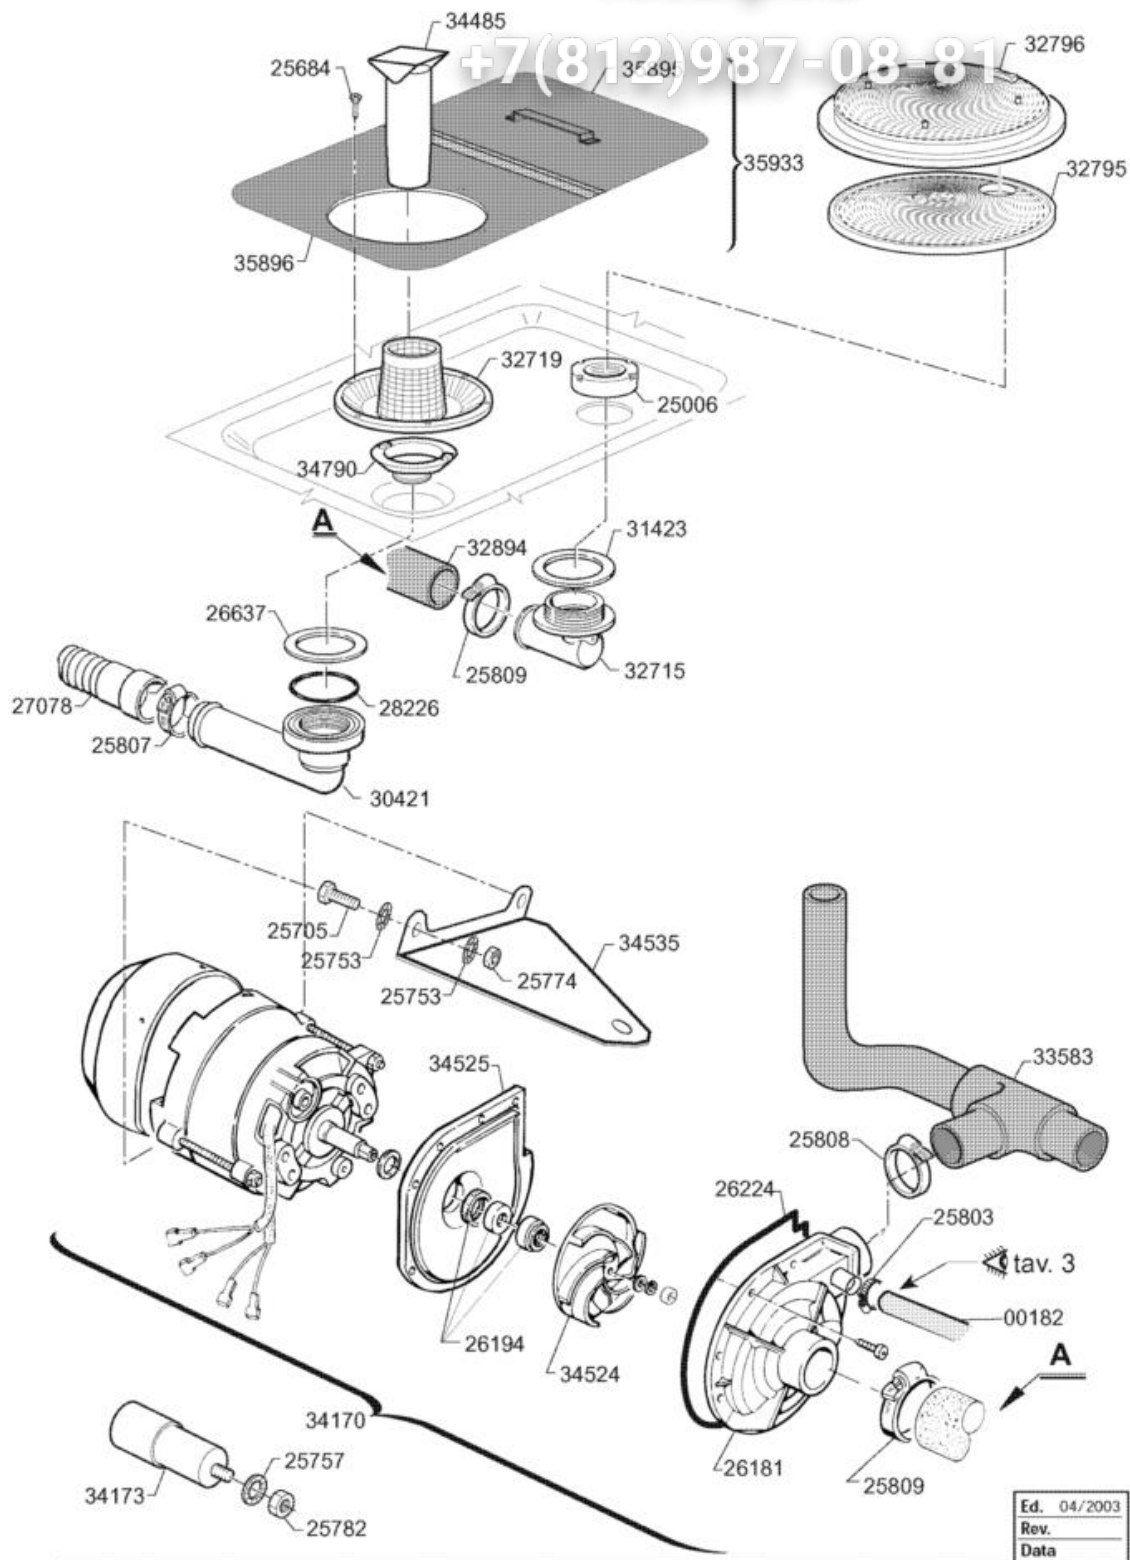

Code	Description
H150833	CABLE CLAMP EGB PA268/RO
H160121	HOSE, BLACK RUBBER D. 5 X 9
H450134	ELASTIC HOSE CLIP 2-WIRE D. 3 8,3
H450137	COLLAR COUPLING WITH BASE 31900
H463033	INDIC.PLATE, 3-PHASE LINE

vsezip.ru

+7(812)987-08-81

Code	Description
00182	HOSE 11X19 CASER/15"BLUE"
25006	NUT FO DRAIN SUCT. P.
25684	SELF-TAPPING SCREW CHEESE-H. 2,9 X 9
25705	SCREW HEX.HD M 5 X 16 SS 18/8
25753	TOOTHED SPACER.DIAM.5 D.E.
25757	TOOTHED SPACER DIAM. 12 D.E.D787
25774	NUTS 5 MA
25782	NUT 8 MA
25803	HOSE CLIP 13-20 ABA
25807	HOSE CLIP 26-38 ABA
25808	HOSE CLIP 27-51CLAM
25809	HOSE CLIP 40-64CLAM
26181	COVER WASH PUMP HP 0,5-0,75
26194	SHAFT SEAL WASH P.HP0,25-0,5-0,75
26224	GASKET, PUMP HOUSING
26637	FLAT GASKET 55 X 42 X 2
27078	DRAIN HOSE, DIA.24X1500
28226	GASKET OR 3181 FOR DRAIN LUG
30421	DRAIN FITTING, LONG
31423	FLAT GASKET 65X51X3
32715	90°SUCTION ELBOW FOR PUMP
32719	COLLECTOR FILTER
32795	BOTTOM, ROUND FILTER
32796	COVER, ROUND FILTER
32894	SUCTION SLEEVE.STS 60
33583	OUTLET SLEEVE WASH 53/60
34170	WASH PUMP HP. 1 STS/C60 C80
34173	CAPACITOR UF 16
34485	OVERFLOW TUBE STS 60 H=157
34524	IMPELLER LGB 0591 M8 LEFT ZF 340
34525	FLANGE, LGB ZF 340
34535	ADAPT.PLATE TO FIX PUMP LGB
34790	DRAIN ELBOW SERIES 60
35895	TANK STRAINER, RIGHT S/S SERIES 60
35896	TANK STRAINER LEFT S/S SERIES 60
35933	FILTER TANK CPL C 6