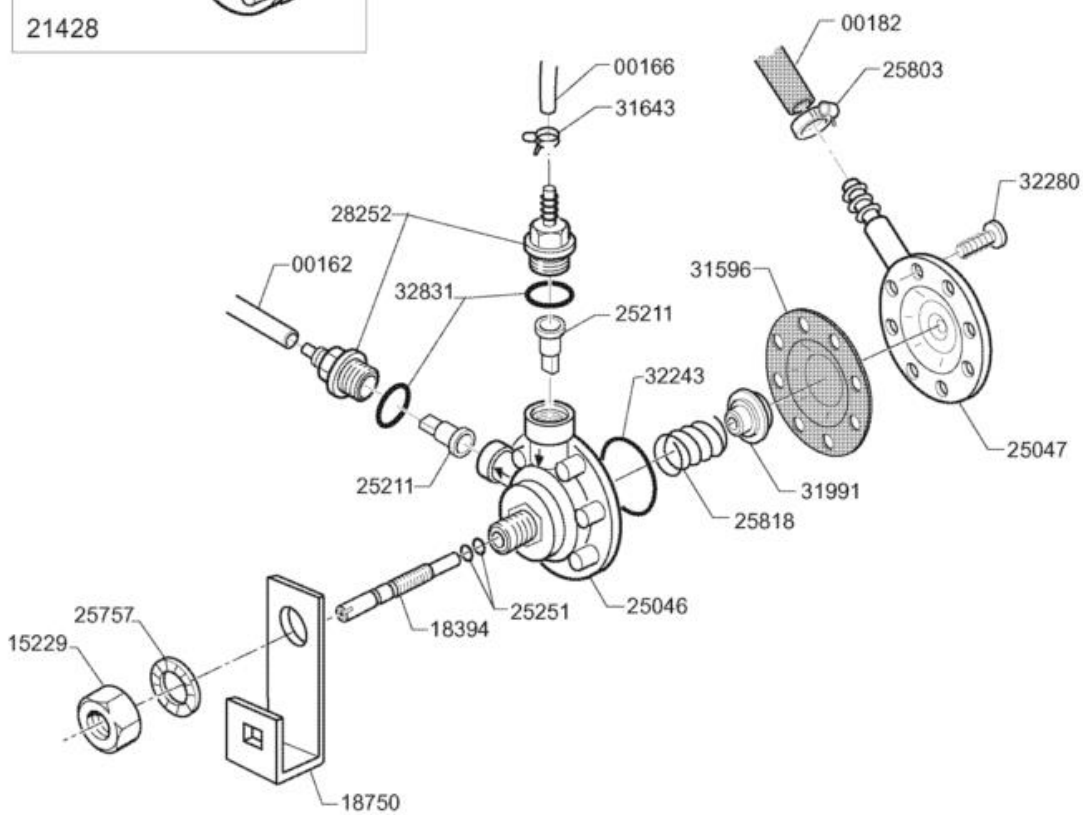

vsezip.ru

87(812)987-08-81

Ed.	04/2003
Rev.	
Data	

vsezip.ru

+7(812)987-08-81

Code	Description
00162	ROLL TUBE 6X4 RILSAN
00166	ROLL TUBE TRANSP. 4X7
00182	HOSE 11X19 CASE. 15" BLUE"
15229	LOCK NUT AID DISPENSER
18394	SCREW CONTROL DISPENSER
18750	SQUARE, RINSE AGENT DISPENSER
21428	RINSE AID DISPENSER, (2-28252)
25046	UPPER DISPENSER ASSEMBLY
25047	LOWER DISPENSER ASSEMBLY
25211	NON RETURN VALVE RINSE AID DISP.
25251	GASKET OR 2012
25757	TOOTHED SPACER DIAM. 12 D.E.D787
25803	HOSE CLIP 13-20 ABA
25818	CYLINDER SPRING (WIRE)
28252	FITTING SUCTION DISPENSER
31596	DIAPHRAGM, DISPENSER
31643	HOSE CLIP 7,3-7,8
31991	SPRING GUIDE FOR DISPENSER
32243	GASKET OR 3156
32280	OVAL HD. CROSS-SL. SCREW 4 X 13
32831	GASKET OR 2062

vsezip.ru

+7(812)987-08-81

Code	Description
18472	FITTING INJECT. DETERGENT AP
25266	FLAT GASKET 18 X 10 X 2
25697	SELF-TAPPING SCREW CHEESE D7/7H ROS
25702	SCREW CHEESE-H. KNURLED 4X14
25715	SCREW HEX.HD M 6 X 16 SS
25743	SPACER, FLAT, DIAM. 4
25750	SPACER, SPLITTED, DIAM. 6
25752	TOOTHED SPACER DIAM.4 D.E.
25773	NUTS 4 MA SS 18/8
25775	NUT 6 MA
25783	NUT 10 MA
25807	HOSE CLIP 26-38 ABA
28880	NUT SCREW
31643	HOSE CLIP 7,3-7,8
32801	SUCTION SLEEVE, DRAIN PUMP C/STS 60
34150	BRACKET, DRAIN PUMP
34358	DETERGENT PUMP PERISTALSISTIC
34374	FIXING BRACKET, DETERG.PUMP
34731	ELECT.CONN. TERMINAL FOR AUTOC.
35093	DRAIN PUMP HANNING TYPE DPS 25
35137	PUMP HOSE DET.SEKO PG3
35359	HOLDER. HANNING DRAIN.P. C/STS60
35431	CABLE LOOM PS/PD FOR PCB