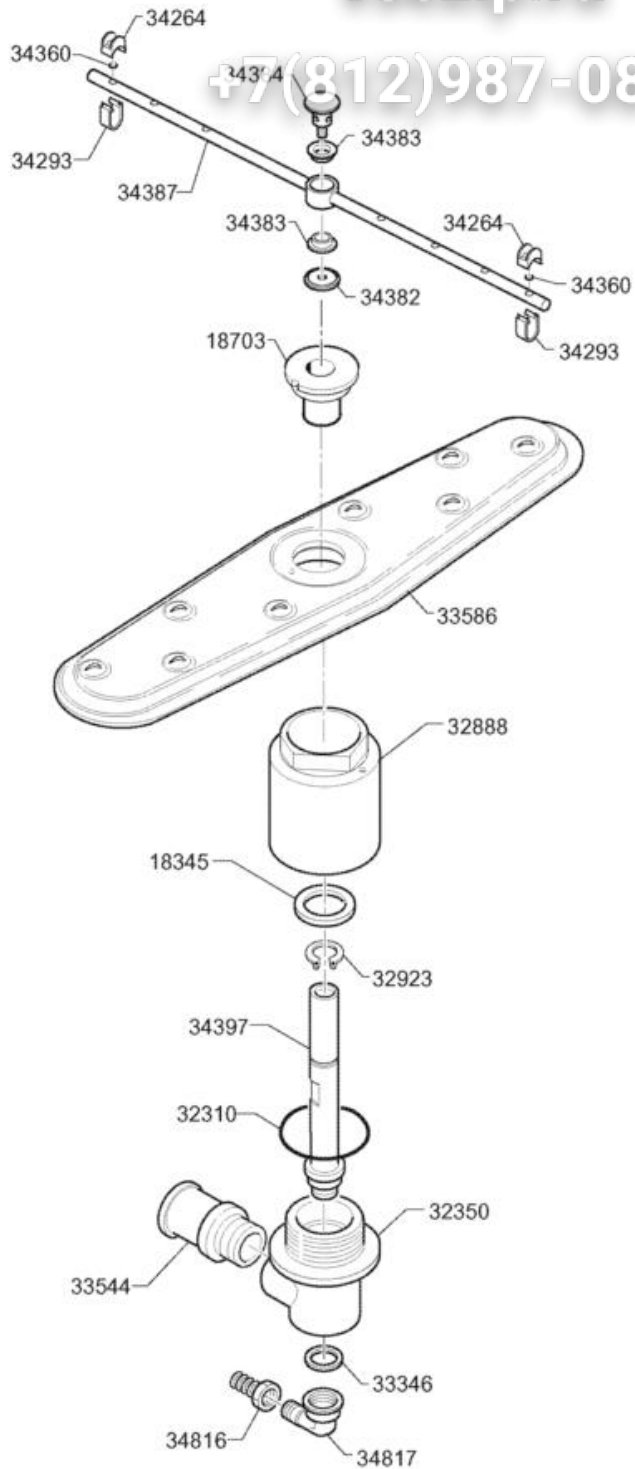

vsezip.ru

+7(812)987-08-81

Ed.	04/2003
Rev.	
Data