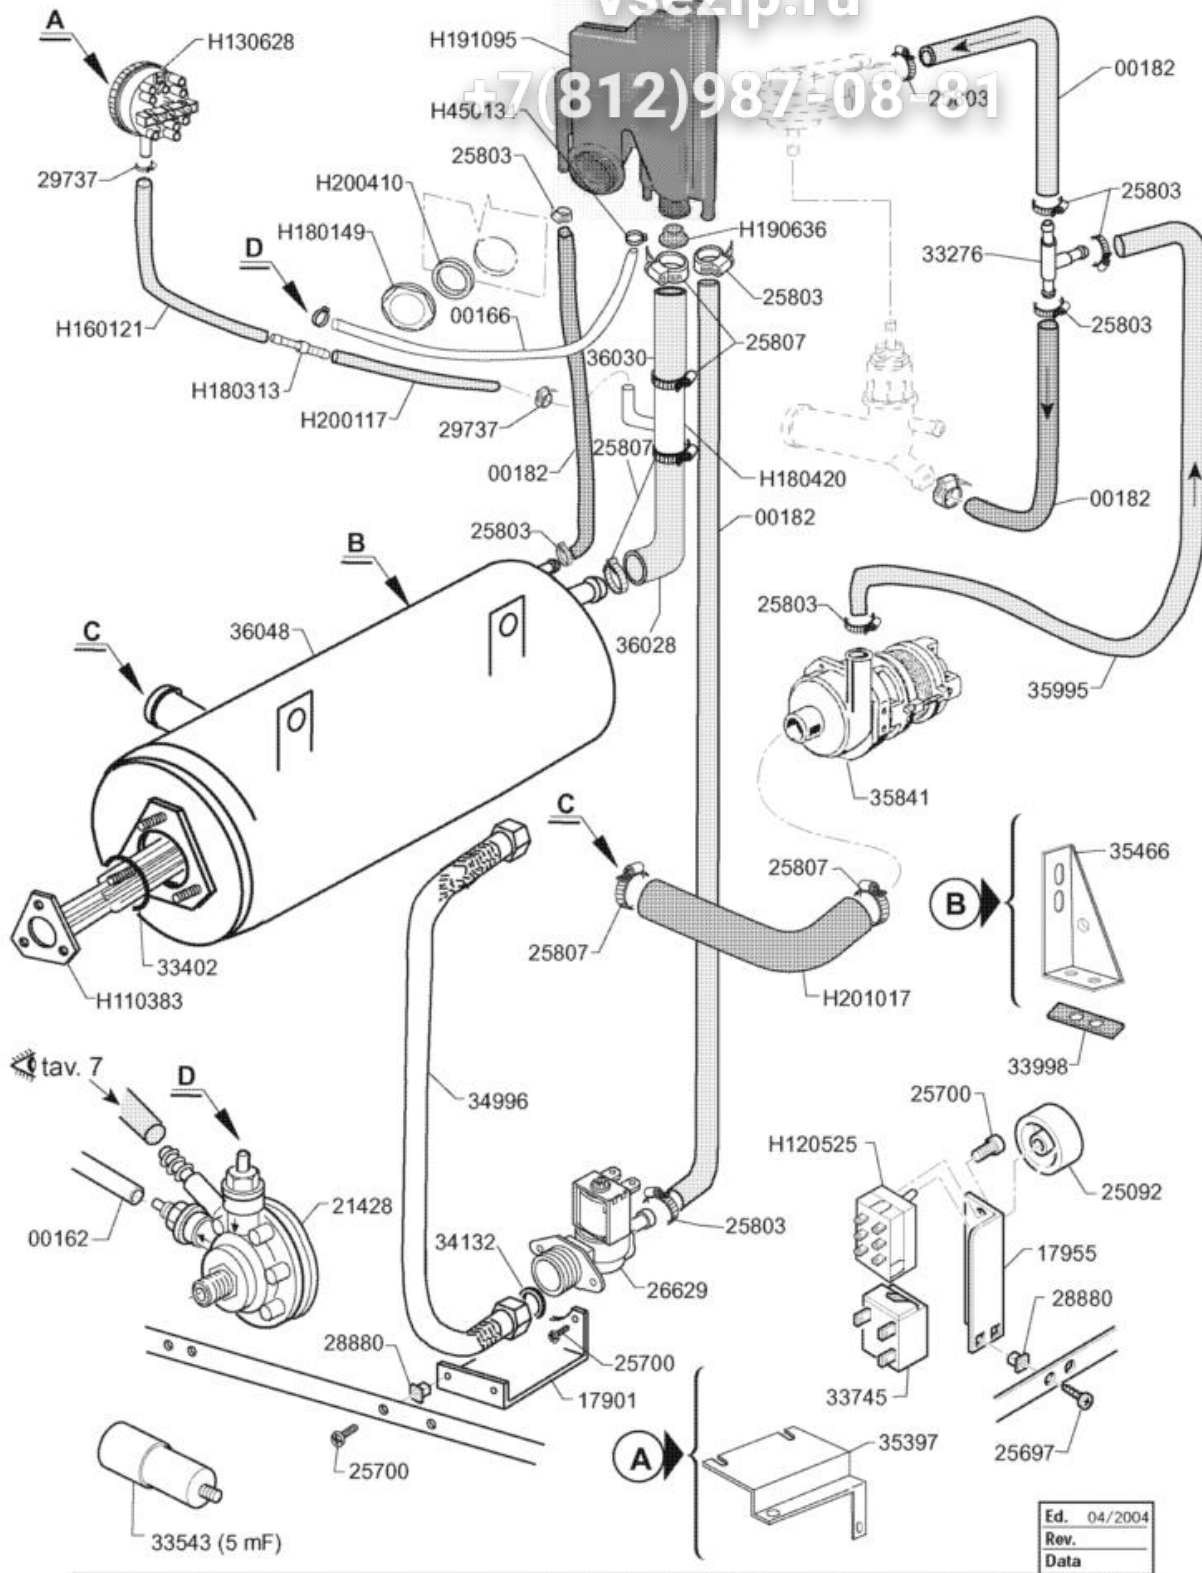

vsezip.ru

+7(812)987-08-81