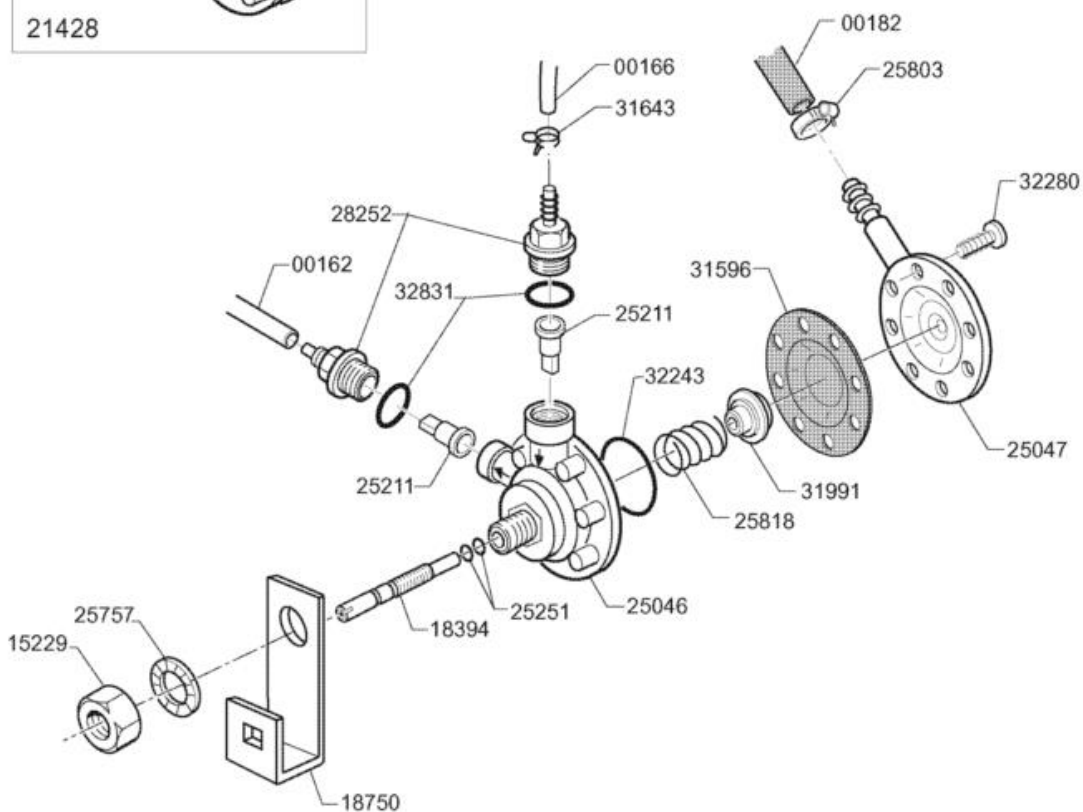

vsezip.ru

87(812)987-08-81

Ed.	04/2003
Rev.	
Data	

Code	Description
00162	ROLL TUBE 6X4 RILSAN
00166	ROLL TUBE TRANSP. 4X7
00182	HOSE 11X19 CASE. 15' BLUE
15229	LOCK NUT AID DISPENSER
18394	SCREW CONTROL DISPENSER
18750	SQUARE, RINSE AGENT DISPENSER
21428	RINSE AID DISPENSER, (2-28252)
25046	UPPER DISPENSER ASSEMBLY
25047	LOWER DISPENSER ASSEMBLY
25211	NON RETURN VALVE RINSE AID DISP.
25251	GASKET OR 2012
25757	TOOTHED SPACER DIAM. 12 D.E.D787
25803	HOSE CLIP 13-20 ABA
25818	CYLINDER SPRING (WIRE)
28252	FITTING SUCTION DISPENSER
31596	DIAPHRAGM, DISPENSER
31643	HOSE CLIP 7,3-7,8
31991	SPRING GUIDE FOR DISPENSER
32243	GASKET OR 3156
32280	OVAL HD. CROSS-SL. SCREW 4 X 13
32831	GASKET OR 2062

vsezip.ru

+7(812)987-08-81

vsezip.ru

+7(812)987-08-81

Code	Description
18472	FITTING INJECT. DETERGENT AP
25266	FLAT GASKET 18 X 10 X 2
25697	SELF-TAPPING SCREW CHEESE D7.7 H. ROS
25702	SCREW CHEESE-H. KNURLED 4X14
25715	SCREW HEX.HD M 6 X 16 SS
25743	SPACER, FLAT, DIAM. 4
25750	SPACER, SPLITTED, DIAM. 6
25752	TOOTHED SPACER DIAM.4 D.E.
25773	NUTS 4 MA SS 18/8
25775	NUT 6 MA
25783	NUT 10 MA
25807	HOSE CLIP 26-38 ABA
28880	NUT SCREW
31643	HOSE CLIP 7,3-7,8
32801	SUCTION SLEEVE, DRAIN PUMP C/STS 60
34150	BRACKET, DRAIN PUMP
34358	DETERGENT PUMP PERISTALSISTIC
34374	FIXING BRACKET, DETERG.PUMP
34731	ELECT.CONN. TERMINAL FOR AUTOC.
35093	DRAIN PUMP HANNING TYPE DPS 25
35137	PUMP HOSE DET.SEKO PG3
35359	HOLDER. HANNING DRAIN.P. C/STS60
35431	CABLE LOOM PS/PD FOR PCB