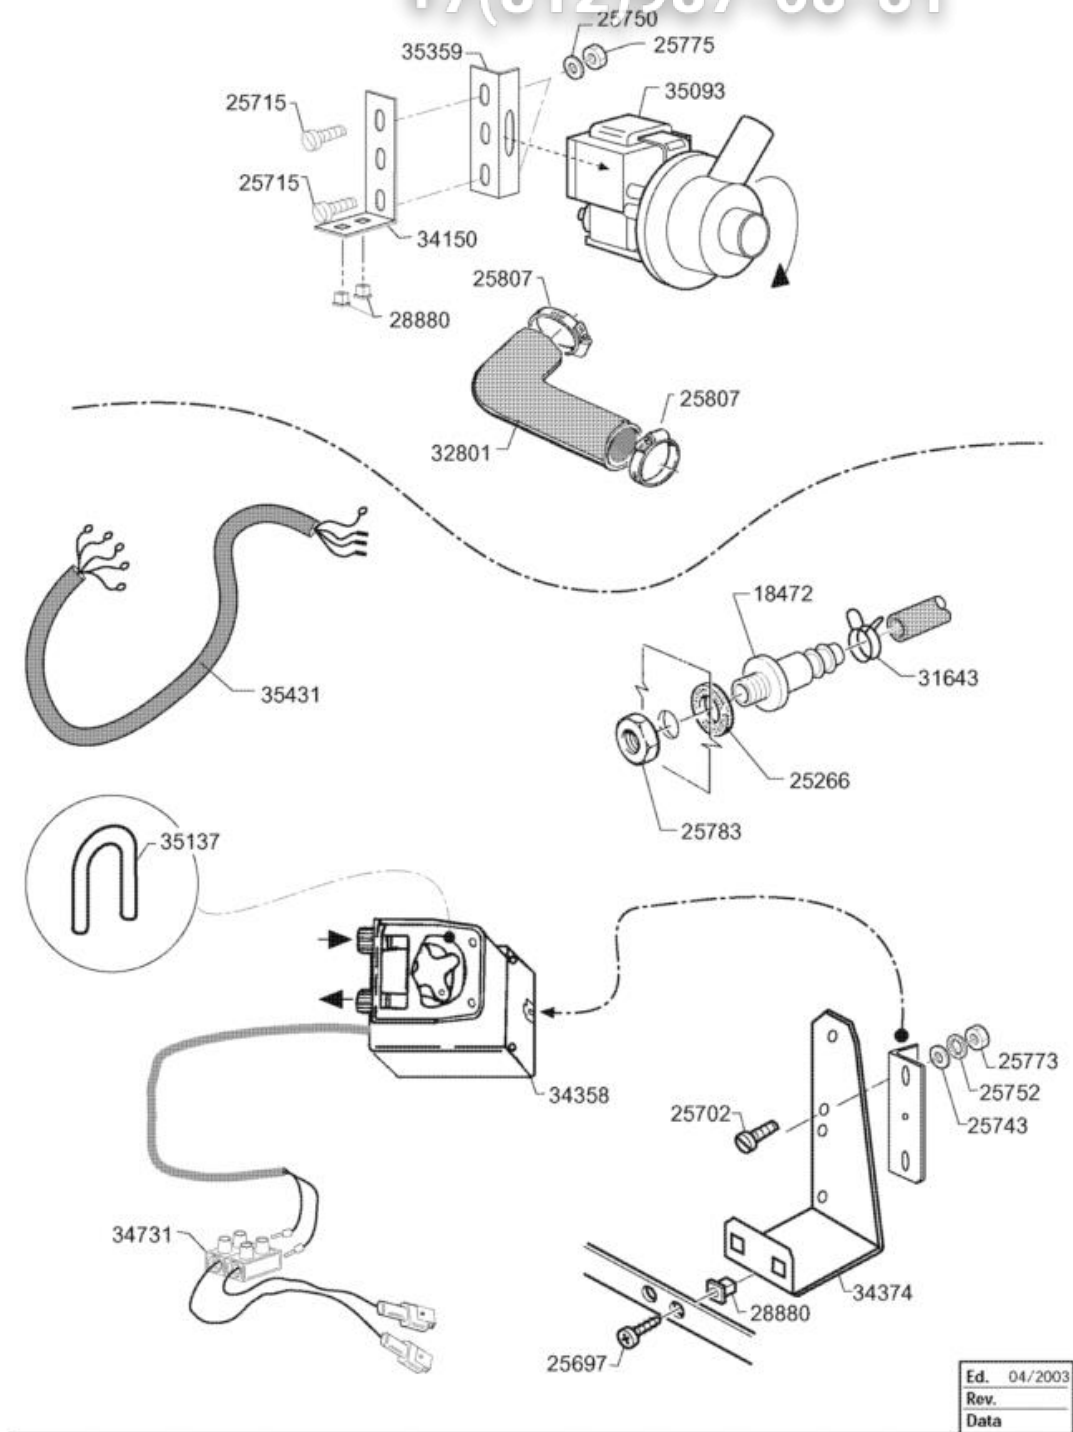

vsezip.ru

87(812)987-08-81

Ed.	04/2003
Rev.	
Data	

vsezip.ru

+7(812)987-08-81

Code	Description
00162	ROLL TUBE 6X4 RILSAN
00166	ROLL TUBE TRANSP. 4X7
00182	HOSE 11X19 CASE. 15" BLUE"
15229	LOCK NUT AID DISPENSER
18394	SCREW CONTROL DISPENSER
18750	SQUARE, RINSE AGENT DISPENSER
21428	RINSE AID DISPENSER, (2-28252)
25046	UPPER DISPENSER ASSEMBLY
25047	LOWER DISPENSER ASSEMBLY
25211	NON RETURN VALVE RINSE AID DISP.
25251	GASKET OR 2012
25757	TOOTHED SPACER DIAM. 12 D.E.D787
25803	HOSE CLIP 13-20 ABA
25818	CYLINDER SPRING (WIRE)
28252	FITTING SUCTION DISPENSER
31596	DIAPHRAGM, DISPENSER
31643	HOSE CLIP 7,3-7,8
31991	SPRING GUIDE FOR DISPENSER
32243	GASKET OR 3156
32280	OVAL HD. CROSS-SL. SCREW 4 X 13
32831	GASKET OR 2062

vsezip.ru

+7(812)987-08-81

Code	Description
18472	FITTING INJECT. DETERGENT AP
25266	FLAT GASKET 18 X 10 X 2
25697	SELF-TAPPING SCREW CHEESE D7/7H ROS
25702	SCREW CHEESE-H. KNURLED 4X14
25715	SCREW HEX.HD M 6 X 16 SS
25743	SPACER, FLAT, DIAM. 4
25750	SPACER, SPLITTED, DIAM. 6
25752	TOOTHED SPACER DIAM.4 D.E.
25773	NUTS 4 MA SS 18/8
25775	NUT 6 MA
25783	NUT 10 MA
25807	HOSE CLIP 26-38 ABA
28880	NUT SCREW
31643	HOSE CLIP 7,3-7,8
32801	SUCTION SLEEVE, DRAIN PUMP C/STS 60
34150	BRACKET, DRAIN PUMP
34358	DETERGENT PUMP PERISTALSISTIC
34374	FIXING BRACKET, DETERG.PUMP
34731	ELECT.CONN. TERMINAL FOR AUTOC.
35093	DRAIN PUMP HANNING TYPE DPS 25
35137	PUMP HOSE DET.SEKO PG3
35359	HOLDER. HANNING DRAIN.P. C/STS60
35431	CABLE LOOM PS/PD FOR PCB