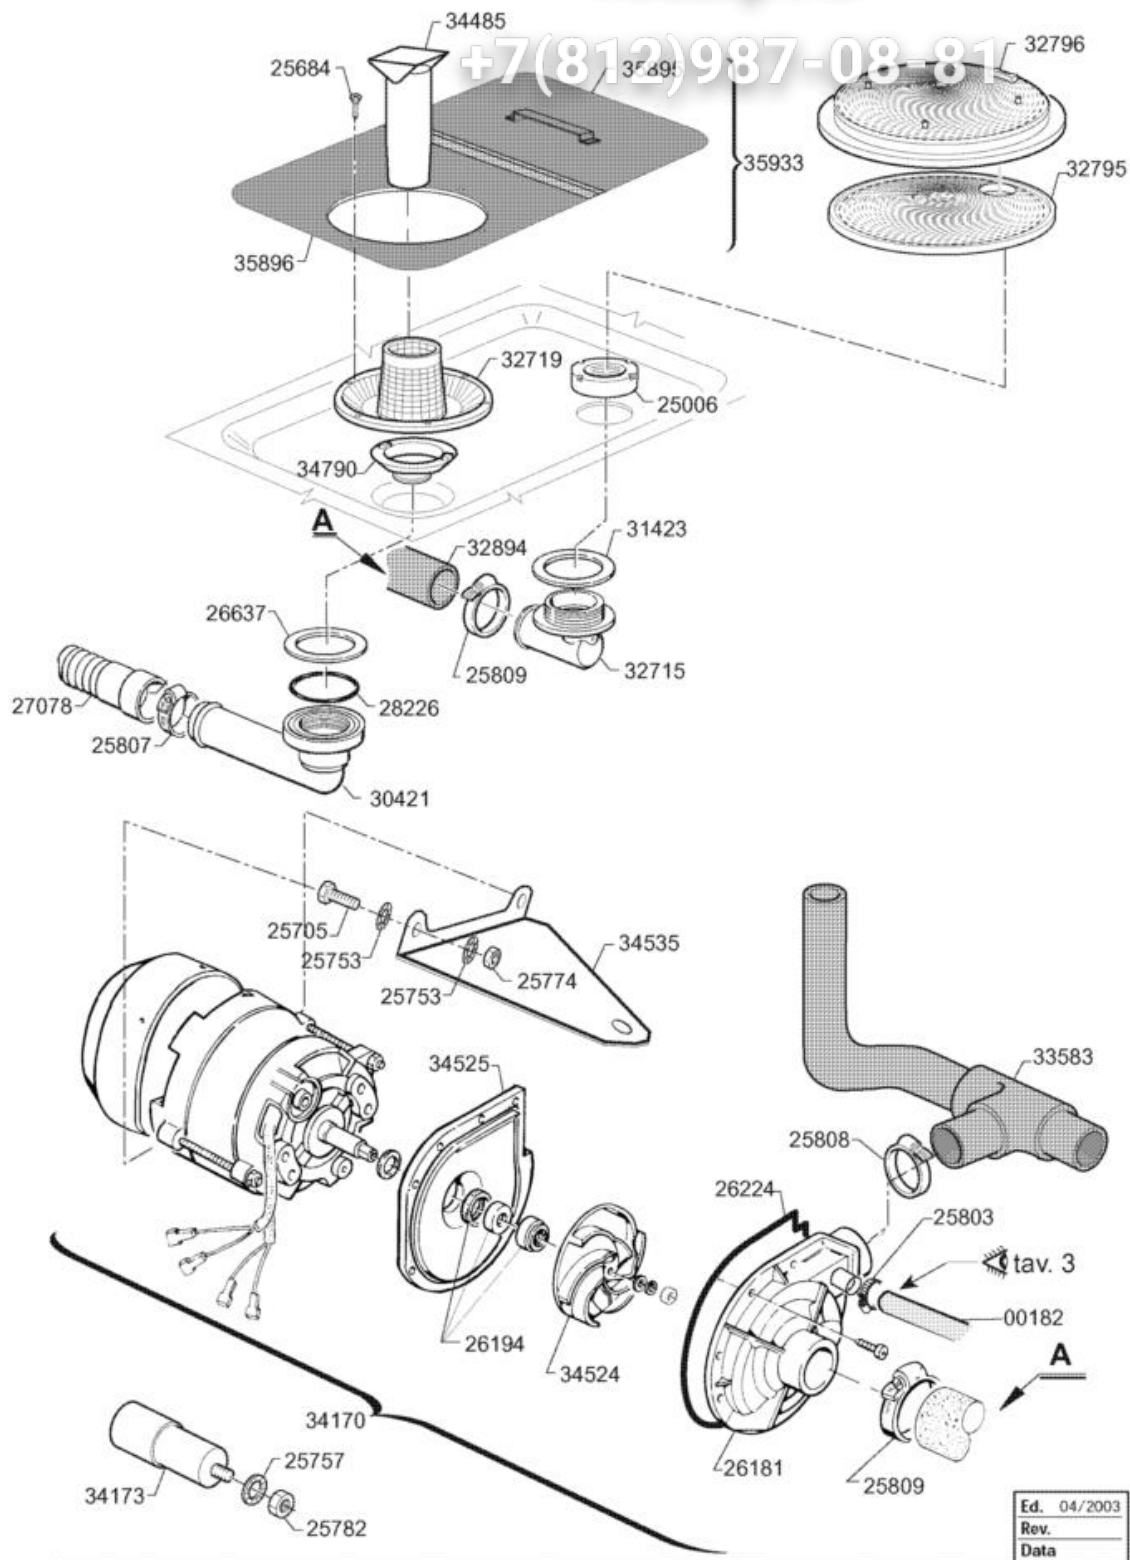

---

Code	Description
H150833	CABLE CLAMP EGB PA268/RO
H160121	HOSE, BLACK RUBBER D. 5 X 9
H450134	ELASTIC HOSE CLIP 2-WIRE D. 3 8,3
H450137	COLLAR COUPLING WITH BASE 31900
H463033	INDIC.PLATE, 3-PHASE LINE

+7(812)987-08-81

Code	Description
00182	HOSE 11X19 CASER/15"BLUE"
25006	NUT FO DRAIN SUCT. P.
25684	SELF-TAPPING SCREW CHEESE-H. 2,9 X 9
25705	SCREW HEX.HD M 5 X 16 SS 18/8
25753	TOOTHED SPACER.DIAM.5 D.E.
25757	TOOTHED SPACER DIAM. 12 D.E.D787
25774	NUTS 5 MA
25782	NUT 8 MA
25803	HOSE CLIP 13-20 ABA
25807	HOSE CLIP 26-38 ABA
25808	HOSE CLIP 27-51CLAM
25809	HOSE CLIP 40-64CLAM
26181	COVER WASH PUMP HP 0,5-0,75
26194	SHAFT SEAL WASH P.HP0,25-0,5-0,75
26224	GASKET, PUMP HOUSING
26637	FLAT GASKET 55 X 42 X 2
27078	DRAIN HOSE, DIA.24X1500
28226	GASKET OR 3181 FOR DRAIN LUG
30421	DRAIN FITTING, LONG
31423	FLAT GASKET 65X51X3
32715	90°SUCTION ELBOW FOR PUMP
32719	COLLECTOR FILTER
32795	BOTTOM, ROUND FILTER
32796	COVER, ROUND FILTER
32894	SUCTION SLEEVE.STS 60
33583	OUTLET SLEEVE WASH 53/60
34170	WASH PUMP HP. 1 STS/C60 C80
34173	CAPACITOR UF 16
34485	OVERFLOW TUBE STS 60 H=157
34524	IMPELLER LGB 0591 M8 LEFT ZF 340
34525	FLANGE, LGB ZF 340
34535	ADAPT.PLATE TO FIX PUMP LGB
34790	DRAIN ELBOW SERIES 60
35895	TANK STRAINER, RIGHT S/S SERIES 60
35896	TANK STRAINER LEFT S/S SERIES 60
35933	FILTER TANK CPL C 6