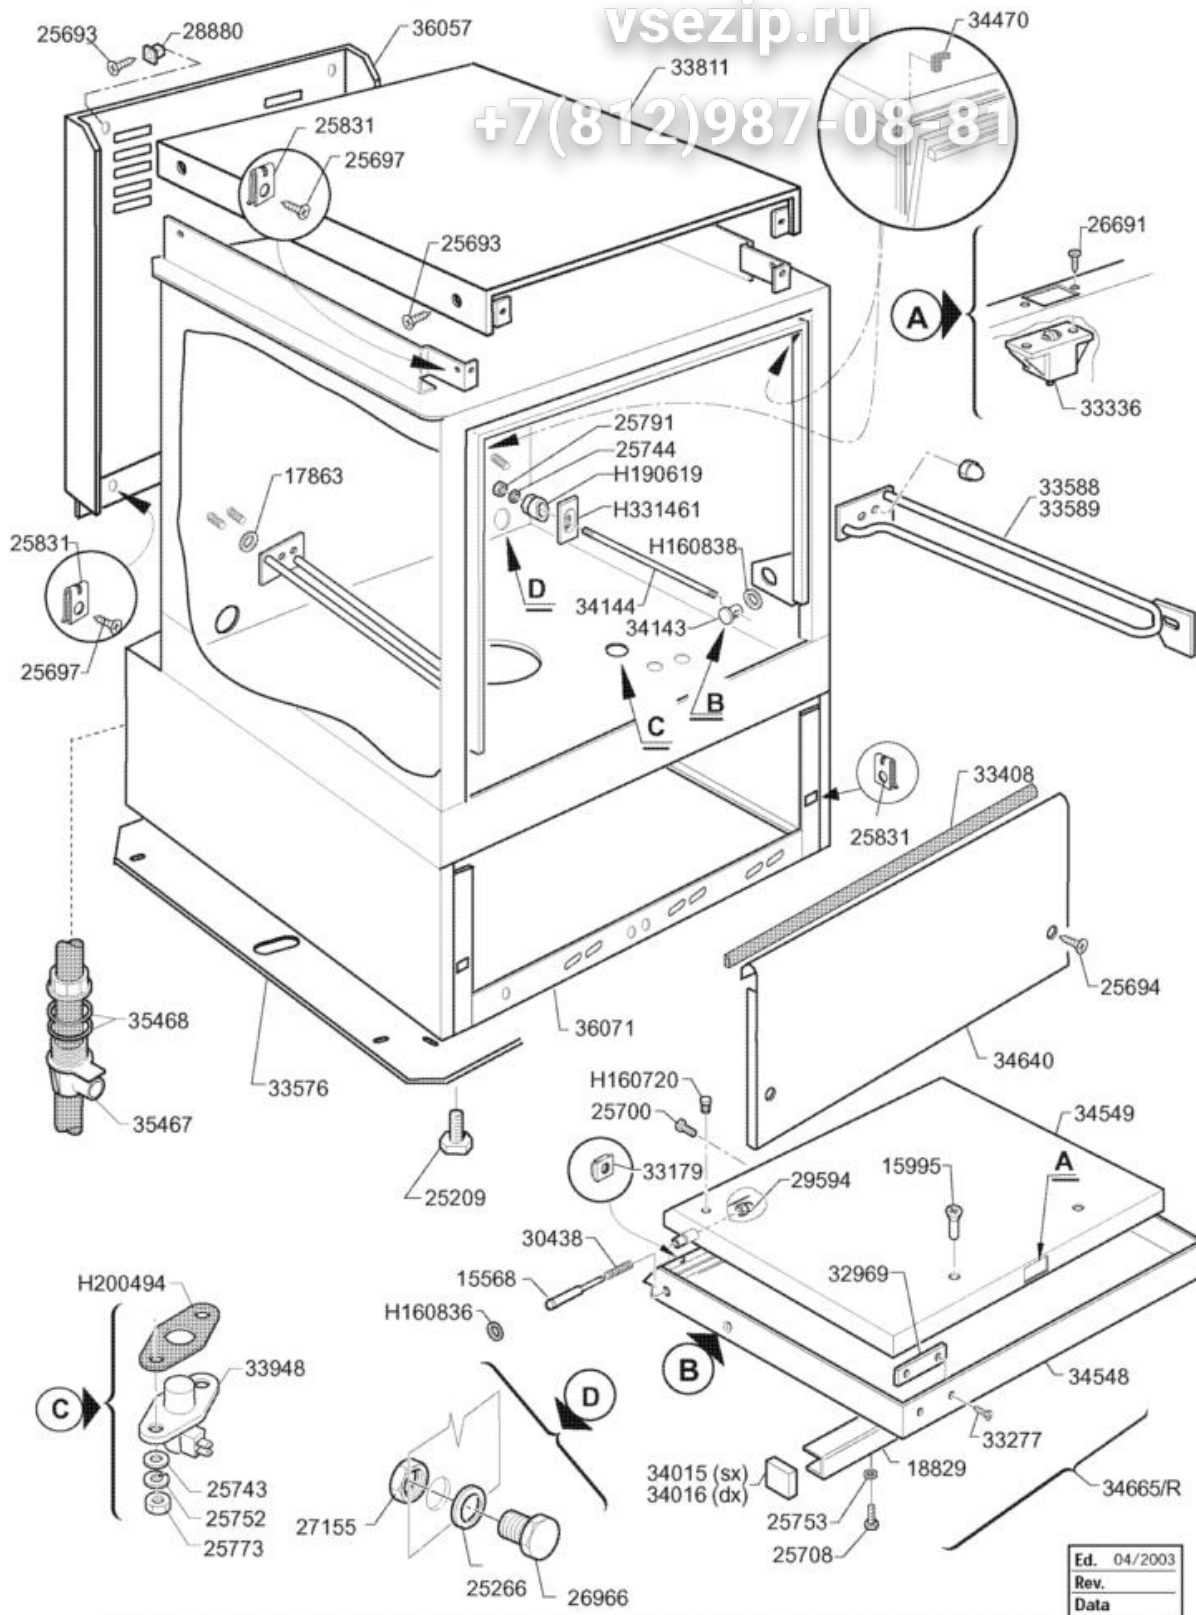

Ed.	04/2003
Rev.	
Data	

vsezip.ru

+7(812)987-08-81

Code	Description
15568	MOBILE DOWEL FOR DOOR
15995	BUSH SPRING FIX. HANDLE STS
17863	SPACER GUIDE
18829	HANDLE FOR DOOR STS/APS/C 60
25209	FEET, HEXAG. BASE
25266	FLAT GASKET 18 X 10 X 2
25693	SELF-TAPPING SCREW BEVEL H. 4,2X13
25694	SELF-TAPPING SCREW BEVEL H. 4,2X19
25697	SELF-TAPPING SCREW CHEESE D747H.ROS
25700	SCREW CHEESE-H. 4 X 8 KNURLED
25708	SCREW HEX.HD M 5 X 10 SS
25743	SPACER, FLAT, DIAM. 4
25744	SPACER, FLAT, DIAM.5
25752	TOOTHED SPACER DIAM.4 D.E.
25753	TOOTHED SPACER.DIAM.5 D.E.
25773	NUTS 4 MA SS 18/8
25791	SELF-LOCKING NUT 5 MA LOWER SIDE
25831	PLATE FOR SELFTHREAD. SCREW SIDES 7
26691	SCREW TS M 4 X 8
26966	HOLE CLOSING PLUG
27155	PLASTIC NUT10 M
28880	NUT SCREW
29594	NUT BLIND 4 MA
30438	SPRING FOR PIN AND DOOR
32969	MAGNET FOR CONTACT M350 AP
33179	ENCLOSED NUT 4MA
33277	SELF-TAPPING SCREW TSP 2,9 X 9,5
33336	ROLLER DOOR LATCH
33408	NEOPREN ADHESIVE GASKET 8 X 4
33576	LOWER GUARD, STS/APS/C 60
33588	RACK GUIDE, RIGHT 53/60
33589	RACK GUIDE, LEFT 53/60
33811	UPPER PANEL C 60
33948	BIMET. THERMOSTAT, DOUBLE CONTACT
34015	PLUG END HANDLE, LEFT
34016	PLUG END HANDLE, RIGHT
34143	PIN FOR ROD DOOR
34144	ROD FOR DOOR 60-80
34470	RUBBER PROTECT.CORNER, TANK LABYR.
34548	DOOR CASING, APS/STS/C60/98
34549	INNER DOOR PANEL C 43 ALTA
34640	TANK. FRONT PAN. C60/98
34665/R	DOOR ASSEMBLY CPL C/STS 60 L572xH423
35467	CABLE CLAMP 5024/2/15/26 STEAB
35468	WASHER FOR CABLE CLAMP 35467

Code	Description
36057	REAR PANEL 60 BT AIR GAP
36071	TANK-BASE STAND 60 BT/02
H160720	SNAP PLUG HEYCO D.8
H160836	RING X PIN SP08(COD 34143)
H160838	RING X DOOR PIN
H190619	DOOR CATCH +LF/FC+
H200494	GASKET FOR DOUBLE-THERMOSTAT
H331461	TIE ROD PLATE FOR G65/BC

---

Code	Description
H150833	CABLE CLAMP EGB PA268/RO
H160121	HOSE, BLACK RUBBER D. 5 X 9
H450134	ELASTIC HOSE CLIP 2-WIRE D. 3 8,3
H450137	COLLAR COUPLING WITH BASE 31900
H463033	INDIC.PLATE, 3-PHASE LINE