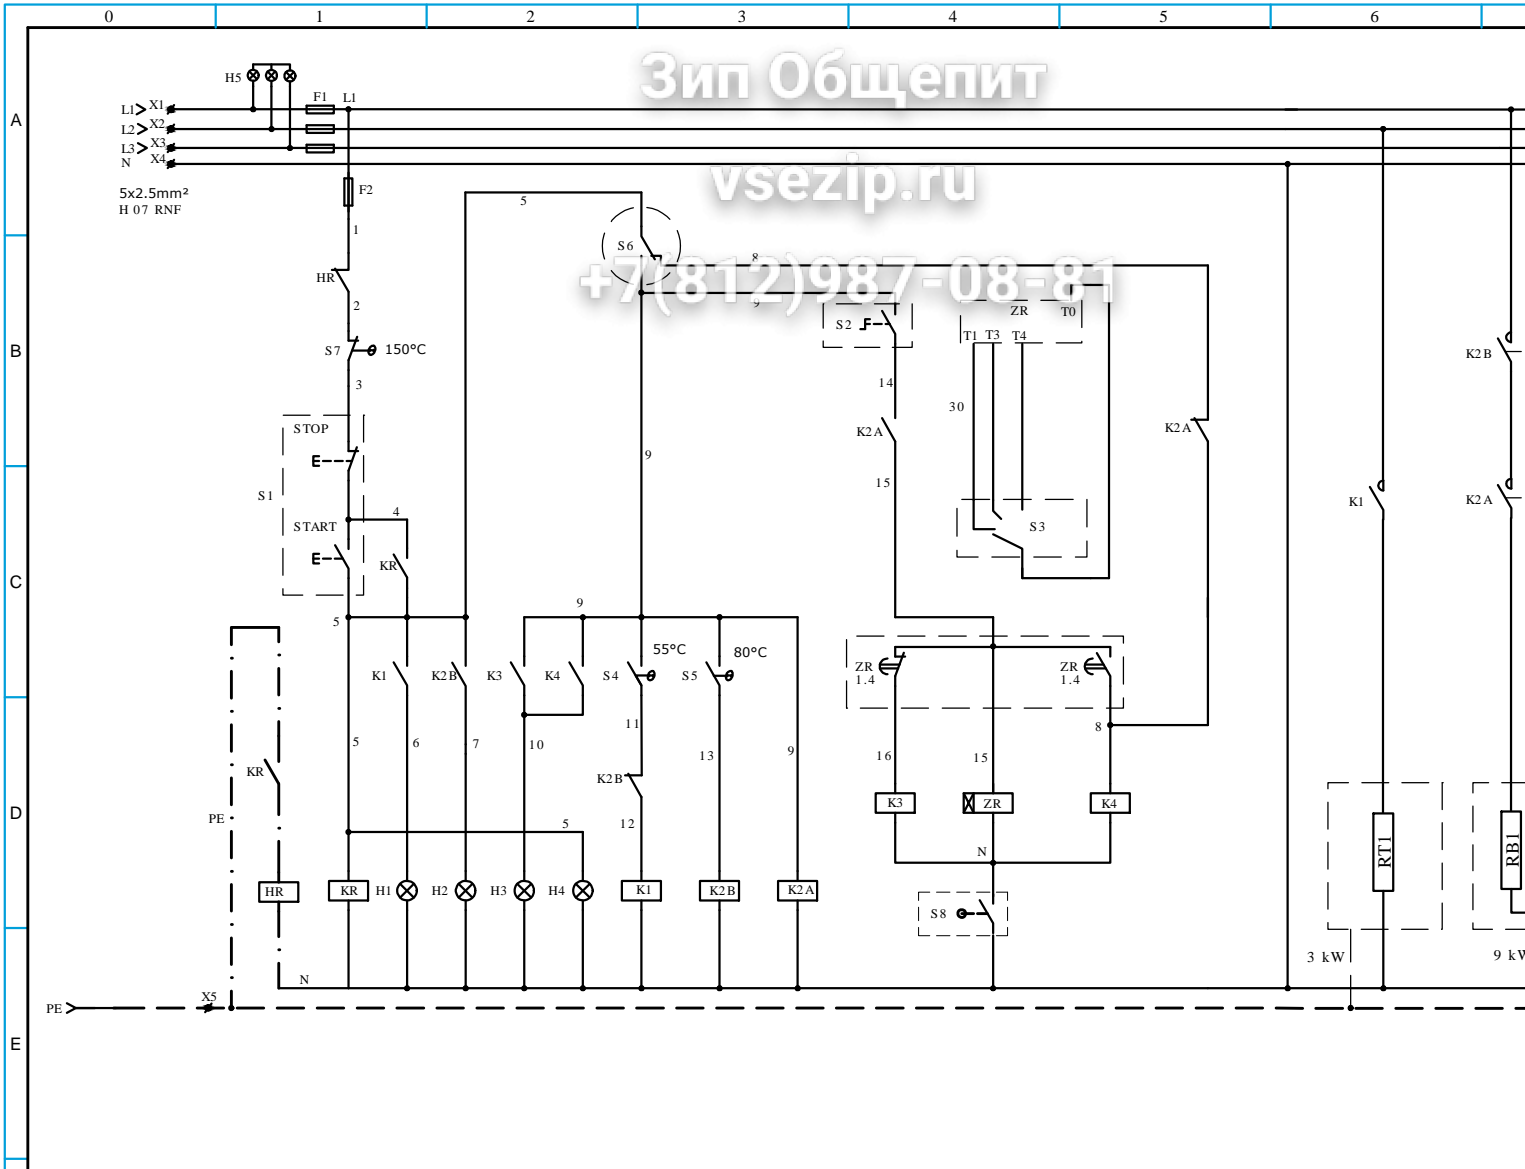

Зип Общепит

vsezip.ru

+7(812)987-08-81

S1: ON/OFF SWITCH	S5: BOILER THERMOSTAT	H1: TANK TEMPERATURE WARNING	P: SELENOID VALF	K2A-K2B
S2: WASHING SWITCH	S6: WATER LEVEL CONTROL SWITCH	H2: BOILER TEMPERATURE WARNING	F1: SUPPLY FUSE	K3: WAS
S3: PROGRAMMING SWITCH	S7: BOILER SAFETY THERMOSTATI	H3: WARNING PROGRAM WORKS	F2: CONTROL CIRCUIT FUSE	K4: RINS
S4: TANK THERMOSTAT	S8: LIMIT SWITCH COVER	H4: WARNING LIGHT ENERGY	K1: TANK HEATER CONTACTOR	KR: CON
HR: BODY LEAKAGE RELAY	H5: CONTROL CIRCUIT ENERGIZED WARNING LIGHT	RT: TANK HEATER	M1: WASH POMP	ZR: ELEC
		RB: BOILER HEATER	M2: RINS POMP	