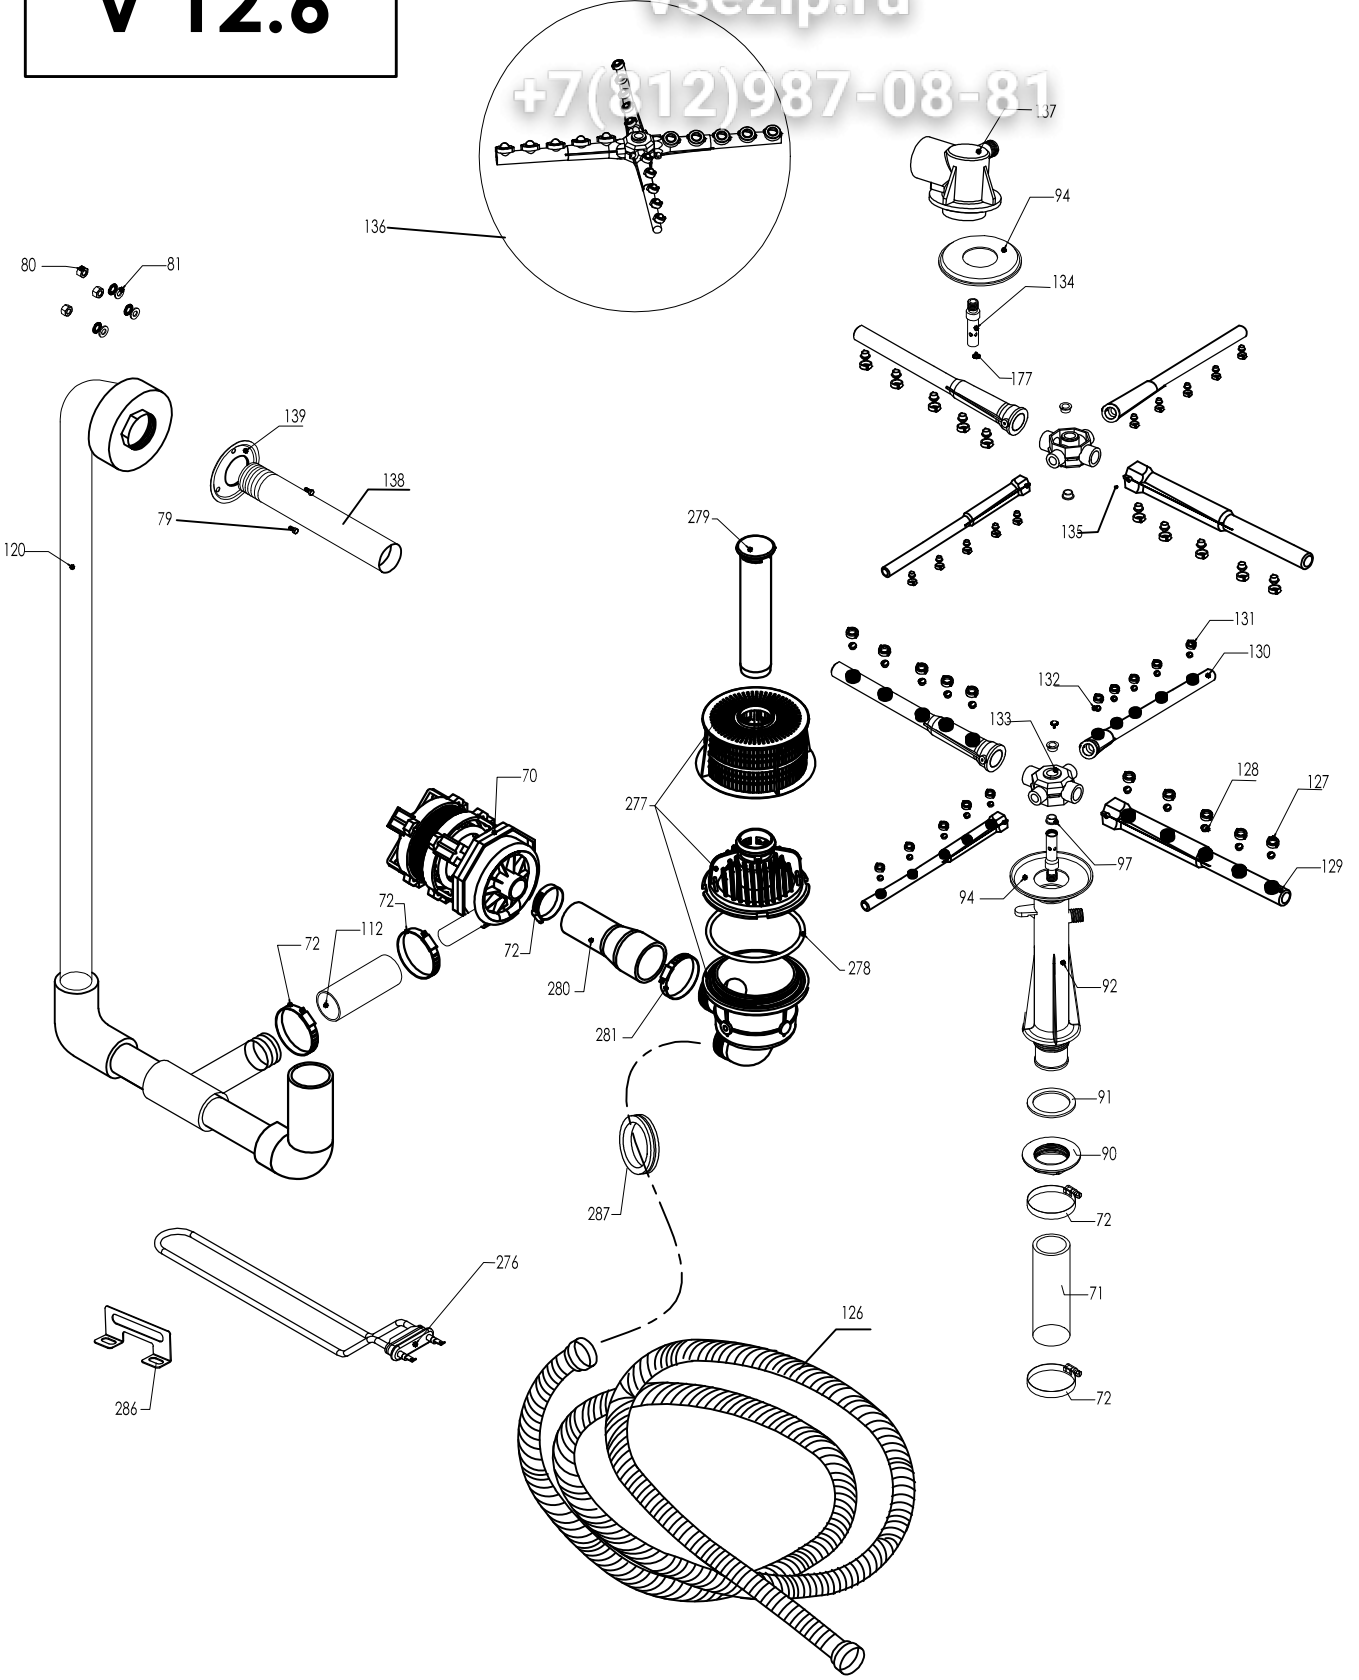

Зип Общепит

vsezip.ru

+7(812)987-08-81

V 12.6

R&D	İSİM	İMZA	TARİH	MATERIAL	VERSİYON NO	öztiryakiler
ÇİZEN	M. ÇOLAK		05.06.2012		V 12.6	
KONTROL	E. ATMACA		05.06.2012			PARÇA ADI: OBM 1080 YIKAMA GRUBU PATLAMIS RESİM
ONAY	M.HACI		05.06.2012	KALINLIK	REVİZYON	
RESİM ÜZERİNDEN ÖLÇÜ ALMAYINIZ!	ÖLÇÜLER mm CİNSİNDENDİR			AĞIRLIK (gr.)	ÖLÇEK	T.RESİM NO