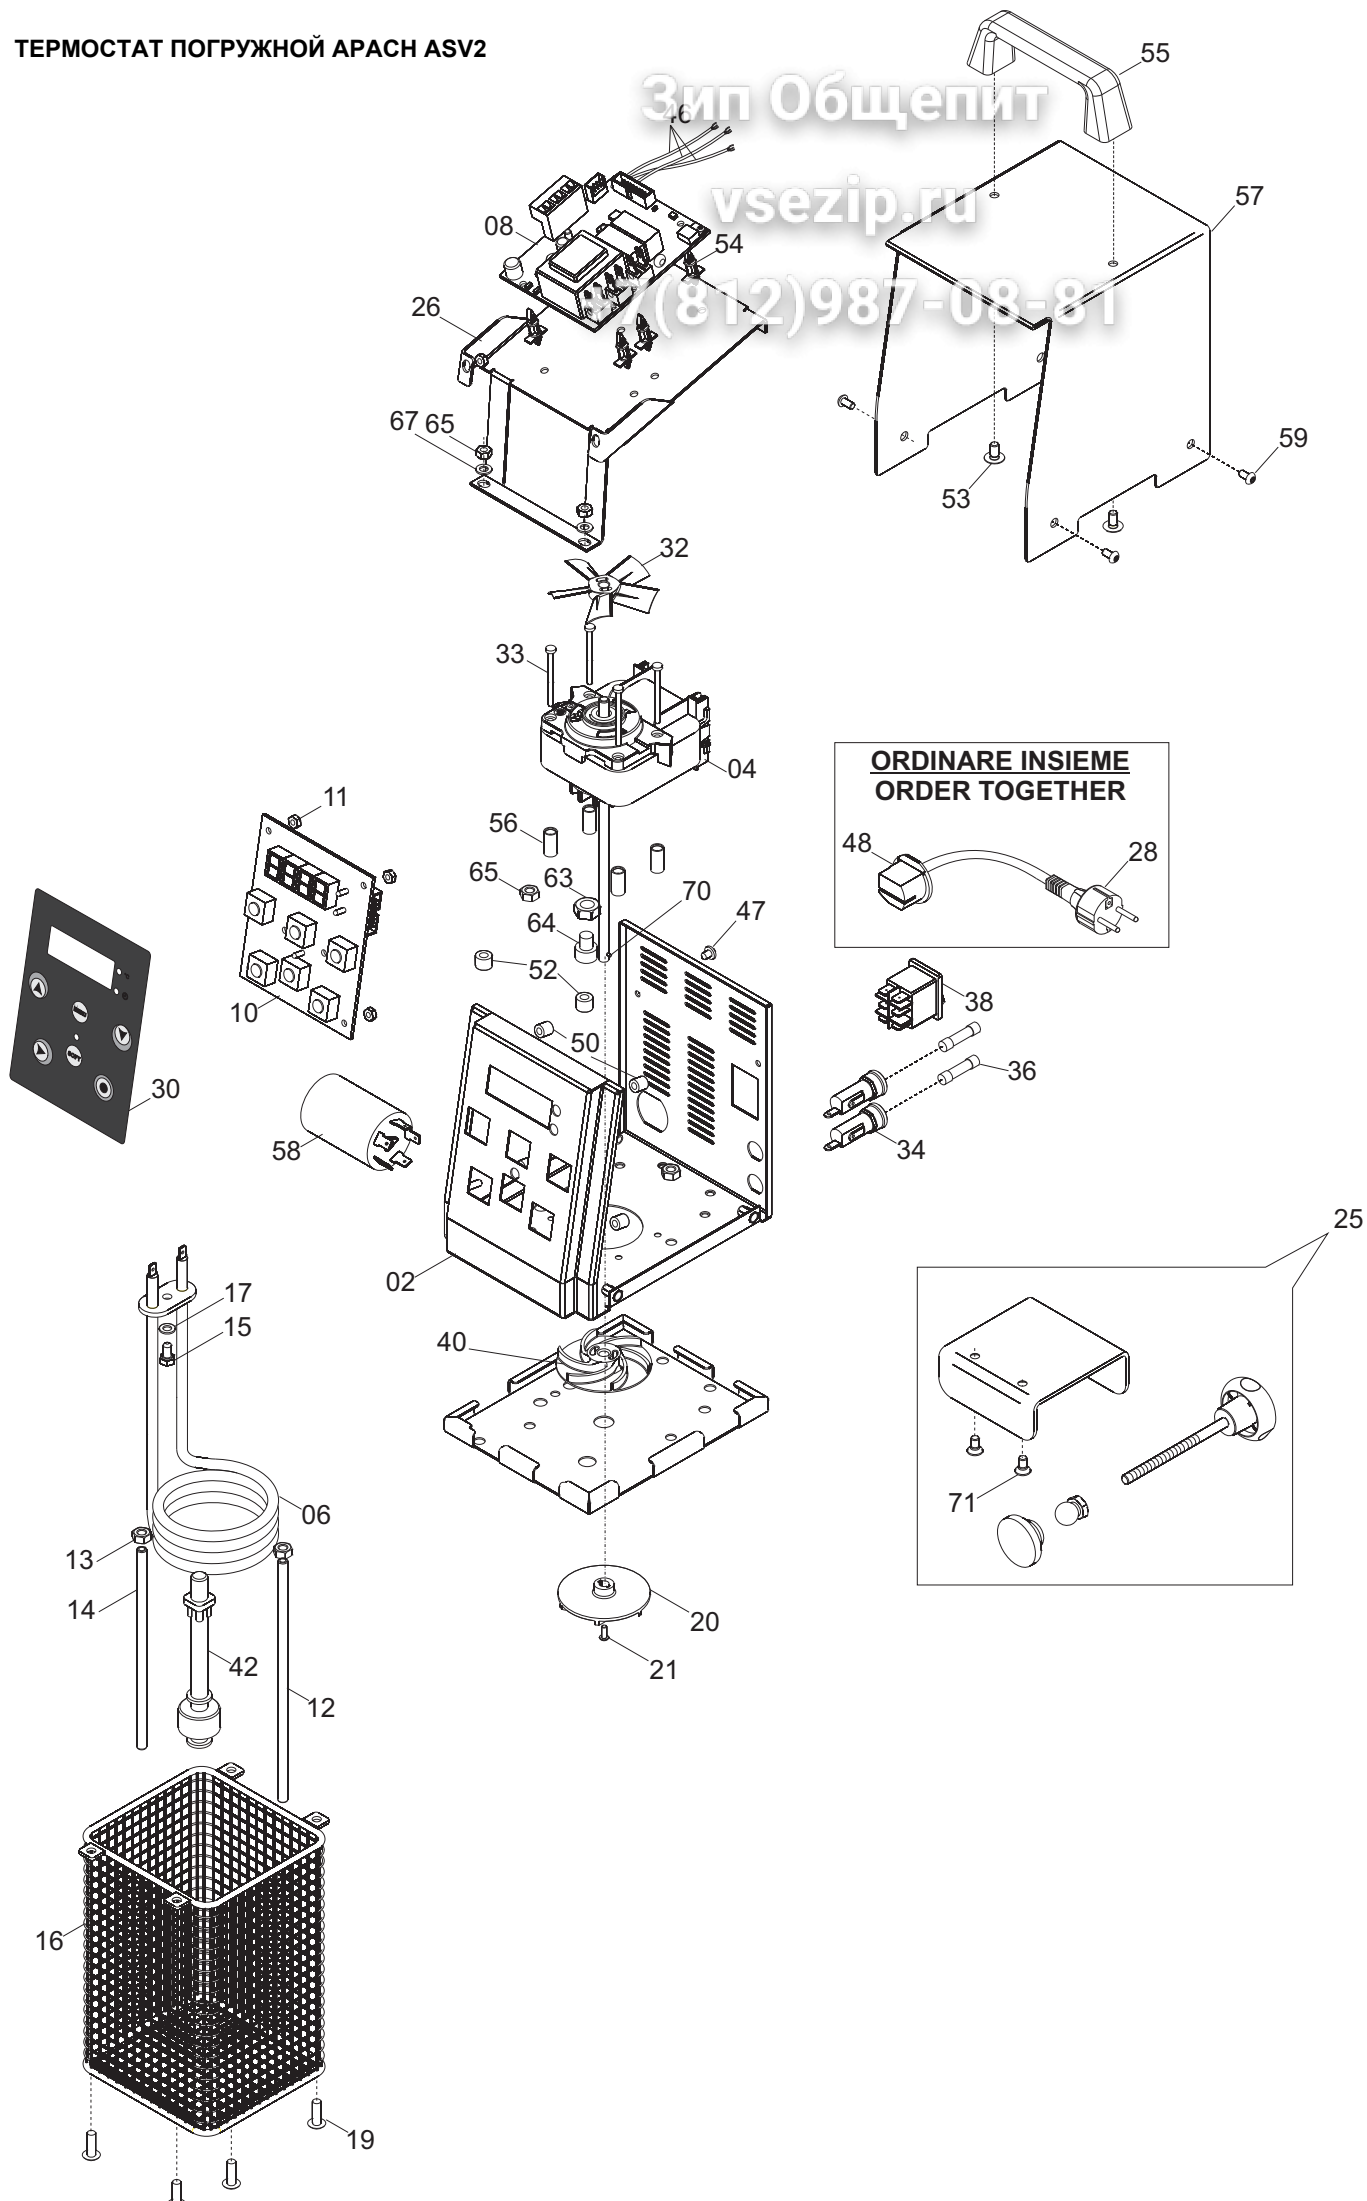

ТЕРМОСТАТ ПОГРУЖНОЙ АРАСН ASV2

Зип Общепит

vsezip.ru

(812)987-08-81

Зип Ощепит

vsezip.ru

2	FRAME _ SOFTCOOKER Y09	GM2486450
4	MOTOR SOFTCOOKER Y09	GM5036100
6	HEATING ELEMENT 2000W _ SOFTCOOKER 09	GM5256600
8	PCB SOFT COOKER Y09	GM5946300
10	CONTROL BOARD + CORD SOFTCOOKER	GM5946350
11	HEX.NUT DIN 934 M 4	IX2934004
12	SAFETY PROBE 10K FOR SOFTCOOKER 09	GM5826150
13	HEX.NUT DIN 934 M 6	IX2934006
14	THERMOSTAT PROBE FOR SOFTCOOKER 09	GM5826100
15	HEX.SCREW DIN 933 M5 X 10	IX2933005010
16	METAL WIRES PROTECTION, SOFT COOKER	GM3047100
17	WASHER DIN 125 D 5	IX2125005
19	PAN HEAD SCREW DIN 7985 M5X10	IX27985005010
20	SPOKED IMPELLER SOFTCOOKER 09	GM5036870
21	HEX.SCREW DIN 933 M 3X06	IX2933003006
25	CLAMP _ SOFTCOOKER	GM2492000
26	PC BOARD SUPPORT _ SOFTCOOKER Y09	GM2486405
28+48	CABLE 3X1,5 SCHUKO-SOFTCOOKER Y09	GM5506300
28+48 CN	CAVO STERILIZZATORE SPINA CINESE	GM5506815
30	FACEPLATE - SOFTCOOKER Y09	GM8156700
32	MOTOR FAN _ SOFTCOOKER Y09	GM5036850
34	FUSE HOLDER 15A 250V _ SOFTCOOKER 09	GM5846050
36	FUSE 6,3X32 16A _ SOFTCOOKER Y09	GM5846055
38	ON/OFF SWITCH COMELUX 401/L	19410102
40	LOWER FAN, SOFT COOKER	GM5036875
42	WATER LEVEL SENSOR	GM2210200
46	WIRING _ SOFTCOOKER Y09	GM5556475
48	STRAIN RELIEF PA107	GM5893030
50	SPACER DCK R 4280 _ SOFTCOOKER Y09	GM4696255
52	SPACER DCK R 52100 _ SOFTCOOKER Y09	GM4696275
54	SPACER CF06H4080 MM 08 _ SOFTCOOKER	GM4696300
55	S/STEEL HANDLE _ SOFTCOOKER Y09	GM2486040
55 GR	GREY HANDLE _ SOFTCOOKER Y09	GM2486060
56	BRASS SPACER MM 8X16 _ SOFTCOOKER	GM4296235
57	COVER _ SOFTCOOKER Y09	GM2486135
58	FILTER DEM "FLC470501F"	GM5947200
59	S/S CROSS SCREW M 4X10	IB77VBCR04X10
64	BUSH _ SOFTCOOKER Y09	GM2486170
65	HEX.NUT DIN 934 M 5	IX2934005
67	WASHER DIN 125 D 5	IX2125005
70	SPINA ELASTICA DIN 1481 1,5X8	IX21481001.5008
71	VITE TSPEI DIN 7991 M 5X10	IX27991005010