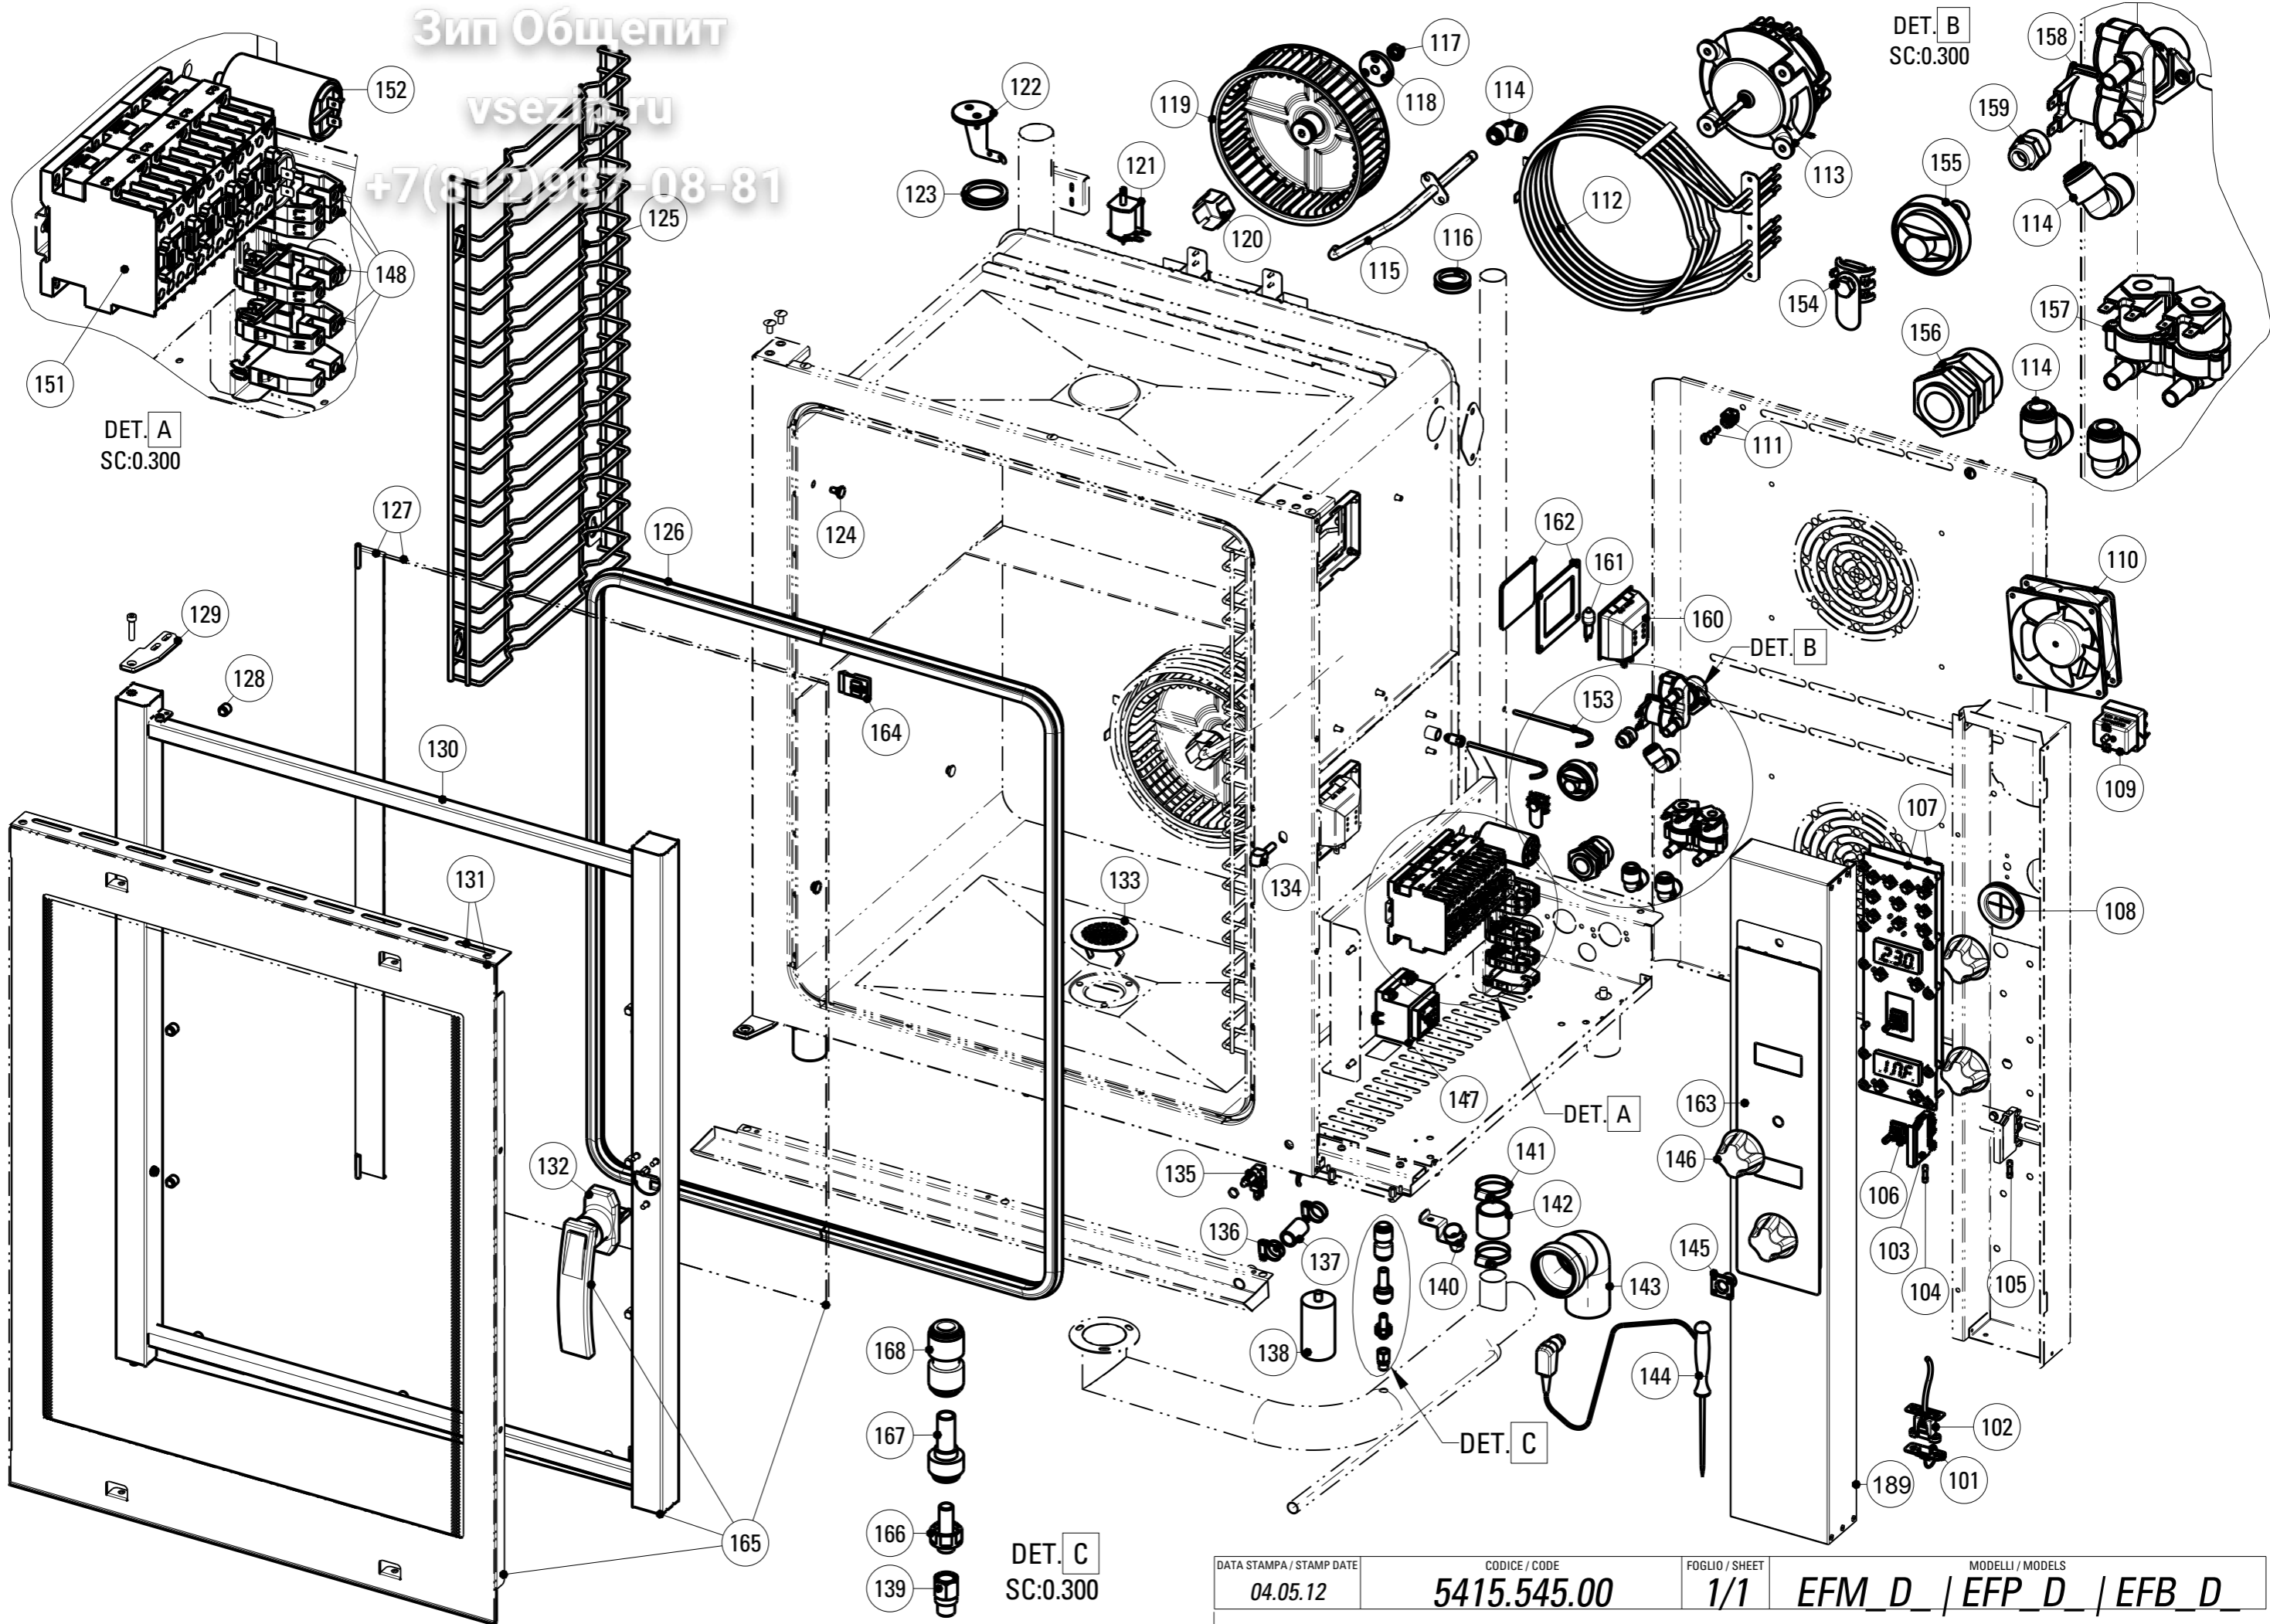

Зип Общежит

vsezip.ru

+7(812)987-08-81

DET. A
SC:0.300

DET. B
SC:0.300

DET. C
SC:0.300

DATA STAMPA / STAMP DATE	CODICE / CODE	FOGLIO / SHEET	MODELLI / MODELS
04.05.12	5415.545.00	1/1	EFM D | EFP D | EFB D