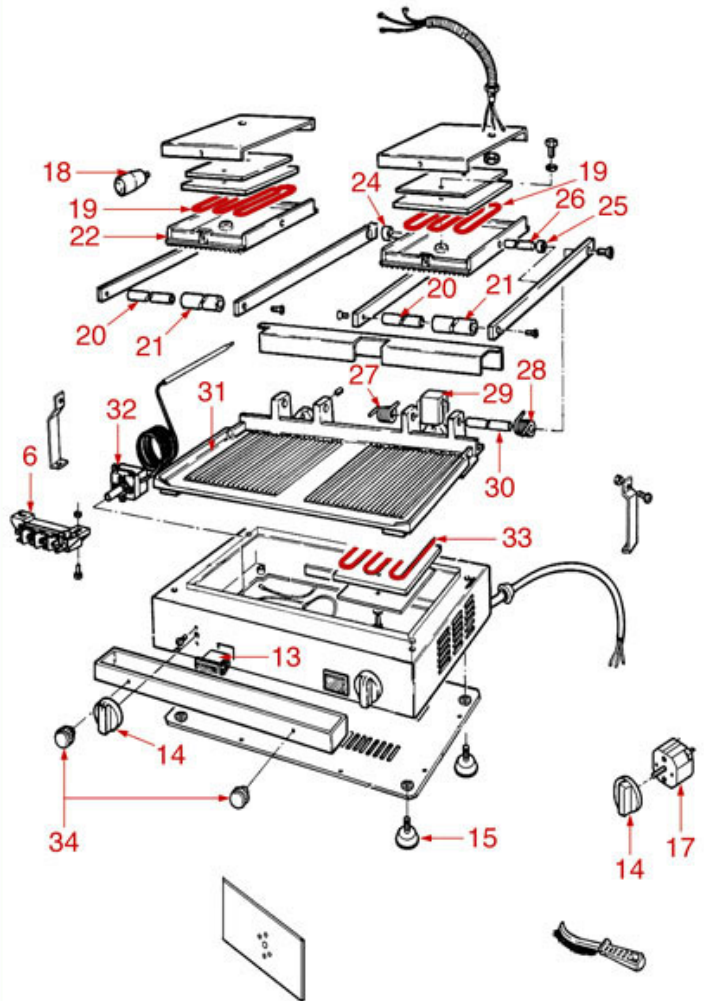

Suitable universal spare parts may not be included

Rel. 2013-09130902

PLATE CORT-ELIO-PD-TOP

PD - TOP

CORT - ELIO

+7(812)987-08-81

Position	LF code no.	Description
2	3755021	HEATING ELEMENT 875W 240V TOP
2	3755023	HEATING ELEMENT 700W 240V TOP
5	3250001	LEFTHAND SPRING ø 20x42 mm
5	3250002	RIGHTHAND SPRING ø 20x42 mm
5	3250028	RIGHTHAND SPRING ø 20x40 mm
5	3250029	LEFTHAND SPRING ø 20x40 mm
11	3755022	HEATING ELEMENT 1150W 240V BOTTOM
11	3755024	HEATING ELEMENT 850W 240V BOTTOM
13	3221960	WHITE INDICATOR LAMP 230V
14	3241331	BLACK KNOB ø 45 mm
16	3444514	SINGLE-PHASE THERMOSTAT 50-300°C
17	3446100	MECHANICAL TIMER 15 MINUTES
19	3755023	HEATING ELEMENT 700W 240V TOP
27	3250029	LEFTHAND SPRING ø 20x40 mm
28	3250028	RIGHTHAND SPRING ø 20x40 mm
32	3444514	SINGLE-PHASE THERMOSTAT 50-300°C
33	3755024	HEATING ELEMENT 850W 240V BOTTOM