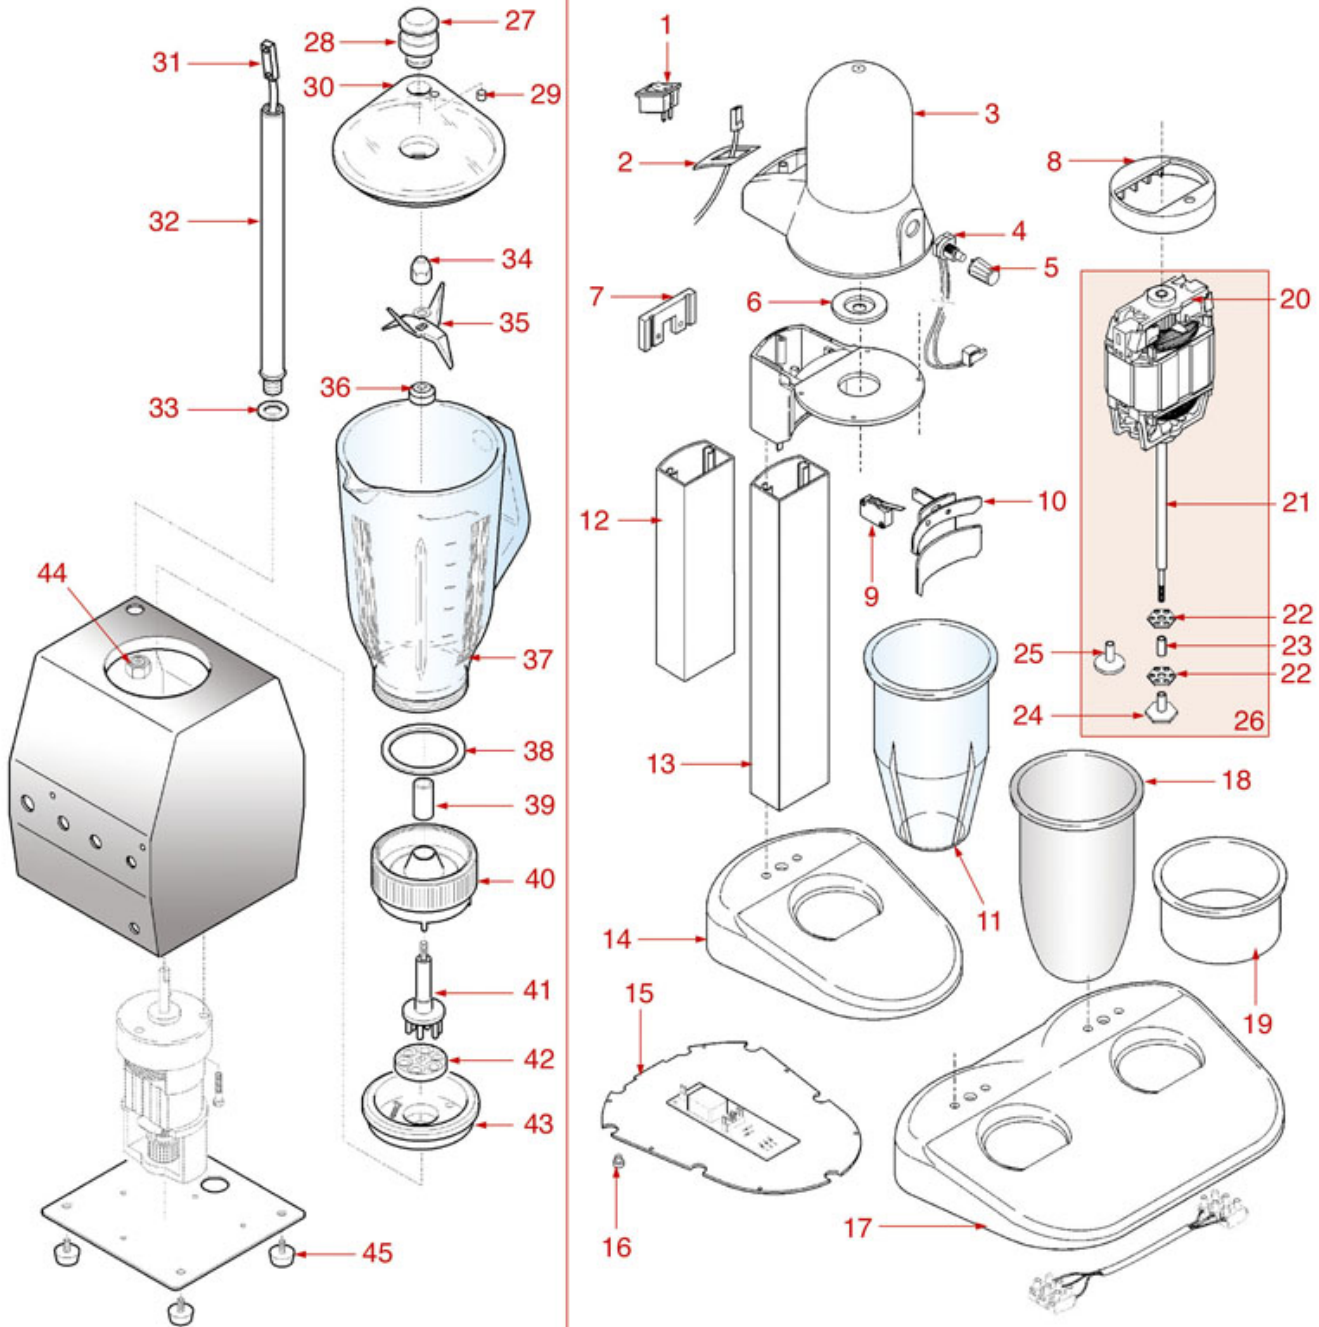

FRAPPÉ BLENDER SIRIO-BLENDER FR

vsezip.ru

+7(812)987-08-81

FR

SIRIO

SIRMAN ЭИП Общепит

Position	LF code no.	Description
1	1319158	BLACK SINGLE-POLE SWITCH CA 250V
6	1186494	BOTTOM GASKET
7	1381014	JUG SUPPORTING FORK
9	1240012	MICROSWITCH 16A 250V
10	1381015	JUG HOLDER
11	1080010	PLASTIC JUG
11	1080050	STAINLESS STEEL JUG
22	1381016	STEEL WHISK
24	1381018	ALUMINIUM PUSH-BUTTON
28	1186414	O-RING 0119 EPDM
29	1240011	MICROSWITCH MAGNET $\varnothing$ 8x4 mm
31	1240013	MAGNETIC MICROSWITCH E5222R
35	1718003	4 BLADES KNIFE
38	1186495	JUG GASKET $\varnothing$ 75x60x3 mm
42	1381020	NYLON DISK