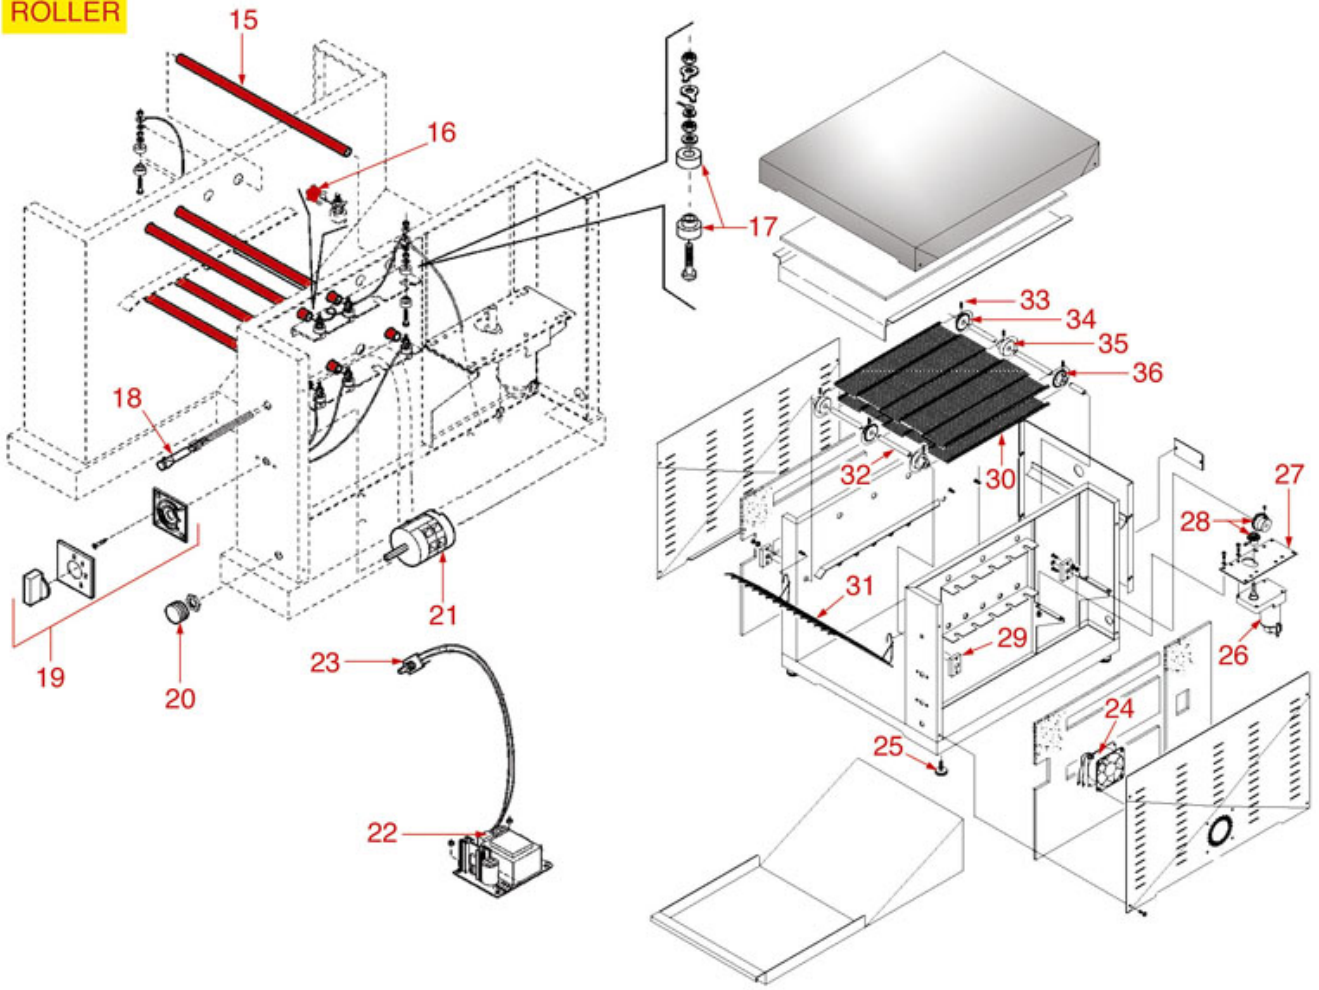

TOASTERS 12Q-6Q-4Q-ROLLER

vsezip.ru

+7(812)987-08-81

4Q - 6Q - 12Q

ROLLER

SR02

Positions without LF code no.: upon request