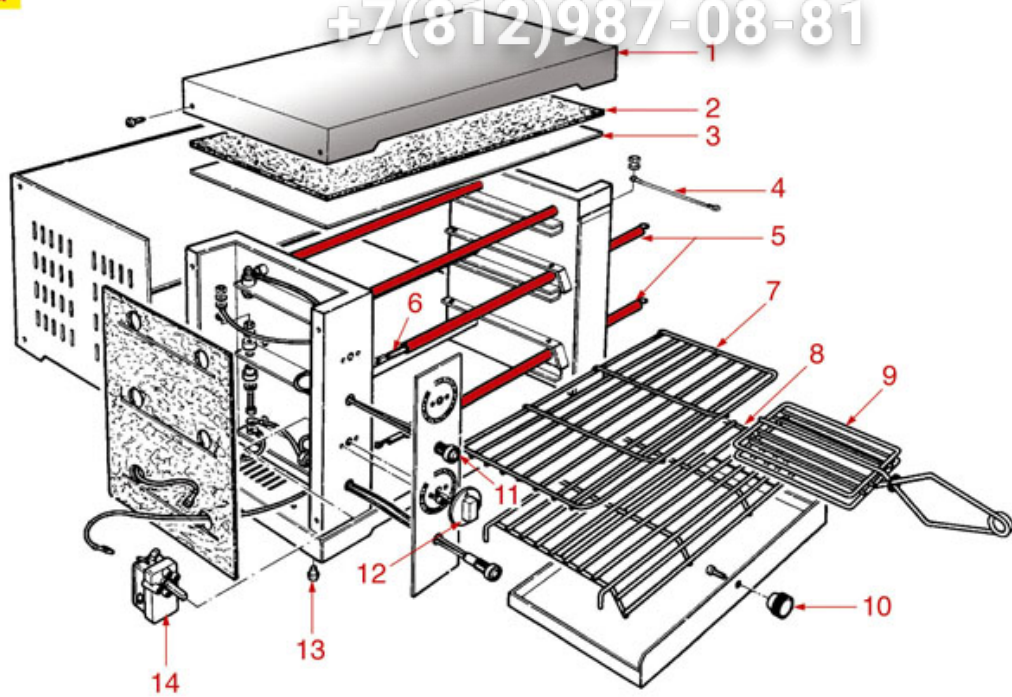

TOASTERS 12Q-6Q-4Q-ROLLER

vsezip.ru

+7(812)987-08-81

4Q - 6Q - 12Q