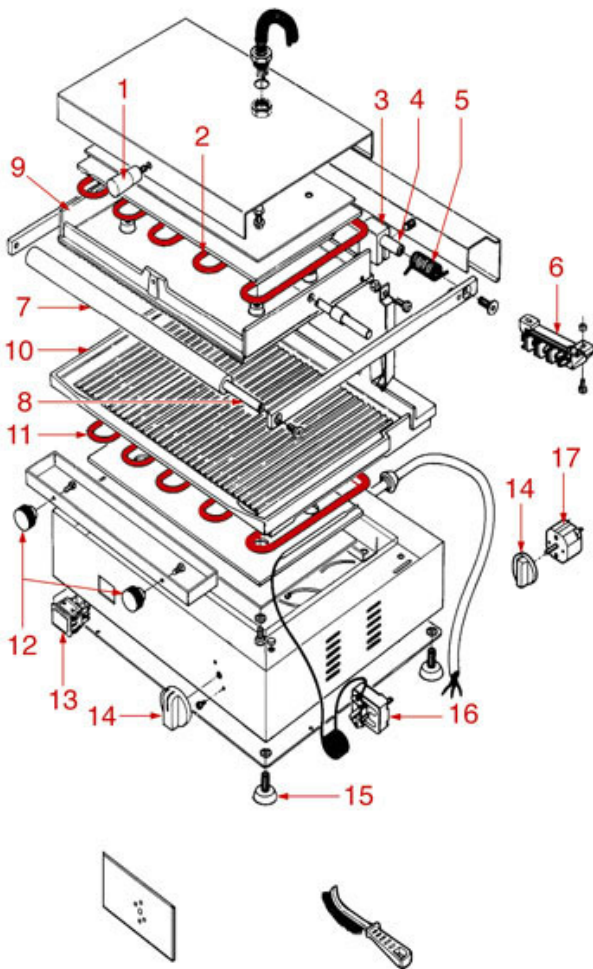

Suitable universal spare parts may not be included

Rel. 2013-09130902

PLATE CORT-ELIO-PD-TOP

PD - TOP

CORT - ELIO

+7(812)987-08-81

Position	LF code no.	Description
2	3755021	HEATING ELEMENT 875W 240V TOP
2	3755023	HEATING ELEMENT 700W 240V TOP
5	3250001	LEFTHAND SPRING ø 20x42 mm
5	3250002	RIGHTHAND SPRING ø 20x42 mm
5	3250028	RIGHTHAND SPRING ø 20x40 mm
5	3250029	LEFTHAND SPRING ø 20x40 mm
11	3755022	HEATING ELEMENT 1150W 240V BOTTOM
11	3755024	HEATING ELEMENT 850W 240V BOTTOM
13	3221960	WHITE INDICATOR LAMP 230V
14	3241331	BLACK KNOB ø 45 mm
16	3444514	SINGLE-PHASE THERMOSTAT 50-300°C
17	3446100	MECHANICAL TIMER 15 MINUTES
19	3755023	HEATING ELEMENT 700W 240V TOP
27	3250029	LEFTHAND SPRING ø 20x40 mm
28	3250028	RIGHTHAND SPRING ø 20x40 mm
32	3444514	SINGLE-PHASE THERMOSTAT 50-300°C
33	3755024	HEATING ELEMENT 850W 240V BOTTOM