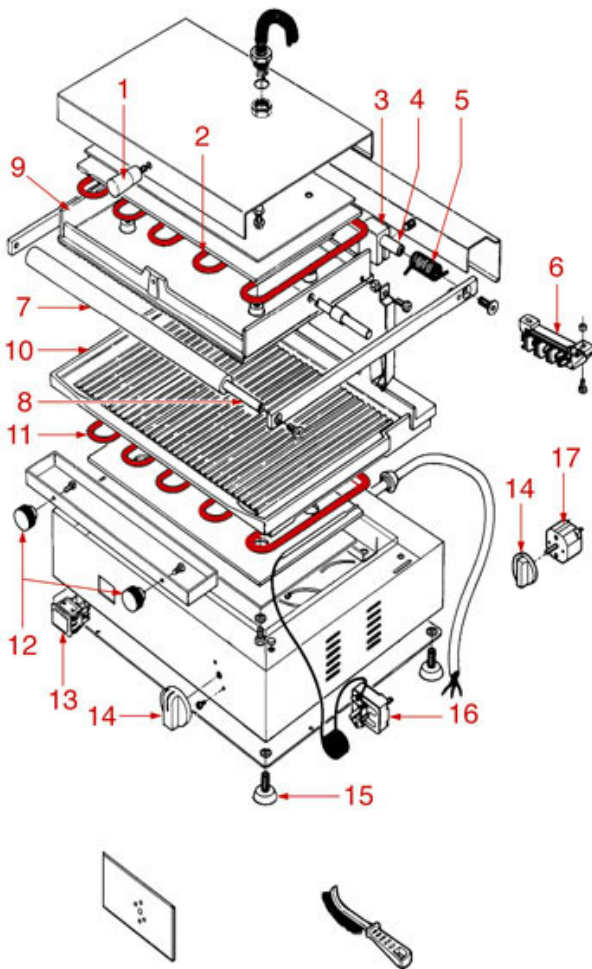

Suitable universal spare parts may not be included

Rel. 2013-09130902

PLATE CORT-ELIO-PD-TOP
vsezip.ru

CORT - ELIO

PD - TOP

+7(812)987-08-81

Position	LF code no.	Description
2	3755021	HEATING ELEMENT 875W 240V TOP
2	3755023	HEATING ELEMENT 700W 240V TOP
5	3250001	LEFTHAND SPRING \varnothing 20x42 mm
5	3250002	RIGHTHAND SPRING \varnothing 20x42 mm
5	3250028	RIGHTHAND SPRING \varnothing 20x40 mm
5	3250029	LEFTHAND SPRING \varnothing 20x40 mm
11	3755022	HEATING ELEMENT 1150W 240V BOTTOM
11	3755024	HEATING ELEMENT 850W 240V BOTTOM
13	3221960	WHITE INDICATOR LAMP 230V
14	3241331	BLACK KNOB \varnothing 45 mm
16	3444514	SINGLE-PHASE THERMOSTAT 50-300°C
17	3446100	MECHANICAL TIMER 15 MINUTES
19	3755023	HEATING ELEMENT 700W 240V TOP
27	3250029	LEFTHAND SPRING \varnothing 20x40 mm
28	3250028	RIGHTHAND SPRING \varnothing 20x40 mm
32	3444514	SINGLE-PHASE THERMOSTAT 50-300°C
33	3755024	HEATING ELEMENT 850W 240V BOTTOM