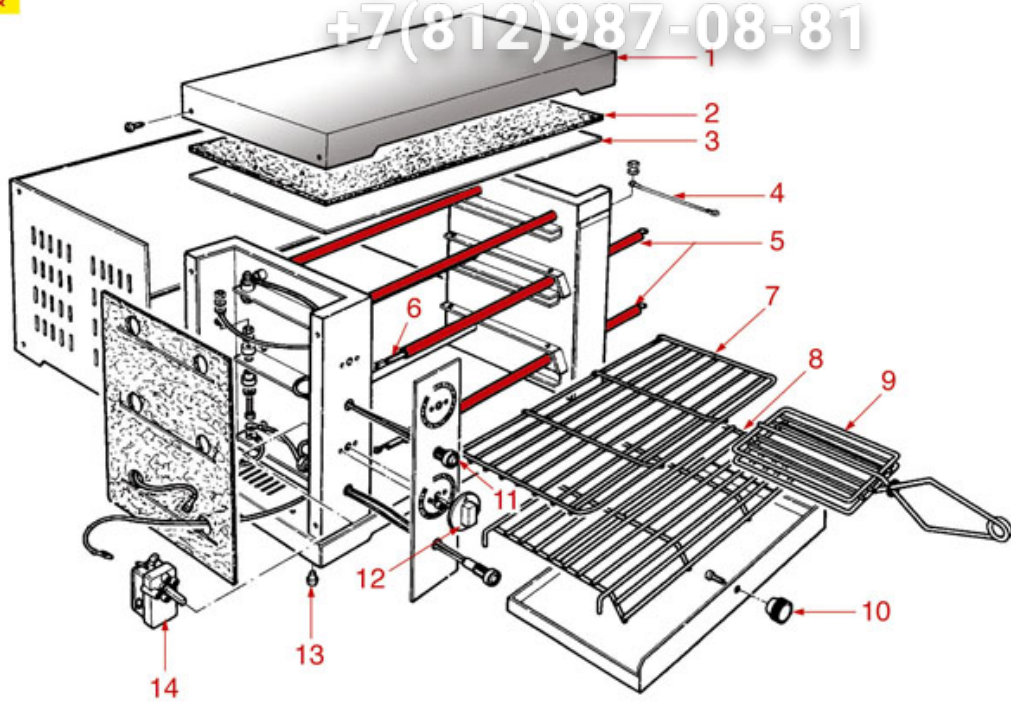

TOASTERS 12Q-6Q-4Q-ROLLER

vsezip.ru

+7(812)987-08-81

4Q - 6Q - 12Q