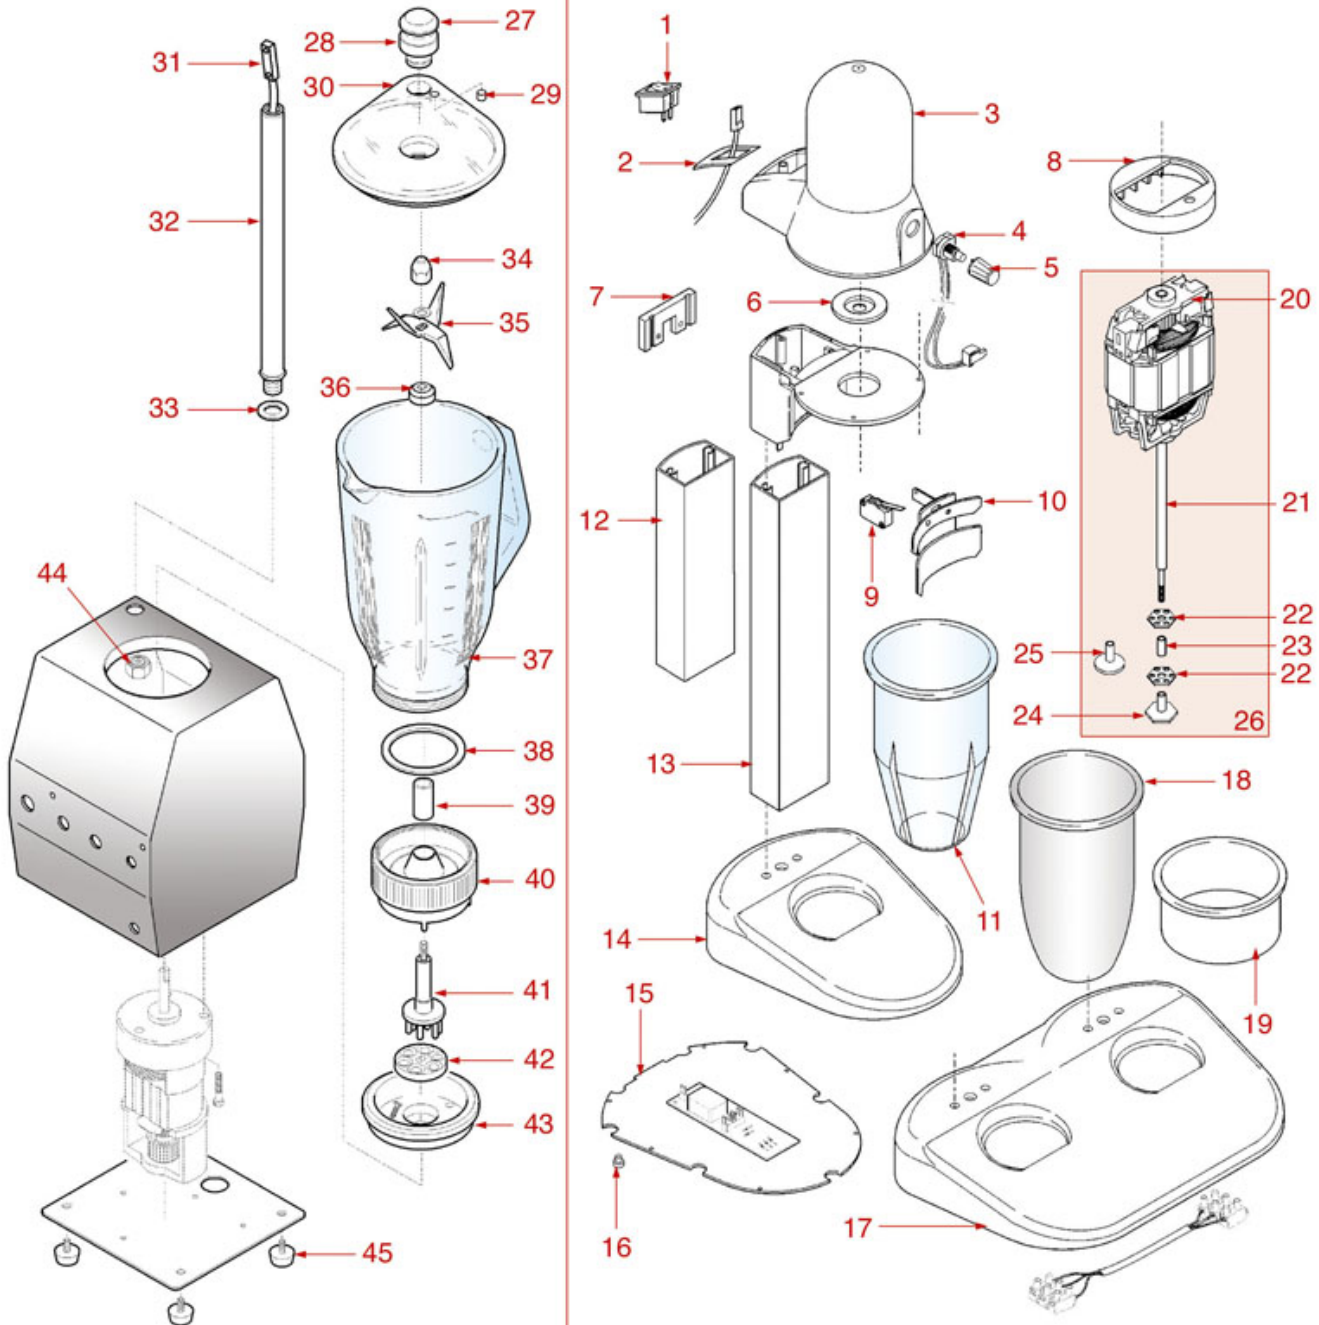

FRAPPÉ BLENDER SIRIO-BLENDER FR

vsezip.ru

+7(812)987-08-81

FR

SIRIO

SIRMAN ЭИП Общепит

Position	LF code no.	Description
1	1319158	BLACK SINGLE-POLE SWITCH CA 250V
6	1186494	BOTTOM GASKET
7	1381014	JUG SUPPORTING FORK
9	1240012	MICROSWITCH 16A 250V
10	1381015	JUG HOLDER
11	1080010	PLASTIC JUG
11	1080050	STAINLESS STEEL JUG
22	1381016	STEEL WHISK
24	1381018	ALUMINIUM PUSH-BUTTON
28	1186414	O-RING 0119 EPDM
29	1240011	MICROSWITCH MAGNET $\varnothing$ 8x4 mm
31	1240013	MAGNETIC MICROSWITCH E5222R
35	1718003	4 BLADES KNIFE
38	1186495	JUG GASKET $\varnothing$ 75x60x3 mm
42	1381020	NYLON DISK