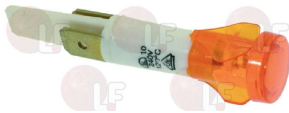

Lamps

3221276 ORANGE INDICATOR LAMP 240V
 $\varnothing$ head 12 mm - $\varnothing$ hole 10 mm - 120°C