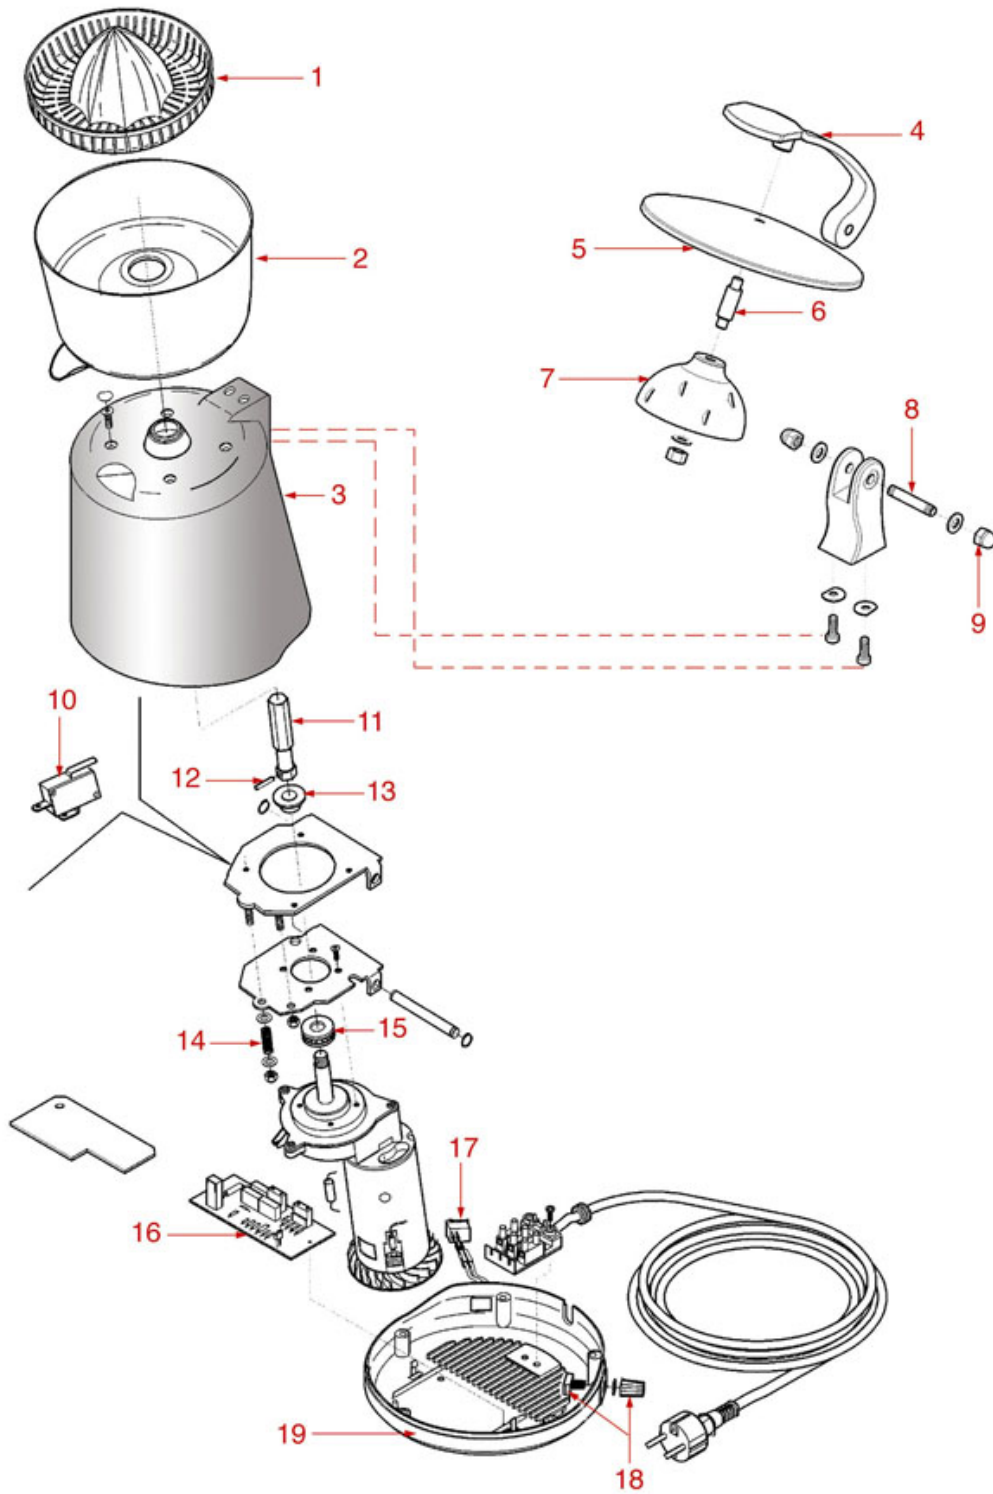

CITRUS SQUEEZER APOLLO

vsezip.ru

APOLLO

+7(812)987-08-81

SIRMAN Элм Общепит

Position	LF code no.	Description
1	3381001	PLASTIC CONE
10	1240014	MICROSWITCH 16A 250V
13	1186496	SHAFT GASKET
17	1319158	BLACK SINGLE-POLE SWITCH 10A 250V

vsezip.ru

+7(812)987-08-81