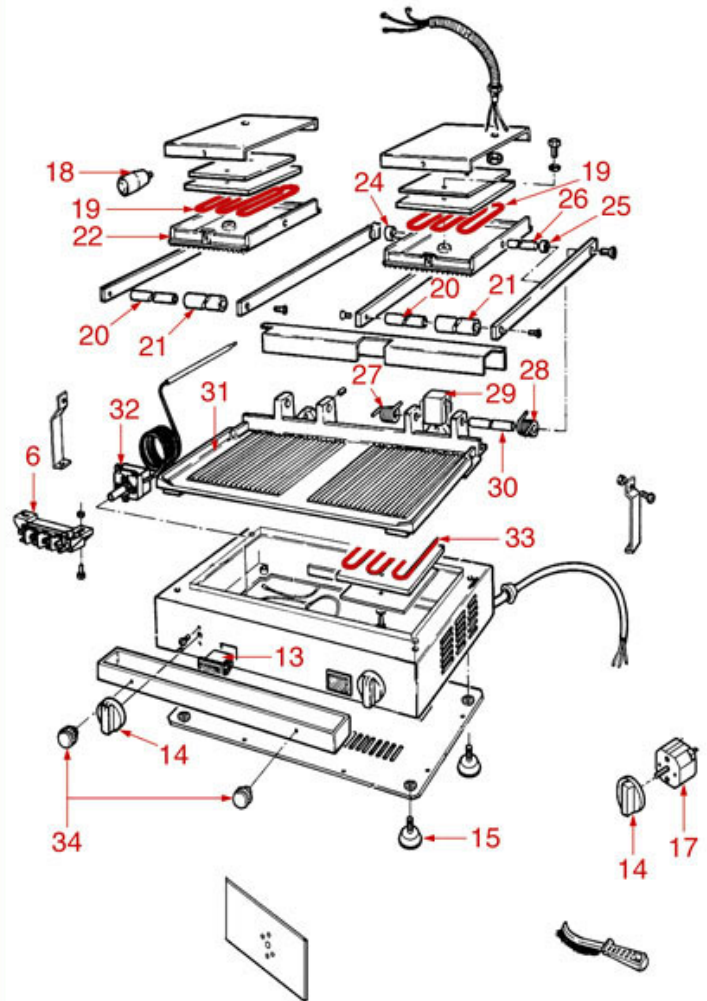

Suitable universal spare parts may not be included

Rel. 2013-09130902

PLATE CORT-ELIO-PD-TOP
vsezip.ru

CORT - ELIO

PD - TOP

+7(812)987-08-81

Position	LF code no.	Description
2	3755021	HEATING ELEMENT 875W 240V TOP
2	3755023	HEATING ELEMENT 700W 240V TOP
5	3250001	LEFTHAND SPRING \varnothing 20x42 mm
5	3250002	RIGHTHAND SPRING \varnothing 20x42 mm
5	3250028	RIGHTHAND SPRING \varnothing 20x40 mm
5	3250029	LEFTHAND SPRING \varnothing 20x40 mm
11	3755022	HEATING ELEMENT 1150W 240V BOTTOM
11	3755024	HEATING ELEMENT 850W 240V BOTTOM
13	3221960	WHITE INDICATOR LAMP 230V
14	3241331	BLACK KNOB \varnothing 45 mm
16	3444514	SINGLE-PHASE THERMOSTAT 50-300°C
17	3446100	MECHANICAL TIMER 15 MINUTES
19	3755023	HEATING ELEMENT 700W 240V TOP
27	3250029	LEFTHAND SPRING \varnothing 20x40 mm
28	3250028	RIGHTHAND SPRING \varnothing 20x40 mm
32	3444514	SINGLE-PHASE THERMOSTAT 50-300°C
33	3755024	HEATING ELEMENT 850W 240V BOTTOM