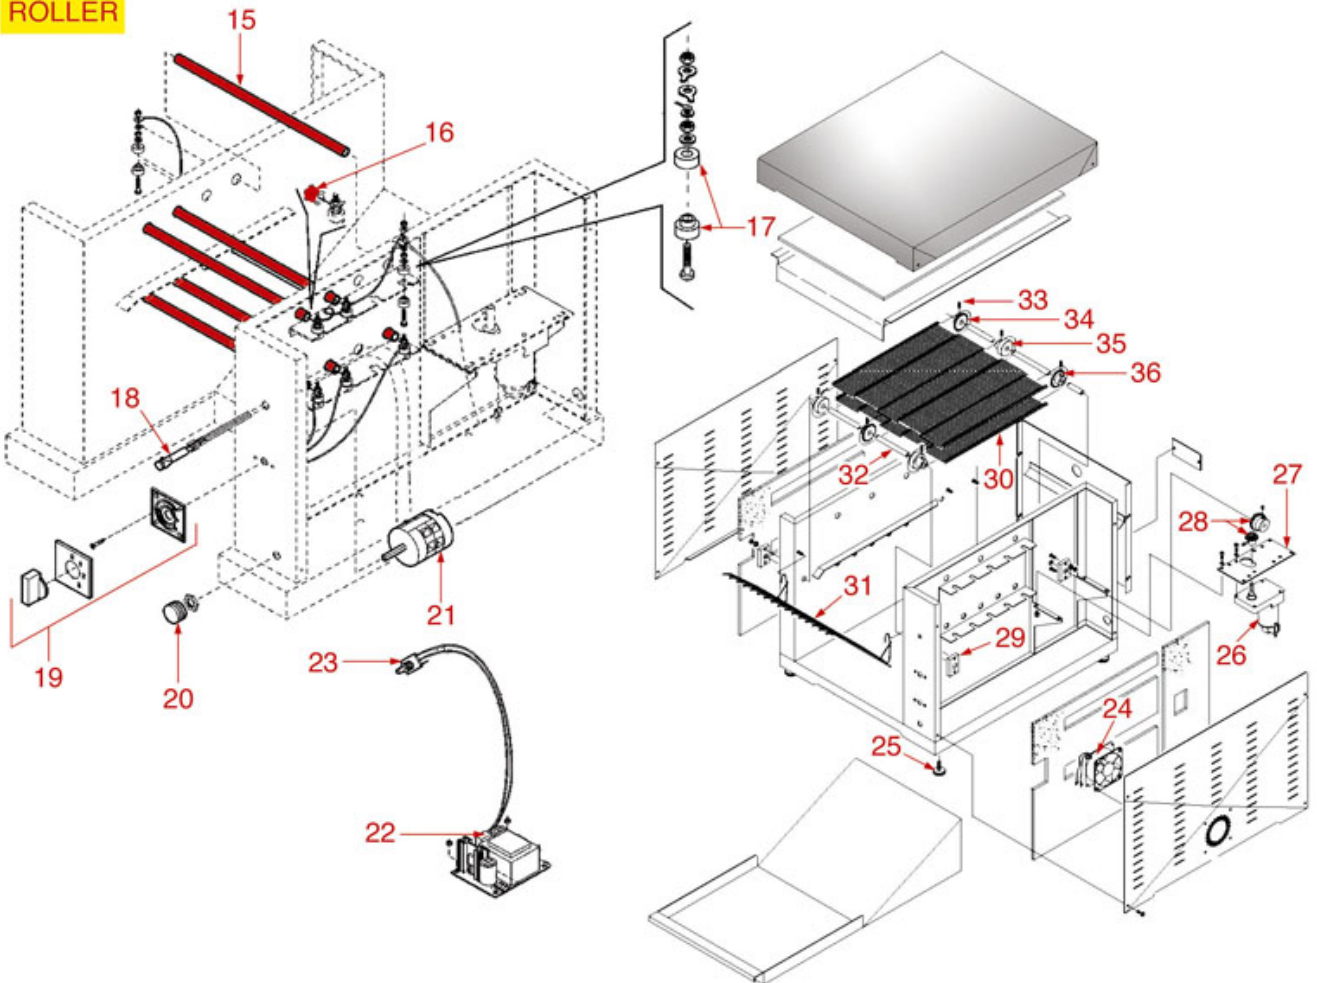

TOASTERS 12Q-6Q-4Q-ROLLER

vsezip.ru

+7(812)987-08-81

4Q - 6Q - 12Q

ROLLER

SR02

Positions without LF code no.: upon request