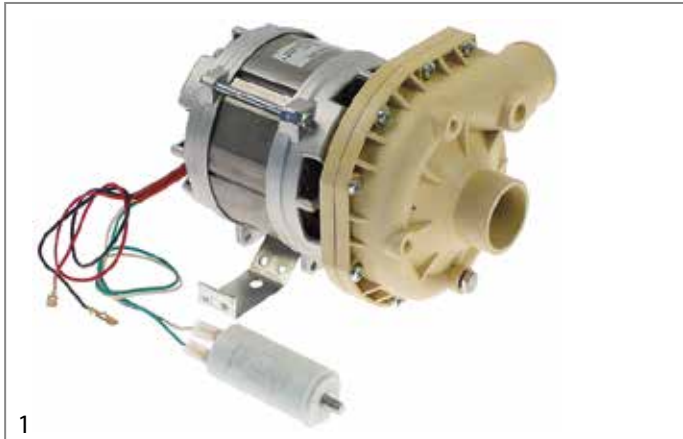

GEV No.	500114	Ref. No.	C.5800/2013 C.5801 GEV5801	
description	pump inlet ø 45mm outlet ø 40mm type C5800/2013 230V 50Hz 1 phase 0,75kW 1HP L 225mm rotation direction right capacitor 16µF ALBA PUMPS (C&A)			
spare parts for	500114			
	GEV No.	365021	Ref. No.	—
operating capacitor capacity 16µF 425V				
	GEV No.	509021	Ref. No.	ATA 4702
impellor ø 102 mm H 32 mm shaft intake ø 9/8mm				

Table continues overleaf