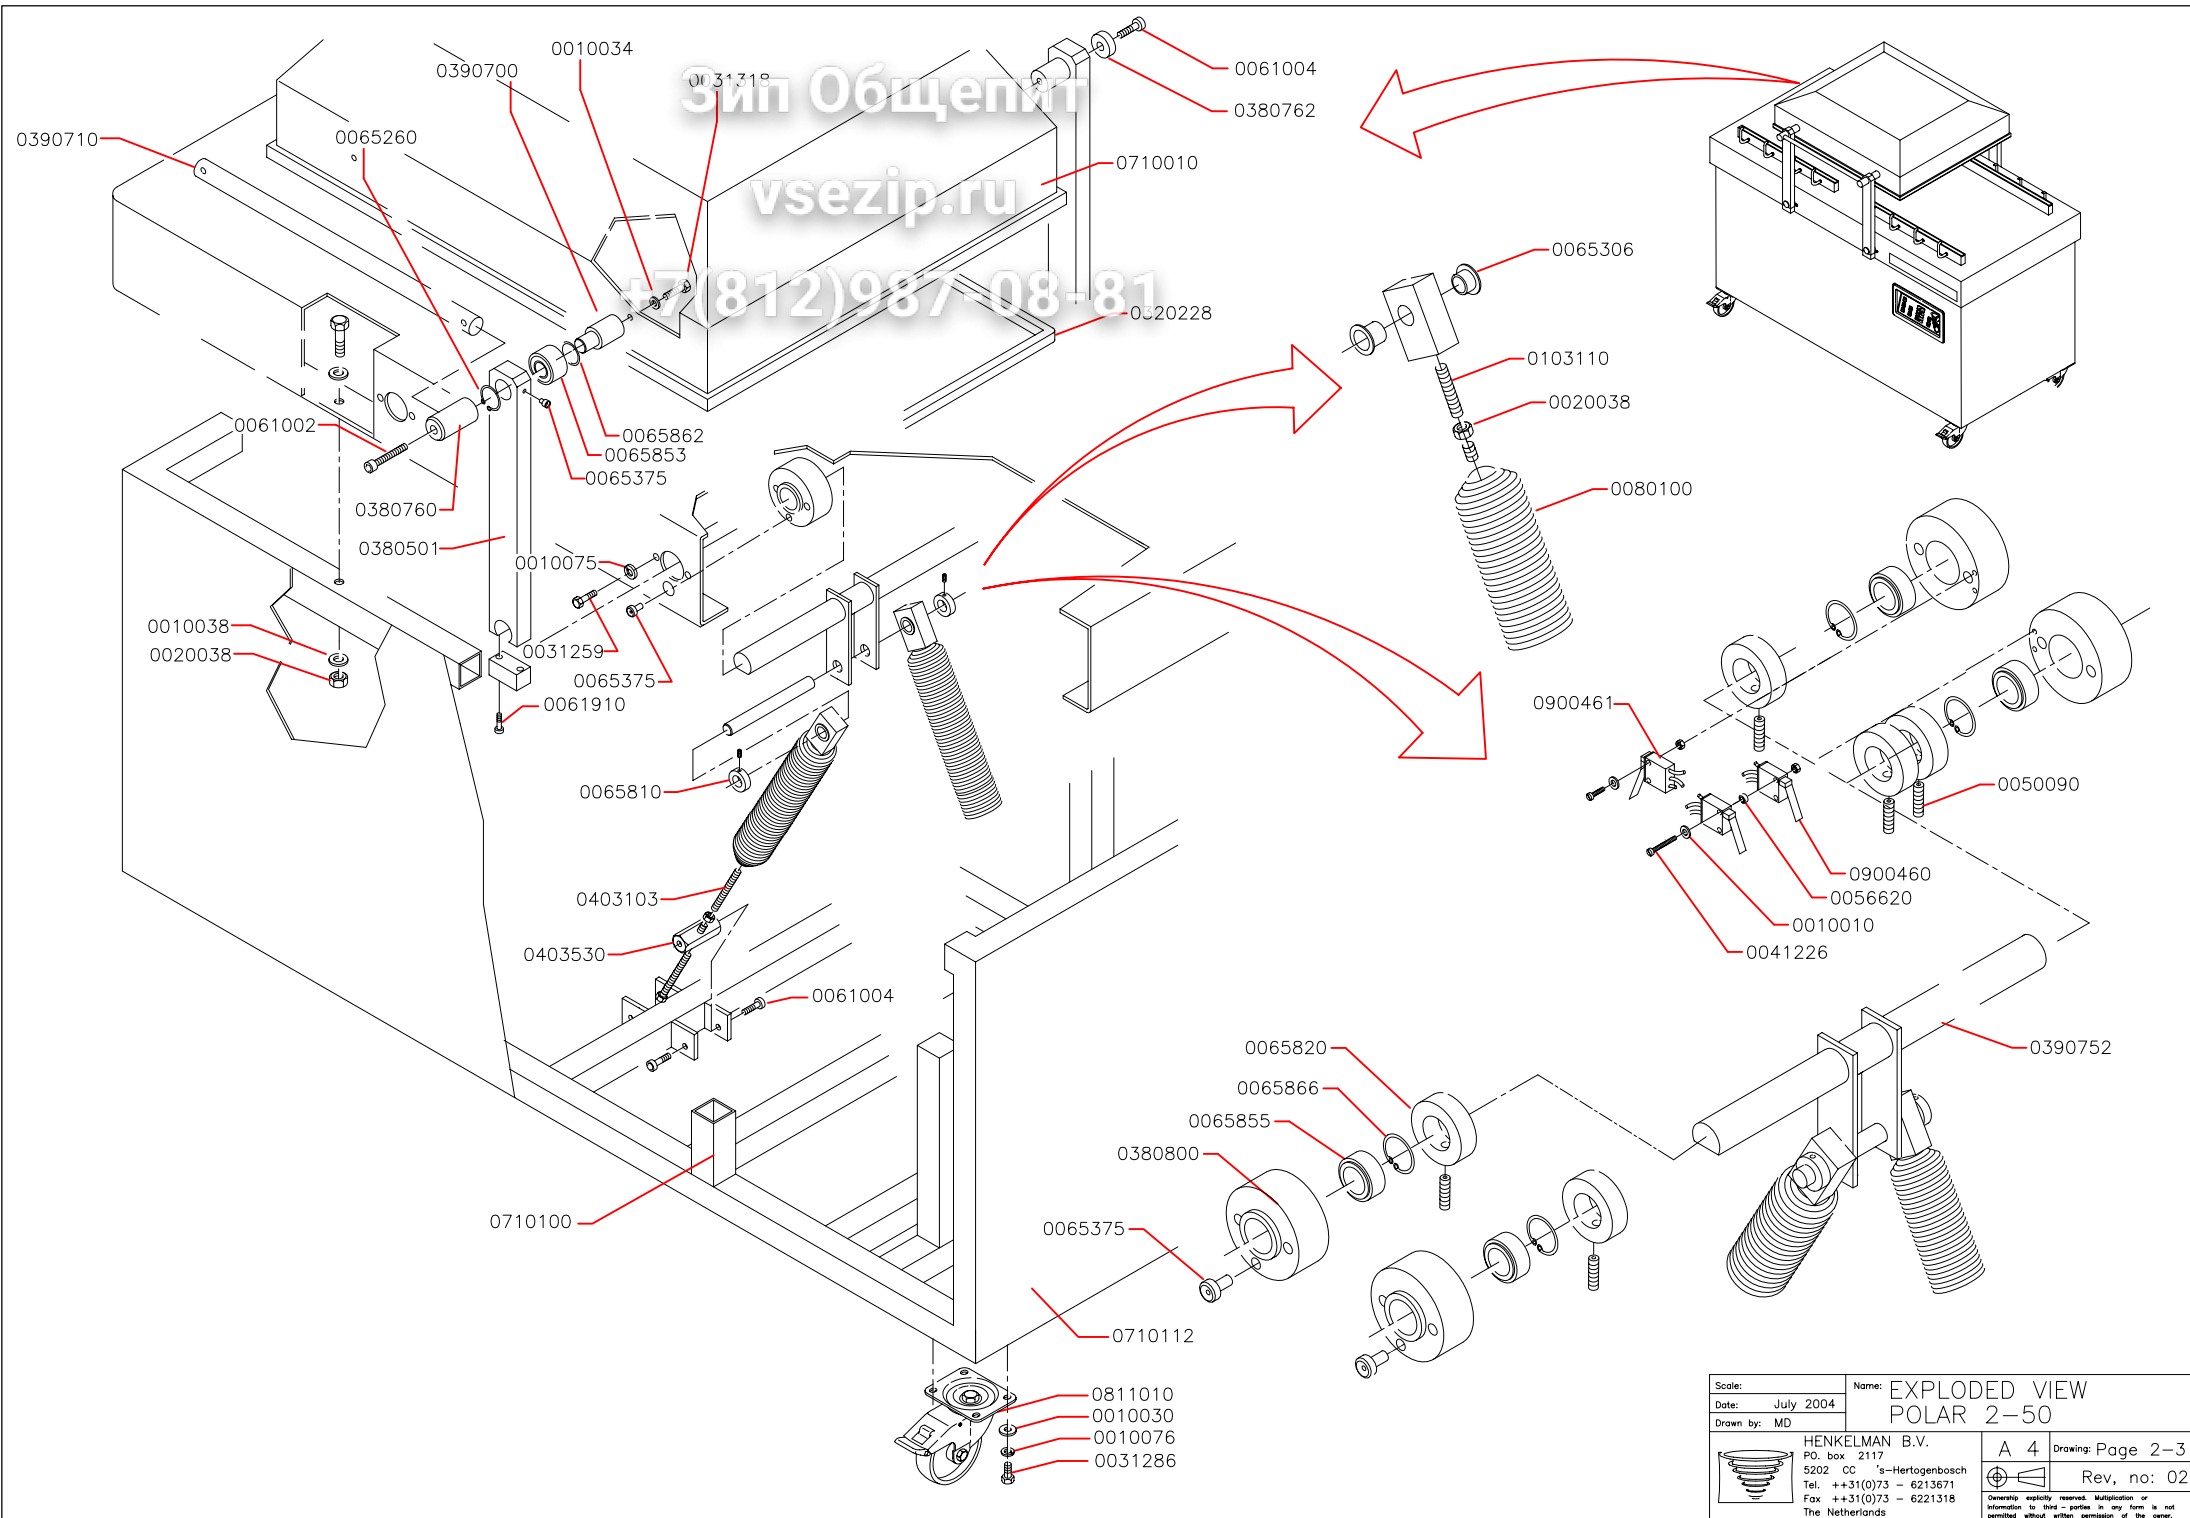

Зип Общепит

vsezip.ru

+7(812)987-08-81

(CS) = CUT-OFF SEAL
 (DS) = DOUBLE SEAL
 (8mm) = 8mm SEAL

Scale:	Name: EXPLODED VIEW
Date: July 2004	POLAR 2-50
Drawn by: MD	
HENKELMAN B.V. P.O. box 2117 5202 CC 's-Hertogenbosch Tel. ++31(0)73 - 6213671 Fax ++31(0)73 - 6221318 The Netherlands	
A 4	Drawing: Page 3-3
Rev. no: 02	
Ownership explicitly reserved. Modification or information to third parties in any form is not permitted without written permission of the owner.	

Зип Одепит

vsezip.ru

+7(812)987-08-81

(CS) = CUT-OFF SEAL
 (DS) = DOUBLE SEAL
 (8mm) = 8mm SEAL

Scale:	Name: Exploded view
Date: Nov. 2006	POLAR 2-50
Drawn by: MD	
 HENKELMAN B.V. P.O. box 2117 5202 CC 's-Hertogenbosch Tel. ++31(0)73 - 6213671 Fax ++31(0)73 - 6221318 The Netherlands	A 4 Drawing: Page 3-3
	Rev. no: 03
	Ownership explicitly reserved. Multiplication or information to third parties in any form is not permitted without written permission of the owner.