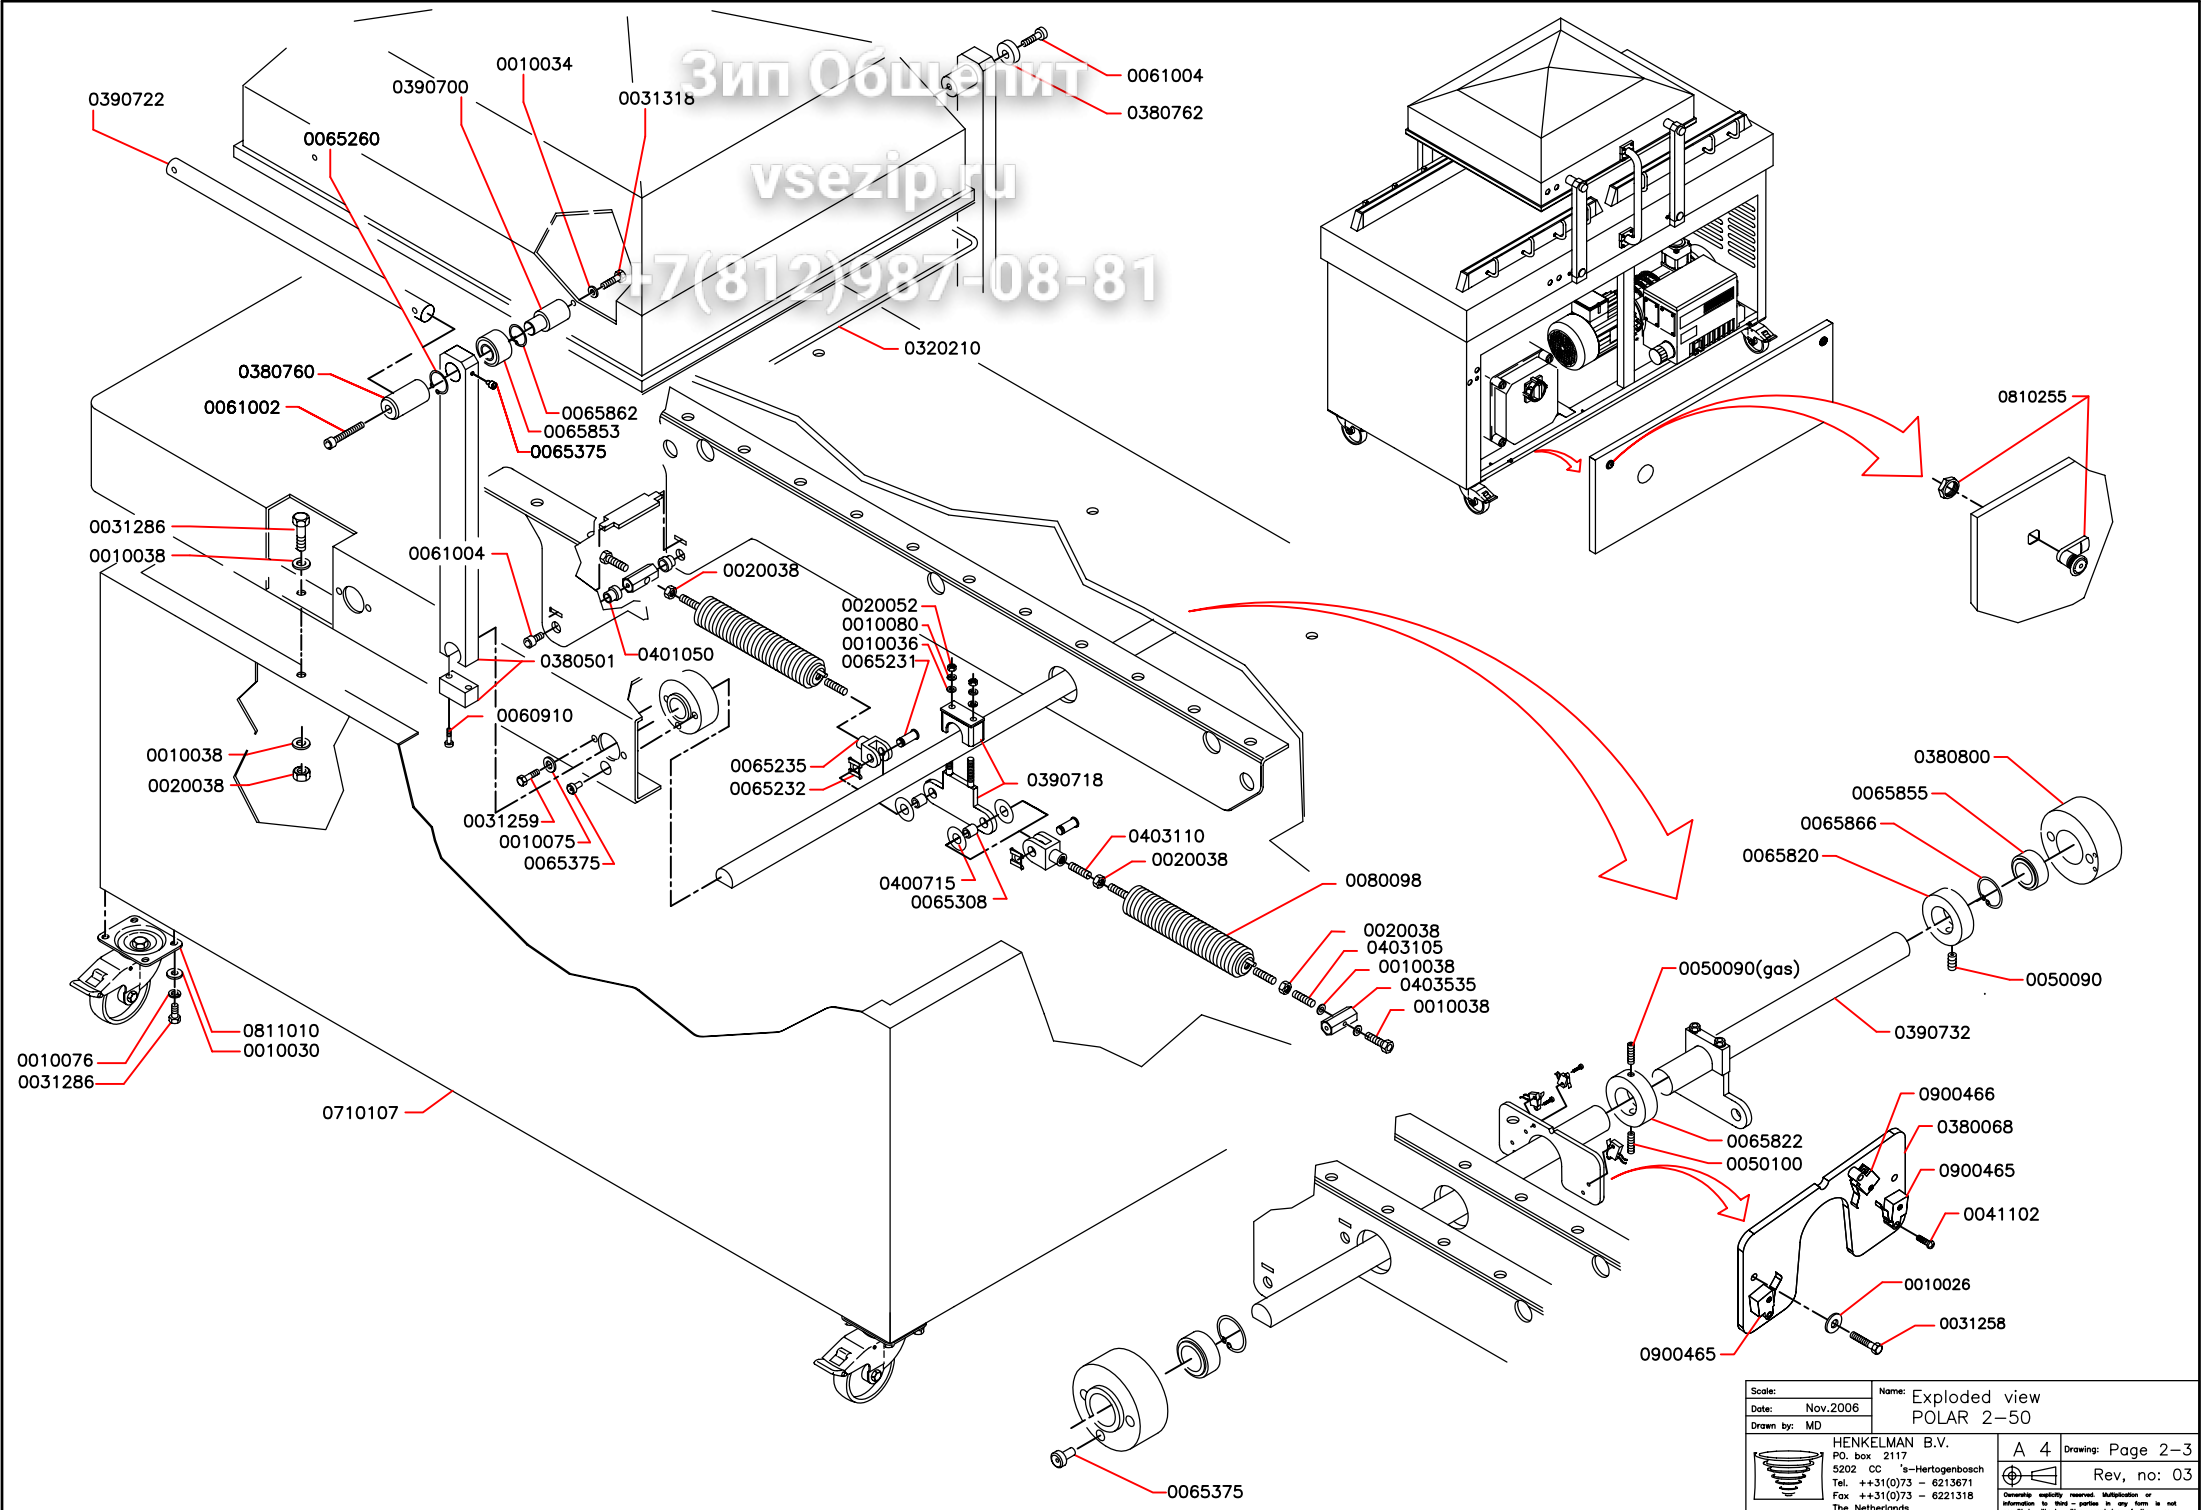

Зип Общепит
vsezip.ru
+7(812)987-08-81

Scale:	Name:
Date: Nov.2006	Exploded view
Drawn by: MD	POLAR 2-50
HENKELMAN B.V.	
P.O. box 2117	
5202 CC 's-Hertogenbosch	
Tel. ++31(0)73 - 6213671	
Fax ++31(0)73 - 6221518	
The Netherlands	
A 4	Drawing: Page 2-3
Rev. no: 03