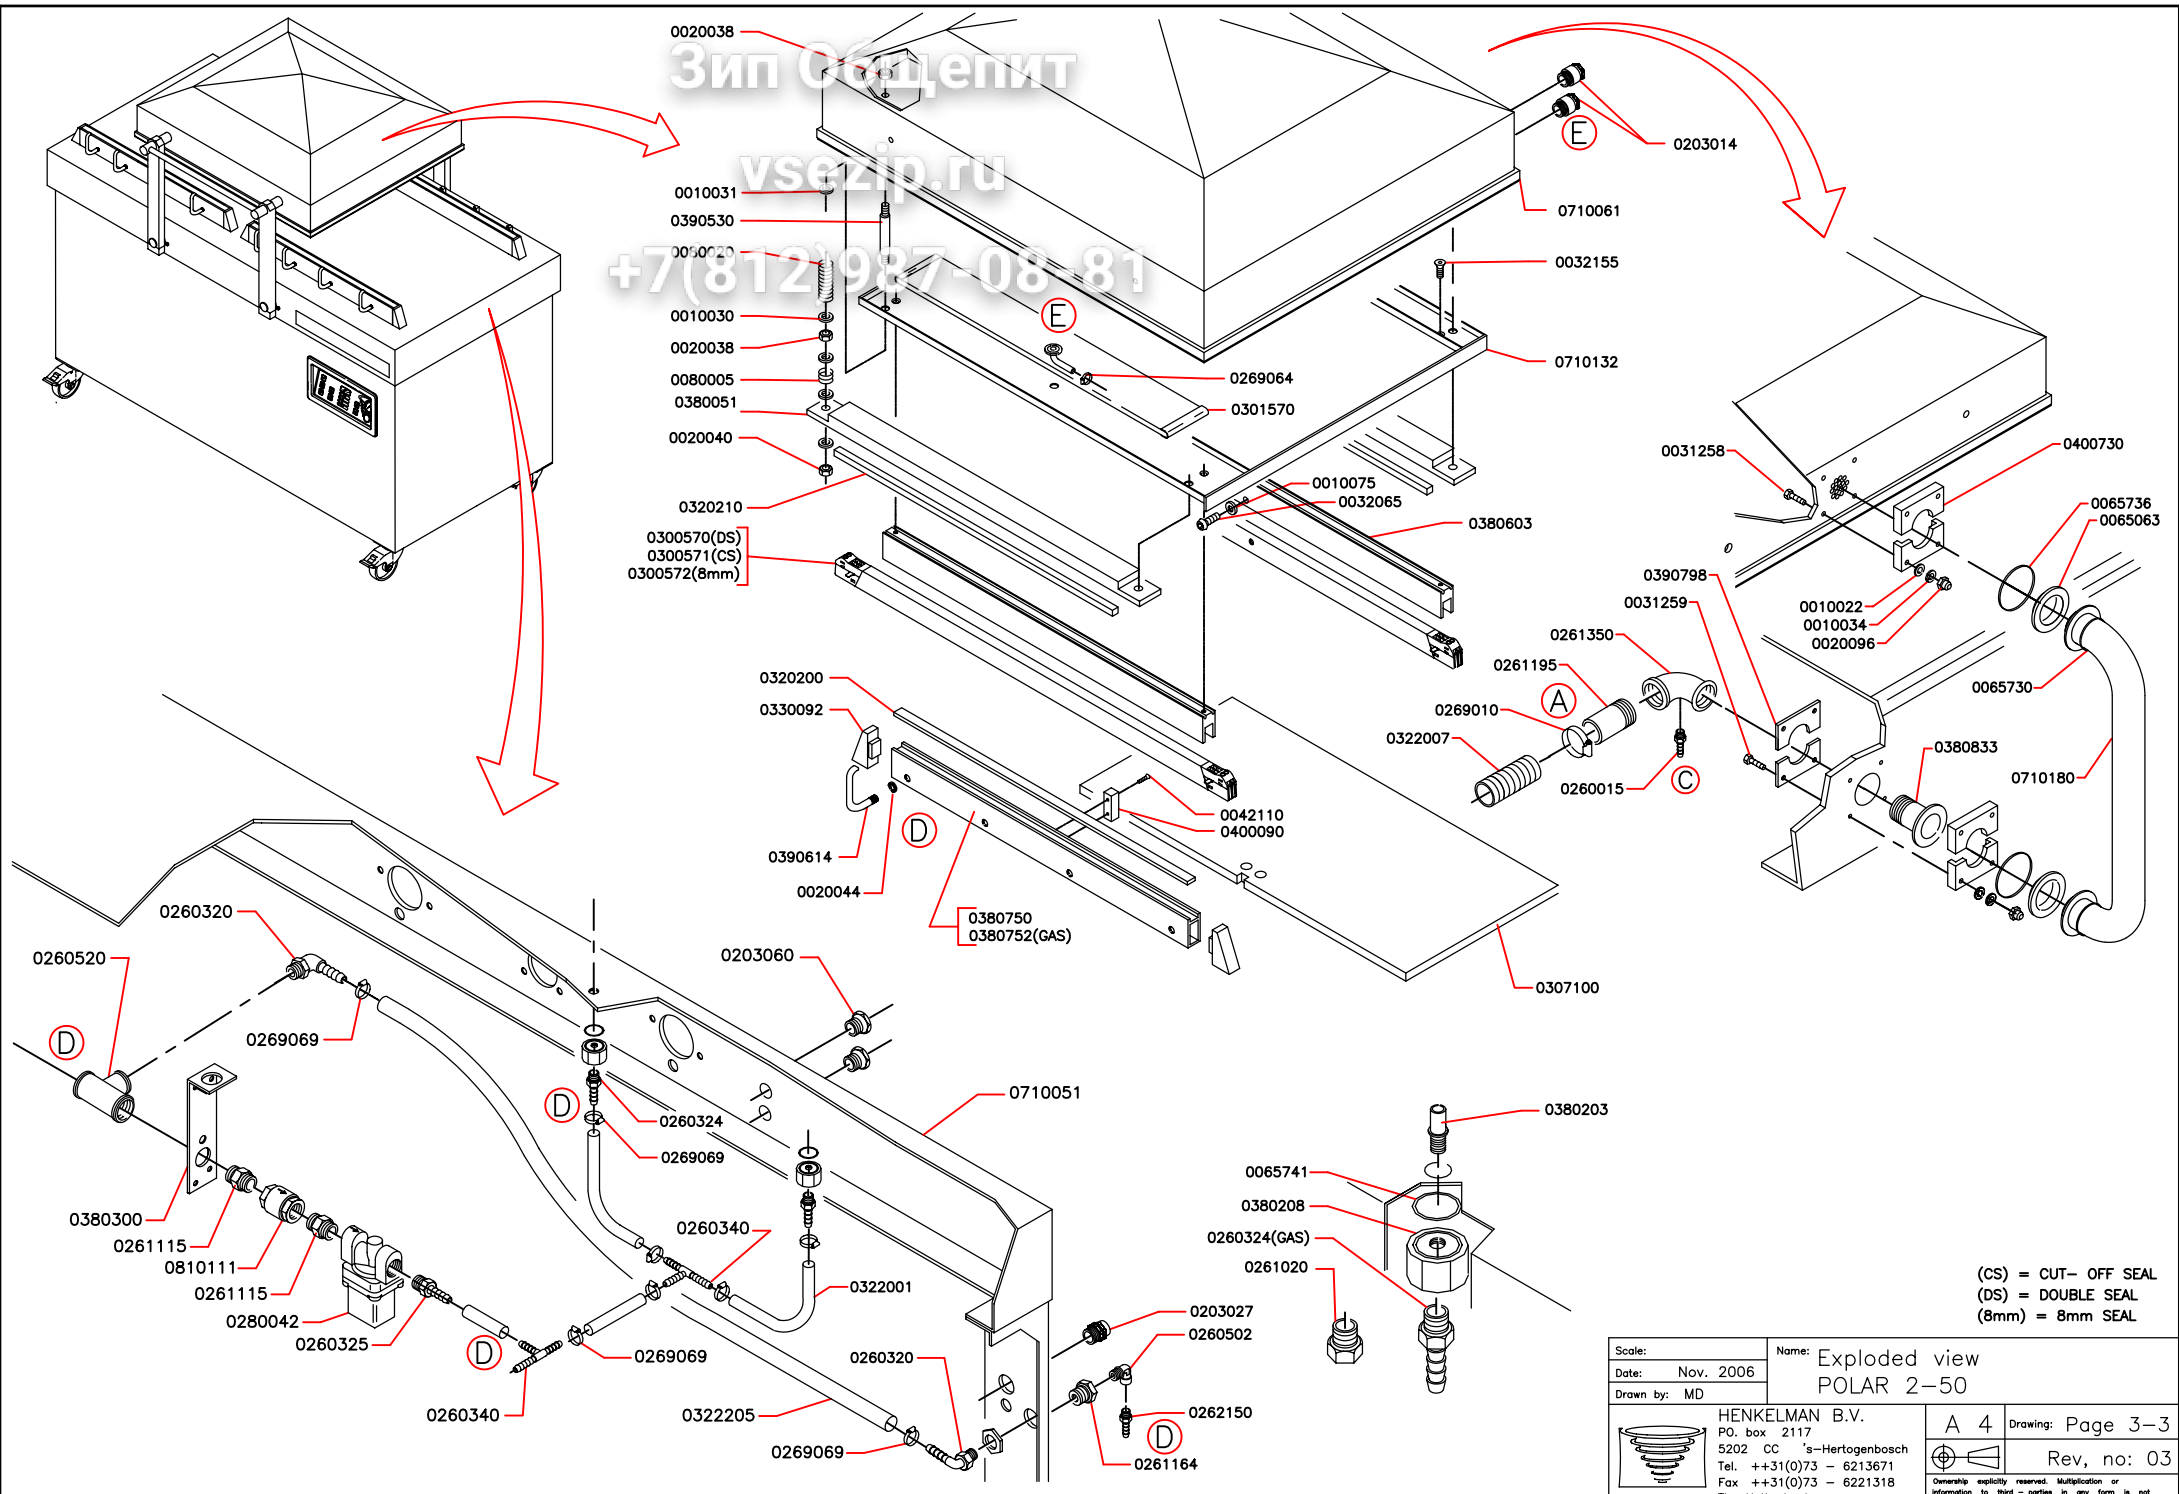

Зип Одепит

vsezip.ru

+7(812)987-08-81

(CS) = CUT-OFF SEAL
 (DS) = DOUBLE SEAL
 (8mm) = 8mm SEAL

Scale:	Name: Exploded view
Date: Nov. 2006	POLAR 2-50
Drawn by: MD	
 HENKELMAN B.V. P.O. box 2117 5202 CC 's-Hertogenbosch Tel. ++31(0)73 - 6213671 Fax ++31(0)73 - 6221318 The Netherlands	A 4 Drawing: Page 3-3
	Rev. no: 03
	Ownership explicitly reserved. Multiplication or information to third parties in any form is not permitted without written permission of the owner.