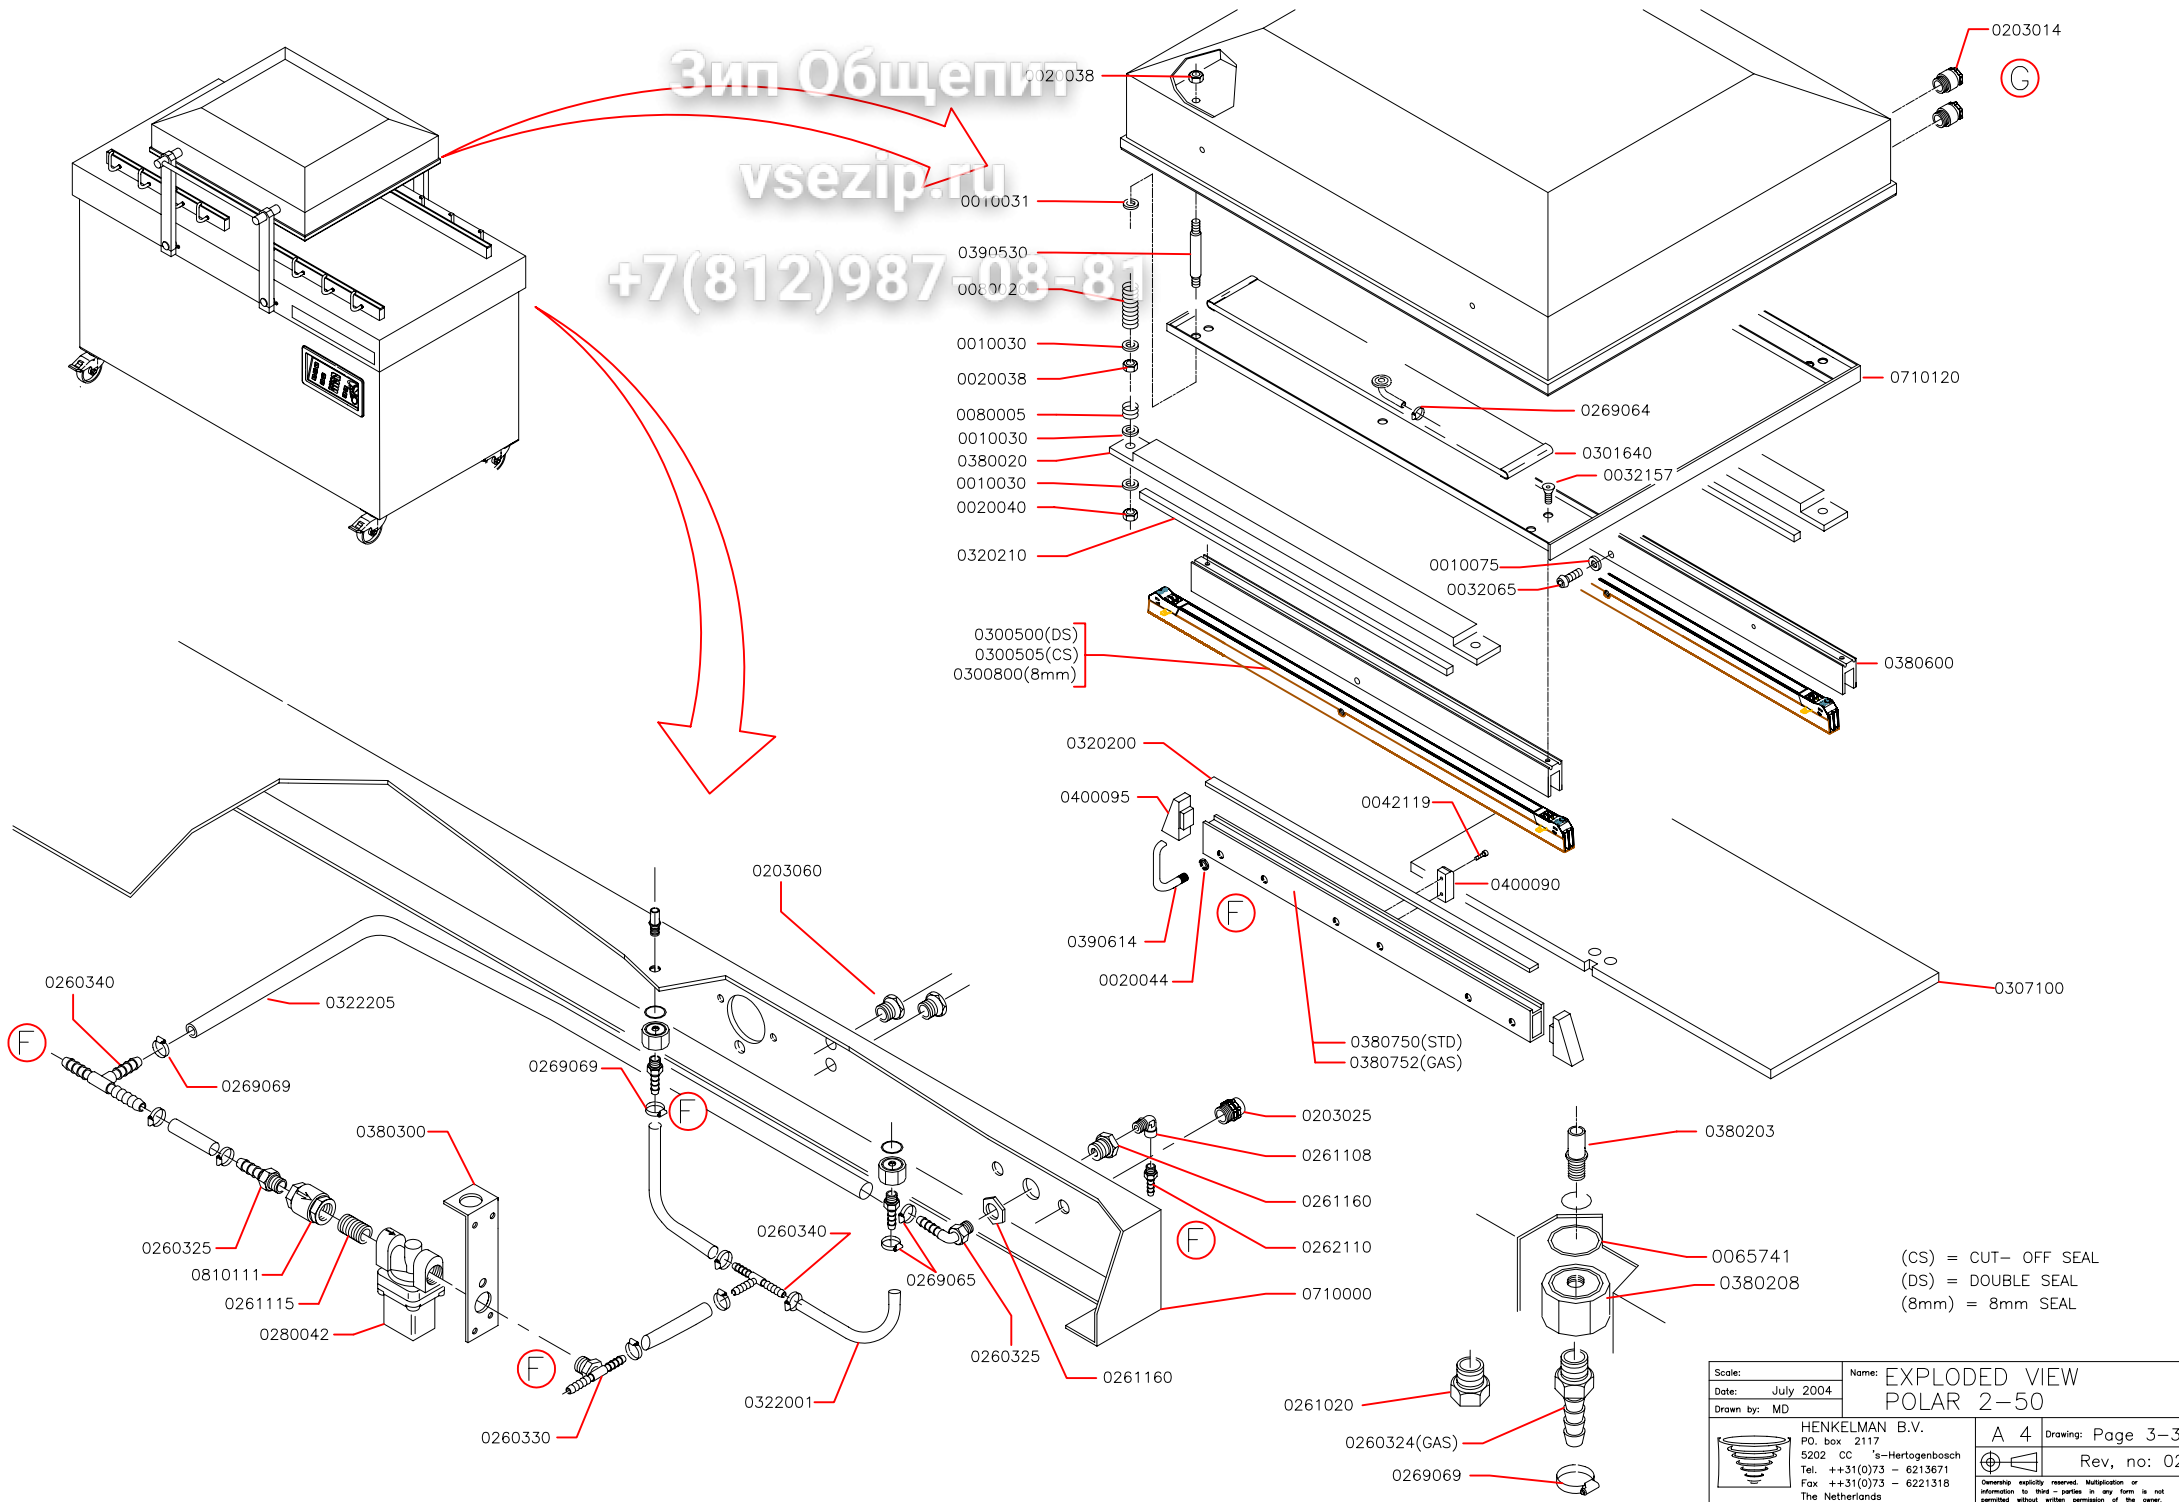

Scale:	Name: Exploded view
Date: July 2004	POLAR 2-50
Drawn by: MD	
HENKELMAN B.V. P.O. box 2117 5202 CC 's-Hertogenbosch Tel. ++31(0)73 - 6213671 Fax ++31(0)73 - 6221318 The Netherlands	
A 4	Drawing: Page 1-3
Rev. no: 02	
<small>Ownership explicitly reserved. Multiplication or information to third parties in any form is not permitted without written permission of the owner.</small>	

Зип Общепит

vsezip.ru

+7(812)987-08-81

(CS) = CUT-OFF SEAL
 (DS) = DOUBLE SEAL
 (8mm) = 8mm SEAL

Scale:	Name: EXPLODED VIEW
Date: July 2004	POLAR 2-50
Drawn by: MD	
HENKELMAN B.V. P.O. box 2117 5202 CC 's-Hertogenbosch Tel. ++31(0)73 - 6213671 Fax ++31(0)73 - 6221318 The Netherlands	
A 4	Drawing: Page 3-3
Rev. no: 02	
Ownership explicitly reserved. Modification or information to third parties in any form is not permitted without written permission of the owner.	

Зип Общепит
vsezip.ru
+7(812)987-08-81

Scale:	Name:	Exploded View	
Date:	Dec 2004	Seal bar Polar Series	
Drawn by:	MD	Rev. 01	
 HENKELMAN B.V. P.O. box 2117 5202 CC s-Hertogenbosch Tel. ++31(0)73 - 6213671 Fax ++31(0)73 - 6221318 The Netherlands		A 4 Drawing: Page 1-1	
<small>Ownership explicitly reserved. Multiplication or information to third parties in any form is not permitted without written permission of the owner.</small>			

Зип Одепит

vsezip.ru

+7(812)987-08-81

(CS) = CUT-OFF SEAL
 (DS) = DOUBLE SEAL
 (8mm) = 8mm SEAL

Scale:	Name: Exploded view
Date: Nov. 2006	POLAR 2-50
Drawn by: MD	
 HENKELMAN B.V. P.O. box 2117 5202 CC 's-Hertogenbosch Tel. ++31(0)73 - 6213671 Fax ++31(0)73 - 6221318 The Netherlands	A 4 Drawing: Page 3-3
	Rev. no: 03
	Ownership explicitly reserved. Multiplication or information to third parties in any form is not permitted without written permission of the owner.