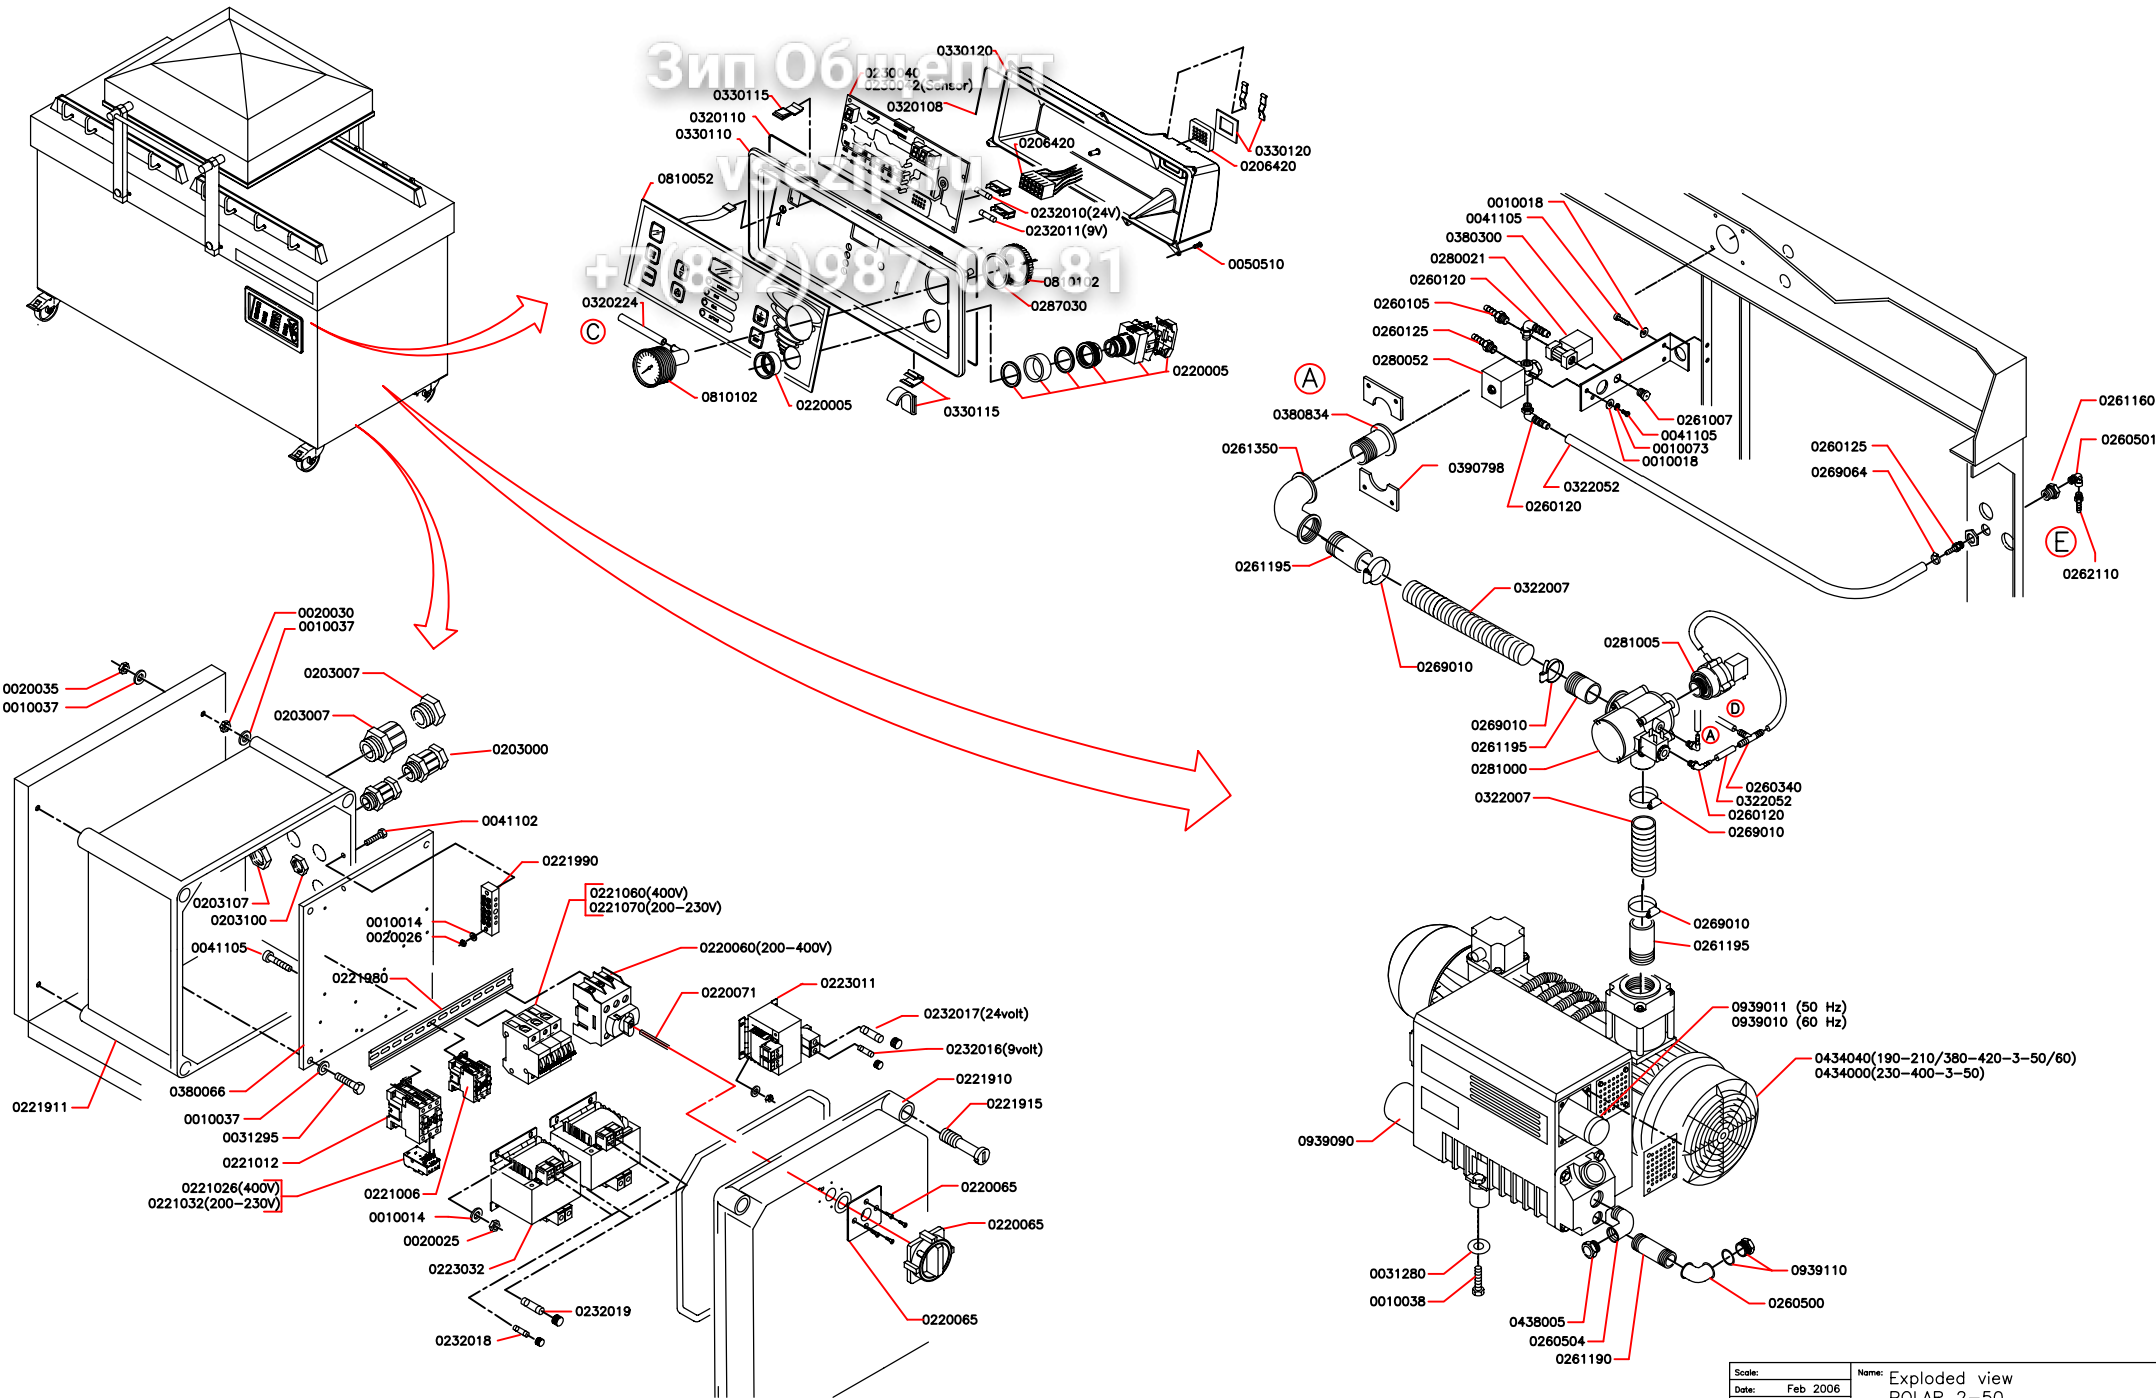

Зип Обменит
+8 (72) 987-99-81

Scale:	Date:	Feb 2006	Name:	Exploded view
Drawn by:	MD			POLAR 2-50
HENKELMAN B.V. P.O. box 2117 5202 CC 's-Hertogenbosch Tel. ++31(0)73 - 6213671 Fax ++31(0)73 - 6221318 The Netherlands			A 4 Drawing: Page 1-3 Rev. no: 03