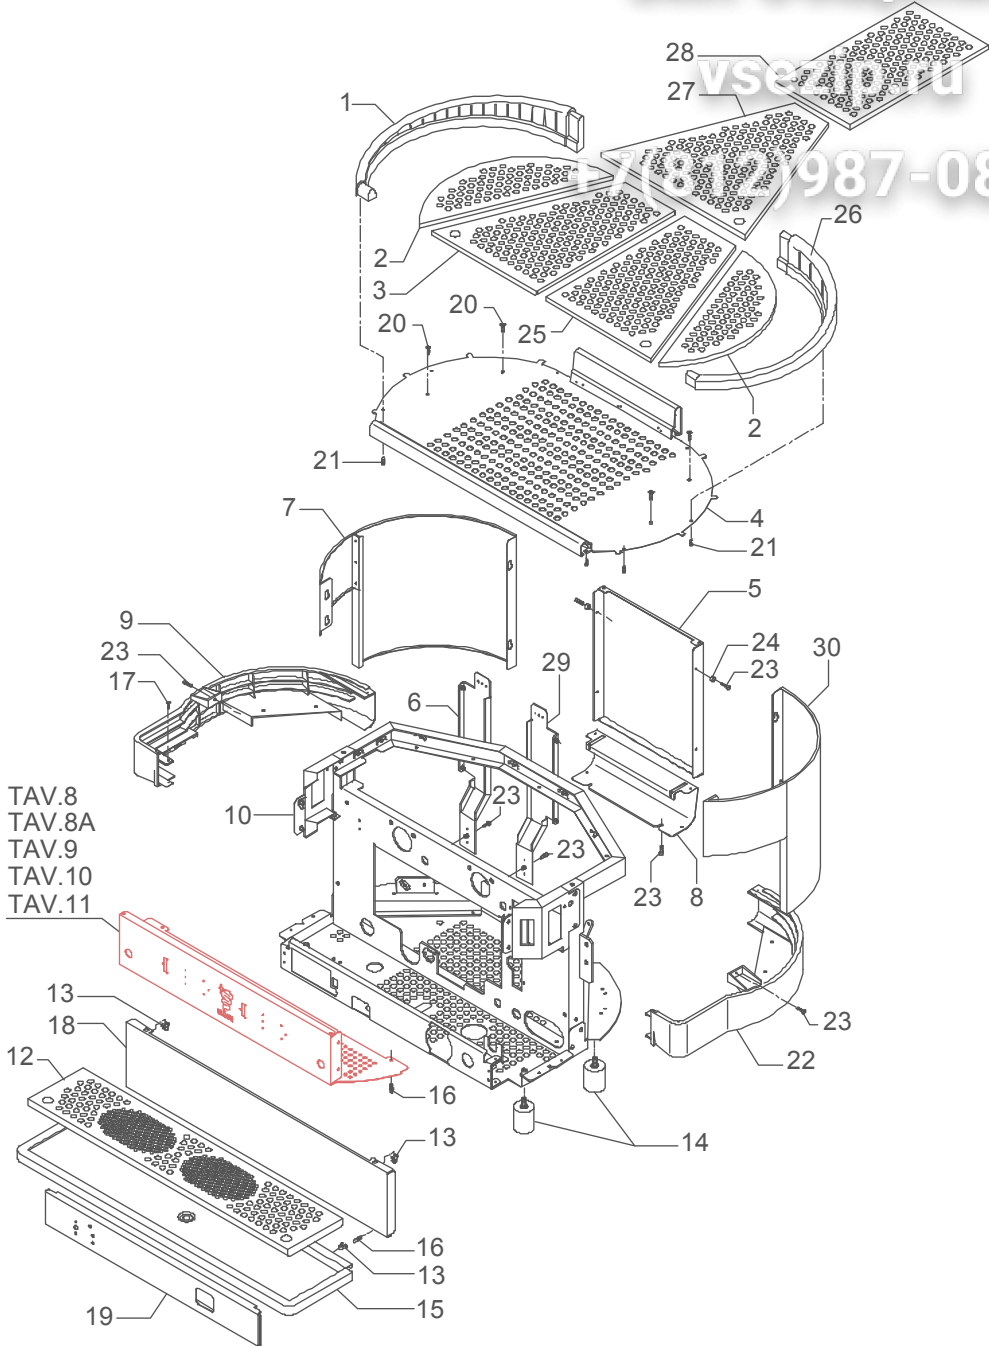

POS	CODE	DESCRIPTION
TABLE 1 Mod. DE - TE - PM	1	5375108	LEFT CUPS-HEATER FRAME BLUE
	1	5375107	LEFT CUPS-HEATER FRAME GREY
	2	5074501LW	LATERAL CUPS-HEATER GRID 1-2-3-4 GR
	2	5074559LW	LATERAL CUPS-HEATER GRID 1-2-3-4GR HEATING ELEMENT VERSION
	3	5074504LW	CENTRAL LEFT CUPS-HEATER GRID 2-3-4GR
	3	5074562LW	CENTRAL LEFT CUPS-HEATER GRID 2-3-4GR-HEATING ELEMENT VERS.
	4	5343007.02	ASSEMBLY CUPS-HEATER 1GR
	4	5343019	ASSEMBLY CUPS-HEATER 1GR GOLD (up to 31.12.11)
	4	5343019.01	ASSEMBLY CUPS-HEATER 1GR PAINTED GOLD (from 01.01.12)
	4	5343008.02	ASSEMBLY CUPS-HEATER 2GR
	4	5343020	ASSEMBLY CUPS-HEATER 2GR GOLD (up to 31.12.11)
	4	5343020.01	ASSEMBLY CUPS-HEATER 2GR PAINTED GOLD (from 01.01.12)
	4	5343003.02	ASSEMBLY CUPS-HEATER 3GR
	4	5343021	ASSEMBLY CUPS-HEATER 3GR GOLD (up to 31.12.11)
	4	5343021.01	ASSEMBLY CUPS-HEATER 3GR PAINTED GOLD (from 01.01.12)
	4	5343009	ASSEMBLY CUPS-HEATER 4GR
	4	5343022	ASSEMBLY CUPS-HEATER 4GR GOLD (up to 31.12.11)
	4	5343022.01	ASSEMBLY CUPS-HEATER 4GR PAINTED GOLD (from 01.01.12)
	5	5095101DT	REAR PANEL 1GR GOLD (up to 31.12.11)
	5	5095101VO	REAR PANEL 1GR PAINTED GOLD (from 01.01.12)
	5	5095101LW	REAR PANEL 1GR STAINLESS STEEL SATINED
	5	5095101VT	REAR PANEL 1GR RED RAL 3000
	5	5095102DT	REAR PANEL 2GR GOLD (up to 31.12.11)
	5	5095102VO	REAR PANEL 2GR PAINTED GOLD (from 01.01.12)
	5	5095102LW	REAR PANEL 2GR STAINLESS STEEL SATINED
	5	5095102VT	REAR PANEL 2GR RED RAL 3000
	5	5095103DT	REAR PANEL 3GR GOLD (up to 31.12.11)
	5	5095103VO	REAR PANEL 3GR PAINTED GOLD (from 01.01.12)
	5	5095103LW	REAR PANEL 3GR STAINLESS STEEL SATINED
	5	5095103VT	REAR PANEL 3GR RED RAL 3000
	5	5095185LW	REAR PANEL 4GR STAINLESS STEEL SATINED
	5	5095185DT	REAR PANEL 4GR GOLD (up to 31.12.11)
	5	5095185VO	REAR PANEL 4GR PAINTED GOLD (from 01.01.12)
	5	5095185VT	REAR PANEL 4GR RED RAL 3000
	6	5018101LL	REAR BRACKET 1GR
	6	5018103LL	REAR LEFT BRACKET 2-3-4GR
	7	5343002.01DT	ASSEMBLY LEFT LATERAL SIDE GOLD (up to 31.12.11)
	7	5343002.01VO	ASSEMBLY LEFT LATERAL SIDE PAINTED GOLD (from 01.01.12)
	7	5343002.01	ASSEMBLY LEFT LATERAL SIDE STAINLESS STEEL SATINED
	7	5343002.01VT	ASSEMBLY LEFT LATERAL SIDE RED RAL 3000
8	5099001LW	CENTRAL SOCLE 1GR	
8	5099001DT	CENTRAL SOCLE 1GR GOLD (up to 31.12.11)	
8	5099001VO	CENTRAL SOCLE 1GR PAINTED GOLD (from 01.01.12)	
8	5099002LW	CENTRAL SOCLE 2GR	
8	5099002DT	CENTRAL SOCLE 2GR GOLD (up to 31.12.11)	
8	5099002VO	CENTRAL SOCLE 2GR PAINTED GOLD (from 01.01.12)	

TABLE 1
Mod. DE - TE - PM

Зип Общепит