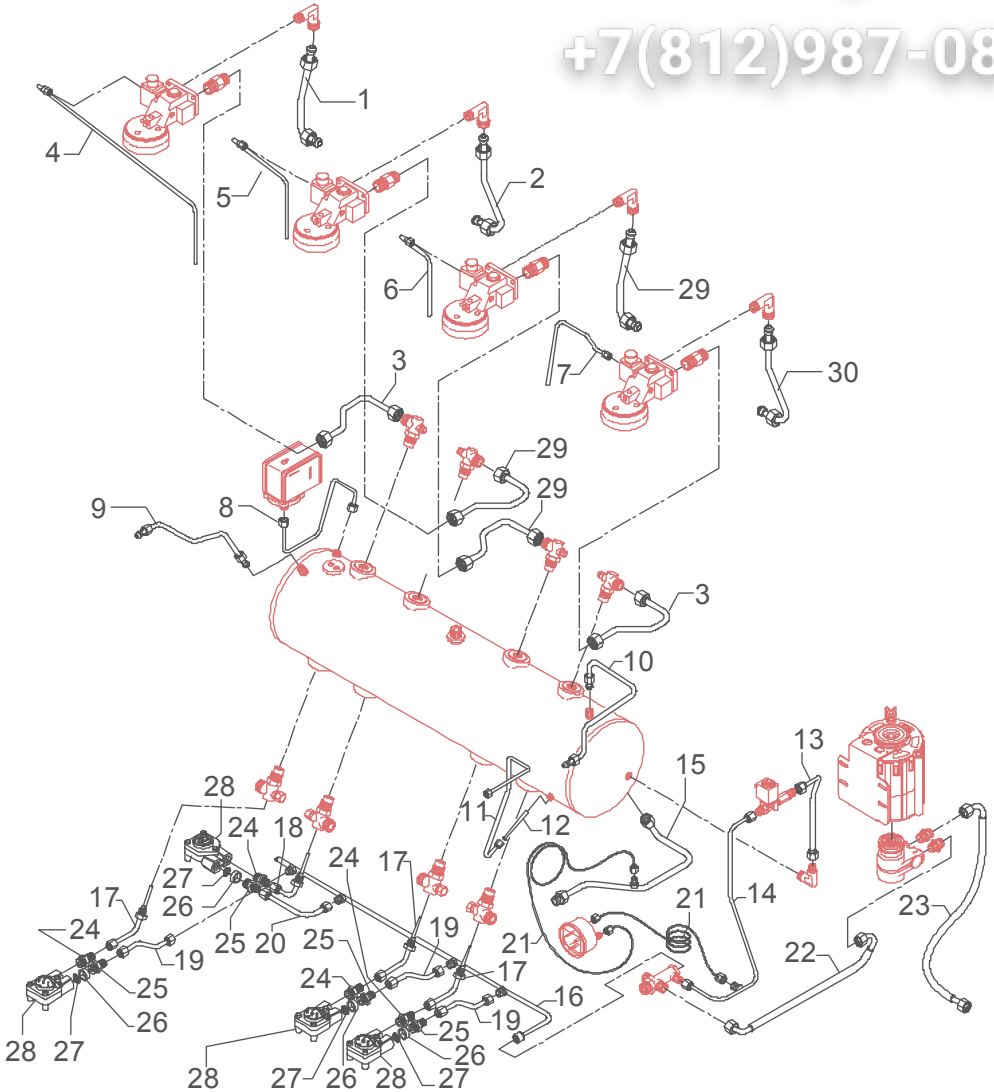

Hose series 4GR (up to 31.12.11)
Mod. DE

Зип ОбщепИТ
vsezip.ru

+7(812)987-08-

	POS	CODE	DESCRIPTION
Hose series 4GR (from 01.01.12) Mod. DE	1	5165002LL	BOTTOM EXCHANGER HOSE 1ST GROUP (2-3-4GR)
	2	5165033LL	BOTTOM EXCHANGER HOSE 2ND GR.
	3	5165009LL	UPPER EXCHANGER HOSE 1ST GROUP (2-3-4GR)
	4	5194585LL	SOLENOID VALVE DRAIN HOSE 1ST GR (4GR)
	5	5194577LL	SOLENOID VALVE DRAIN HOSE 2ND GROUP (4GR)
	6	5194577LL	SOLENOID VALVE DRAIN HOSE 3RD GROUP (4GR)
	7	5194577LL	SOLENOID VALVE DRAIN HOSE 4TH GR (4GR)
	8	5162001LL	COMPLETE HOSE FOR PRESSOSTAT
	9	5163003LL	COMPLETE LEFT STEAM TAP HOSE 3-4GR
	10	5163004LL	COMPLETE RIGHT STEAM TAP HOSE 2-3-4GR
	11	5163009LL	COMPLETE WATER TAP HOSE 2-3GR
	12	5192307LL	WATER SAUCTION HOSE D6X1 L=80
	13	5163007LL	COMPLETE CHECK VALVE HOSE
	14	5162218LL	INLET AUTOMATIC LEVEL HOSE
	15	5164001.01LL	COMPLETE BOILER DRAIN HOSE
	16	5163283LL	MANIFOLD HOSE 4GR
	17	5966539	INJECTOR PIPE
	18	5966542	INJECTOR PIPE
	19	5162241LL	FLOW METER HOSE
	20	5162240LL	FLOW METER HOSE
	21	7400901	PRESSURE GAUGE CAPILLARY
	22	7200507	FLEXIBLE HOSE 3/8"FFC L=600MM
	23	7200504	FLEXIBLE HOSE 3/8" L=1500 AISI 304
	24	5302001	STRAIGHT FITTING 1/4"G X M13 OT
	25	5302009	STRAIGHT FITTING M12 X 1/4"G H24 OT
	26	5191501	SPACER D11X8X6.5 PTFE
	27	5471001	NET FILTER D11 AISI 304
	28	7431001	FLOW METER + AUT. WITH LED
	29	5165003LL	BOTTOM EXCHANGER HOSE 2ND GR.
	30	5165008LL	UPPER EXCHANGER HOSE 1GR
	31	7303039	FITTING "Y"
	32	5194532	HOSE D8x5 SILICONE L=60
	33	5194552	HOSE D8x5 SILICONE L=500