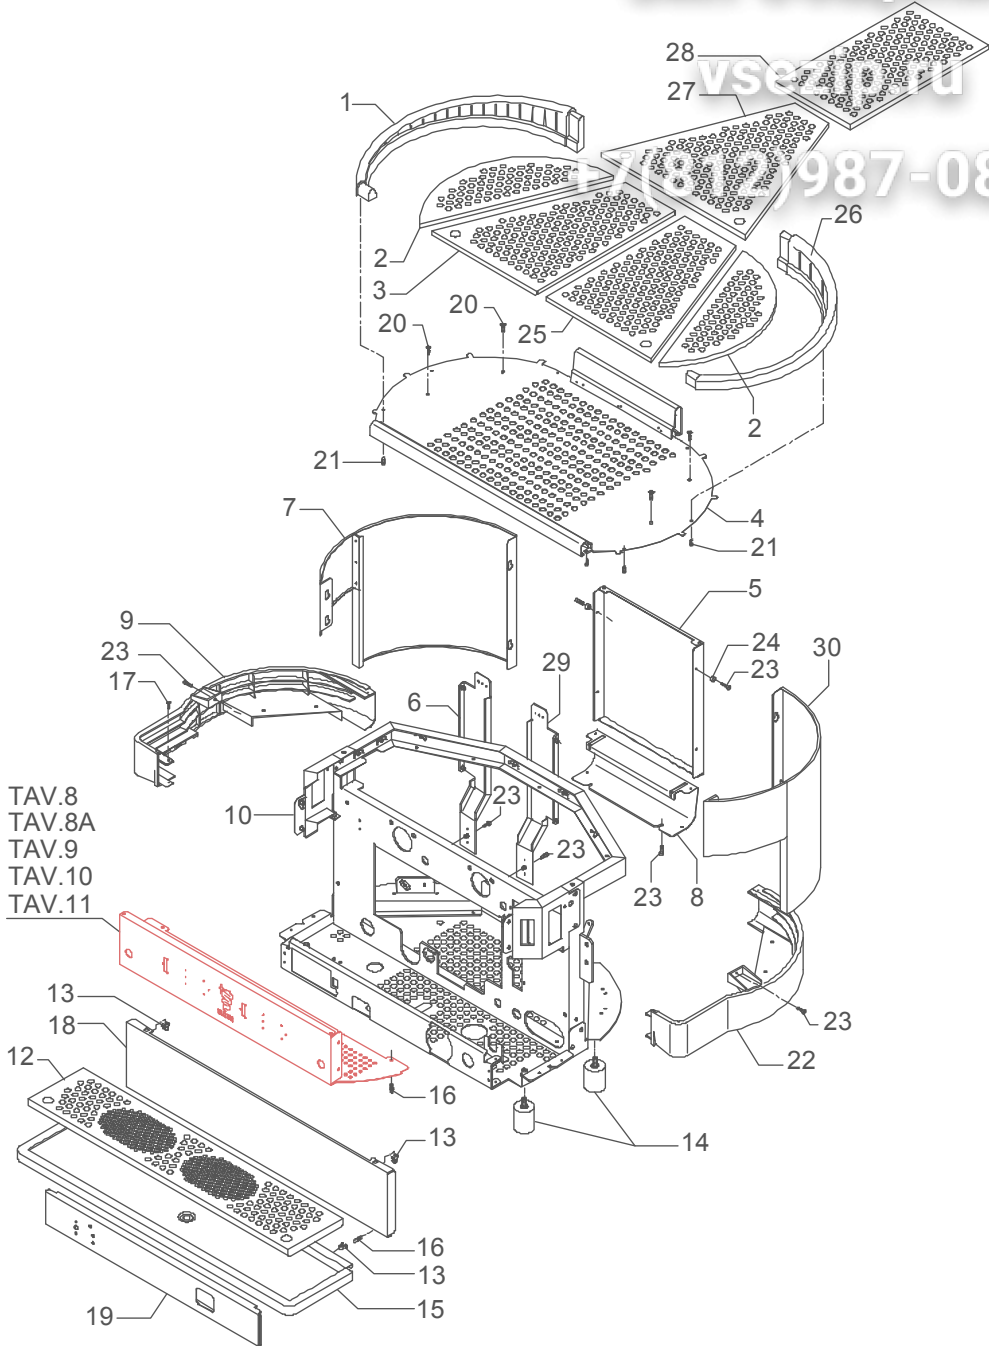

TABLE 1
Mod. DE - TE - PM

Зип Общепит

	POS	CODE	DESCRIPTION
TABLE 1A Mod. DE - TE - PM	1	5722302	CUPS-HEATER HEATING ELEMENT 230V 30W 1GR
	1	5722301	CUPS-HEATER HEATING ELEMENT 230V 200W (2-3-4GR) (up to 31.08.08)
	1	5722306	CUPS-HEATER HEATING ELEMENT 230V (2-3-4GR) (from 01.09.08)
	2	7817801	SCREW TPS M4 X 16
	3	7809801	SCREW TC M3X10
	4	5343007.02	ASSEMBLY CUPS-HEATER 1GR
	4	5343019	ASSEMBLY CUPS-HEATER 1GR GOLD (up to 31.12.11)
	4	5343019.01	ASSEMBLY CUPS-HEATER 1GR PAINTED GOLD (from 01.01.12)
	4	5343008.02	ASSEMBLY CUPS-HEATER 2GR
	4	5343020	ASSEMBLY CUPS-HEATER 2GR GOLD (up to 31.12.11)
	4	5343020.01	ASSEMBLY CUPS-HEATER 2GR PAINTED GOLD (from 01.01.12)
	4	5343003.02	ASSEMBLY CUPS-HEATER 3GR
	4	5343021	ASSEMBLY CUPS-HEATER 3GR GOLD (up to 31.12.11)
	4	5343021.01	ASSEMBLY CUPS-HEATER 3GR PAINTED GOLD (from 01.01.12)
	4	5343009	ASSEMBLY CUPS-HEATER 4GR
	4	5343022	ASSEMBLY CUPS-HEATER 4GR GOLD (up to 31.12.11)
	4	5343022.01	ASSEMBLY CUPS-HEATER 4GR PAINTED GOLD (from 01.01.12)
	5	7633307	LEVER SWITCH 125/250V 16A
	6	5094360SG	BASEMENT FR.+CUPS-HEATER HEATING ELEM.+GAS RG20 2GR GREY
	6	5094361SG	BASEM.FRONTAL+CUPS-HEATER HEATING ELEMENT+GAS RG20 3GR GREY
	6	5094362SG	BASEM.FRONTAL+CUPS-HEATER HEATING ELEMENT+GAS RG20 4GR GREY
	6	5094256SG	BASEMENT FRONTAL+CUPS-HEATER HEATING ELEMENT 1GR GREY
	6	5094257SG	BASEMENT FRONTAL+CUPS-HEATER HEATING ELEMENT 2GR GREY
	6	5094258SG	BASEMENT FRONTAL+CUPS-HEATER HEATING ELEMENT 3GR GREY
	6	5094309SG	BASEMENT FRONTAL+CUPS-HEATER HEATING ELEMENT 4GR GREY