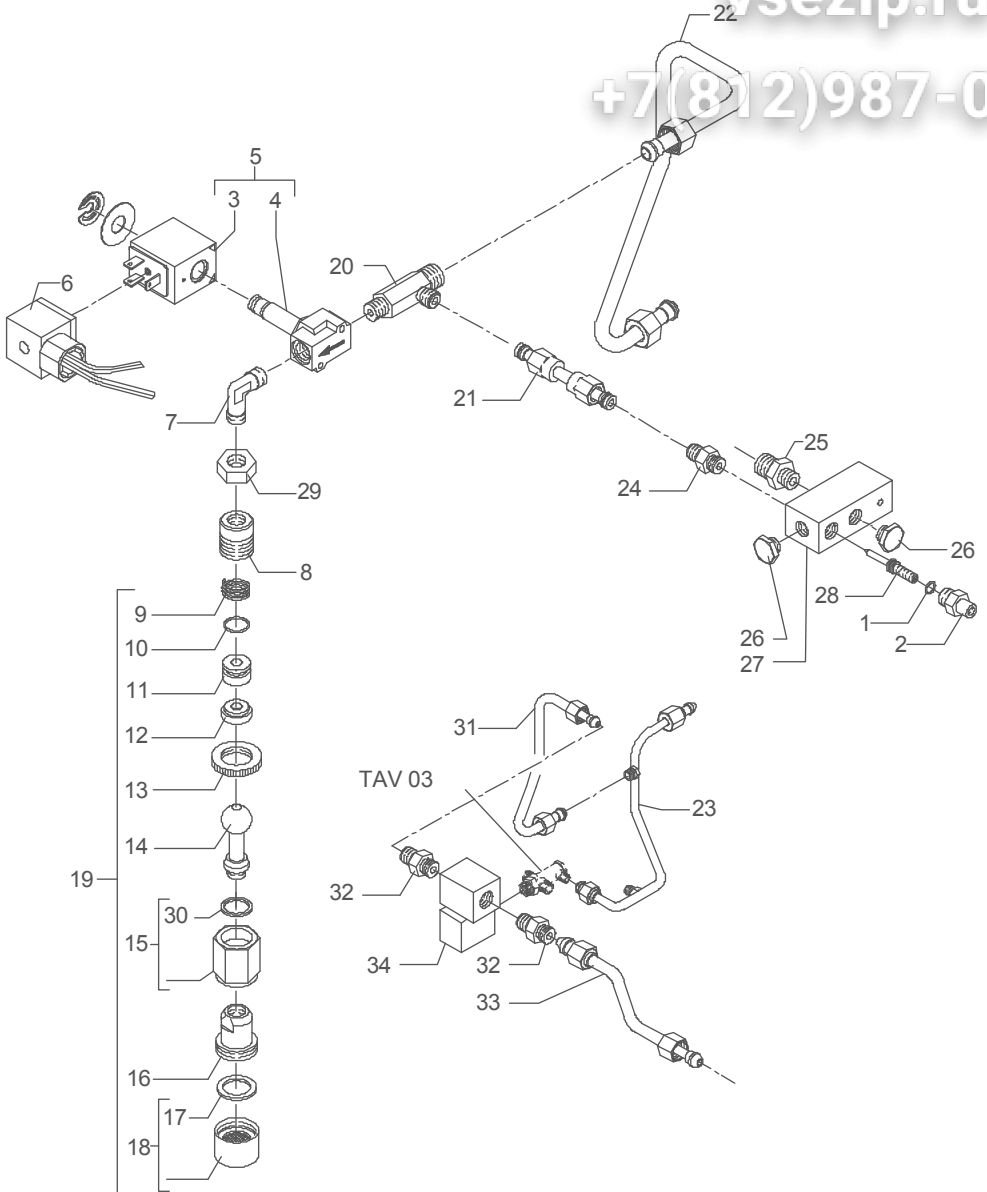

POS	CODE	DESCRIPTION
1	7496009	OR GASKET 102 NBR 70SH
2	5225208	STRAIGHT FITTING 1/8"G H20 OT
3	7630324	SOLENOID VALVE COIL 110V PARKER
3	7630325	SOLENOID VALVE COIL 220/240V PARKER
4	7703011	SOLENOID VALVE WITHOUT COIL PARKER
5	7701114	SOLENOID VALVE 2 WAY 110V PARKER
5	7702312	SOLENOID VALVE 2 WAY 220/240V PARKER
6	7631504	SOLENOID VALVE CONNECTOR
7	7303001TR	UNION ELBOW 1/8"G
8	5225222	FITTING M18X1.25 H23
9	5471504	SPRING D14 AISI 302
10	7496076	TAP GASKET OR 112 EPDM 70SH
11	5224605	GASKET-HOLDER D14.7 X 10.5 OT
12	5494002	GASKET D16X6X6 PTFE GRAPHITIZED
13	5222801	RING NUT M18
14	5225603CM	WATER HOSE L=44MM CHROMED
15	5221871NC-LL	NUT M18 NICKEL-PLATED WITH GASKET
16	5225226CM	STRAIGHT FITTING M22 X 1 H25 OT CHROMED
17	5493003	GASKET D20.5X15 H2 NBR 70SH
18	5226601TW	WATER TERMINAL
19	5966501	ASSEMBLY COMPLETE WATER HOSE
20	5225225	FITTING 3 WAY FOR MIXER OR PICKLED
21	5162008LL	MIXER HOSE 2-3-4GR
22	5163009LL	HOT WATER HOSE ELL DE 1/2/3/4 GR
23	5162287LL	INLET AUTOMATIC LEVEL HOSE X MIXER
24	5225207	STRAIGHT FITTING 1/8"G OT
25	5302004	STRAIGHT FITTING 1/8"G X M12 OT
26	5226402	PLUG 1/8"G H9 ES.12 OT
27	5222401	DISTRIBUTOR FOR MIXER
28	5263801	SCREW M5X38 AISI 303
29	5221844	NUT 1/8"G H3
30	5494009	GASKET D16X13,2X2 PTFE
31	5162243LL	INLET EV MIXER HOSE ELL
32	5302004	STRAIGHT FITTING 1/8"G X M12 OT
33	5162244LL	OUTLET EV MIXER HOSE ELL
34	7702312	SOLENOID VALVE 2 WAY 220/240V PARKER
34	7701114	SOLENOID VALVE 2 WAY 110V PARKER

Зип Общепит
www.zip.ru
(812)987-08-

TABLE 7A (up to 15.07.09)
Mod. DE - TE

Зип ОбщепИТ

ysezip.ru

+7(812)987-08-