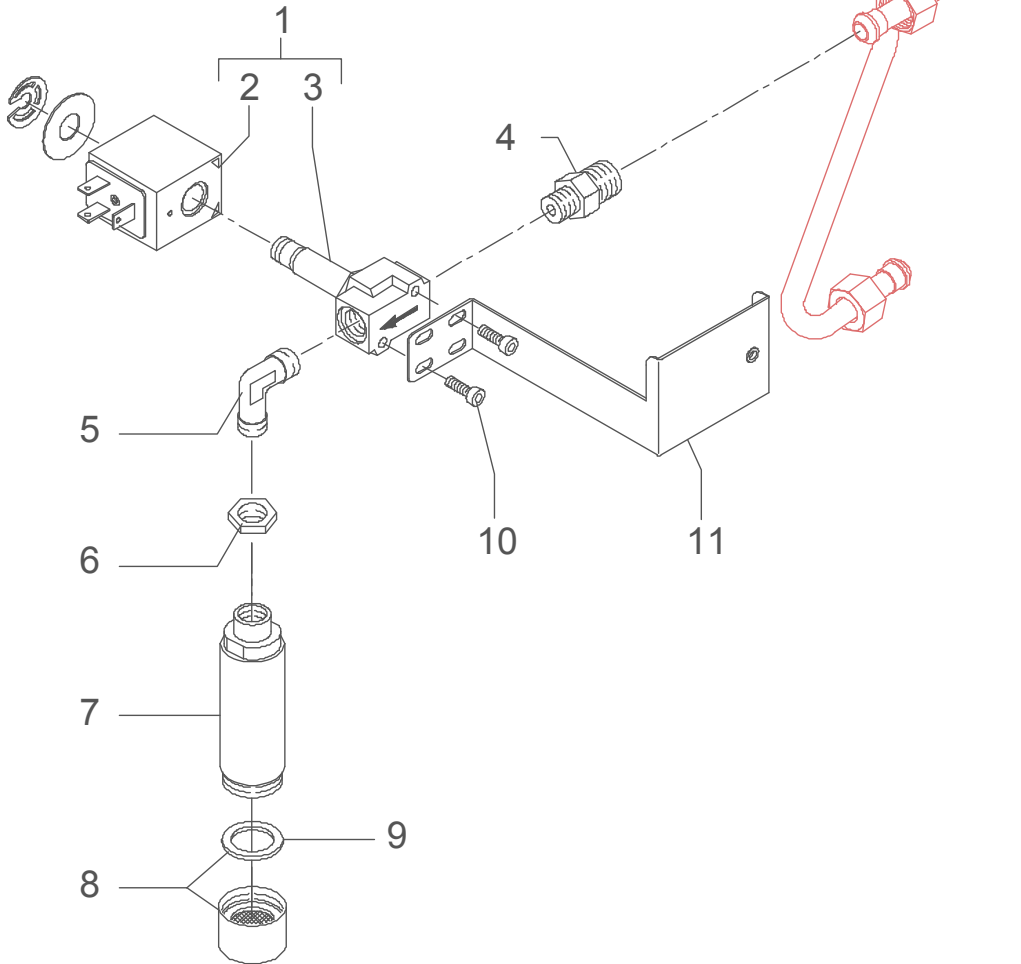

+7(812)987-08-

<b>POS</b>	<b>CODE</b>	<b>DESCRIPTION</b>
1	7496009	OR GASKET 102 NBR 70SH
2	5225208	STRAIGHT FITTING 1/8"G H20 OT
3	7630324	SOLENOID VALVE COIL 110V PARKER
3	7630325	SOLENOID VALVE COIL 220/240V PARKER
4	7703011	SOLENOID VALVE WITHOUT COIL PARKER
5	7701114	SOLENOID VALVE 2 WAY 110V PARKER
5	7702312	SOLENOID VALVE 2 WAY 220/240V PARKER
6	7631504	SOLENOID VALVE CONNECTOR
7	7303001TR	UNION ELBOW 1/8"G
8	5225222	FITTING M18X1.25 H23
9	5471504	SPRING D14 AISI 302
10	7496076	TAP GASKET OR 112 EPDM 70SH
11	5224605	GASKET-HOLDER D14.7 X 10.5 OT
12	5494002	GASKET D16X6X6 PTFE GRAPHITIZED
13	5222801	RING NUT M18
14	5225603CM	WATER HOSE L=44MM CHROMED
15	5221871NC-LL	NUT M18 NICKEL-PLATED WITH GASKET
16	5225226CM	STRAIGHT FITTING M22 X 1 H25 OT CHROMED
17	5493003	GASKET D20.5X15 H2 NBR 70SH
18	5226601TW	WATER TERMINAL
19	5966501	ASSEMBLY COMPLETE WATER HOSE
20	5225225	FITTING 3 WAY FOR MIXER OR PICKLED
21	5162008LL	MIXER HOSE 2-3-4GR
22	5163009LL	HOT WATER HOSE ELL DE 1/2/3/4 GR
23	5162287LL	INLET AUTOMATIC LEVEL HOSE X MIXER
24	5225207	STRAIGHT FITTING 1/8"G OT
25	5302004	STRAIGHT FITTING 1/8"G X M12 OT
26	5226402	PLUG 1/8"G H9 ES.12 OT
27	5222401	DISTRIBUTOR FOR MIXER
28	5263801	SCREW M5X38 AISI 303
29	5221844	NUT 1/8"G H3
30	5494009	GASKET D16X13,2X2 PTFE
31	5162243LL	INLET EV MIXER HOSE ELL
32	5302004	STRAIGHT FITTING 1/8"G X M12 OT
33	5162244LL	OUTLET EV MIXER HOSE ELL
34	7702312	SOLENOID VALVE 2 WAY 220/240V PARKER
34	7701114	SOLENOID VALVE 2 WAY 110V PARKER