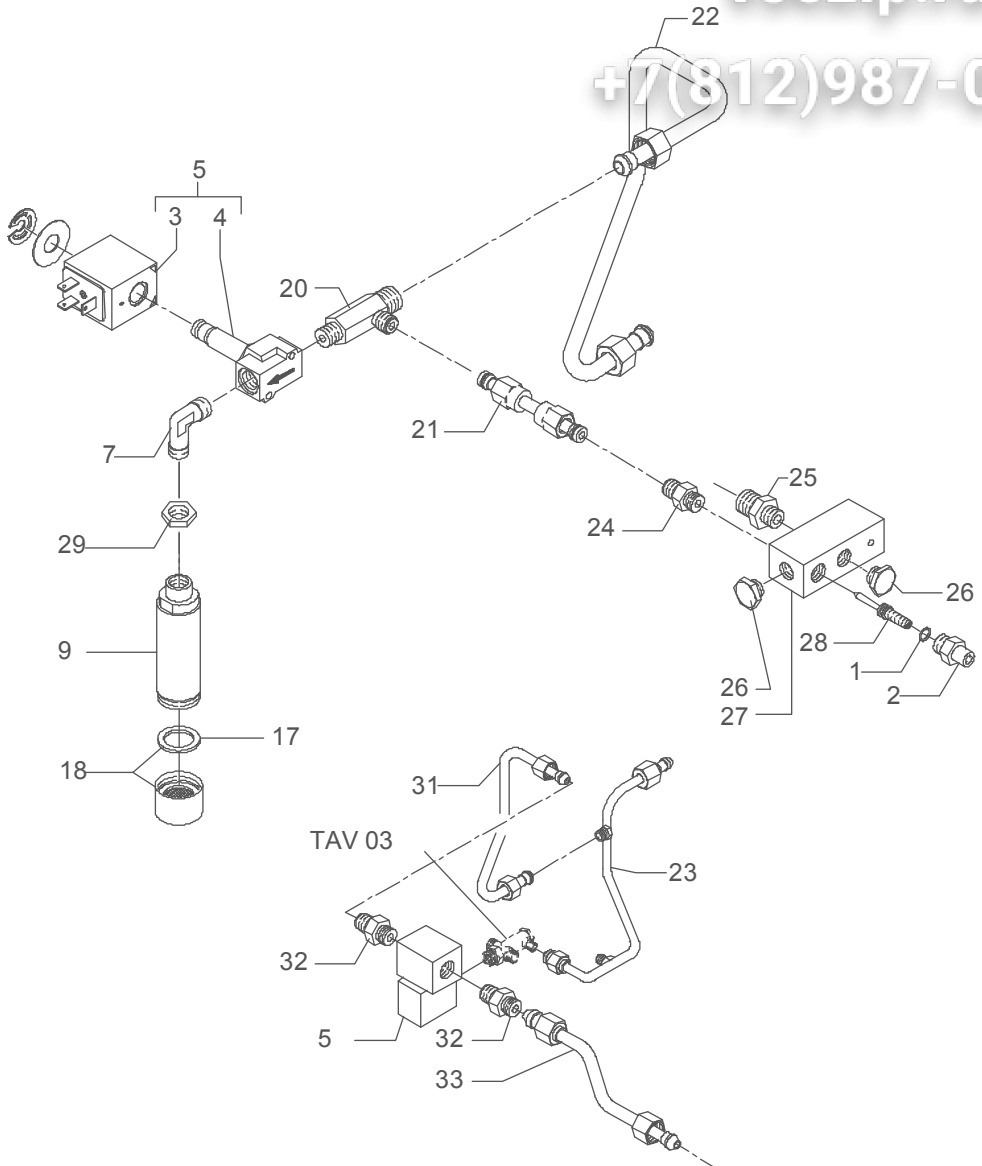

TABLE 7A (up to 31.12.11)
Mod. DE - TE

Зип Общепит

vsezip.ru

+7(812)987-08-0