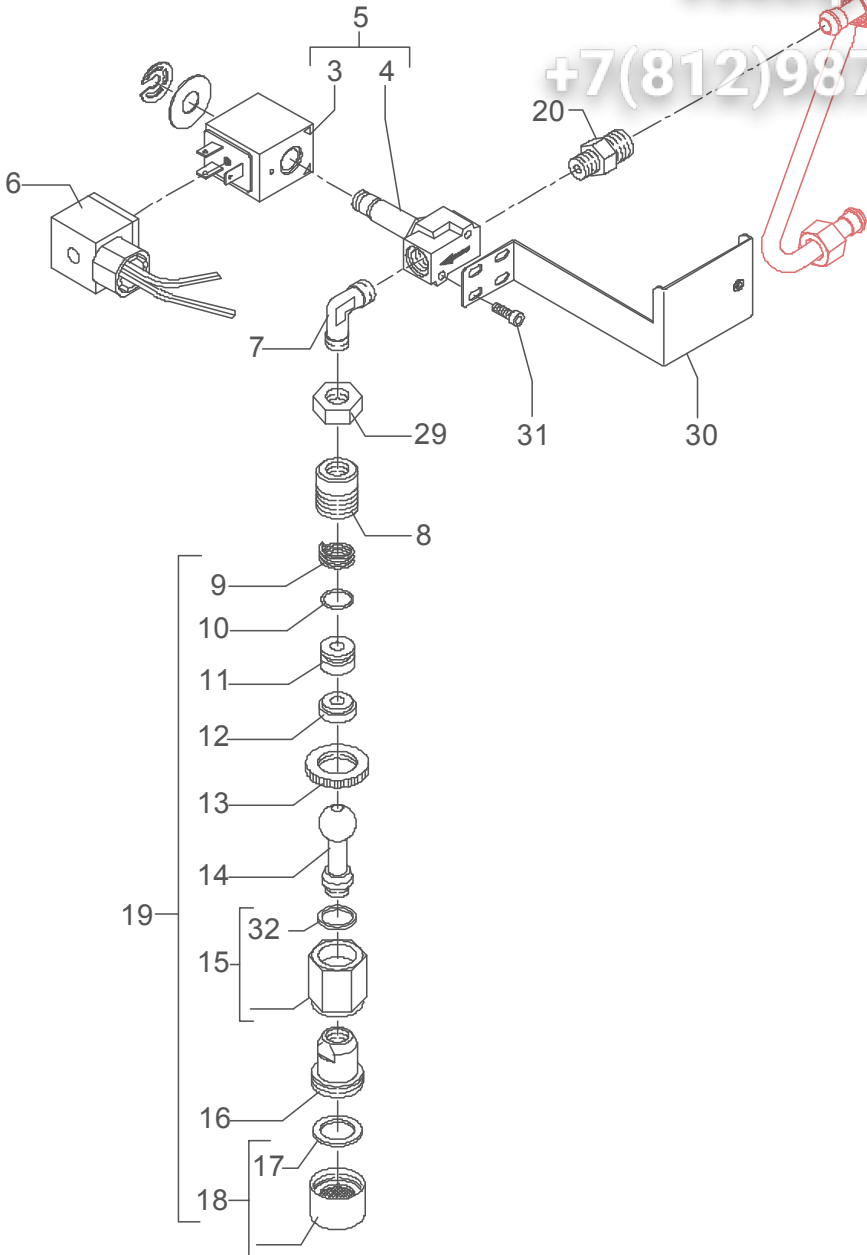

+7(812)987-08-

<b>POS</b>	<b>CODE</b>	<b>DESCRIPTION</b>
1	7496009	OR GASKET 102 NBR 70SH
2	5225208	STRAIGHT FITTING 1/8"G H20 OT
3	7630324	SOLENOID VALVE COIL 110V PARKER
3	7630325	SOLENOID VALVE COIL 220/240V PARKER
4	7703011	SOLENOID VALVE WITHOUT COIL PARKER
5	7701114	SOLENOID VALVE 2 WAY 110V PARKER
5	7702312	SOLENOID VALVE 2 WAY 220/240V PARKER
6	7631504	SOLENOID VALVE CONNECTOR
7	7303001TR	UNION ELBOW 1/8"G
8	5225222	FITTING M18X1.25 H23
9	5471504	SPRING D14 AISI 302
10	7496076	TAP GASKET OR 112 EPDM 70SH
11	5224605	GASKET-HOLDER D14.7 X 10.5 OT
12	5494002	GASKET D16X6X6 PTFE GRAPHITIZED
13	5222801	RING NUT M18
14	5225603CM	WATER HOSE L=44MM CHROMED
15	5221871NC-LL	NUT M18 NICKEL-PLATED WITH GASKET
16	5225226CM	STRAIGHT FITTING M22 X 1 H25 OT CHROMED
17	5493003	GASKET D20.5X15 H2 NBR 70SH
18	5226601TW	WATER TERMINAL
19	5966501	ASSEMBLY COMPLETE WATER HOSE
20	5225225	FITTING 3 WAY FOR MIXER OR PICKLED
21	5162008LL	MIXER HOSE 2-3-4GR
22	5163009LL	HOT WATER HOSE ELL DE 1/2/3/4 GR
23	5162287LL	INLET AUTOMATIC LEVEL HOSE X MIXER
24	5225207	STRAIGHT FITTING 1/8"G OT
25	5302004	STRAIGHT FITTING 1/8"G X M12 OT
26	5226402	PLUG 1/8"G H9 ES.12 OT
27	5222401	DISTRIBUTOR FOR MIXER
28	5263801	SCREW M5X38 AISI 303
29	5221844	NUT 1/8"G H3
30	5494009	GASKET D16X13,2X2 PTFE
31	5162243LL	INLET EV MIXER HOSE ELL
32	5302004	STRAIGHT FITTING 1/8"G X M12 OT
33	5162244LL	OUTLET EV MIXER HOSE ELL
34	7702312	SOLENOID VALVE 2 WAY 220/240V PARKER
34	7701114	SOLENOID VALVE 2 WAY 110V PARKER