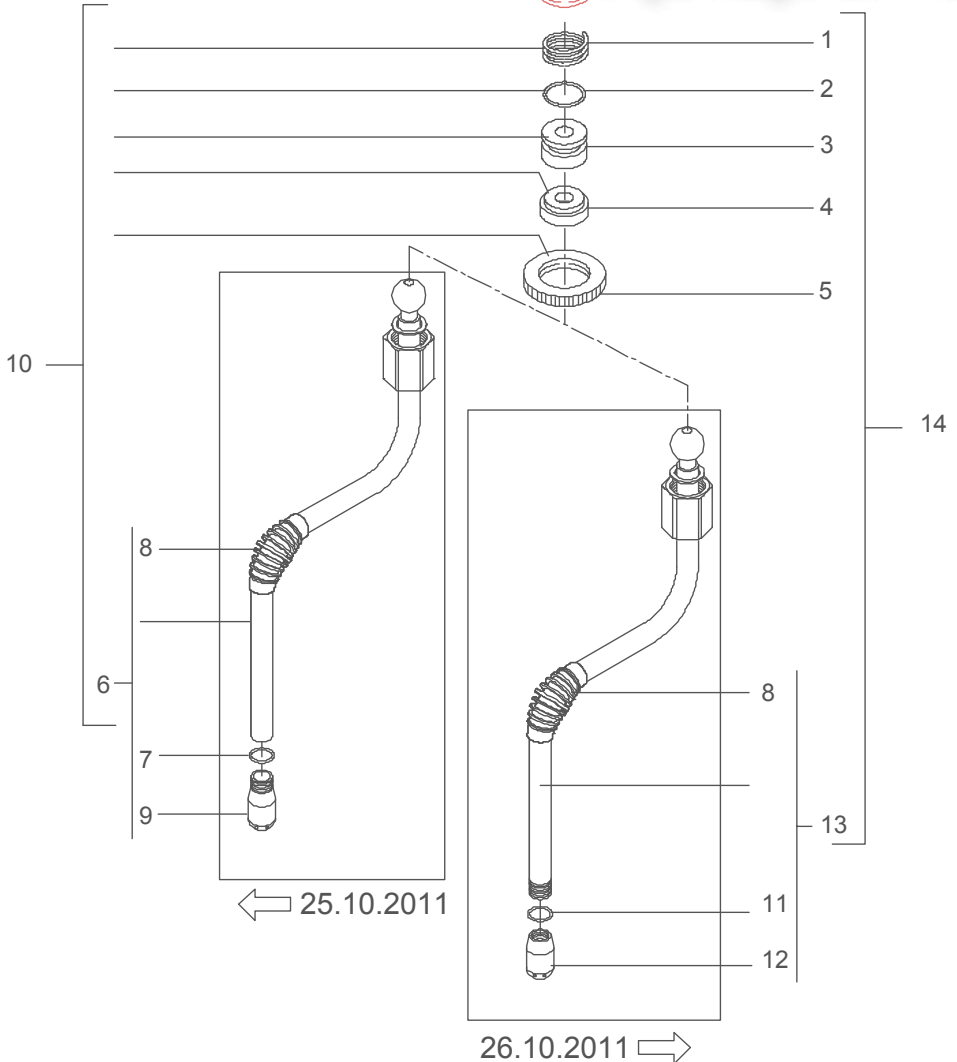

TABLE 13
Mod. DE - TE - PM

Зип ОбщепИТ

vsezip.ru

+7(812)987-08-00