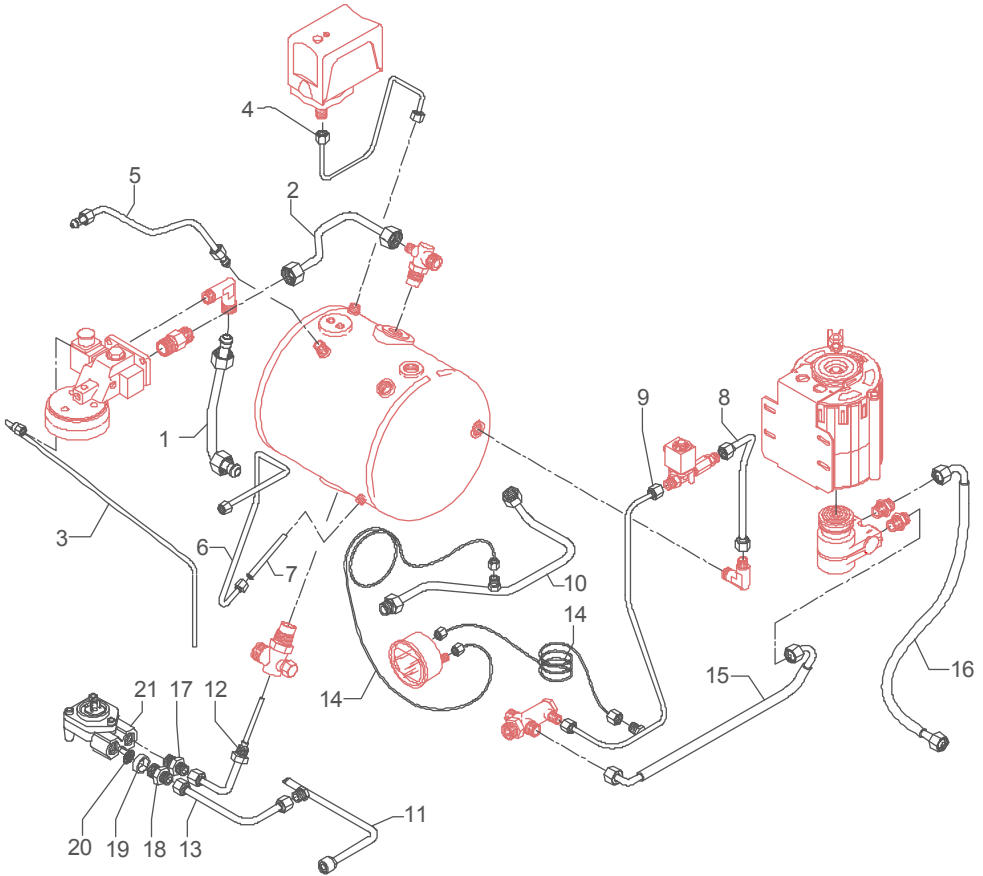

**TABLE 16A (whit mixer)**  
**Mod. TE**

Зип ОбщепИТ

vsezip.ru

+7(812)987-08-01

	<b>POS</b>	<b>CODE</b>	<b>DESCRIPTION</b>
<b>Hose series 2GR Mod. DE</b>	1	5165002LL	BOTTOM EXCHANGER HOSE 1ST GROUP (2-3-4GR)
	2	5165033LL	BOTTOM EXCHANGER HOSE 2ND GR.
	3	5165009LL	UPPER EXCHANGER HOSE 1ST GROUP (2-3-4GR)
	4	5194575LL	SOLENOID VALVE DRAIN HOSE 1ST GROUP (2GR)
	5	5194575LL	SOLENOID VALVE DRAIN HOSE 2ND GROUP (2GR)
	6	5162001LL	COMPLETE HOSE FOR PRESSOSTAT
	7	5163002LL	COMPLETE LEFT STEAM TAP HOSE 2GR
	8	5163004LL	COMPLETE RIGHT STEAM TAP HOSE 2-3-4GR
	9	5163005LL	COMPLETE WATER TAP HOSE 2-3GR
	10	5192307LL	WATER SAUCTION HOSE D6X1 L=80
	11	5163007LL	COMPLETE CHECK VALVE HOSE
	12	5162218LL	INLET AUTOMATIC LEVEL HOSE
	13	5164001.01LL	COMPLETE BOILER DRAIN HOSE
	14	5163187LL	MANIFOLD HOSE 2GR
	15	5966539	INJECTOR PIPE
	16	5162241LL	FLOW METER HOSE
	17	7400901	PRESSURE GAUGE CAPILLARY
	18	7200507	FLEXIBLE HOSE 3/8"FFC L=600MM
	19	7200504	FLEXIBLE HOSE 3/8" L=1500 AISI 304
	20	5302001	STRAIGHT FITTING 1/4"G X M13 OT
	21	5302009	STRAIGHT FITTING M12 X 1/4"G H24 OT
	22	5191501	SPACER D1 1X8X6.5 PTFE
	23	5471001	NET FILTER D11 AISI 304
	24	7431001	FLOW METER + AUT. WITH LED