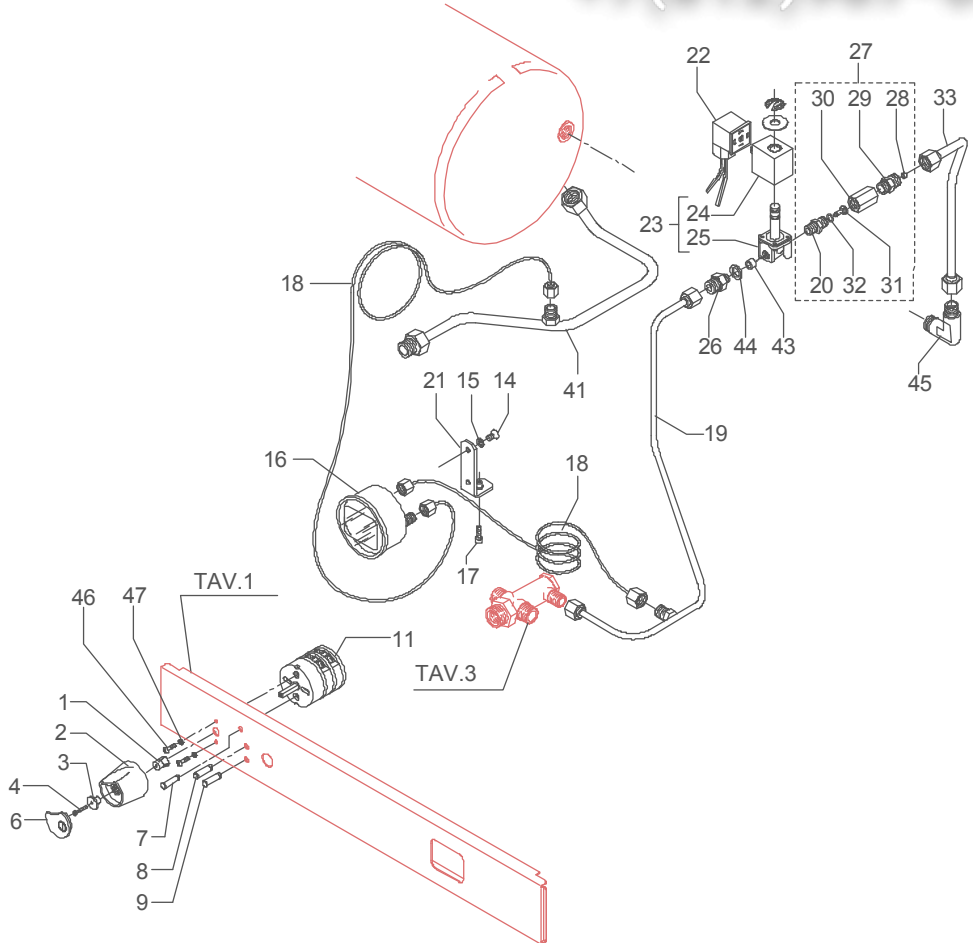

**TABLE 3 (from 01.06.09)**  
**Mod. DE - TE - PM**

Зип ОбщепИТ

vsezip.ru

+7(812)987-08-

	<b>POS</b>	<b>CODE</b>	<b>DESCRIPTION</b>	
<b>TABLE 4 (up to 01.06.07) Mod. DE - TE - PM</b>	1	5371301	INSERT WITH A SQUARE HOLE	
	2	5371807	SWITCH KNOB D42 BLUE	
	2	5371806	SWITCH KNOB D42 GREY	
	3	5220803	SLEEVE D15X3 H9.5	
	4	7809802	SCREW TC M3X25	
	6	5373912	SHAPED PLUG BLUE	
	6	5373911	SHAPED PLUG GREY	
	7	7633602.01	GREEN LAMP 110/240V	
	8	7633604.01	ORANGE LAMP 110/240V	
	9	7633606.01	RED LAMP	
	11	7633301.01	SWITCH 2 POSITIONS 4 CONTACTS	
	11	7633302.01	SWITCH 2 POSITIONS 6 CONTACTS	
	14	7817401	SCREW TCS M5X8 DIN 964 A2	
	15	7805004	PLAIN WASHER D6 UNI 6592 FEZN	
	16	7432528	WHITE PRESSURE GAUGE D63 DOUBLE SCALE	
	17	7816002	SCREW TCEI M4X12	
	18	7400901	PRESSURE GAUGE CAPILLARY	
	19	5162218LL	INLET AUTOMATIC LEVEL HOSE	
	20	7304502LL	STRAIGHT FITTING 1/8"G WITH COUNTERSINK	
	21	5018409LL	PRESSURE GAUGE SUPPORT	
	22	7631504	SOLENOID VALVE CONNECTOR SIRAI	
	22	7631506	SOLENOID VALVE CONNECTOR PARKER	
	23	7701114	SOLENOID VALVE 2 WAY 110V PARKER	
	23	7702312	SOLENOID VALVE 2 WAY 220/240V PARKER	
	24	7630324	SOLENOID VALVE COIL 110V PARKER	
	24	7630325	SOLENOID VALVE COIL 220/240V PARKER	
	25	7703011	SOLENOID VALVE WITHOUT COIL PARKER	
	26	5302014	STRAIGHT FITTING M13 X 1/8"GC	
	27	5223018R	ASSEMBLY COMPLETE CHECK VALVE	
	28	5223003	JET M6 X 6 HOLE D0.8 OT	
	29	5302014	STRAIGHT FITTING M13 X 1/8"GC	
	30	5302015	STRAIGHT FITTING 1/8"G OT	
	31	5224002	STUD D8.5 X 17.5 OT	
	32	7496035	OR GASKET D4.2 X 1.9 VITON	
	33	5163007LL	COMPLETE CHECK VALVE HOSE	
	41	5164001.01LL	COMPLETE BOILER DRAIN HOSE	
	43	5471019	FILTER D8,5	
	44	5221858	WASHER D10 X 2 COPPER	
	45	5301507TR	UNION ELBOW 3/8"G X M13 OT	
	46	7630901	SCREW TCI M3,5X15	
	47	7813801	WASHER Ø 4	