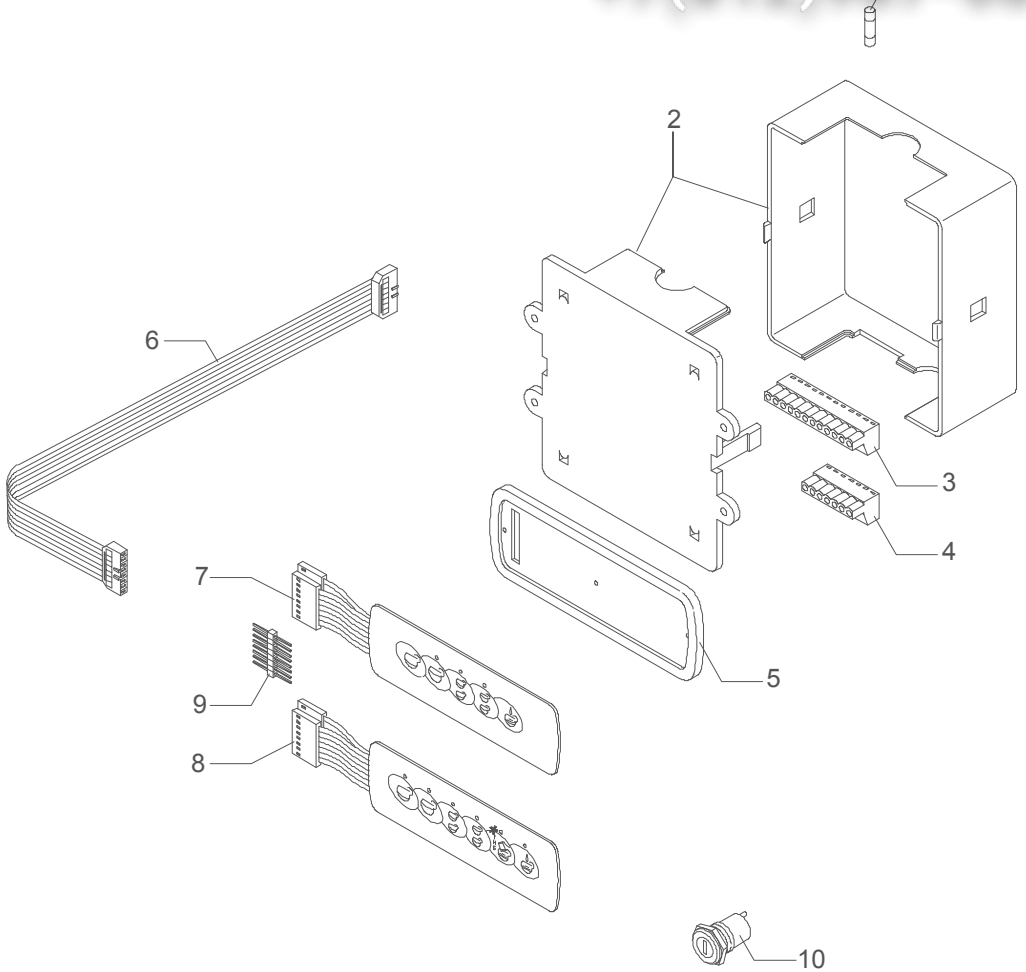

**TABLE 16A (whit mixer)**  
**Mod. TE**

Зип ОбщепИТ

vsezip.ru

+7(812)987-08-01

	<b>POS</b>	<b>CODE</b>	<b>DESCRIPTION</b>
<b>Hose series 2GR Mod. DE</b>	1	5165002LL	BOTTOM EXCHANGER HOSE 1ST GROUP (2-3-4GR)
	2	5165033LL	BOTTOM EXCHANGER HOSE 2ND GR.
	3	5165009LL	UPPER EXCHANGER HOSE 1ST GROUP (2-3-4GR)
	4	5194575LL	SOLENOID VALVE DRAIN HOSE 1ST GROUP (2GR)
	5	5194575LL	SOLENOID VALVE DRAIN HOSE 2ND GROUP (2GR)
	6	5162001LL	COMPLETE HOSE FOR PRESSOSTAT
	7	5163002LL	COMPLETE LEFT STEAM TAP HOSE 2GR
	8	5163004LL	COMPLETE RIGHT STEAM TAP HOSE 2-3-4GR
	9	5163005LL	COMPLETE WATER TAP HOSE 2-3GR
	10	5192307LL	WATER SAUCTION HOSE D6X1 L=80
	11	5163007LL	COMPLETE CHECK VALVE HOSE
	12	5162218LL	INLET AUTOMATIC LEVEL HOSE
	13	5164001.01LL	COMPLETE BOILER DRAIN HOSE
	14	5163187LL	MANIFOLD HOSE 2GR
	15	5966539	INJECTOR PIPE
	16	5162241LL	FLOW METER HOSE
	17	7400901	PRESSURE GAUGE CAPILLARY
	18	7200507	FLEXIBLE HOSE 3/8"FFC L=600MM
	19	7200504	FLEXIBLE HOSE 3/8" L=1500 AISI 304
	20	5302001	STRAIGHT FITTING 1/4"G X M13 OT
	21	5302009	STRAIGHT FITTING M12 X 1/4"G H24 OT
	22	5191501	SPACER D1 1X8X6.5 PTFE
	23	5471001	NET FILTER D11 AISI 304
	24	7431001	FLOW METER + AUT. WITH LED