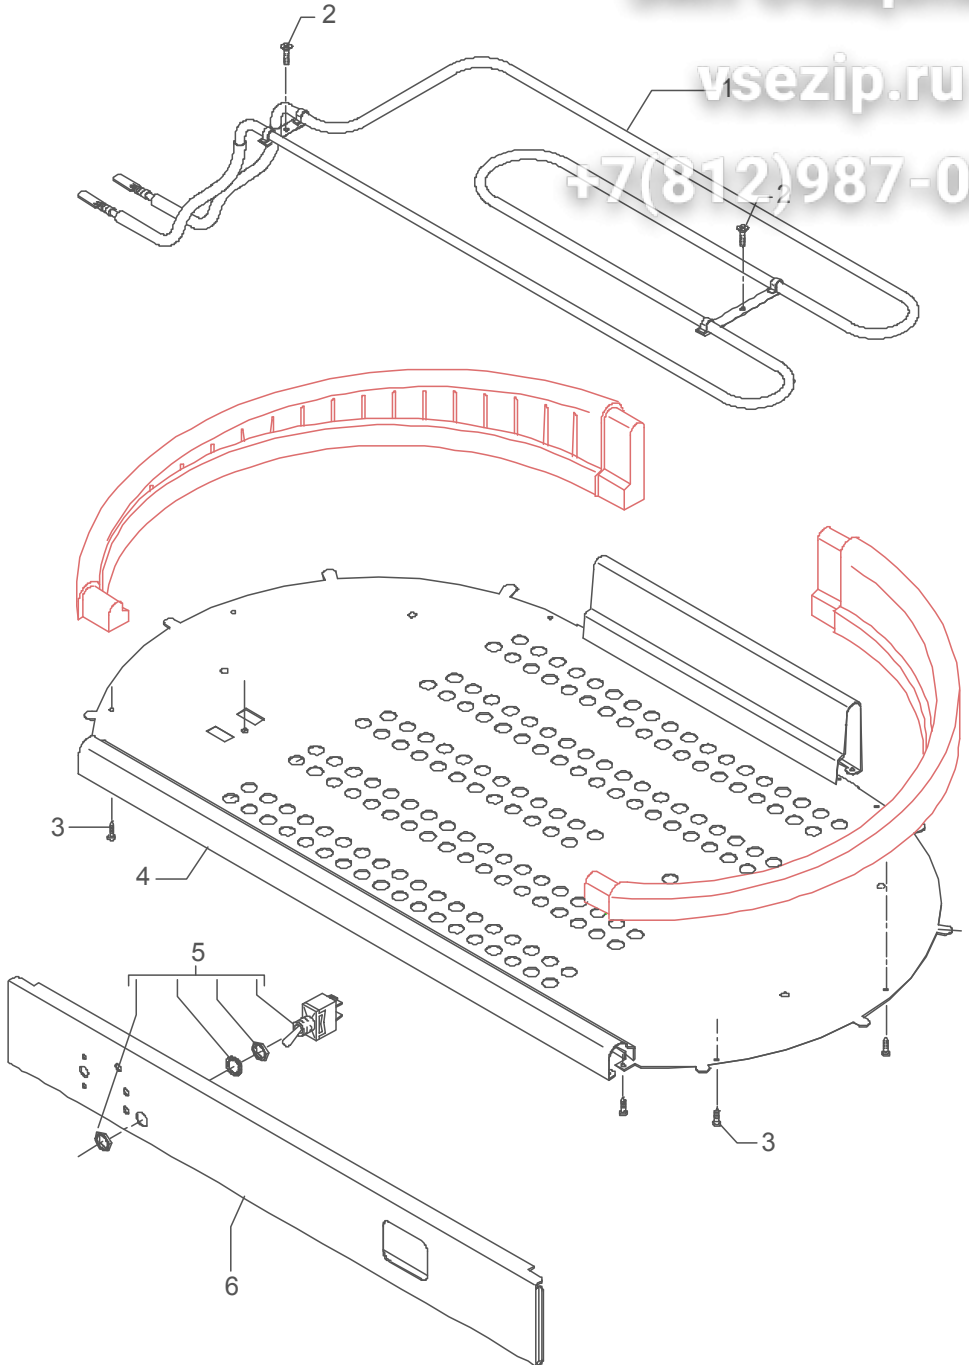

POS	CODE	DESCRIPTION
TABLE 1A Mod. DE - TE - PM	1	5722302	CUPS-HEATER HEATING ELEMENT 230V 30W 1GR
	1	5722301	CUPS-HEATER HEATING ELEMENT 230V 200W (2-3-4GR) (up to 31.08.08)
	1	5722306	CUPS-HEATER HEATING ELEMENT 230V (2-3-4GR) (from 01.09.08)
	2	7817801	SCREW TPS M4 X 16
	3	7809801	SCREW TC M3X10
	4	5343007.02	ASSEMBLY CUPS-HEATER 1GR
	4	5343019	ASSEMBLY CUPS-HEATER 1GR GOLD (up to 31.12.11)
	4	5343019.01	ASSEMBLY CUPS-HEATER 1GR PAINTED GOLD (from 01.01.12)
	4	5343008.02	ASSEMBLY CUPS-HEATER 2GR
	4	5343020	ASSEMBLY CUPS-HEATER 2GR GOLD (up to 31.12.11)
	4	5343020.01	ASSEMBLY CUPS-HEATER 2GR PAINTED GOLD (from 01.01.12)
	4	5343003.02	ASSEMBLY CUPS-HEATER 3GR
	4	5343021	ASSEMBLY CUPS-HEATER 3GR GOLD (up to 31.12.11)
	4	5343021.01	ASSEMBLY CUPS-HEATER 3GR PAINTED GOLD (from 01.01.12)
	4	5343009	ASSEMBLY CUPS-HEATER 4GR
	4	5343022	ASSEMBLY CUPS-HEATER 4GR GOLD (up to 31.12.11)
	4	5343022.01	ASSEMBLY CUPS-HEATER 4GR PAINTED GOLD (from 01.01.12)
	5	7633307	LEVER SWITCH 125/250V 16A
	6	5094360SG	BASEMENT FR.+CUPS-HEATER HEATING ELEM.+GAS RG20 2GR GREY
	6	5094361SG	BASEM.FRONTAL+CUPS-HEATER HEATING ELEMENT+GAS RG20 3GR GREY
	6	5094362SG	BASEM.FRONTAL+CUPS-HEATER HEATING ELEMENT+GAS RG20 4GR GREY
	6	5094256SG	BASEMENT FRONTAL+CUPS-HEATER HEATING ELEMENT 1GR GREY
	6	5094257SG	BASEMENT FRONTAL+CUPS-HEATER HEATING ELEMENT 2GR GREY
	6	5094258SG	BASEMENT FRONTAL+CUPS-HEATER HEATING ELEMENT 3GR GREY
	6	5094309SG	BASEMENT FRONTAL+CUPS-HEATER HEATING ELEMENT 4GR GREY

TABLE 1A
Mod. DE - TE - PM

Зип ОбщепИТ

vsezip.ru

+7(812)987-08-