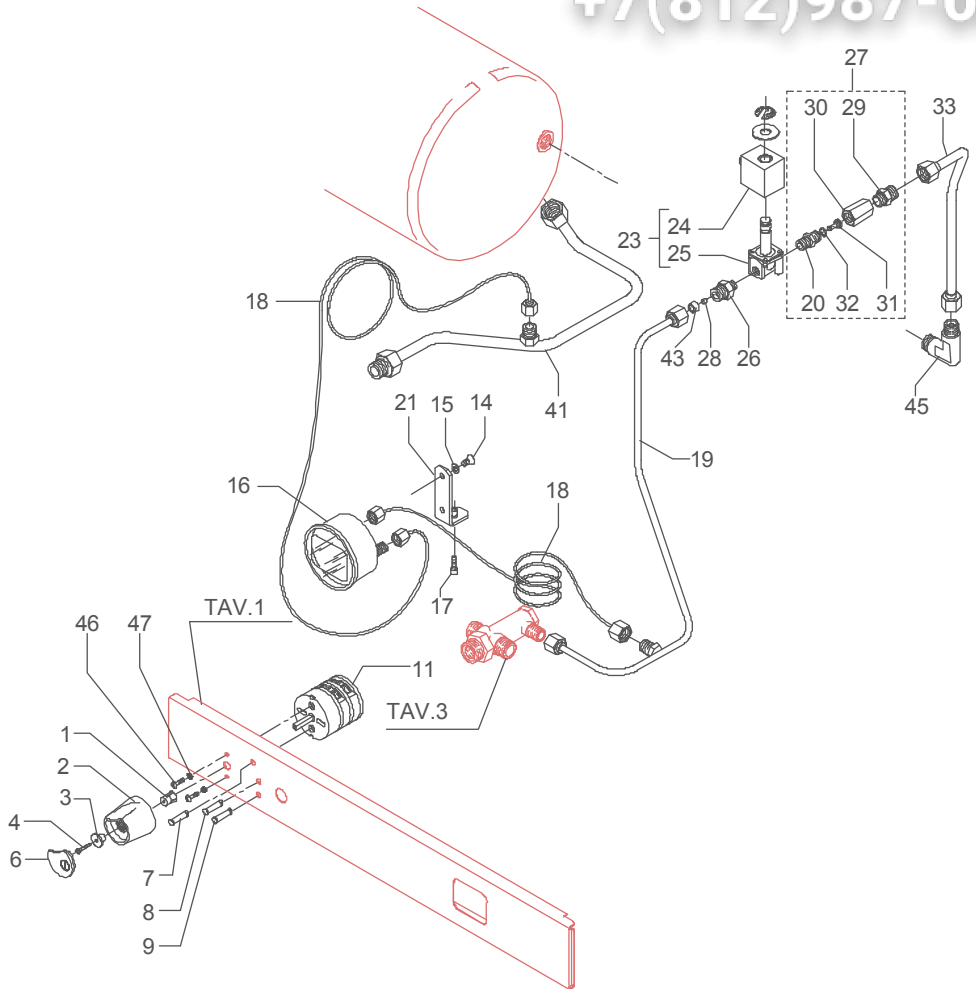

POS	CODE	DESCRIPTION
1	5371301	INSERT WITH A SQUARE HOLE (up to 31.07.10)
1	7473034	INSERT NEW WITH A MILLED HOLE (from 01.08.10)
2	5371807	SWITCH KNOB D42 BLUE
2	5371806	SWITCH KNOB D42 GREY
3	5220803	SLEEVE D15X3 H9.5
4	7809802	SCREW TC M3X25
6	5373912	SHAPED PLUG BLUE
6	5373911	SHAPED PLUG GREY
7	7633602.01	GREEN LAMP 110/240V
8	7633604.01	ORANGE LAMP 110/240V
9	7633606.01	RED LAMP
11	7633301.01	SWITCH 2 POSITIONS 4 CONTACTS
11	7633302.01	SWITCH 2 POSITIONS 6 CONTACTS
14	7817401	SCREW TCS M5X8 DIN 964 A2
15	7805004	PLAIN WASHER D6 UNI 6592 FEZN
16	7432528	WHITE PRESSURE GAUGE D63 DOUBLE SCALE
17	7816002	SCREW TCEI M4X12
18	7400901	PRESSURE GAUGE CAPILLARY
19	5162218LL	INLET AUTOMATIC LEVEL HOSE
20	5283042	CHECK VALVE BODY
21	5018409LL	PRESSURE GAUGE SUPPORT
23	7701114	SOLENOID VALVE 2 WAY 110V PARKER
23	7702312	SOLENOID VALVE 2 WAY 220/240V PARKER
24	7630324	SOLENOID VALVE COIL 110V PARKER
24	7630325	SOLENOID VALVE COIL 220/240V PARKER
25	7703011	SOLENOID VALVE WITHOUT COIL PARKER
26	5225238	STRAIGHT FITTING M13 X 1/8" G
27	5965076	ASSEMBLY COMPLETE CHECK VALVE
28	5223003	JET M6 X 6 HOLE D0.8 OT
29	7496018	OR GASKET 105 VITON
30	5224615TP	GASKET-HOLDER
31	5471505	CALIBRATED SPRING D0.45 H22 AISI 302
32	5302018	STRAIGHT FITTING M12 X M13 H26.5 OT
33	5163007LL	COMPLETE CHECK VALVE HOSE
41	5164001.01LL	COMPLETE BOILER DRAIN HOSE
43	5471019	FILTER D8,5
45	5301507TR	UNION ELBOW 3/8" G X M13 OT
46	7630901	SCREW TCI M3,5X15
47	7813801	WASHER Ø 4
48	5492008	GASKET D10.5 X 2
49	5221813	PLUG M12X1 OT
50	5221858	WASHER D10.2X15X2.2 COPPER / ASBESTOS FREE