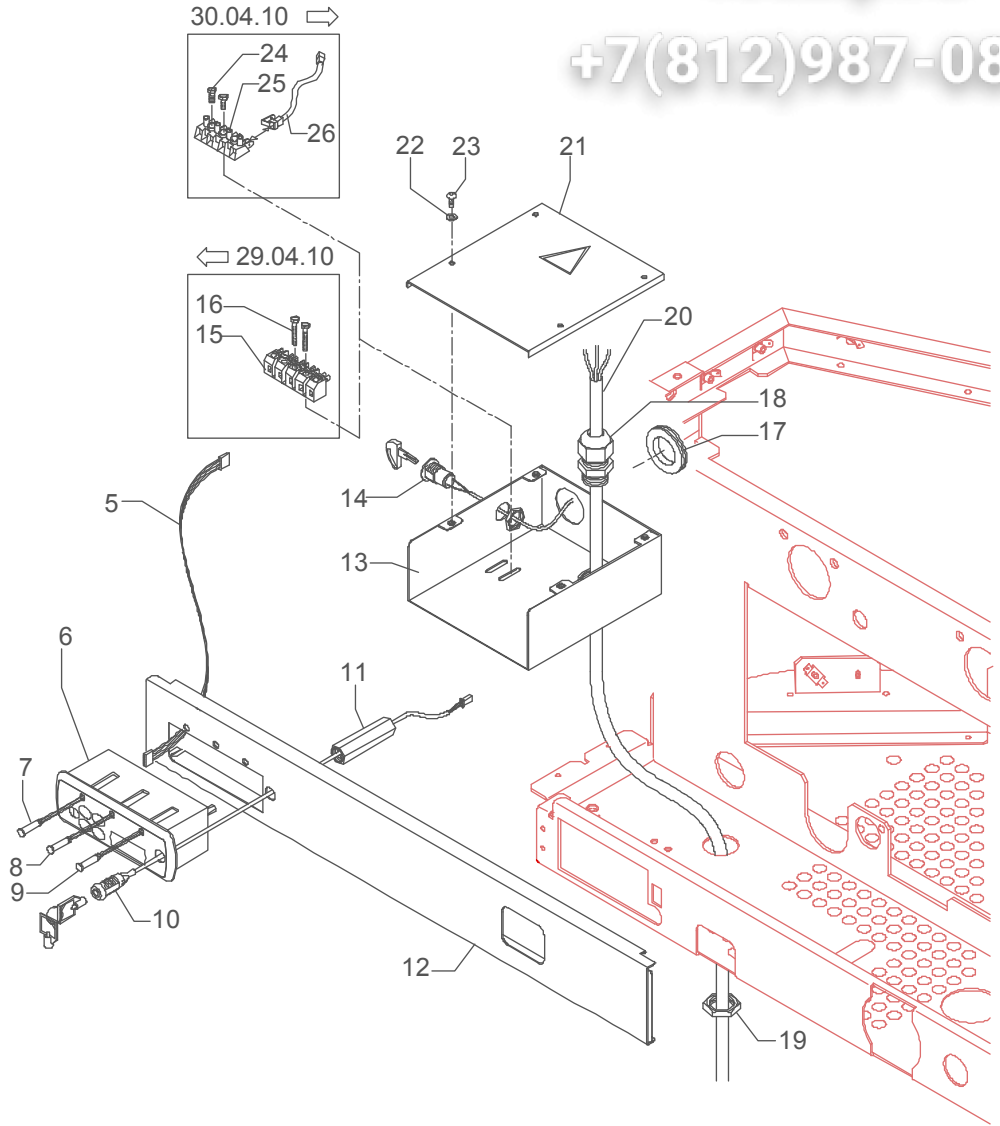

POS	CODE	DESCRIPTION
1	5374501.01	DRIP TRAY
2	5373104.01LL	DRAIN CUP COVER
3	7809800	TAPPING SCREW 3,9X9,5
4	5225294	FITTING MF 3/4X3/8 (from 01/03/05)
5	7451501	BALL COCK FF 1/4"G
6	5495005	GASKET .D13.5X18X2 BRASS
7	5301501	UNION ELBOW 1/4"G X 3/8"G OT
8	5492011	GASKET D15X3 ASBESTOS FREE
9	5221819	CAP NUT 3/8"G
10	5226405TP	PLUG 1/4"G ES.16 H13 OT
11	5221823	NUT M20x1,25
12	5999906	WASHER D20 X 30
13	5302501	MULTIPLE FITTING 5 WAY OT (DE)
14	5471002	FILTER D13.5 H11 AISI 304
15	5302061	FITTING MF 3/8X1/4
16	5221821	NUT 1/4"G H5 OT
17	5965043.01	ASSEMBLY SURPRESSION VALVE
18	5194549	HOSE D8X5 L=350 SILICONE
18	5194550	HOSE Ø 8x5 SILICONE L=400 2GR
18	5194551	HOSE Ø 8x5 SILICONE L=450 3GR
18	5194552	HOSE Ø 8x5 SILICONE L=500 4GR
19	5225201	STRAIGHT FITTING 1/4" X 3/8"G OT
20	7303503	HOSE D12.7X18.8 3/4FC L=200CM (from 01/03/05)
21	7200504	FLEXIBLE HOSE 3/8" L=1500 AISI 304
22	7200507	FLEXIBLE HOSE 3/8"FFC L=600MM
23	7730506	PUMP 100 L/H PA104X 1-2GR
23	7730507	PUMP 200 L/H 3-4GR
24	5302012	STRAIGHT FITTING 3/8"G X 3/8"NPT OT
25	7730508	PUMP JOINT KIT (NEW)
26	7611508	PUMP CLAMP
27	7741001	ELECTRIC MOTOR 100V
27	7741102	ELECTRIC MOTOR 110V 18MF
27	7742206	ELECTRIC MOTOR 220/240V 10MF
28	7470601	VIBRATION-DAMPING D25X10
29	7805004	PLAIN WASHER D6 UNI 6592 FEZN
30	7821403	NUT M6 UNI 5587 OT
31	5302026DC	RUBBER-HOLDER FITTING M12x1
32	5222201	SPACER D16X12.2 H6.7 OT
33	5471506.01	CALIBRATED SPRING D1.1 H32 AISI 302
34	5224609	GASKET-HOLDER D5.3
35	5493001	GASKET D8 X 4 EPT 70SH (OLD)
36	5283040	SURPRESSION VALVE BODY
37	7496018	OR GASKET 105 VITON
38	5224615TP	GASKET-HOLDER (NEW)
39	5471505	CALIBRATED SPRING D0.45 H22 AISI 302
40	5302018	STRAIGHT FITTING M12 X M13 H26.5 OT