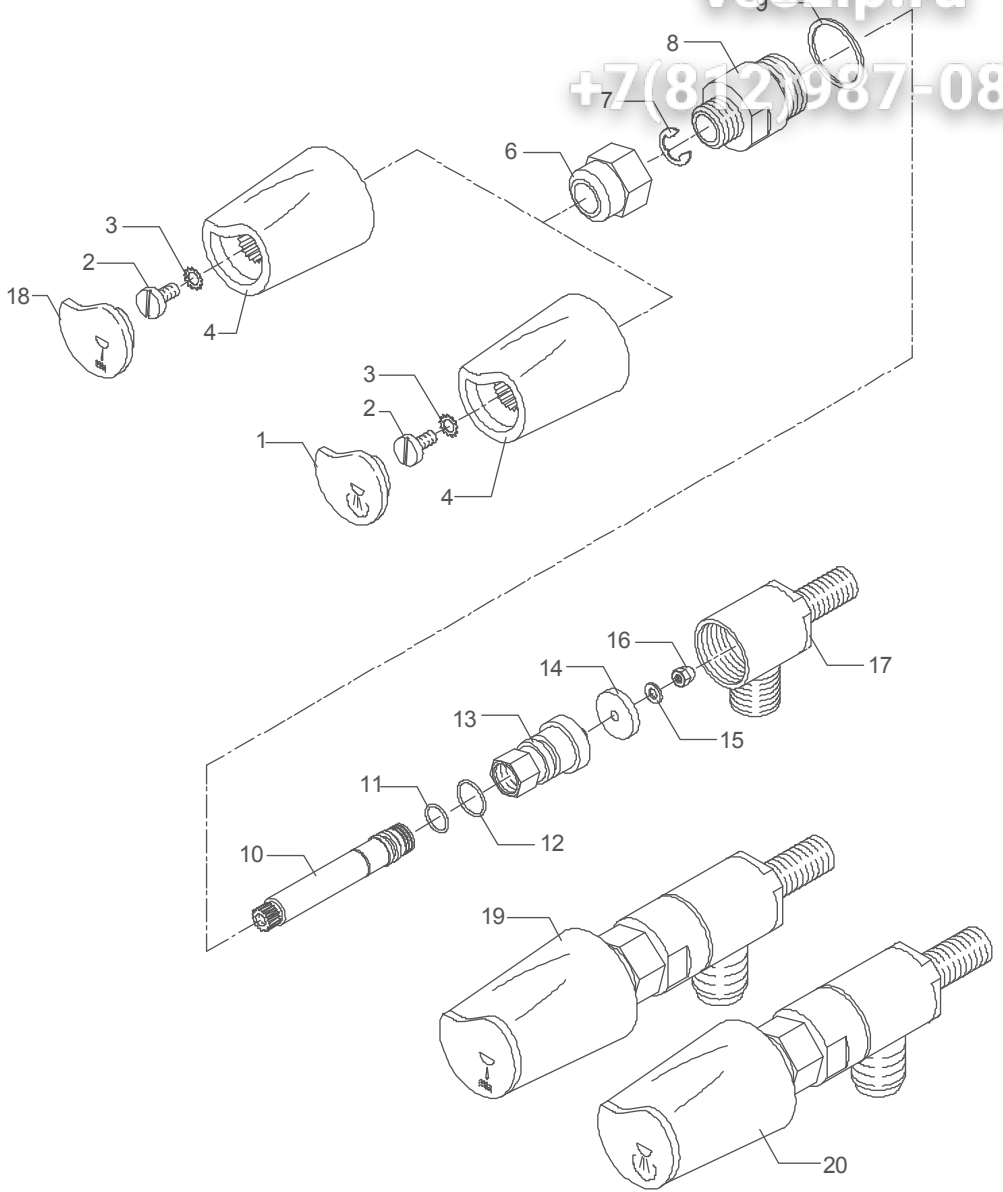

TABLE 12
Mod. DE - TE - PM

Зип ОбщепИТ

vsezip.ru

+7(812)987-08-