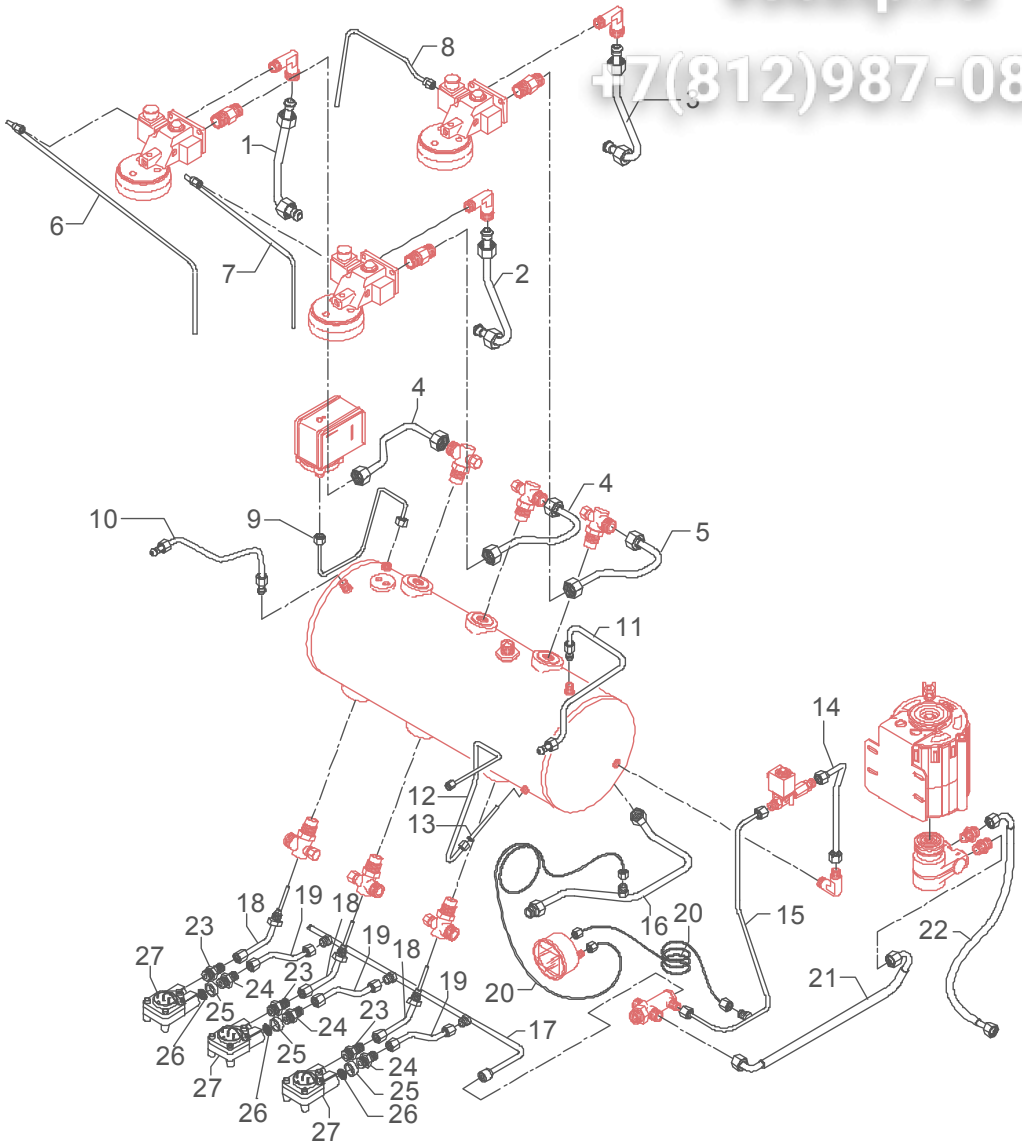

Hose series 3GR (up to 31.12.11)
Mod. DE

Зип Общепит

vsezip.ru

+7(812)987-08-