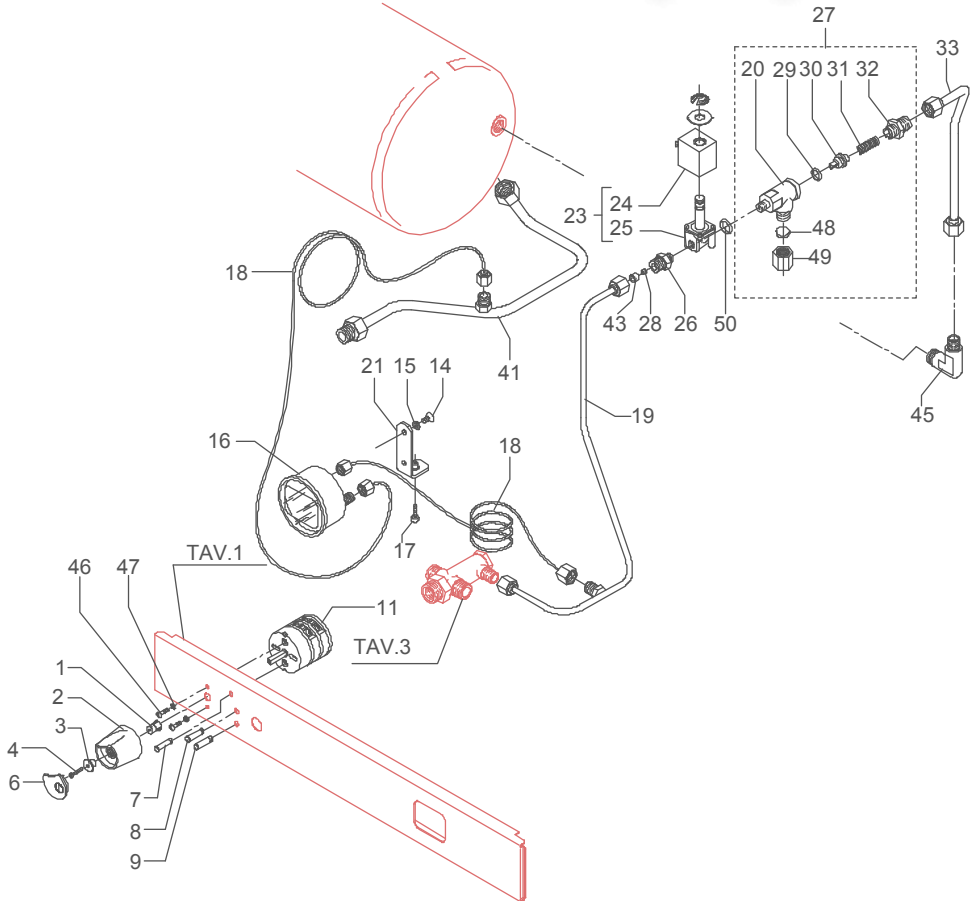

TABLE 4 (up to 31.08.10)
Mod. DE - TE - PM

Зип ОбщепИТ

vsezip.ru

+7(812)987-08-

POS	CODE	DESCRIPTION
1	5371301	INSERT WITH A SQUARE HOLE (up to 31.07.10)
1	7473034	INSERT NEW WITH A MILLED HOLE (from 01.08.10)
2	5371807	SWITCH KNOB D42 BLUE
2	5371806	SWITCH KNOB D42 GREY
3	5220803	SLEEVE D15X3 H9.5
4	7809802	SCREW TC M3X25
6	5373912	SHAPED PLUG BLUE
6	5373911	SHAPED PLUG GREY
7	7633602.01	GREEN LAMP 110/240V
8	7633604.01	ORANGE LAMP 110/240V
9	7633606.01	RED LAMP
11	7633301.01	SWITCH 2 POSITIONS 4 CONTACTS
11	7633302.01	SWITCH 2 POSITIONS 6 CONTACTS
14	7817401	SCREW TCS M5X8 DIN 964 A2
15	7805004	PLAIN WASHER D6 UNI 6592 FEZN
16	7432528	WHITE PRESSURE GAUGE D63 DOUBLE SCALE
17	7816002	SCREW TCEI M4X12
18	7400901	PRESSURE GAUGE CAPILLARY
19	5162218LL	INLET AUTOMATIC LEVEL HOSE
20	5221416	CHECK VALVE BODY
21	5018409LL	PRESSURE GAUGE SUPPORT
23	7701114	SOLENOID VALVE 2 WAY 110V PARKER
23	7702312	SOLENOID VALVE 2 WAY 220/240V PARKER
24	7630324	SOLENOID VALVE COIL 110V PARKER
24	7630325	SOLENOID VALVE COIL 220/240V PARKER
25	7703011	SOLENOID VALVE WITHOUT COIL PARKER
26	5225238	STRAIGHT FITTING M13 X 1/8" G
27	5965076.01	ASSEMBLY COMPLETE CHECK VALVE
28	5223003	JET M6 X 6 HOLE D0.8 OT
29	7496018	OR GASKET 105 VITON
30	5224615TP	GASKET-HOLDER
31	5471505	CALIBRATED SPRING D0.45 H22 AISI 302
32	5302018	STRAIGHT FITTING M12 X M13 H26.5 OT
33	5163007LL	COMPLETE CHECK VALVE HOSE
41	5164001.01LL	COMPLETE BOILER DRAIN HOSE
43	5471019	FILTER D8,5
45	5301507TR	UNION ELBOW 3/8" G X M13 OT
46	7630901	SCREW TCI M3,5X15
47	7813801	WASHER Ø 4