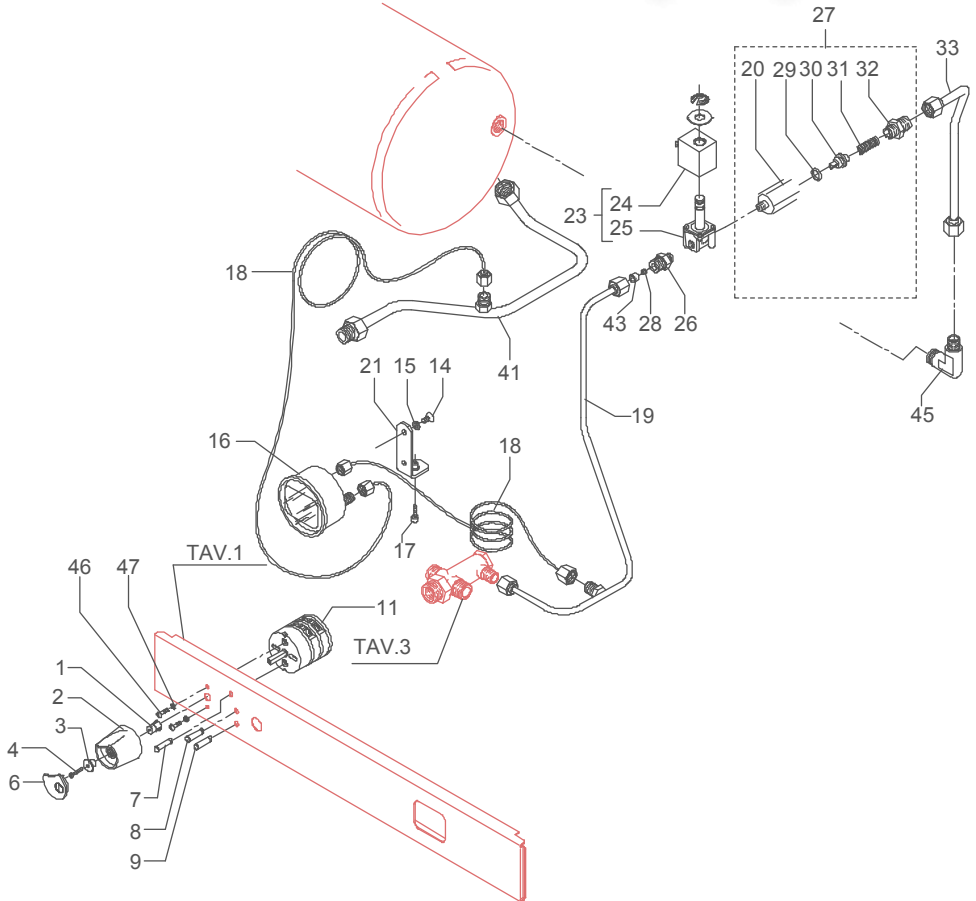

TABLE 4 (from 01.09.10)
Mod. DE - TE - PM

Зип ОбщепИТ

vsezip.ru

+7(812)987-08-

	POS	CODE	DESCRIPTION
TABLE 5 Mod. DE - TE - PM	1	7433001	PRESSOSTAT SIRAI P302/6 (2-3-4GR 110V - 3-4 GR 220/400V)
	1	7433024	PRESSOSTAT SIRAI P303T01 (1GR 110V - 1-2GR 220/400V)
	3	5721114	HEATING ELEMENT 1GR 1400W 110/120V (up to 19.07.08)
	3	5722249	HEATING ELEMENT 1GR 1400W 110/120V (from 20.07.08) STANDARD
	3	5722241R	HEATING ELEMENT 1GR 2000W 220/240V (up to 04.10.06)
	3	5722241	HEATING ELEMENT 1GR 1850/2200W 220/240V (from 05.10.06) STANDARD
	3	5722248	HEATING ELEMENT 2GR 220V 1500W
	3	5722246	HEATING ELEMENT 2GR 3200/3800W 220/240V
	3	5721131	HEATING ELEMENT 2GR 2600W 110/120V STANDARD
	3	5722242	HEATING ELEMENT 2GR 2750/3300W 220/240V STANDARD
	3	5721132	HEATING ELEMENT 3-4GR 3000W 110/120V STANDARD
	3	5722243	HEATING ELEMENT 3-4GR 4600/5450W 220/240V STANDARD
	3	5722233	HEATING ELEMENT 3-4GR 6000W 220V
	4	5492006	GASKET D76 X 39 X 2 ASBESTOS FREE
	5	5226404	PLUG M10 H12 OT
	6	7816424	SCREW TE M10X18 DIN 933 A2
	7	5283502R	BOILER FLANDE D205 OT
	8	5492005	GASKET D203 X 151 X 2 ASBESTOS FREE
	9	5221821	NUT 1/4"G H5 OT
	10	5162001LL	COMPLETE HOSE FOR PRESSOSTAT
	11	5300503.01	FITTING 1/2"NPT X 1/2"G
	12	5265807	LEVEL PROBE 2-3-4GR. D3X90X6.3 AISI 304
	12	5265804	LEVEL PROBE 1GR D3 X 110 X 6.3
	13	5225205	STRAIGHT FITTING M10 OT
	14	5192001	PROBE SHEATH D8 X 45 HOLE D3 PTFE
	15	5265811	LEVEL PROBE D3X160X4.8
	16	5226403	PLUG 3/8"G
	18	5963047	COMPLETE CUP
	19	5965015.01	ASSEMBLY SAFETY VALVE 1.5 BAR
	20	7823001	DOWEL EI 1/8"GX8 UNI5923 OT OT
	25	5973011	ASSEMBLY MAXIMUM LEVE PROBE 1GR.
	25	5973012	ASSEMBLY MAXIMUM LEVE PROBE 2-3-4GR.
	26	5320515.01BL	BOILER 1 GR.
	26	5321015.01BL	BOILER 2GR.
	26	5321515.01BL	BOILER 3GR.
	26	5322015.01BL	BOILER 4GR.
	27	5973013	ASSEMBLY MINIMUM LEVE PROBE 1-2-3-4GR.
28	7816423	SCREW TE M8X18 DIN933 A2	
31	7615003	FASTON 45° HOLE D4.3	
32	7826212	SCREW TCI M4X6 UNI 6107 OT	
33	5300512.01	FITTING 1/2" X 1/2"	
35	5192307LL	WATER SAUCTION HOSE D6X1 L=80	
36	7814001	WASHER Ø 4	
37	5037830LW	PRESSOSTAT SQUARE