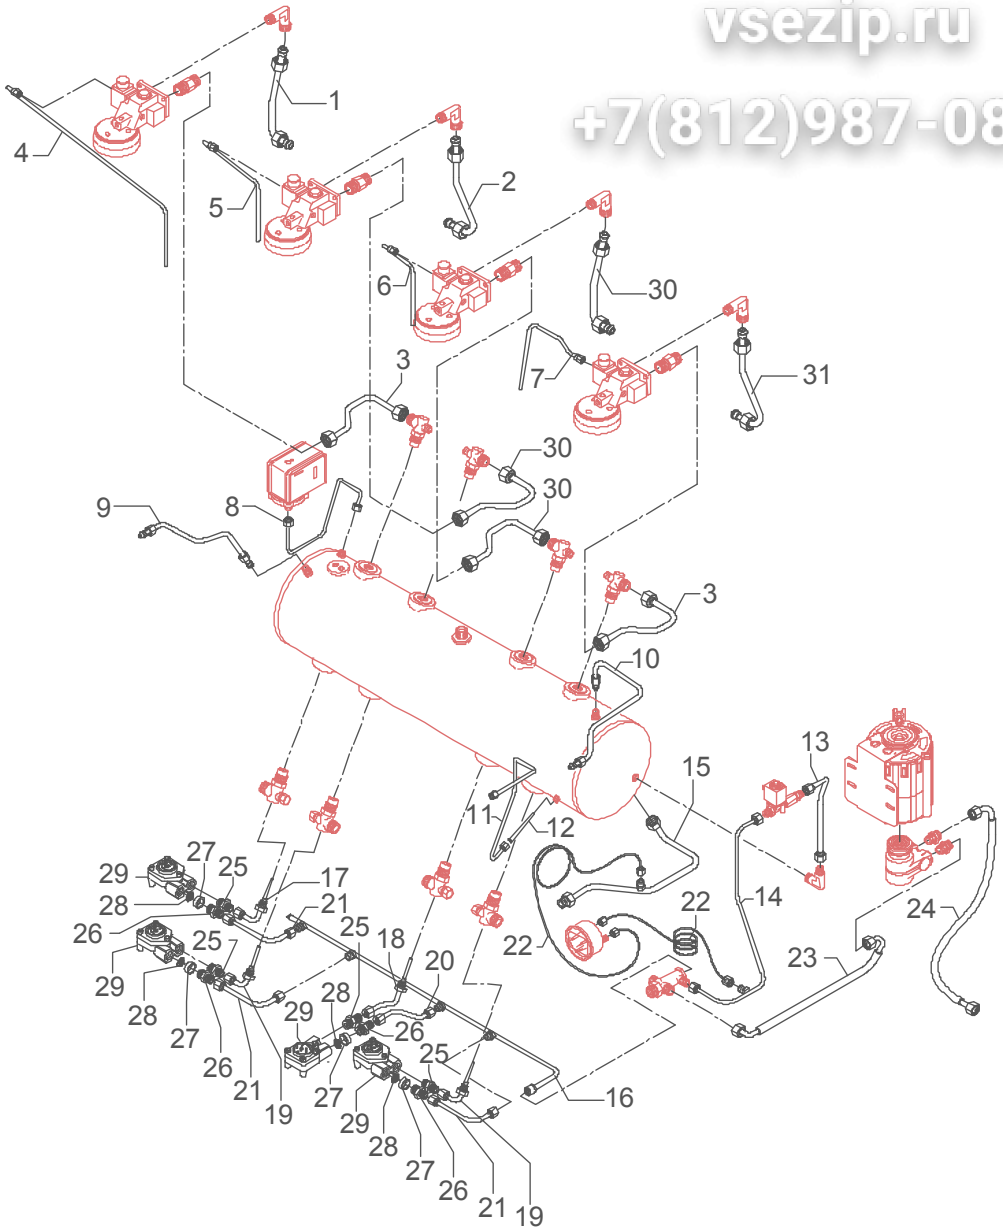

Hose series 4GR + Gas (up to 31.12.11)
Mod. DE

Зип Общепит

vsezip.ru

+7(812)987-08-

	POS	CODE	DESCRIPTION
Hose series 4GR + Gas (from 01.01.12) Mod. DE	1	5165002LL	BOTTOM EXCHANGER HOSE 1ST GROUP (2-3-4GR)
	2	5165003LL	BOTTOM EXCHANGER HOSE 2ND GR.
	3	5165009LL	UPPER EXCHANGER HOSE 1ST GROUP (2-3-4GR)
	4	5194585LL	SOLENOID VALVE DRAIN HOSE 1ST GR (4GR)
	5	5194577LL	SOLENOID VALVE DRAIN HOSE 2ND GR (4GR)
	6	5194577LL	SOLENOID VALVE DRAIN HOSE 3RD GR (4GR)
	7	5194577LL	SOLENOID VALVE DRAIN HOSE 4TH GR (4GR)
	8	5162001LL	COMPLETE HOSE FOR PRESSOSTAT
	9	5163003LL	COMPLETE LEFT STEAM TAP HOSE 3-4GR
	10	5163004LL	COMPLETE RIGHT STEAM TAP HOSE 2-3-4GR
	11	5163009LL	COMPLETE WATER TAP HOSE 2-3GR
	12	5192307LL	WATER SAUCTION HOSE D6X1 L=80
	13	5163007LL	COMPLETE CHECK VALVE HOSE
	14	5162218LL	INLET AUTOMATIC LEVEL HOSE
	15	5164001.01LL	COMPLETE BOILER DRAIN HOSE
	16	5163283LL	MANIFOLD HOSE 4GR
	17	5966538	INJECTOR PIPE
	18	5966540	INJECTOR PIPE
	19	5966542	INJECTOR PIPE
	20	5162253LL	FLOW METER HOSE
	21	5162240LL	FLOW METER HOSE
	22	7400901	PRESSURE GAUGE CAPILLARY
	23	7200507	FLEXIBLE HOSE 3/8"FFC L=600MM
	24	7200504	FLEXIBLE HOSE 3/8" L=1500 AISI 304
	25	5302001	STRAIGHT FITTING 1/4"G X M13 OT
	26	5302009	STRAIGHT FITTING M12 X 1/4"G H24 OT
	27	5191501	SPACER D11X8X6.5 PTFE
	28	5471001	NET FILTER D11 AISI 304
	29	7431001	FLOW METER + AUT. WITH LED
	30	5165003LL	BOTTOM EXCHANGER HOSE 2ND GR.
	31	5165008LL	UPPER EXCHANGER HOSE 1GR
	32	7303039	FITTING "Y"
	33	5194532	HOSE D8x5 SILICONE L=60
	34	5194552	HOSE D8x5 SILICONE L=500