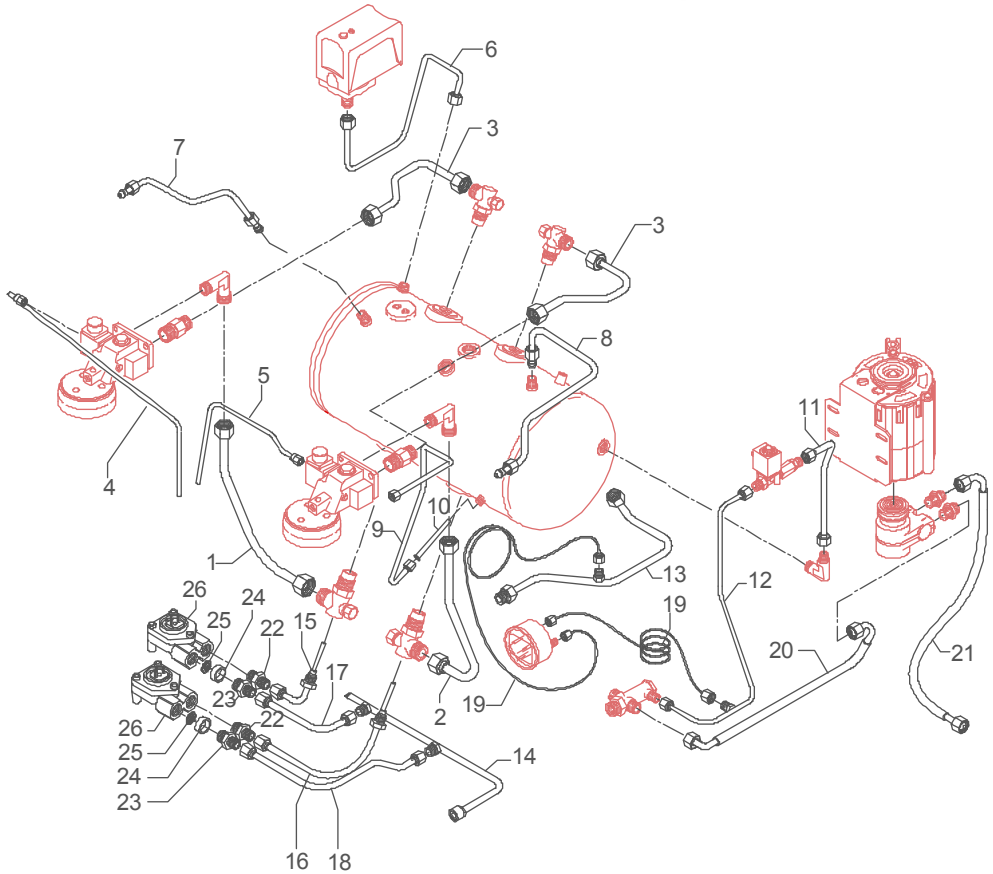

POS	CODE	DESCRIPTION
1	5165002LL	BOTTOM EXCHANGER HOSE 1ST GROUP (2-3-4GR)
2	5165033LL	BOTTOM EXCHANGER HOSE 2ND GR.
3	5165009LL	UPPER EXCHANGER HOSE 1ST GROUP (2-3-4GR)
4	5194575LL	SOLENOID VALVE DRAIN HOSE 1ST GROUP (2GR)
5	5194575LL	SOLENOID VALVE DRAIN HOSE 2ND GROUP (2GR)
6	5162001LL	COMPLETE HOSE FOR PRESSOSTAT
7	5163002LL	COMPLETE LEFT STEAM TAP HOSE 2GR
8	5163004LL	COMPLETE RIGHT STEAM TAP HOSE (2-3-4GR)
9	5163005LL	COMPLETE WATER TAP HOSE 2-3GR
10	5192307LL	WATER SAUCTION HOSE D6X1 L=80
11	5163007LL	COMPLETE CHECK VALVE HOSE
12	5162218LL	INLET AUTOMATIC LEVEL HOSE
13	5164001.01LL	COMPLETE BOILER DRAIN HOSE
14	5163187LL	MANIFOLD HOSE 2GR
15	5966538	INJECTOR PIPE
16	5966541	INJECTOR PIPE
17	5162240LL	FLOW METER HOSE
18	5162254LL	FLOW METER HOSE
19	7400901	PRESSURE GAUGE CAPILLARY
20	7200507	FLEXIBLE HOSE 3/8"FFC L=600MM
21	7200504	FLEXIBLE HOSE 3/8" L=1500 AISI 304
22	5302001	STRAIGHT FITTING 1/4"G X M13 OT
23	5302009	STRAIGHT FITTING M12 X 1/4"G H24 OT
24	5191501	SPACER D11X8X6.5 PTFE
25	5471001	NET FILTER D11 AISI 304
26	7431001	FLOW METER + AUT. WITH LED