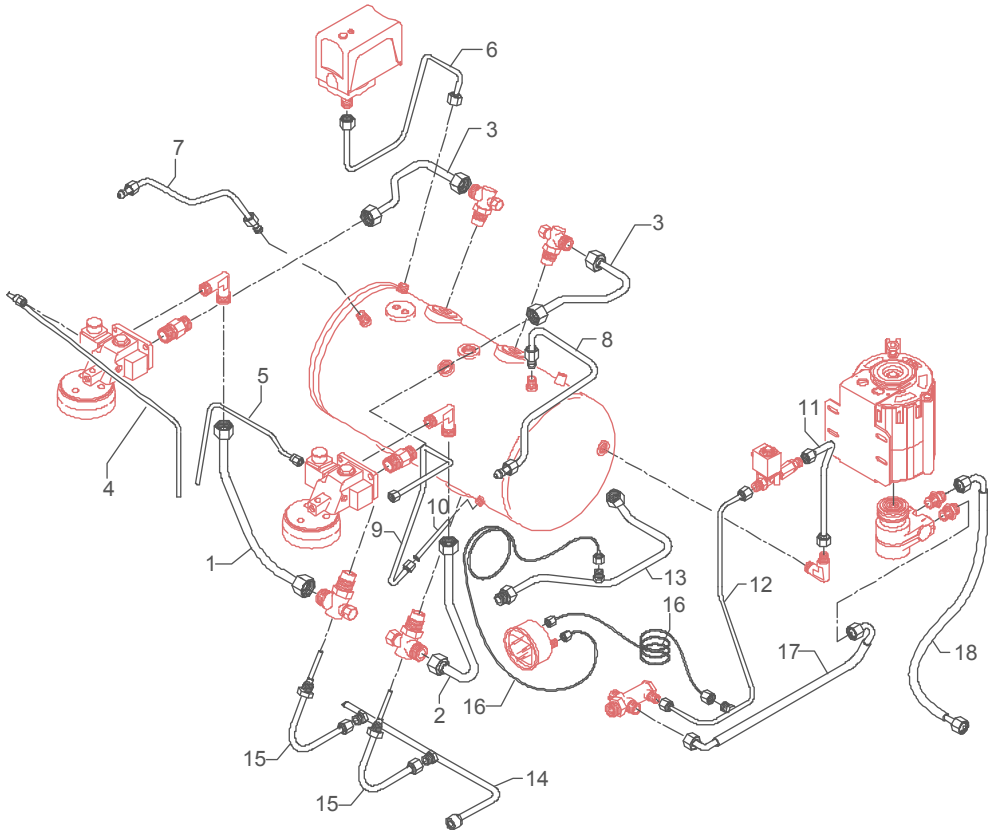

**Hose series 4GR + Gas (from 01.01.12)**  
**Mod. DE**

Зип Общепит

vsezip.ru

+7(812)987-08-

			POS	CODE	DESCRIPTION
			<b>Hose series 3GR Mod. PM - TE</b>	1	5165002LL
2	5165033LL	BOTTOM EXCHANGER HOSE 2ND GR.			
3	5165004LL	BOTTOM EXCHANGER HOSE 3RD GROUP (3GR)			
4	5165009LL	UPPER EXCHANGER HOSE 1ST GROUP (2-3-4GR)			
5	5165034LL	UPPER EXCHANGER HOSE 3RD GROUP			
6	5194576LL	SOLENOID VALVE DRAIN HOSE 1ST GR (3GR)			
7	5194577LL	SOLENOID VALVE DRAIN HOSE 2ND GR (3GR)			
8	5194577LL	SOLENOID VALVE DRAIN HOSE 3RD GR (3GR)			
9	5162001LL	COMPLETE HOSE FOR PRESSOSTAT			
10	5163003LL	COMPLETE LEFT STEAM TAP HOSE 3-4GR			
11	5163004LL	COMPLETE RIGHT STEAM TAP HOSE 2-3-4GR			
12	5163005LL	COMPLETE WATER TAP HOSE 2-3GR			
13	5192307LL	WATER SAUCTION HOSE D6X1 L=80			
14	5163007LL	COMPLETE CHECK VALVE HOSE			
15	5162218LL	INLET AUTOMATIC LEVEL HOSE			
16	5164001.01LL	COMPLETE BOILER DRAIN HOSE			
17	5163207LL	MANIFOLD HOSE 3GR			
18	5966536	ASSEMBLY EXCHANGER HOS			
19	7400901	PRESSURE GAUGE CAPILLARY			
20	7200507	FLEXIBLE HOSE 3/8"FFC L=600MM			
21	7200504	FLEXIBLE HOSE 3/8" L=1500 AISI 304			