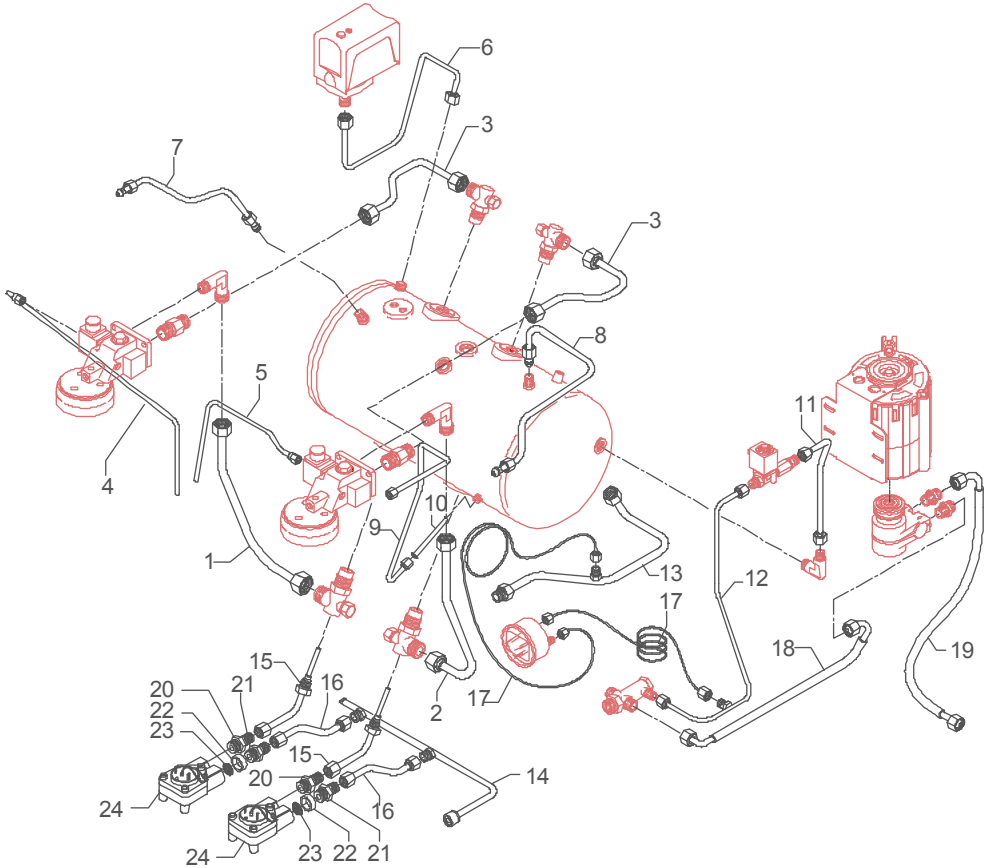

**TABLE 16A (whit mixer)**  
**Mod. TE**

Зип ОбщепИТ

vsezip.ru

+7(812)987-08-01

	<b>POS</b>	<b>CODE</b>	<b>DESCRIPTION</b>
<b>Hose series 2GR Mod. DE</b>	1	5165002LL	BOTTOM EXCHANGER HOSE 1ST GROUP (2-3-4GR)
	2	5165033LL	BOTTOM EXCHANGER HOSE 2ND GR.
	3	5165009LL	UPPER EXCHANGER HOSE 1ST GROUP (2-3-4GR)
	4	5194575LL	SOLENOID VALVE DRAIN HOSE 1ST GROUP (2GR)
	5	5194575LL	SOLENOID VALVE DRAIN HOSE 2ND GROUP (2GR)
	6	5162001LL	COMPLETE HOSE FOR PRESSOSTAT
	7	5163002LL	COMPLETE LEFT STEAM TAP HOSE 2GR
	8	5163004LL	COMPLETE RIGHT STEAM TAP HOSE 2-3-4GR
	9	5163005LL	COMPLETE WATER TAP HOSE 2-3GR
	10	5192307LL	WATER SAUCTION HOSE D6X1 L=80
	11	5163007LL	COMPLETE CHECK VALVE HOSE
	12	5162218LL	INLET AUTOMATIC LEVEL HOSE
	13	5164001.01LL	COMPLETE BOILER DRAIN HOSE
	14	5163187LL	MANIFOLD HOSE 2GR
	15	5966539	INJECTOR PIPE
	16	5162241LL	FLOW METER HOSE
	17	7400901	PRESSURE GAUGE CAPILLARY
	18	7200507	FLEXIBLE HOSE 3/8"FFC L=600MM
	19	7200504	FLEXIBLE HOSE 3/8" L=1500 AISI 304
	20	5302001	STRAIGHT FITTING 1/4"G X M13 OT
	21	5302009	STRAIGHT FITTING M12 X 1/4"G H24 OT
	22	5191501	SPACER D1 1X8X6.5 PTFE
	23	5471001	NET FILTER D11 AISI 304
	24	7431001	FLOW METER + AUT. WITH LED