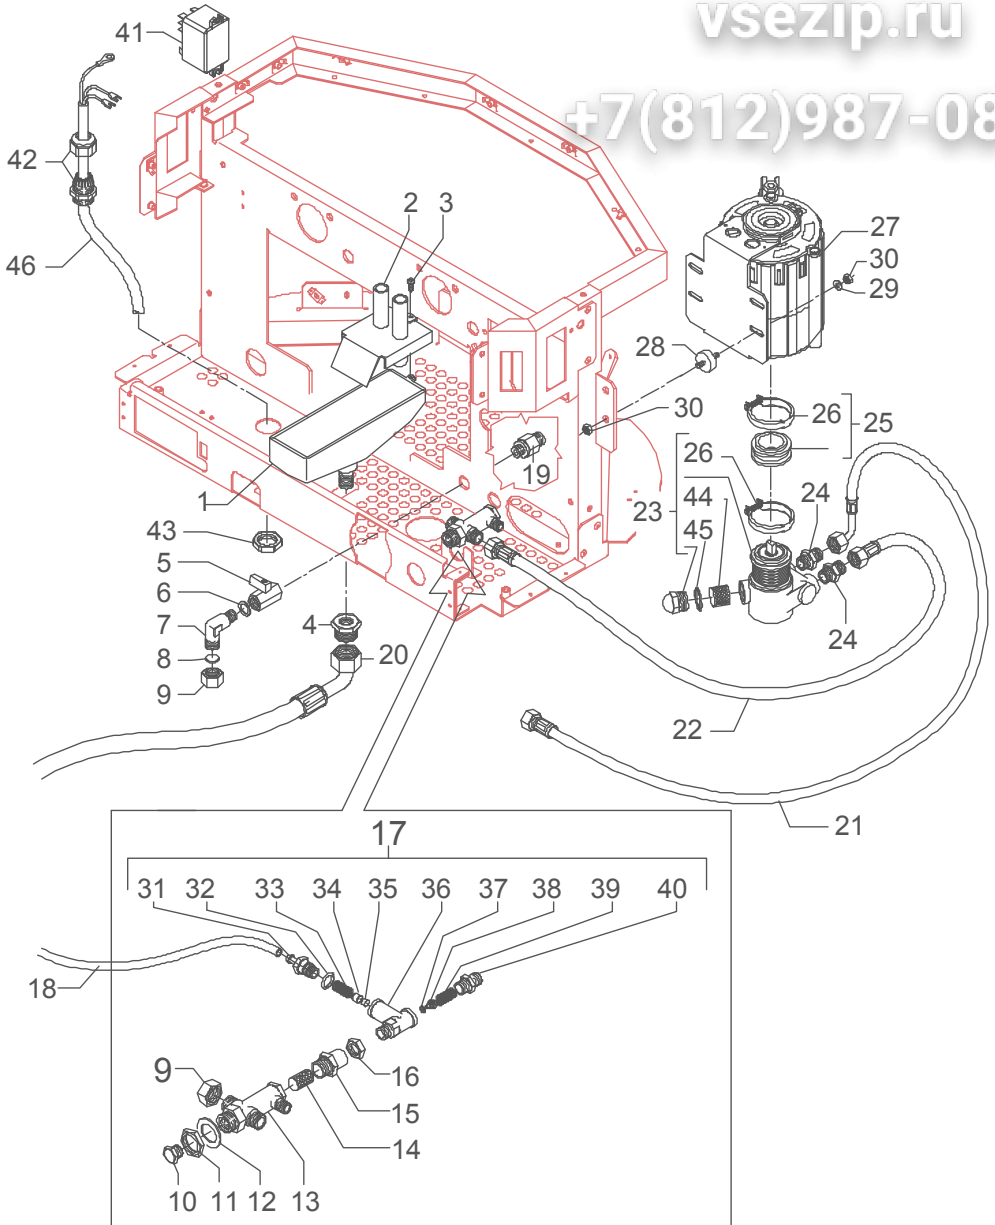

**TABLE 3 (from 01.06.09)**  
**Mod. DE - TE - PM**

Зип ОбщепИТ

vsezip.ru

+7(812)987-08-

	<b>POS</b>	<b>CODE</b>	<b>DESCRIPTION</b>	
<b>TABLE 4 (up to 01.06.07) Mod. DE - TE - PM</b>	1	5371301	INSERT WITH A SQUARE HOLE	
	2	5371807	SWITCH KNOB D42 BLUE	
	2	5371806	SWITCH KNOB D42 GREY	
	3	5220803	SLEEVE D15X3 H9.5	
	4	7809802	SCREW TC M3X25	
	6	5373912	SHAPED PLUG BLUE	
	6	5373911	SHAPED PLUG GREY	
	7	7633602.01	GREEN LAMP 110/240V	
	8	7633604.01	ORANGE LAMP 110/240V	
	9	7633606.01	RED LAMP	
	11	7633301.01	SWITCH 2 POSITIONS 4 CONTACTS	
	11	7633302.01	SWITCH 2 POSITIONS 6 CONTACTS	
	14	7817401	SCREW TCS M5X8 DIN 964 A2	
	15	7805004	PLAIN WASHER D6 UNI 6592 FEZN	
	16	7432528	WHITE PRESSURE GAUGE D63 DOUBLE SCALE	
	17	7816002	SCREW TCEI M4X12	
	18	7400901	PRESSURE GAUGE CAPILLARY	
	19	5162218LL	INLET AUTOMATIC LEVEL HOSE	
	20	7304502LL	STRAIGHT FITTING 1/8"G WITH COUNTERSINK	
	21	5018409LL	PRESSURE GAUGE SUPPORT	
	22	7631504	SOLENOID VALVE CONNECTOR SIRAI	
	22	7631506	SOLENOID VALVE CONNECTOR PARKER	
	23	7701114	SOLENOID VALVE 2 WAY 110V PARKER	
	23	7702312	SOLENOID VALVE 2 WAY 220/240V PARKER	
	24	7630324	SOLENOID VALVE COIL 110V PARKER	
	24	7630325	SOLENOID VALVE COIL 220/240V PARKER	
	25	7703011	SOLENOID VALVE WITHOUT COIL PARKER	
	26	5302014	STRAIGHT FITTING M13 X 1/8"GC	
	27	5223018R	ASSEMBLY COMPLETE CHECK VALVE	
	28	5223003	JET M6 X 6 HOLE D0.8 OT	
	29	5302014	STRAIGHT FITTING M13 X 1/8"GC	
	30	5302015	STRAIGHT FITTING 1/8"G OT	
	31	5224002	STUD D8.5 X 17.5 OT	
	32	7496035	OR GASKET D4.2 X 1.9 VITON	
	33	5163007LL	COMPLETE CHECK VALVE HOSE	
	41	5164001.01LL	COMPLETE BOILER DRAIN HOSE	
	43	5471019	FILTER D8,5	
	44	5221858	WASHER D10 X 2 COPPER	
	45	5301507TR	UNION ELBOW 3/8"G X M13 OT	
	46	7630901	SCREW TCI M3,5X15	
	47	7813801	WASHER Ø 4	