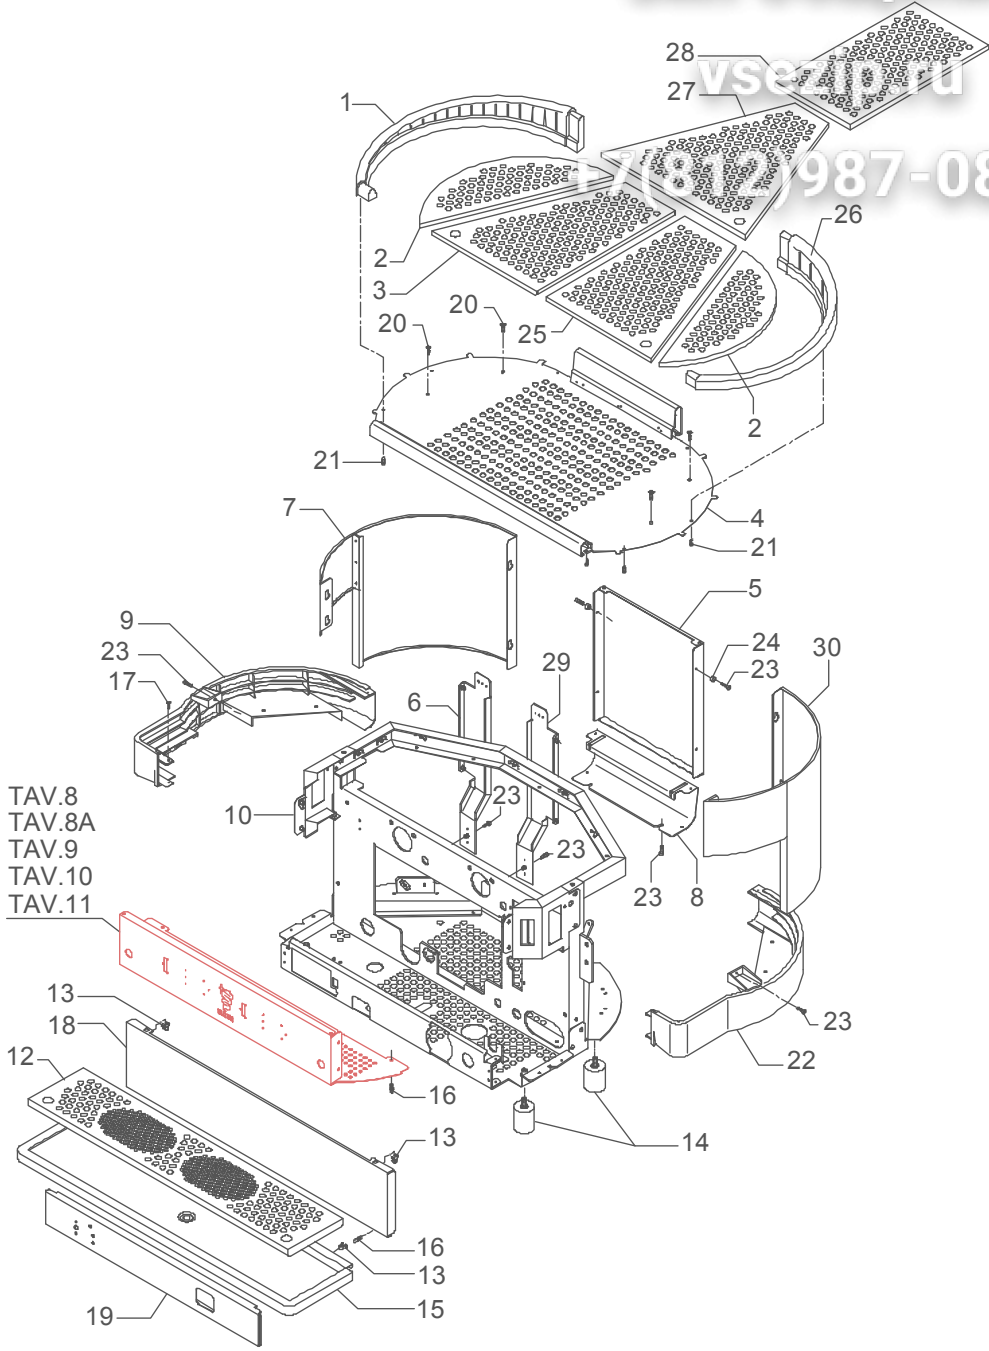

**TABLE 1**  
**Mod. DE - TE - PM**

Зип Общепит

	POS	CODE	DESCRIPTION	
TABLE 1 Mod. DE - TE - PM	22	5375101	RIGHT SOCLE GREY	
	23	7816002	SCREW TCEI M4X12	
	24	5220802	BUSHING D10 X 4.2 OT	
	25	5074503LW	CENTRAL RIGHT CUPS-HEATER GRID 2-3-4 GR	
	25	5074561LW	CENTRAL RIGHT CUPS-HEATER GRID 2-3-4GR-HEATING ELEM. VERS.	
	26	5375106	RIGHT CUPS-HEATER FRAME BLUE	
	26	5375105	RIGHT CUPS-HEATER FRAME GREY	
	27	5074502LW	CENTRAL CUPS-HEATER GRID 1GR	
	27	5074560LW	CENTRAL CUPS-HEATER GRID 1GR-HEATING ELEMENT VERSION	
	28	5074505LW	CENTRAL CUPS-HEATER GRID 3-4GR	
	28	5074563LW	CENTRAL CUPS-HEATER GRID 3-4GR-HEATING ELEMENT VERS.	
	29	5018102LL	REAR RIGHT BRACKET 2-3-4GR	
	30	5343001.01DT	ASSEMBLY RIGHT LATERAL SIDE GOLD (up to 31.12.11)	
	30	5343001.01VO	ASSEMBLY RIGHT LATERAL SIDE PAINTED GOLD (from 01.01.12)	
	30	5343001.01	ASSEMBLY RIGHT LATERAL SIDE STAINLESS STEEL SATINED	
	30	5343001.01VT	ASSEMBLY RIGHT LATERAL SIDE RED RAL 3000	