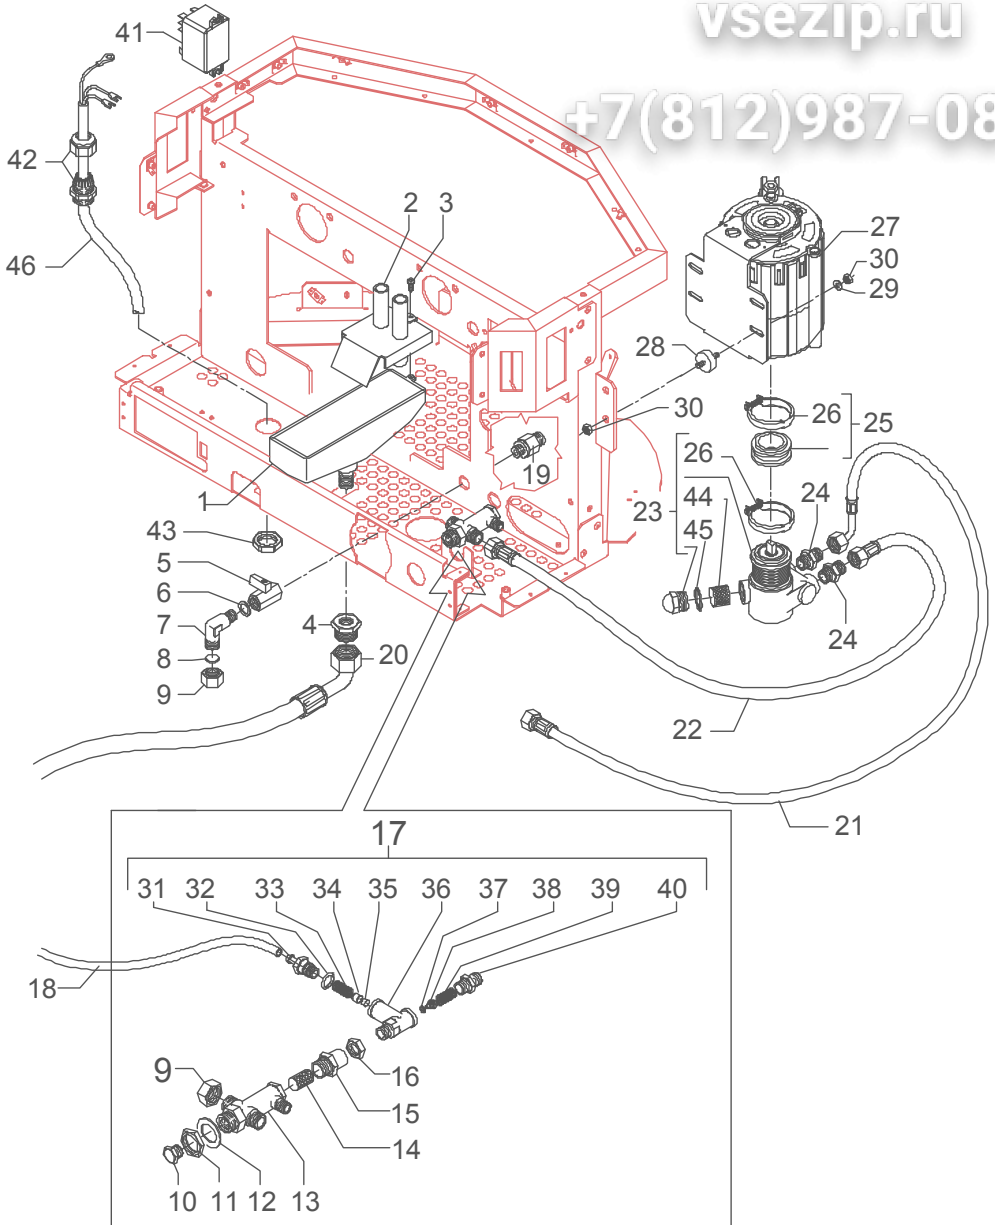

POS	CODE	DESCRIPTION
1	5374501.01	DRIP TRAY
2	5373104.01LL	DRAIN CUP COVER
3	7809800	TAPPING SCREW 3,9X9,5
4	5225294	FITTING MF 3/4X3/8 (from 01/03/05)
5	7451501	BALL COCK FF 1/4"G
6	5495005	GASKET .D13.5X18X2 BRASS
7	5301501	UNION ELBOW 1/4"G X 3/8"G OT
8	5492011	GASKET D15X3 ASBESTOS FREE
9	5221819	CAP NUT 3/8"G
10	5226405TP	PLUG 1/4"G ES.16 H13 OT
11	5221823	NUT M20x1,25
12	5999906	WASHER D20 X 30
13	5302501	MULTIPLE FITTING 5 WAY OT (DE)
14	5471002	FILTER D13.5 H11 AISI 304
15	5302061	FITTING MF 3/8X1/4
16	5221821	NUT 1/4"G H5 OT
17	5965164	ASSEMBLY SURPRESSION VALVE 12BAR
18	5194549	HOSE D8X5 L=350 SILICONE
18	5194550	HOSE Ø 8x5 SILICONE L=400 2GR
18	5194551	HOSE Ø 8x5 SILICONE L=450 3GR
18	5194552	HOSE Ø 8x5 SILICONE L=500 4GR
19	5225201	STRAIGHT FITTING 1/4" X 3/8"G OT
20	7303503	HOSE D12.7X18.8 3/4FC L=200CM (from 01/03/05)
21	7200504	FLEXIBLE HOSE 3/8" L=1500 AISI 304
22	7200507	FLEXIBLE HOSE 3/8"FFC L=600MM
23	7730506	PUMP 100 L/H PA104X 1-2GR
23	7730507	PUMP 200 L/H 3-4GR
24	5302012	STRAIGHT FITTING 3/8"G X 3/8"NPT OT
25	7730508	PUMP JOINT KIT (NEW)
26	7611508	PUMP CLAMP
27	7741001	ELECTRIC MOTOR 100V
27	7741102	ELECTRIC MOTOR 110V 18MF
27	7742206	ELECTRIC MOTOR 220/240V 10MF
28	7470601	VIBRATION-DAMPING D25X10
29	7805004	PLAIN WASHER D6 UNI 6592 FEZN
30	7821403	NUT M6 UNI 5587 OT
31	5302071	RUBBER-HOLDER FITTING M12x1
32	7496052	OR GASKET 114 VITON
33	5471506.01	CALIBRATED SPRING D1.1 H32 AISI 302
34	5224619	GASKET-HOLDER D5.3
35	5493001	GASKET D8 X 4 EPT 70SH
36	5283048	SURPRESSION VALVE BODY
37	7496018	OR GASKET 105 VITON
38	5224615TP	GASKET-HOLDER (NEW)
39	5471505	CALIBRATED SPRING D0.45 H22 AISI 302
40	5302018	STRAIGHT FITTING M12 X M13 H26.5 OT

TABLE 3 (from 01.06.09)
Mod. DE - TE - PM

Зип ОбщепИТ

vsezip.ru

+7(812)987-08-