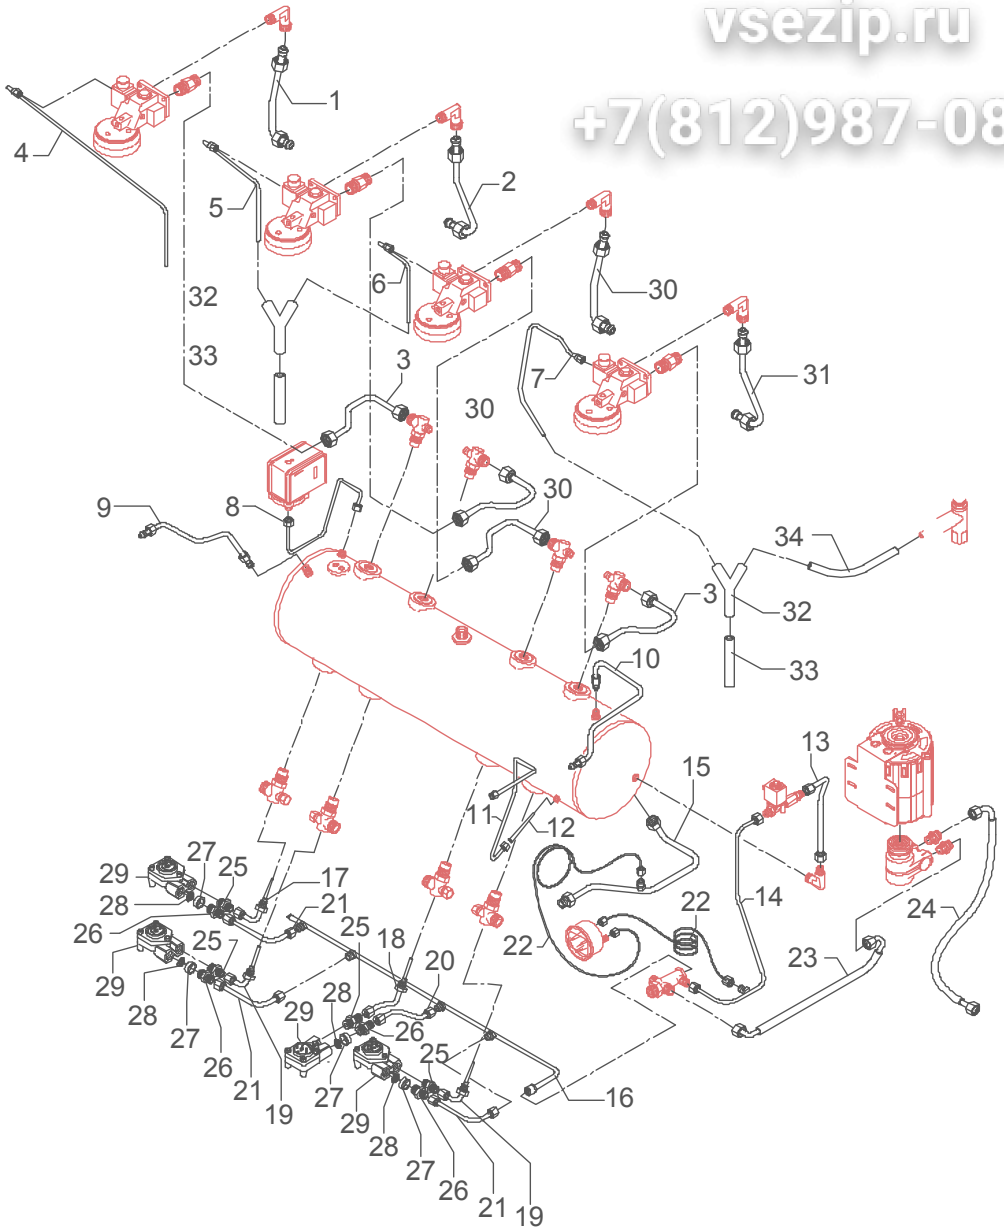

POS	CODE	DESCRIPTION
Hose series 4GR + Gas (from 01.01.12) Mod. DE	1	5165002LL	BOTTOM EXCHANGER HOSE 1ST GROUP (2-3-4GR)
	2	5165003LL	BOTTOM EXCHANGER HOSE 2ND GR.
	3	5165009LL	UPPER EXCHANGER HOSE 1ST GROUP (2-3-4GR)
	4	5194585LL	SOLENOID VALVE DRAIN HOSE 1ST GR (4GR)
	5	5194577LL	SOLENOID VALVE DRAIN HOSE 2ND GR (4GR)
	6	5194577LL	SOLENOID VALVE DRAIN HOSE 3RD GR (4GR)
	7	5194577LL	SOLENOID VALVE DRAIN HOSE 4TH GR (4GR)
	8	5162001LL	COMPLETE HOSE FOR PRESSOSTAT
	9	5163003LL	COMPLETE LEFT STEAM TAP HOSE 3-4GR
	10	5163004LL	COMPLETE RIGHT STEAM TAP HOSE 2-3-4GR
	11	5163009LL	COMPLETE WATER TAP HOSE 2-3GR
	12	5192307LL	WATER SAUCTION HOSE D6X1 L=80
	13	5163007LL	COMPLETE CHECK VALVE HOSE
	14	5162218LL	INLET AUTOMATIC LEVEL HOSE
	15	5164001.01LL	COMPLETE BOILER DRAIN HOSE
	16	5163283LL	MANIFOLD HOSE 4GR
	17	5966538	INJECTOR PIPE
	18	5966540	INJECTOR PIPE
	19	5966542	INJECTOR PIPE
	20	5162253LL	FLOW METER HOSE
	21	5162240LL	FLOW METER HOSE
	22	7400901	PRESSURE GAUGE CAPILLARY
	23	7200507	FLEXIBLE HOSE 3/8"FFC L=600MM
	24	7200504	FLEXIBLE HOSE 3/8" L=1500 AISI 304
	25	5302001	STRAIGHT FITTING 1/4"G X M13 OT
	26	5302009	STRAIGHT FITTING M12 X 1/4"G H24 OT
	27	5191501	SPACER D11X8X6.5 PTFE
	28	5471001	NET FILTER D11 AISI 304
	29	7431001	FLOW METER + AUT. WITH LED
	30	5165003LL	BOTTOM EXCHANGER HOSE 2ND GR.
	31	5165008LL	UPPER EXCHANGER HOSE 1GR
	32	7303039	FITTING "Y"
	33	5194532	HOSE D8x5 SILICONE L=60
	34	5194552	HOSE D8x5 SILICONE L=500

Hose series 4GR + Gas (from 01.01.12)
Mod. DE

Зип Общепит

vsezip.ru

+7(812)987-08-