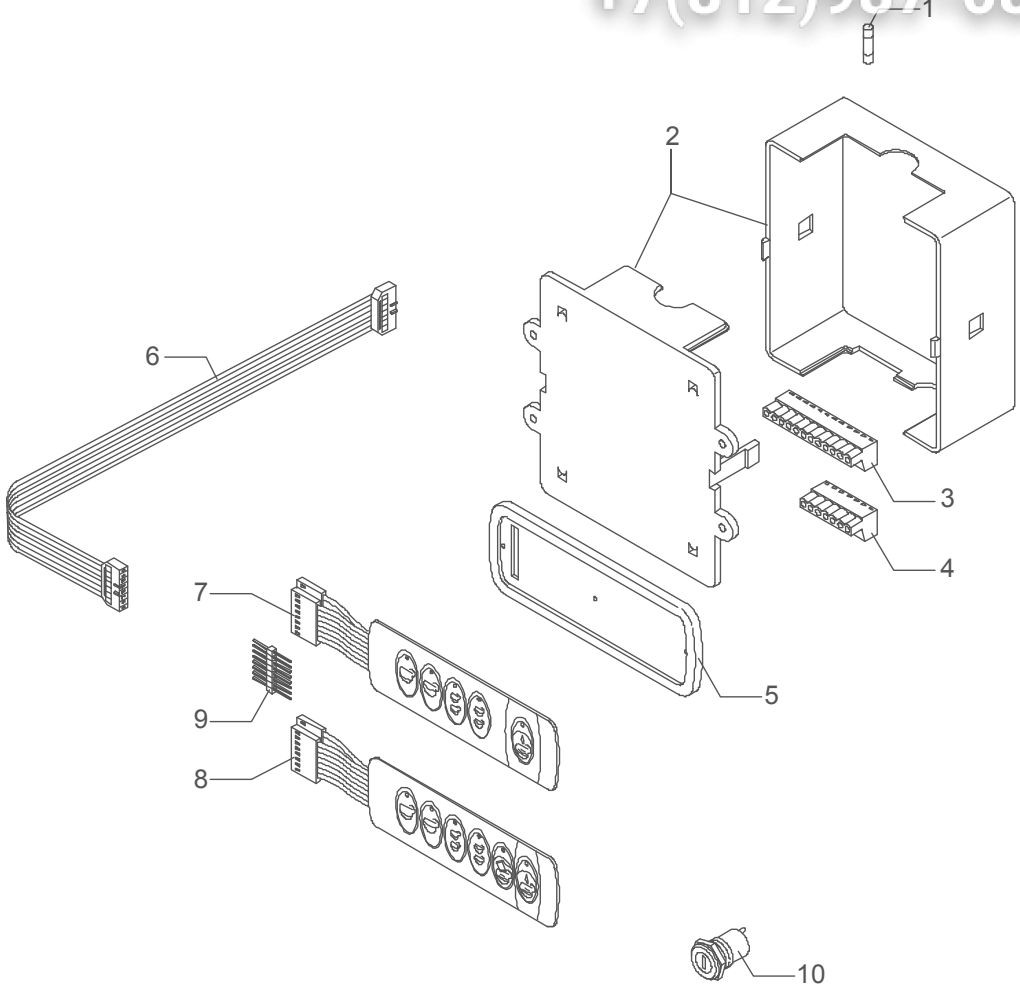

**TABLE 16A (whit mixer)**  
**Mod. TE**

Зип ОбщепИТ

vsezip.ru

+7(812)987-08-01

	<b>POS</b>	<b>CODE</b>	<b>DESCRIPTION</b>
<b>Hose series 2GR Mod. DE</b>	1	5165002LL	BOTTOM EXCHANGER HOSE 1ST GROUP (2-3-4GR)
	2	5165033LL	BOTTOM EXCHANGER HOSE 2ND GR.
	3	5165009LL	UPPER EXCHANGER HOSE 1ST GROUP (2-3-4GR)
	4	5194575LL	SOLENOID VALVE DRAIN HOSE 1ST GROUP (2GR)
	5	5194575LL	SOLENOID VALVE DRAIN HOSE 2ND GROUP (2GR)
	6	5162001LL	COMPLETE HOSE FOR PRESSOSTAT
	7	5163002LL	COMPLETE LEFT STEAM TAP HOSE 2GR
	8	5163004LL	COMPLETE RIGHT STEAM TAP HOSE 2-3-4GR
	9	5163005LL	COMPLETE WATER TAP HOSE 2-3GR
	10	5192307LL	WATER SAUCTION HOSE D6X1 L=80
	11	5163007LL	COMPLETE CHECK VALVE HOSE
	12	5162218LL	INLET AUTOMATIC LEVEL HOSE
	13	5164001.01LL	COMPLETE BOILER DRAIN HOSE
	14	5163187LL	MANIFOLD HOSE 2GR
	15	5966539	INJECTOR PIPE
	16	5162241LL	FLOW METER HOSE
	17	7400901	PRESSURE GAUGE CAPILLARY
	18	7200507	FLEXIBLE HOSE 3/8"FFC L=600MM
	19	7200504	FLEXIBLE HOSE 3/8" L=1500 AISI 304
	20	5302001	STRAIGHT FITTING 1/4"G X M13 OT
	21	5302009	STRAIGHT FITTING M12 X 1/4"G H24 OT
	22	5191501	SPACER D1 1X8X6.5 PTFE
	23	5471001	NET FILTER D11 AISI 304
	24	7431001	FLOW METER + AUT. WITH LED