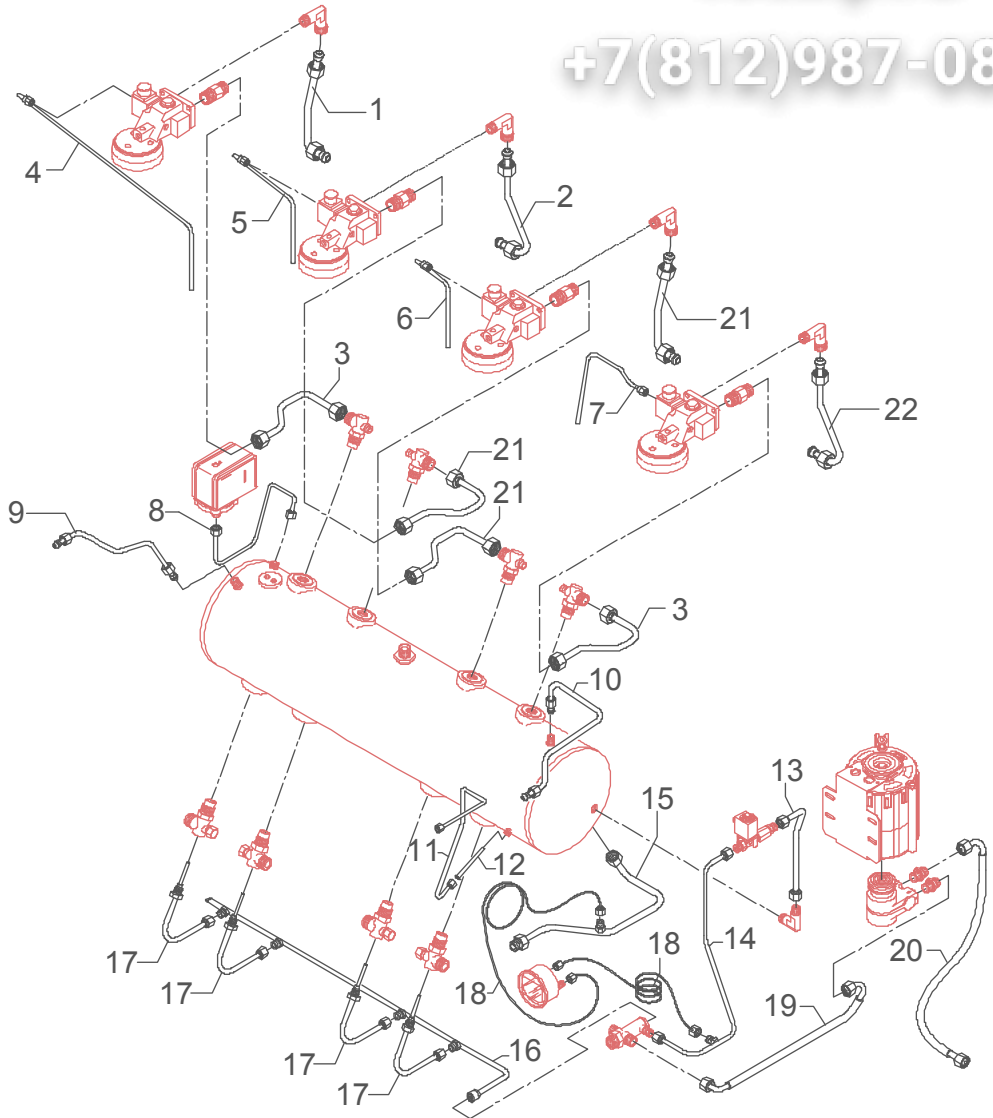

POS	CODE	DESCRIPTION
1	5343004LL	ASSEMBLY BURNER 1GR
2	5222808	RING NUT 3/8"G H4 OT
3	5220602	EXTERNAL INTAKE AIR PASSAGE D28 X 25.5
4	5220601	INTERNAL INTAKE AIR PASSAGE D26 X 27 OT
5	5223009-04	JET 1/4"G HOLE D0,4
5	5223009-05	JET 1/4"G HOLE D0,5
6	7402410	GAS RG10 REGULATOR
7	5301512	UNION ELBOW M12 X 1/4"G AS
8	5162172LL	REGULATOR-JET HOSE 1GR
9	5302009	STRAIGHT FITTING M12 X 1/4"G H24 OT
10	5301518	UNION ELBOW 1/4"G
11	5221821	NUT 1/4"G H5 OT
12	5162173LL	INLET GAS HOSE 1GR
13	7403601	VALVE M1 WITH RING NUT
14	7403001	THERMOCOUPLE
15	7400302	PIEZO IGNITION WITH NUT
16	5094395LW	GROUP FRONTAL + GAS RG10
17	5224405	RUBBER-HOLDER 1/4" D12 OT
18	5162171LL	BOILER-REGULATOR HOSE 1GR LEVER
19	5302029	REDUCTION GEAR 1/4"G X M12 ES.16 H22 OT
20	5302010	STRAIGHT FITTING M12 X M10 OT
21	7400301	CANDLE
22	7401205	ELECTRIC CABLE
23	7819901	SCREW TTEI M4X12
24	7401202	UPPER RACKET
25	7401204	SCREW M4,5X18
26	5221847	NUT M12X1
27	7472101	RING NUT M12X1