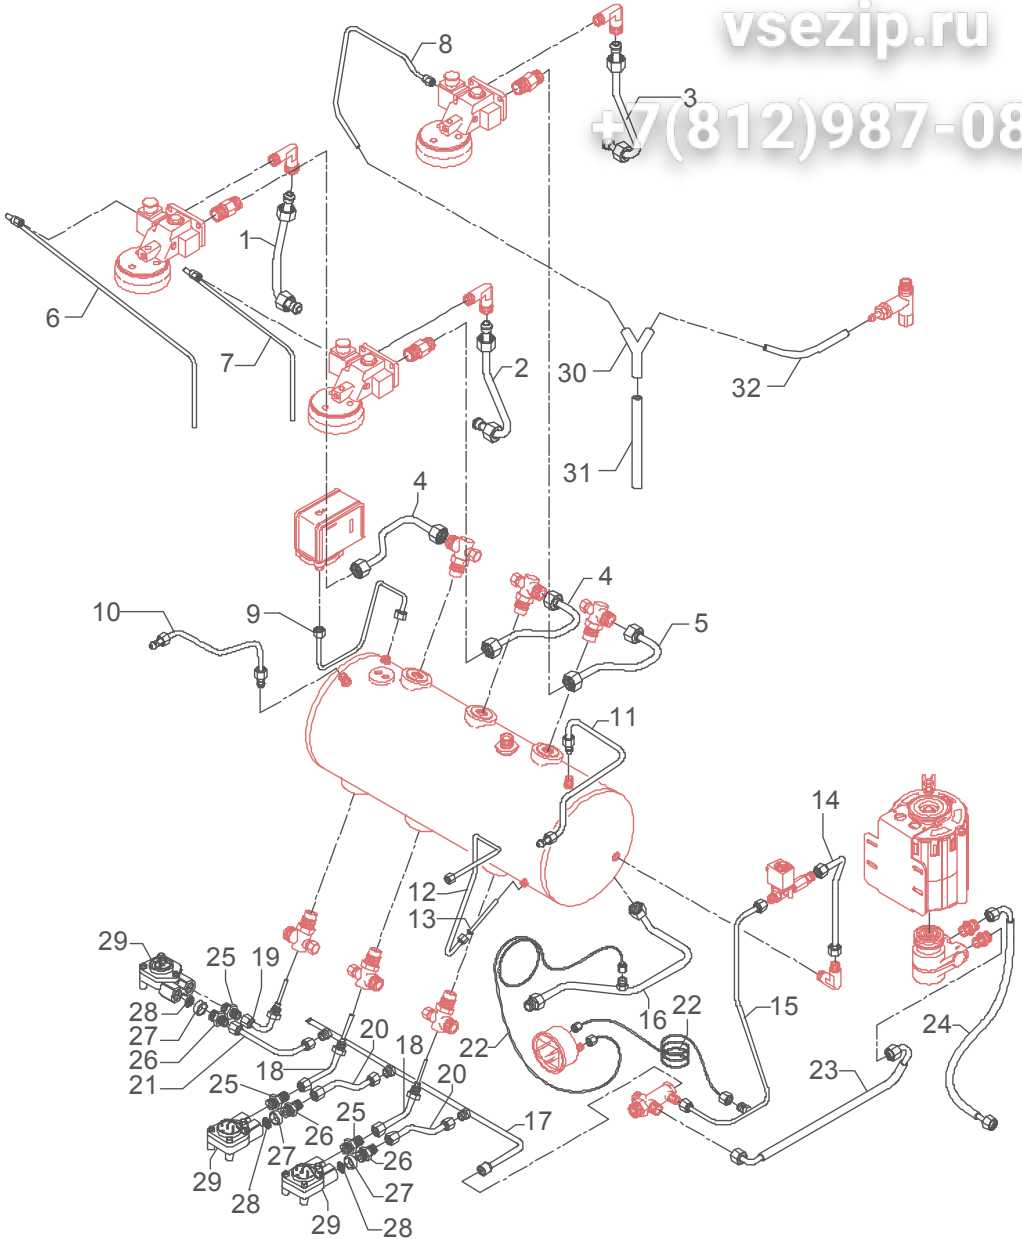

Hose series 3GR + Gas (from 01.01.12)
Mod. DE

Зип Общепит

vsezip.ru

+7(812)987-08-

Hose series 4GR (up to 31.12.11) Mod. DE

POS	CODE	DESCRIPTION
1	5165002LL	BOTTOM EXCHANGER HOSE 1ST GROUP (2-3-4GR)
2	5165033LL	BOTTOM EXCHANGER HOSE 2ND GR.
3	5165009LL	UPPER EXCHANGER HOSE 1ST GROUP (2-3-4GR)
4	5194585LL	SOLENOID VALVE DRAIN HOSE 1ST GR (4GR)
5	5194575LL	SOLENOID VALVE DRAIN HOSE 2ND GROUP (4GR)
6	5194575LL	SOLENOID VALVE DRAIN HOSE 3RD GROUP (4GR)
7	5194575LL	SOLENOID VALVE DRAIN HOSE 4TH GR (4GR)
8	5162001LL	COMPLETE HOSE FOR PRESSOSTAT
9	5163003LL	COMPLETE LEFT STEAM TAP HOSE 3-4GR
10	5163004LL	COMPLETE RIGHT STEAM TAP HOSE 2-3-4GR
11	5163009LL	COMPLETE WATER TAP HOSE 2-3GR
12	5192307LL	WATER SAUCTION HOSE D6X1 L=80
13	5163007LL	COMPLETE CHECK VALVE HOSE
14	5162218LL	INLET AUTOMATIC LEVEL HOSE
15	5164001.01LL	COMPLETE BOILER DRAIN HOSE
16	5163283LL	MANIFOLD HOSE 4GR
17	5966539	INJECTOR PIPE
18	5966542	INJECTOR PIPE
19	5162241LL	FLOW METER HOSE
20	5162240LL	FLOW METER HOSE
21	7400901	PRESSURE GAUGE CAPILLARY
22	7200507	FLEXIBLE HOSE 3/8"FFC L=600MM
23	7200504	FLEXIBLE HOSE 3/8" L=1500 AISI 304
24	5302001	STRAIGHT FITTING 1/4"G X M13 OT
25	5302009	STRAIGHT FITTING M12 X 1/4"G H24 OT
26	5191501	SPACER D11X8X6.5 PTFE
27	5471001	NET FILTER D11 AISI 304
28	7431001	FLOW METER + AUT. WITH LED
29	5165003LL	BOTTOM EXCHANGER HOSE 2ND GR.
30	5165008LL	UPPER EXCHANGER HOSE 1GR