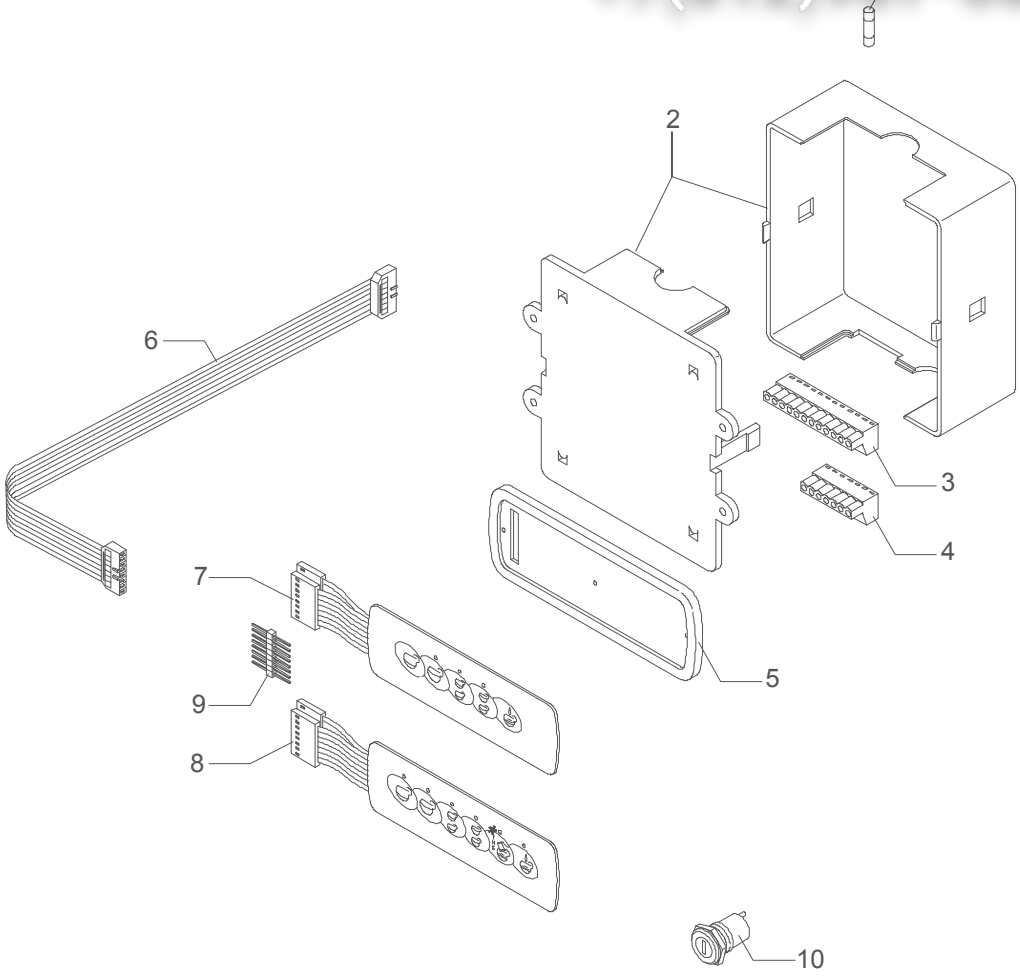

**TABLE 16A (whit mixer)**  
**Mod. TE**

Зип ОбщепИТ

vsezip.ru

+7(812)987-08-01

	<b>POS</b>	<b>CODE</b>	<b>DESCRIPTION</b>
<b>Hose series 2GR Mod. DE</b>	1	5165002LL	BOTTOM EXCHANGER HOSE 1ST GROUP (2-3-4GR)
	2	5165033LL	BOTTOM EXCHANGER HOSE 2ND GR.
	3	5165009LL	UPPER EXCHANGER HOSE 1ST GROUP (2-3-4GR)
	4	5194575LL	SOLENOID VALVE DRAIN HOSE 1ST GROUP (2GR)
	5	5194575LL	SOLENOID VALVE DRAIN HOSE 2ND GROUP (2GR)
	6	5162001LL	COMPLETE HOSE FOR PRESSOSTAT
	7	5163002LL	COMPLETE LEFT STEAM TAP HOSE 2GR
	8	5163004LL	COMPLETE RIGHT STEAM TAP HOSE 2-3-4GR
	9	5163005LL	COMPLETE WATER TAP HOSE 2-3GR
	10	5192307LL	WATER SAUCTION HOSE D6X1 L=80
	11	5163007LL	COMPLETE CHECK VALVE HOSE
	12	5162218LL	INLET AUTOMATIC LEVEL HOSE
	13	5164001.01LL	COMPLETE BOILER DRAIN HOSE
	14	5163187LL	MANIFOLD HOSE 2GR
	15	5966539	INJECTOR PIPE
	16	5162241LL	FLOW METER HOSE
	17	7400901	PRESSURE GAUGE CAPILLARY
	18	7200507	FLEXIBLE HOSE 3/8"FFC L=600MM
	19	7200504	FLEXIBLE HOSE 3/8" L=1500 AISI 304
	20	5302001	STRAIGHT FITTING 1/4"G X M13 OT
	21	5302009	STRAIGHT FITTING M12 X 1/4"G H24 OT
	22	5191501	SPACER D1 1X8X6.5 PTFE
	23	5471001	NET FILTER D11 AISI 304
	24	7431001	FLOW METER + AUT. WITH LED