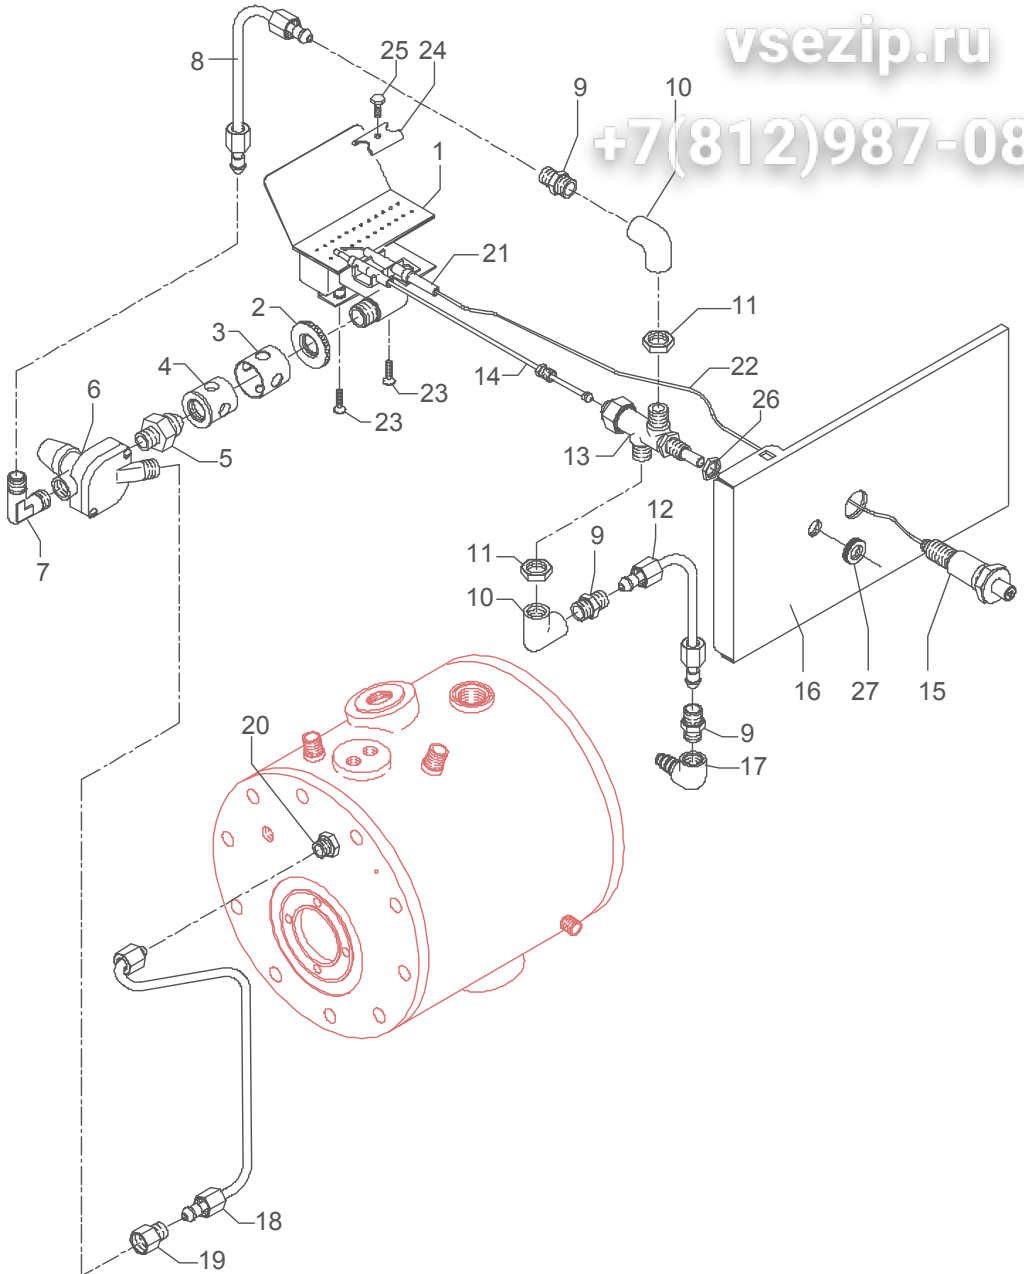

GAS 1GR
Mod. DE - TE - PM

Зип ОбщепИТ

vsezip.ru

+7(812)987-08-

	POS	CODE	DESCRIPTION
GAS 2GR Mod. DE - TE - PM	1	7400600	BURNER 2GR
	2	7403003	THERMOCOUPLE L=600
	3	7400305	IGNITION CANDLE
	4	5479917	CLIPS
	5	7403602	TAP
	6	7303023LL	UNION ELBOW
	7	5224413	INJECTOR-HOLDER
	8	7303024	INJECTOR Ø 0,6
	8	7303025	INJECTOR Ø 0,8
	9	5301518	UNION ELBOW 1/4"G
	10	5302009	STRAIGHT FITTING M12 X 1/4"G H24 OT
	11	7402410	GAS RG10 REGULATOR
	12	5163211LL	RUBBER-HOLDER HOSE
	13	5162252LL	REGULATOR TAP HOSE
	14	5162249.01LL	REGULATOR-JET/BURNER HOSE
	15	5161018LL	BOILER-REGULATOR HOSE
	16	5301504TR	UNION ELBOW 1/8"G X M12
	17	5037824LL	LEFT SUPPORT
	18	5037825LL	BURNER HOLDER
	19	5037826LL	RIGHT SUPPORT
	20	5037823LL	BURNER SUPPORT
	21	5267012	TIE ROD M10 X 33 ASTM A193
	22	7812608	NUT M10 UNI 5587 ASTM A194
	23	7816002	SCREW TCEI M4X12
	24	7809804	PLAIN WASHER D4
	25	7473032	KNOB INSERT
	26	5371806	SWITCH KNOB D42 GREY
	26	5371807	SWITCH KNOB D42 BLUE
	27	5220816	KNOB BUSHING
	28	7818203	TAPPING SCREW TCTC 3,9X16
29	5373923	SHAPED PLUG GREY	
29	5373924	SHAPED PLUG BLUE	
30	7400302	PIEZO IGNITION	

Зип Общепит

vsezip.ru

+7(812)987-08-