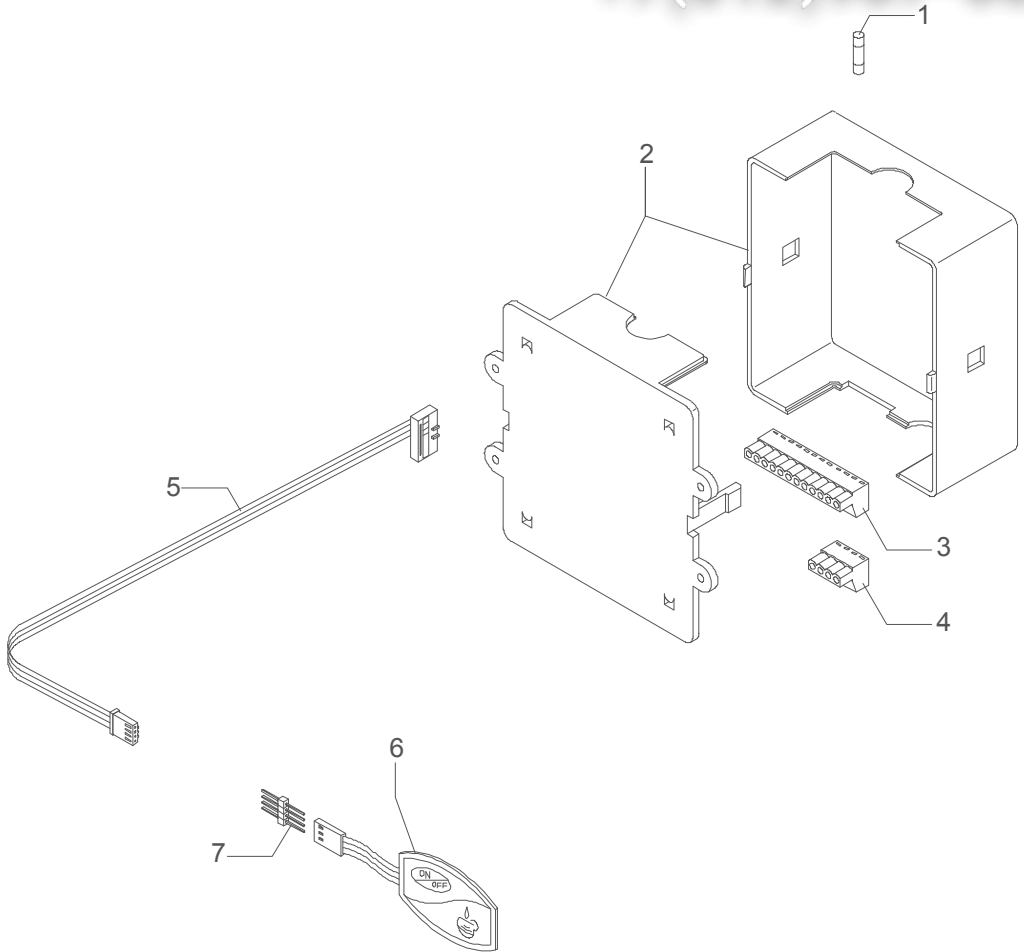

**TABLE 16A (whit mixer)**  
**Mod. TE**

Зип ОбщепИТ

vsezip.ru

+7(812)987-08-01

	<b>POS</b>	<b>CODE</b>	<b>DESCRIPTION</b>
<b>Hose series 2GR Mod. DE</b>	1	5165002LL	BOTTOM EXCHANGER HOSE 1ST GROUP (2-3-4GR)
	2	5165033LL	BOTTOM EXCHANGER HOSE 2ND GR.
	3	5165009LL	UPPER EXCHANGER HOSE 1ST GROUP (2-3-4GR)
	4	5194575LL	SOLENOID VALVE DRAIN HOSE 1ST GROUP (2GR)
	5	5194575LL	SOLENOID VALVE DRAIN HOSE 2ND GROUP (2GR)
	6	5162001LL	COMPLETE HOSE FOR PRESSOSTAT
	7	5163002LL	COMPLETE LEFT STEAM TAP HOSE 2GR
	8	5163004LL	COMPLETE RIGHT STEAM TAP HOSE 2-3-4GR
	9	5163005LL	COMPLETE WATER TAP HOSE 2-3GR
	10	5192307LL	WATER SAUCTION HOSE D6X1 L=80
	11	5163007LL	COMPLETE CHECK VALVE HOSE
	12	5162218LL	INLET AUTOMATIC LEVEL HOSE
	13	5164001.01LL	COMPLETE BOILER DRAIN HOSE
	14	5163187LL	MANIFOLD HOSE 2GR
	15	5966539	INJECTOR PIPE
	16	5162241LL	FLOW METER HOSE
	17	7400901	PRESSURE GAUGE CAPILLARY
	18	7200507	FLEXIBLE HOSE 3/8"FFC L=600MM
	19	7200504	FLEXIBLE HOSE 3/8" L=1500 AISI 304
	20	5302001	STRAIGHT FITTING 1/4"G X M13 OT
	21	5302009	STRAIGHT FITTING M12 X 1/4"G H24 OT
	22	5191501	SPACER D1 1X8X6.5 PTFE
	23	5471001	NET FILTER D11 AISI 304
	24	7431001	FLOW METER + AUT. WITH LED