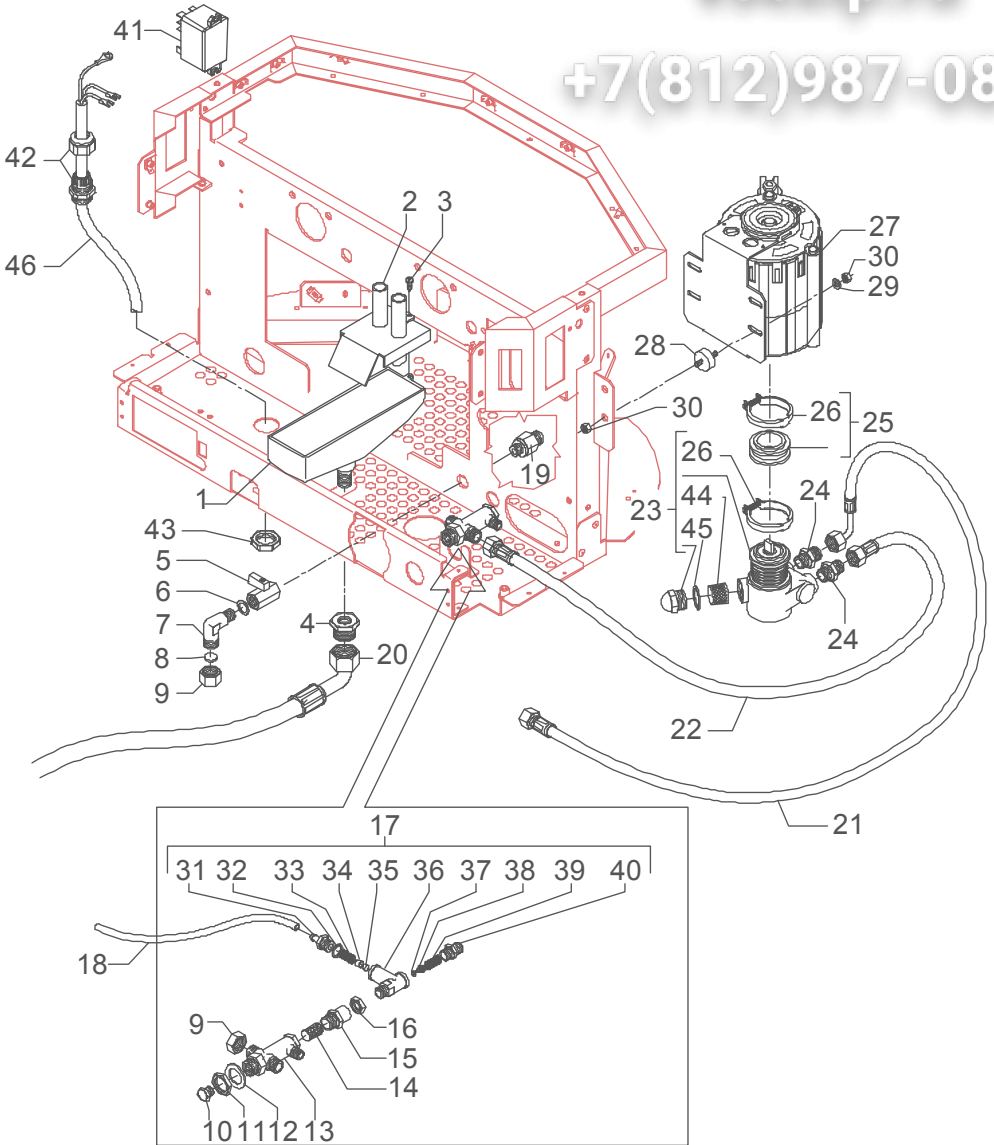

POS	CODE	DESCRIPTION
1	5374501.01	DRIP TRAY
2	5373104.01LL	DRAIN CUP COVER
3	7809800	TAPPING SCREW 3,9X9,5
4	5225294	FITTING MF 3/4X3/8 (from 01/03/05)
5	7451501	BALL COCK FF 1/4"G
6	5495005	GASKET .D13.5X18X2 BRASS
7	5301501	UNION ELBOW 1/4"G X 3/8"G OT
8	5492011	GASKET D15X3 ASBESTOS FREE
9	5221819	CAP NUT 3/8"G
10	5226405TP	PLUG 1/4"G ES.16 H13 OT
11	5221823	NUT M20x1,25
12	5999906	WASHER D20 X 30
13	5302501	MULTIPLE FITTING 5 WAY OT (DE)
14	5471002	FILTER D13.5 H11 AISI 304
15	5302061	FITTING MF 3/8X1/4
16	5221821	NUT 1/4"G H5 OT
17	5965043.01	ASSEMBLY SURPRESSION VALVE
18	5194549	HOSE D8X5 L=350 SILICONE
18	5194550	HOSE Ø 8x5 SILICONE L=400 2GR
18	5194551	HOSE Ø 8x5 SILICONE L=450 3GR
18	5194552	HOSE Ø 8x5 SILICONE L=500 4GR
19	5225201	STRAIGHT FITTING 1/4" X 3/8"G OT
20	7303503	HOSE D12.7X18.8 3/4FC L=200CM (from 01/03/05)
21	7200504	FLEXIBLE HOSE 3/8" L=1500 AISI 304
22	7200507	FLEXIBLE HOSE 3/8"FFC L=600MM
23	7730506	PUMP 100 L/H PA104X 1-2GR
23	7730507	PUMP 200 L/H 3-4GR
24	5302012	STRAIGHT FITTING 3/8"G X 3/8"NPT OT
25	7730508	PUMP JOINT KIT (NEW)
26	7611508	PUMP CLAMP
27	7741001	ELECTRIC MOTOR 100V
27	7741102	ELECTRIC MOTOR 110V 18MF
27	7742206	ELECTRIC MOTOR 220/240V 10MF
28	7470601	VIBRATION-DAMPING D25X10
29	7805004	PLAIN WASHER D6 UNI 6592 FEZN
30	7821403	NUT M6 UNI 5587 OT
31	5302026DC	RUBBER-HOLDER FITTING M12x1
32	5222201	SPACER D16X12.2 H6.7 OT
33	5471506.01	CALIBRATED SPRING D1.1 H32 AISI 302
34	5224609	GASKET-HOLDER D5.3
35	5493001	GASKET D8 X 4 EPT 70SH (OLD)
36	5283040	SURPRESSION VALVE BODY
37	7496018	OR GASKET 105 VITON
38	5224615TP	GASKET-HOLDER (NEW)
39	5471505	CALIBRATED SPRING D0.45 H22 AISI 302
40	5302018	STRAIGHT FITTING M12 X M13 H26.5 OT

TABLE 3 (up to 31.05.09)
Mod. DE - TE - PM

Зип ОбщепИТ

vsezip.ru

+7(812)987-08-