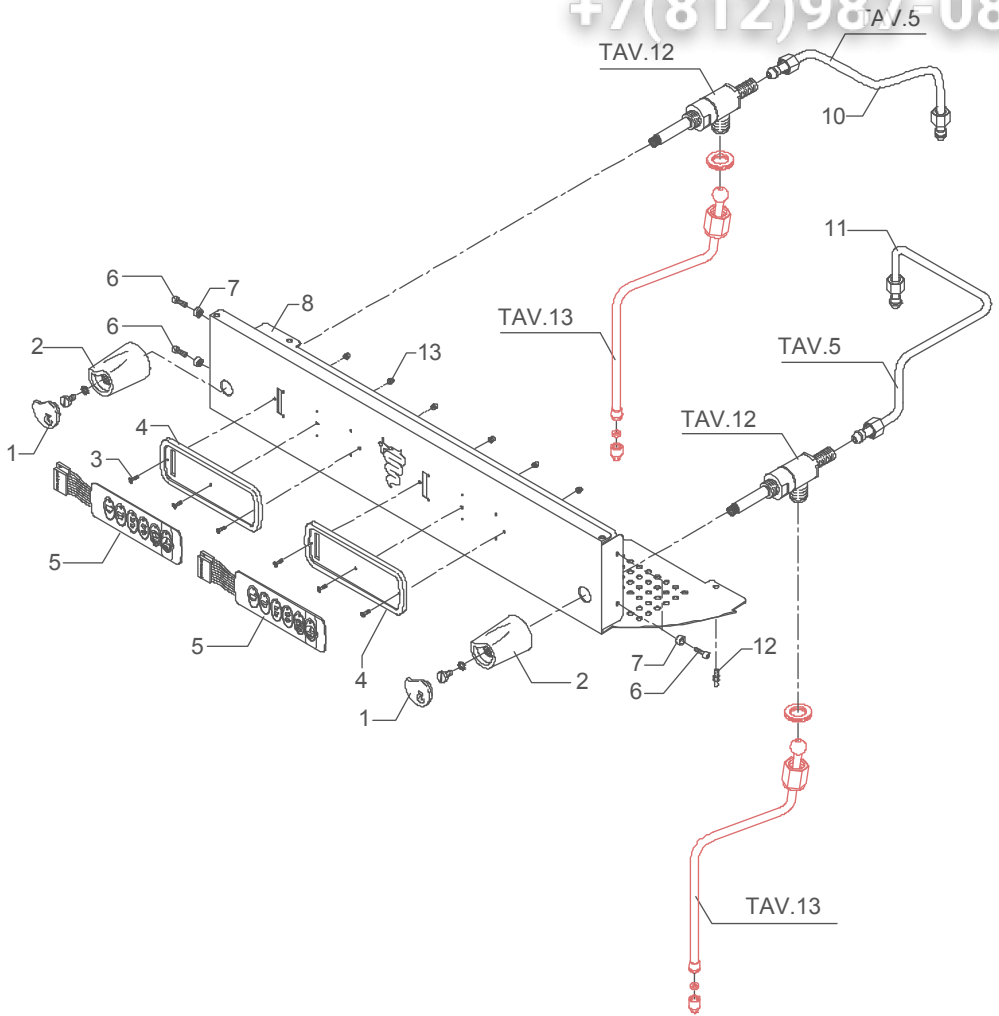

TABLE 11
Mod. TE

Зип ОбщепИТ

vsezip.ru

+7(812)987-08-00