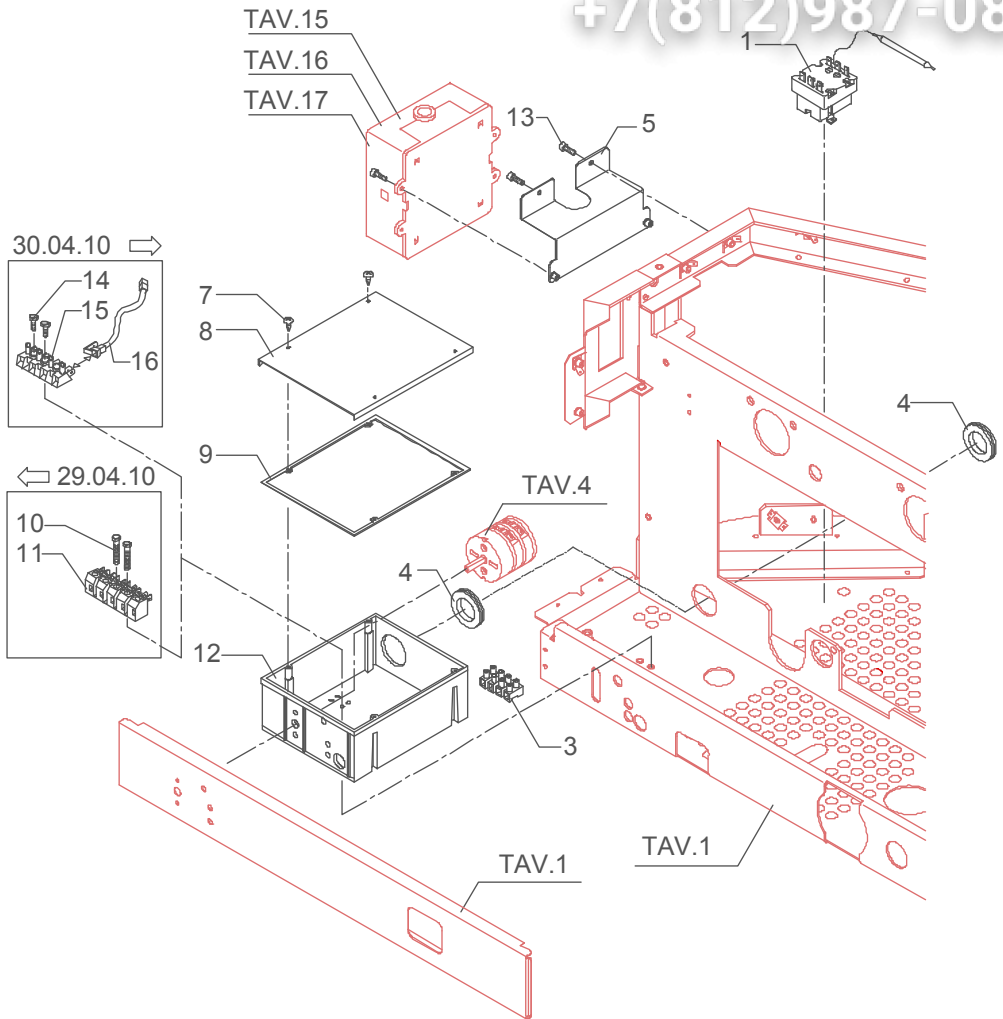

TABLE 2
Mod. DE - TE - PM

Зип Общепит

vsezip.ru

+7(812)987-08-

	POS	CODE	DESCRIPTION
TABLE 2A Mod. DE	5	7663570	CONNECTING CABLE DOSAGE
	6	5962001	ASSEMBLY CONTROL D
	7	7633602.01	GREEN LAMP 110/240V
	8	7633604.01	ORANGE LAMP 110/240V
	9	7633606.01	RED LAMP
	10	7663563	CABLE+PROGRAMMING KEY
	11	5221859	M12 KEY-FIXING NUT
	12	5094396SG	BASEMENT FRONTAL 1GR GREY
	12	5094393SG	BASEMENT FRONTAL 2GR GREY
	12	5094394SG	BASEMENT FRONTAL 3GR GREY
	13	5052402LL	ELECTRIC BOX
	14	7661503	PROGRAMMING KEY
	15	7612501R	CLAMP 5 CONTACTS KL24/5
	16	7826409	SCREW TE M4x30
	17	7613001	FAIRLEAD P36 RUBBER
	18	7614001	CABLE-PRESS PG16 POLYAMIDE
	18	7614002	CABLE-PRESS PG21 POLYAMIDE
	19	7614003	NUT PG16 POLYAMIDE
	19	7614004	NUT PG21 POLYAMIDE
	20	3552401.01	CONNECTING CABLE H07RNF 3X2,5 MM² L=2MT (1-2GR 220/240V)
	20	3552703.01	CONNECTING CABLE H07RNF 3X4 MM² L=3MT (3-4GR 220/240V)
	20	3553904.01	CONNEX.CABLE H07RNF 5X2,5MM² L=3MT (1-2-3-4GR 380-230/400V)
	21	5053007LW	ELECTRIC BOX COVER
	22	7374004	WASHER D4 NYLON
	23	7819908	SCREW TTEI M4X8
	24	7816004	SCREW TCEI M4 X 16
25	7612513	CLAMP 4 CONTACTS	
26	5599917	CONNECTING CABLE CLAMP	

Вип Общепит
vsezip.ru
+7(812)987-08-