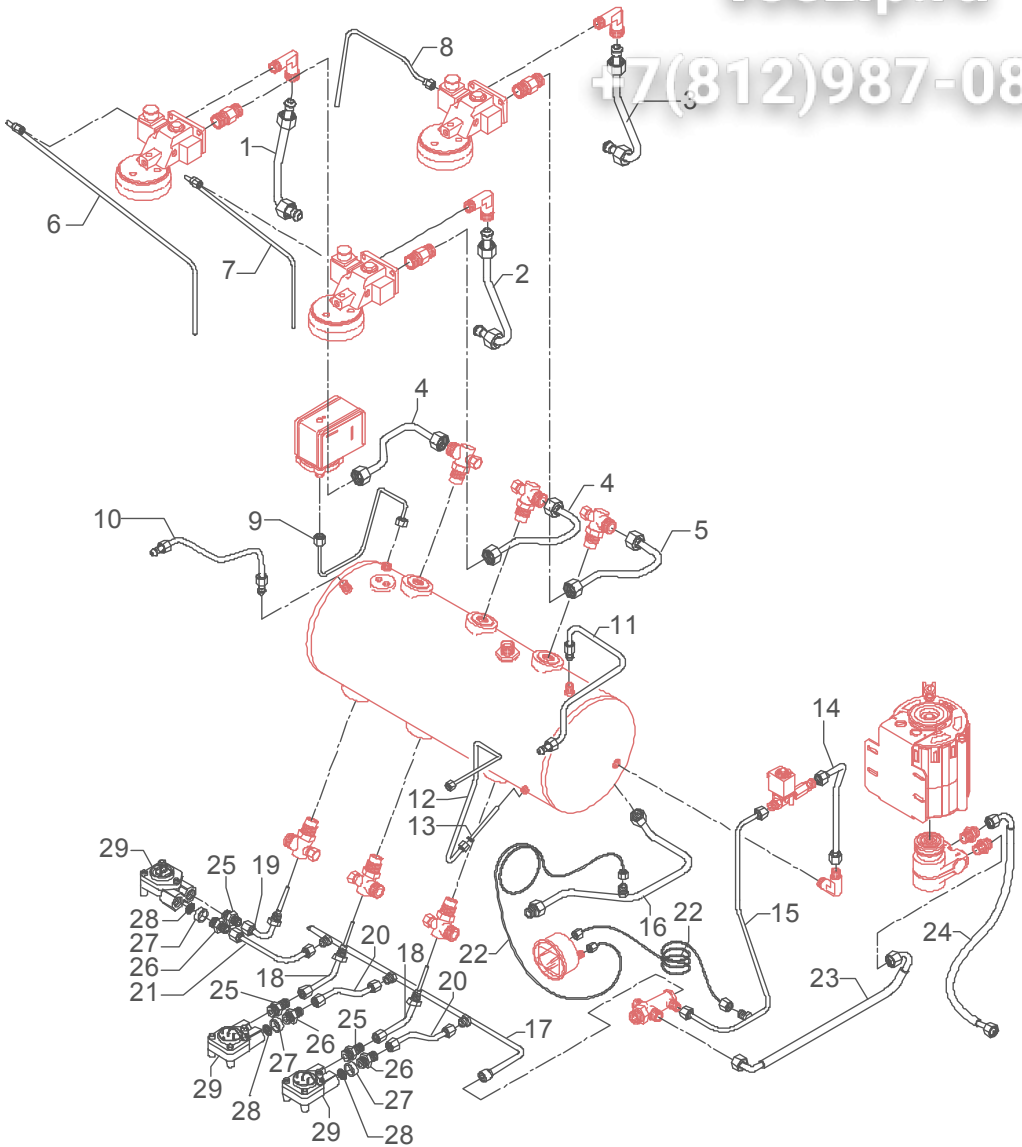

Hose series 3GR + Gas (up to 31.12.11)
Mod. DE

Зип ОбщепИТ
vsezip.ru

+7(812)987-08-

	POS	CODE	DESCRIPTION
Hose series 3GR + Gas (from 01.01.12) Mod. DE	1	5165002LL	BOTTOM EXCHANGER HOSE 1ST GROUP (2-3-4GR)
	2	5165033LL	BOTTOM EXCHANGER HOSE 2ND GR.
	3	5165004LL	BOTTOM EXCHANGER HOSE 3RD GROUP (3GR)
	4	5165009LL	UPPER EXCHANGER HOSE 1ST GROUP (2-3-4GR)
	5	5165034LL	UPPER EXCHANGER HOSE 3RD GROUP
	6	5194577LL	SOLENOID VALVE DRAIN HOSE 1ST GROUP (3GR)
	7	5194577LL	SOLENOID VALVE DRAIN HOSE 2ND GROUP (3GR)
	8	5194577LL	SOLENOID VALVE DRAIN HOSE 3RD GROUP (3GR)
	9	5162001LL	COMPLETE HOSE FOR PRESSOSTAT
	10	5163003LL	COMPLETE LEFT STEAM TAP HOSE 3-4GR
	11	5163004LL	COMPLETE RIGHT STEAM TAP HOSE 2-3-4GR
	12	5163005LL	COMPLETE WATER TAP HOSE 2-3GR
	13	5192307LL	WATER SAUCTION HOSE D6X1 L=80
	14	5163007LL	COMPLETE CHECK VALVE HOSE
	15	5162218LL	INLET AUTOMATIC LEVEL HOSE
	16	5164001.01LL	COMPLETE BOILER DRAIN HOSE
	17	5163207LL	MANIFOLD HOSE 3GR
	18	5966539	INJECTOR PIPE
	19	5966538	INJECTOR PIPE
	20	5162241LL	FLOW METER HOSE
	21	5162240LL	FLOW METER HOSE
	22	7400901	PRESSURE GAUGE CAPILLARY
	23	7200507	FLEXIBLE HOSE 3/8"FFC L=600MM
	24	7200504	FLEXIBLE HOSE 3/8" L=1500 AISI 304
	25	5302001	STRAIGHT FITTING 1/4"G X M13 OT
	26	5302009	STRAIGHT FITTING M12 X 1/4"G H24 OT
	27	5191501	SPACER D11X8X6.5 PTFE
	28	5471001	NET FILTER D11 AISI 304
	29	7431001	FLOW METER + AUT. WITH LED
	30	7303039	FITTING "Y"
	31	5194532	HOSE D8x5 SILICONE L=60
	32	5194551	HOSE D8x5 SILICONE L=450