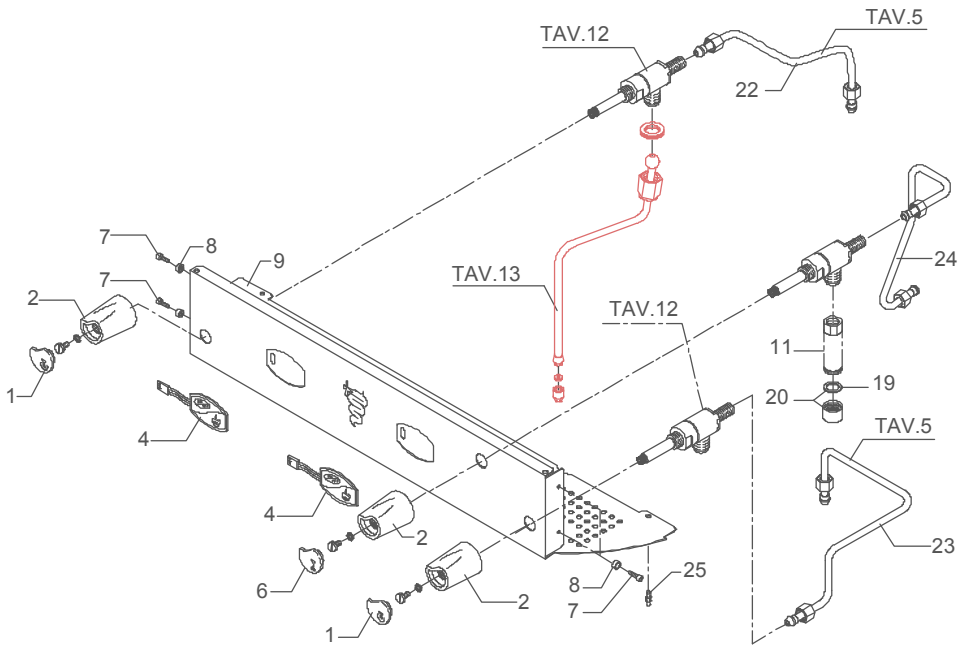

Зип Общепит  
vsezip.ru  
+7(812)987-08-

**TABLE 9 (from 16.07.09)**  
**Mod. PM**

Зип ОбщепИТ

vsezip.ru

+7(812)987-08-

	POS	CODE	DESCRIPTION
TABLE 10 Mod. PM	1	5373908	STEAM PLUG BLUE
	1	5373907	STEAM PLUG GREY
	2	5371805	BLUE KNOB
	2	5371804	GREY KNOB
	4	5660505	MEMBRANE P 60X40
	6	5373910	WATER PLUG BLUE
	6	5373909	WATER PLUG GREY
	7	7816002	SCREW TCEI M4X12
	8	5220802	BUSHING D10 X 4.2 OT
	9	5094205SG	WORKING FRONTAL PANEL P 1GR GREY
	11	5471504	SPRING D14 AISI 302
	12	7496076	OR GASKET 112 70SH
	13	5224605	GASKET-HOLDER D14.7 X 10.5 OT
	14	5494002	GASKET D16X6X6 PTFE GRAPHITIZED
	15	5222801	RING NUT M18
	16	5225605CM	WATER HOSE ARTICULATION D16X30 OT CHROMED
	17	5221871NC-LL	NUT M18 NICKEL-PLATED WITH GASKET
	18	5225226CM	STRAIGHT FITTING M22 X 1 H25 OT CHROMED
	19	5493003	GASKET D20.5X15 H2 NBR 70SH
	20	5226601TW	WATER TERMINAL
	21	5966510	ASSEMBLY COMPLETE WATER HOSE SHORT
	22	5163001LL	COMPLETE LEFT STEAM TAP HOSE 1GR
	23	5163013LL	COMPLETE WATER TAP HOSE 1GR
	24	5244008NC	STUD M4X22.6 AVP NICHEL-PLATED
	25	5494009	GASKET Ø16X13,2X2 PTFE
	26	5222221	SPACER