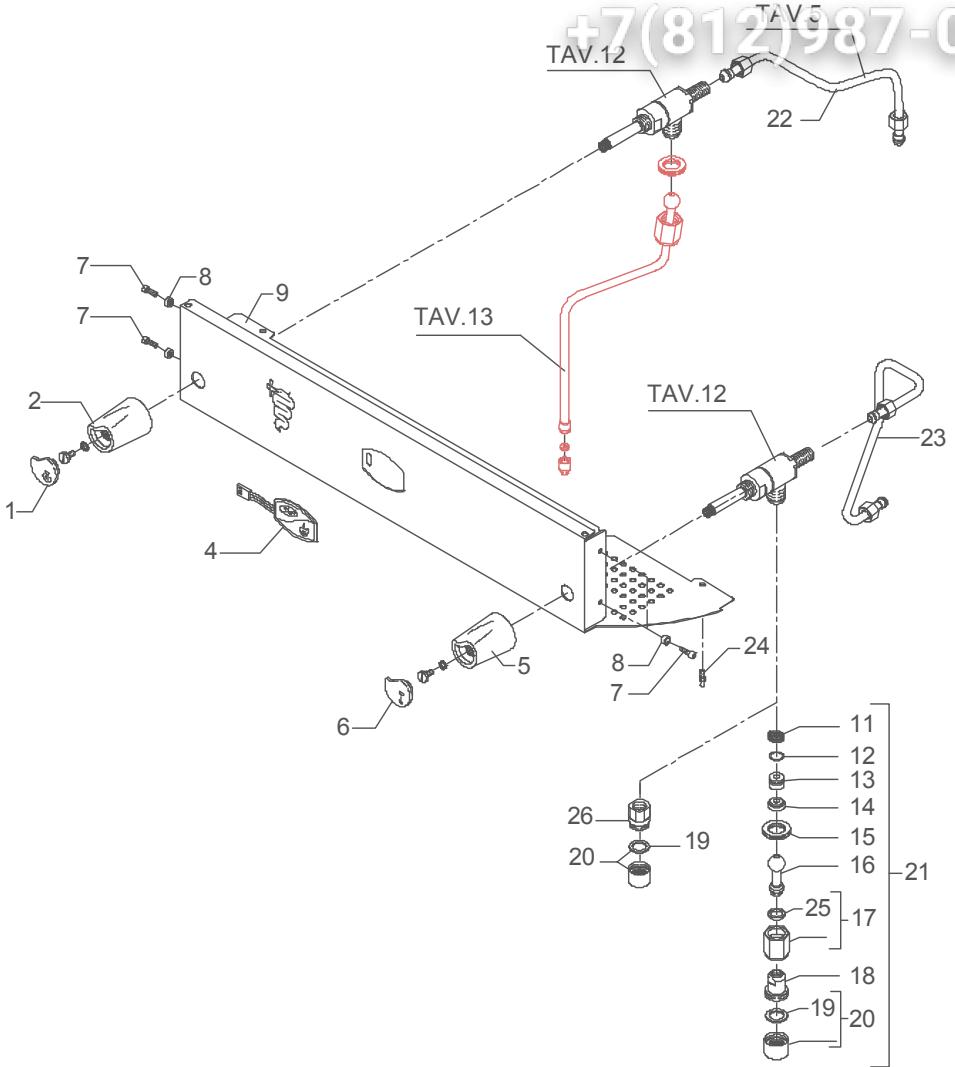

POS	CODE	DESCRIPTION
TABLE 10 Mod. PM	1	5373908	STEAM PLUG BLUE
	1	5373907	STEAM PLUG GREY
	2	5371805	BLUE KNOB
	2	5371804	GREY KNOB
	4	5660505	MEMBRANE P 60X40
	6	5373910	WATER PLUG BLUE
	6	5373909	WATER PLUG GREY
	7	7816002	SCREW TCEI M4X12
	8	5220802	BUSHING D10 X 4.2 OT
	9	5094205SG	WORKING FRONTAL PANEL P 1GR GREY
	11	5471504	SPRING D14 AISI 302
	12	7496076	OR GASKET 112 70SH
	13	5224605	GASKET-HOLDER D14.7 X 10.5 OT
	14	5494002	GASKET D16X6X6 PTFE GRAPHITIZED
	15	5222801	RING NUT M18
	16	5225605CM	WATER HOSE ARTICULATION D16X30 OT CHROMED
	17	5221871NC-LL	NUT M18 NICKEL-PLATED WITH GASKET
	18	5225226CM	STRAIGHT FITTING M22 X 1 H25 OT CHROMED
	19	5493003	GASKET D20.5X15 H2 NBR 70SH
	20	5226601TW	WATER TERMINAL
	21	5966510	ASSEMBLY COMPLETE WATER HOSE SHORT
	22	5163001LL	COMPLETE LEFT STEAM TAP HOSE 1GR
	23	5163013LL	COMPLETE WATER TAP HOSE 1GR
	24	5244008NC	STUD M4X22.6 AVP NICHEL-PLATED
	25	5494009	GASKET Ø16X13,2X2 PTFE
	26	5222221	SPACER

Zip Общепит
vsezip.ru
+7(812)987-08-

TABLE 10
Mod. PM

Зип ОбщепИТ
vsezip.ru

+7(812)987-08-00