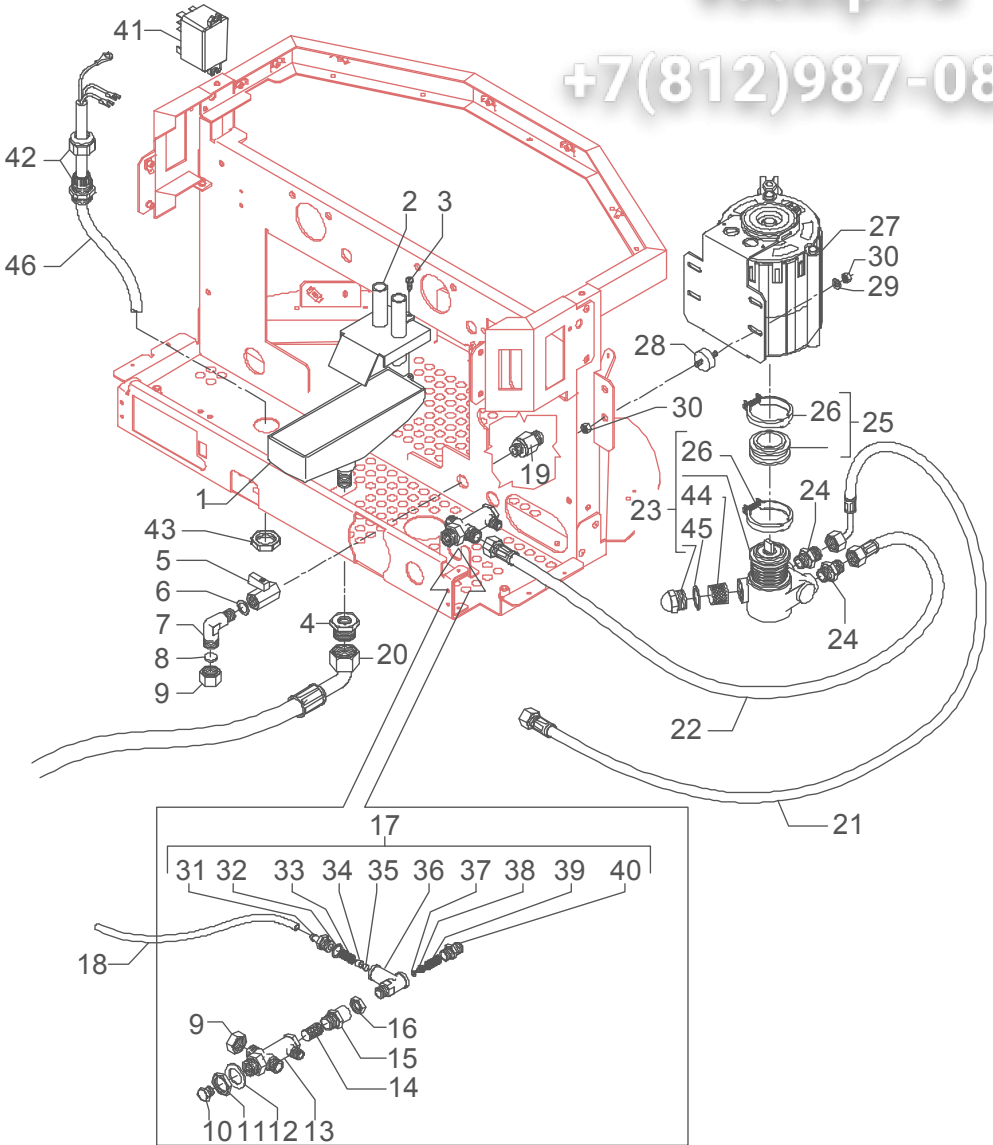

POS	CODE	DESCRIPTION
1	5374501.01	DRIP TRAY
2	5373104.01LL	DRAIN CUP COVER
3	7809800	TAPPING SCREW 3,9X9,5
4	5225294	FITTING MF 3/4X3/8 (from 01/03/05)
5	7451501	BALL COCK FF 1/4"G
6	5495005	GASKET .D13.5X18X2 BRASS
7	5301501	UNION ELBOW 1/4"G X 3/8"G OT
8	5492011	GASKET D15X3 ASBESTOS FREE
9	5221819	CAP NUT 3/8"G
10	5226405TP	PLUG 1/4"G ES.16 H13 OT
11	5221823	NUT M20x1,25
12	5999906	WASHER D20 X 30
13	5302501	MULTIPLE FITTING 5 WAY OT (DE)
14	5471002	FILTER D13.5 H11 AISI 304
15	5302061	FITTING MF 3/8X1/4
16	5221821	NUT 1/4"G H5 OT
17	5965164	ASSEMBLY SURPRESSION VALVE 12BAR
18	5194549	HOSE D8X5 L=350 SILICONE
18	5194550	HOSE Ø 8x5 SILICONE L=400 2GR
18	5194551	HOSE Ø 8x5 SILICONE L=450 3GR
18	5194552	HOSE Ø 8x5 SILICONE L=500 4GR
19	5225201	STRAIGHT FITTING 1/4" X 3/8"G OT
20	7303503	HOSE D12.7X18.8 3/4FC L=200CM (from 01/03/05)
21	7200504	FLEXIBLE HOSE 3/8" L=1500 AISI 304
22	7200507	FLEXIBLE HOSE 3/8"FFC L=600MM
23	7730506	PUMP 100 L/H PA104X 1-2GR
23	7730507	PUMP 200 L/H 3-4GR
24	5302012	STRAIGHT FITTING 3/8"G X 3/8"NPT OT
25	7730508	PUMP JOINT KIT (NEW)
26	7611508	PUMP CLAMP
27	7741001	ELECTRIC MOTOR 100V
27	7741102	ELECTRIC MOTOR 110V 18MF
27	7742206	ELECTRIC MOTOR 220/240V 10MF
28	7470601	VIBRATION-DAMPING D25X10
29	7805004	PLAIN WASHER D6 UNI 6592 FEZN
30	7821403	NUT M6 UNI 5587 OT
31	5302071	RUBBER-HOLDER FITTING M12x1
32	7496052	OR GASKET 114 VITON
33	5471506.01	CALIBRATED SPRING D1.1 H32 AISI 302
34	5224619	GASKET-HOLDER D5.3
35	5493001	GASKET D8 X 4 EPT 70SH
36	5283048	SURPRESSION VALVE BODY
37	7496018	OR GASKET 105 VITON
38	5224615TP	GASKET-HOLDER (NEW)
39	5471505	CALIBRATED SPRING D0.45 H22 AISI 302
40	5302018	STRAIGHT FITTING M12 X M13 H26.5 OT