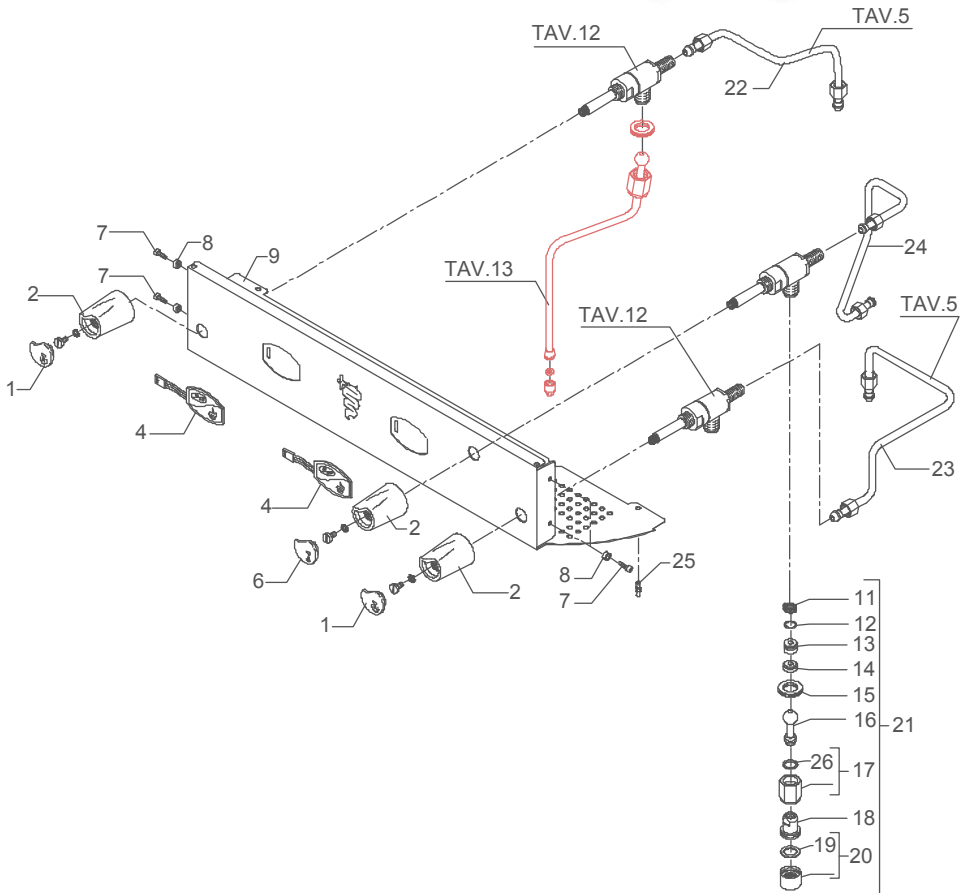

**TABLE 8A**  
**Mod. DE**

Зип ОбщепИТ

vsezip.ru

TAV.5  
7(812)987-08-

	<b>POS</b>	<b>CODE</b>	<b>DESCRIPTION</b>	
<b>TABLE 9 (from 16.07.09) Mod. PM</b>	1	5373908	STEAM PLUG BLUE	
	1	5373907	STEAM PLUG GREY	
	2	5371805	BLUE KNOB	
	2	5371804	GREY KNOB	
	4	5660505	MEMBRANE P 60X40	
	6	5373910	WATER PLUG BLUE	
	6	5373909	WATER PLUG GREY	
	7	7816002	SCREW TCEI M4X12	
	8	5220802	BUSHING D10 X 4.2 OT	
	9	5094207SG	WORKING FRONTAL PANEL P 2GR GREY	
	9	5094209SG	WORKING FRONTAL PANEL P 3GR GREY	
	9	5094304SG	WORKING FRONTAL PANEL P 4GR GREY	
	11	5222219	SPACER	
	19	5493003	GASKET D20.5X15 H2 NBR 70SH	
	20	5226601TW	WATER TERMINAL	
	22	5163002LL	COMPLETE LEFT STEAM TAP HOSE 2GR	
	22	5163003LL	COMPLETE LEFT STEAM TAP HOSE 3-4GR	
	23	5163004LL	COMPLETE RIGHT STEAM TAP HOSE 2-3-4GR	
	24	5163005LL	COMPLETE WATER TAP HOSE 2-3GR	
	25	5244008NC	STUD M4X22.6 AVP NICHEL-PLATED	