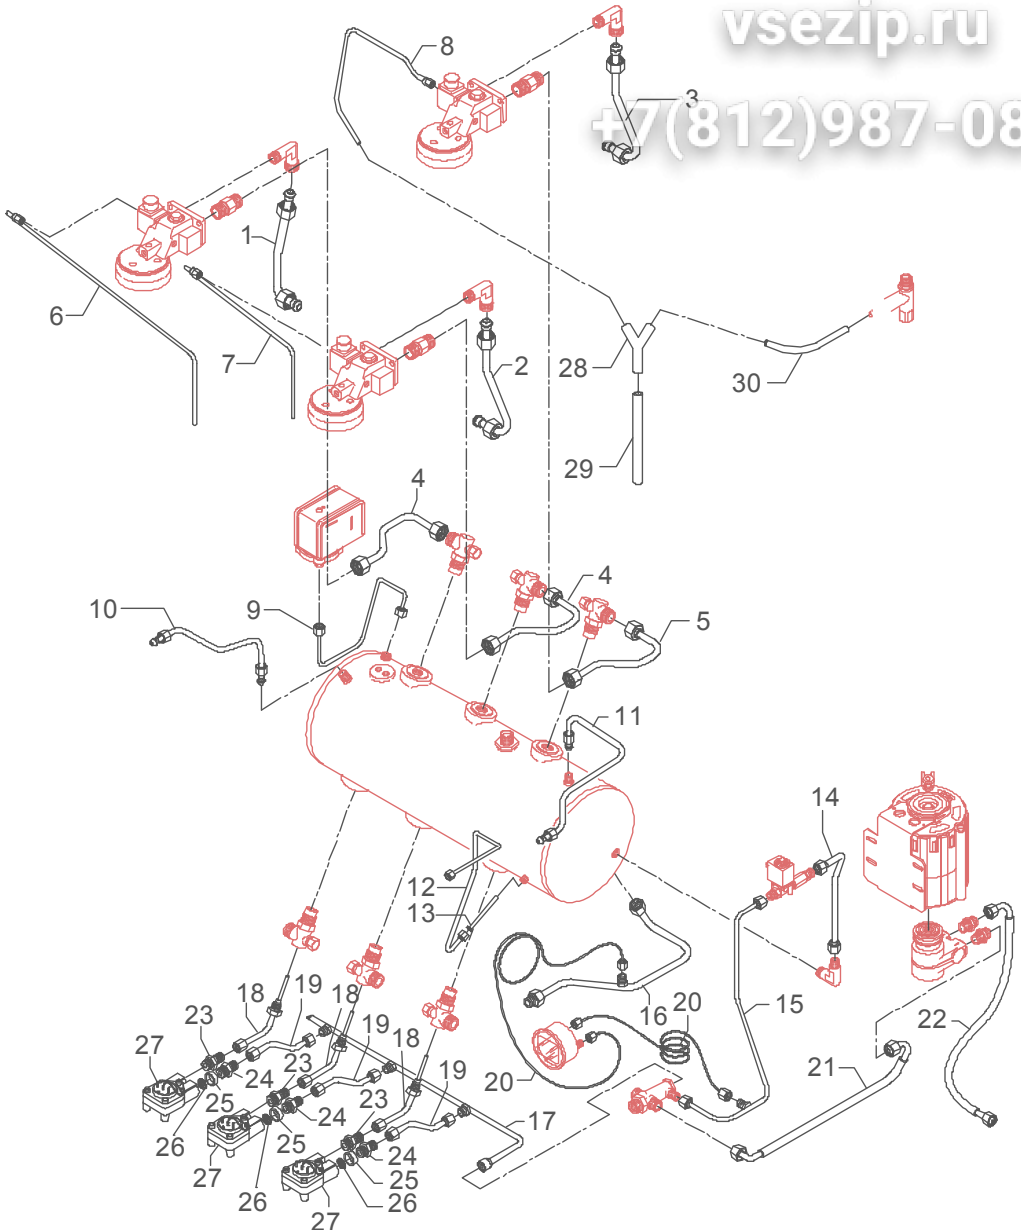

Hose series 3GR (from 01.01.12)
Mod. DE

Зип Общепит

vsezip.ru

+7(812)987-08-

	POS	CODE	DESCRIPTION
Hose series 3GR + Gas (up to 31.12.11) Mod. DE	1	5165002LL	BOTTOM EXCHANGER HOSE 1ST GROUP (2-3-4GR)
	2	5165033LL	BOTTOM EXCHANGER HOSE 2ND GR.
	3	5165004LL	BOTTOM EXCHANGER HOSE 3RD GROUP (3GR)
	4	5165009LL	UPPER EXCHANGER HOSE 1ST GROUP (2-3-4GR)
	5	5165034LL	UPPER EXCHANGER HOSE 3RD GROUP
	6	5194576LL	SOLENOID VALVE DRAIN HOSE 1ST GROUP (3GR)
	7	5194577LL	SOLENOID VALVE DRAIN HOSE 2ND GROUP (3GR)
	8	5194577LL	SOLENOID VALVE DRAIN HOSE 3RD GROUP (3GR)
	9	5162001LL	COMPLETE HOSE FOR PRESSOSTAT
	10	5163003LL	COMPLETE LEFT STEAM TAP HOSE 3-4GR
	11	5163004LL	COMPLETE RIGHT STEAM TAP HOSE 2-3-4GR
	12	5163005LL	COMPLETE WATER TAP HOSE 2-3GR
	13	5192307LL	WATER SAUCTION HOSE D6X1 L=80
	14	5163007LL	COMPLETE CHECK VALVE HOSE
	15	5162218LL	INLET AUTOMATIC LEVEL HOSE
	16	5164001.01LL	COMPLETE BOILER DRAIN HOSE
	17	5163207LL	MANIFOLD HOSE 3GR
	18	5966539	INJECTOR PIPE
	19	5966538	INJECTOR PIPE
	20	5162241LL	FLOW METER HOSE
	21	5162240LL	FLOW METER HOSE
	22	7400901	PRESSURE GAUGE CAPILLARY
	23	7200507	FLEXIBLE HOSE 3/8"FFC L=600MM
	24	7200504	FLEXIBLE HOSE 3/8" L=1500 AISI 304
	25	5302001	STRAIGHT FITTING 1/4"G X M13 OT
	26	5302009	STRAIGHT FITTING M12 X 1/4"G H24 OT
	27	5191501	SPACER D11X8X6.5 PTFE
	28	5471001	NET FILTER D11 AISI 304
	29	7431001	FLOW METER + AUT. WITH LED