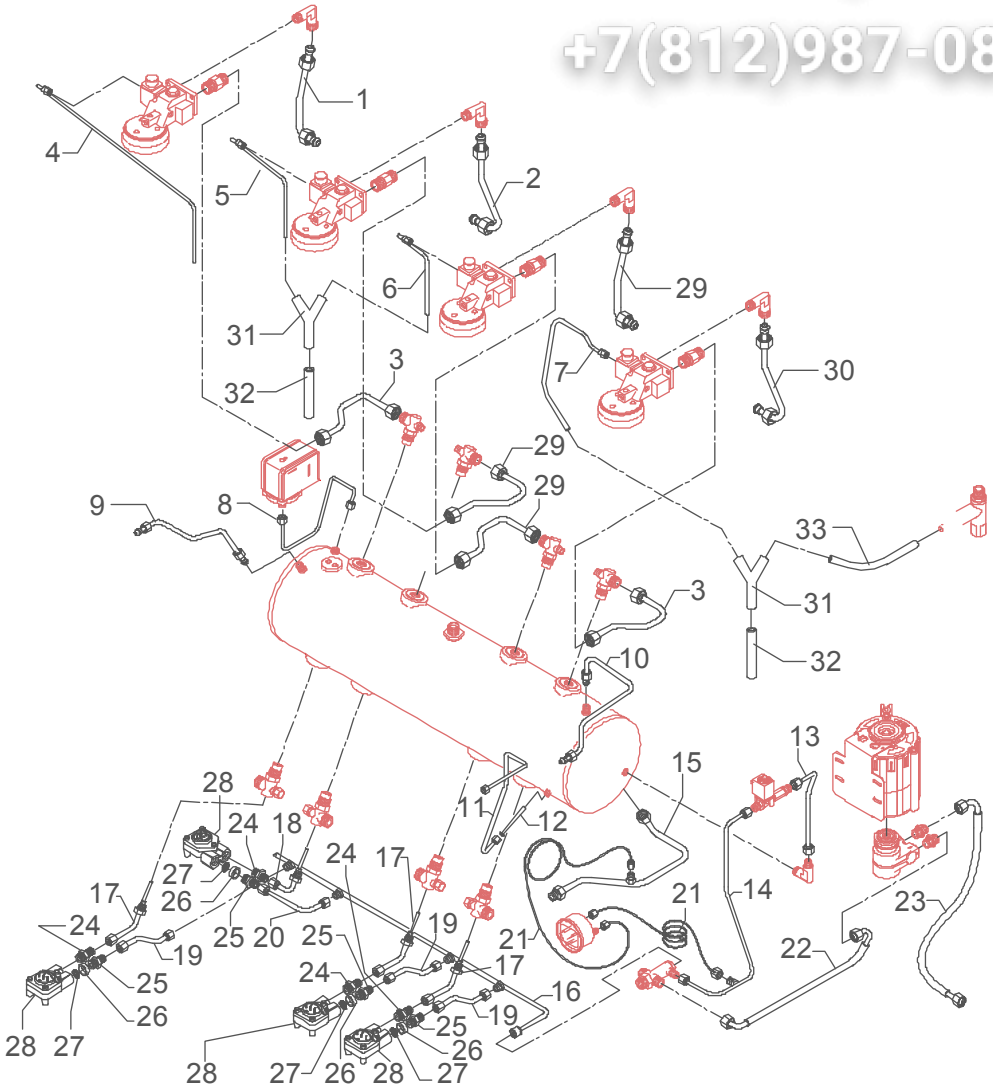

POS	CODE	DESCRIPTION
Hose series 4GR + Gas (up to 31.12.11) Mod. DE	1	5165002LL	BOTTOM EXCHANGER HOSE 1ST GROUP (2-3-4GR)
	2	5165033LL	BOTTOM EXCHANGER HOSE 2ND GR.
	3	5165009LL	UPPER EXCHANGER HOSE 1ST GROUP (2-3-4GR)
	4	5194585LL	SOLENOID VALVE DRAIN HOSE 1ST GR (4GR)
	5	5194575LL	SOLENOID VALVE DRAIN HOSE 2ND GR (4GR)
	6	5194575LL	SOLENOID VALVE DRAIN HOSE 3RD GR (4GR)
	7	5194575LL	SOLENOID VALVE DRAIN HOSE 4TH GR (4GR)
	8	5162001LL	COMPLETE HOSE FOR PRESSOSTAT
	9	5163003LL	COMPLETE LEFT STEAM TAP HOSE 3-4GR
	10	5163004LL	COMPLETE RIGHT STEAM TAP HOSE 2-3-4GR
	11	5163009LL	COMPLETE WATER TAP HOSE 2-3GR
	12	5192307LL	WATER SAUCTION HOSE D6X1 L=80
	13	5163007LL	COMPLETE CHECK VALVE HOSE
	14	5162218LL	INLET AUTOMATIC LEVEL HOSE
	15	5164001.01LL	COMPLETE BOILER DRAIN HOSE
	16	5163283LL	MANIFOLD HOSE 4GR
	17	5966538	INJECTOR PIPE
	18	5966540	INJECTOR PIPE
	19	5966542	INJECTOR PIPE
	20	5162253LL	FLOW METER HOSE
	21	5162240LL	FLOW METER HOSE
	22	7400901	PRESSURE GAUGE CAPILLARY
	23	7200507	FLEXIBLE HOSE 3/8"FFC L=600MM
	24	7200504	FLEXIBLE HOSE 3/8" L=1500 AISI 304
	25	5302001	STRAIGHT FITTING 1/4"G X M13 OT
	26	5302009	STRAIGHT FITTING M12 X 1/4"G H24 OT
	27	5191501	SPACER D11X8X6.5 PTFE
	28	5471001	NET FILTER D11 AISI 304
	29	7431001	FLOW METER + AUT. WITH LED
	30	5165003LL	BOTTOM EXCHANGER HOSE 2ND GR.
	31	5165008LL	UPPER EXCHANGER HOSE 1GR