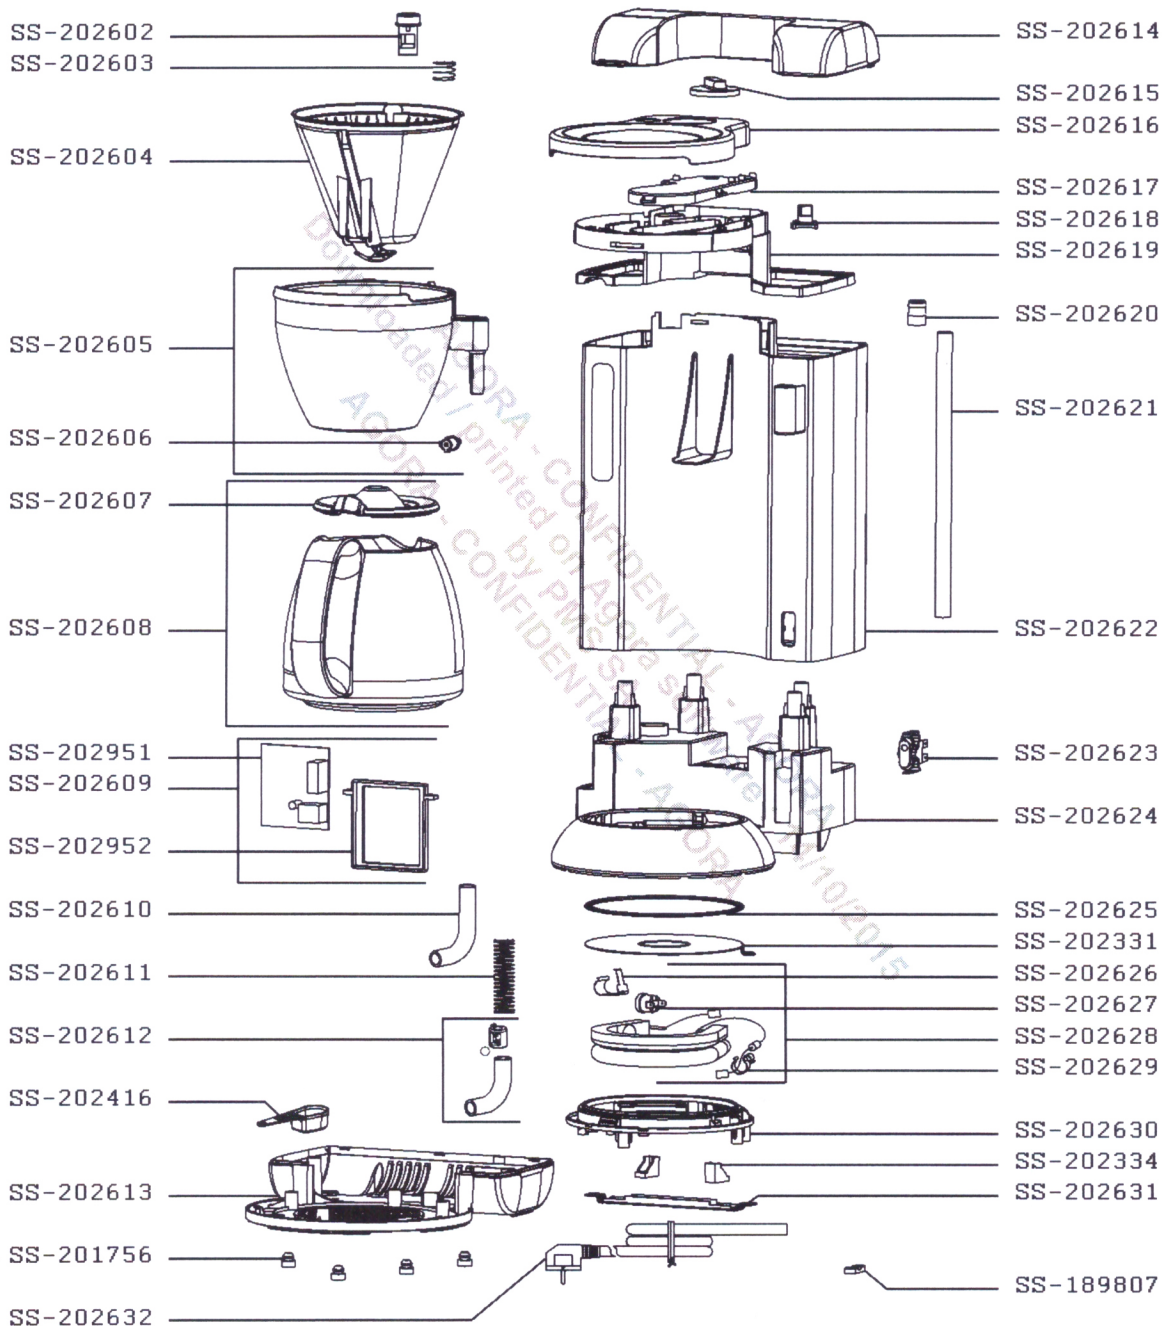

Tefal

vsezip.ru

+7(812)987-08-81

CM390811/87A

N°	Référence	Description	Qté	Commentaire
SS-189807	SS-189807	GUIDE/CORDON	1,00	
SS-201756	SS-201756	PIED	1,00	
SS-202331	SS-202331	PLAQUE	1,00	
SS-202334	SS-202334	CALE	1,00	
SS-202416	SS-202416	CUILLERE	1,00	
SS-202602	SS-202602	BOUTON	1,00	
SS-202603	SS-202603	RESSORT	1,00	
SS-202604	SS-202604	PORTE-FILTRE	1,00	
SS-202605	SS-202605	SUPPORT/PORTE-FILTRE	1,00	
SS-202606	SS-202606	POUSSOIR	1,00	
SS-202607	SS-202607	COUVERCLE/VERSEUSE	1,00	
SS-202608	SS-202608	VERSEUSE+COUVERCLE	1,00	
SS-202609	SS-202609	CARTE ELECTRONIQUE+SUPPORT	1,00	
SS-202610	SS-202610	TUYAU/PETIT	1,00	
SS-202611	SS-202611	RESSORT	1,00	
SS-202612	SS-202612	TUYAU/LONG+CLAPET	1,00	
SS-202613	SS-202613	FOND	1,00	
SS-202614	SS-202614	COUVERCLE/RESERVOIR	1,00	
SS-202615	SS-202615	BOUTON.AROMA	1,00	
SS-202616	SS-202616	COUVERCLE/PORTE-FILTRE	1,00	
SS-202617	SS-202617	CAPOT/DIFFUSEUR	1,00	
SS-202618	SS-202618	VANNE.AROMA	1,00	
SS-202619	SS-202619	DIFFUSEUR	1,00	
SS-202620	SS-202620	RACCORD	1,00	
SS-202621	SS-202621	TUBE	1,00	
SS-202622	SS-202622	RESERVOIR	1,00	
SS-202623	SS-202623	INTERRUPTEUR	1,00	
SS-202624	SS-202624	CORPS	1,00	
SS-202625	SS-202625	JOINT	1,00	
SS-202626	SS-202626	BRIDE/THERMOSTAT	1,00	
SS-202627	SS-202627	THERMOSTAT	1,00	
SS-202628	SS-202628	RESISTANCE+FUSIBLE	1,00	
SS-202629	SS-202629	BRIDE/FUSIBLE	1,00	

SS-202630	SS-202630	SUPPORT/PLAQUE	1,00
SS-202631	SS-202631	BRIDE/RESISTANCE	1,00
SS-202632	SS-202632	CORDON	1,00
SS-202951	SS-202951	CARTE ELECTRONIQUE/PUISSANCE	1,00
SS-202952	SS-202952	SUPPORT/CARTE ELECTRONIQUE	1,00