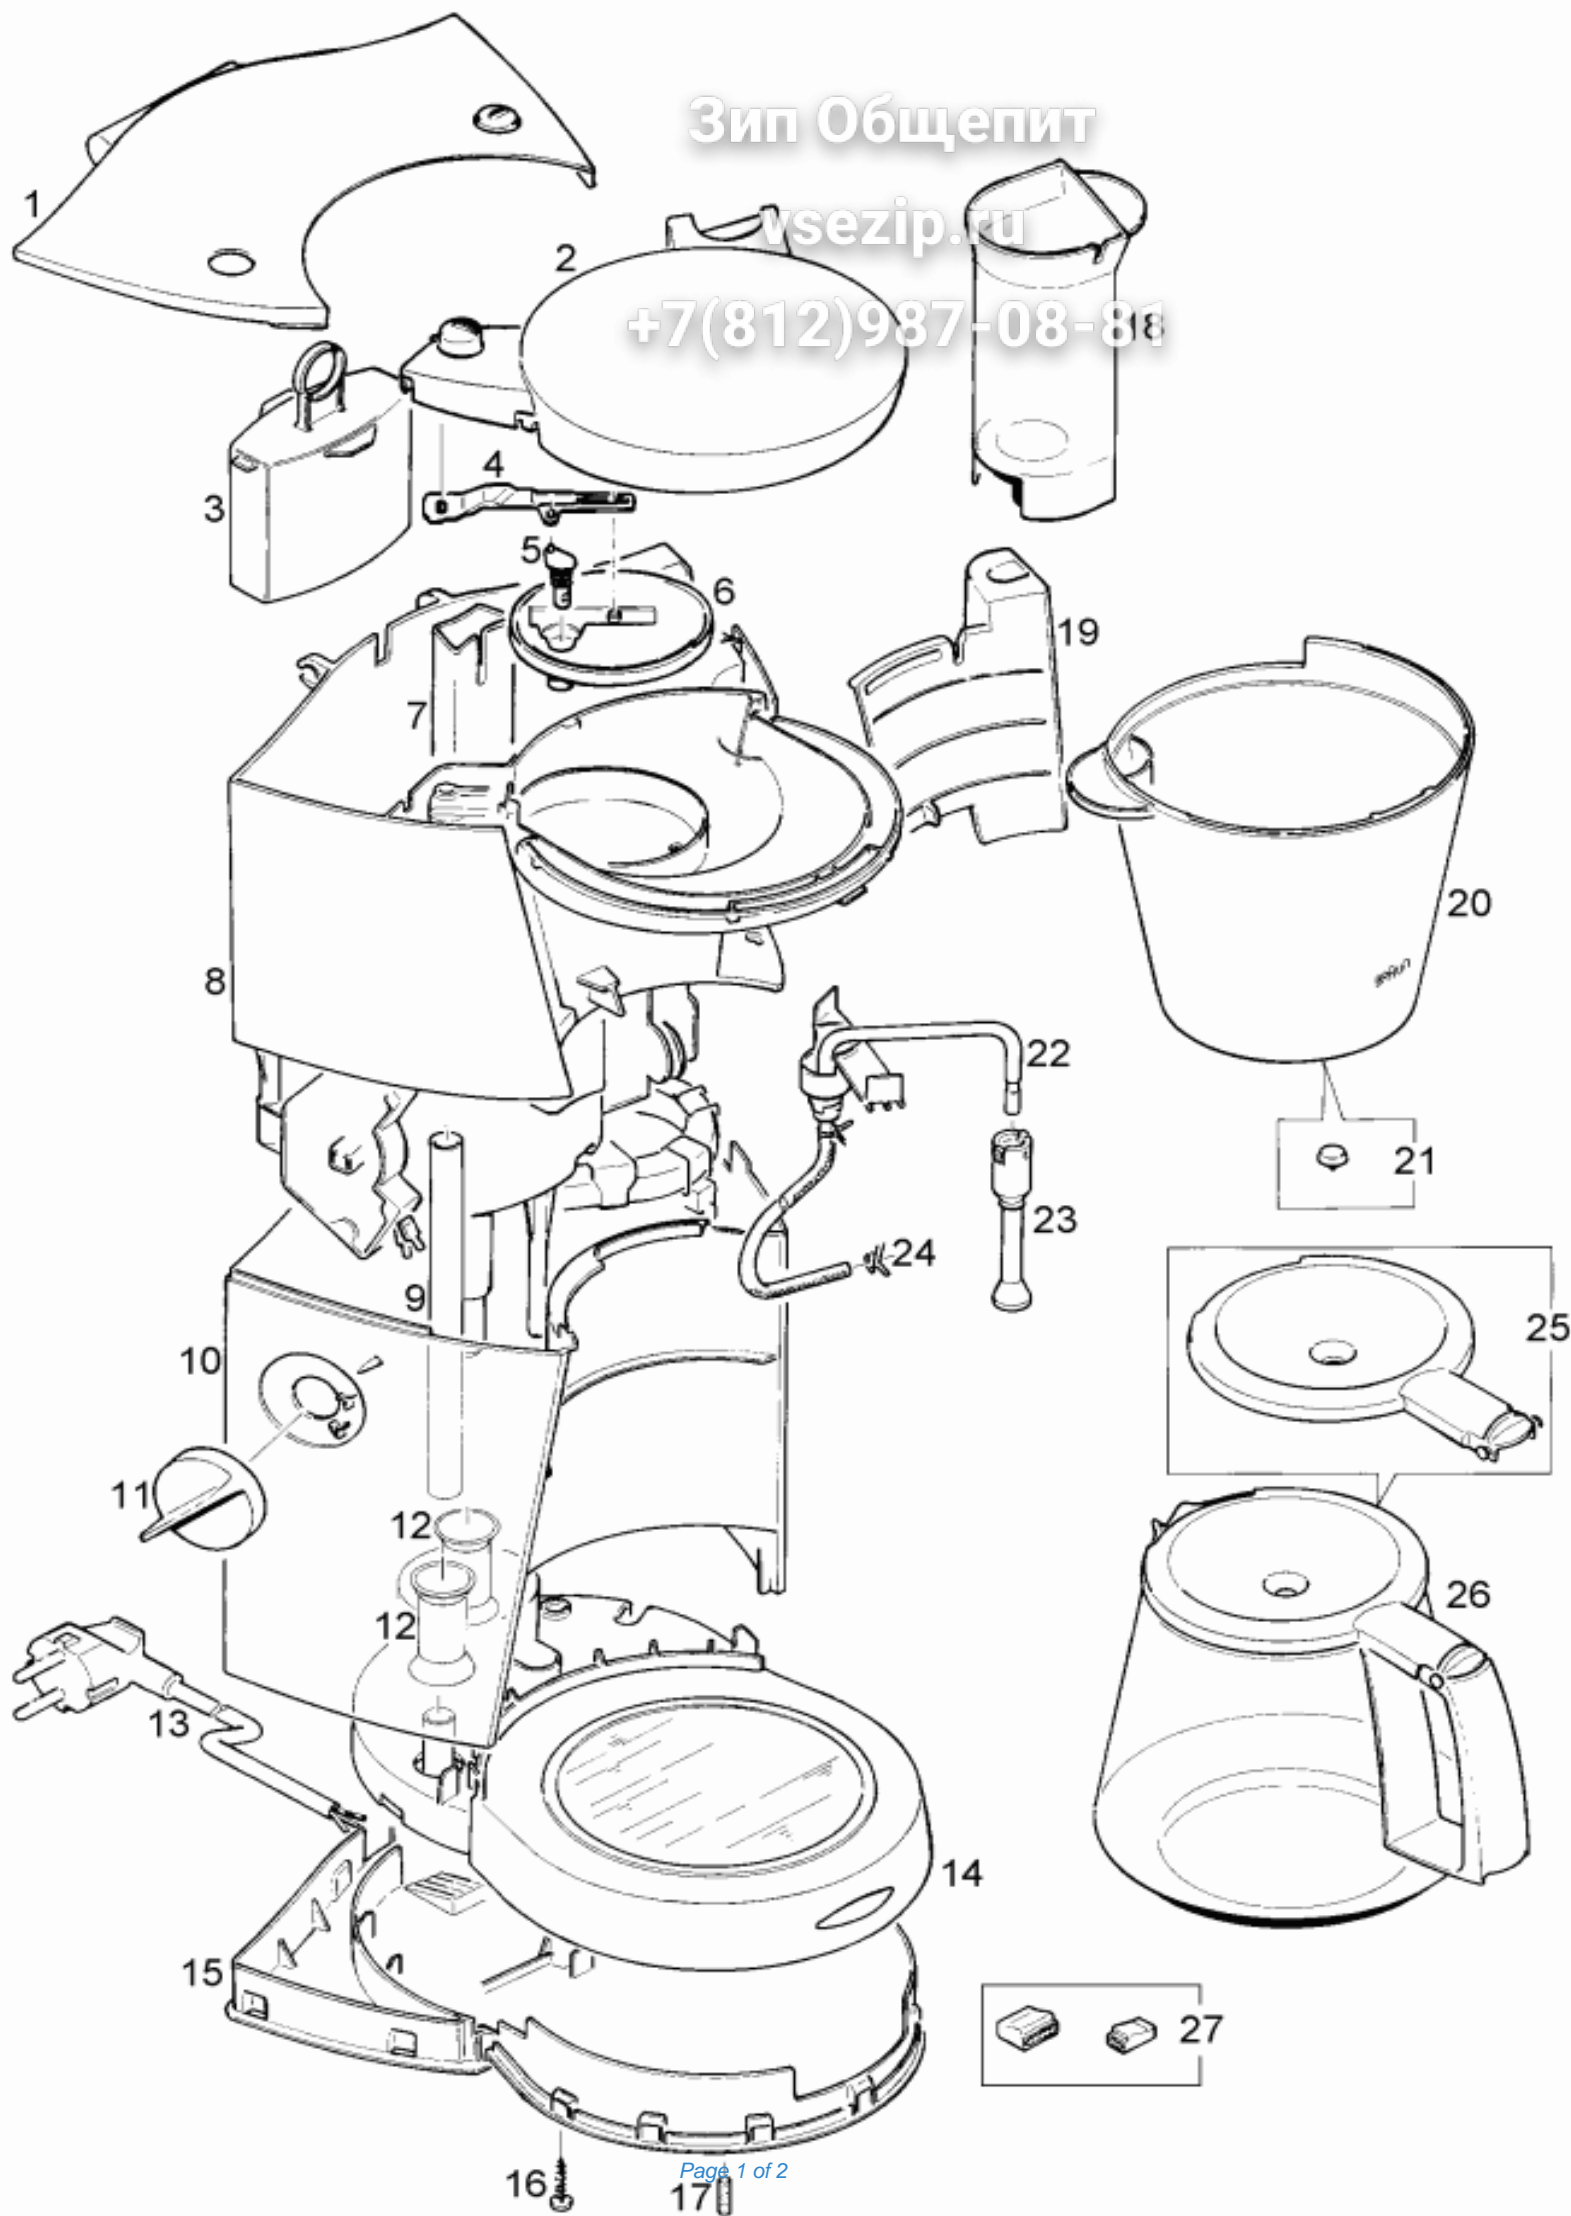

Зип Общепит

vsezip.ru

+7(812)987-08-88

Position	Code	description
1	BR63123625	Container lid, black
2	BR63123630	Cover plate, titan-metallic
3	BR67000416	Space compensator, white
4	BR67000427	Lever
5	BR67000426	Control knob
6	BR67000424	Shower, upper part
7	BR67000435	Space tube, black
8	BR63123636	Upper part cpl., black
9	BR67002467	Feed pipe
10	BR63123640	Lower part, black
11	BR63123647	Switching knob
12	BR67000432	Tube
13	BR63123656	Mains lead
14	BR63123651	Chassis cpl., titan-metallic
15	BR63123661	Base plate, black
16	BR67000250	Screw 2,9x17
17	BR67051078	Rubber foot
18	BR63123648	BR63123648
19	BR63123665	Support bracket, black
20	BR63123667	BR63123667
21	BR67002610	Drop stop sealing
22	BR63123645	Steam pipe cpl.
23	BR63123646	BR63123646
24	BR67002435	Hose clip (spring)
25	BR63111639	BR63111639
26	BR63113796	Jar cpl. KFK 12, black
27	BR63123649	Terminal block-set
400	0X63112789	Water filter KWF 1-Cartridge
410	0X63112770	Water filter KWF 2-Cartridges
455	AX13210002	Permanent Goldtone Filter (size 4)
1000	BR64889114	Tri-Wing hexagonal insert 60 mm