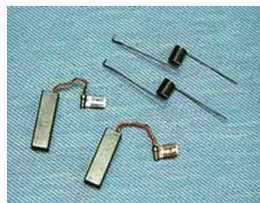

POSITION:
CODE: KW660018
NAME: BRUSH &
SPRING KIT