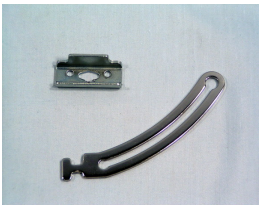

REPLACEMENTS LIST

**POSITION:**  
**CODE:** KW696201  
**NAME:** SPIGOT -  
 LIGHT GREY

**POSITION:**  
**CODE:** KW696213  
**NAME:** SPIGOT SEAT  
 PLATE

**POSITION:**  
**CODE:** KW696249  
**NAME:** LIQUIDISER  
 OUTLET COVER  
 RETENTION  
 MOULDING