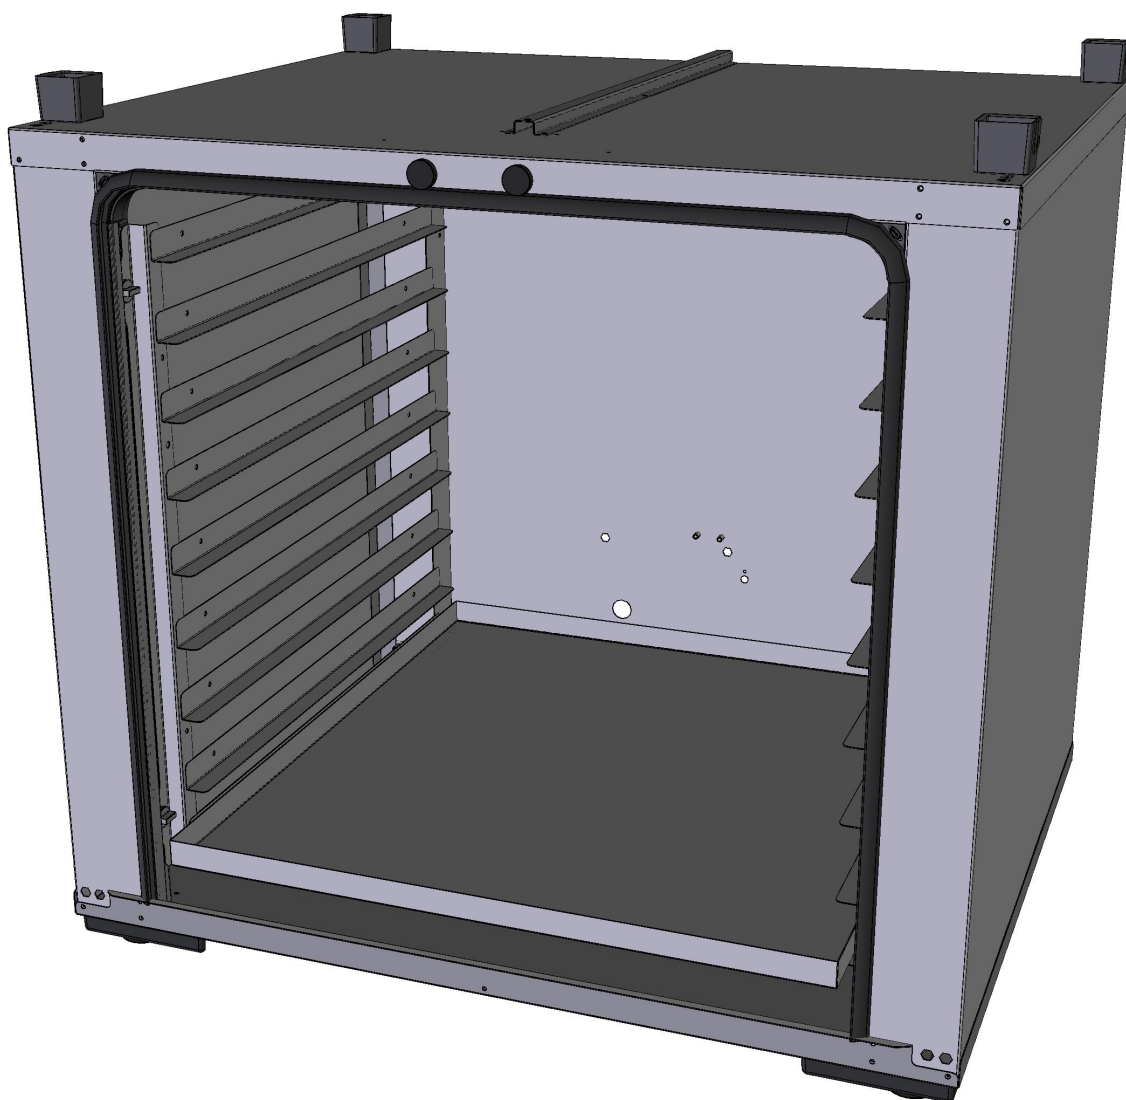

Зип Общепит **ASM1311A/0.D01 External cover**

vsezip.ru

+7(812)987-08-81

ASM1311A/0.D01 - External cover

FRONT