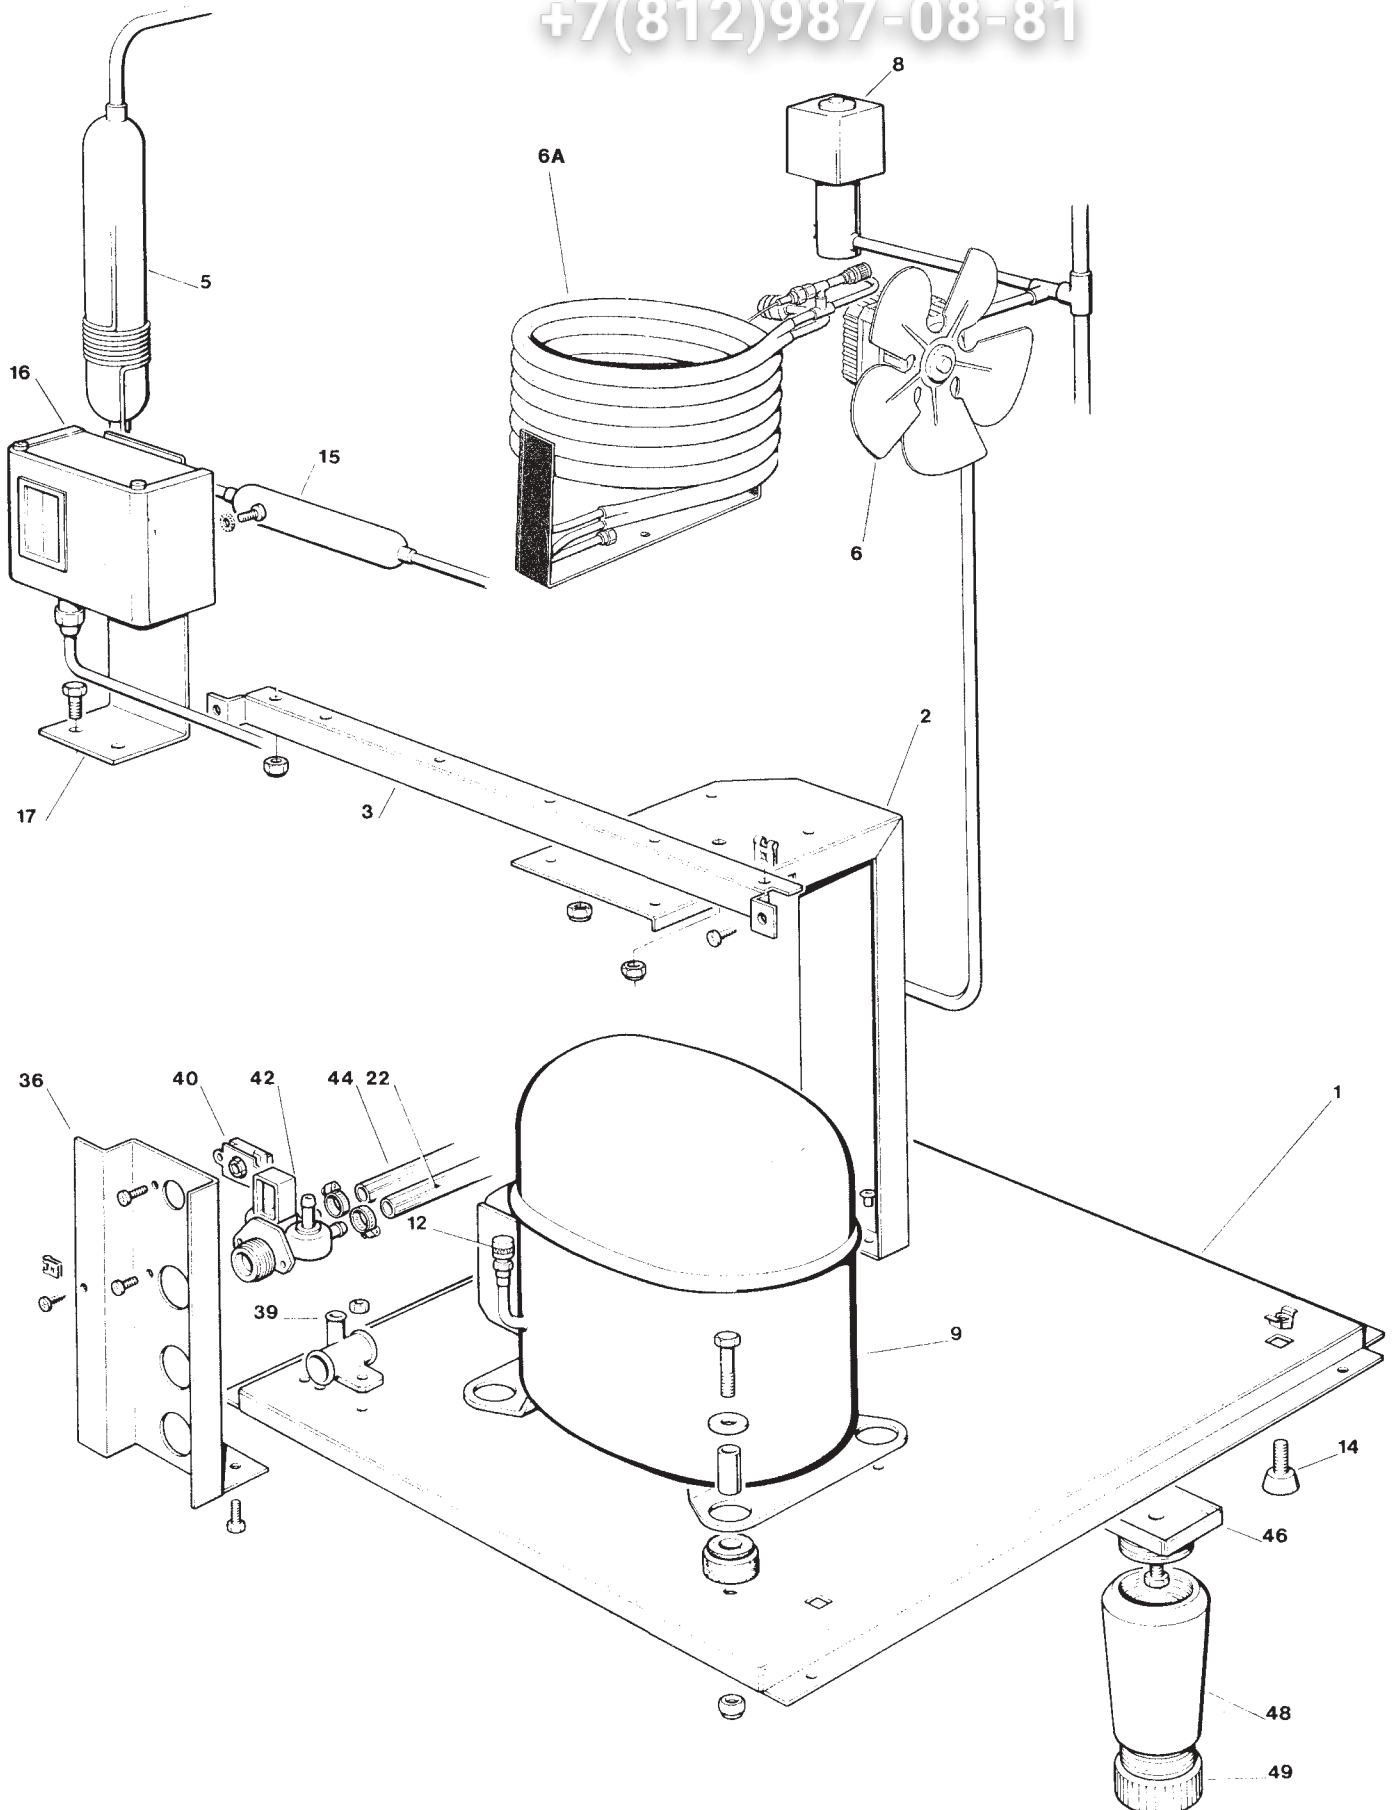

1	25110079/0	BASAMENTO	BASE	CHASSIS	1
2	25725434/0	SUPPORTO	SUPPORT	SUPPORT	1
3	25725435/0	SUPPORTO	SUPPORT	SUPPORT	1
5	81408076/0	ASS. SCAMBIATORE R 134a	EXCHANGER ASS'Y R 134a	ECHANGEUR R 134a	1
6	18562431/0	VENTILATORE	FAN MOTOR	VENTILATEUR	1
6A	81401593/0	CONDENSATORE	CONDENSER	CONDENSATEUR	1
7	19864900/0	VALVOLA DI CARICA	CHARGE VALVE	VANNE DE CHARGE	1
8	19863033/0	VALVOLA GAS	GAS VALVE	VANNE DE GAZ	1
9E	19165548/0	COMPRESSORE GL 90TB-R134a	COMPRESSOR GL 90TB-R134a	COMPRESSEUR GL 90TB-R134a	
9F	19560132/0	PROTETTORE R134a	PROTECTION R134a	PROTECTEUR	1
9G	19618003/0	RELÉ R134a	RELAY R134a	RELAIS R134a	1
9H	19180464/0	CONDENSATORE DI SPUNTO R134a	START CONDENSER R134a.	CONDENSATEUR DE DEMARRAGE R134a	1
12	19864900/0	VALVOLA DI CARICA	CHARGE VALVE	VANNE DE GAZ	1
14	81502119/0	PIEDINO STANDARD	STANDARD FOOT	PIED STANDARD	4
15A	19300802/0	FILTRO R134a	DRIER R134a	DESHYDRATEUR R134a	1
16	19550372/0	PRESSOSTATO PER VALVOLA ACQUA R134a	PRESSURE CONTROL FOR WATER VALVE R 134a	PRESSOSTAT POUR VANNE EAU R 134a	1
17	25725437/0	SUPPORTO	SUPPORT	SUPPORT	1
22	38778802/0	TUBO ACQUA CONDENSATORE	CONDENSER WATER PIPE	TUYAU	1
26	12523040/0	RONDELLA	WASHER	RONDELLE	2
36	25726483/0	SUPPORTO	SUPPORT	SUPPORT	1
39	25690803/0	SCARICO ACQUA	WATER DRAIN PIPE	ECOULEMENT MACHINE	2
40	33320523/0	FISSACAVO	CLAMP	BANDE	1
42	19865530/0	ELETTRIO VALVOLA ACQUA	WATER SOLENOID VALVE	ELECTROVANNE EAU	1
44	25791021/0	TUBO ACQUA BACINELLA	PAN TUBE	TUYAU EAU BAC	1
46	81400690/0	SUPPORTO	SUPPORT	SUPPORT	4
48	25460020/0	MANICOTTO PER PIEDINO	COUPLING	RALLONGE PIED	4
49	25570870/0	PIEDINO	LEVELLING FOOT	PIED	4