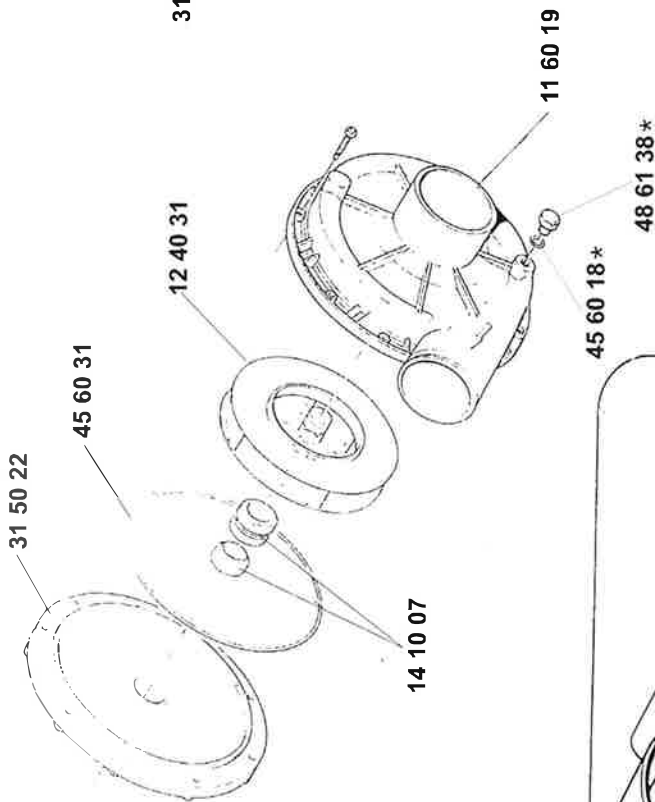

MOD. 500 f/fd 1~

Зип Общепит
 vsezip.ru
 +7(812)987-08-81

* OPTIONAL

1	2	3	4	5	6	7	8	9	10	11	12	13	14	15
---	---	---	---	---	---	---	---	---	----	----	----	----	----	----

* OPTIONAL T. 175

1	2	3	4	5	6	7	8	9	10	11	12	13	14	15
---	---	---	---	---	---	---	---	---	----	----	----	----	----	----