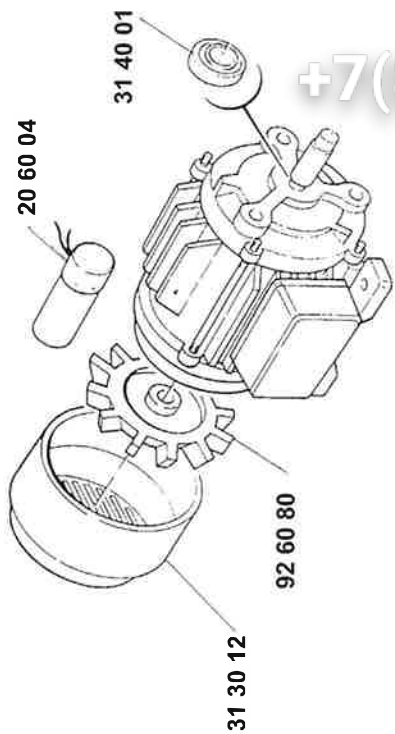

MOD. 500 f/fd 1~

Зип Общепит
 vsezip.ru
 +7(812)987-08-81

* OPTIONAL

1	2	3	4	5	6	7	8	9	10	11	12	13	14	15
---	---	---	---	---	---	---	---	---	----	----	----	----	----	----

* OPTIONAL T. 175

1	2	3	4	5	6	7	8	9	10	11	12	13	14	15
---	---	---	---	---	---	---	---	---	----	----	----	----	----	----