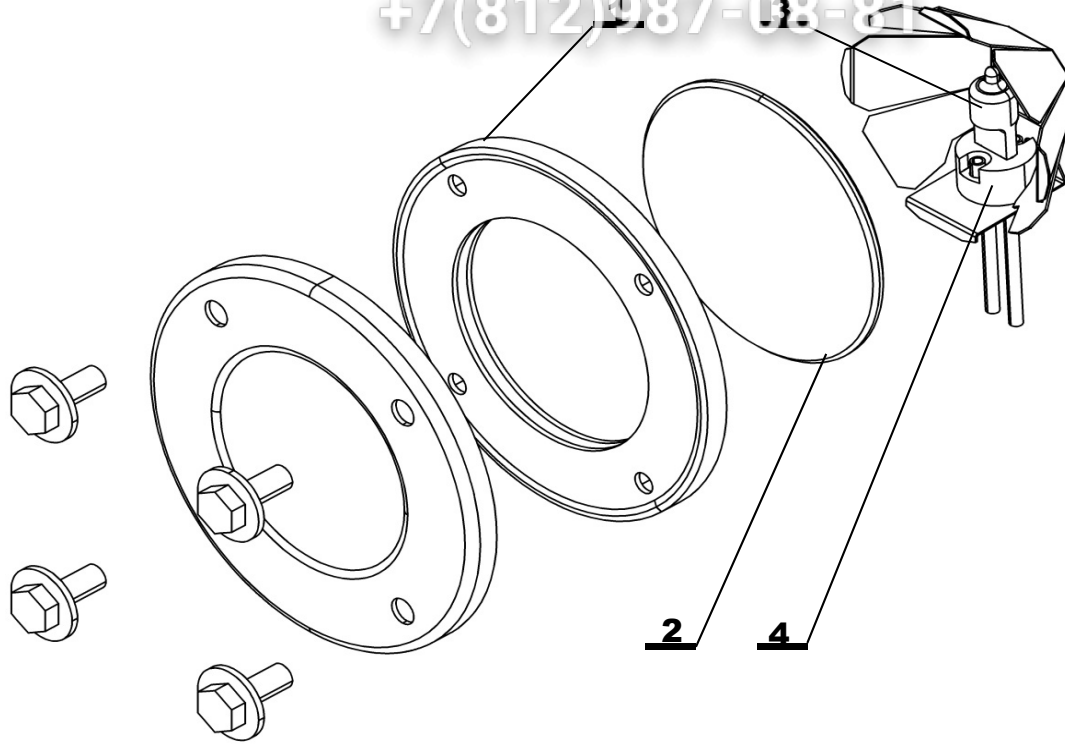

Зип-Общепит

vsezip.ru

+7(812)987-08-81

Position	Code	Name	For type of combi steamer			
			B2021i	B2021b	O2021i	O2021b
1	AX07-0005	LIGHT SEAL VISION	•	•	•	•
2	AX07-0004	GLASS PLATE	•	•	•	•
3	EA13-0100	HALOGEN LAMP	•	•	•	•
4	EA13-0101	HALOGEN LAMP BASE	•	•	•	•

Note: