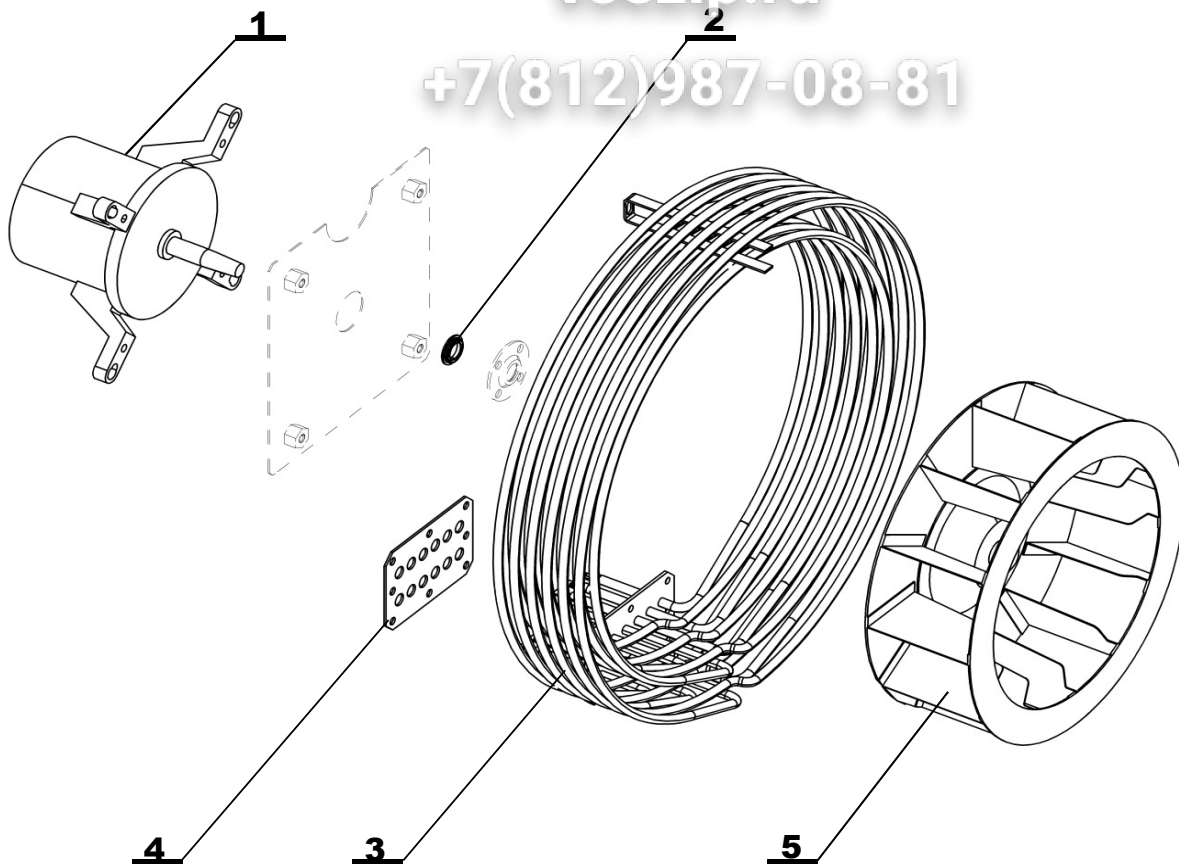

3ип Общепит
MOTOR - VENTILATOR

vsezip.ru

+7(812)987-08-81

Position	Code	Name	For type of combi steamer			
			B2021i	B2021b	O2021i	O2021b
1	EA11-0014	MOTOR HANNING L9 EB30	•	•	•	•
2	AX00-0006	MOTOR SEAL	•	•	•	•
3	AX00-0018	SPACE HEATING ELEMENT 29 kW	•	•	•	•
4	AX00-0020	SEAL	•	•	•	•
5	AX09-0006	VENTILATOR FAN ø 320mm/110mm	•	•	•	•

Note: