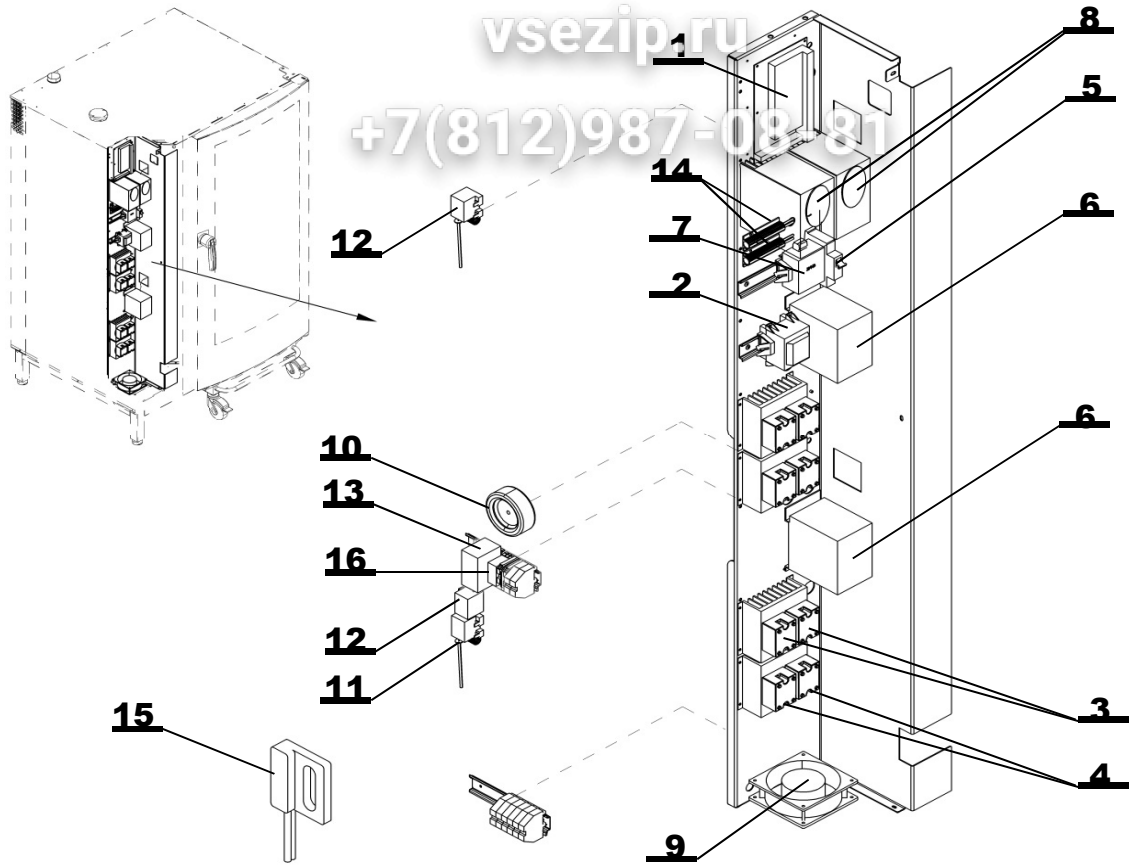

	Page
1 Control panel	4
2 Power panel	5 - 6
3 Temperature sensors	7
4 Motor, ventilator, heating	8
5 Boiler	9
6 Light	10
7 Flap valve	11
8 Water distribution system	12 - 13
9 Drainage system	14 - 15
10 Automatic cleaning system	16
11 Door	17
12 Accessories	18

3 тип Общепит

CONTROL PANEL

vsezip.ru

+7(812)987-08-81

Position	Code	Name	For type of combi steamer			
			B2021i	B2021b	O2021i	O2021b
1	AC21-1805/CH1	WHOLE LEFT CORNER WITH ELECTRONIC 2021-BLUE	•	•		
1	AC21-1806/CH1	WHOLE LEFT CORNER WITH ELECTRONIC 2021-ORANGE			•	•
2	XC10-2000	ELECTRONIC BOARD SET VISION-BLUE Freescale 2011	•	•		
2	XC10-2100	ELECTRONIC BOARD SET VISION-ORANGE Freescale 2011			•	•
3	EA05-0052	USB CABLE	•	•	•	•
4	SP21-0001	USB COVER	•	•	•	•
5	AP10-0021	COVER OF ELECTRONICS	•	•	•	•
6	EA13-0151	AUXILIARY LOUD-SPEAKER	•	•	•	•

Note:

1 Blue	AC21-1805/S/CH1	LEFT CORNER PLATE 2021 - BLUE WITH USB CONNECTOR	•	•		
1 Orange	AC21-1806/S/CH1	LEFT CORNER PLATE 2021 - ORANGE WITH USB CONNECTOR			•	•

Зип-Общепит

vsezip.ru
+7(812)987-09181