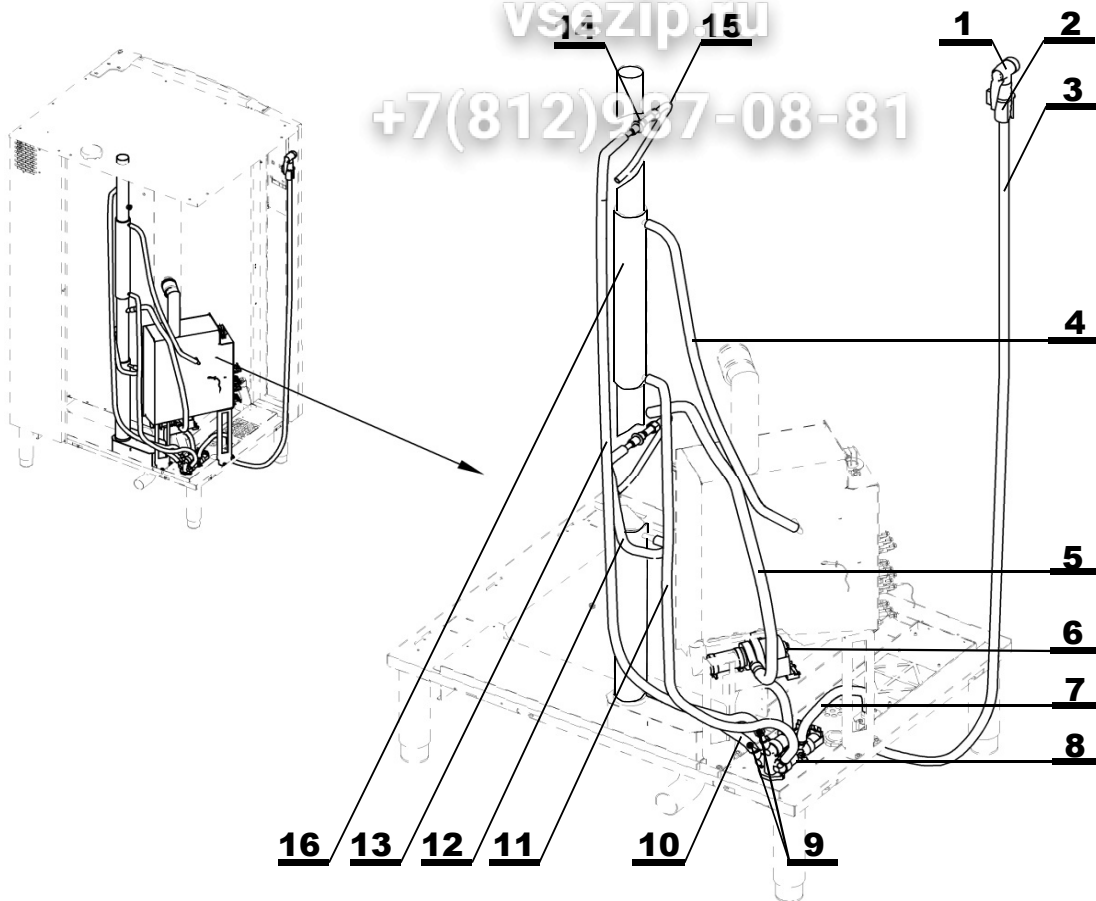

WATER DISTRIBUTION SYSTEM FOR

Зип Общедит

vsezip.ru

+7(812)937-08-81

Position	Code	Name	For type of combi steamer			
			B2011i	B2011b	O2011i	O2011b
1	ZA15-0100	SHOWER KLARCO		•		•
2	ZA11-0904	RUBBER HOSE FOR SHOWER 2,1m		•		•
3	AT00-0002	SHOWER HOLDER KLARCO		•		•
4	AA26-0102	HOSE 10x3,6 - 770		•		•
5	AA26-0159	HOSE 16/22 - 800		•		•
6	EA12-0001	PUMP		•		•
7	AA26-0107	HOSE 10x3,6 - 320		•		•
8	EA12-0050	DOUBLE SOLENOID VALVE				•
9	EA12-0303	REDUCTION NOZZLE		•		•
10	AA26-0109	HOSE 10x3,6 - 330		•		•
11	AT32-0017	HOSE ULKA		•		•
12	AA26-0100	HOSE 10x3,6 - 440		•		•
13	AA26-0113	HOSE 10x3,6 - 1500		•		•
14	AC00-2500	BUSHING		•		•
15	AC12-0700	INJECTION PIPE VISION 611/1011/2011		•		•
16	AC05-1900	CHIMNEY 2011 Vision - boiler				

Note: