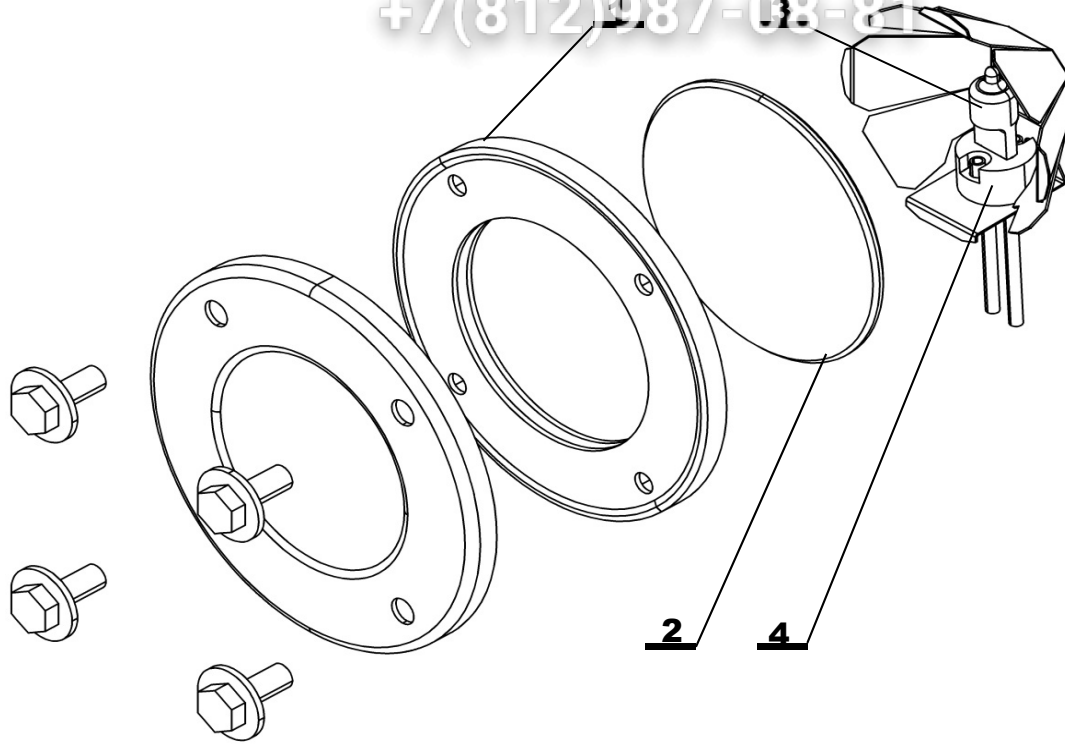

Зип-Общепит

vsezip.ru

+7(812)987-08-81

Position	Code	Name	For type of combi steamer			
			B2011i	B2011b	O2011i	O2011b
1	AX07-0005	LIGHT SEAL VISION	•	•	•	•
2	AX07-0004	GLASS PLATE	•	•	•	•
3	EA13-0100	HALOGEN LAMP	•	•	•	•
4	EA13-0101	HALOGEN LAMP BASE	•	•	•	•

Note: