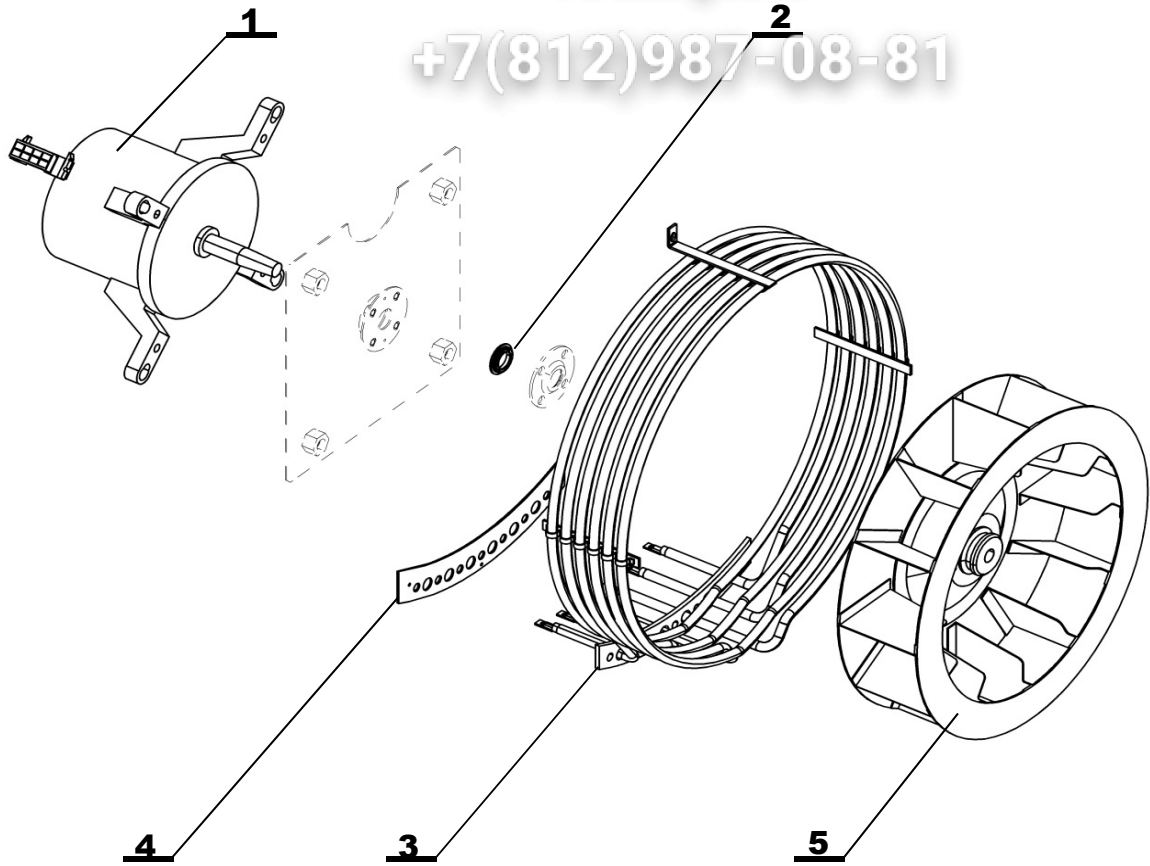

3ип Общепит
MOTOR - VENTILATOR

vsezip.ru

+7(812)987-08-81

Position	Code	Name	For type of combi steamer			
			B2011i	B2011b	O2011i	O2011b
1	EA11-0014	MOTOR HANNING L9 EB30	•	•	•	•
2	AX00-0006	MOTOR SEAL	•	•	•	•
3	AX00-0007	HEATING ELEMENT 1011,2011,1221 16kW	•	•	•	•
4	AX00-0008	SEAL	•	•	•	•
5	AX09-0001	VENTILATOR FAN ø 320mm	•	•	•	•

Note: