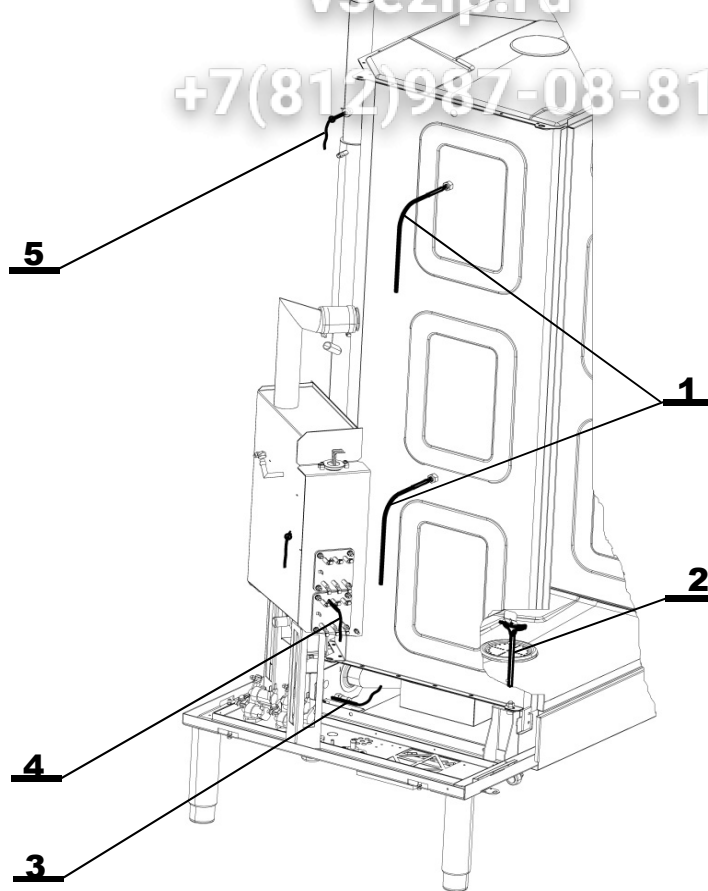

3ип Общеит

TEMPERATURE SENSORS

vsezip.ru

+7(812)987-08-81

Position	Code	Name	For type of combi steamer			
			B2011i	B2011b	O2011i	O2011b
1	EA10-0103	COOKING CHAMBER AND STEAM TEMP. SENSOR	•	•	•	•
2	EA10-0114	CORE PROBE (meat probe) - Blue - 4 point 1221, 2011, 2021	•	•		
2a	EA10-0112	CORE PROBE (meat probe) - Orange - 1 point 1221, 2011, 2021			•	•
3	EA10-0105	DRAIN and BOILER TEMP. SENSOR 2011, 2021	•	•	•	•
4	EA10-0105	DRAIN and BOILER TEMP. SENSOR 2011, 2021		•		•
5	EA10-0103	COOKING CHAMBER AND STEAM TEMP. SENSOR		•		•

Note: