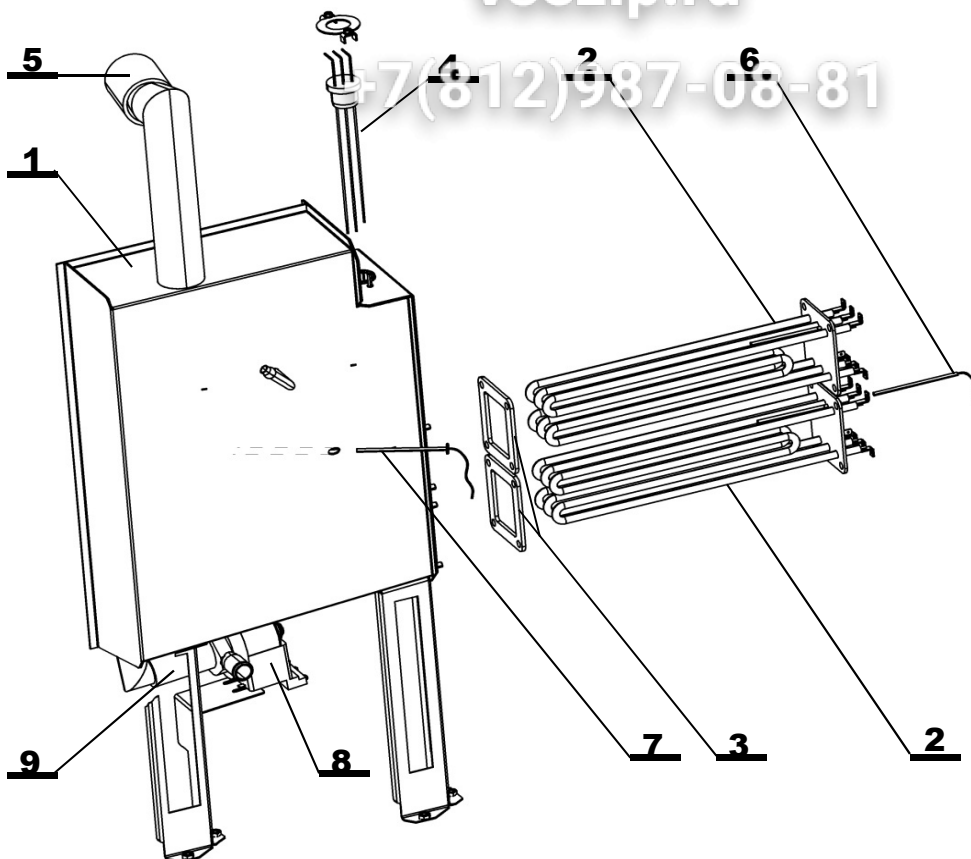

Note:

Зип Общепит

BOILER 201 VISION

vsezip.ru

7(812)987-08-81

Position	Code	Name	For type of combi steamer			
			B2011i	B2011b	O2011i	O2011b
1	AC24-1000	BOILER 2021 VISION		•		•
2	EX24-0008	BOILER HEATING ELEMENT 12 kW VISION		•		•
3	AX24-0002	BOILER HEATING ELEMENT SEAL		•		•
4	AC24-0602	WATER LEVEL SENSOR VISION		•		•
5	ZA10-0501	SILICON TUBE CONNECTION		•		•
6	EA10-0104	DRAIN and BOILER TEMP. SENSOR 623, 611, 1011, 1221		•		•
7	EA04-0011	THERMAL FUSE BOILER 140 °C		•		•
8	EA12-0001	PUMP		•		•
9	ZA11-0901	CONNECTING HOSE PUMP-BOILER		•		•