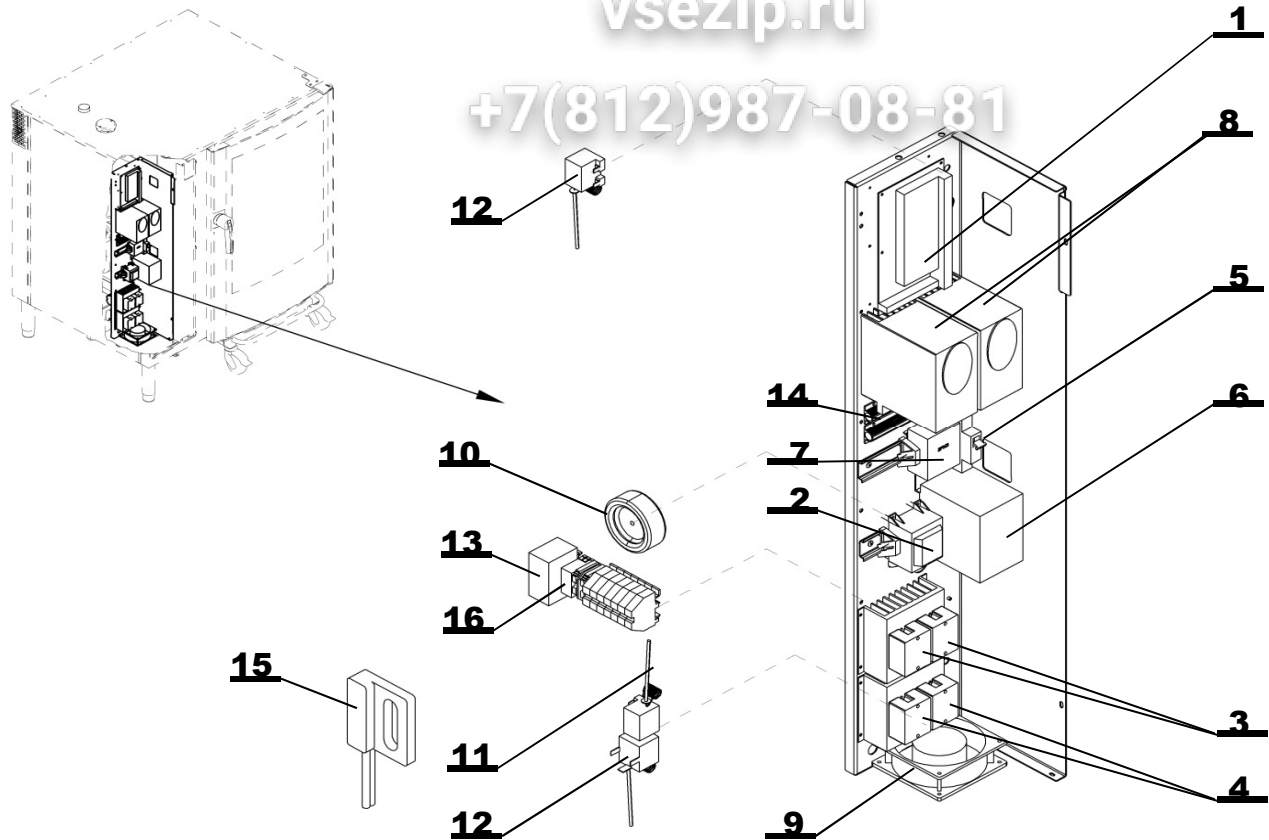

Зип-Общепит

vsezip.ru

+7(812)987-08-81

Position	Code	Name	For type of combi steamer			
			B1221i	B1221b	O1221i	O1221b
1	EA14-0080	POWER SUPPLY BOARD VISION -R04.1	•	•		
2	EA13-0008	TRANSFORMER TRONIC 17V	•	•		
3	EA02-0203	SOLID STATE RELAY SOB965660		•		
4	EA02-0203	SOLID STATE RELAY SOB965660	•	•		
5	EA03-0016	CIRCUIT BREAKER	•	•		
6	EA02-0006	CONTACTOR (LC1D50P7)	•	•		
7	EA13-0109	SUPPRESSOR	•	•		
8	EA13-0400	FREQUENCY CONVERTER	•	•		
9	ZA21-0007	FAN SUNNON	•	•		
10	EA13-0009	TRANSFORMER 1TT63P2 230V/11,5V	•	•		
11	EA04-0011	THERMAL FUSE BOILER 140 °C		•		
12	EA04-0012	THERM. FUSE FOR SPACE 360°C	•	•		
13	EA13-0058	SUPPRESSION COMPONENT FC611 13b	•	•		
14	EA16-0041	RESISTOR VW3TR342150RJ	•	•		
15	EA01-0016	DOOR SWITCH 1221, 2011, 2021	•	•		
16	EA13-0056	SUPPRESSION COMPONENT TS811 1022B	•	•		

Note:

7+8+14	EA13-0402	KIT RETIGO VISION	•	•