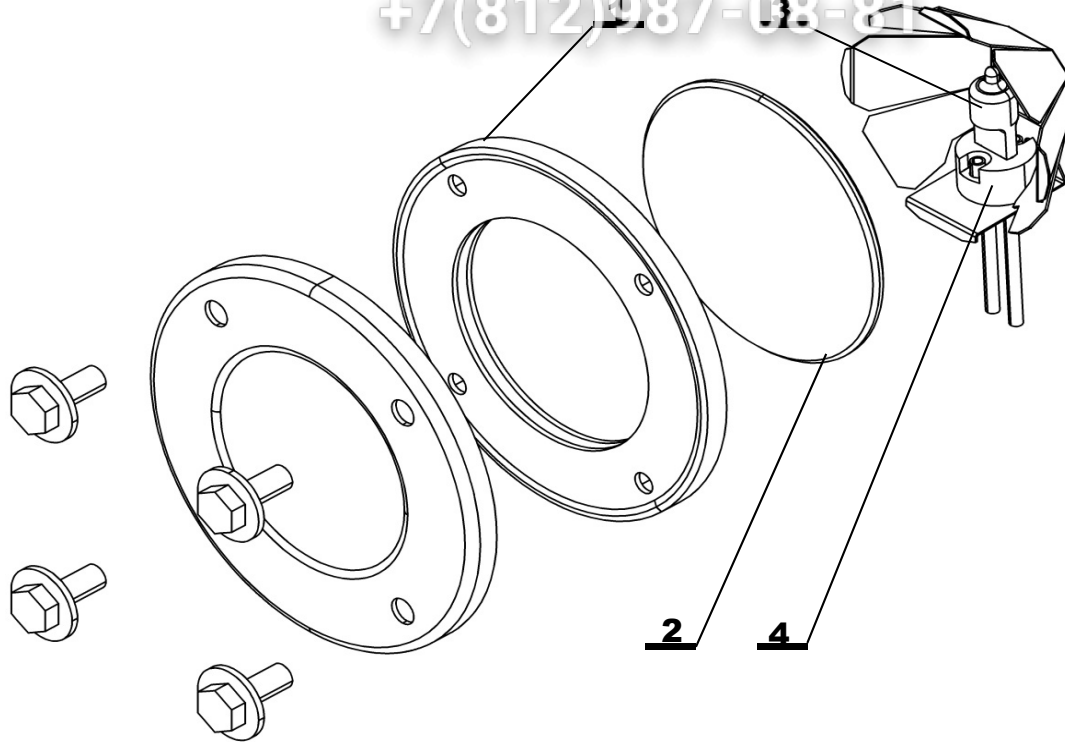

Зип-Общепит

vsezip.ru

+7(812)987-08-81

Position	Code	Name	For type of combi steamer			
			B1221i	B1221b	O1221i	O1221b
1	AX07-0005	LIGHT SEAL VISION	•	•	•	•
2	AX07-0004	GLASS PLATE	•	•	•	•
3	EA13-0100	HALOGEN LAMP	•	•	•	•
4	EA13-0101	HALOGEN LAMP BASE	•	•	•	•

Note: