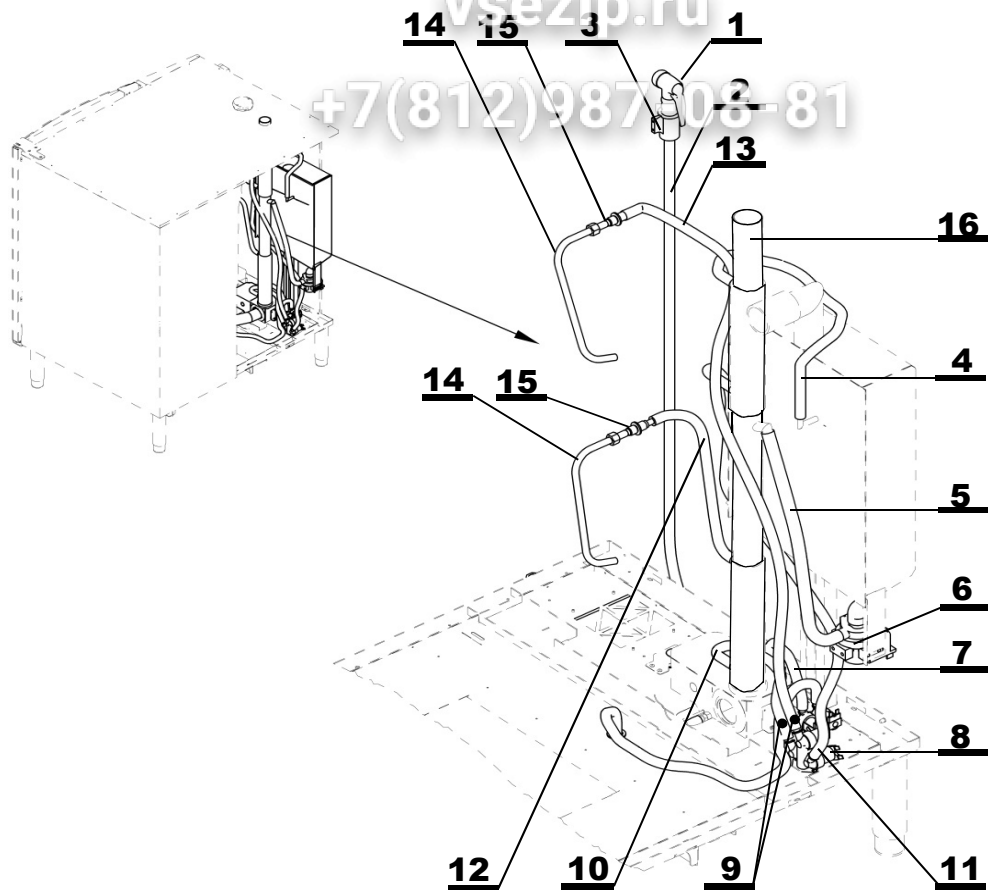

WATER DISTRIBUTION SYSTEM FOR BOILER

Position	Code	Name	For type of combi steamer			
			B1221i	B1221b	O1221i	O1221b
1	ZA15-0100	SHOWER KLARCO		•		•
2	ZA11-0904	RUBBER HOSE FOR SHOWER 2,1m		•		•
3	AT00-0002	SHOWER HOLDER KLARCO		•		•
4	AT26-0013	HOSE		•		•
5	AA26-0154	HOSE 16/22 - 600		•		•
6	EA12-0001	PUMP		•		•
7	AA26-0101	HOSE 10x3,6 - 350		•		•
8	EA12-0056	TRIPLE SOLENOID VALVE				•
9	EA12-0303	REDUCTION NOZZLE		•		•
10	AT26-0009	HOSE VALVE-RECUPERATOR		•		•
11	AT26-0012	HOSE VALVE-RED. VALVE		•		•
12	AT32-0017	HOSE ULKA		•		•
13	AA26-0113	HOSE 10x3,6 - 1500		•		•
14	AC12-0900	INJECTION PIPE VISION 1221		•		•
15	AC00-2500	BUSHING		•		•
16	AC05-2300	CHIMNEY 1221 Vision - boiler		•		•

Note: