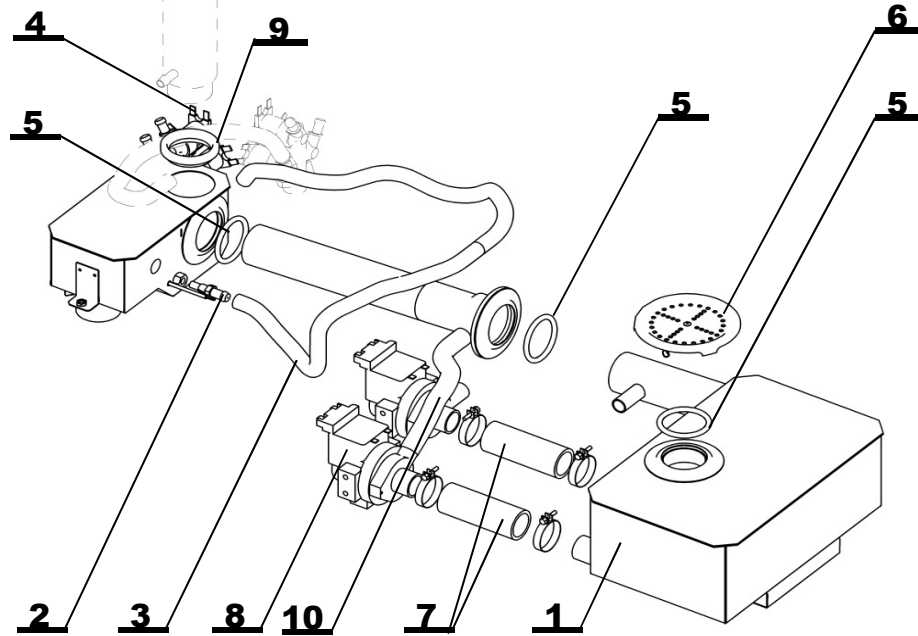

ДRAINAGE SYSTEM / Зип-Общепит

vsezip.ru

+7(812)987-08-81

Position	Code	Name	For type of combi steamer			
			B1221i	B1221b	O1221i	O1221b
1	AC32-1400	CLEANING BOX 1221	•	•		
2	AT01-0013	NOZZLE	•	•		
3	AT26-0012	HOSE VALVE-RED. VALVE	•	•		
4	EA12-0056	TRIPLE SOLENOID VALVE	•	•		
5	ZA13-1549	O-RING	•	•		
6	AC02-2202	DRAIN CAP	•	•		
7	AA00-0030	HOSE 70 mm BLACK	•	•		
8	EA12-0001	PUMP	•	•		
9	AX04-0002	SEAL ø 50	•	•		
10	AA26-0153	HOSE 16/22 - 200	•	•