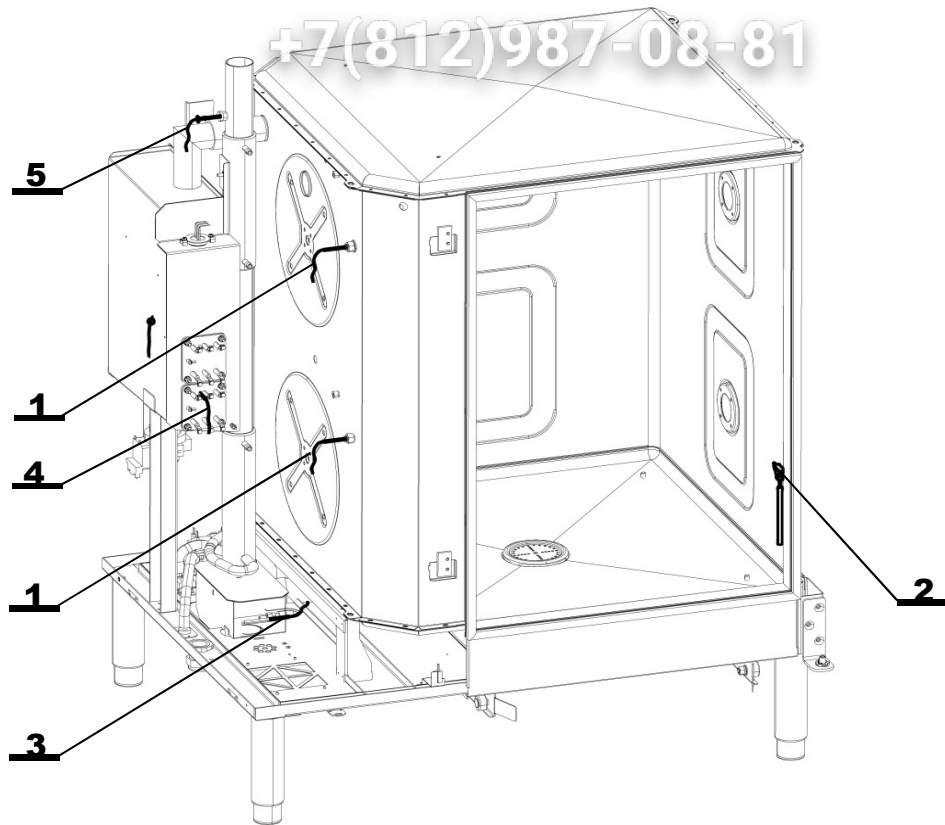

TEMPERATURE SENSORS

Зип Общежит

vsezip.ru

+7(812)987-08-81

Position	Code	Name	For type of combi steamer			
			B1221i	B1221b	O1221i	O1221b
1	EA10-0103	COOKING CHAMBER AND STEAM TEMP. SENSOR	•	•	•	•
2	EA10-0114	CORE PROBE (meat probe) - Blue - 4 point 1221, 2011, 2021	•	•		
2a	EA10-0112	CORE PROBE (meat probe) - Orange - 1 point 1221, 2011, 2021			•	•
3	EA10-0104	DRAIN and BOILER TEMP. SENSOR 623, 611, 1011, 1221	•	•	•	•
4	EA10-0104	DRAIN and BOILER TEMP. SENSOR 623, 611, 1011, 1221		•		•
5	EA10-0103	COOKING CHAMBER AND STEAM TEMP. SENSOR		•		•

Note: