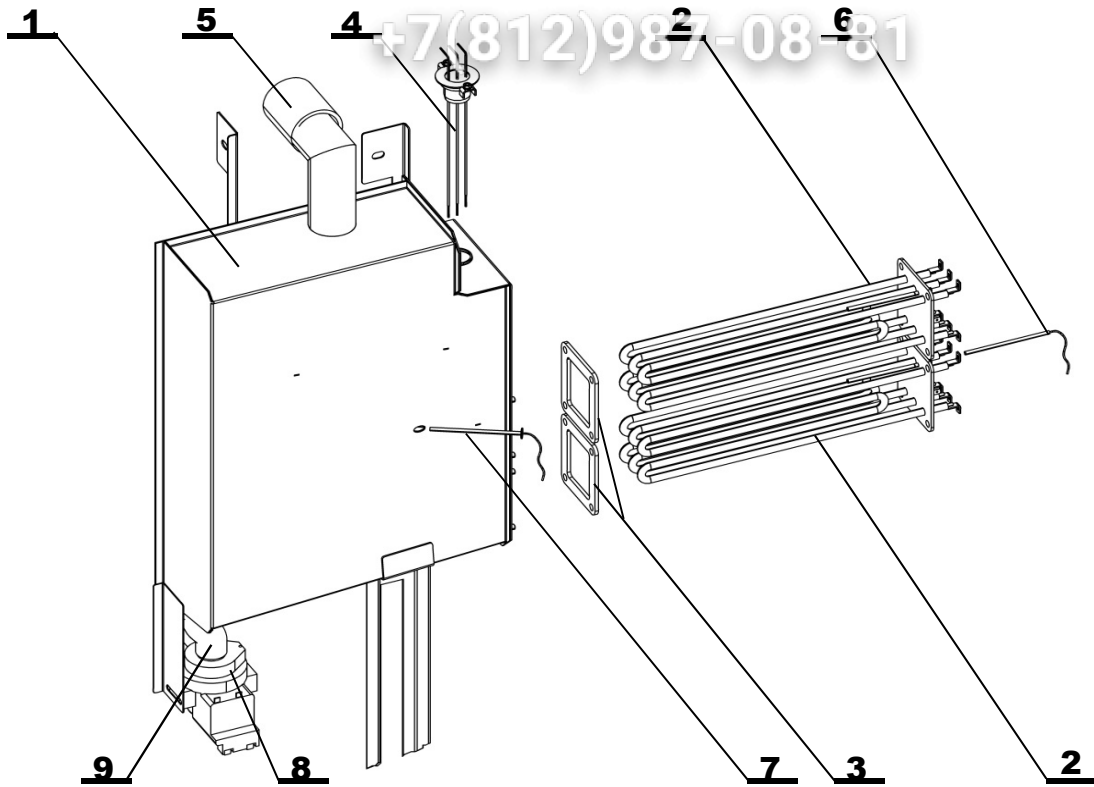

# Зип-Общепит

BOILER 12 VISION

vsezip.ru

+7(812)987-08-81

Position	Code	Name	For type of combi steamer			
			B1221i	B1221b	O1221i	O1221b
1	AC24-0900	BOILER 1221 VISION		•		•
2	EX24-0008	BOILER HEATING ELEMENT 12 kW VISION		•		•
3	AX24-0002	BOILER HEATING ELEMENT SEAL		•		•
4	AC24-0602	WATER LEVEL SENSOR VISION		•		•
5	ZA10-0501	SILICON TUBE CONNECTION		•		•
6	EA10-0104	DRAIN and BOILER TEMP. SENSOR 623, 611, 1011, 1221		•		•
7	EA04-0011	THERMAL FUSE BOILER 140 °C		•		•
8	EA12-0001	PUMP		•		•
9	ZA11-0901	CONNECTING HOSE PUMP-BOILER		•		•