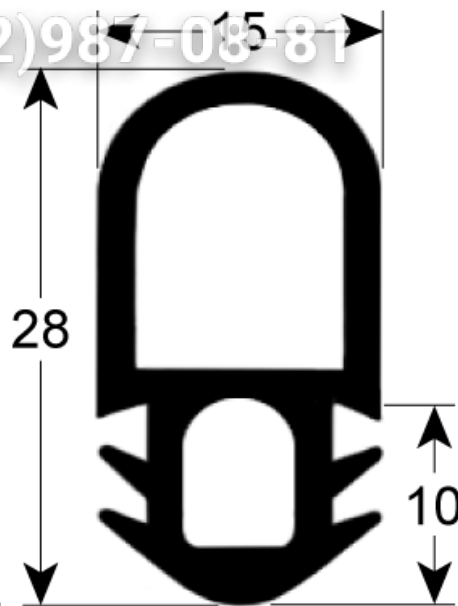

Зип-Общепит
gaskets

vsezip.ru
door seals

+7(812)987-08-81

STEINCO

with bolt hole

plastic

1

GEV No.	701306	Ref. No.	ZA16-0003
description	swivel castor ø 100mm bolt hole bolt hole ø 10.3mm housing plastic capacity 90kg bearing ball bearing wheel body polypropylene tread thermoplastic H 135mm wheel width 30mm Qty 1 pcs		
For models:	B1221b, B1221i, B2011b, B2011i, B2021b, B2021i, O1221b, O1221i, O2011b, O2011i, O2021b, O2021i		

1

GEV No.	701307¹	Ref. No.	ZA16-0004
description	swivel castor with swivel brake ø 100mm bolt hole bolt hole ø 10.3mm housing plastic capacity 90kg bearing ball bearing wheel body polypropylene tread thermoplastic H 135mm wheel width 30mm Qty 1 pcs		
For models:	B1221b, B1221i, B2011b, B2011i, B2021b, B2021i, O1221b, O1221i, O2011b, O2011i, O2021b, O2021i		

¹with swivel brake

gaskets for heated units

door seals

1

GEV No.	901461	Ref. No.	AX00-0002
description	door seal profile 2052 W 505mm L 620mm external size		

1

GEV No.	901701	Ref. No.	AX00-0003
description	door seal profile 2052 W 615mm L 755mm external size