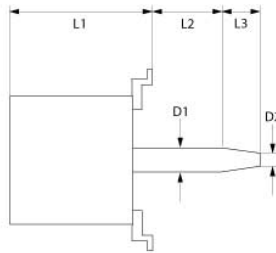

GEV No.	499311	Ref. No.	AA11-0016 EA11-0014 EA11-14
description	fan motor 440V 3 phase 50Hz 0.3kW 1410rpm speeds 1 L1 130mm L2 22mm L3 38mm M10 1.2/0.7A at 50Hz 1410rpm D1 ø 17mm D2 ø 13.5mm		
For models:	B1011b, B1011i, B1221b, B1221i, B2011b, B2011i, B2021b, B2021i, B611b, B611i, O1011b, O1011i, O1221b, O1221i, O2011b, O2011i, O2021b, O2021i, O611b, O611i