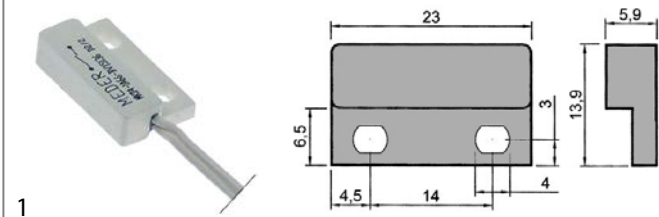

GEV No.	347994	Ref. No.	EA01-0015
description	magnetic switch L 23mm W 14mm 1NO 180V 0.5A P max. 10W connection cable cable length 700mm		

lamps

screw-on/push-on fit

halogen lamp

for socket G4 / G6.35 / G9

GEV No.	357193	Ref. No.	EA13-0100
description	halogen lamp socket G4 12V 20W temp.-resist. 300°C OSRAM HALOSTAR OVEN		

GEV No.	359599	Ref. No.	EA13-0100
description	halogen lamp socket G4 12V 20W temp.-resist. 500°C		
For models:	B1011b, B1011i, B1221b, B1221i, B2011b, B2011i, B2021b, B2021i, B611b, B611i, B623i, O1011b, O1011i, O1221b, O1221i, O2011b, O2011i, O2021b, O2021i, O611b, O611i, O623i		

oven lamps

producer-specific oven lamps

RETIGO

GEV No.	357183	Ref. No.	AX07-0002
description	gasket graphite ø 37mm ID ø 31mm thickness 1.5mm for bulb socket		
accessories for	357183		

GEV No.	357182	Ref. No.	AX07-0001
description	lamp glass ø 37mm thickness 3mm