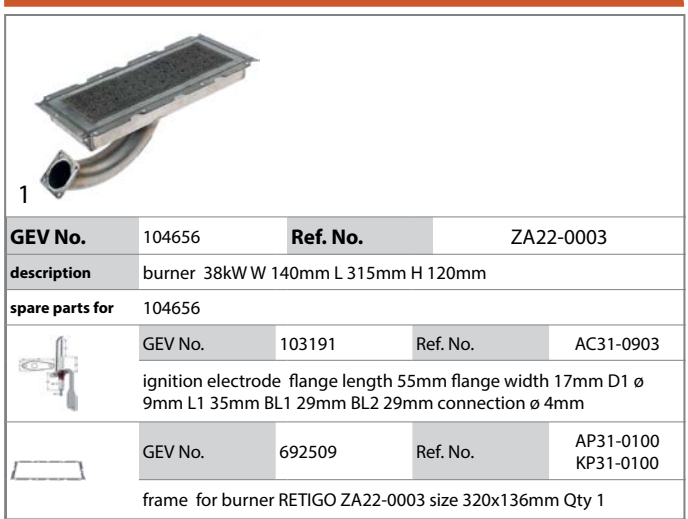

GEV No.	104656	Ref. No.	ZA22-0003
description	burner 38kW W 140mm L 315mm H 120mm		
spare parts for	104656		
	GEV No.	103191	Ref. No. AC31-0903
	ignition electrode flange length 55mm flange width 17mm D1 ø 9mm L1 35mm BL1 29mm BL2 29mm connection ø 4mm		
	GEV No.	692509	Ref. No. AP31-0100 KP31-0100
	frame for burner RETIGO ZA22-0003 size 320x136mm Qty 1		

Table continues overleaf

gas components