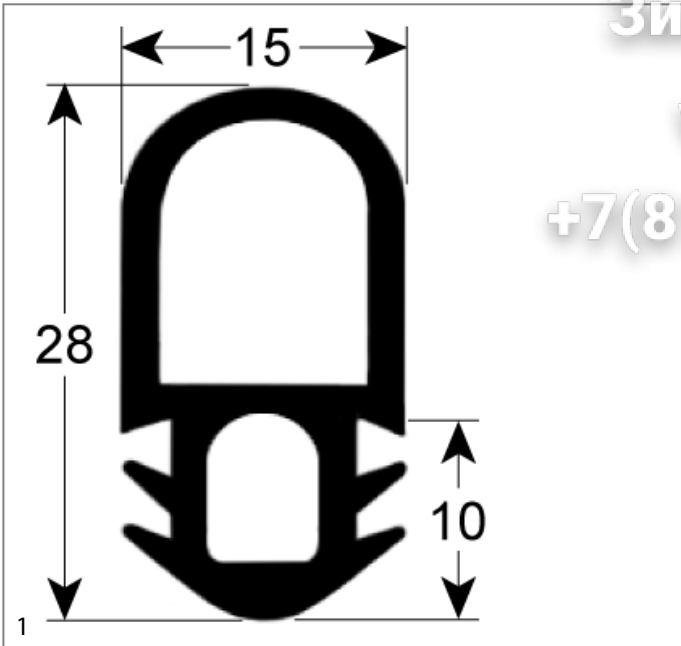

Зип Общепит

vsezip.ru

+7(812)937-08-81

GEV No.	902552	Ref. No.	AX00-0004
description	door seal profile 2052 W 660mm L 1420mm external size Qty 1