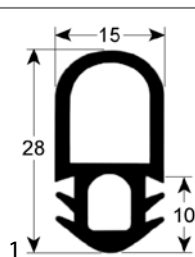

1

GEV No.	901701	Ref. No.	AX00-0003
description	door seal profile 2052 W 615mm L 755mm external size