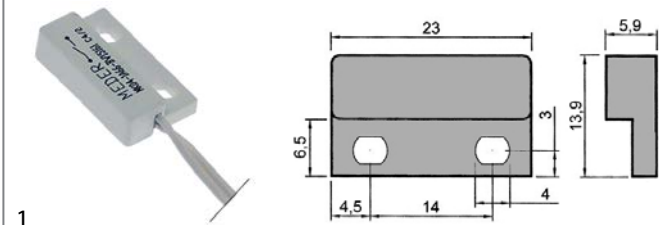

switches and momentary switches

magnetic switches

23x14mm

GEV No.	347995	Ref. No.	EA01-0015
description	magnetic switch L 23mm W 14mm 1NO 180V 0.5A P max. 10W connection cable cable length 500mm		
For models:	B1011b, B1011i, B611b, B611i, B623i, O1011b, O1011i, O611b, O611i, O623i