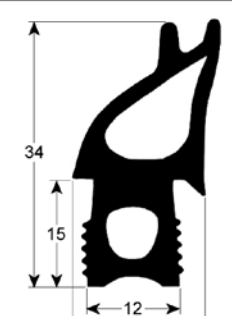

GEV No.	902106	Ref. No.	20300235 30300135
description	door seal profile 2735 W 490mm L 690mm external size Qty 1		

mechanical components, equipment accessories