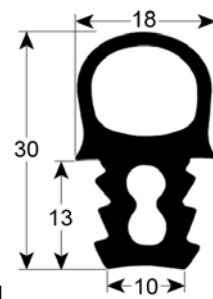

GEV No.	901440	Ref. No.	037063
description	door seal profile 2073 W 490mm L 560mm external size Qty 1 suitable for HOUNO 1.06-99