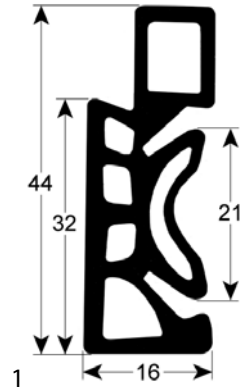

gaskets for tray rack trolleys

GEV No.	902529	Ref. No.	30400325
description	tray rack trolley gasket profile 4150 L 540mm suitable for 1.16/1.20 roll-in Qty 1