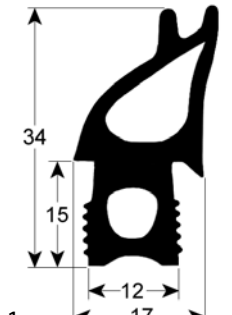

GEV No.	901387	Ref. No.	20300234 30300134
description	door seal profile 2735 W 490mm L 550mm external size Qty 1 dark grey