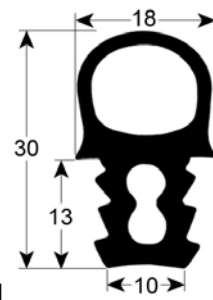

GEV No.	901652	Ref. No.	037066
description	door seal profile 2073 W 495mm L 955mm external size Qty 1