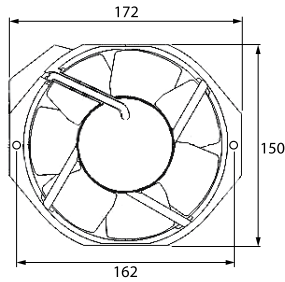

fans

axial fans

import

1

GEV No.	601080¹	Ref. No.	60211
description	axial fan L 119mm W 119mm H 38mm 230VAC 50/60Hz 23/20W bearing ball bearing connection male faston 2.8mm metal ADDA fan wheel ø 110mm temp.-resist. 70°C		
accessories for	601080		
	GEV No.	550898	Ref. No. —
	connecting cable cable length 2000mm connection F 2.8 connection distance 7.9mm for axial flow fan		
	GEV No.	692519	Ref. No. —
	guard L 120mm W 120mm plastic		

¹with ball bearings

1

GEV No.	601706¹	Ref. No.	N/A
description	axial fan L 172mm W 150mm H 51mm 230VAC 50/60Hz 69W bearing ball bearing connection male faston 3.2mm ADDA fan wheel ø 140mm		
accessories for	601706		
	GEV No.	550898	Ref. No. —
	connecting cable cable length 2000mm connection F 2.8 connection distance 7.9mm for axial flow fan		

¹with ball bearings

hot air motors

1

GEV No.	696843	Ref. No.	30700022
description	bush with spring ø 14mm ED ø 20mm H 12mm ID ø 8mm		

Зип Общепит

vsezip.ru

+7(812)987-08-81

1

GEV No.	601352	Ref. No.	60201
description	fan motor 380-400V 3 phase 50Hz 0.02/0.16kW 710/1390rpm speeds 2 L1 140mm L2 27mm L3 35mm M10R IT 0.2/0.5A power input 60/250W at 50Hz 710/1390rpm Y/YY type L7mw84D-148 no. T1 D1 ø 17mm D2 ø 13mm		

1

GEV No.	602004	Ref. No.	60306
description	fan wheel blades 12 D1 ø 350mm D2 ø 13mm D3 ø 16mm H1 133mm H2 14mm H3 32mm		

motors

gear motors

for ovens

for flues

1

GEV No.	501469	Ref. No.	20700012
description	ventilation valve FIBER type P255201B4T1 24V 50Hz 6rpm shaft ø 6mm L 88mm W 56mm H 55mm motor type M51B20R0000