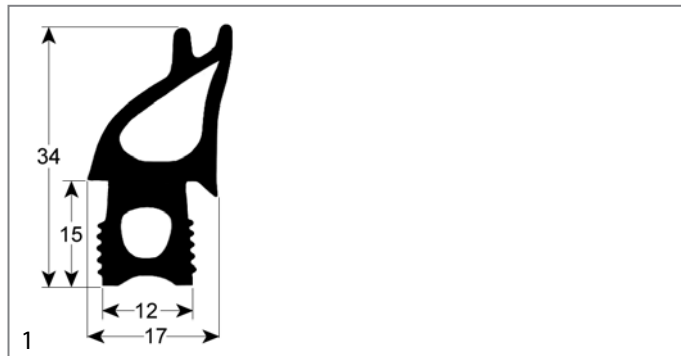

GEV No.	902537	Ref. No.	20300237 30300140
description	door seal profile 2735 W 683mm L 819mm outer plug size Qty 1