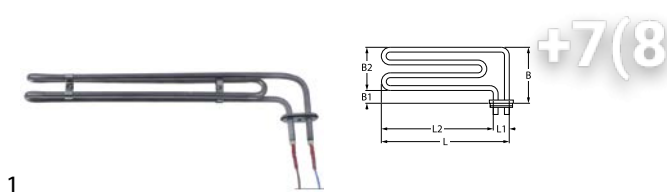

## with compression flange 50 x 26mm

<b>GEV No.</b>	419129	<b>Ref. No.</b>	072406 20720278
----------------	--------	-----------------	--------------------

**description** heating element 1300W 230V heating circuits 1 flange 50x26mm L 380mm W 60mm L1 31mm L2 345mm W1 20mm W2 33mm compression flange cable length 1500mm tube ø 8.5mm fittings