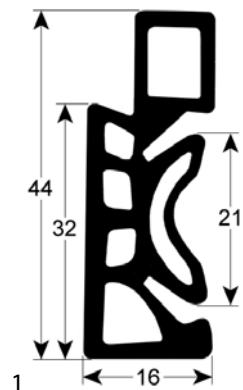

GEV No.	902530	Ref. No.	30400281
description	tray rack trolley gasket profile 4150 L 760mm suitable for 2.20 roll-in Qty 1