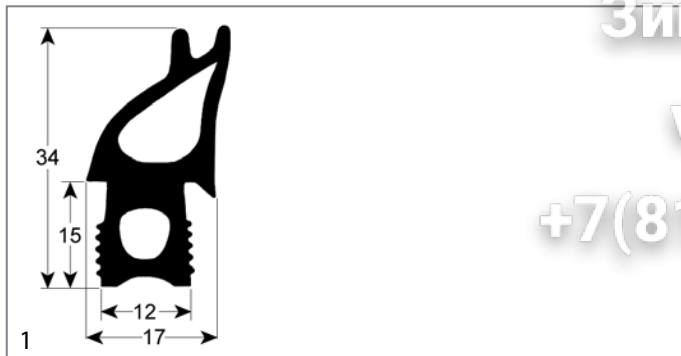

mechanical components, equipment accessories

Зип Общепит

vsezip.ru

+7(812)987-08-81

<b>GEV No.</b>	901386	<b>Ref. No.</b>	20300236 30300136
<b>description</b>	door seal profile 2735 W 490mm L 820mm external size Qty 1		