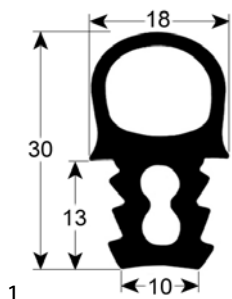

GEV No.	901670	Ref. No.	032904
description	door seal profile 2073 W 535mm L 835mm external size Qty 1