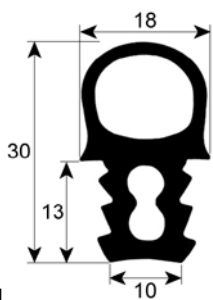

GEV No.	901459	Ref. No.	037065
description	door seal profile 2073 W 490mm L 810mm external size Qty 1