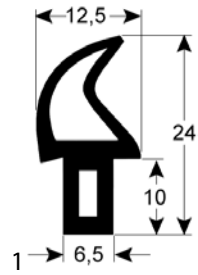

Зип-Общепит

O-rings

EPDM
Ø 21.89mm

+7(812)987-08-81

GEV No.	902535	Ref. No.	30300183
description	door seal profile 2739 L 1845mm Qty 1 suitable for HOUNO