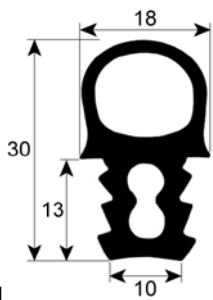

Зип Общепит

vsezip.ru

+7(812)987-08-81

GEV No.	901499	Ref. No.	037068
description	door seal profile 2073 W 490mm L 1465mm external size Qty 1 suitable for HOUNO 1.20-99