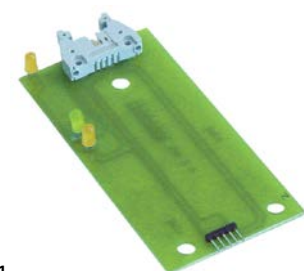

1

GEV No.	400210	Ref. No.	0124186
description	display PCB		
For models:	DV40 AB 1992, DV40N, DV80 AB 1992, FR30G AB 1992, FV20N, FV20T, FV25G AB 1992, FV30GS, FV40N AB 1992, FV40T, FV70T