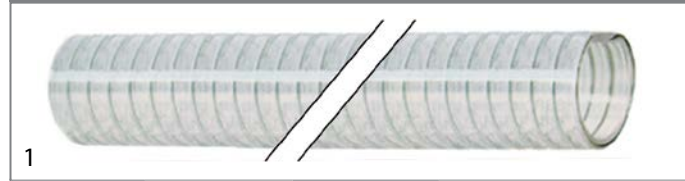

hoses wire reinforced

GEV No.	524356	Ref. No.	0640045
description	drain hose ID ø 22mm ED ø 28mm L 2m PVC wire reinforced