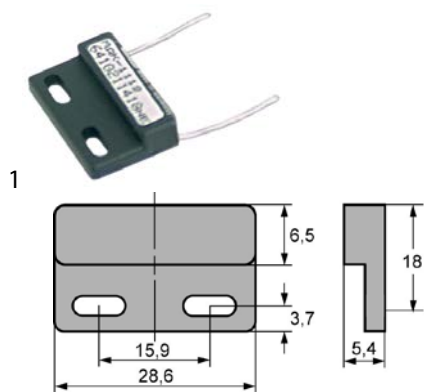

Зип Общепит

vsezip.ru

+7(812)987-08-81

46x26mm

GEV No.	345807	Ref. No.	0122037

description	magnetic switch L 29mm W 18mm 24V