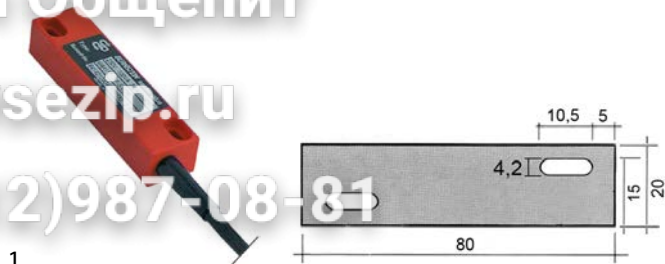

GEV No.	345801	Ref. No.	0122024 0122056

description	magnetic switch L 80mm W 20mm 1NO 250V 3A P max. 100W connection cable length 5000mm		

For models:	DV270B AB 1988, FV250B AB 1988		

80x30mm