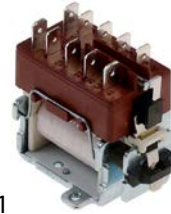

1

GEV No.	380121	Ref. No.	0135221
description	small relay switch 230V main contacts 3NO/1NC auxiliary contacts knob ø70mm (227-piece) connection Faston 6.3mm type E3250 resistive load 16A		
For models:	DV100 AB 1980, DV100 AB 1983, DV120B, DV160 AB 1980, DV240B AB 1980, DV80, DV80 AB 1980, DV80 AB 1983, FV40GE, FV60E AB 1983