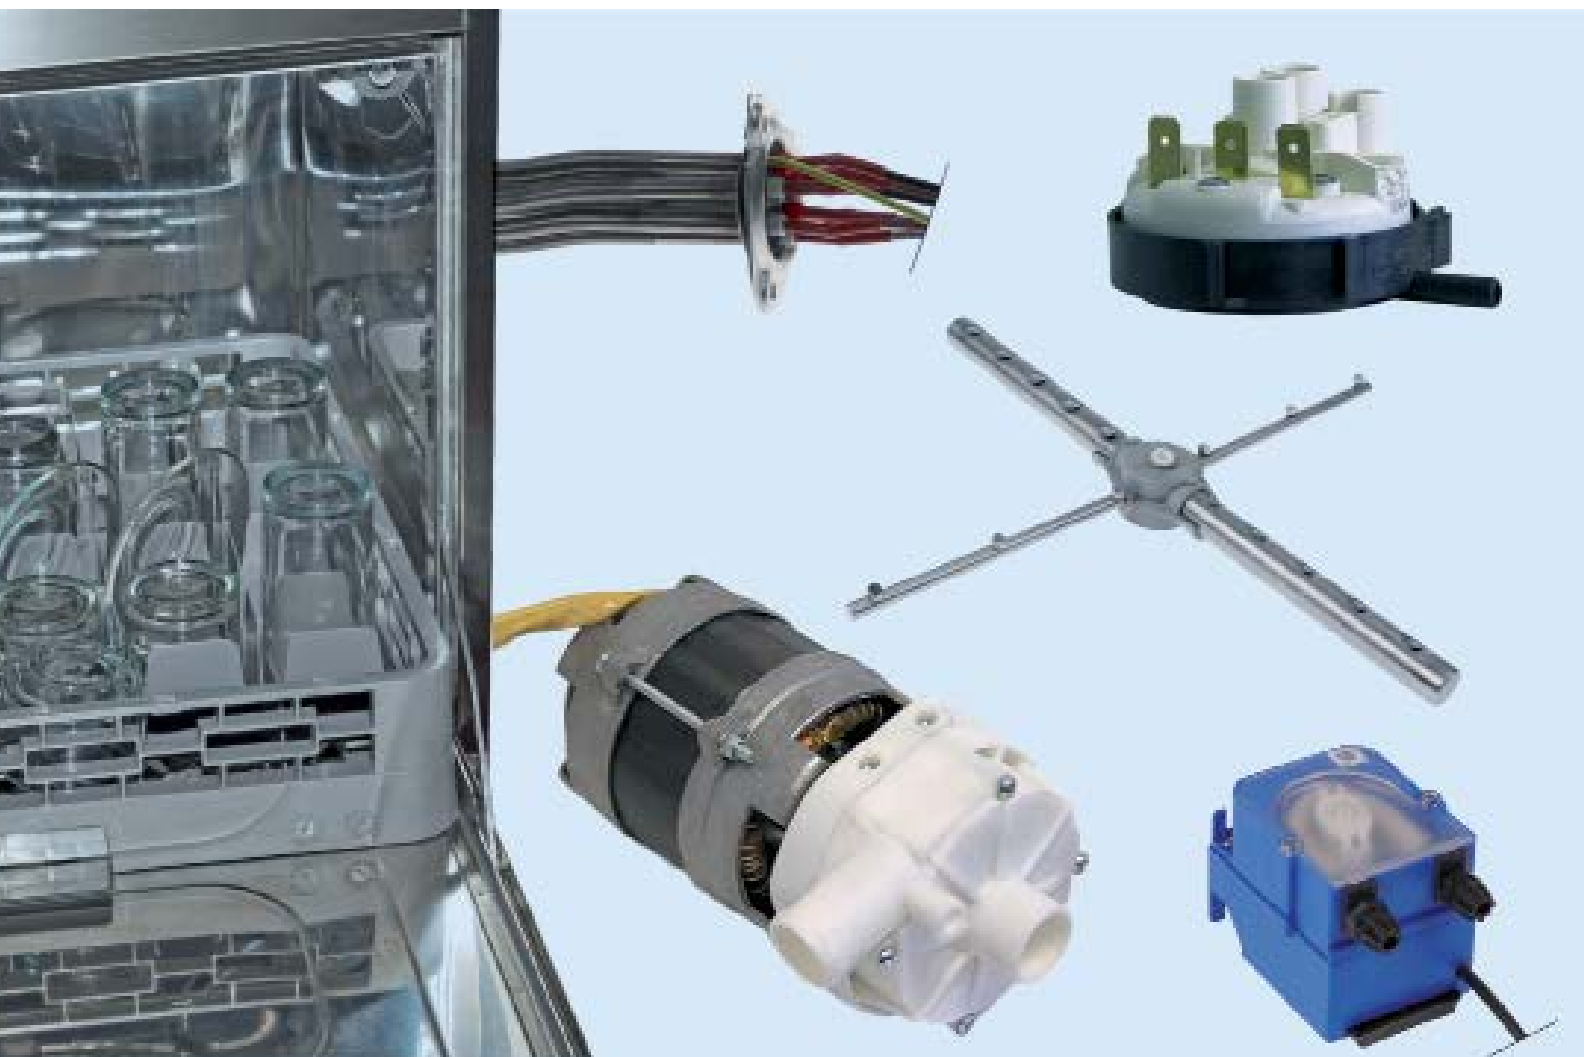

Spare parts suitable for

MEIKO

2018

Find the complete and up-to-date range of products in our GEV Webshop