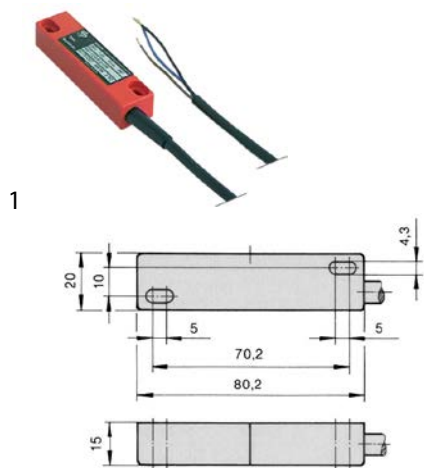

GEV No.	345803	Ref. No.	0122021

description	magnetic switch L 80mm W 20mm 1CO 250V 1A connection cable 80W		

accessories

magnets

GEV No.	347572	Ref. No.	9620695

description	magnet H 18mm ID ø 5.3mm ED ø 34mm plastic-coated