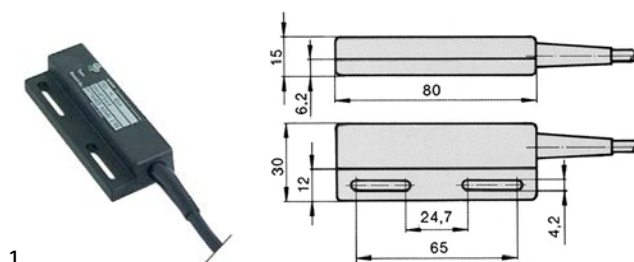

GEV No.	345806	Ref. No.	0122050

description	magnetic switch L 80mm W 30mm 1CO 250V 1A P max. 80W connection cable length 7500mm		

ø 6mm