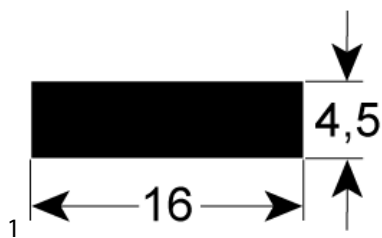

DIN-7603-C

GEV No.	510420	Ref. No.	0108019
description	gasket copper ED ø 19.9mm ID ø 14.3mm thickness 2mm Qty 1 pcs		
For models:	DV40 AB 1983, FR30G, FR40G AB 1976, FR40G AB 1983, FR40GUS AB 1976, FR40GUS AB 1983, FR60, FV25G AB 1986, FV40N AB 1983, FV50, FV60 AB 1976, FV60E AB 1983		

GEV No.	510424	Ref. No.	0409008
description	gasket copper ED ø 55mm ID ø 48mm thickness 2.2mm Centellen for thread 1½"		
For models:	DV100 AB 1980, DV100 AB 1983, DV120B, DV160 AB 1980, DV160 AB 1983, DV160 AB 1996, DV240B AB 1980, DV240B AB 1983, DV240B AB 1996, DV260B, DV270B AB 1992, DV40 AB 1983, DV80, DV80 AB 1983, DV80 AB 1992, EE60, EE90, FR30G, FR40G AB 1976, FR40G AB 1980, FR40G AB 1983, FR40GUS AB 1976, FR40GUS AB 1980, FR40GUS AB 1983, FR60, FV120B AB 1980, FV120B AB 1983, FV200B, FV240B AB 1980, FV240B AB 1983, FV250B AB 1992, FV25G AB 1986, FV30, FV40N AB 1980, FV40N AB 1983, FV50, FV50 M, FV60 AB 1973, FV60 AB 1976, FV60E AB 1983		

PTFE gaskets

GEV No.	512401	Ref. No.	9603787
description	flat gasket PTFE ED ø 16mm ID ø 10mm thickness 2mm Qty 1 pcs		
For models:	FV40.2M-MIKE2		

GEV No.	501175	Ref. No.	0403302
description	flat gasket PTFE ED ø 16mm ID ø 7mm thickness 1mm Qty 1 pcs		

shaft gaskets

GEV No.	698455	Ref. No.	9541786
description	shaft sealing set ID ø 18mm ED ø 26mm thickness 10.5mm		

special gaskets

door seals for dishwashers

GEV No.	504456	Ref. No.	0650080
description	door seal L 430mm W 16mm H 4.5mm rubber suitable for MEIKO