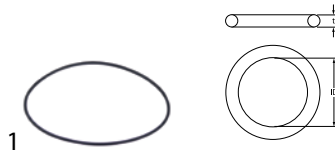

1

GEV No.	361311	Ref. No.	9541531
description	O-ring EPDM thickness 2mm ID ø 6mm Qty 1 pcs for type N6		

1

GEV No.	501419	Ref. No.	0401065
description	O-ring EPDM thickness 2mm ID ø 84mm Qty 1 pcs		

Зип Общепит