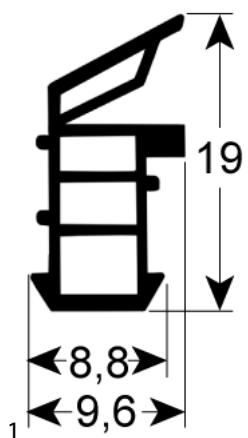

GEV No.	902061	Ref. No.	0415028 9503848 9650780
description	door seal L 480mm black