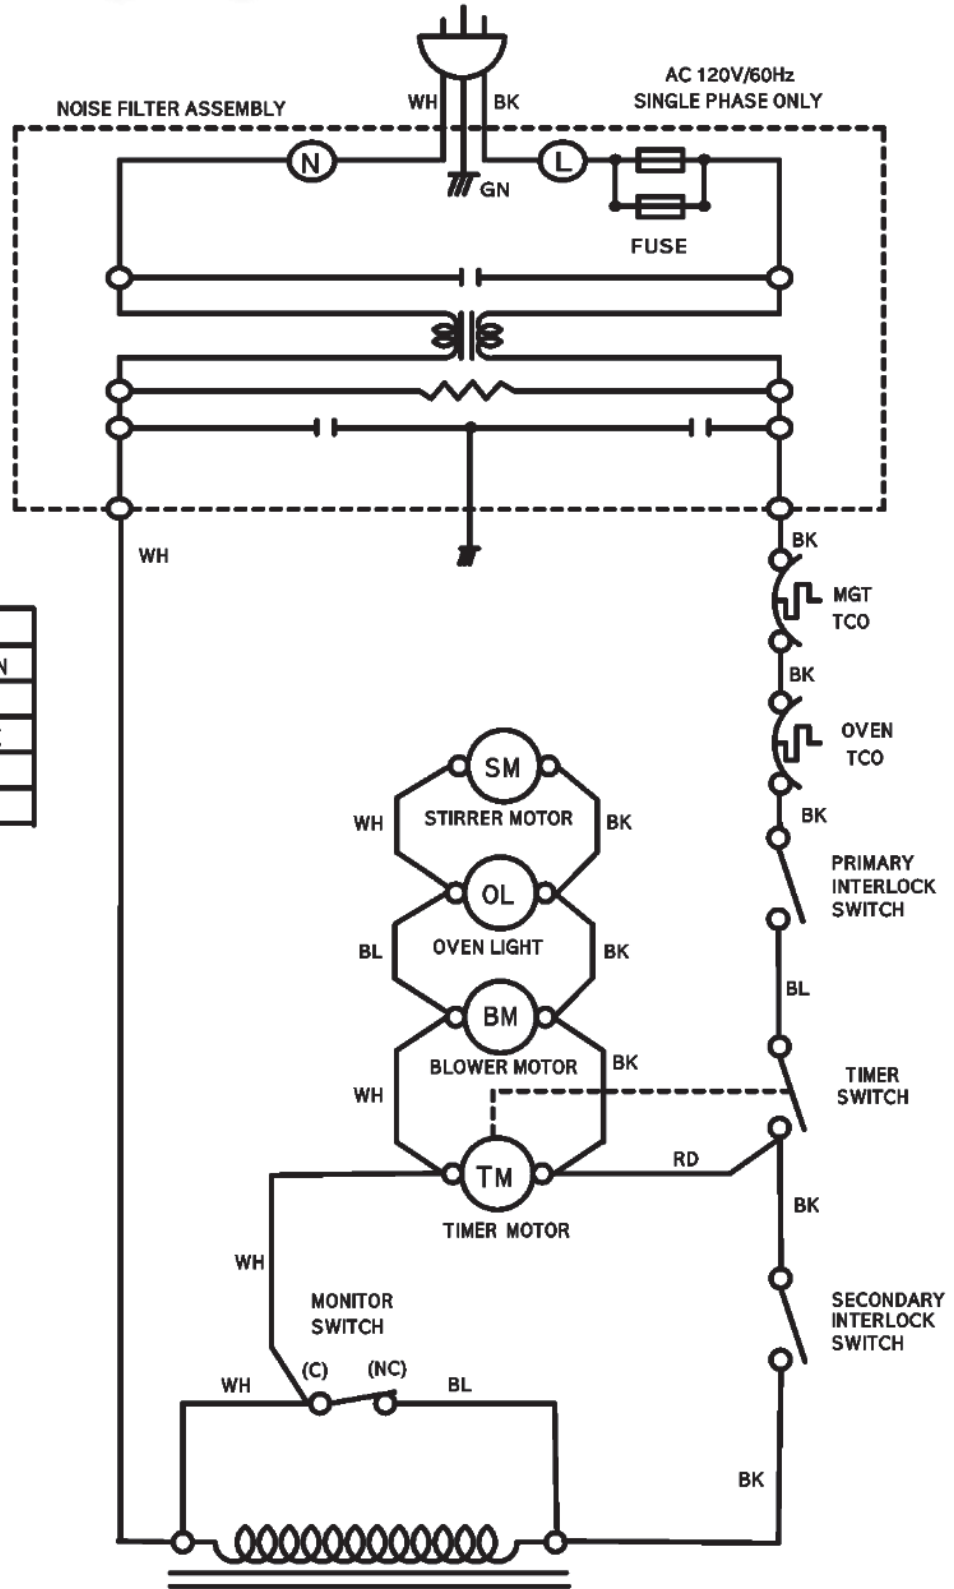

Зип Ощепит

vsezip.ru

+7(812)987-08-81

NOTE:
1.DOOR IS OPENED.
2.WIRE COLOR.

SYMBOL	COLOR
BN	BROWN
WH	WHITE
BK	BLACK
BL	BLUE
RD	RED