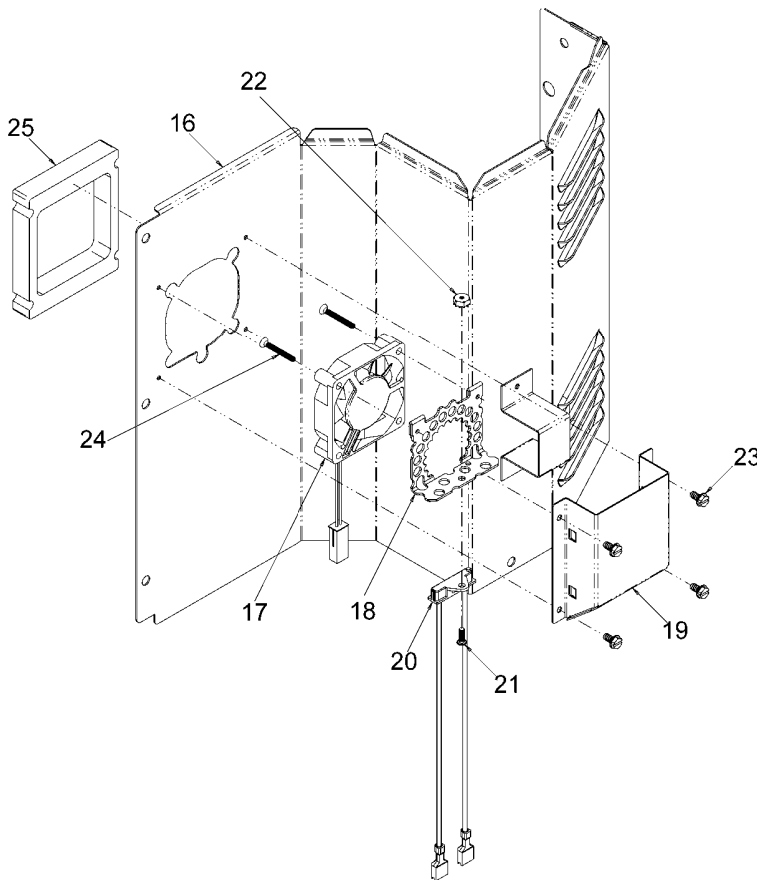

LOWER BACK PANEL / CAVITY EXHAUST FAN / CAVITY TCO