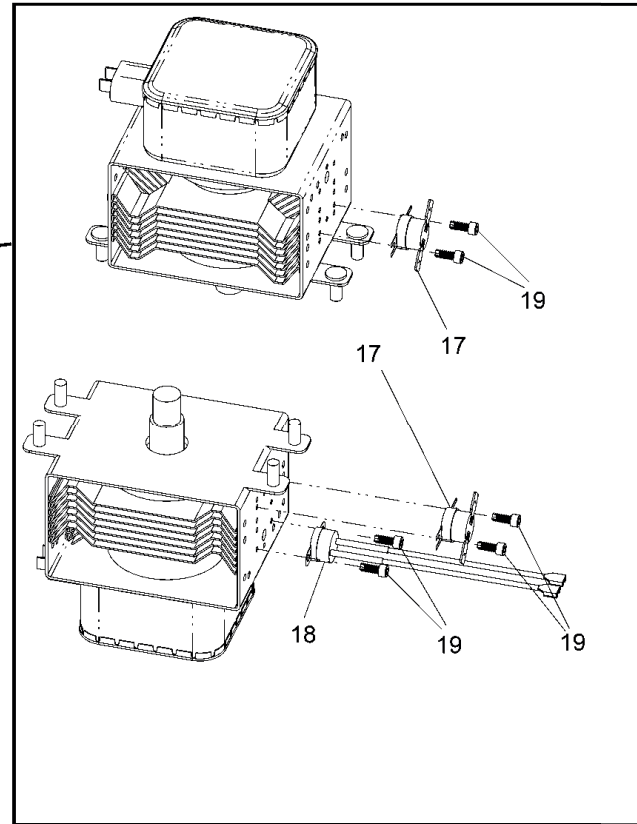

MAGNETRONS / GASKETS / TOUCH PANEL HARNESS / TRIAC CONTROL TRANSFORMER / HV TRANSFORMER