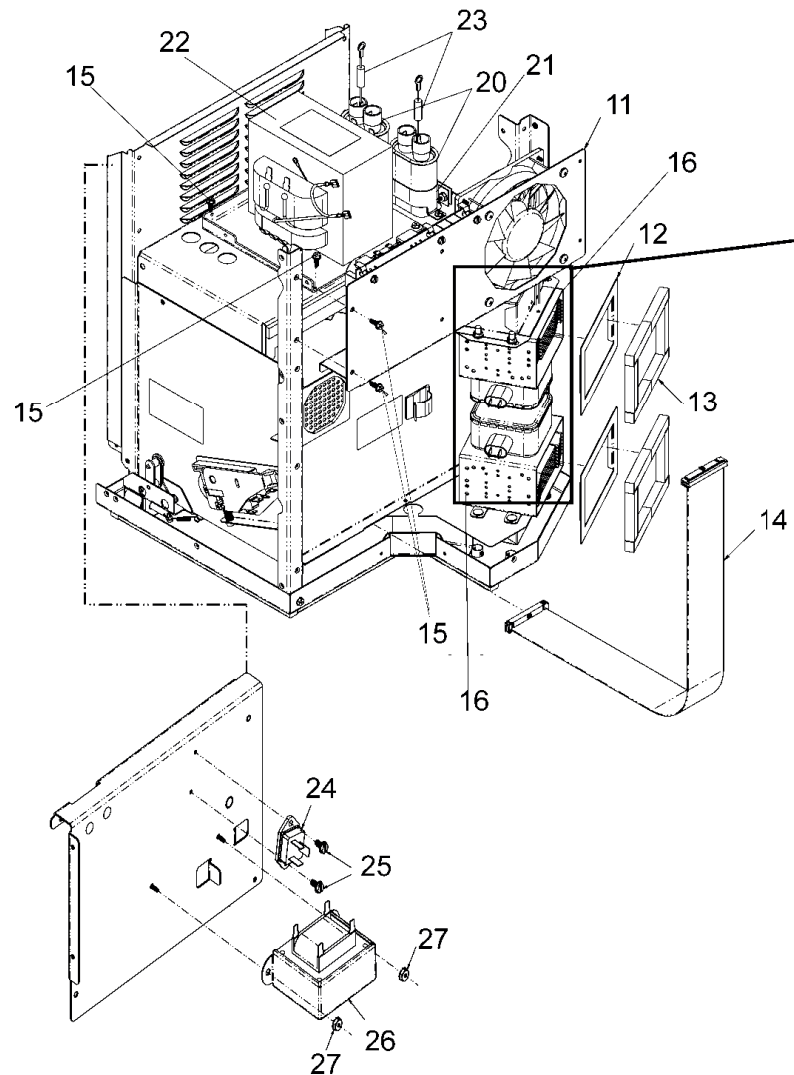

MAGNETRONS / GASKETS / TOUCH PANEL HARNESS / TRIAC CONTROL TRANSFORMER / HV TRANSFORMER