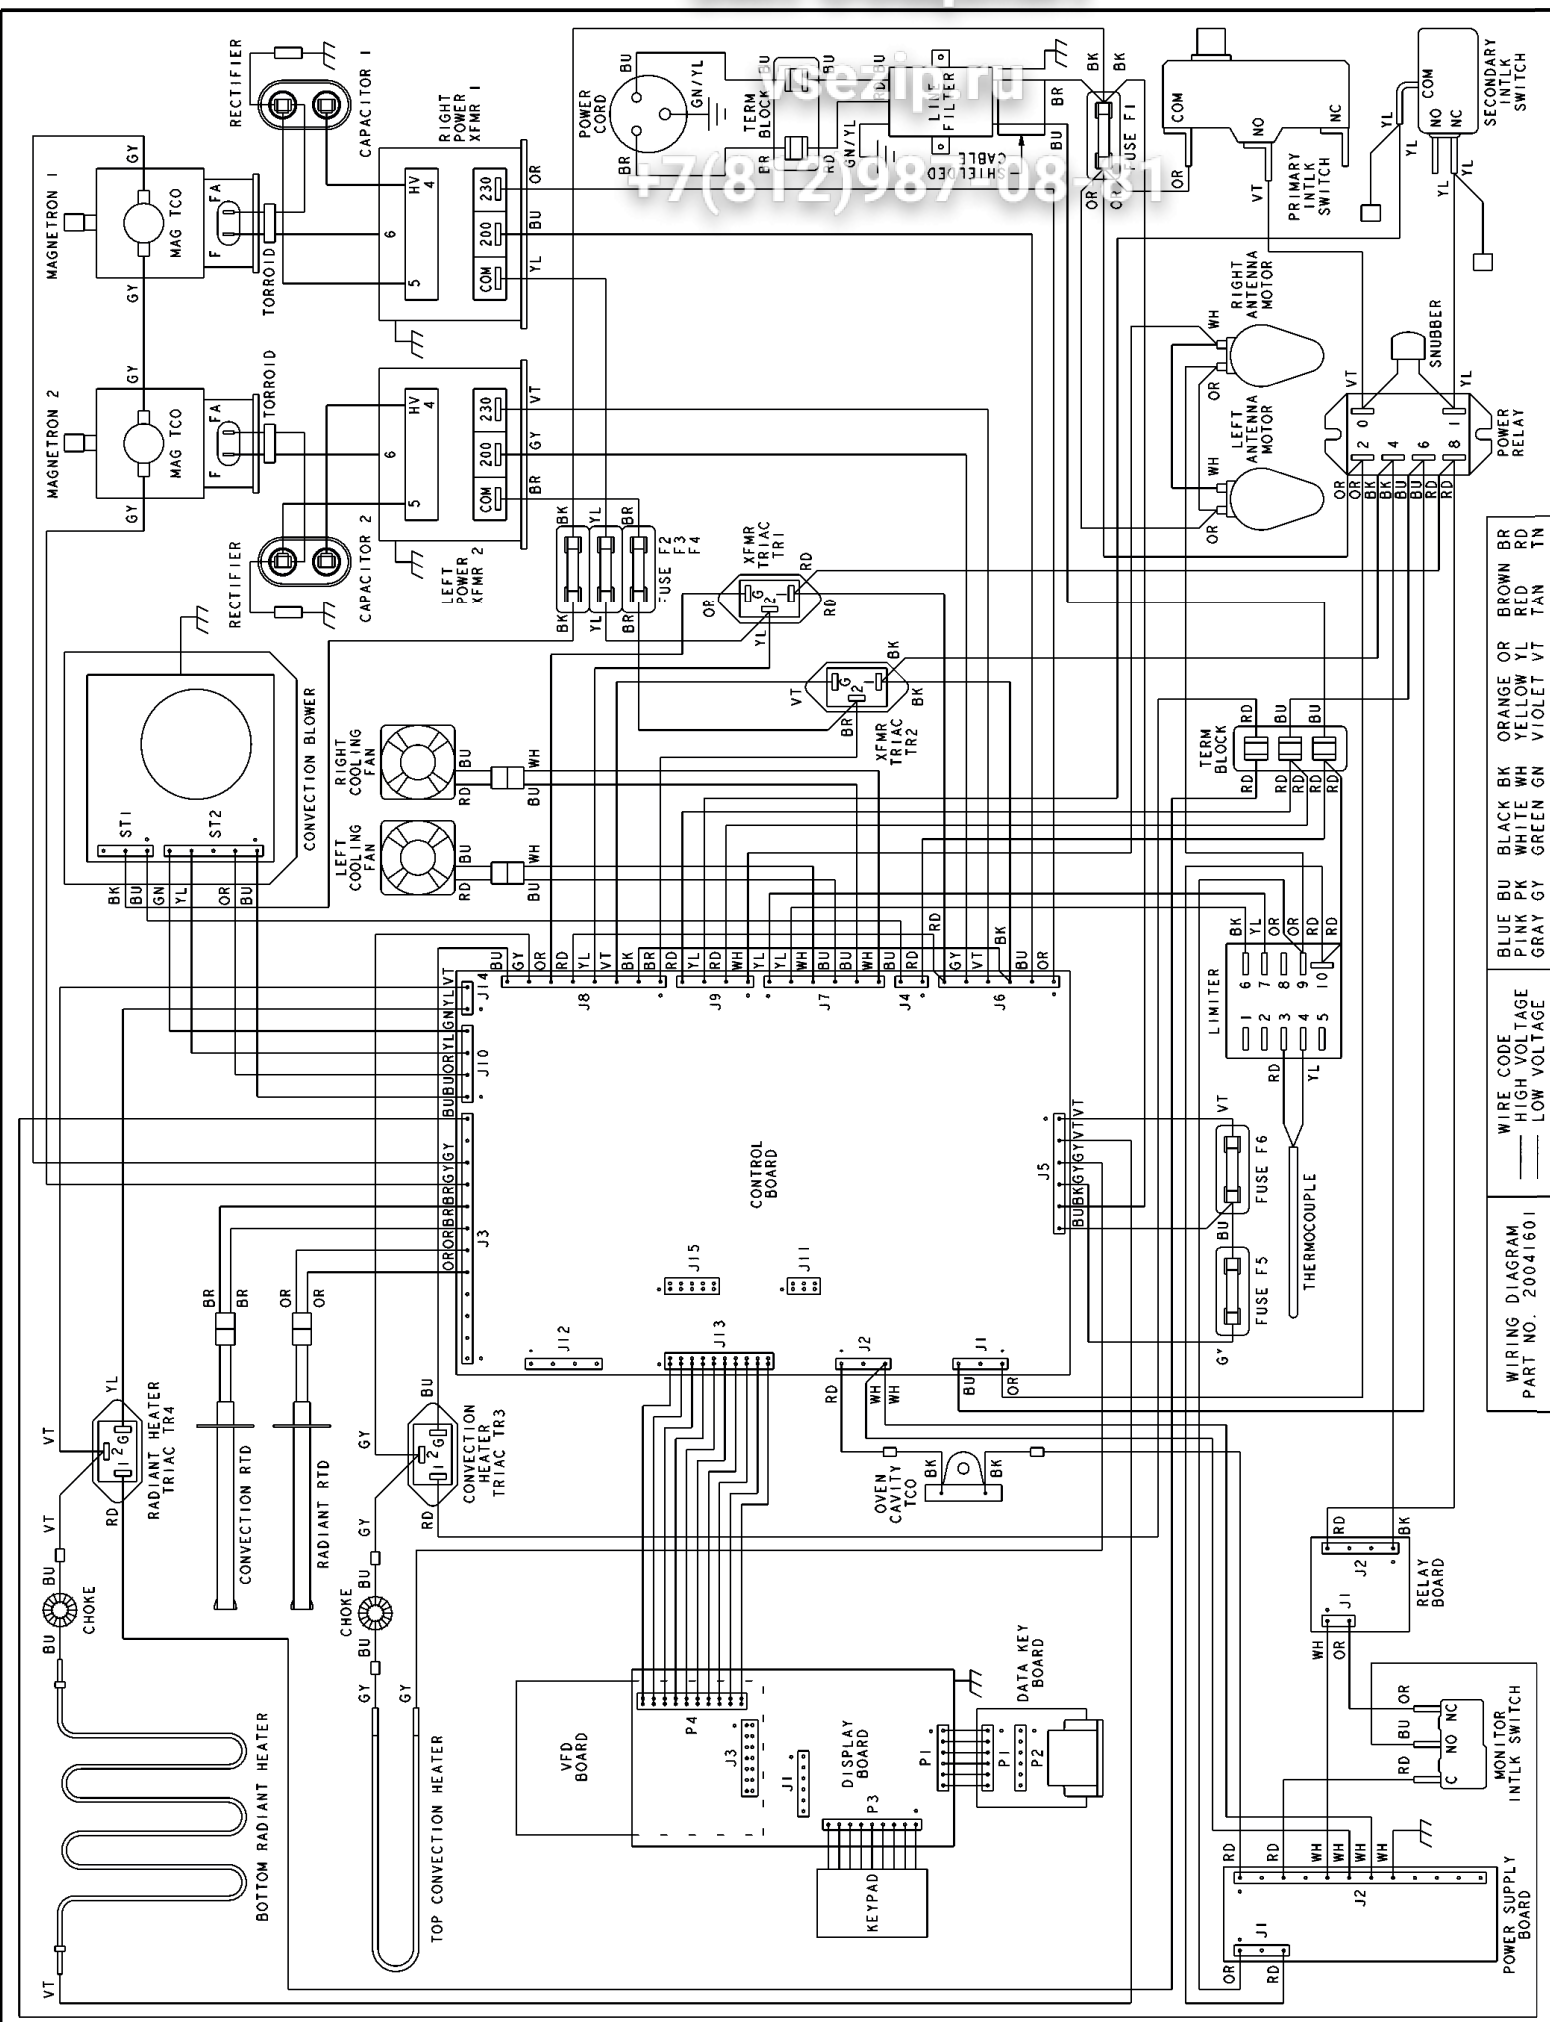

# WIRING DIAGRAM

www.electronicshobby.com

+7(812)987-0811

WIRE CODE	WIRE COLOR
—	HIGH VOLTAGE
—	LOW VOLTAGE
BU	BLUE
BU	BLACK
PK	PINK
OR	ORANGE
WH	WHITE
YL	YELLOW
VT	VIOLET
BR	BROWN
RD	RED
TN	TAN

WIRING DIAGRAM  
PART NO. 20041601