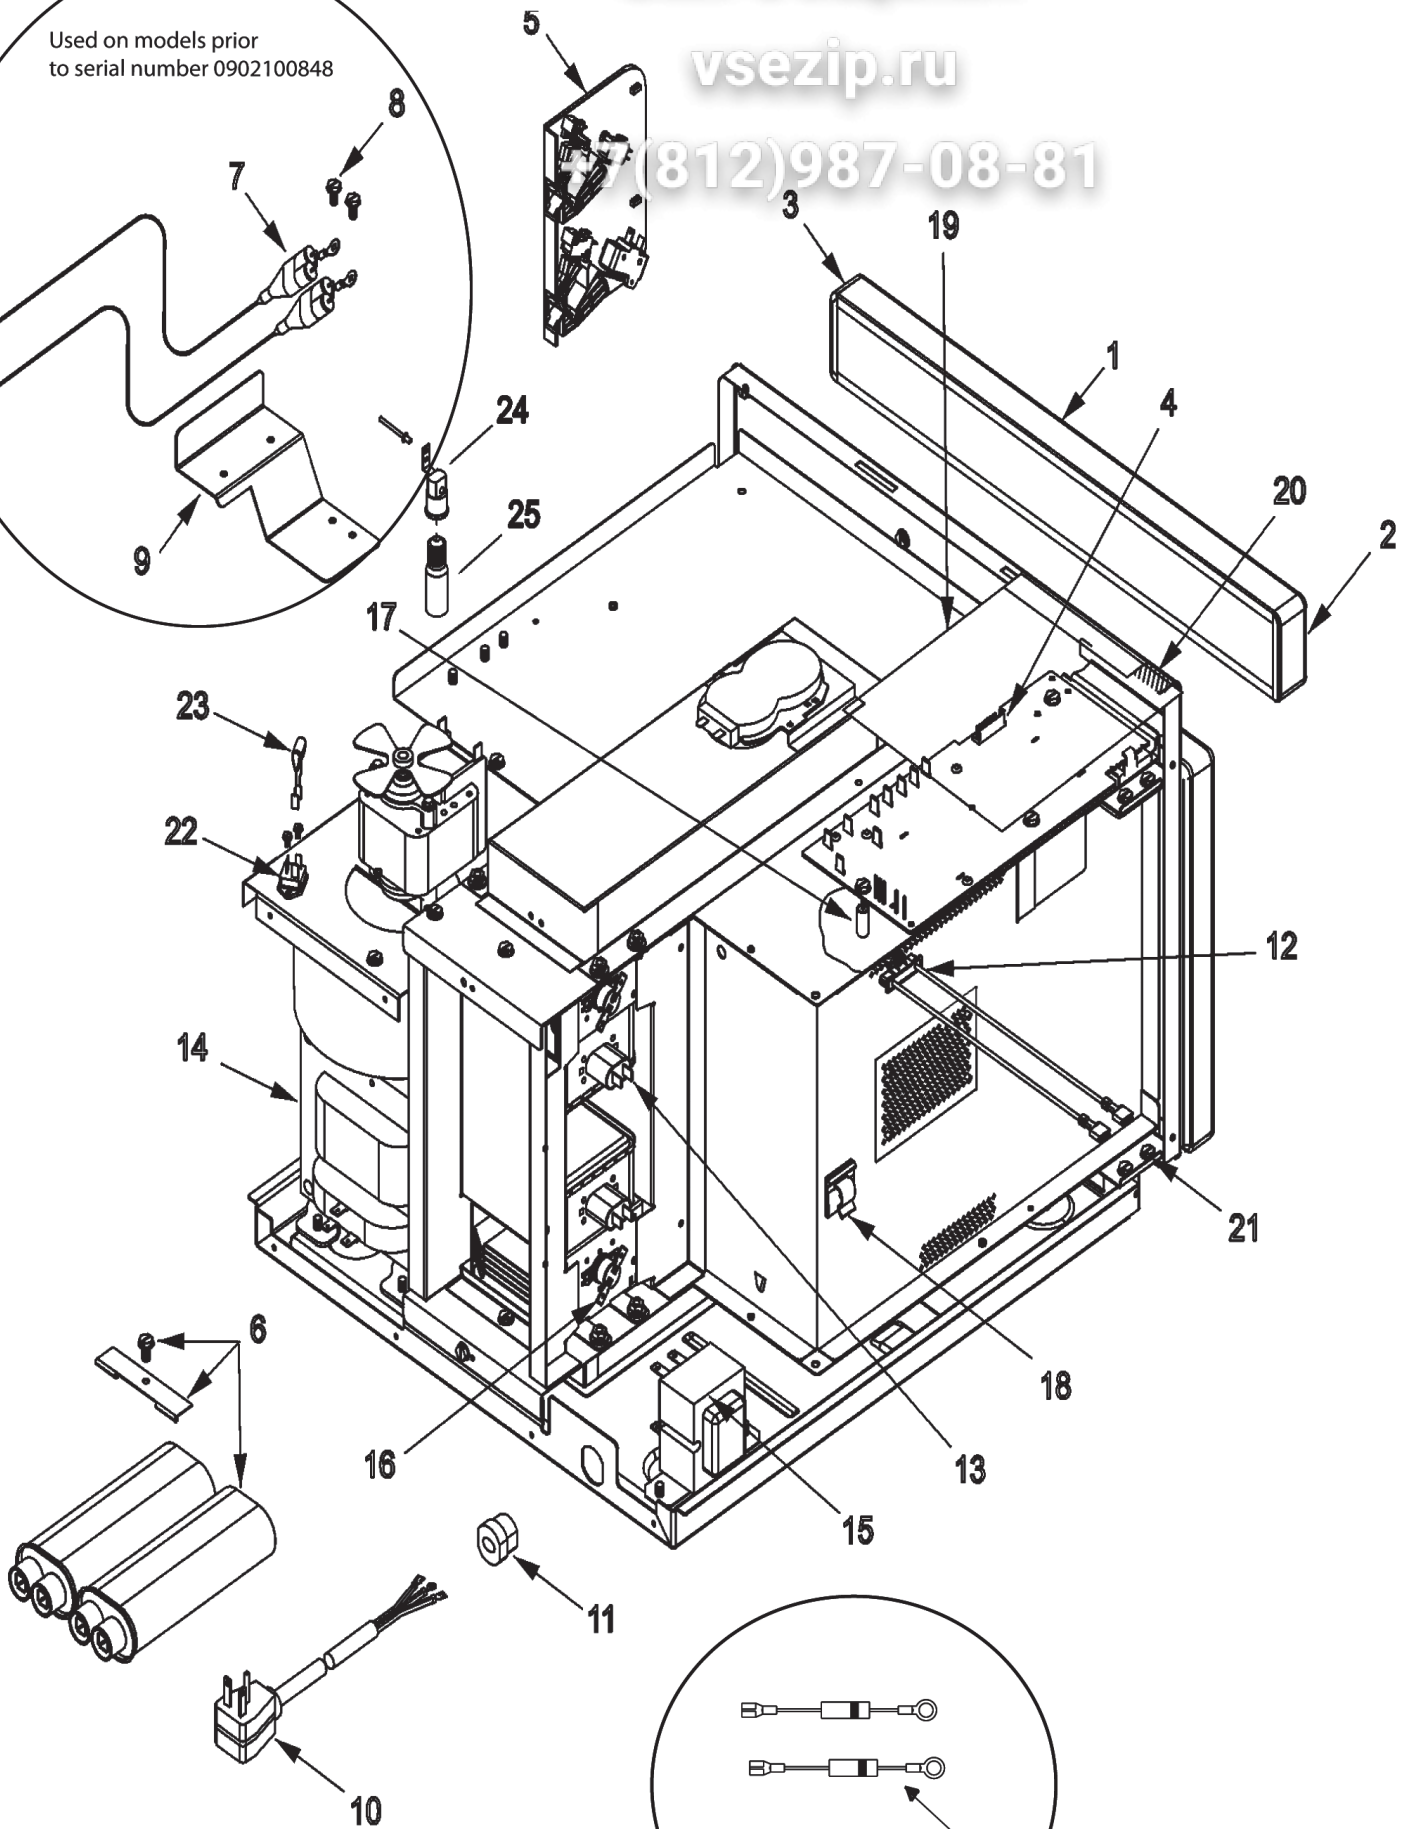

Зип Общепит

vsezip.ru

(812)987-08-81

Used on models prior to serial number 0902100848

Used on models starting at serial number 0902100848