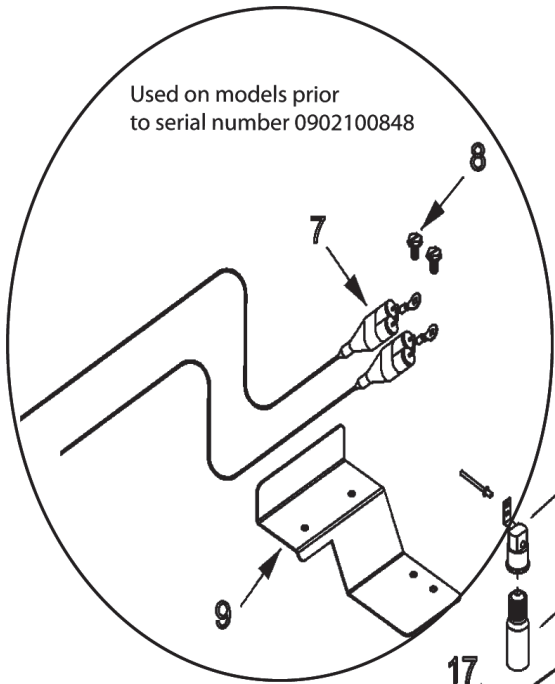

Зип Общепит

vsezip.ru

(812)987-08-81

Used on models prior to serial number 0902100848

Used on models starting at serial number 0902100848