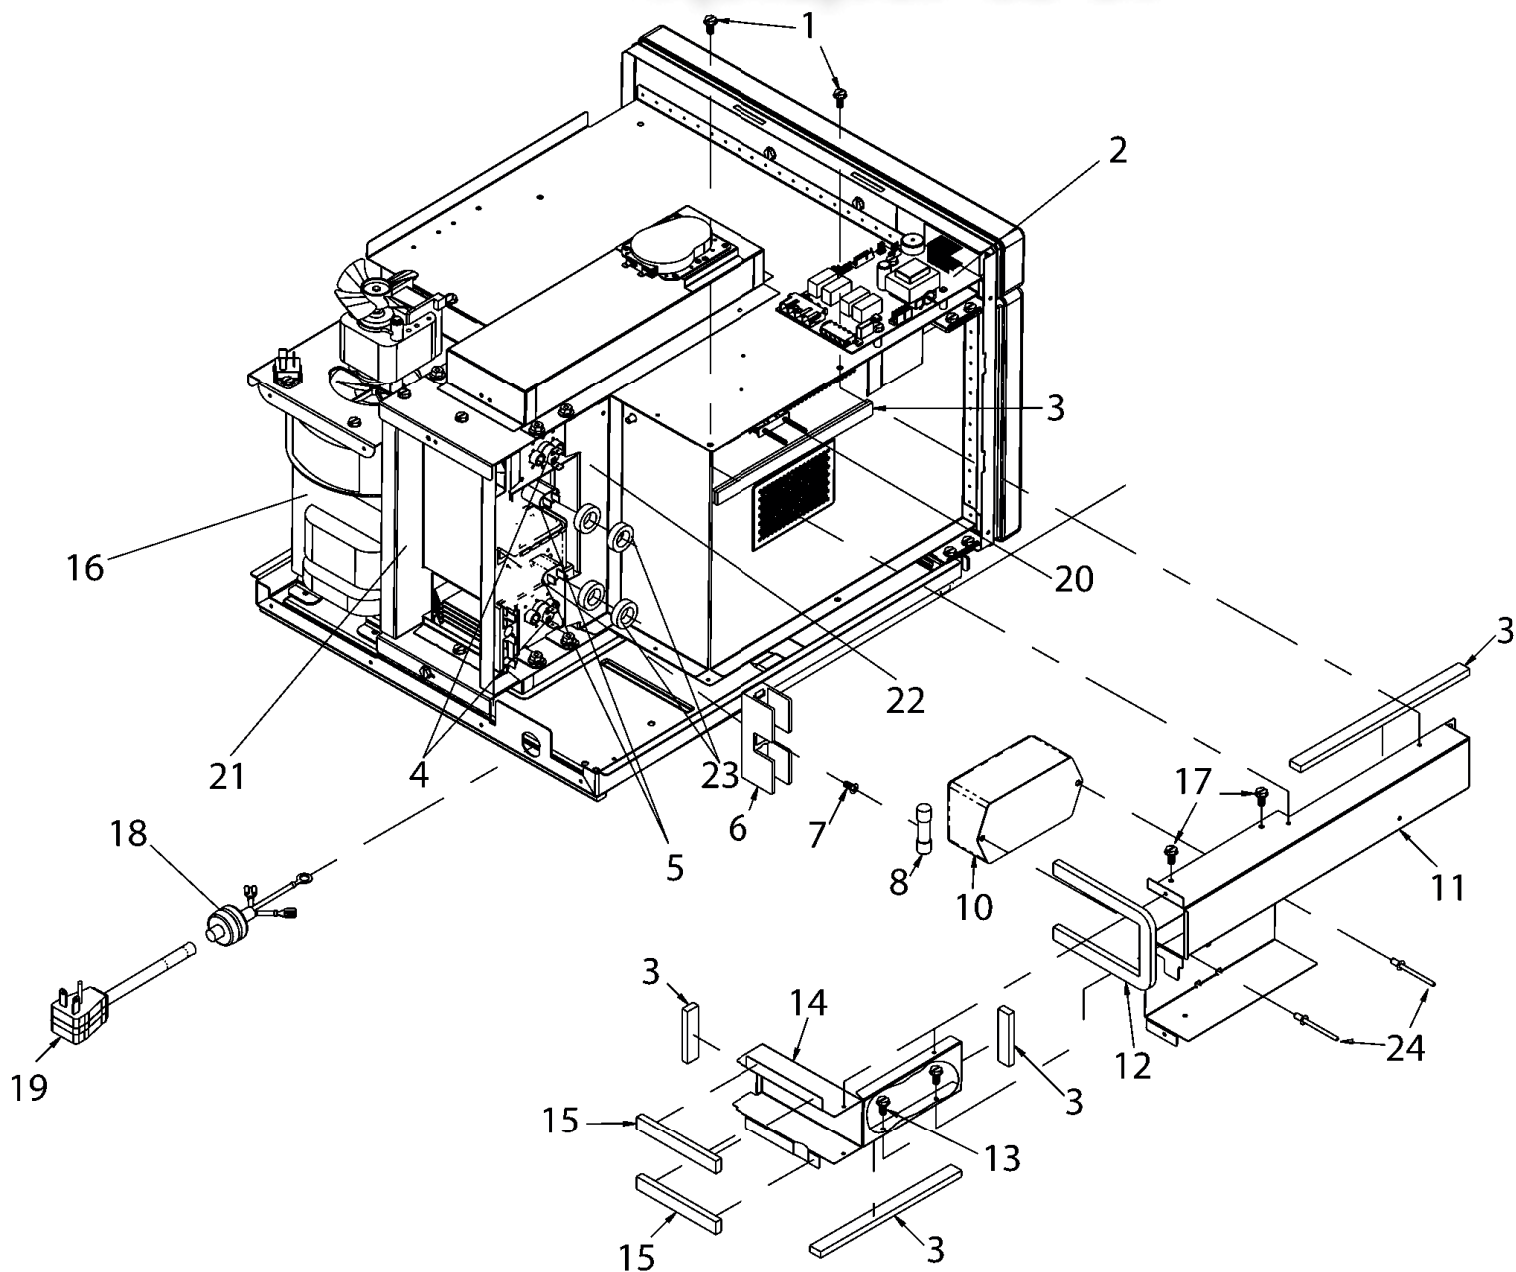

LV / HV CONTROL, MAGNETRON, DUCTS, FUSE

vsezip.ru

+7(812)987-08-81