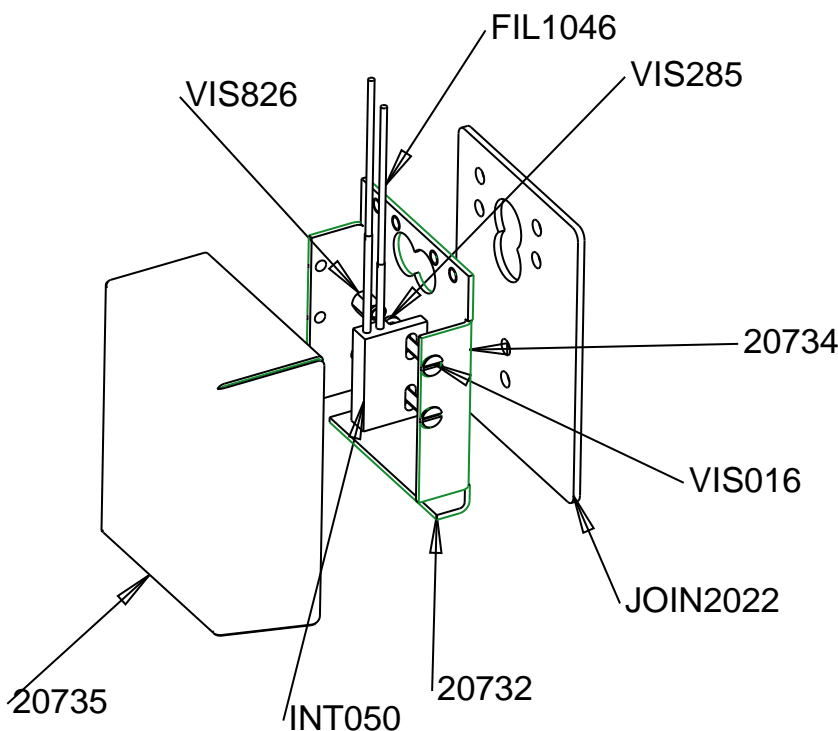

FACE AVANT FOUR

Эксплуатационная инструкция

vsezip.ru

+7(812)987-08-81

	6N	10N1/1	10N2/1	20N1/1	20N2/1
02	20062	20062	20258	20258	20258
43	RAC1003	RAC1003	RAC1000	RAC1000	RAC1000
01	20000	20001	20002	20003	20004
33	GRIL2001	GRIL2000	GRIL2000	GRIL2000	GRIL2000
42	MOT2002	MOT2001	MOT2001	MOT2001	MOT2001
03	20152	20100	20102		
04	20153	20101	20101		
13	20652			20353	

		6N	10N 1/1	10N 2/1	20N1/1 Puissance réduite	20N 1/1	20N2/1 Puissance réduite	20N 2/1
46	TRI230 TRI400 TRI415	RC306	RC309	RC080	RC307	RC309	RC2009	RC080
	TRI440	RC316	RC319	RC2026	RC317	RC319	RC2024	RC2026
	TRI480	RC321	RC324		RC322	RC324		
	TRI208	RC336	RC339	RC2017	RC338	RC339	RC051	RC2017
47	TRI230 TRI400 TRI415		RC310	RC081	RC308	RC310	RC2010	RC081
	TRI440		RC320	RC2025	RC318	RC320	RC2023	RC2025
	TRI480		RC325		RC323	RC325		
	TRI208		RC340	RC2016	RC337	RC340	RC052	RC2016

58	JOIN2016	JOINT TORIQUE DF801 110.49 X 5.33 78SH
59	20087	ENS. VIDANGE UC
60	TUY620	FLEXIBLE 10-15 LG:820MM

PREPARATION DETECTEUR PORTE

- VIS2007
- DECO2014
- CHAR2001
- 20660
- VIS042
- RAC1005
- DECO2044
- (42)
- MOT2001
- 20234
- 20430
- VIS354
- (47)
- RC310
- VIS196
- (13) 20652
- 20756
- ISOL2000
- CHAR2000
- 20100
- (3)
- GRIL