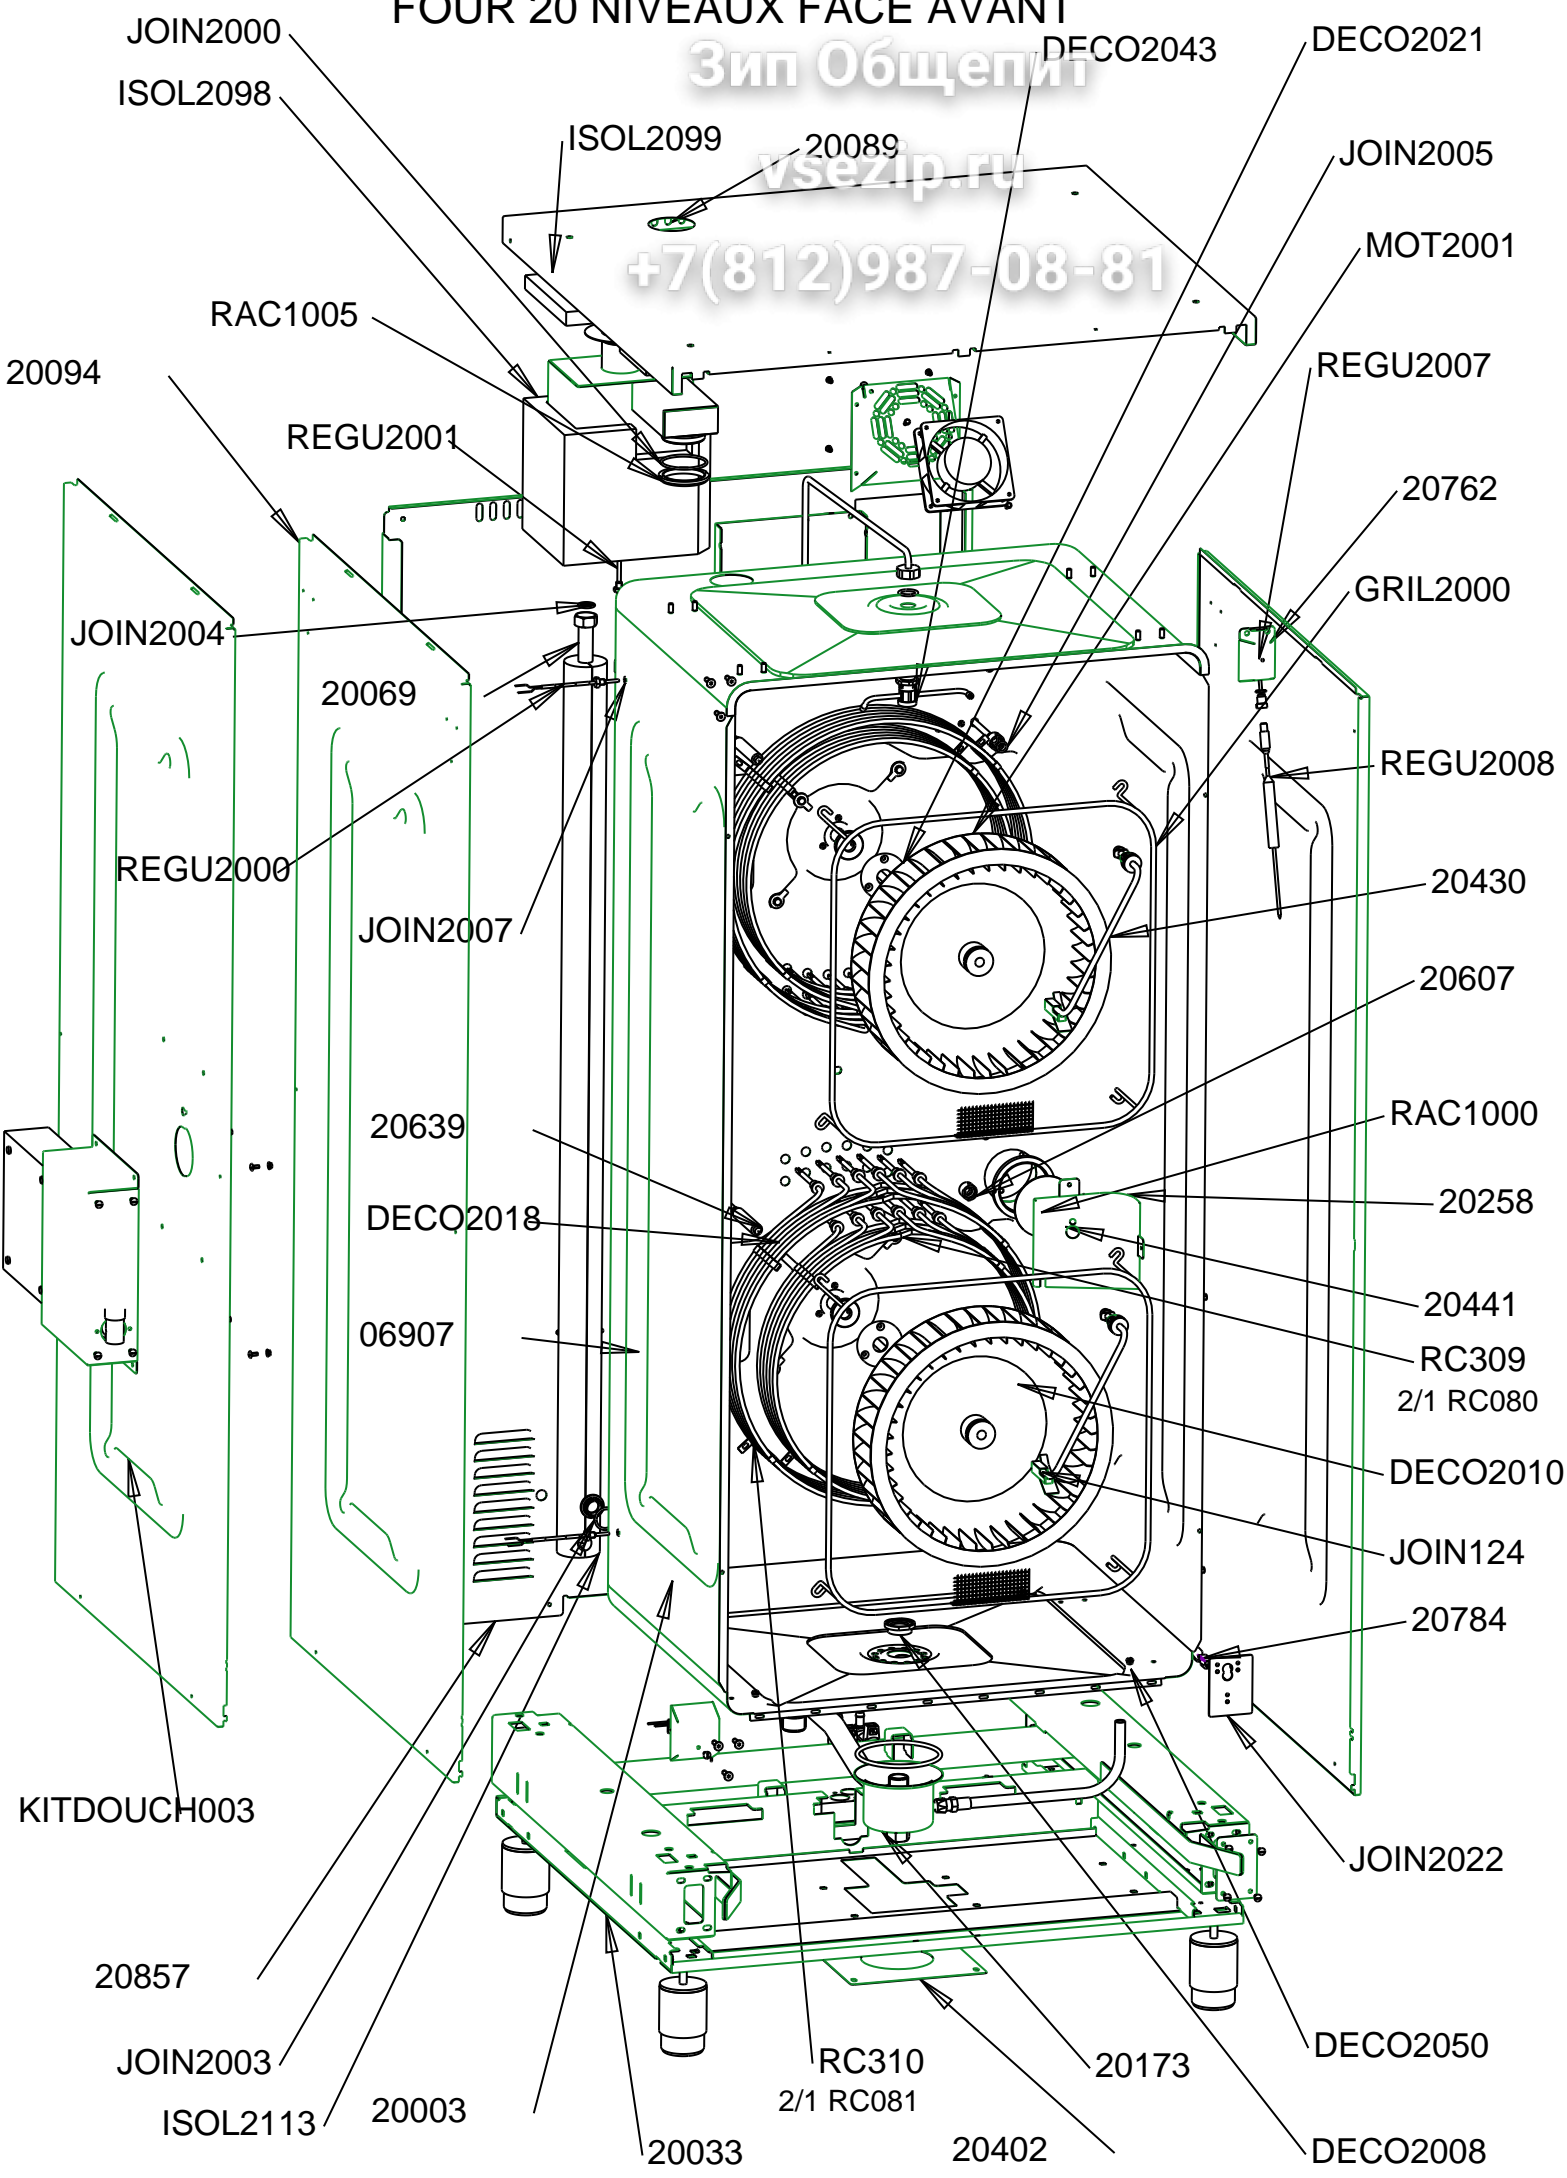

FOUR 20 NIVEAUX FACE AVANT

Зип Общепит

vsezip.ru

+7(812)987-08-81